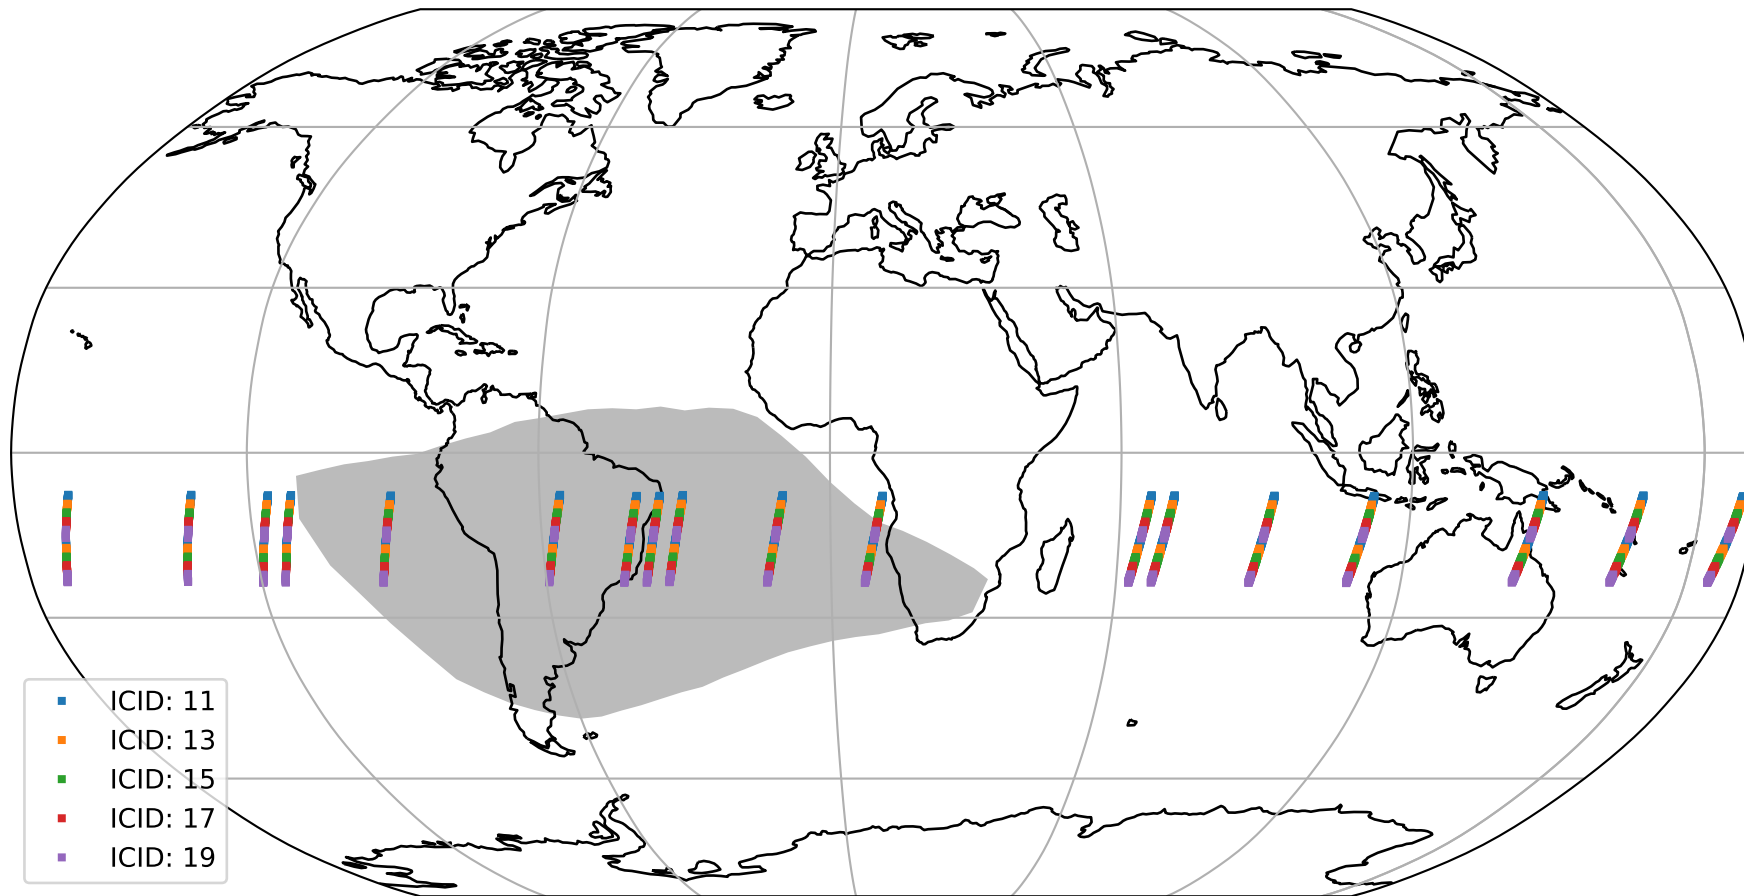

Tropomi SWIR offset (beta nominal)

orbits : 18 in [13987, 14032]
coverage : 2020-06-25 / 2020-06-28
median : 0.5259 V
spread : 0.035916 V
created : 2023-08-22T11:07:23

value detector map

Tropomi SWIR offset (beta nominal)

orbits : 18 in [13987, 14032]
coverage : 2020-06-25 / 2020-06-28
median : 31.301 μV
spread : 15.426 μV
created : 2023-08-22T11:07:24

Tropomi SWIR offset (beta nominal)

orbits : 18 in [13987, 14032]
coverage : 2020-06-25 / 2020-06-28
median : -0.11935 mV
spread : 0.3766 mV
created : 2023-08-22T11:07:24

value compared with SWIR offset CKD

Tropomi SWIR offset (beta nominal) ground-tracks of Sentinel-5P

orbits : 18 in [13987, 14032]
coverage : 2020-06-25 / 2020-06-28
created : 2023-08-22T11:07:24

Tropomi SWIR offset (beta nominal)

orbits : [1867, 14032]
coverage : 2018-02-20 / 2020-06-28
created : 2023-08-22T11:07:25

trend of detector median & temperatures