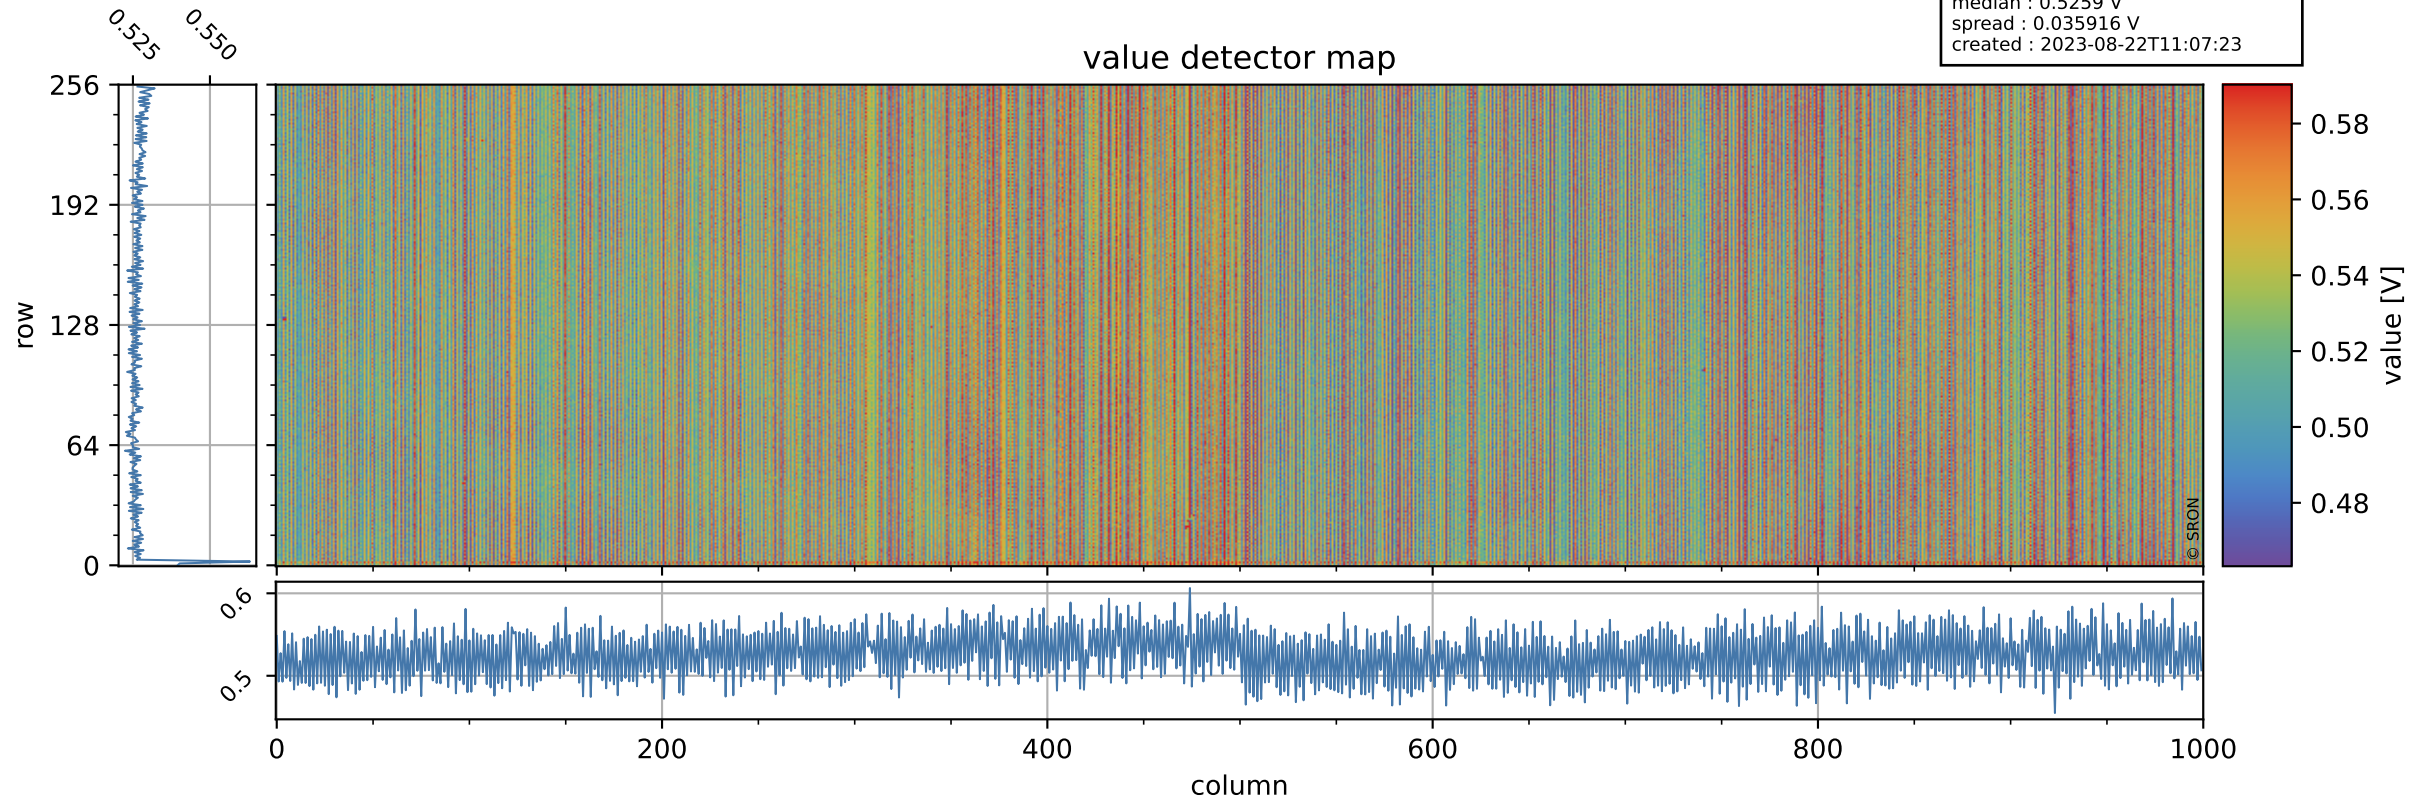

Tropomi SWIR offset (beta nominal)

orbits : 18 in [13987, 14032]
coverage : 2020-06-25 / 2020-06-28
median : 0.5259 V
spread : 0.035916 V
created : 2023-08-22T11:07:23

value detector map

Tropomi SWIR offset (beta nominal)

orbits : 18 in [13987, 14032]
coverage : 2020-06-25 / 2020-06-28
median : 31.301 μV
spread : 15.426 μV
created : 2023-08-22T11:07:24

Tropomi SWIR offset (beta nominal)

orbits : 18 in [13987, 14032]
coverage : 2020-06-25 / 2020-06-28
median : -0.11935 mV
spread : 0.3766 mV
created : 2023-08-22T11:07:24

value compared with SWIR offset CKD

Tropomi SWIR offset (beta nominal) ground-tracks of Sentinel-5P

orbits : 18 in [13987, 14032]
coverage : 2020-06-25 / 2020-06-28
created : 2023-08-22T11:07:24

Tropomi SWIR offset (beta nominal)

orbits : [1867, 14032]
coverage : 2018-02-20 / 2020-06-28
created : 2023-08-22T11:07:25

trend of detector median & temperatures