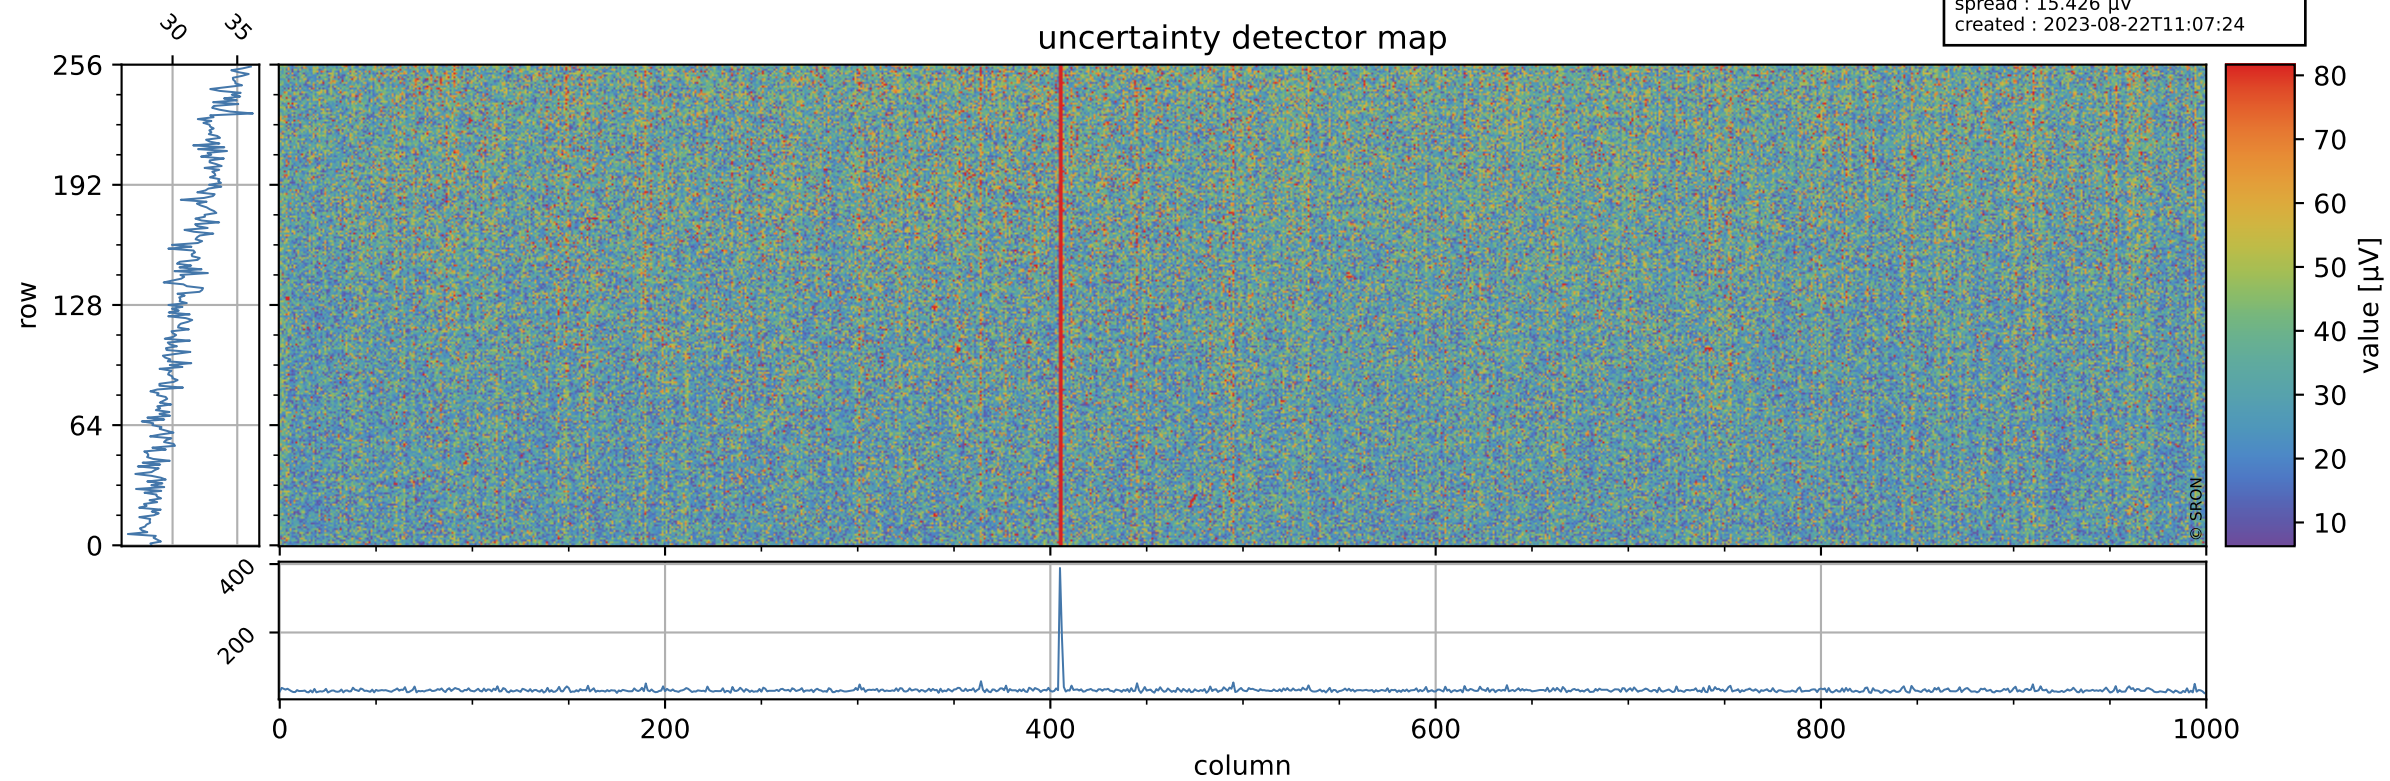

Tropomi SWIR offset (beta nominal)

orbits : 18 in [13987, 14032]
coverage : 2020-06-25 / 2020-06-28
median : 0.5259 V
spread : 0.035916 V
created : 2023-08-22T11:07:23

value detector map

Tropomi SWIR offset (beta nominal)

orbits : 18 in [13987, 14032]
coverage : 2020-06-25 / 2020-06-28
median : 31.301 μV
spread : 15.426 μV
created : 2023-08-22T11:07:24

Tropomi SWIR offset (beta nominal)

orbits : 18 in [13987, 14032]
coverage : 2020-06-25 / 2020-06-28
median : -0.11935 mV
spread : 0.3766 mV
created : 2023-08-22T11:07:24

value compared with SWIR offset CKD

Tropomi SWIR offset (beta nominal) ground-tracks of Sentinel-5P

orbits : 18 in [13987, 14032]
coverage : 2020-06-25 / 2020-06-28
created : 2023-08-22T11:07:24

Tropomi SWIR offset (beta nominal)

orbits : [1867, 14032]
coverage : 2018-02-20 / 2020-06-28
created : 2023-08-22T11:07:25

trend of detector median & temperatures