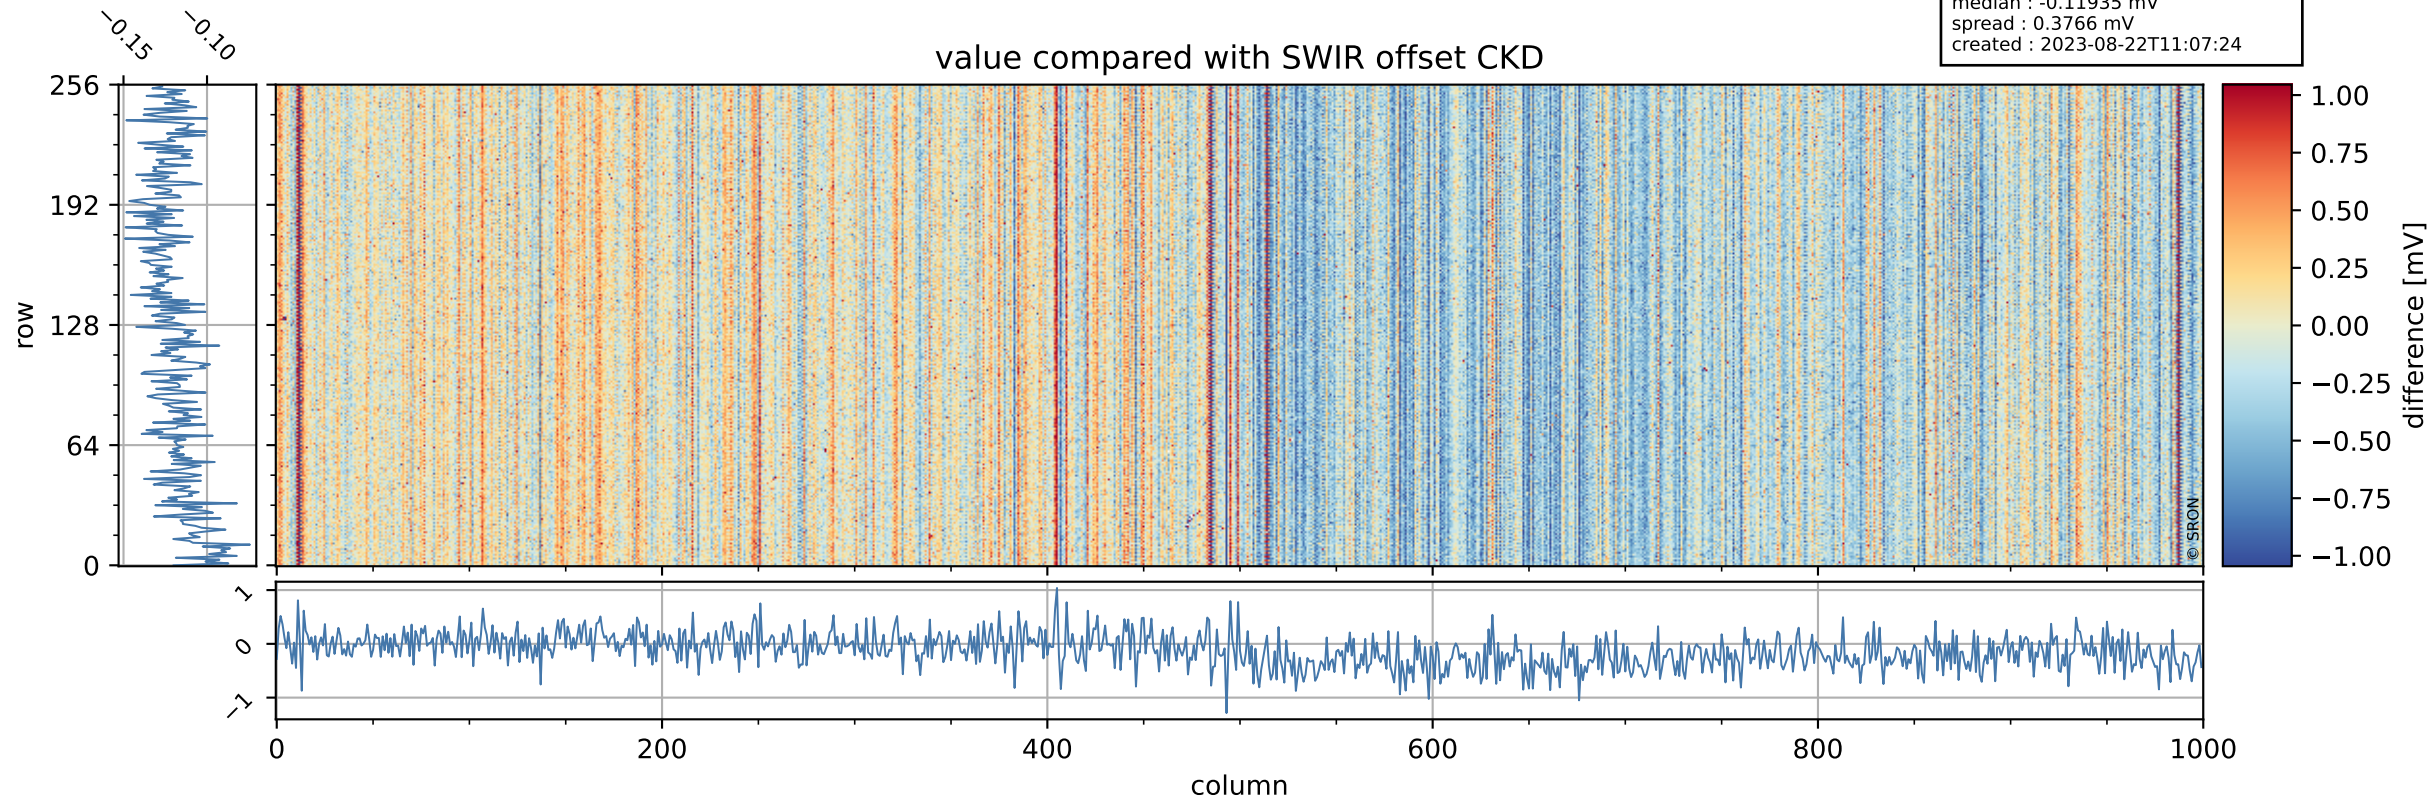

Tropomi SWIR offset (beta nominal)

orbits : 18 in [13987, 14032]
coverage : 2020-06-25 / 2020-06-28
median : 0.5259 V
spread : 0.035916 V
created : 2023-08-22T11:07:23

value detector map

Tropomi SWIR offset (beta nominal)

orbits : 18 in [13987, 14032]
coverage : 2020-06-25 / 2020-06-28
median : 31.301 μV
spread : 15.426 μV
created : 2023-08-22T11:07:24

Tropomi SWIR offset (beta nominal)

orbits : 18 in [13987, 14032]
coverage : 2020-06-25 / 2020-06-28
median : -0.11935 mV
spread : 0.3766 mV
created : 2023-08-22T11:07:24

value compared with SWIR offset CKD

Tropomi SWIR offset (beta nominal) ground-tracks of Sentinel-5P

orbits : 18 in [13987, 14032]
coverage : 2020-06-25 / 2020-06-28
created : 2023-08-22T11:07:24

Tropomi SWIR offset (beta nominal)

orbits : [1867, 14032]
coverage : 2018-02-20 / 2020-06-28
created : 2023-08-22T11:07:25

trend of detector median & temperatures