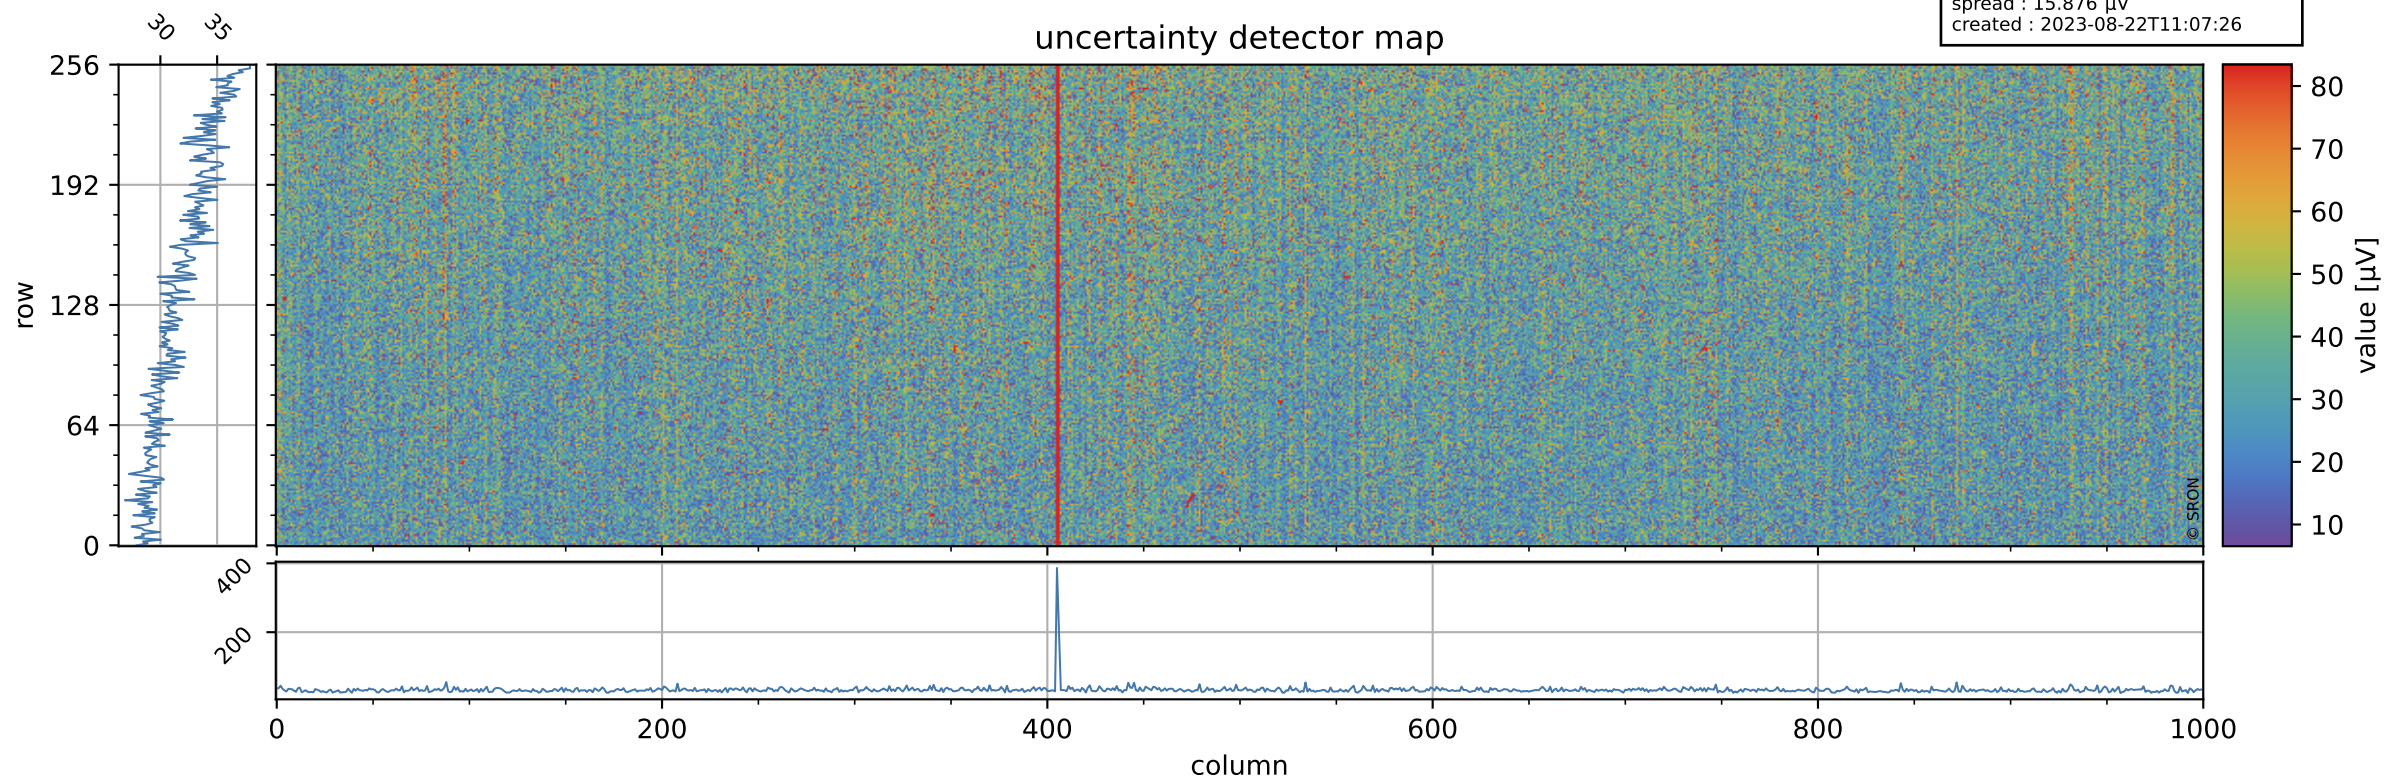

# Tropomi SWIR offset (beta nominal)

orbits : 20 in [14032, 14077]  
coverage : 2020-06-28 / 2020-07-01  
median : 0.52589 V  
spread : 0.035919 V  
created : 2023-08-22T11:07:25

## value detector map

# Tropomi SWIR offset (beta nominal)

orbits : 20 in [14032, 14077]  
coverage : 2020-06-28 / 2020-07-01  
median : 32.031  $\mu\text{V}$   
spread : 15.876  $\mu\text{V}$   
created : 2023-08-22T11:07:26

# Tropomi SWIR offset (beta nominal) ground-tracks of Sentinel-5P

orbits : 20 in [14032, 14077]  
coverage : 2020-06-28 / 2020-07-01  
created : 2023-08-22T11:07:26