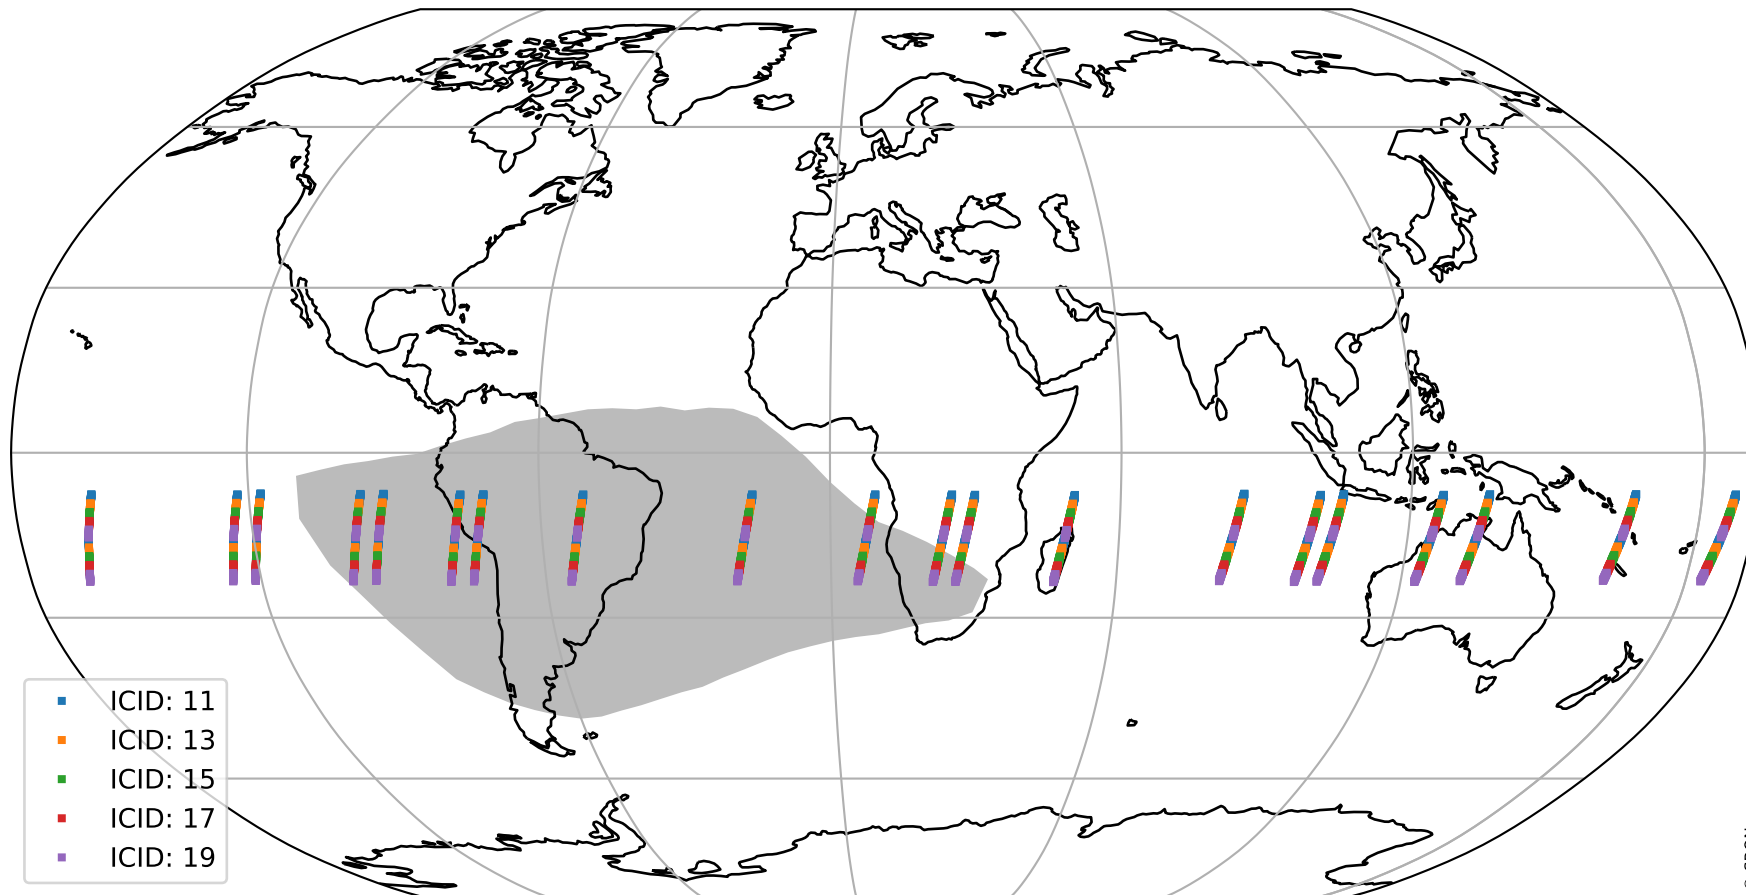

# Tropomi SWIR offset (beta nominal)

orbits : 20 in [14032, 14077]  
coverage : 2020-06-28 / 2020-07-01  
median : 32.031  $\mu\text{V}$   
spread : 15.876  $\mu\text{V}$   
created : 2023-08-22T11:07:26

# Tropomi SWIR offset (beta nominal)

orbits : 20 in [14032, 14077]  
coverage : 2020-06-28 / 2020-07-01  
median : -0.1312 mV  
spread : 0.37602 mV  
created : 2023-08-22T11:07:26

value compared with SWIR offset CKD

# Tropomi SWIR offset (beta nominal) ground-tracks of Sentinel-5P

orbits : 20 in [14032, 14077]  
coverage : 2020-06-28 / 2020-07-01  
created : 2023-08-22T11:07:26

# Tropomi SWIR offset (beta nominal)

orbits : [1867, 14077]  
coverage : 2018-02-20 / 2020-07-01  
created : 2023-08-22T11:07:27