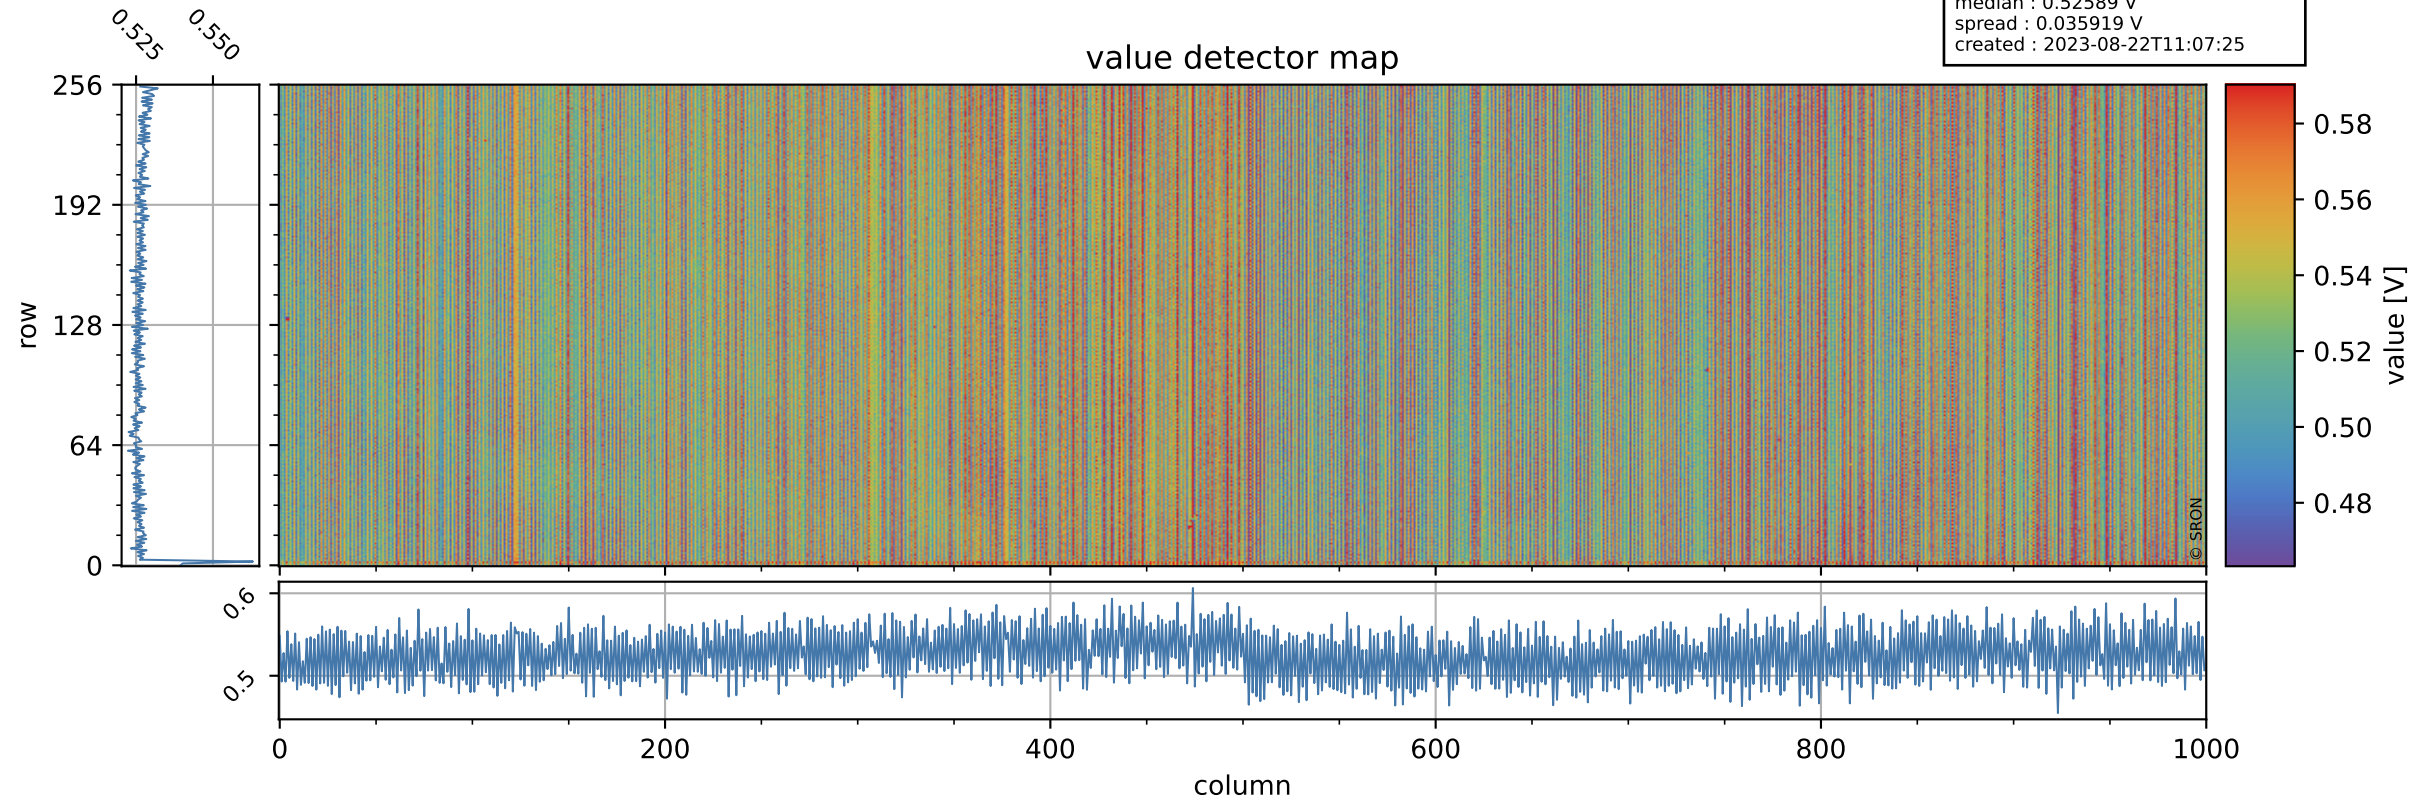

# Tropomi SWIR offset (beta nominal)

orbits : 20 in [14032, 14077]  
coverage : 2020-06-28 / 2020-07-01  
median : 0.52589 V  
spread : 0.035919 V  
created : 2023-08-22T11:07:25

## value detector map

# Tropomi SWIR offset (beta nominal)

orbits : 20 in [14032, 14077]  
coverage : 2020-06-28 / 2020-07-01  
median : 32.031  $\mu\text{V}$   
spread : 15.876  $\mu\text{V}$   
created : 2023-08-22T11:07:26

# Tropomi SWIR offset (beta nominal) ground-tracks of Sentinel-5P

orbits : 20 in [14032, 14077]  
coverage : 2020-06-28 / 2020-07-01  
created : 2023-08-22T11:07:26