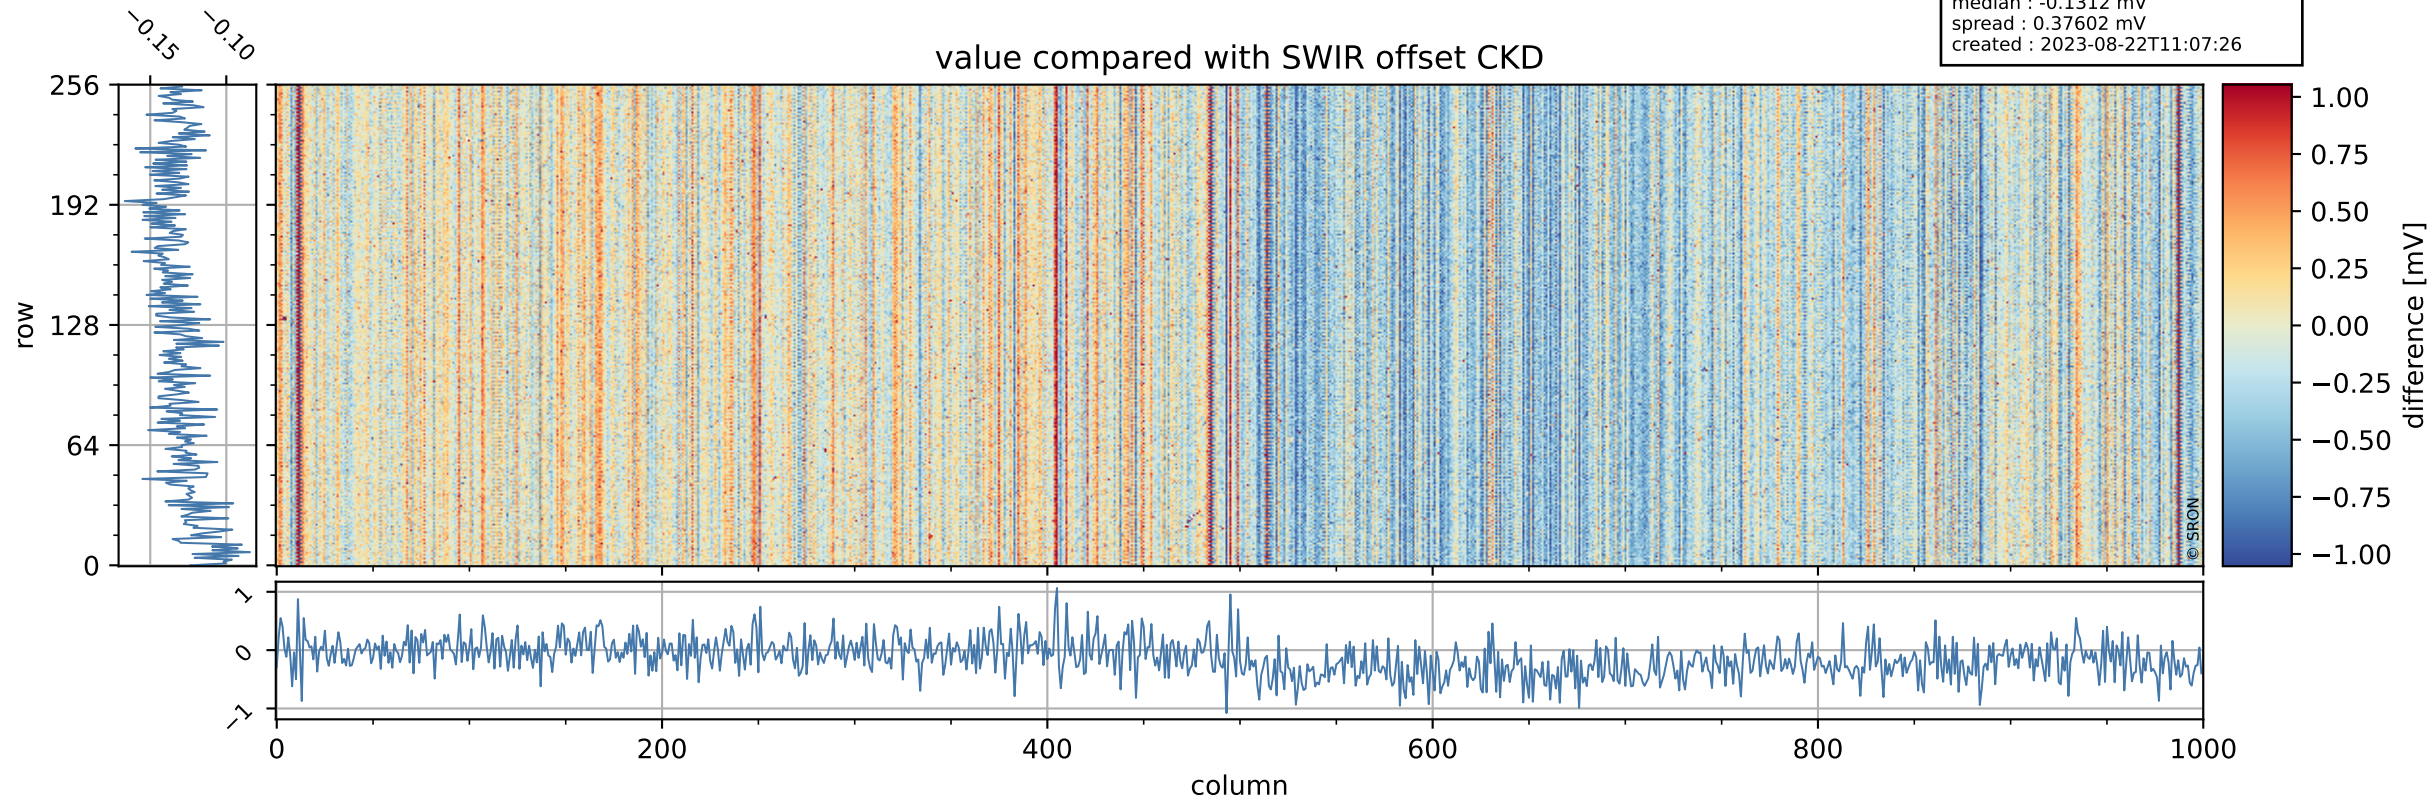

## value detector map

# Tropomi SWIR offset (beta nominal)

orbits : 20 in [14032, 14077]  
coverage : 2020-06-28 / 2020-07-01  
median : 32.031  $\mu\text{V}$   
spread : 15.876  $\mu\text{V}$   
created : 2023-08-22T11:07:26

# Tropomi SWIR offset (beta nominal)

orbits : 20 in [14032, 14077]  
coverage : 2020-06-28 / 2020-07-01  
median : -0.1312 mV  
spread : 0.37602 mV  
created : 2023-08-22T11:07:26

value compared with SWIR offset CKD

# Tropomi SWIR offset (beta nominal) ground-tracks of Sentinel-5P

orbits : 20 in [14032, 14077]  
coverage : 2020-06-28 / 2020-07-01  
created : 2023-08-22T11:07:26