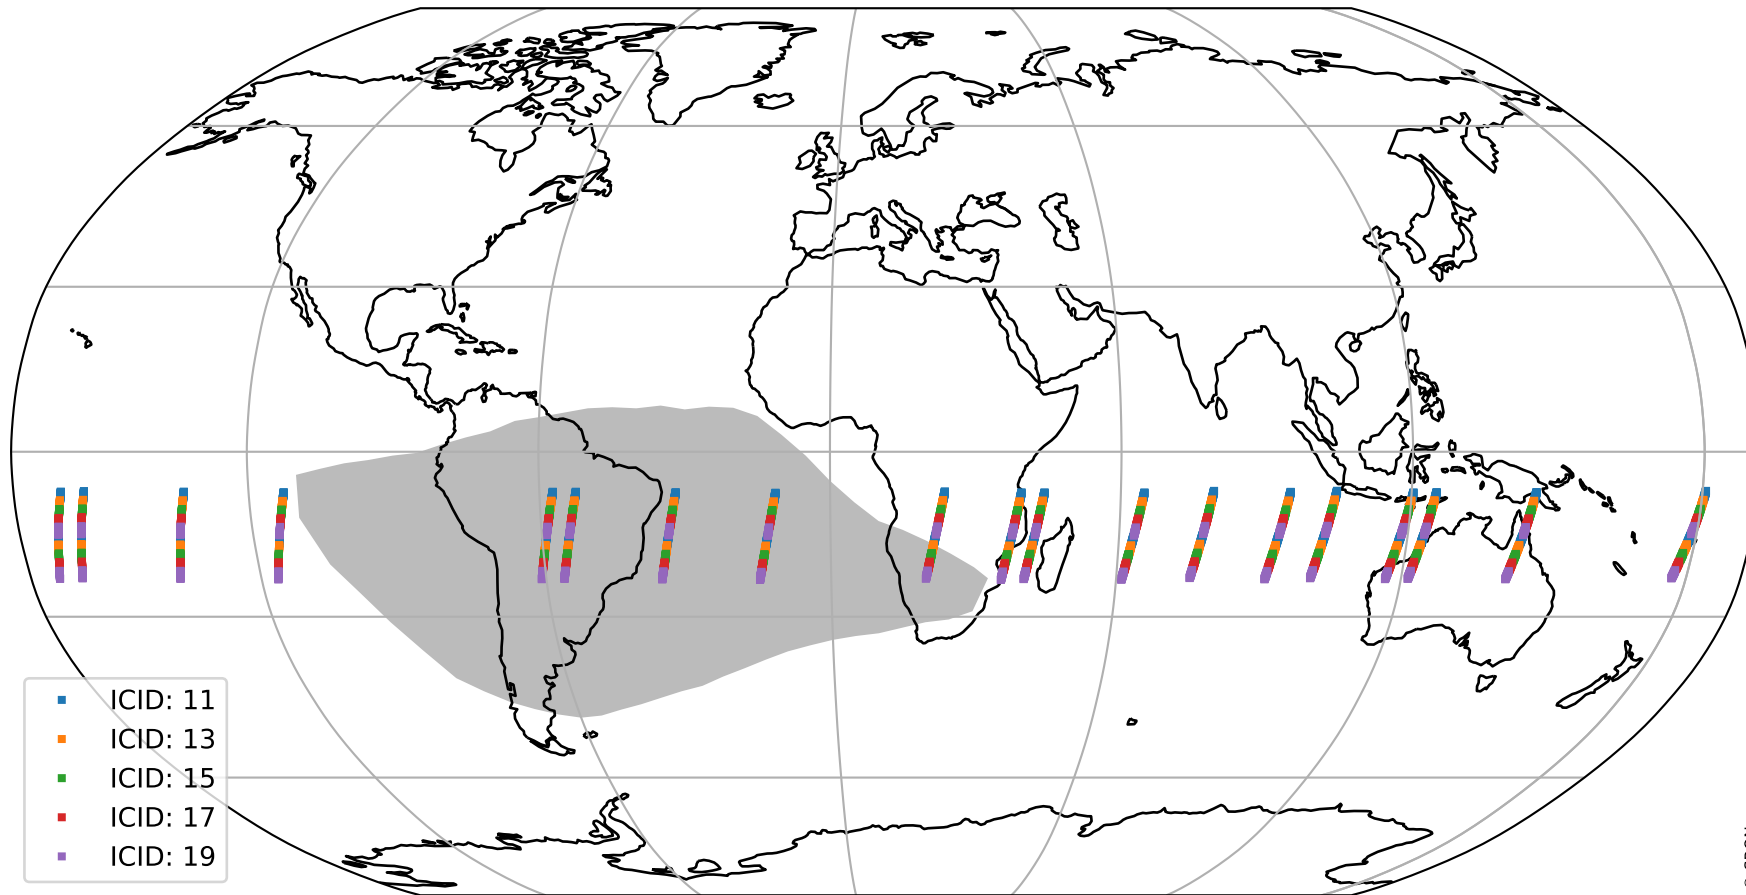

# Tropomi SWIR offset (beta nominal)

orbits : 19 in [14077, 14122]  
coverage : 2020-07-01 / 2020-07-04  
median : 29.172  $\mu\text{V}$   
spread : 14.556  $\mu\text{V}$   
created : 2023-08-22T11:07:28

# Tropomi SWIR offset (beta nominal)

orbits : 19 in [14077, 14122]  
coverage : 2020-07-01 / 2020-07-04  
median : -0.12253 mV  
spread : 0.37906 mV  
created : 2023-08-22T11:07:28

value compared with SWIR offset CKD

# Tropomi SWIR offset (beta nominal) ground-tracks of Sentinel-5P

orbits : 19 in [14077, 14122]  
coverage : 2020-07-01 / 2020-07-04  
created : 2023-08-22T11:07:28

# Tropomi SWIR offset (beta nominal)

orbits : [1867, 14122]  
coverage : 2018-02-20 / 2020-07-04  
created : 2023-08-22T11:07:29