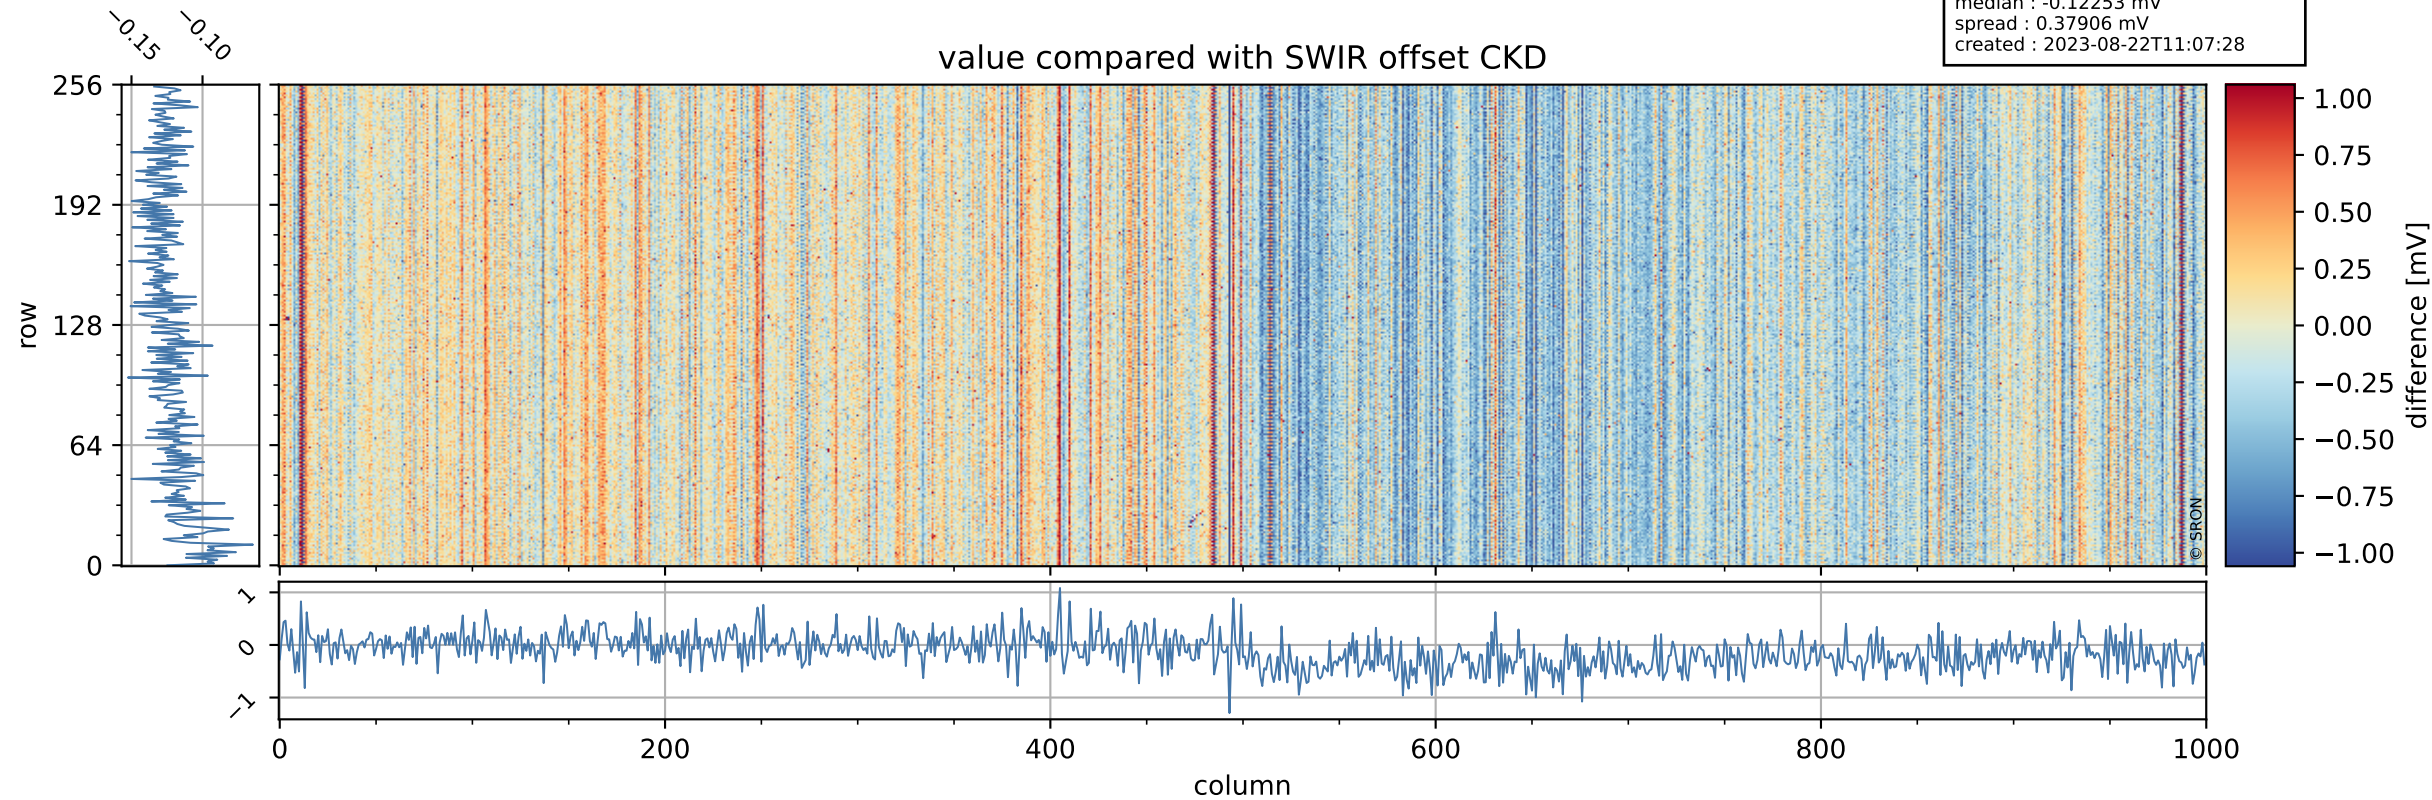

## value detector map

# Tropomi SWIR offset (beta nominal)

orbits : 19 in [14077, 14122]  
coverage : 2020-07-01 / 2020-07-04  
median : 29.172  $\mu\text{V}$   
spread : 14.556  $\mu\text{V}$   
created : 2023-08-22T11:07:28

# Tropomi SWIR offset (beta nominal)

orbits : 19 in [14077, 14122]  
coverage : 2020-07-01 / 2020-07-04  
median : -0.12253 mV  
spread : 0.37906 mV  
created : 2023-08-22T11:07:28

value compared with SWIR offset CKD

# Tropomi SWIR offset (beta nominal) ground-tracks of Sentinel-5P

orbits : 19 in [14077, 14122]  
coverage : 2020-07-01 / 2020-07-04  
created : 2023-08-22T11:07:28