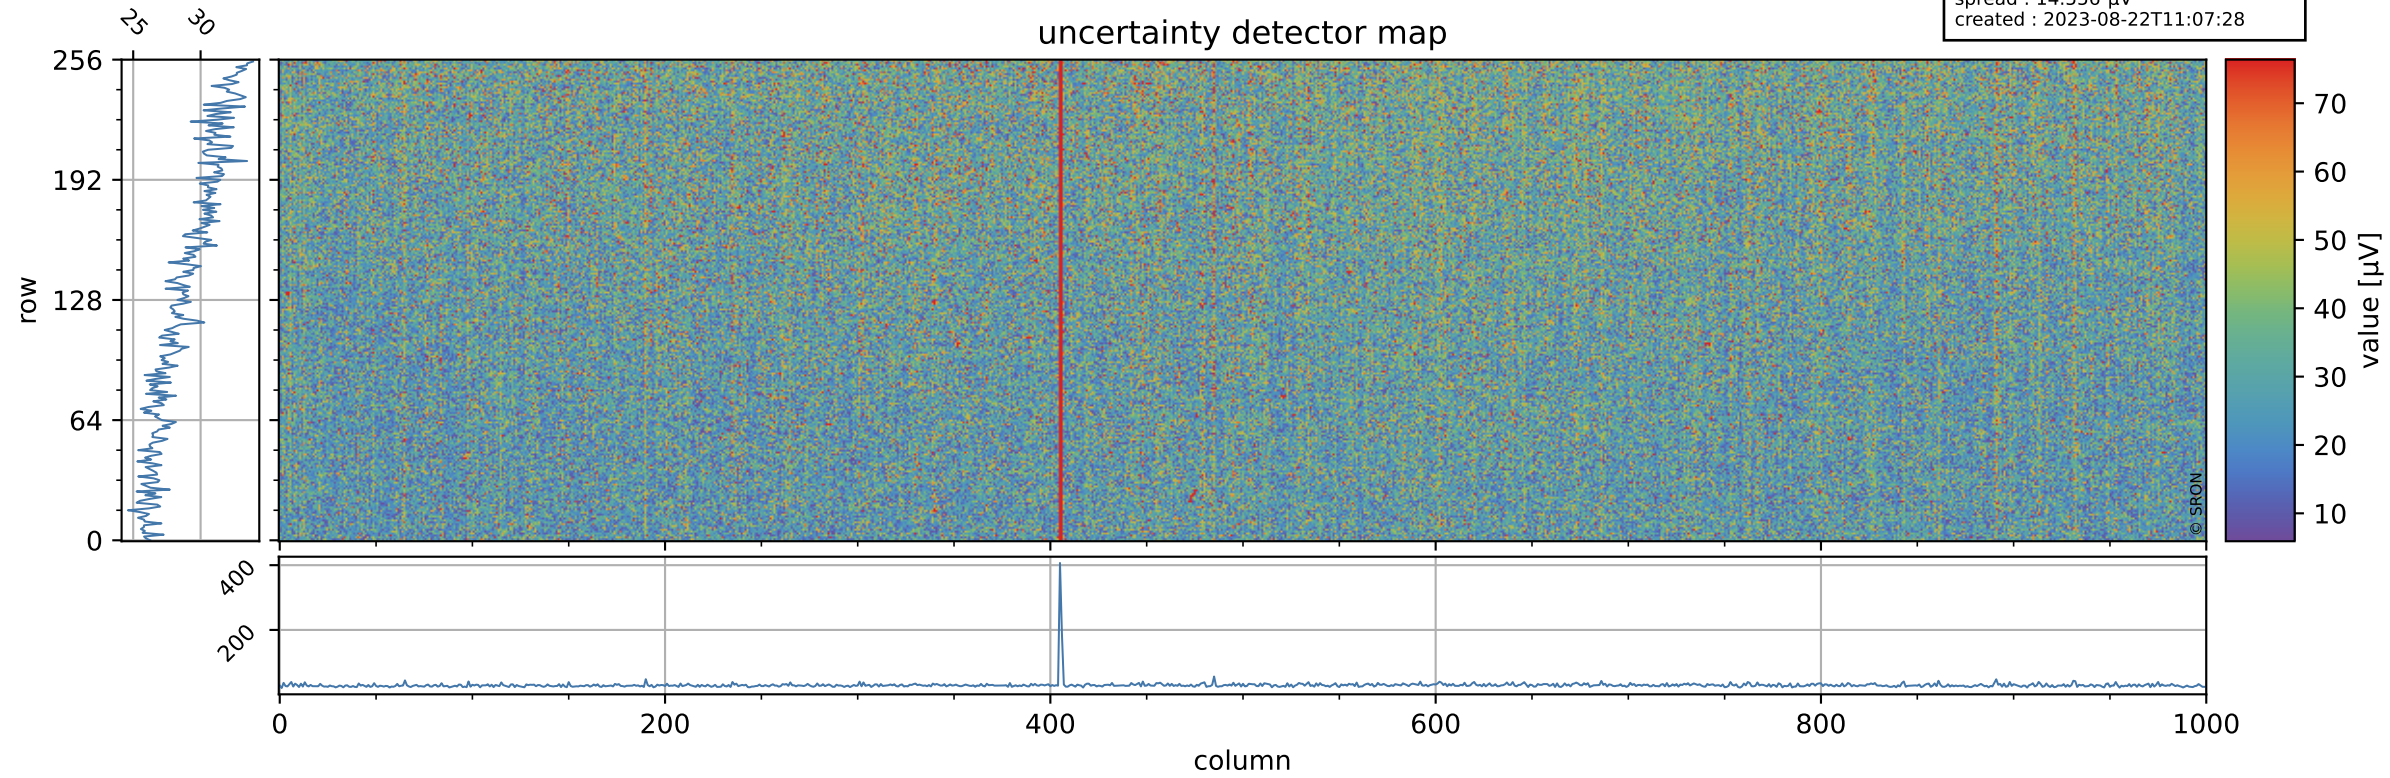

# Tropomi SWIR offset (beta nominal)

orbits : 19 in [14077, 14122]  
coverage : 2020-07-01 / 2020-07-04  
median : 0.5259 V  
spread : 0.035918 V  
created : 2023-08-22T11:07:27

## value detector map

# Tropomi SWIR offset (beta nominal)

orbits : 19 in [14077, 14122]  
coverage : 2020-07-01 / 2020-07-04  
median : 29.172  $\mu\text{V}$   
spread : 14.556  $\mu\text{V}$   
created : 2023-08-22T11:07:28

# Tropomi SWIR offset (beta nominal) ground-tracks of Sentinel-5P

orbits : 19 in [14077, 14122]  
coverage : 2020-07-01 / 2020-07-04  
created : 2023-08-22T11:07:28