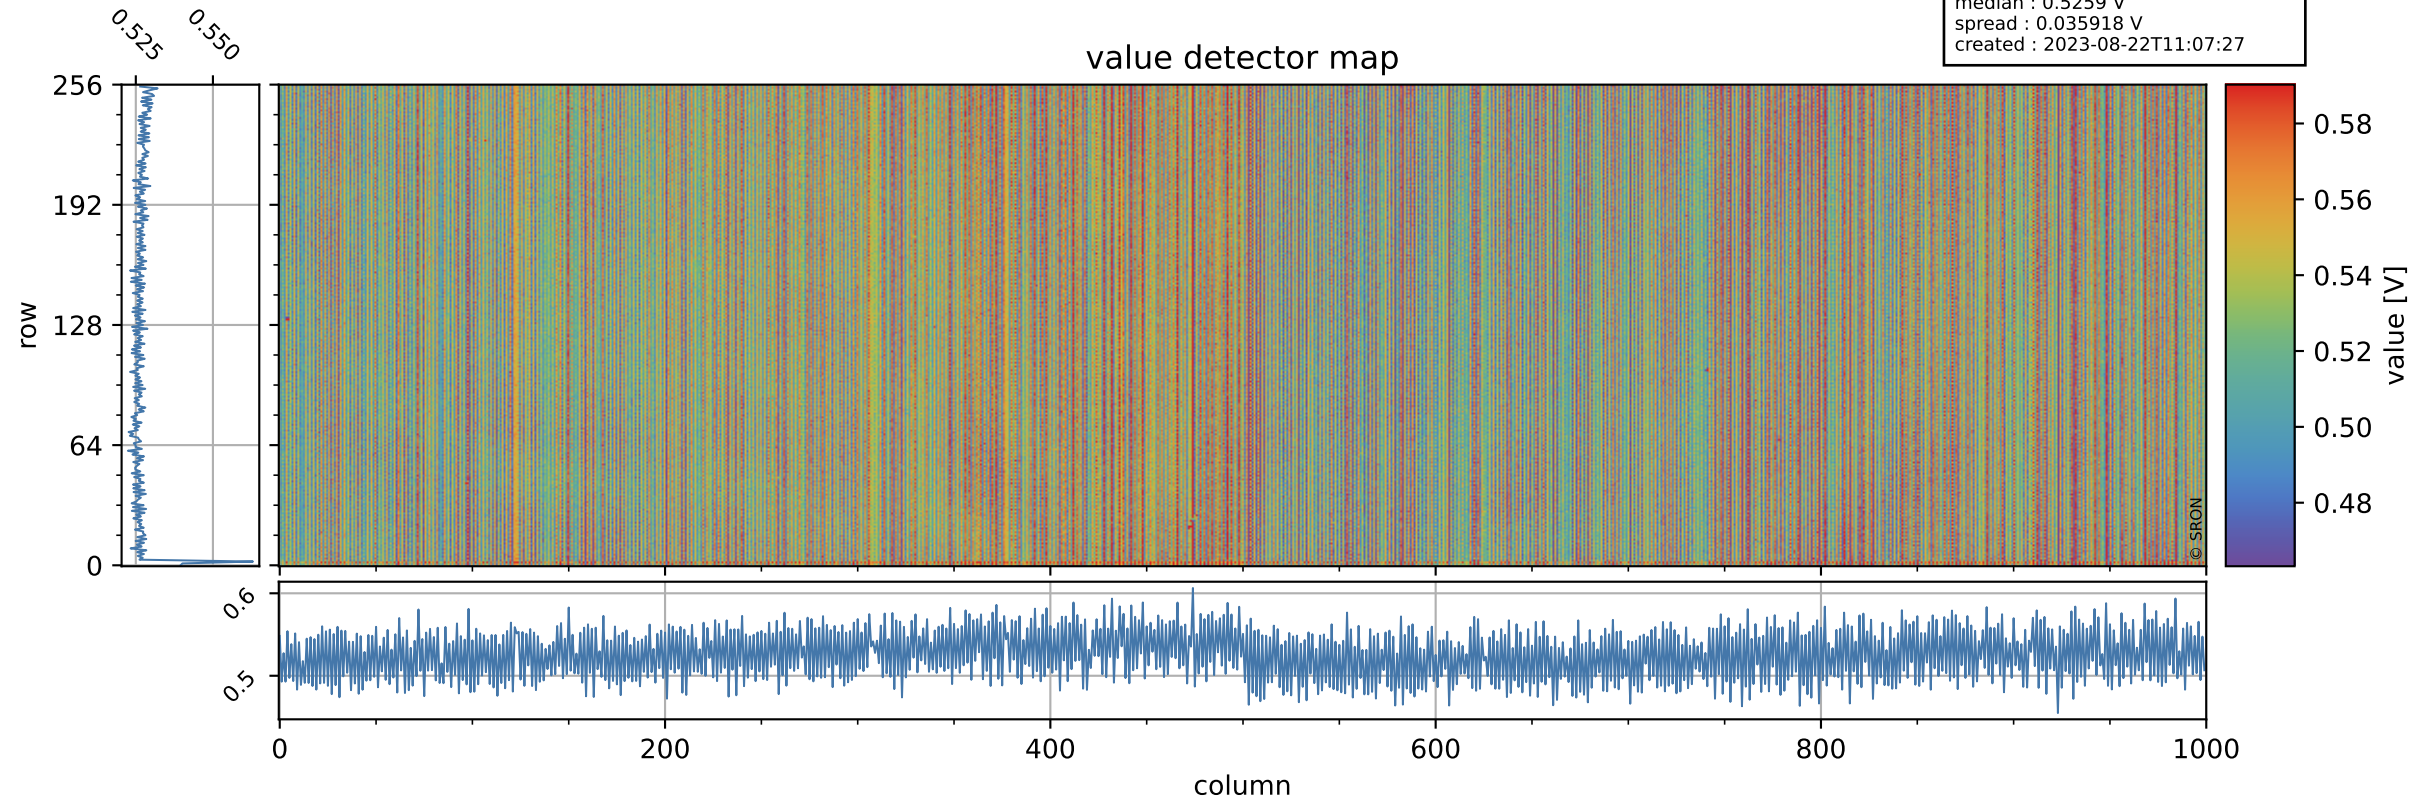

# Tropomi SWIR offset (beta nominal)

orbits : 19 in [14077, 14122]  
coverage : 2020-07-01 / 2020-07-04  
median : 0.5259 V  
spread : 0.035918 V  
created : 2023-08-22T11:07:27

## value detector map

# Tropomi SWIR offset (beta nominal)

orbits : 19 in [14077, 14122]  
coverage : 2020-07-01 / 2020-07-04  
median : 29.172  $\mu\text{V}$   
spread : 14.556  $\mu\text{V}$   
created : 2023-08-22T11:07:28

# Tropomi SWIR offset (beta nominal) ground-tracks of Sentinel-5P

orbits : 19 in [14077, 14122]  
coverage : 2020-07-01 / 2020-07-04  
created : 2023-08-22T11:07:28