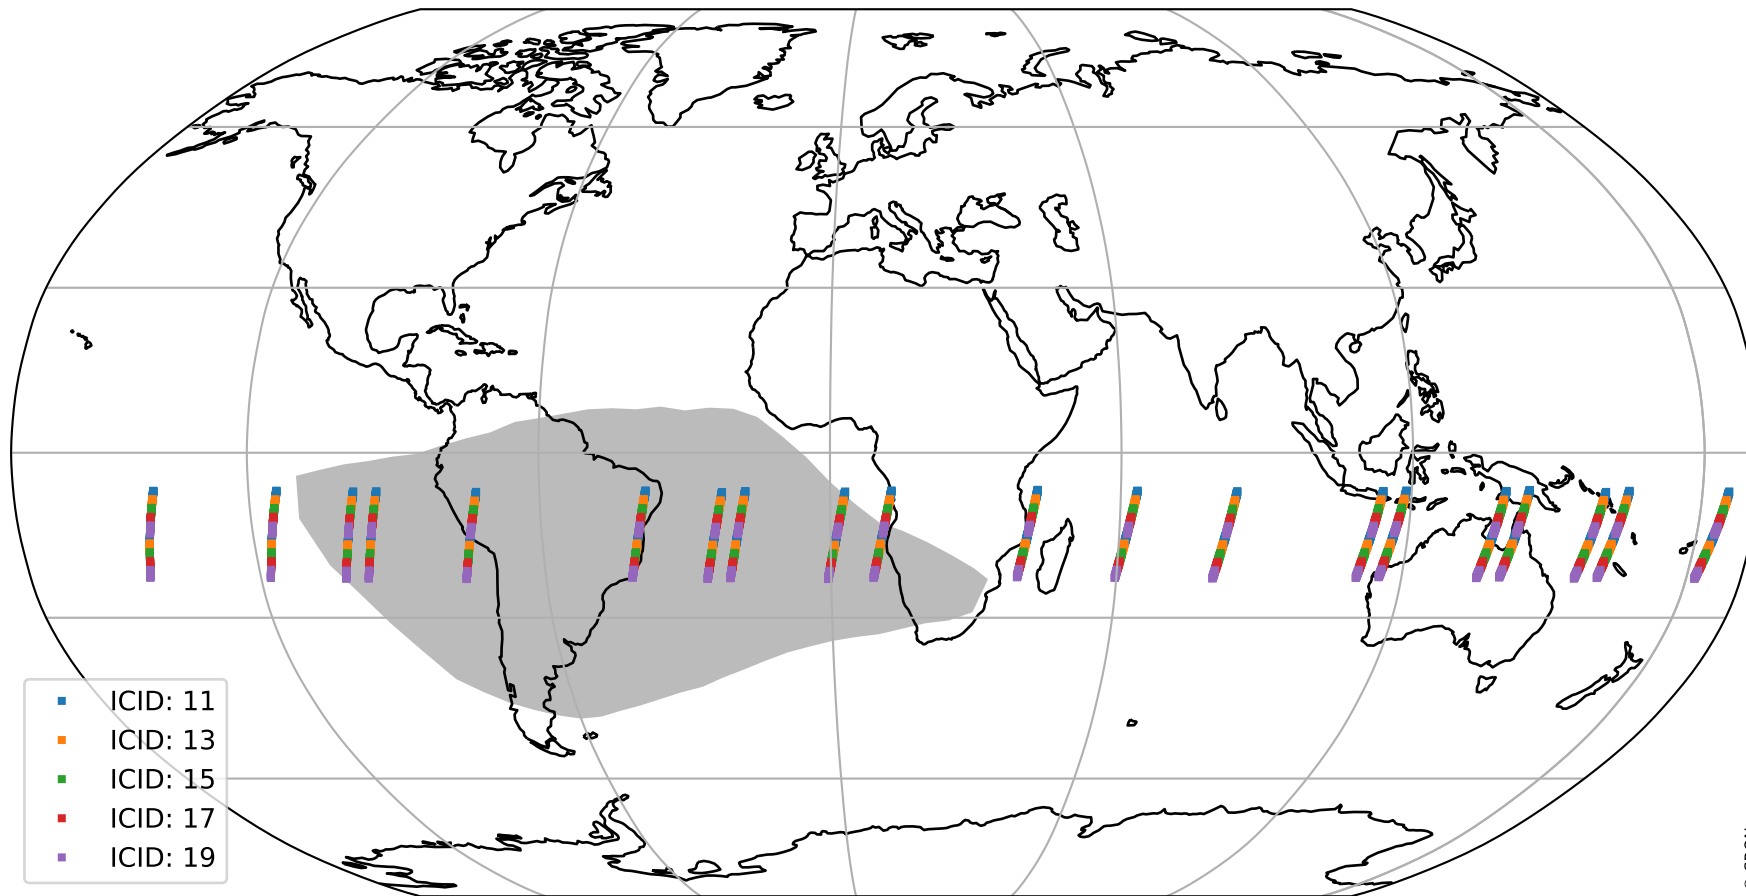

Tropomi SWIR offset (beta nominal)

orbits : 20 in [14122, 14167]
coverage : 2020-07-04 / 2020-07-07
median : 0.52591 V
spread : 0.035923 V
created : 2023-08-22T11:07:29

value detector map

Tropomi SWIR offset (beta nominal)

orbits : 20 in [14122, 14167]
coverage : 2020-07-04 / 2020-07-07
median : 30.678 μV
spread : 15.227 μV
created : 2023-08-22T11:07:30

Tropomi SWIR offset (beta nominal)

orbits : 20 in [14122, 14167]
coverage : 2020-07-04 / 2020-07-07
median : -0.10806 mV
spread : 0.37883 mV
created : 2023-08-22T11:07:30

value compared with SWIR offset CKD

Tropomi SWIR offset (beta nominal) ground-tracks of Sentinel-5P

orbits : 20 in [14122, 14167]
coverage : 2020-07-04 / 2020-07-07
created : 2023-08-22T11:07:30

Tropomi SWIR offset (beta nominal)

orbits : [1867, 14167]
coverage : 2018-02-20 / 2020-07-07
created : 2023-08-22T11:07:31

trend of detector median & temperatures