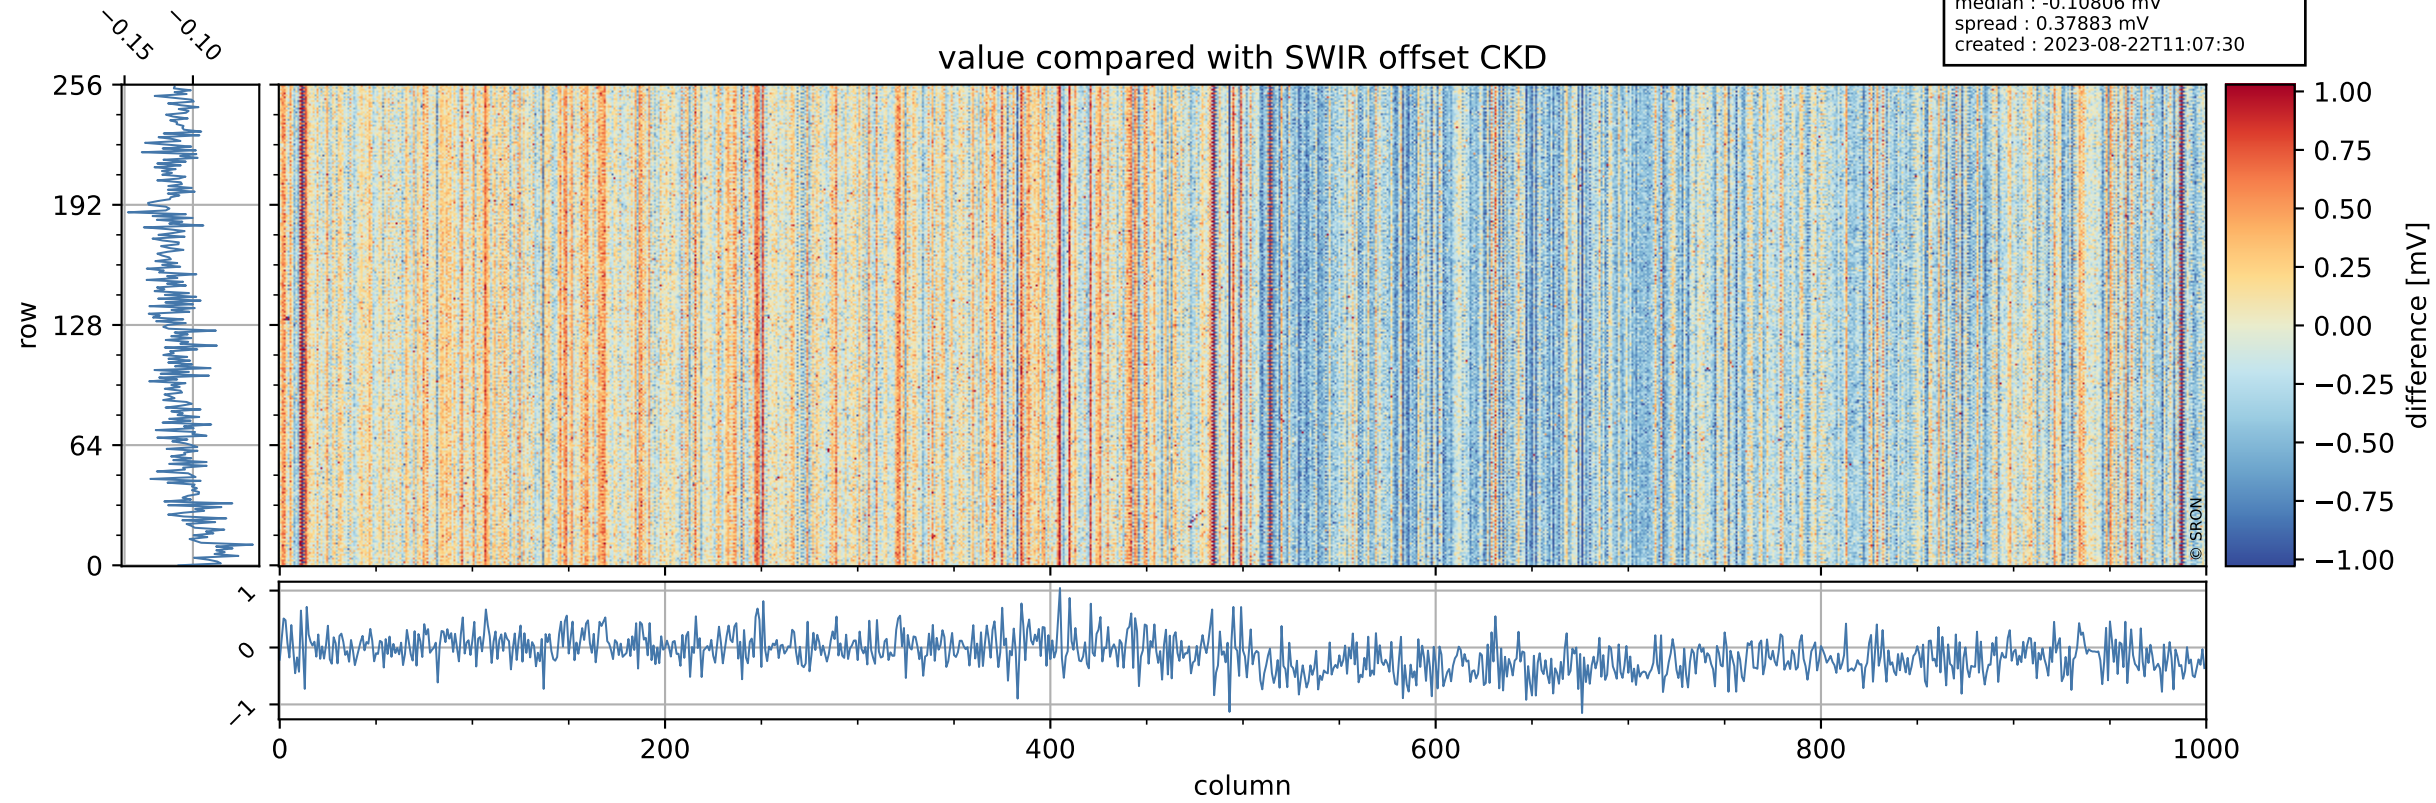

Tropomi SWIR offset (beta nominal)

orbits : 20 in [14122, 14167]
coverage : 2020-07-04 / 2020-07-07
median : 0.52591 V
spread : 0.035923 V
created : 2023-08-22T11:07:29

value detector map

Tropomi SWIR offset (beta nominal)

orbits : 20 in [14122, 14167]
coverage : 2020-07-04 / 2020-07-07
median : 30.678 μV
spread : 15.227 μV
created : 2023-08-22T11:07:30

Tropomi SWIR offset (beta nominal)

orbits : 20 in [14122, 14167]
coverage : 2020-07-04 / 2020-07-07
median : -0.10806 mV
spread : 0.37883 mV
created : 2023-08-22T11:07:30

value compared with SWIR offset CKD

Tropomi SWIR offset (beta nominal) ground-tracks of Sentinel-5P

orbits : 20 in [14122, 14167]
coverage : 2020-07-04 / 2020-07-07
created : 2023-08-22T11:07:30

Tropomi SWIR offset (beta nominal)

orbits : [1867, 14167]
coverage : 2018-02-20 / 2020-07-07
created : 2023-08-22T11:07:31

trend of detector median & temperatures