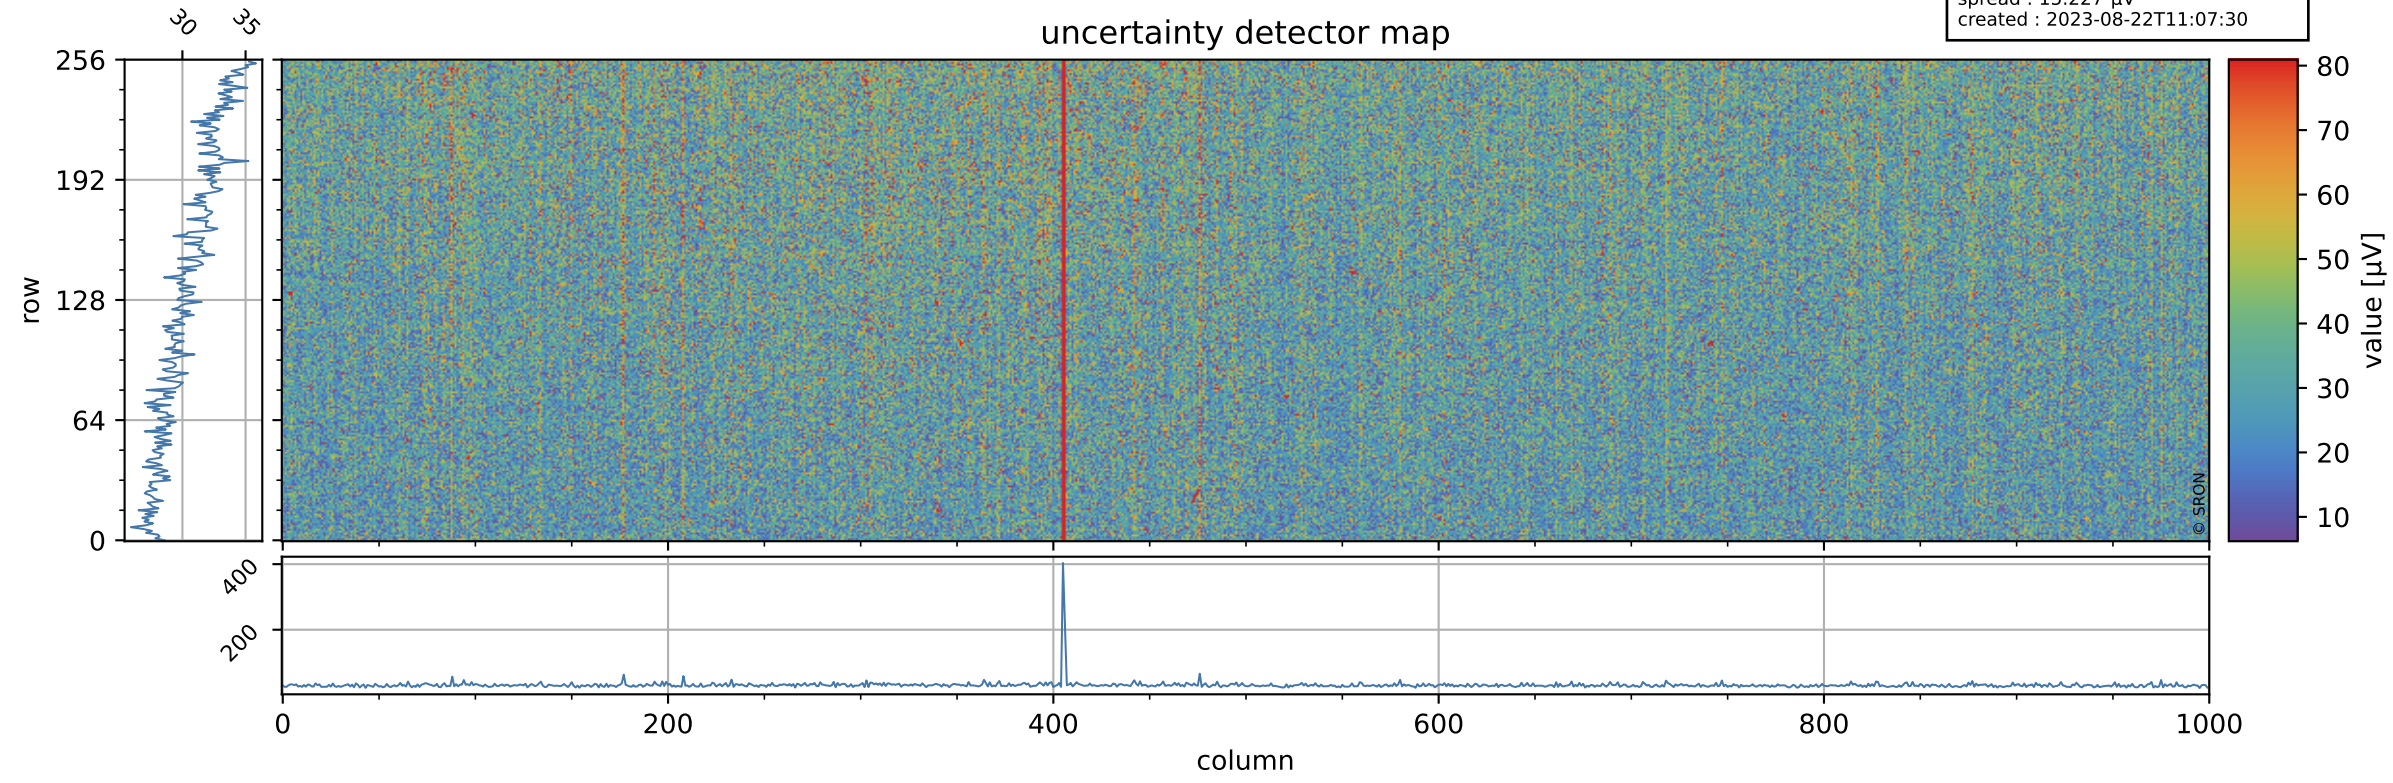

Tropomi SWIR offset (beta nominal)

orbits : 20 in [14122, 14167]
coverage : 2020-07-04 / 2020-07-07
median : 0.52591 V
spread : 0.035923 V
created : 2023-08-22T11:07:29

value detector map

Tropomi SWIR offset (beta nominal)

orbits : 20 in [14122, 14167]
coverage : 2020-07-04 / 2020-07-07
median : 30.678 μV
spread : 15.227 μV
created : 2023-08-22T11:07:30

Tropomi SWIR offset (beta nominal)

orbits : 20 in [14122, 14167]
coverage : 2020-07-04 / 2020-07-07
median : -0.10806 mV
spread : 0.37883 mV
created : 2023-08-22T11:07:30

value compared with SWIR offset CKD

Tropomi SWIR offset (beta nominal) ground-tracks of Sentinel-5P

orbits : 20 in [14122, 14167]
coverage : 2020-07-04 / 2020-07-07
created : 2023-08-22T11:07:30

Tropomi SWIR offset (beta nominal)

orbits : [1867, 14167]
coverage : 2018-02-20 / 2020-07-07
created : 2023-08-22T11:07:31

trend of detector median & temperatures