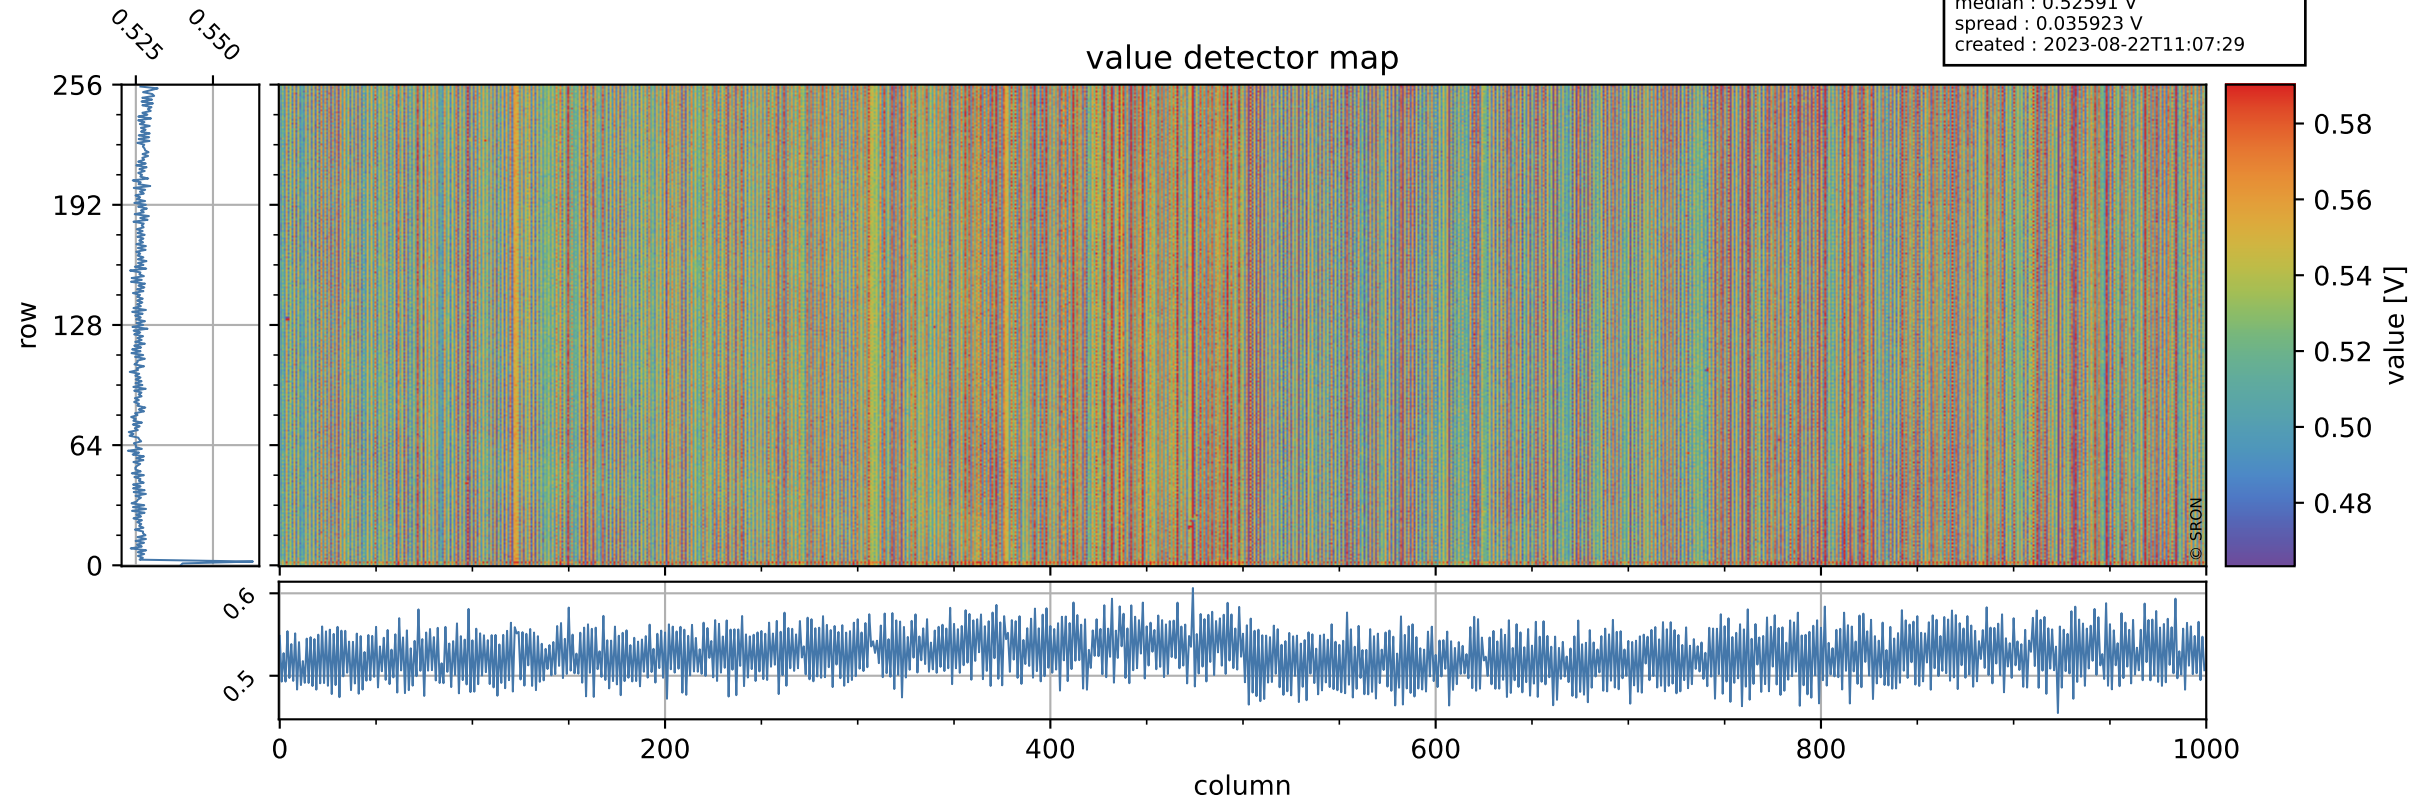

Tropomi SWIR offset (beta nominal)

orbits : 20 in [14122, 14167]
coverage : 2020-07-04 / 2020-07-07
median : 0.52591 V
spread : 0.035923 V
created : 2023-08-22T11:07:29

value detector map

Tropomi SWIR offset (beta nominal)

orbits : 20 in [14122, 14167]
coverage : 2020-07-04 / 2020-07-07
median : 30.678 μV
spread : 15.227 μV
created : 2023-08-22T11:07:30

Tropomi SWIR offset (beta nominal)

orbits : 20 in [14122, 14167]
coverage : 2020-07-04 / 2020-07-07
median : -0.10806 mV
spread : 0.37883 mV
created : 2023-08-22T11:07:30

value compared with SWIR offset CKD

Tropomi SWIR offset (beta nominal) ground-tracks of Sentinel-5P

orbits : 20 in [14122, 14167]
coverage : 2020-07-04 / 2020-07-07
created : 2023-08-22T11:07:30

Tropomi SWIR offset (beta nominal)

orbits : [1867, 14167]
coverage : 2018-02-20 / 2020-07-07
created : 2023-08-22T11:07:31

trend of detector median & temperatures