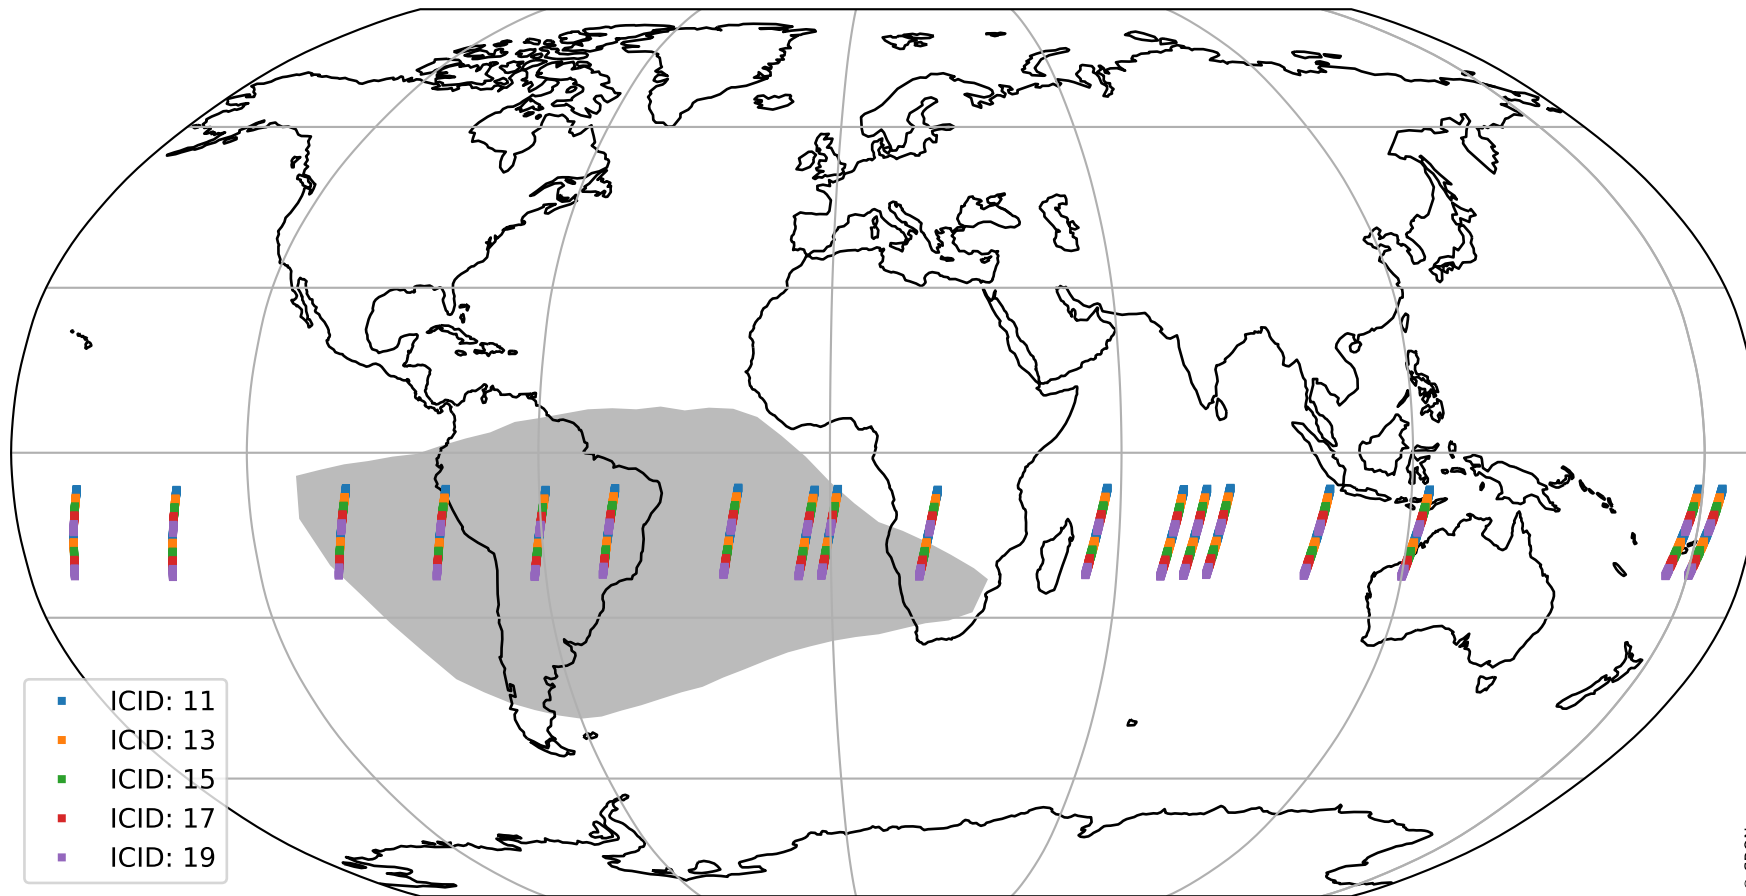

Tropomi SWIR offset (beta nominal)

orbits : 18 in [14167, 14212]
coverage : 2020-07-08 / 2020-07-11
median : 0.5259 V
spread : 0.035917 V
created : 2023-08-22T11:07:31

value detector map

Tropomi SWIR offset (beta nominal)

orbits : 18 in [14167, 14212]
coverage : 2020-07-08 / 2020-07-11
median : 33.686 μV
spread : 16.505 μV
created : 2023-08-22T11:07:32

Tropomi SWIR offset (beta nominal)

orbits : 18 in [14167, 14212]
coverage : 2020-07-08 / 2020-07-11
median : -0.12491 mV
spread : 0.37824 mV
created : 2023-08-22T11:07:32

value compared with SWIR offset CKD

Tropomi SWIR offset (beta nominal) ground-tracks of Sentinel-5P

orbits : 18 in [14167, 14212]
coverage : 2020-07-08 / 2020-07-11
created : 2023-08-22T11:07:32

Tropomi SWIR offset (beta nominal)

orbits : [1867, 14212]
coverage : 2018-02-20 / 2020-07-11
created : 2023-08-22T11:07:33

trend of detector median & temperatures