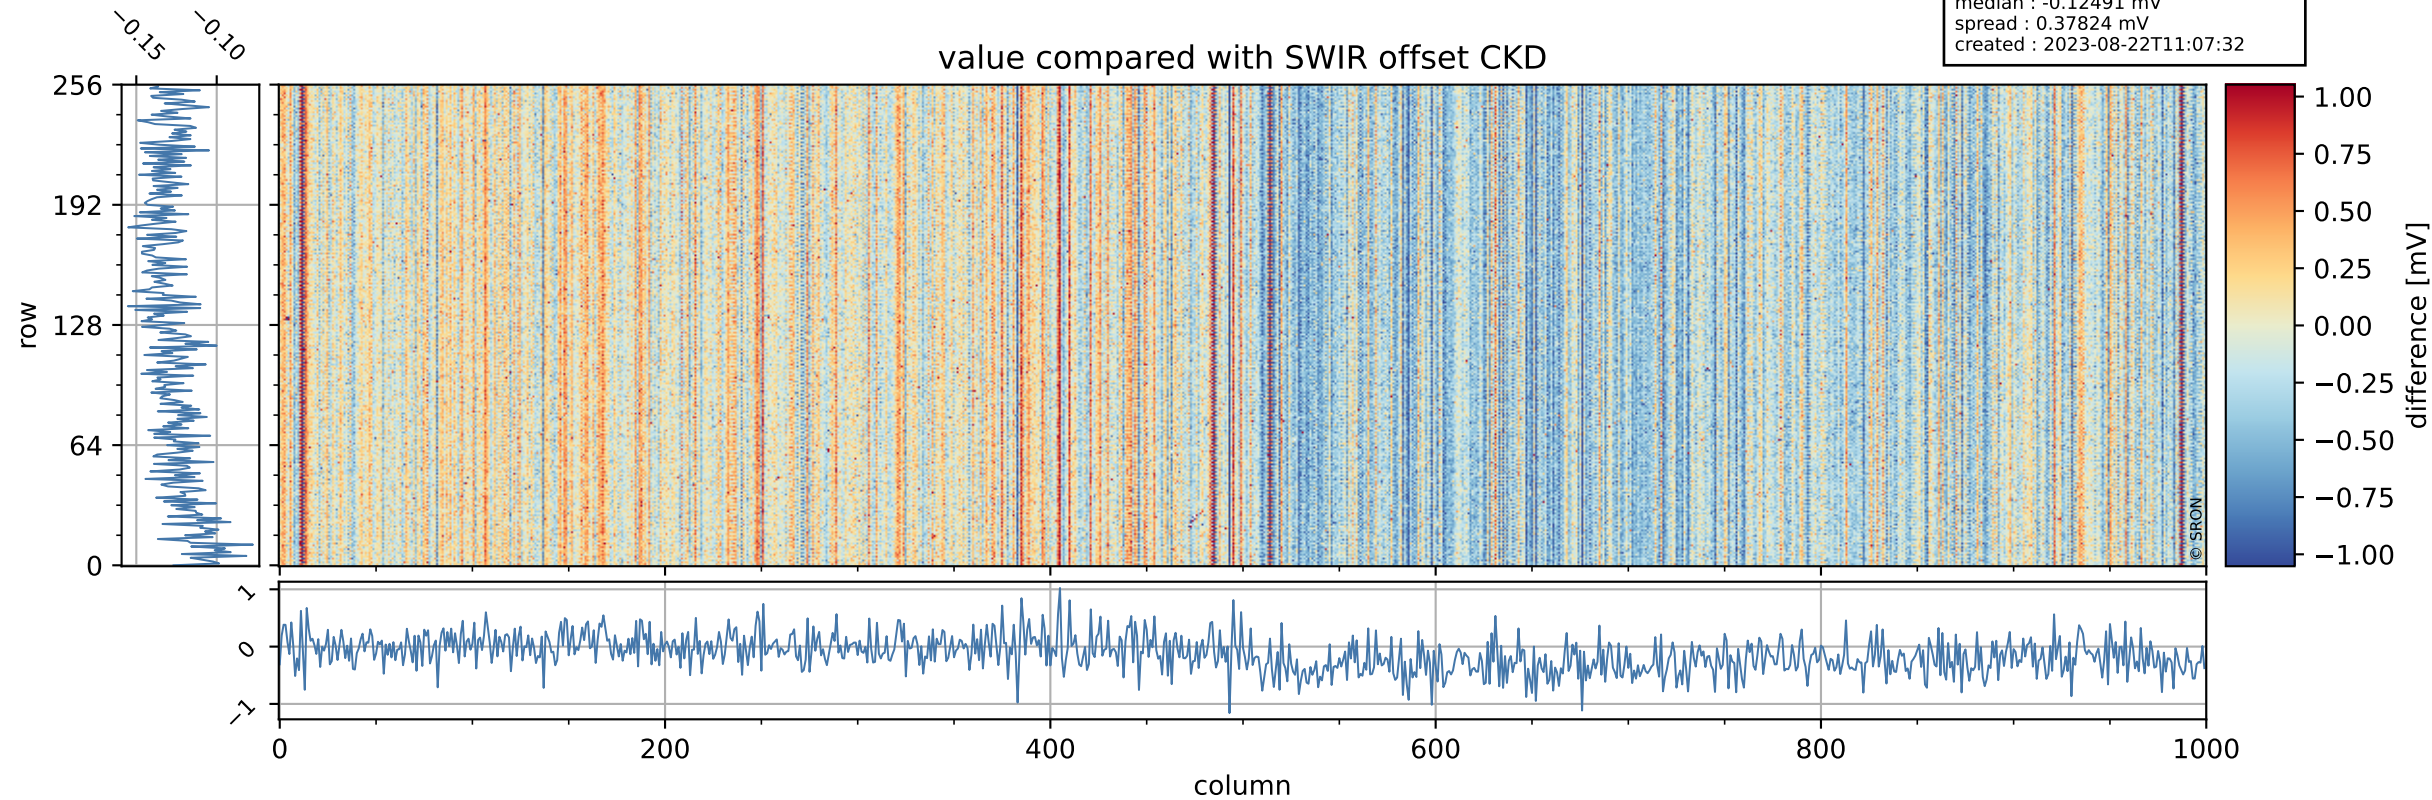

Tropomi SWIR offset (beta nominal)

orbits : 18 in [14167, 14212]
coverage : 2020-07-08 / 2020-07-11
median : 0.5259 V
spread : 0.035917 V
created : 2023-08-22T11:07:31

value detector map

Tropomi SWIR offset (beta nominal)

orbits : 18 in [14167, 14212]
coverage : 2020-07-08 / 2020-07-11
median : 33.686 μV
spread : 16.505 μV
created : 2023-08-22T11:07:32

Tropomi SWIR offset (beta nominal)

orbits : 18 in [14167, 14212]
coverage : 2020-07-08 / 2020-07-11
median : -0.12491 mV
spread : 0.37824 mV
created : 2023-08-22T11:07:32

value compared with SWIR offset CKD

Tropomi SWIR offset (beta nominal) ground-tracks of Sentinel-5P

orbits : 18 in [14167, 14212]
coverage : 2020-07-08 / 2020-07-11
created : 2023-08-22T11:07:32

Tropomi SWIR offset (beta nominal)

orbits : [1867, 14212]
coverage : 2018-02-20 / 2020-07-11
created : 2023-08-22T11:07:33

trend of detector median & temperatures