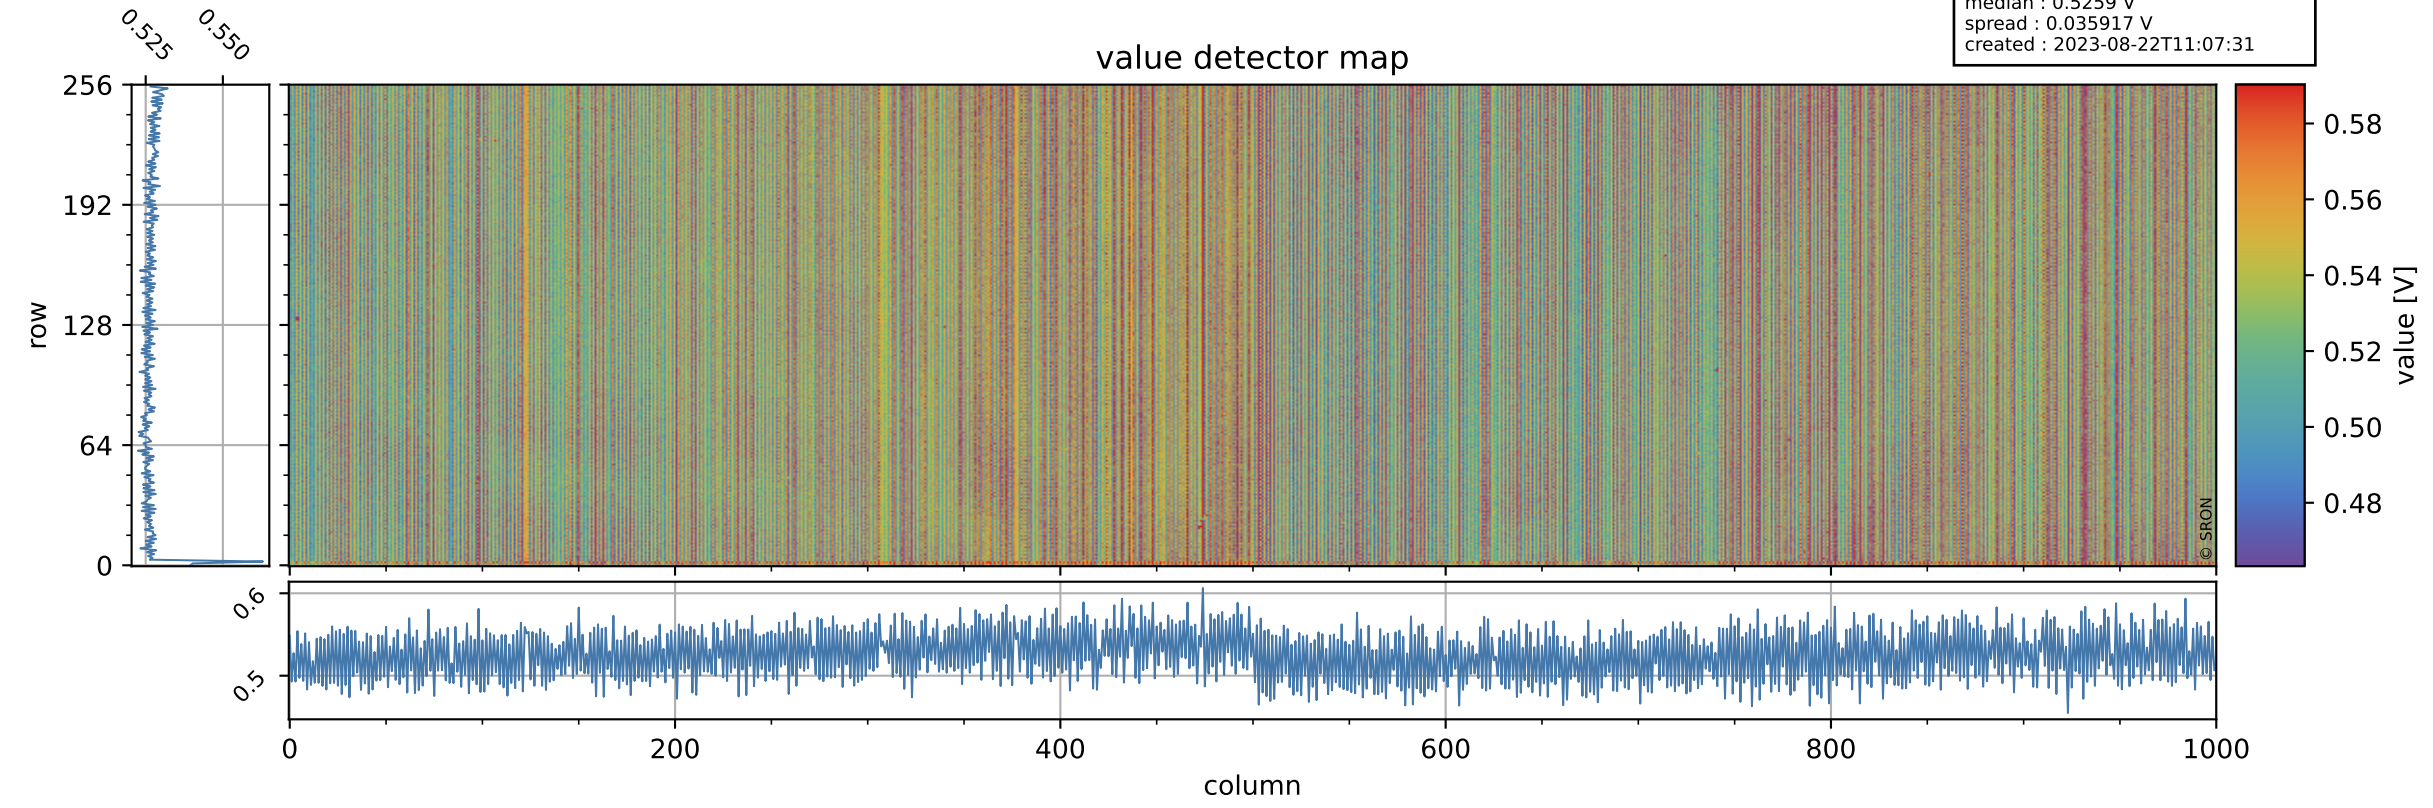

Tropomi SWIR offset (beta nominal)

orbits : 18 in [14167, 14212]
coverage : 2020-07-08 / 2020-07-11
median : 0.5259 V
spread : 0.035917 V
created : 2023-08-22T11:07:31

value detector map

Tropomi SWIR offset (beta nominal)

orbits : 18 in [14167, 14212]
coverage : 2020-07-08 / 2020-07-11
median : 33.686 μV
spread : 16.505 μV
created : 2023-08-22T11:07:32

Tropomi SWIR offset (beta nominal)

orbits : 18 in [14167, 14212]
coverage : 2020-07-08 / 2020-07-11
median : -0.12491 mV
spread : 0.37824 mV
created : 2023-08-22T11:07:32

value compared with SWIR offset CKD

Tropomi SWIR offset (beta nominal) ground-tracks of Sentinel-5P

orbits : 18 in [14167, 14212]
coverage : 2020-07-08 / 2020-07-11
created : 2023-08-22T11:07:32

Tropomi SWIR offset (beta nominal)

orbits : [1867, 14212]
coverage : 2018-02-20 / 2020-07-11
created : 2023-08-22T11:07:33

trend of detector median & temperatures