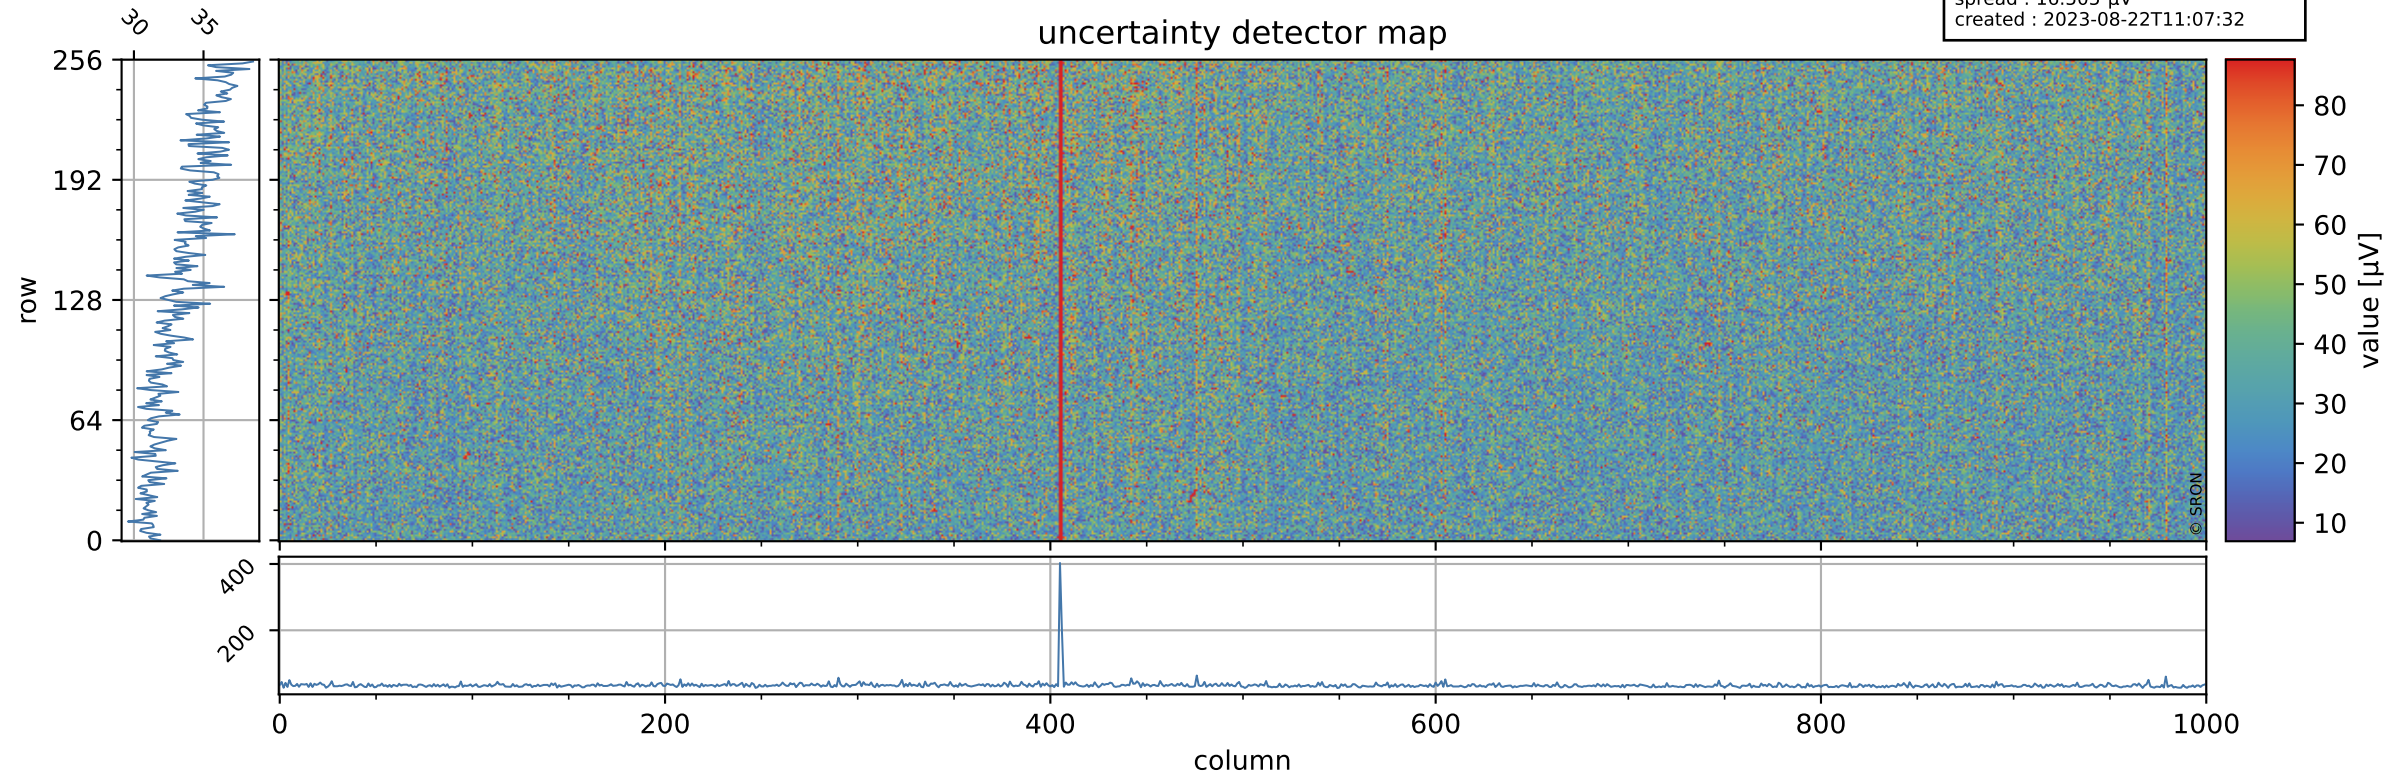

Tropomi SWIR offset (beta nominal)

orbits : 18 in [14167, 14212]
coverage : 2020-07-08 / 2020-07-11
median : 0.5259 V
spread : 0.035917 V
created : 2023-08-22T11:07:31

value detector map

Tropomi SWIR offset (beta nominal)

orbits : 18 in [14167, 14212]
coverage : 2020-07-08 / 2020-07-11
median : 33.686 μV
spread : 16.505 μV
created : 2023-08-22T11:07:32

Tropomi SWIR offset (beta nominal)

orbits : 18 in [14167, 14212]
coverage : 2020-07-08 / 2020-07-11
median : -0.12491 mV
spread : 0.37824 mV
created : 2023-08-22T11:07:32

value compared with SWIR offset CKD

Tropomi SWIR offset (beta nominal) ground-tracks of Sentinel-5P

orbits : 18 in [14167, 14212]
coverage : 2020-07-08 / 2020-07-11
created : 2023-08-22T11:07:32

Tropomi SWIR offset (beta nominal)

orbits : [1867, 14212]
coverage : 2018-02-20 / 2020-07-11
created : 2023-08-22T11:07:33

trend of detector median & temperatures