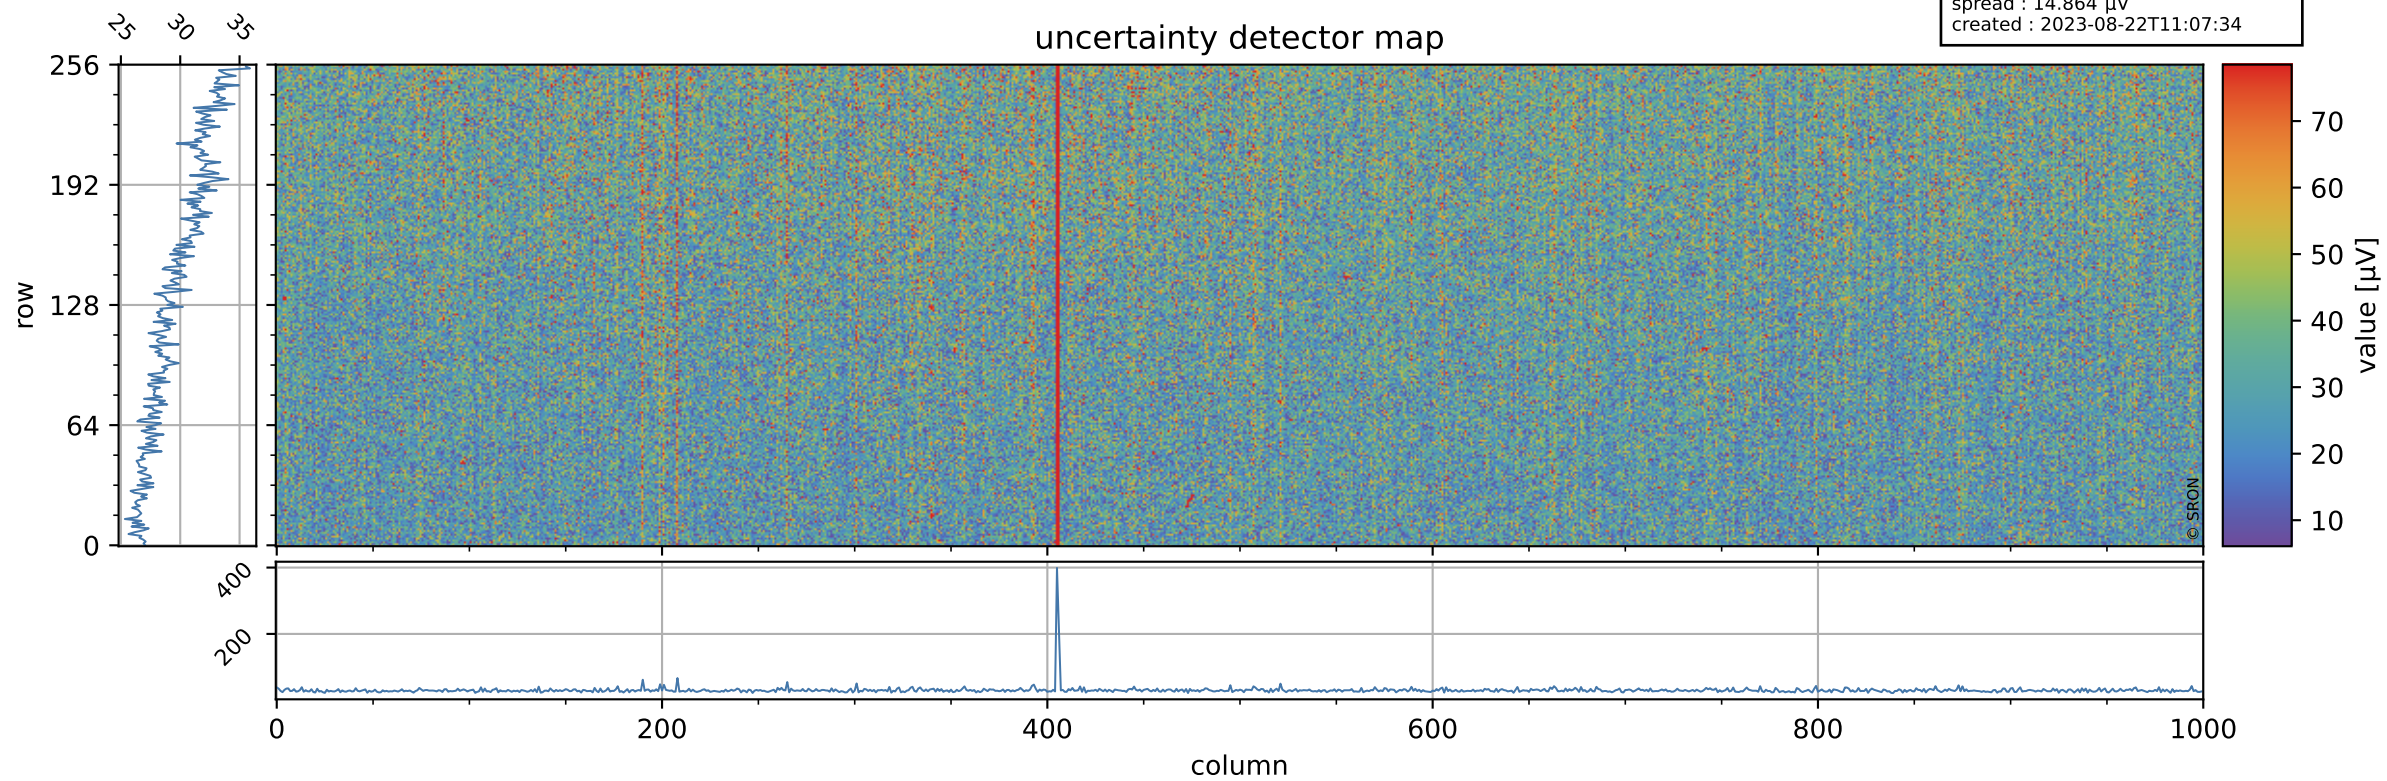

# Tropomi SWIR offset (beta nominal)

orbits : 20 in [14212, 14257]  
coverage : 2020-07-11 / 2020-07-14  
median : 0.5259 V  
spread : 0.035915 V  
created : 2023-08-22T11:07:33

## value detector map

# Tropomi SWIR offset (beta nominal)

orbits : 20 in [14212, 14257]  
coverage : 2020-07-11 / 2020-07-14  
median : 29.863  $\mu\text{V}$   
spread : 14.864  $\mu\text{V}$   
created : 2023-08-22T11:07:34

# Tropomi SWIR offset (beta nominal) ground-tracks of Sentinel-5P

orbits : 20 in [14212, 14257]  
coverage : 2020-07-11 / 2020-07-14  
created : 2023-08-22T11:07:34