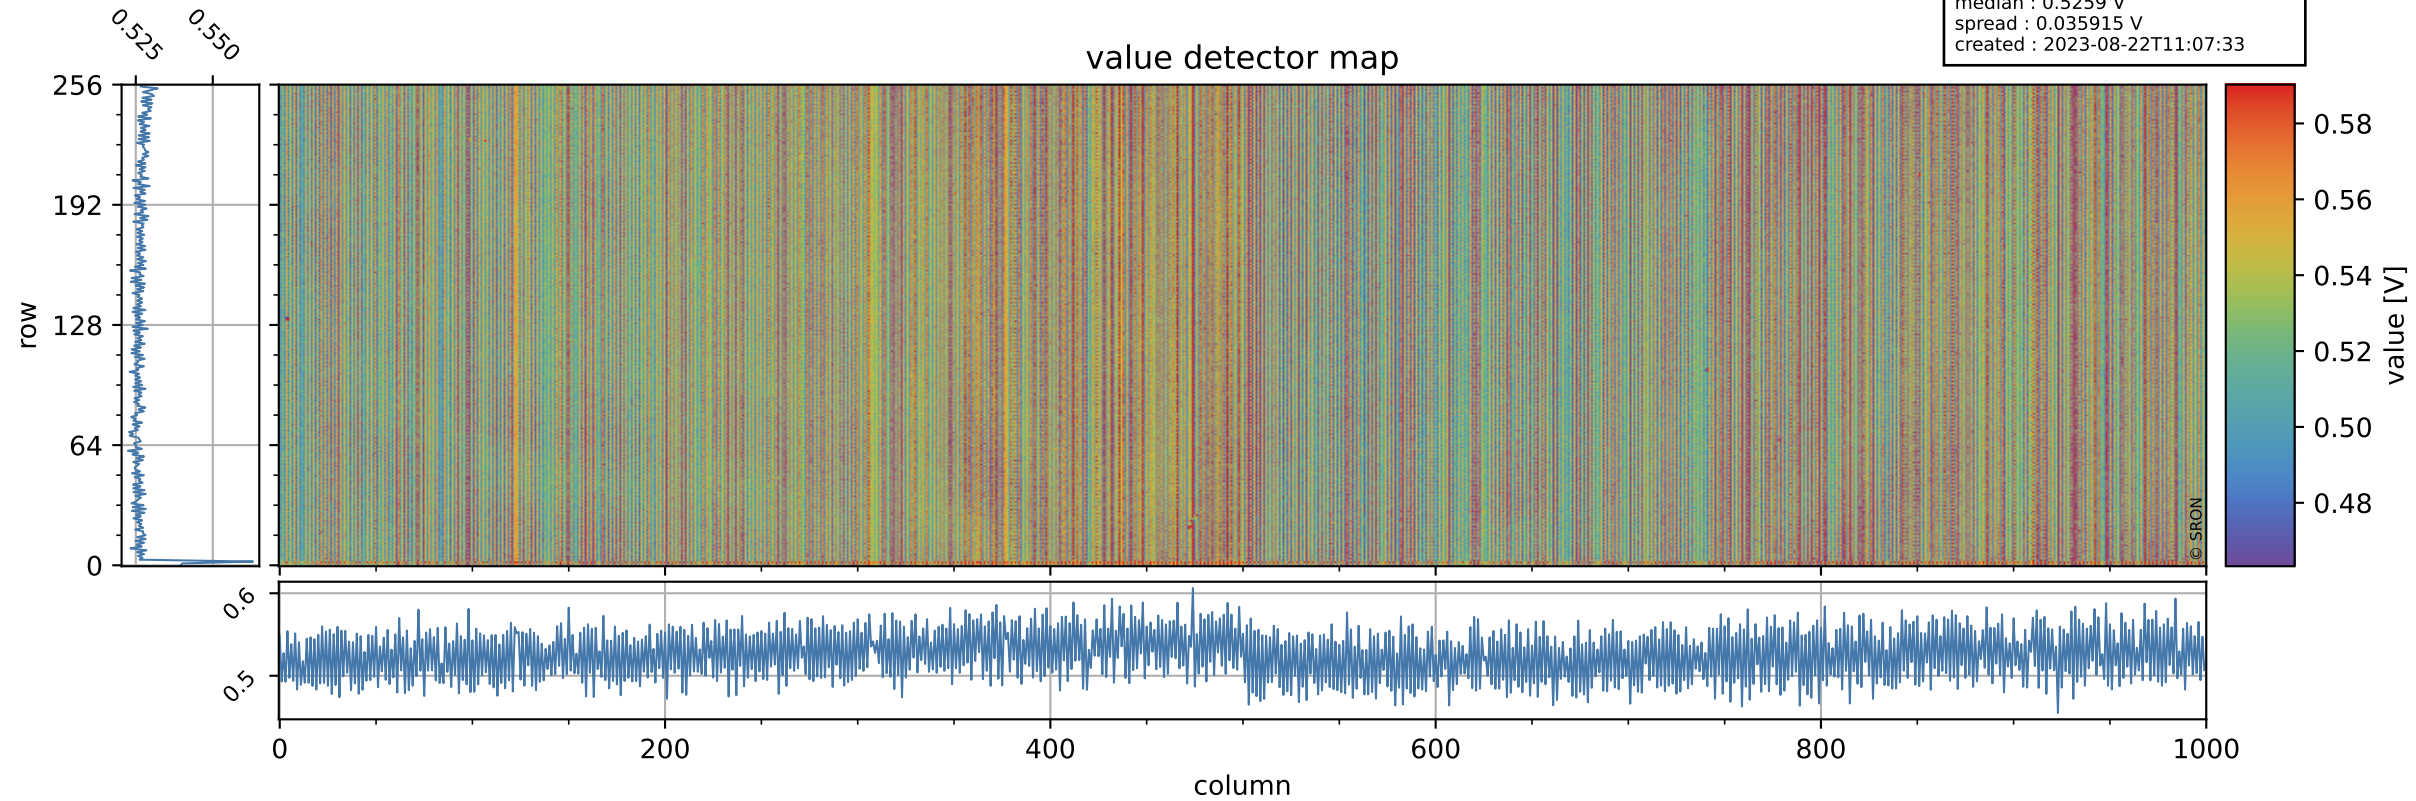

# Tropomi SWIR offset (beta nominal)

orbits : 20 in [14212, 14257]  
coverage : 2020-07-11 / 2020-07-14  
median : 0.5259 V  
spread : 0.035915 V  
created : 2023-08-22T11:07:33

## value detector map

# Tropomi SWIR offset (beta nominal)

orbits : 20 in [14212, 14257]  
coverage : 2020-07-11 / 2020-07-14  
median : 29.863  $\mu\text{V}$   
spread : 14.864  $\mu\text{V}$   
created : 2023-08-22T11:07:34

# Tropomi SWIR offset (beta nominal) ground-tracks of Sentinel-5P

orbits : 20 in [14212, 14257]  
coverage : 2020-07-11 / 2020-07-14  
created : 2023-08-22T11:07:34