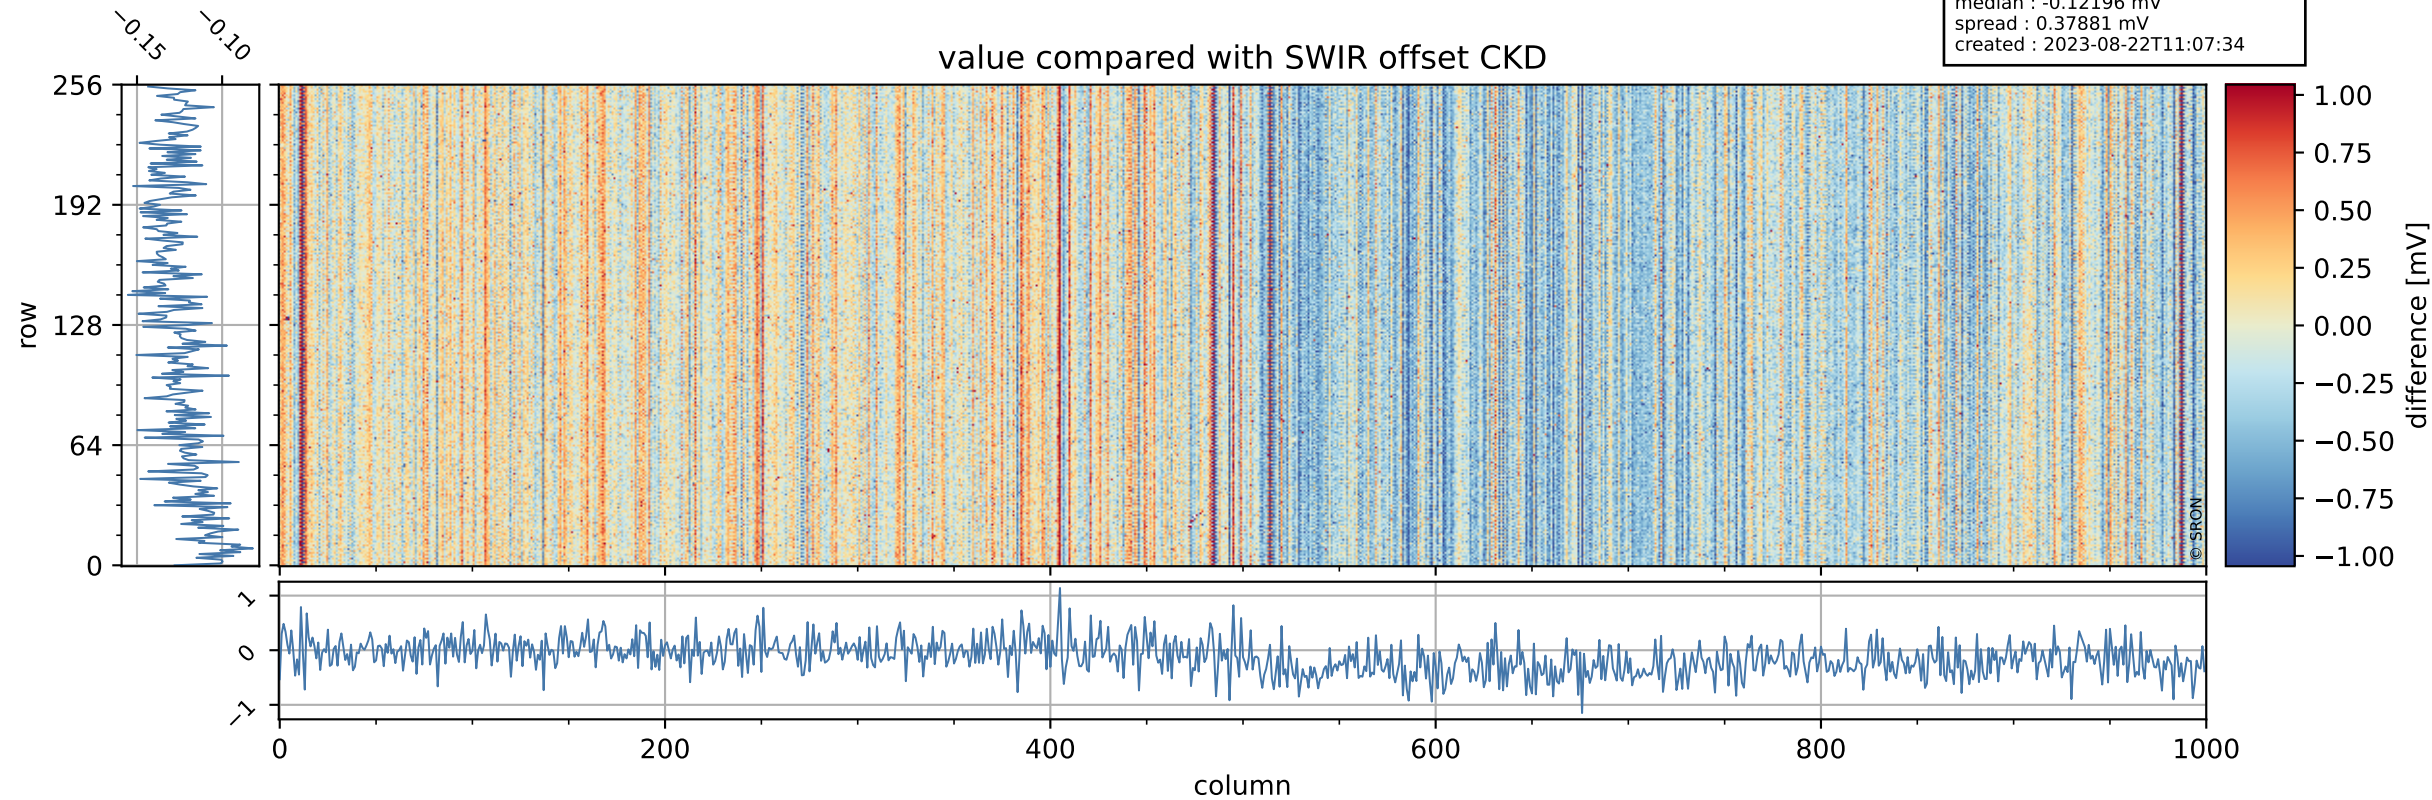

## value detector map

# Tropomi SWIR offset (beta nominal)

orbits : 20 in [14212, 14257]  
coverage : 2020-07-11 / 2020-07-14  
median : 29.863  $\mu\text{V}$   
spread : 14.864  $\mu\text{V}$   
created : 2023-08-22T11:07:34

# Tropomi SWIR offset (beta nominal)

orbits : 20 in [14212, 14257]  
coverage : 2020-07-11 / 2020-07-14  
median : -0.12196 mV  
spread : 0.37881 mV  
created : 2023-08-22T11:07:34

value compared with SWIR offset CKD

# Tropomi SWIR offset (beta nominal) ground-tracks of Sentinel-5P

orbits : 20 in [14212, 14257]  
coverage : 2020-07-11 / 2020-07-14  
created : 2023-08-22T11:07:34