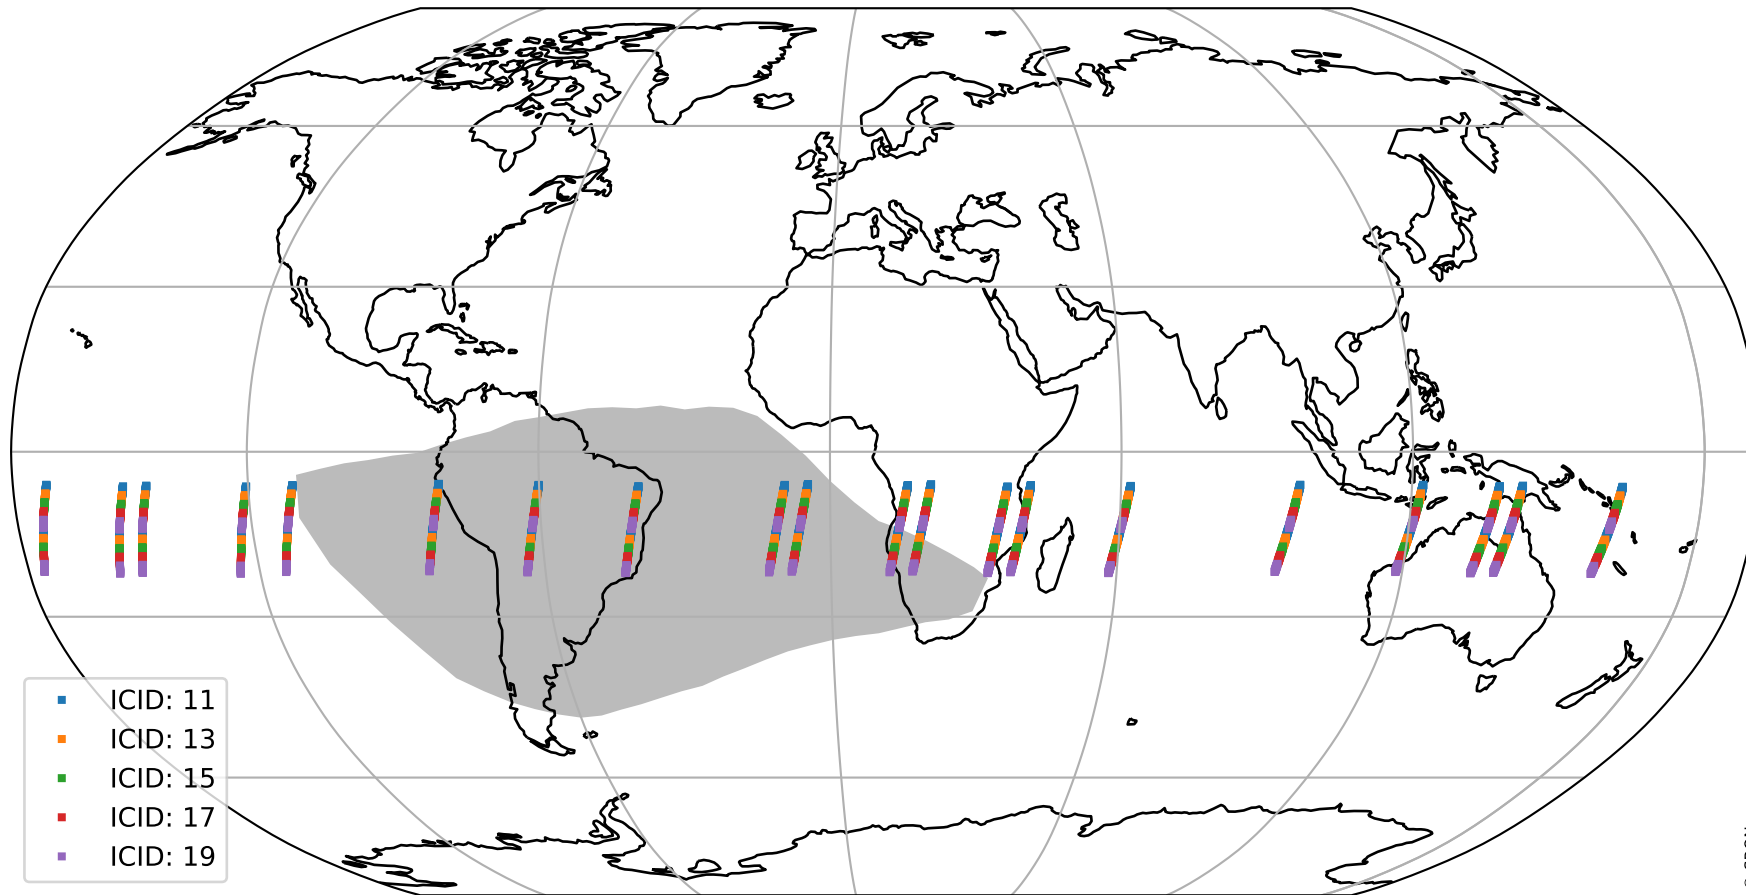

# Tropomi SWIR offset (beta nominal)

orbits : 20 in [14212, 14257]  
coverage : 2020-07-11 / 2020-07-14  
median : 29.863  $\mu\text{V}$   
spread : 14.864  $\mu\text{V}$   
created : 2023-08-22T11:07:34

# Tropomi SWIR offset (beta nominal)

orbits : 20 in [14212, 14257]  
coverage : 2020-07-11 / 2020-07-14  
median : -0.12196 mV  
spread : 0.37881 mV  
created : 2023-08-22T11:07:34

value compared with SWIR offset CKD

# Tropomi SWIR offset (beta nominal) ground-tracks of Sentinel-5P

orbits : 20 in [14212, 14257]  
coverage : 2020-07-11 / 2020-07-14  
created : 2023-08-22T11:07:34

# Tropomi SWIR offset (beta nominal)

orbits : [1867, 14257]  
coverage : 2018-02-20 / 2020-07-14  
created : 2023-08-22T11:07:34