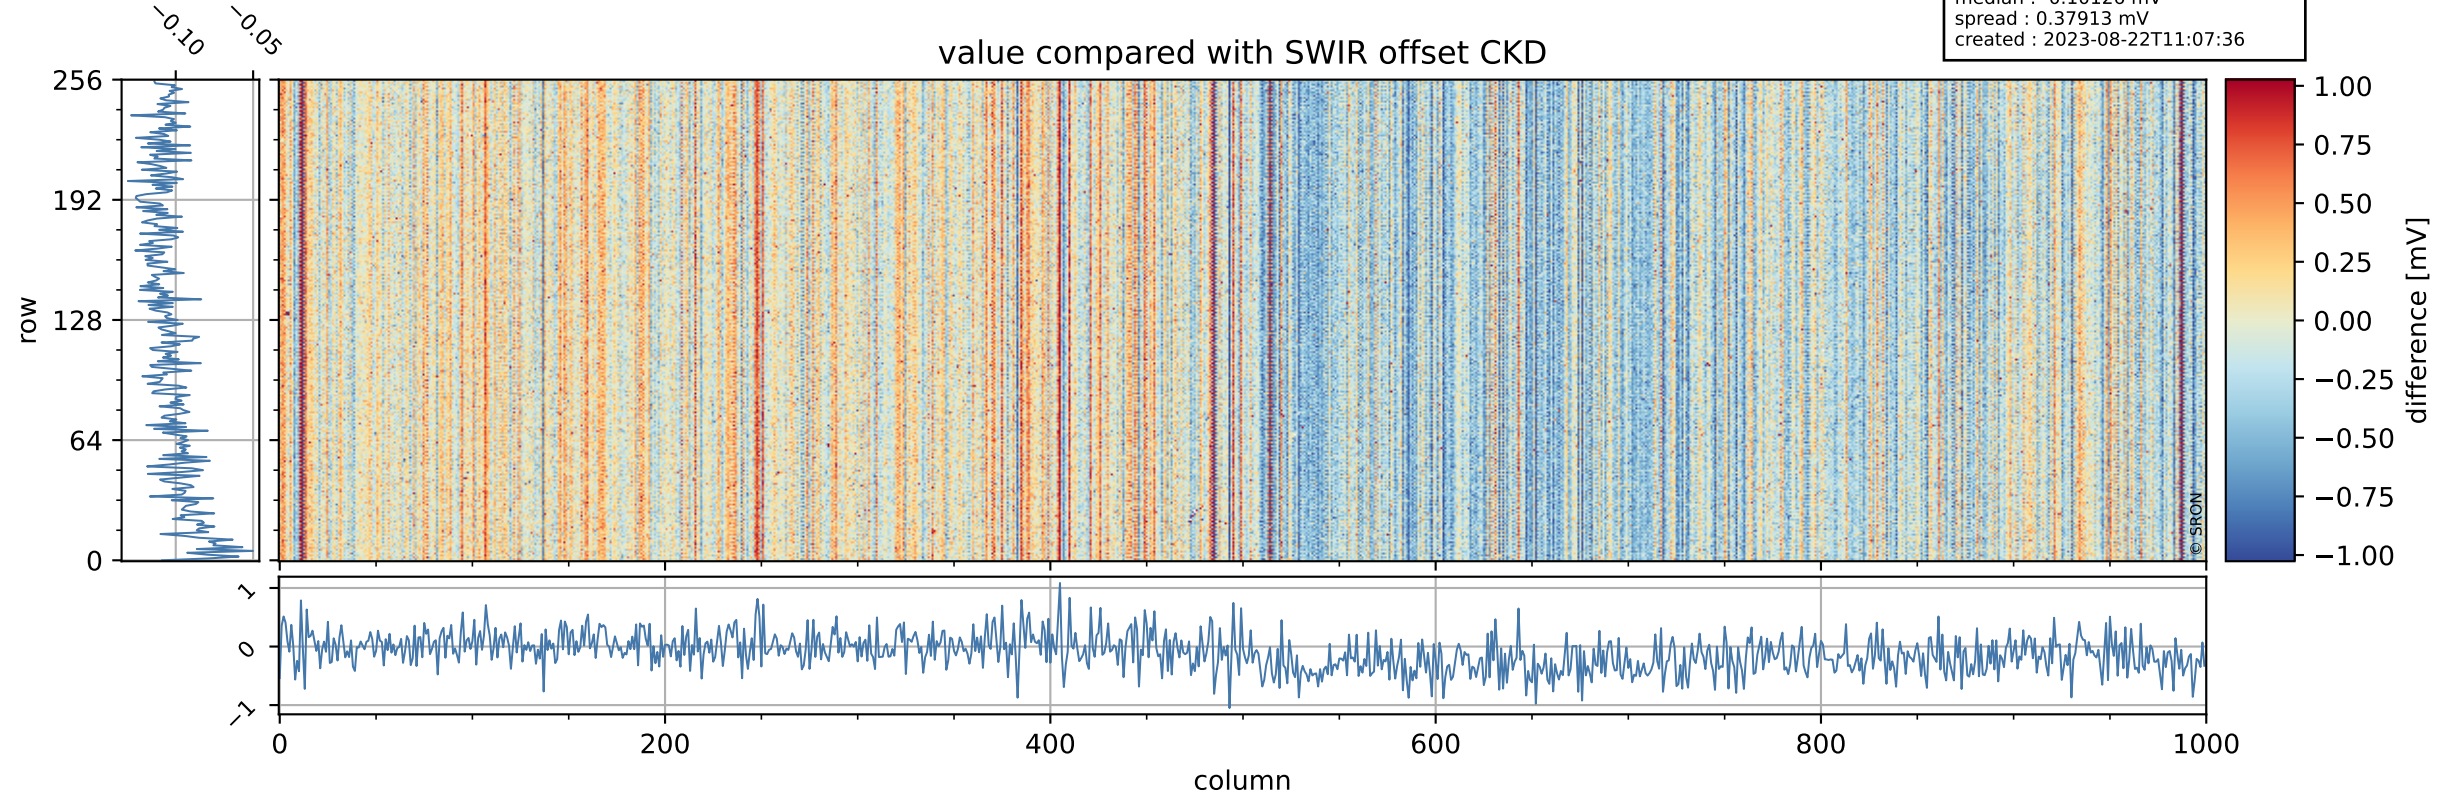

## value detector map

# Tropomi SWIR offset (beta nominal)

orbits : 19 in [14257, 14302]  
coverage : 2020-07-14 / 2020-07-17  
median : 30.981  $\mu\text{V}$   
spread : 15.423  $\mu\text{V}$   
created : 2023-08-22T11:07:36

# Tropomi SWIR offset (beta nominal)

orbits : 19 in [14257, 14302]  
coverage : 2020-07-14 / 2020-07-17  
median : -0.10126 mV  
spread : 0.37913 mV  
created : 2023-08-22T11:07:36

value compared with SWIR offset CKD

# Tropomi SWIR offset (beta nominal) ground-tracks of Sentinel-5P

orbits : 19 in [14257, 14302]  
coverage : 2020-07-14 / 2020-07-17  
created : 2023-08-22T11:07:36