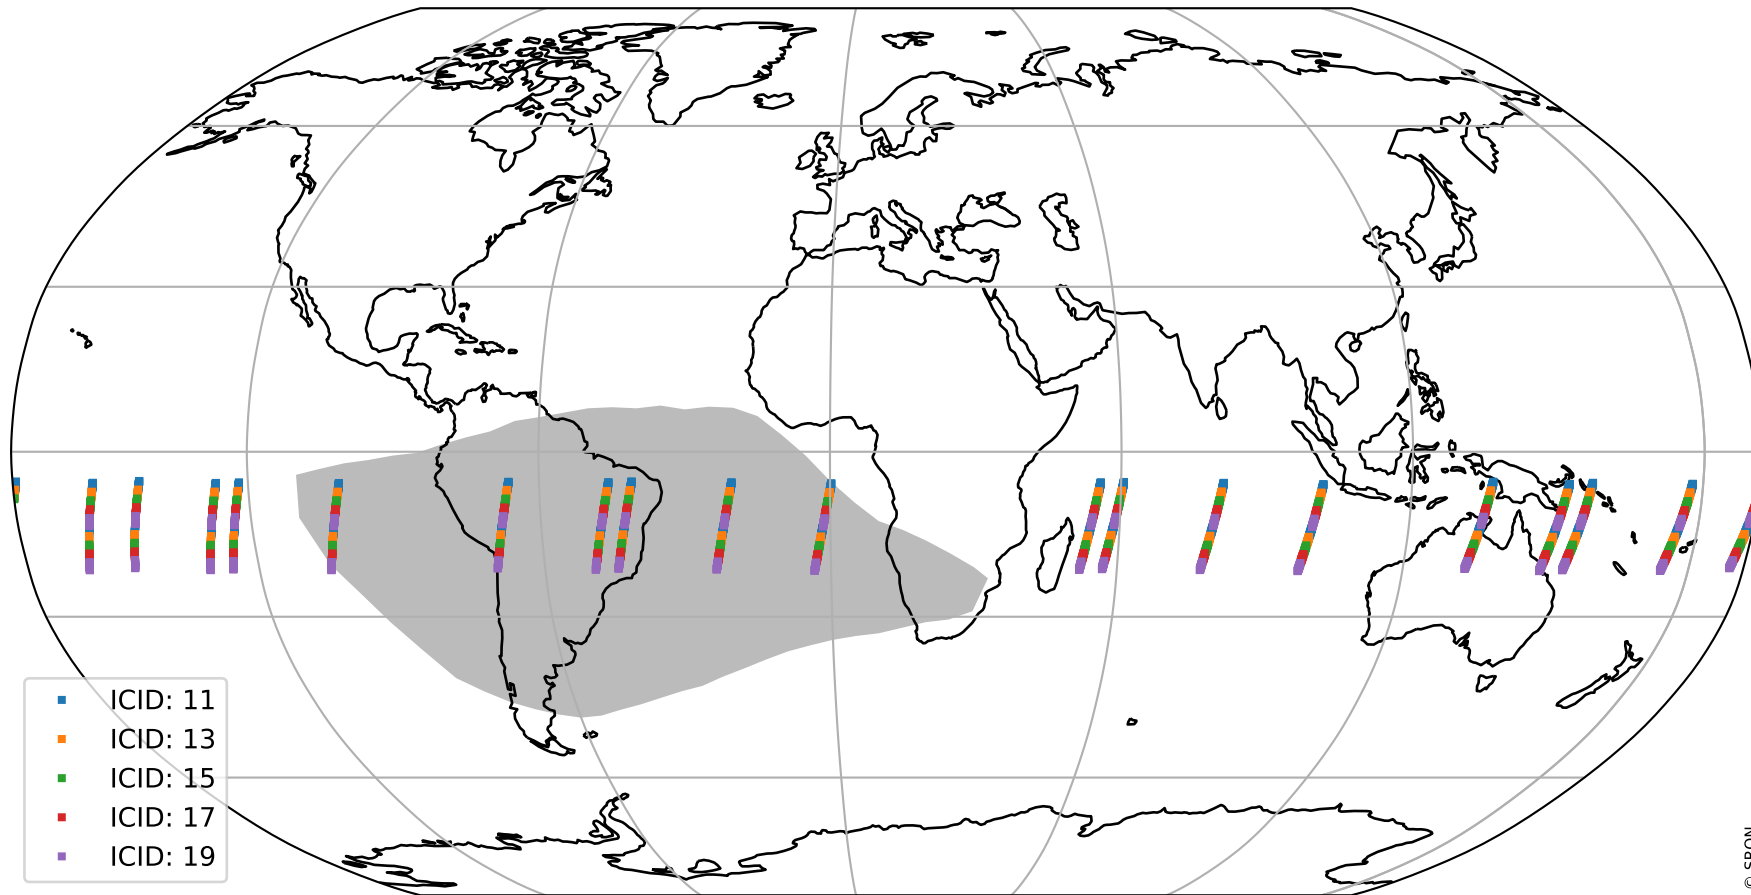

# Tropomi SWIR offset (beta nominal)

orbits : 19 in [14257, 14302]  
coverage : 2020-07-14 / 2020-07-17  
median : 30.981  $\mu\text{V}$   
spread : 15.423  $\mu\text{V}$   
created : 2023-08-22T11:07:36

# Tropomi SWIR offset (beta nominal)

orbits : 19 in [14257, 14302]  
coverage : 2020-07-14 / 2020-07-17  
median : -0.10126 mV  
spread : 0.37913 mV  
created : 2023-08-22T11:07:36

value compared with SWIR offset CKD

# Tropomi SWIR offset (beta nominal) ground-tracks of Sentinel-5P

orbits : 19 in [14257, 14302]  
coverage : 2020-07-14 / 2020-07-17  
created : 2023-08-22T11:07:36

# Tropomi SWIR offset (beta nominal)

orbits : [1867, 14302]  
coverage : 2018-02-20 / 2020-07-17  
created : 2023-08-22T11:07:37