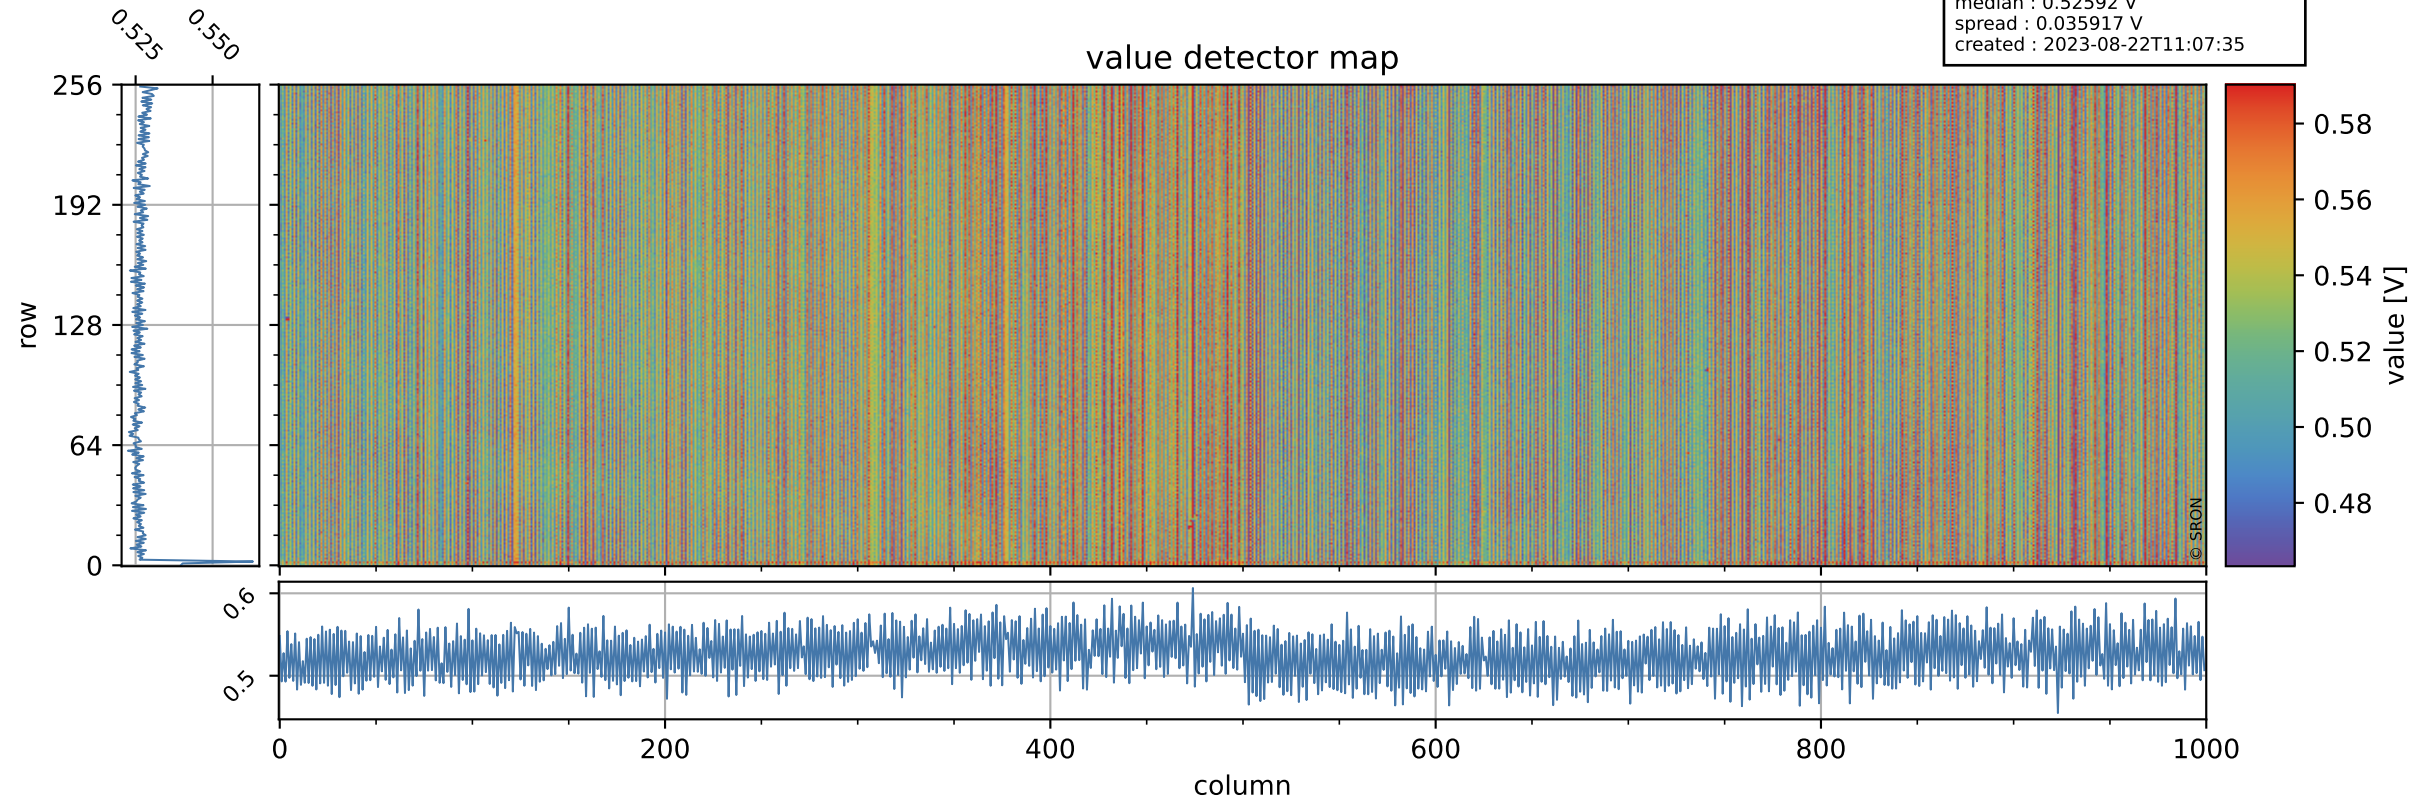

# Tropomi SWIR offset (beta nominal)

orbits : 19 in [14257, 14302]  
coverage : 2020-07-14 / 2020-07-17  
median : 0.52592 V  
spread : 0.035917 V  
created : 2023-08-22T11:07:35

## value detector map

# Tropomi SWIR offset (beta nominal)

orbits : 19 in [14257, 14302]  
coverage : 2020-07-14 / 2020-07-17  
median : 30.981  $\mu\text{V}$   
spread : 15.423  $\mu\text{V}$   
created : 2023-08-22T11:07:36

# Tropomi SWIR offset (beta nominal) ground-tracks of Sentinel-5P

orbits : 19 in [14257, 14302]  
coverage : 2020-07-14 / 2020-07-17  
created : 2023-08-22T11:07:36