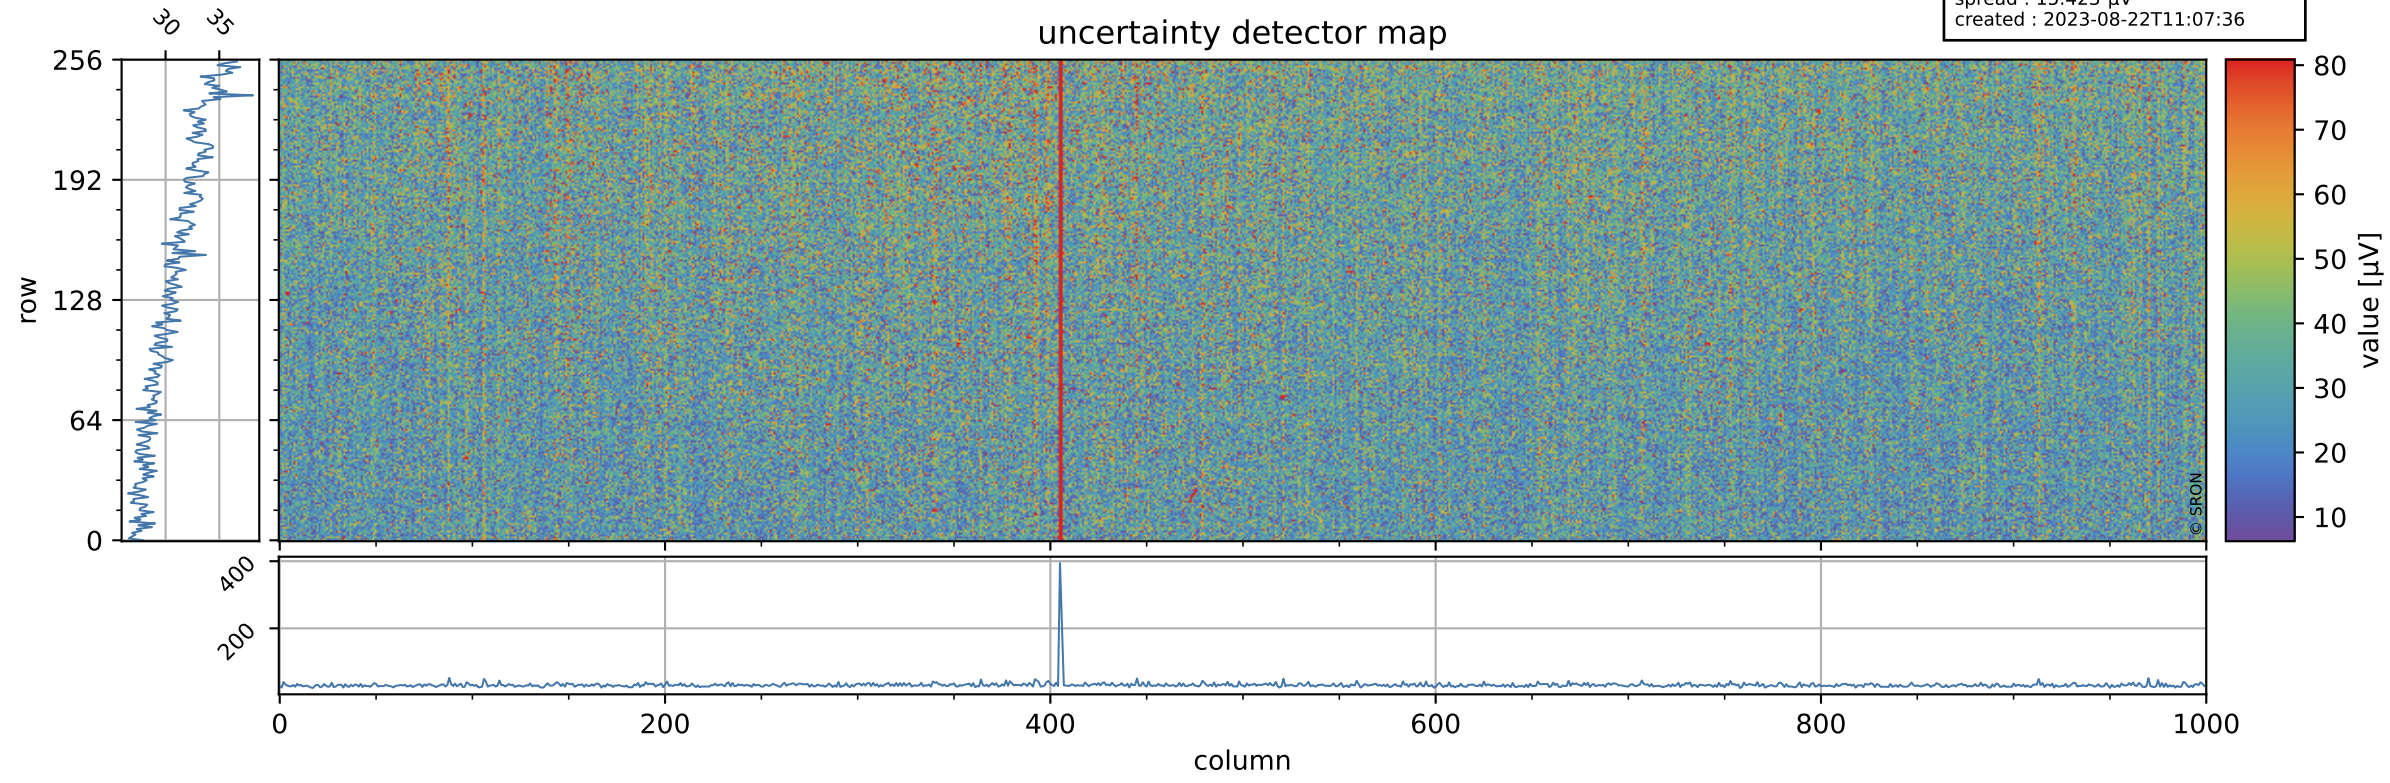

# Tropomi SWIR offset (beta nominal)

orbits : 19 in [14257, 14302]  
coverage : 2020-07-14 / 2020-07-17  
median : 0.52592 V  
spread : 0.035917 V  
created : 2023-08-22T11:07:35

## value detector map

# Tropomi SWIR offset (beta nominal)

orbits : 19 in [14257, 14302]  
coverage : 2020-07-14 / 2020-07-17  
median : 30.981  $\mu\text{V}$   
spread : 15.423  $\mu\text{V}$   
created : 2023-08-22T11:07:36

# Tropomi SWIR offset (beta nominal) ground-tracks of Sentinel-5P

orbits : 19 in [14257, 14302]  
coverage : 2020-07-14 / 2020-07-17  
created : 2023-08-22T11:07:36