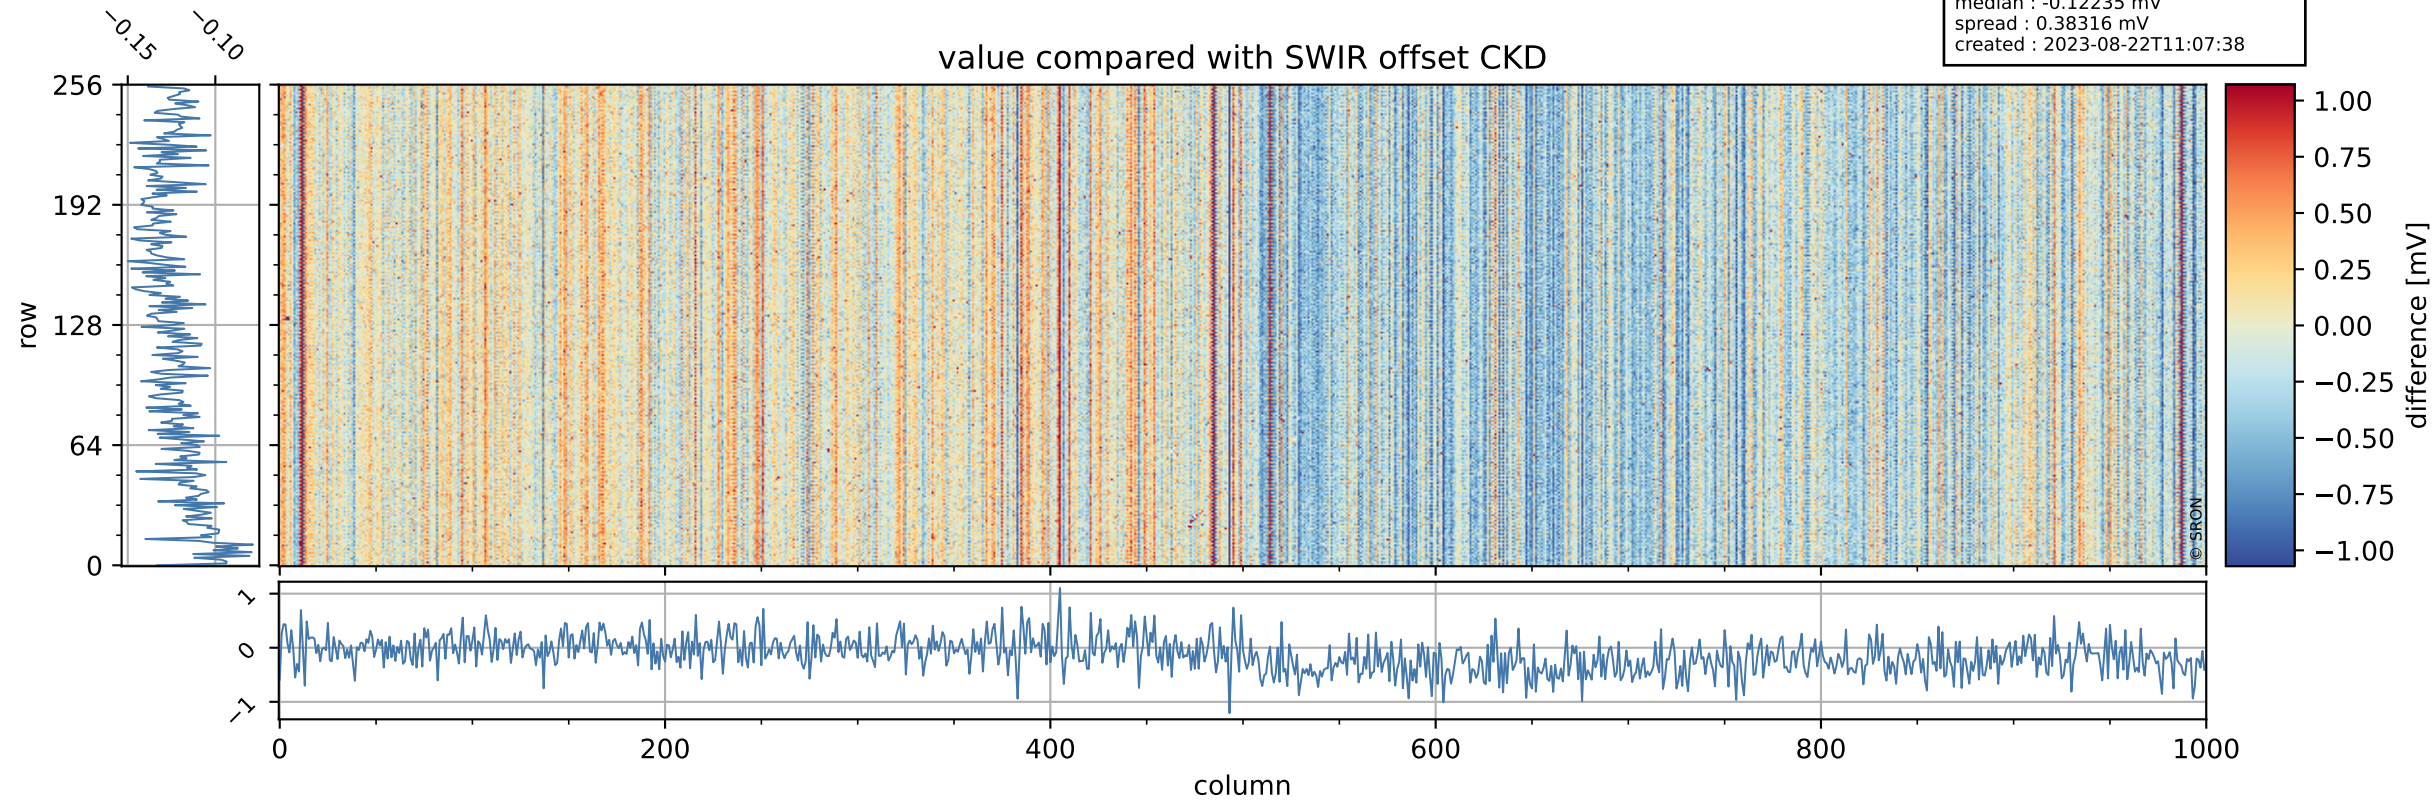

## value detector map

# Tropomi SWIR offset (beta nominal)

orbits : 20 in [14302, 14347]  
coverage : 2020-07-17 / 2020-07-20  
median : 35.046  $\mu\text{V}$   
spread : 17.62  $\mu\text{V}$   
created : 2023-08-22T11:07:38

# Tropomi SWIR offset (beta nominal)

orbits : 20 in [14302, 14347]  
coverage : 2020-07-17 / 2020-07-20  
median : -0.12235 mV  
spread : 0.38316 mV  
created : 2023-08-22T11:07:38

value compared with SWIR offset CKD

# Tropomi SWIR offset (beta nominal) ground-tracks of Sentinel-5P

orbits : 20 in [14302, 14347]  
coverage : 2020-07-17 / 2020-07-20  
created : 2023-08-22T11:07:38