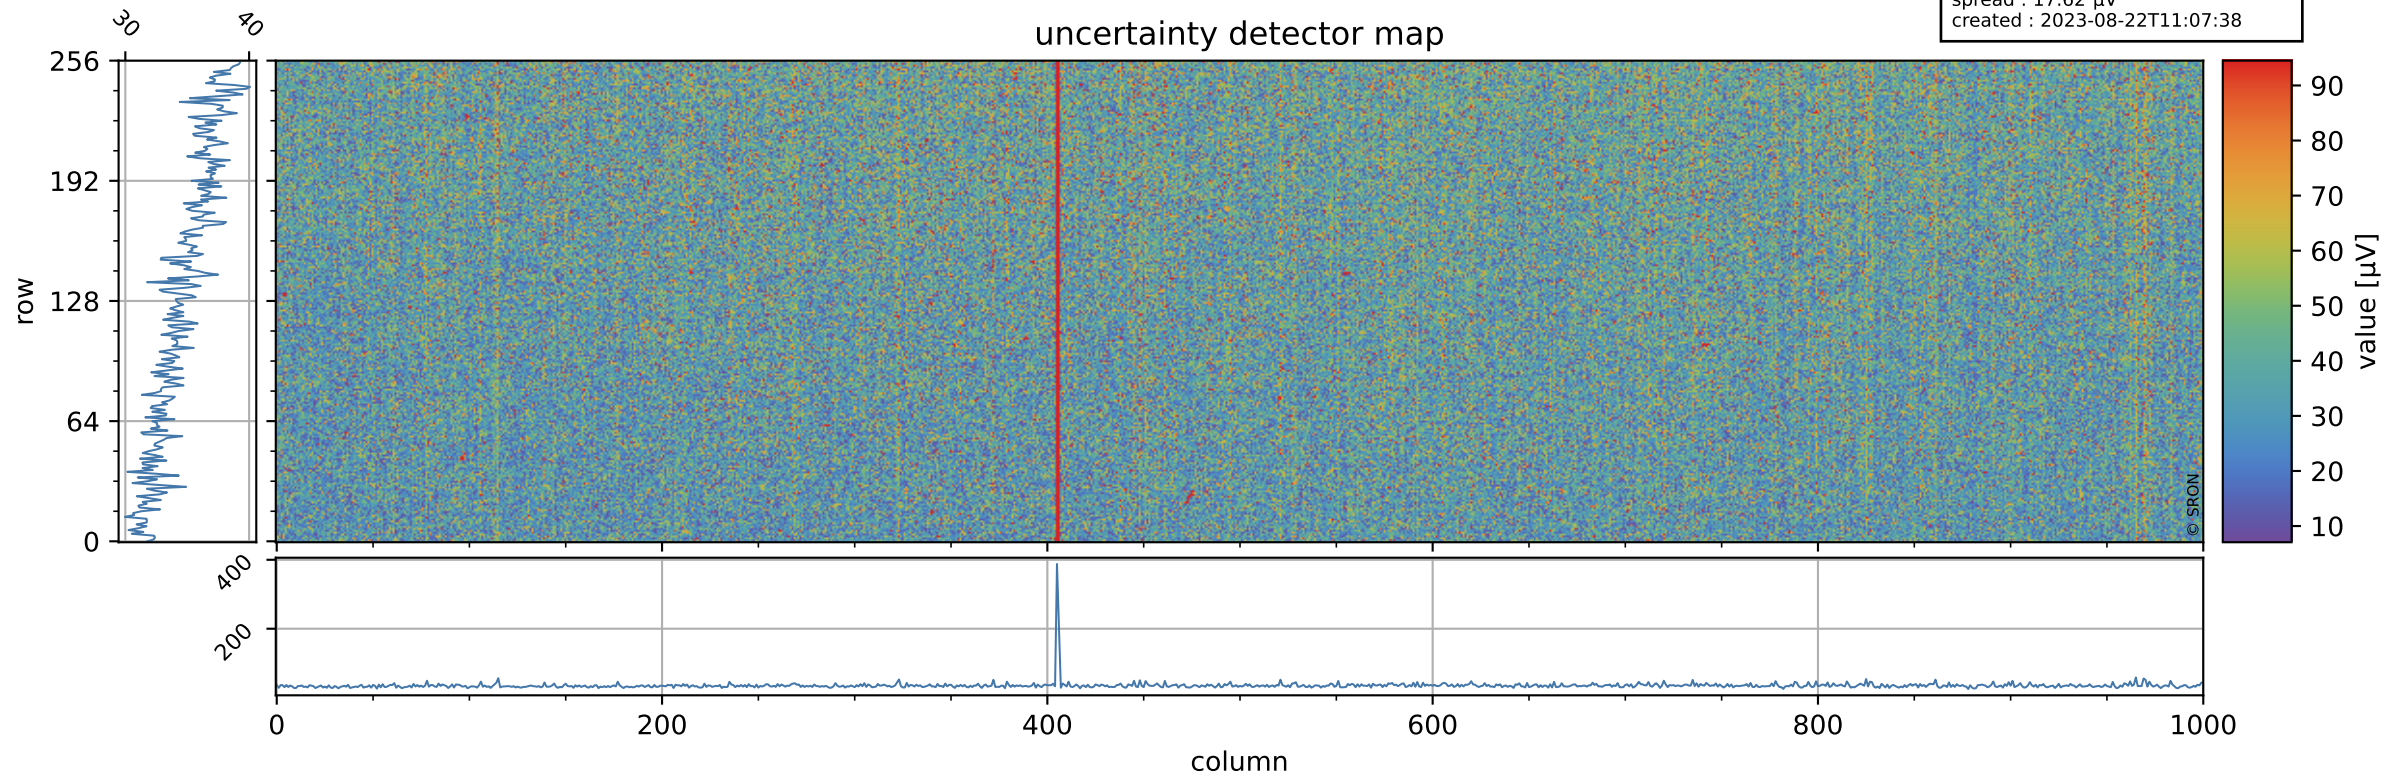

# Tropomi SWIR offset (beta nominal)

orbits : 20 in [14302, 14347]  
coverage : 2020-07-17 / 2020-07-20  
median : 0.5259 V  
spread : 0.035919 V  
created : 2023-08-22T11:07:37

## value detector map

# Tropomi SWIR offset (beta nominal)

orbits : 20 in [14302, 14347]  
coverage : 2020-07-17 / 2020-07-20  
median : 35.046  $\mu\text{V}$   
spread : 17.62  $\mu\text{V}$   
created : 2023-08-22T11:07:38

# Tropomi SWIR offset (beta nominal) ground-tracks of Sentinel-5P

orbits : 20 in [14302, 14347]  
coverage : 2020-07-17 / 2020-07-20  
created : 2023-08-22T11:07:38