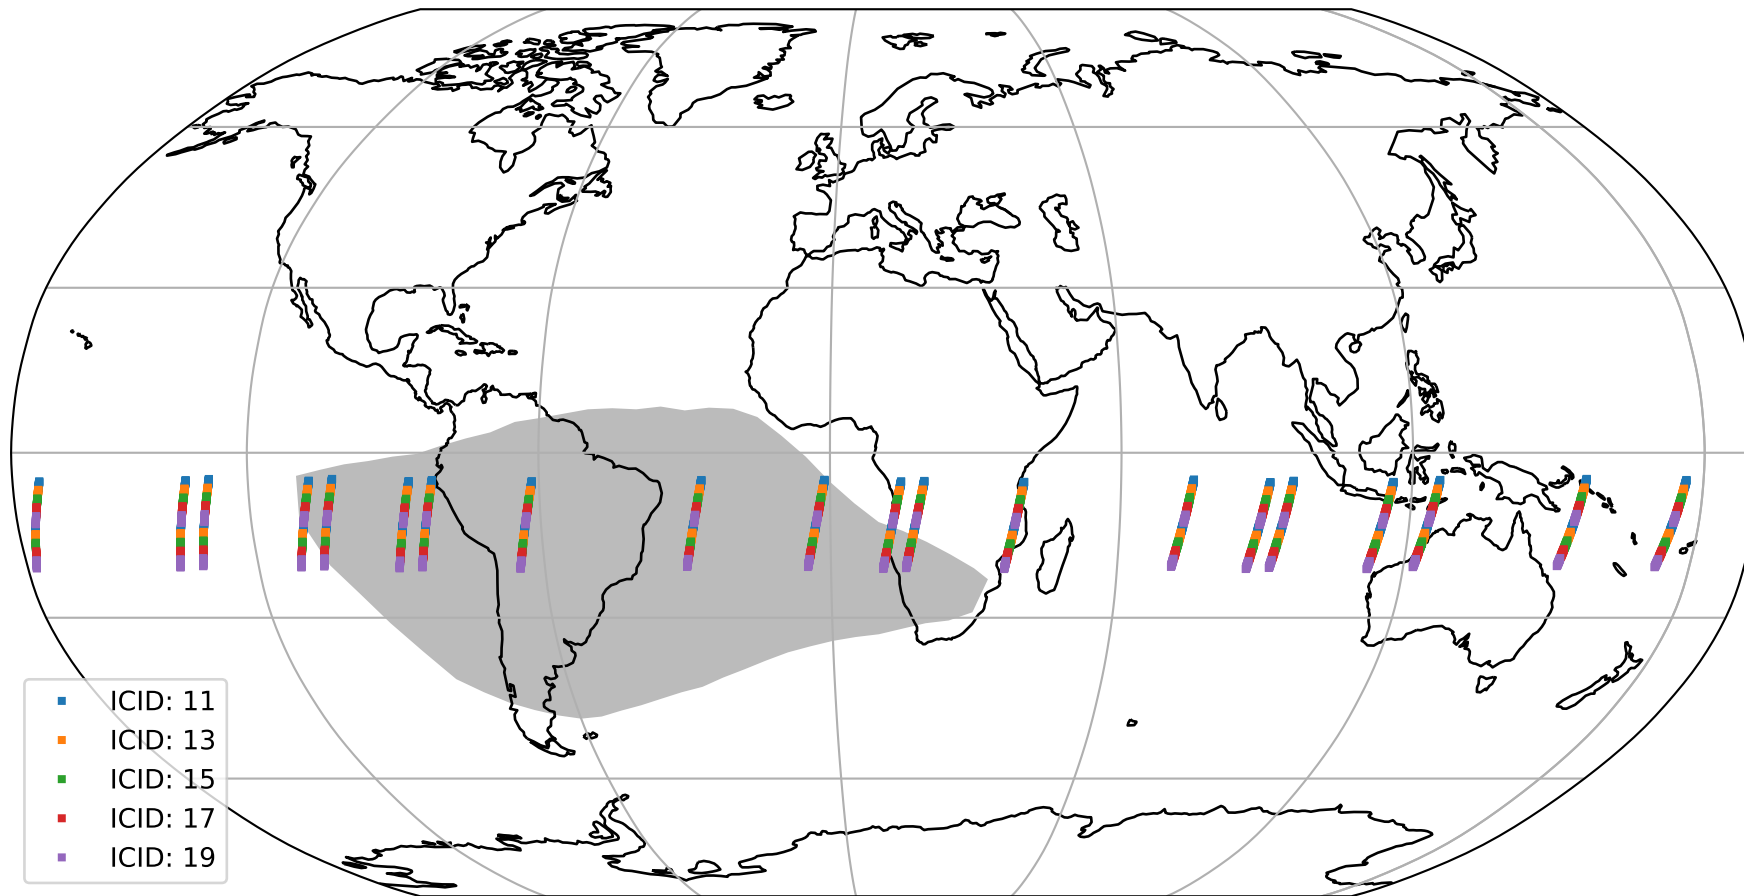

# Tropomi SWIR offset (beta nominal)

orbits : 20 in [14302, 14347]  
coverage : 2020-07-17 / 2020-07-20  
median : 35.046  $\mu\text{V}$   
spread : 17.62  $\mu\text{V}$   
created : 2023-08-22T11:07:38

# Tropomi SWIR offset (beta nominal)

orbits : 20 in [14302, 14347]  
coverage : 2020-07-17 / 2020-07-20  
median : -0.12235 mV  
spread : 0.38316 mV  
created : 2023-08-22T11:07:38

value compared with SWIR offset CKD

# Tropomi SWIR offset (beta nominal) ground-tracks of Sentinel-5P

orbits : 20 in [14302, 14347]  
coverage : 2020-07-17 / 2020-07-20  
created : 2023-08-22T11:07:38

# Tropomi SWIR offset (beta nominal)

orbits : [1867, 14347]  
coverage : 2018-02-20 / 2020-07-20  
created : 2023-08-22T11:07:38