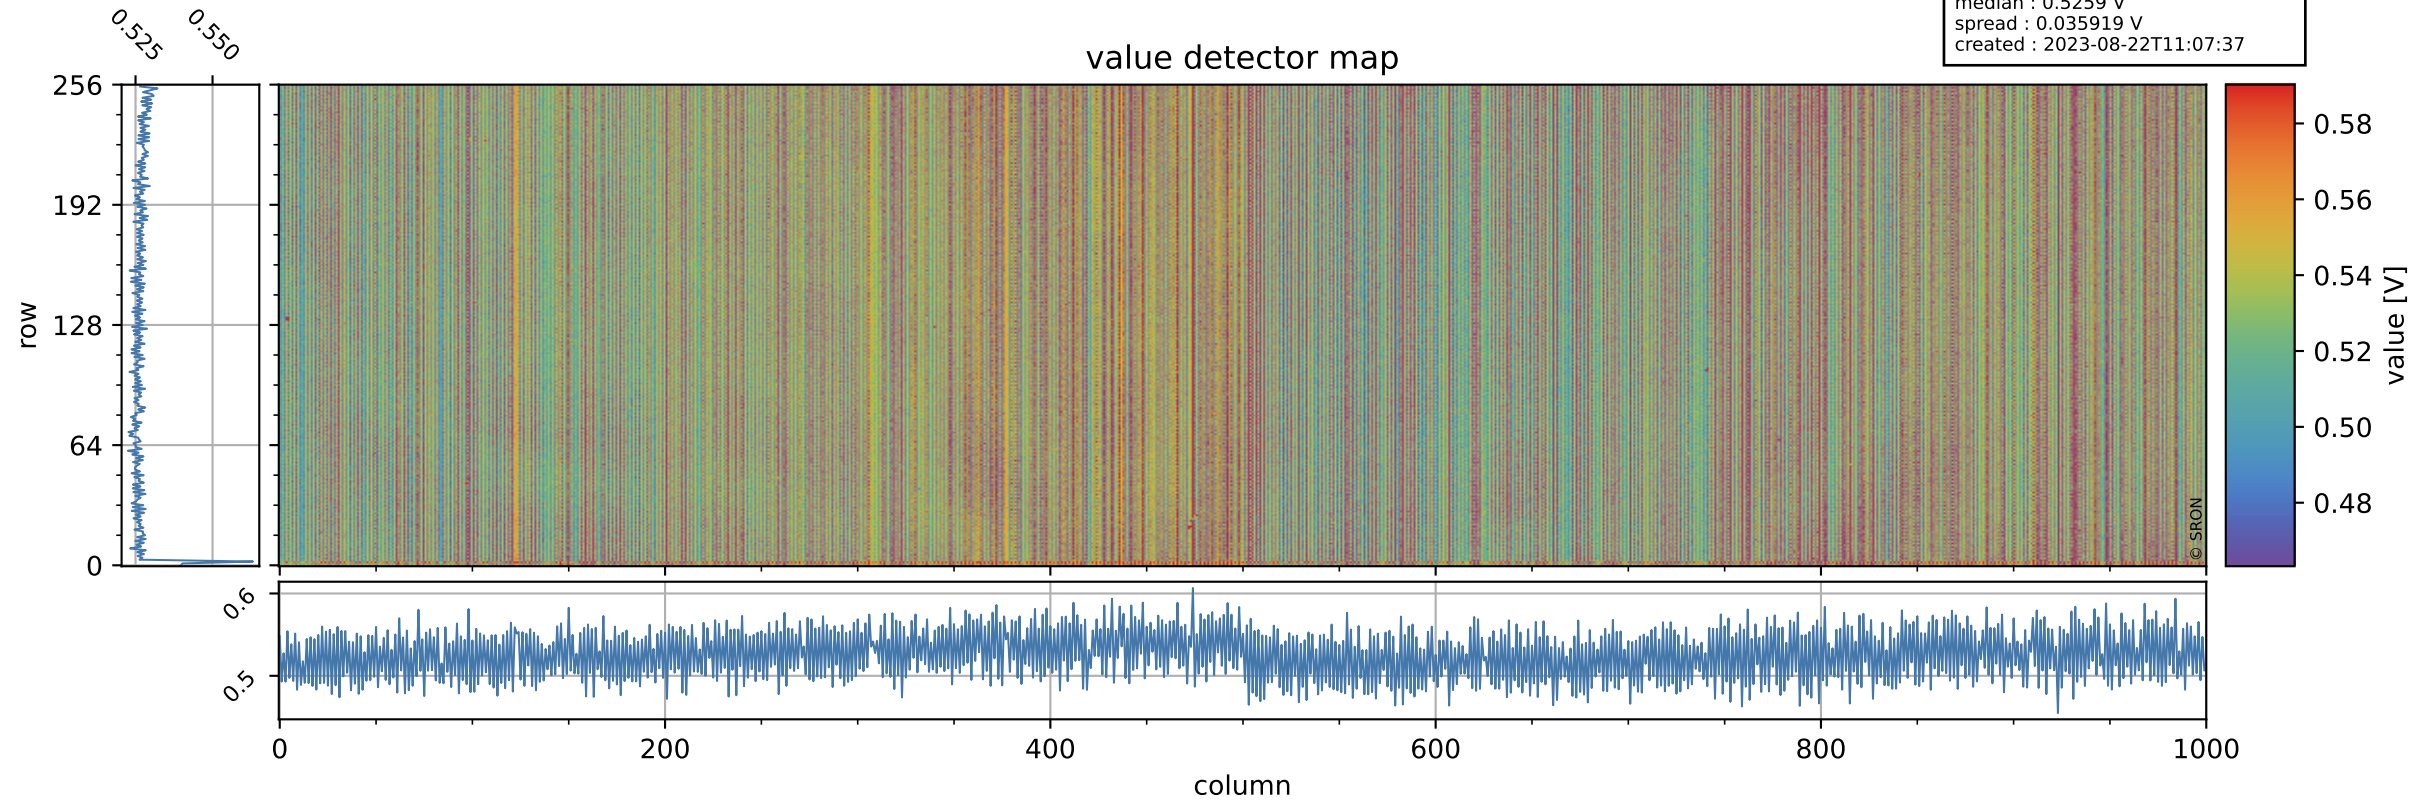

# Tropomi SWIR offset (beta nominal)

orbits : 20 in [14302, 14347]  
coverage : 2020-07-17 / 2020-07-20  
median : 0.5259 V  
spread : 0.035919 V  
created : 2023-08-22T11:07:37

## value detector map

# Tropomi SWIR offset (beta nominal)

orbits : 20 in [14302, 14347]  
coverage : 2020-07-17 / 2020-07-20  
median : 35.046  $\mu\text{V}$   
spread : 17.62  $\mu\text{V}$   
created : 2023-08-22T11:07:38

# Tropomi SWIR offset (beta nominal) ground-tracks of Sentinel-5P

orbits : 20 in [14302, 14347]  
coverage : 2020-07-17 / 2020-07-20  
created : 2023-08-22T11:07:38