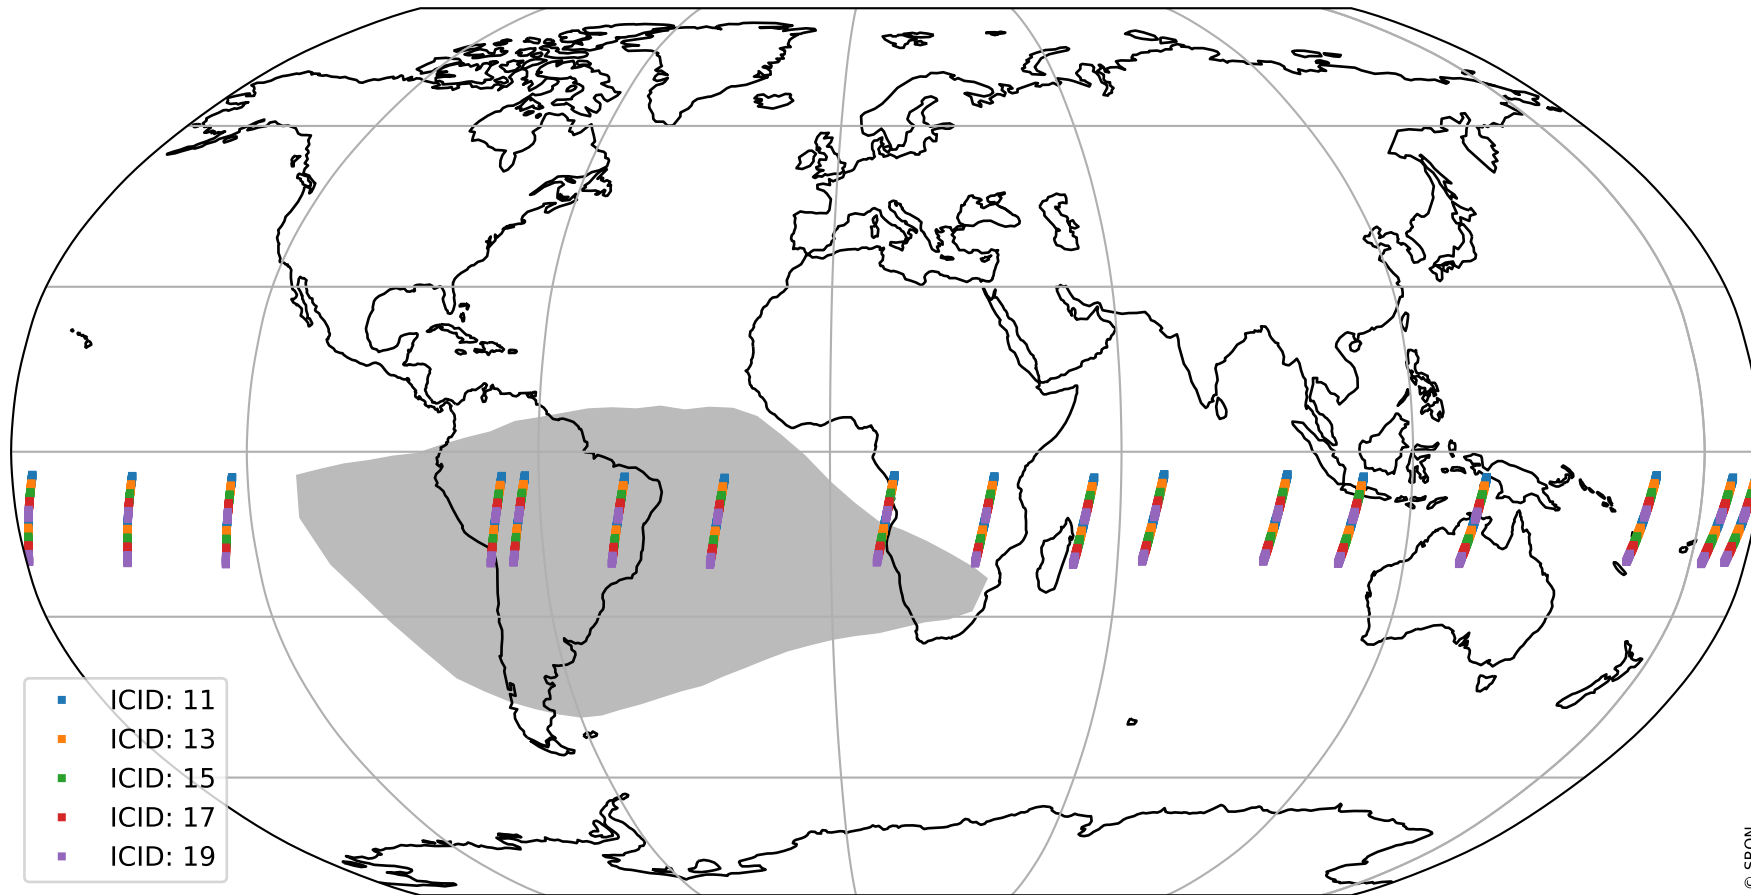

# Tropomi SWIR offset (beta nominal)

orbits : 17 in [14347, 14392]  
coverage : 2020-07-20 / 2020-07-23  
median : 31.018  $\mu\text{V}$   
spread : 15.385  $\mu\text{V}$   
created : 2023-08-22T11:07:39

# Tropomi SWIR offset (beta nominal)

orbits : 17 in [14347, 14392]  
coverage : 2020-07-20 / 2020-07-23  
median : -0.10999 mV  
spread : 0.38248 mV  
created : 2023-08-22T11:07:40

value compared with SWIR offset CKD

# Tropomi SWIR offset (beta nominal) ground-tracks of Sentinel-5P

orbits : 17 in [14347, 14392]  
coverage : 2020-07-20 / 2020-07-23  
created : 2023-08-22T11:07:40

# Tropomi SWIR offset (beta nominal)

orbits : [1867, 14392]  
coverage : 2018-02-20 / 2020-07-23  
created : 2023-08-22T11:07:40