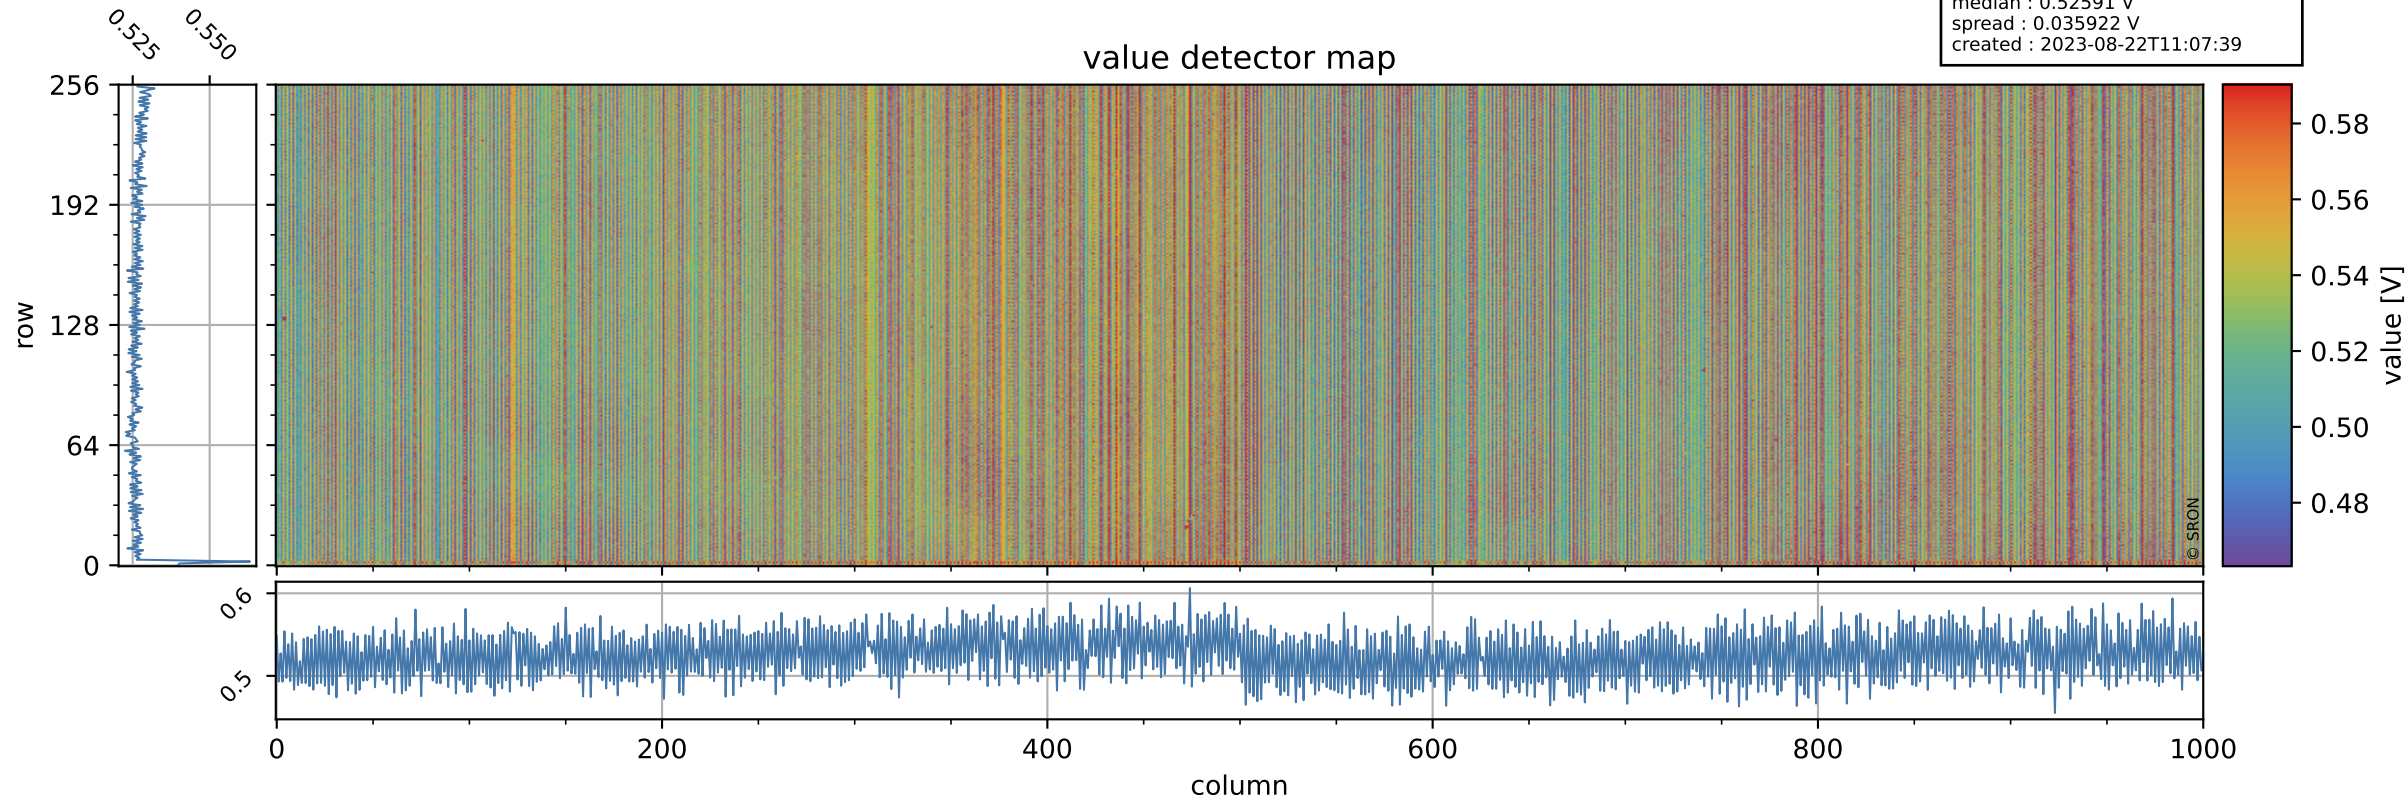

# Tropomi SWIR offset (beta nominal)

orbits : 17 in [14347, 14392]  
coverage : 2020-07-20 / 2020-07-23  
median : 0.52591 V  
spread : 0.035922 V  
created : 2023-08-22T11:07:39

## value detector map

# Tropomi SWIR offset (beta nominal)

orbits : 17 in [14347, 14392]  
coverage : 2020-07-20 / 2020-07-23  
median : 31.018  $\mu\text{V}$   
spread : 15.385  $\mu\text{V}$   
created : 2023-08-22T11:07:39

# Tropomi SWIR offset (beta nominal) ground-tracks of Sentinel-5P

orbits : 17 in [14347, 14392]  
coverage : 2020-07-20 / 2020-07-23  
created : 2023-08-22T11:07:40