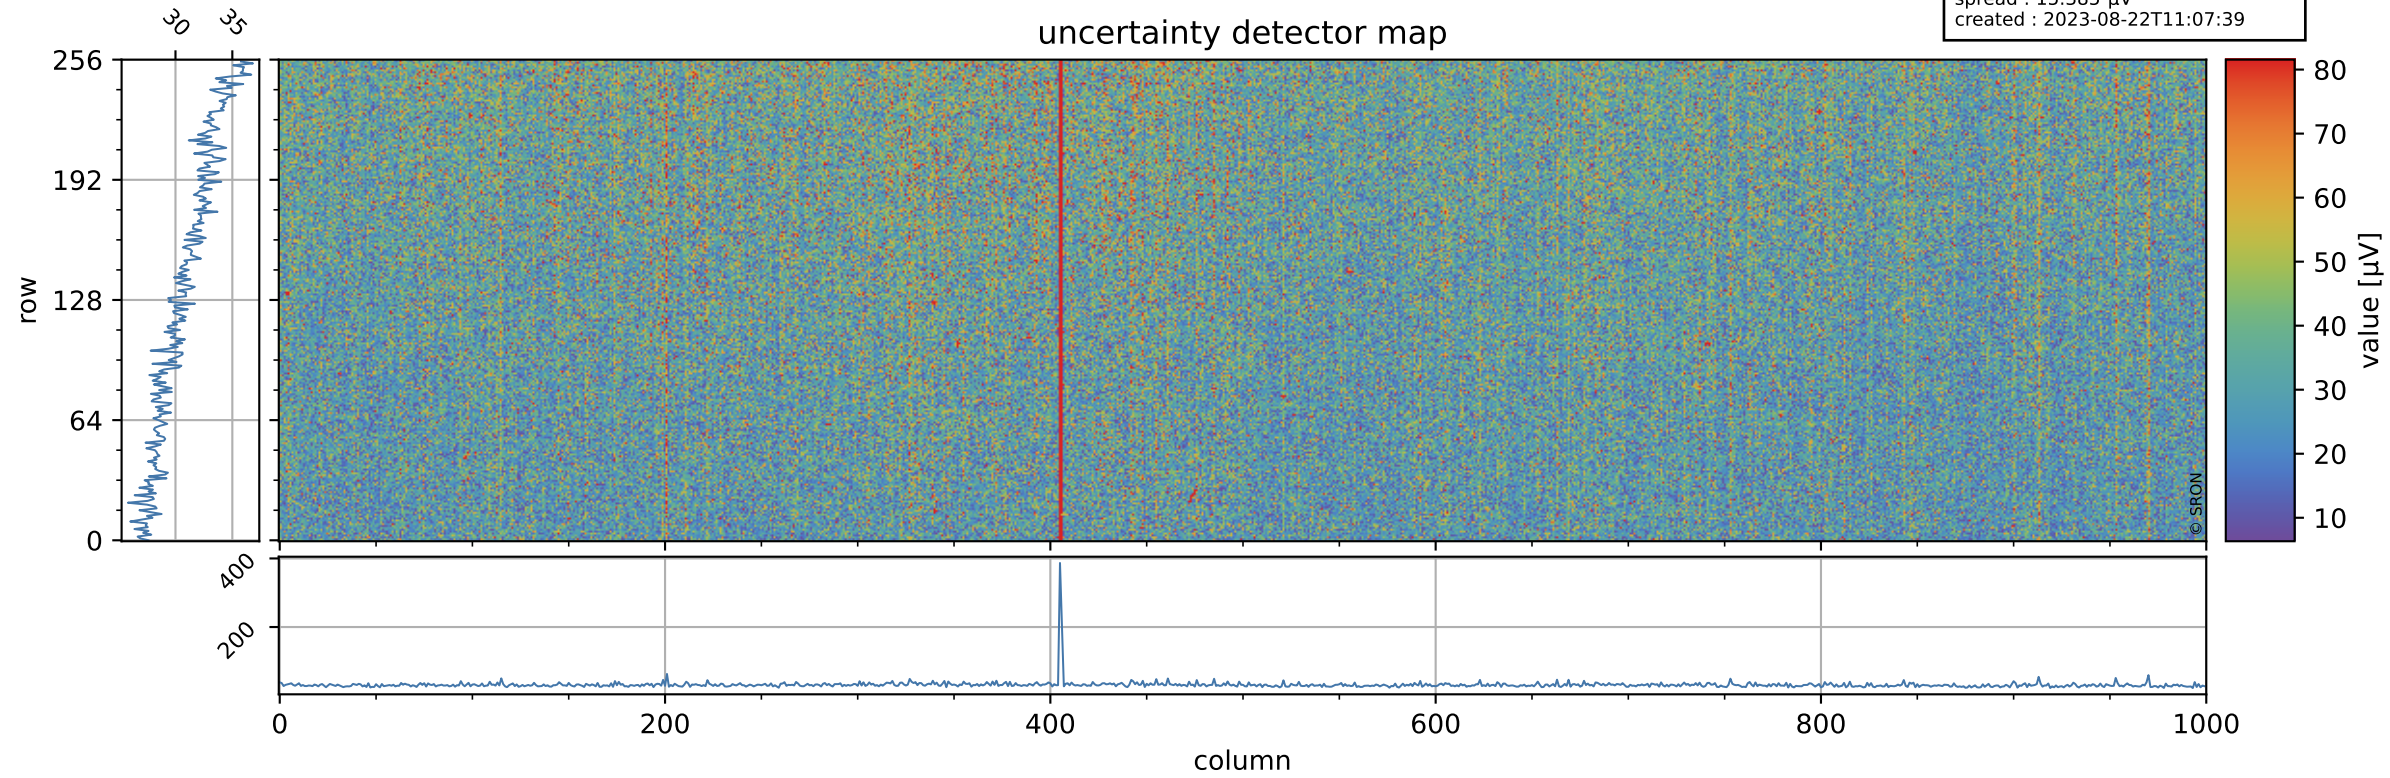

# Tropomi SWIR offset (beta nominal)

orbits : 17 in [14347, 14392]  
coverage : 2020-07-20 / 2020-07-23  
median : 0.52591 V  
spread : 0.035922 V  
created : 2023-08-22T11:07:39

## value detector map

# Tropomi SWIR offset (beta nominal)

orbits : 17 in [14347, 14392]  
coverage : 2020-07-20 / 2020-07-23  
median : 31.018  $\mu\text{V}$   
spread : 15.385  $\mu\text{V}$   
created : 2023-08-22T11:07:39

# Tropomi SWIR offset (beta nominal) ground-tracks of Sentinel-5P

orbits : 17 in [14347, 14392]  
coverage : 2020-07-20 / 2020-07-23  
created : 2023-08-22T11:07:40