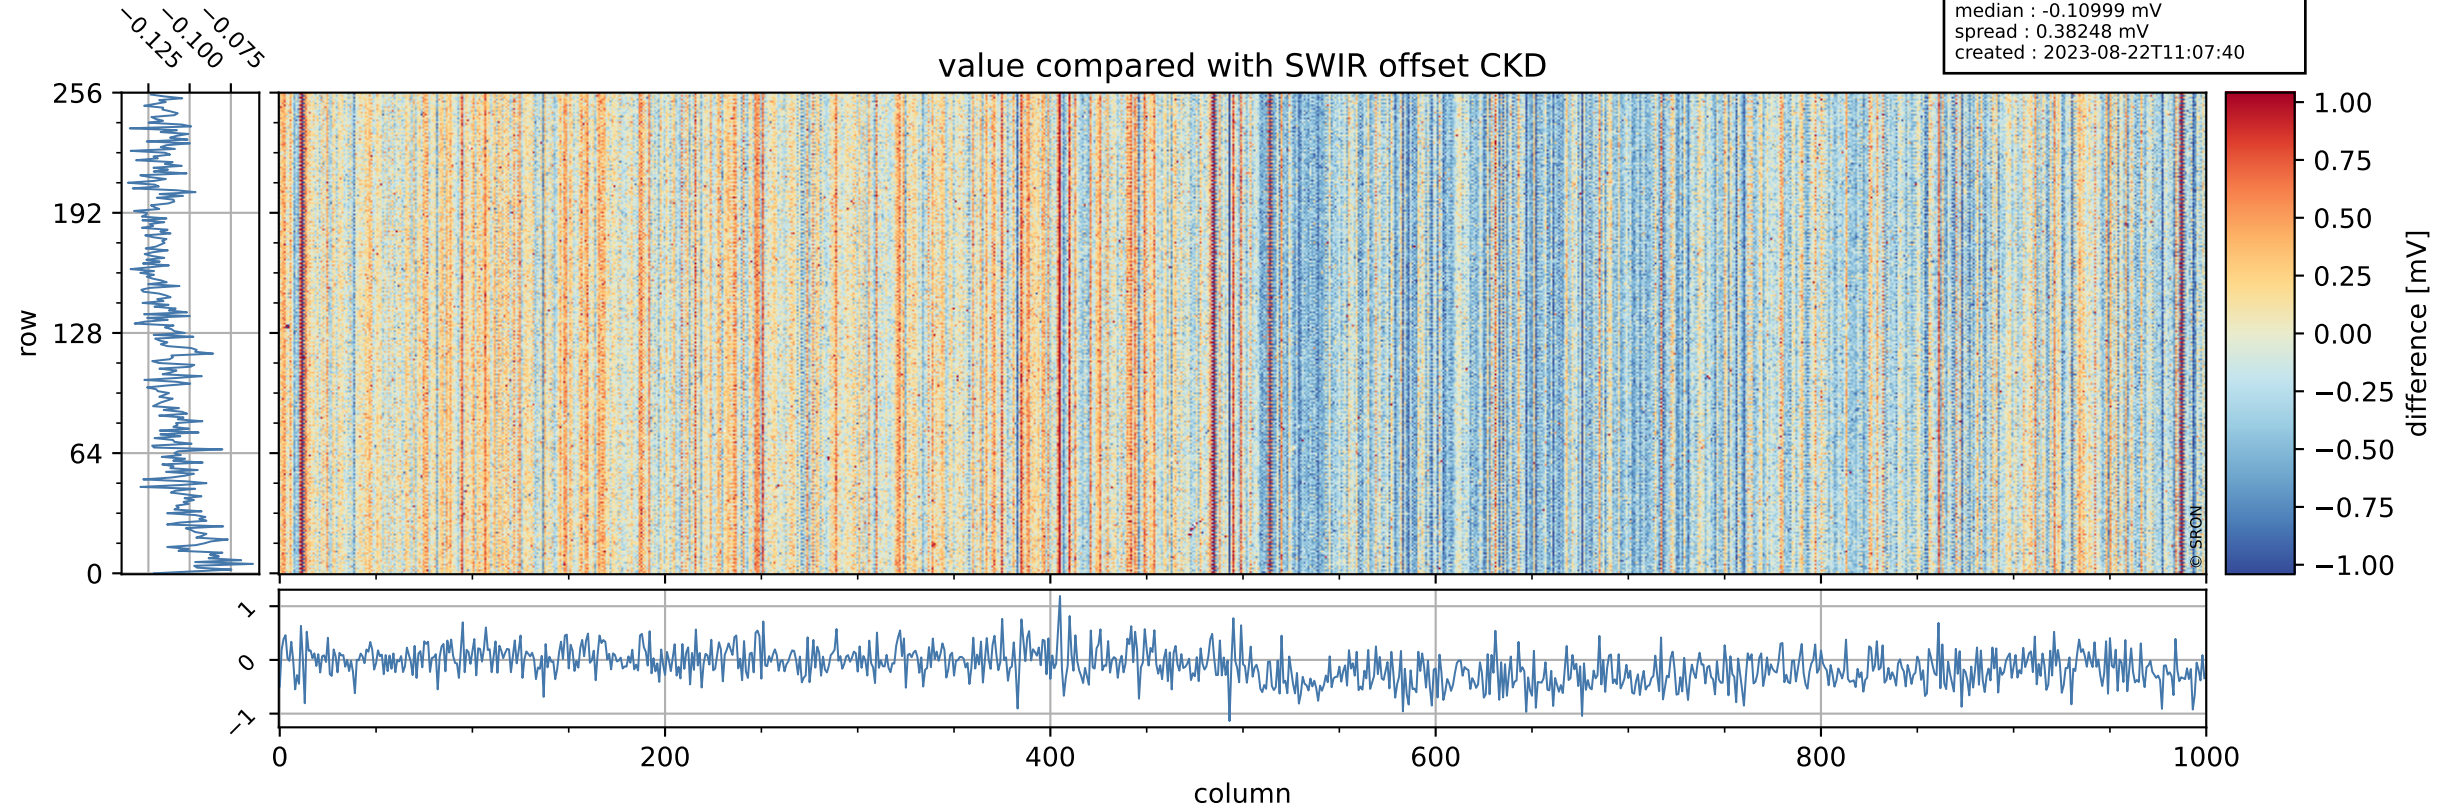

## value detector map

# Tropomi SWIR offset (beta nominal)

orbits : 17 in [14347, 14392]  
coverage : 2020-07-20 / 2020-07-23  
median : 31.018  $\mu\text{V}$   
spread : 15.385  $\mu\text{V}$   
created : 2023-08-22T11:07:39

# Tropomi SWIR offset (beta nominal)

orbits : 17 in [14347, 14392]  
coverage : 2020-07-20 / 2020-07-23  
median : -0.10999 mV  
spread : 0.38248 mV  
created : 2023-08-22T11:07:40

value compared with SWIR offset CKD

# Tropomi SWIR offset (beta nominal) ground-tracks of Sentinel-5P

orbits : 17 in [14347, 14392]  
coverage : 2020-07-20 / 2020-07-23  
created : 2023-08-22T11:07:40