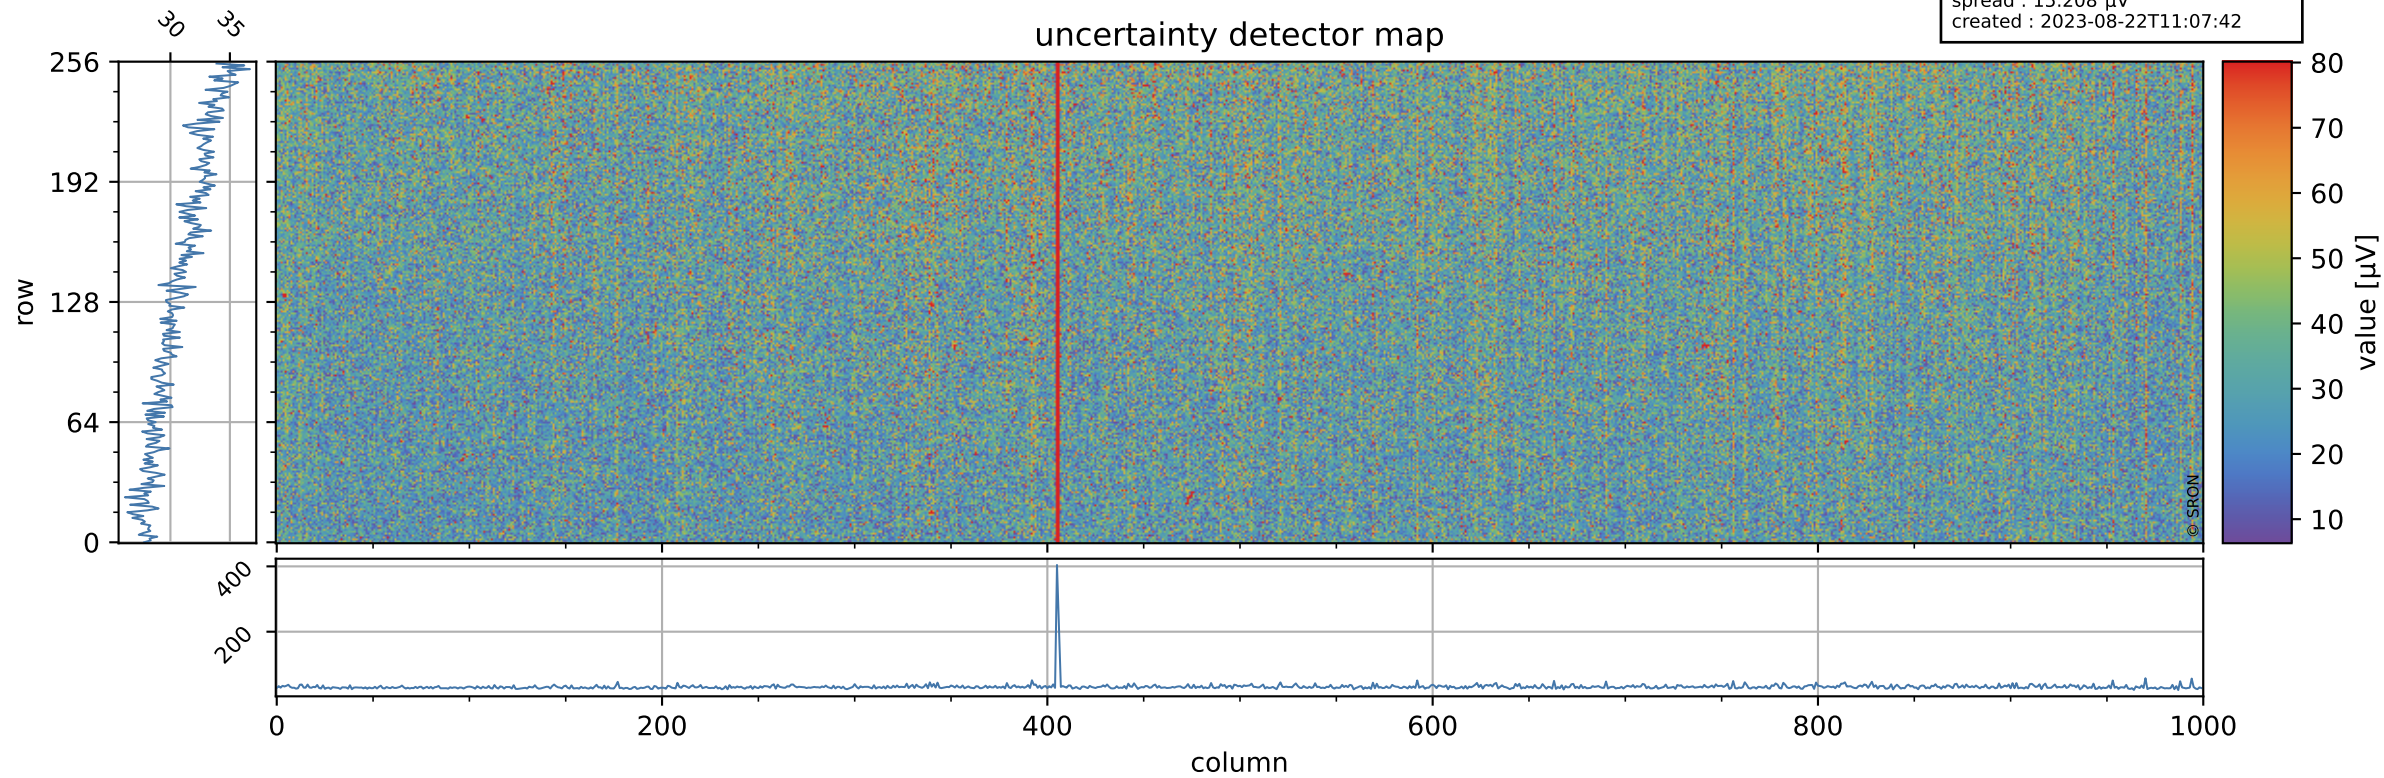

# Tropomi SWIR offset (beta nominal)

orbits : 20 in [14392, 14437]  
coverage : 2020-07-24 / 2020-07-26  
median : 0.52592 V  
spread : 0.035921 V  
created : 2023-08-22T11:07:41

## value detector map

# Tropomi SWIR offset (beta nominal)

orbits : 20 in [14392, 14437]  
coverage : 2020-07-24 / 2020-07-26  
median : 30.981  $\mu\text{V}$   
spread : 15.208  $\mu\text{V}$   
created : 2023-08-22T11:07:42

# Tropomi SWIR offset (beta nominal) ground-tracks of Sentinel-5P

orbits : 20 in [14392, 14437]  
coverage : 2020-07-24 / 2020-07-26  
created : 2023-08-22T11:07:42