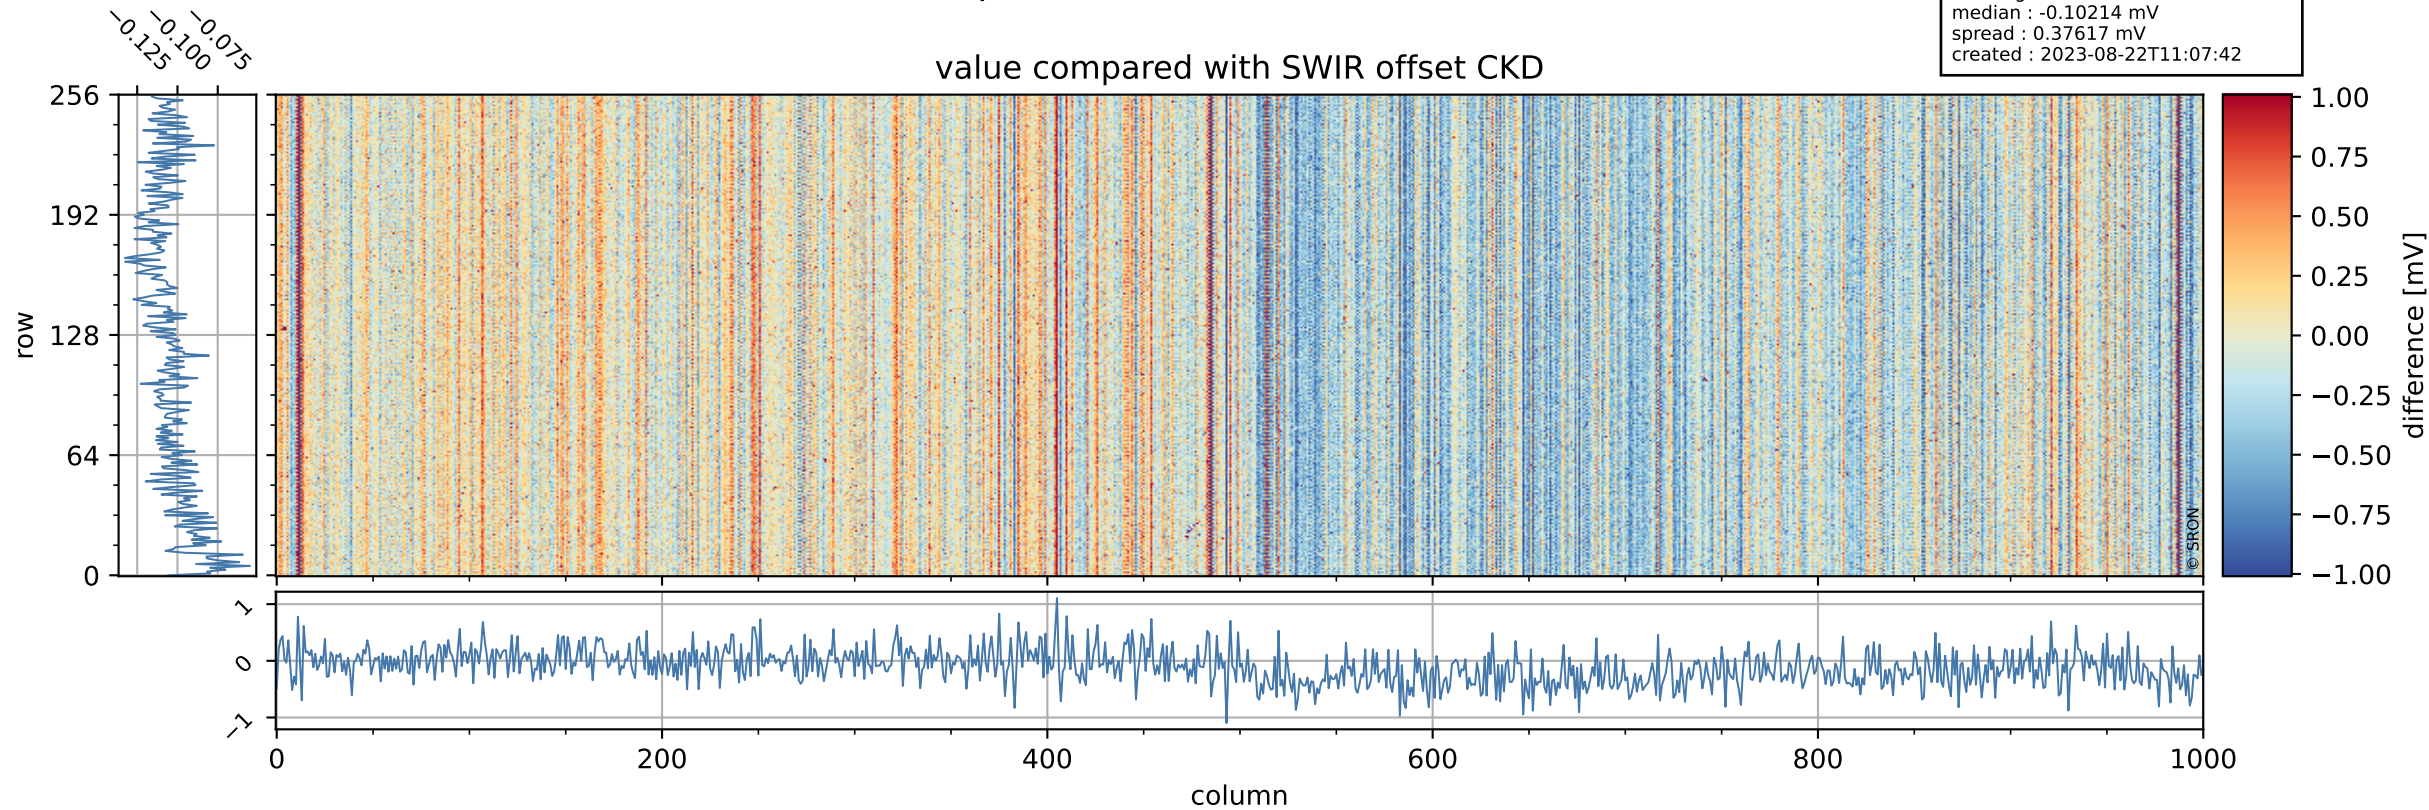

## value detector map

# Tropomi SWIR offset (beta nominal)

orbits : 20 in [14392, 14437]  
coverage : 2020-07-24 / 2020-07-26  
median : 30.981  $\mu\text{V}$   
spread : 15.208  $\mu\text{V}$   
created : 2023-08-22T11:07:42

# Tropomi SWIR offset (beta nominal)

orbits : 20 in [14392, 14437]  
coverage : 2020-07-24 / 2020-07-26  
median : -0.10214 mV  
spread : 0.37617 mV  
created : 2023-08-22T11:07:42

value compared with SWIR offset CKD

# Tropomi SWIR offset (beta nominal) ground-tracks of Sentinel-5P

orbits : 20 in [14392, 14437]  
coverage : 2020-07-24 / 2020-07-26  
created : 2023-08-22T11:07:42