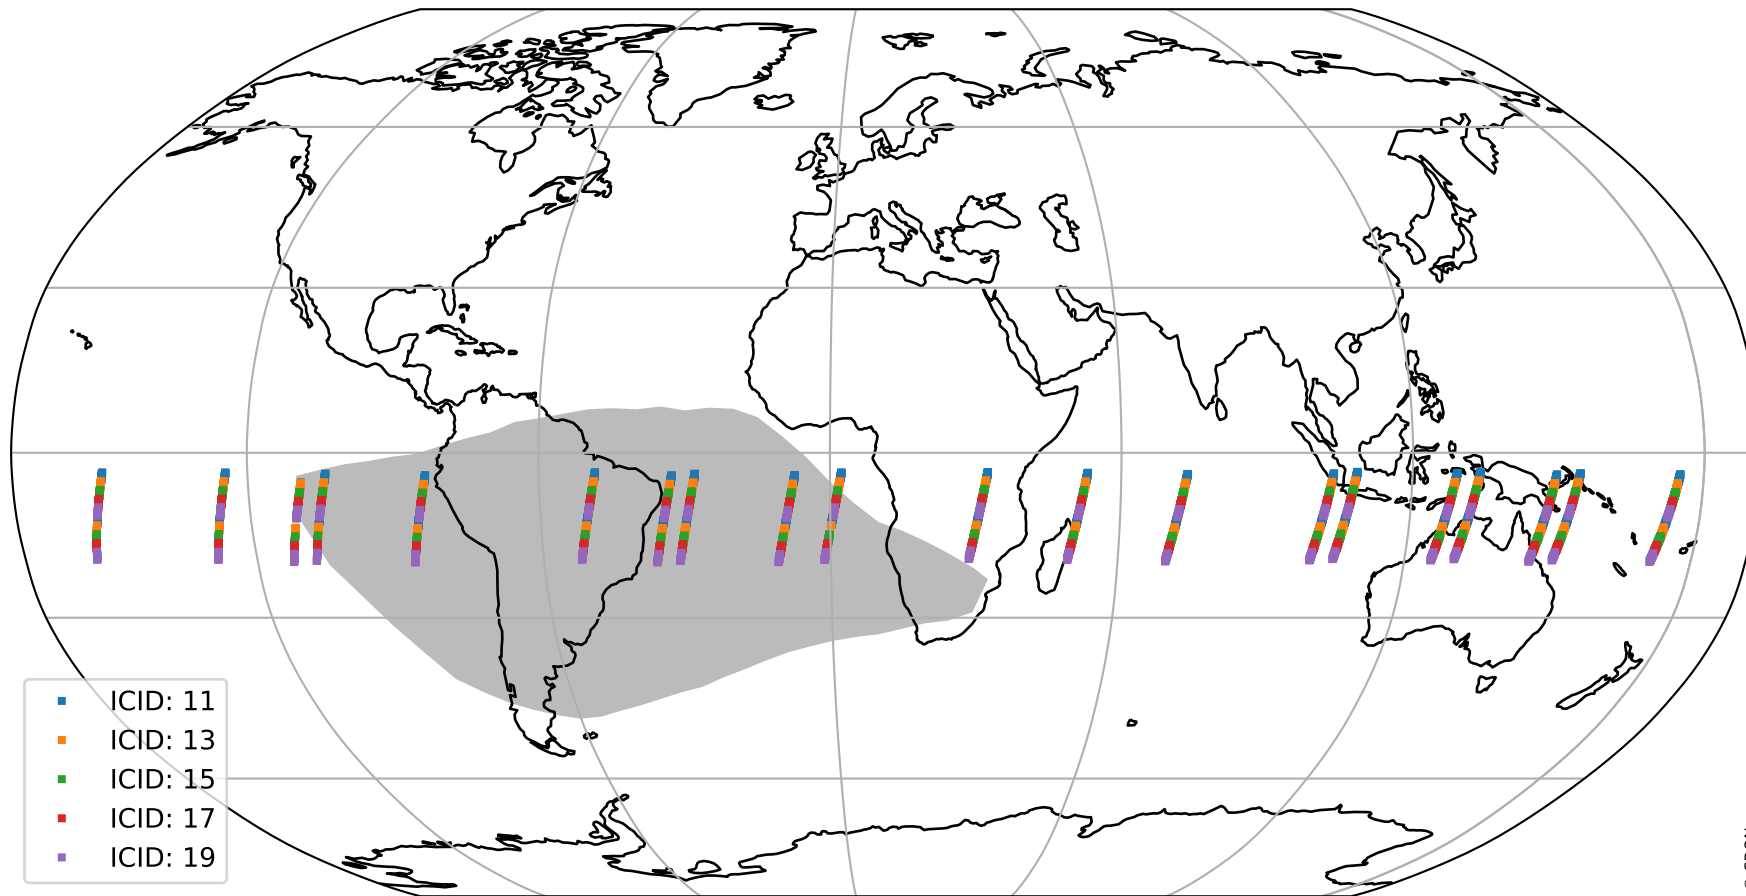

# Tropomi SWIR offset (beta nominal)

orbits : 20 in [14392, 14437]  
coverage : 2020-07-24 / 2020-07-26  
median : 30.981  $\mu\text{V}$   
spread : 15.208  $\mu\text{V}$   
created : 2023-08-22T11:07:42

# Tropomi SWIR offset (beta nominal)

orbits : 20 in [14392, 14437]  
coverage : 2020-07-24 / 2020-07-26  
median : -0.10214 mV  
spread : 0.37617 mV  
created : 2023-08-22T11:07:42

value compared with SWIR offset CKD

# Tropomi SWIR offset (beta nominal) ground-tracks of Sentinel-5P

orbits : 20 in [14392, 14437]  
coverage : 2020-07-24 / 2020-07-26  
created : 2023-08-22T11:07:42

# Tropomi SWIR offset (beta nominal)

orbits : [1867, 14437]  
coverage : 2018-02-20 / 2020-07-26  
created : 2023-08-22T11:07:42