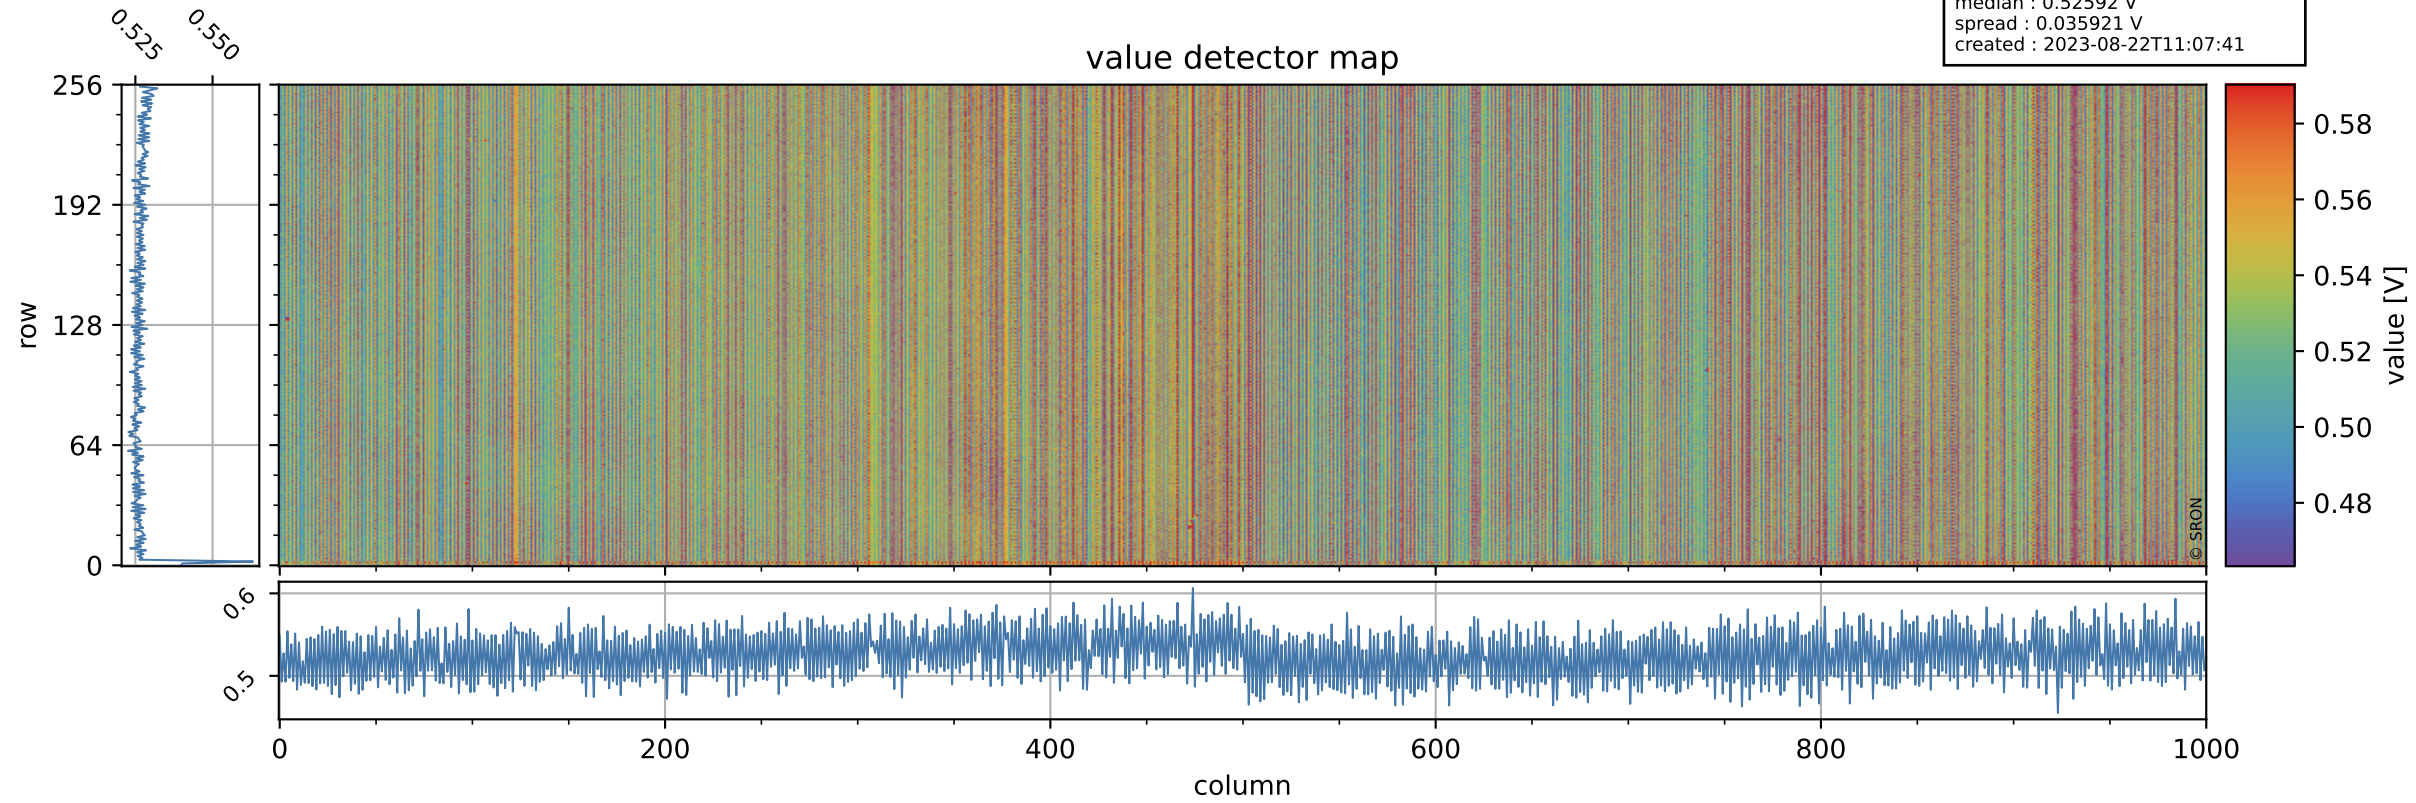

# Tropomi SWIR offset (beta nominal)

orbits : 20 in [14392, 14437]  
coverage : 2020-07-24 / 2020-07-26  
median : 0.52592 V  
spread : 0.035921 V  
created : 2023-08-22T11:07:41

## value detector map

# Tropomi SWIR offset (beta nominal)

orbits : 20 in [14392, 14437]  
coverage : 2020-07-24 / 2020-07-26  
median : 30.981  $\mu\text{V}$   
spread : 15.208  $\mu\text{V}$   
created : 2023-08-22T11:07:42

# Tropomi SWIR offset (beta nominal) ground-tracks of Sentinel-5P

orbits : 20 in [14392, 14437]  
coverage : 2020-07-24 / 2020-07-26  
created : 2023-08-22T11:07:42