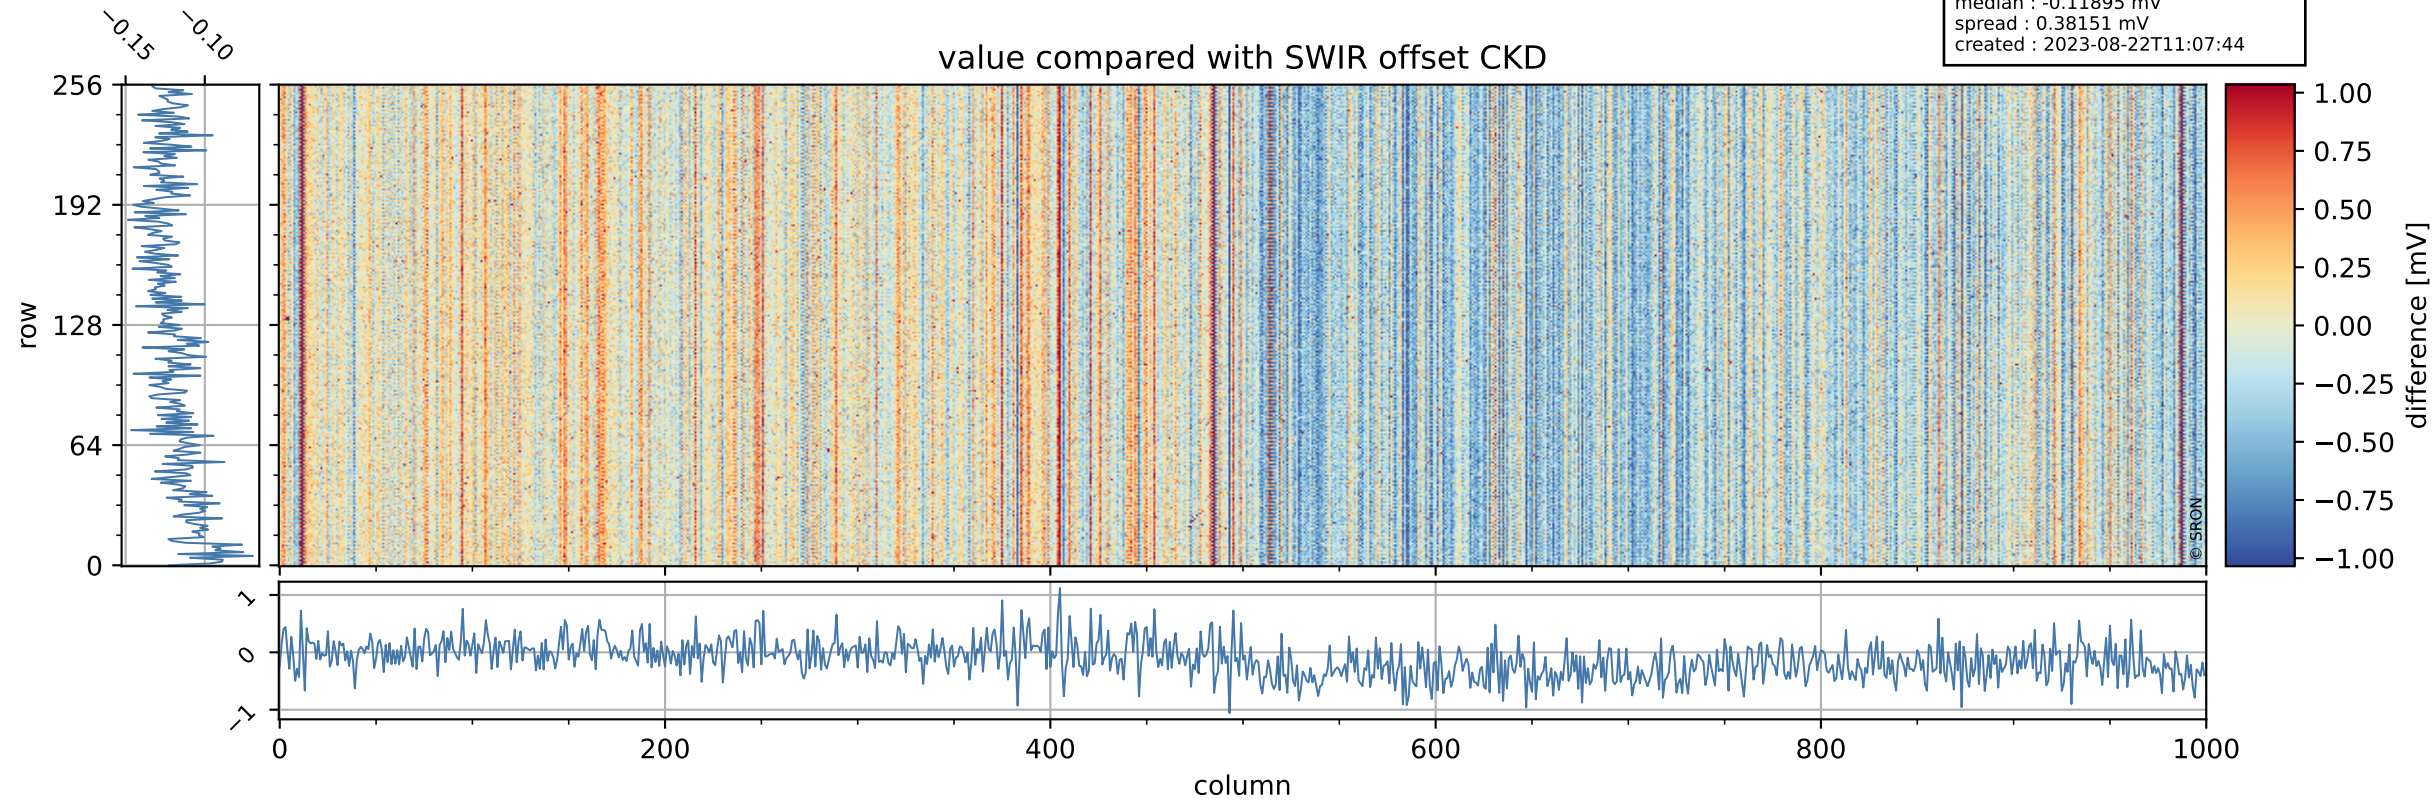

Tropomi SWIR offset (beta nominal)

orbits : 19 in [14437, 14482]
coverage : 2020-07-27 / 2020-07-30
median : 0.5259 V
spread : 0.03592 V
created : 2023-08-22T11:07:43

value detector map

Tropomi SWIR offset (beta nominal)

orbits : 19 in [14437, 14482]
coverage : 2020-07-27 / 2020-07-30
median : 30.649 μV
spread : 15.044 μV
created : 2023-08-22T11:07:43

Tropomi SWIR offset (beta nominal)

orbits : 19 in [14437, 14482]
coverage : 2020-07-27 / 2020-07-30
median : -0.11895 mV
spread : 0.38151 mV
created : 2023-08-22T11:07:44

value compared with SWIR offset CKD

Tropomi SWIR offset (beta nominal) ground-tracks of Sentinel-5P

orbits : 19 in [14437, 14482]
coverage : 2020-07-27 / 2020-07-30
created : 2023-08-22T11:07:44

Tropomi SWIR offset (beta nominal)

orbits : [1867, 14482]
coverage : 2018-02-20 / 2020-07-30
created : 2023-08-22T11:07:44

trend of detector median & temperatures