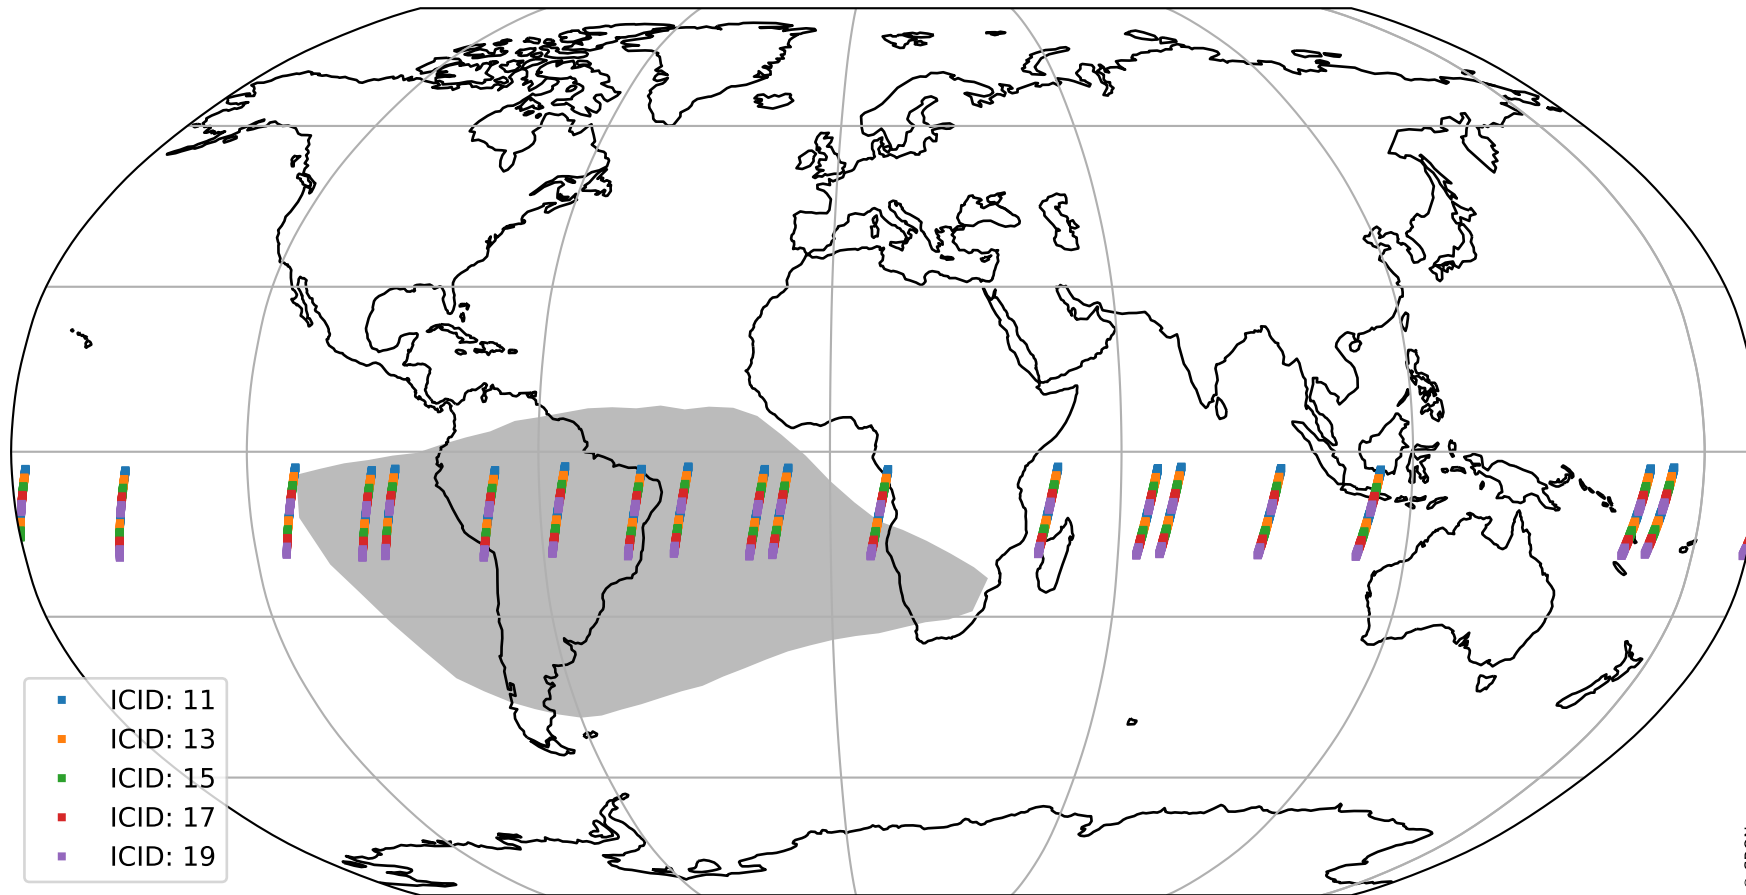

Tropomi SWIR offset (beta nominal)

orbits : 19 in [14437, 14482]
coverage : 2020-07-27 / 2020-07-30
median : 0.5259 V
spread : 0.03592 V
created : 2023-08-22T11:07:43

value detector map

Tropomi SWIR offset (beta nominal)

orbits : 19 in [14437, 14482]
coverage : 2020-07-27 / 2020-07-30
median : 30.649 μV
spread : 15.044 μV
created : 2023-08-22T11:07:43

Tropomi SWIR offset (beta nominal)

orbits : 19 in [14437, 14482]
coverage : 2020-07-27 / 2020-07-30
median : -0.11895 mV
spread : 0.38151 mV
created : 2023-08-22T11:07:44

value compared with SWIR offset CKD

Tropomi SWIR offset (beta nominal) ground-tracks of Sentinel-5P

orbits : 19 in [14437, 14482]
coverage : 2020-07-27 / 2020-07-30
created : 2023-08-22T11:07:44

Tropomi SWIR offset (beta nominal)

orbits : [1867, 14482]
coverage : 2018-02-20 / 2020-07-30
created : 2023-08-22T11:07:44

trend of detector median & temperatures