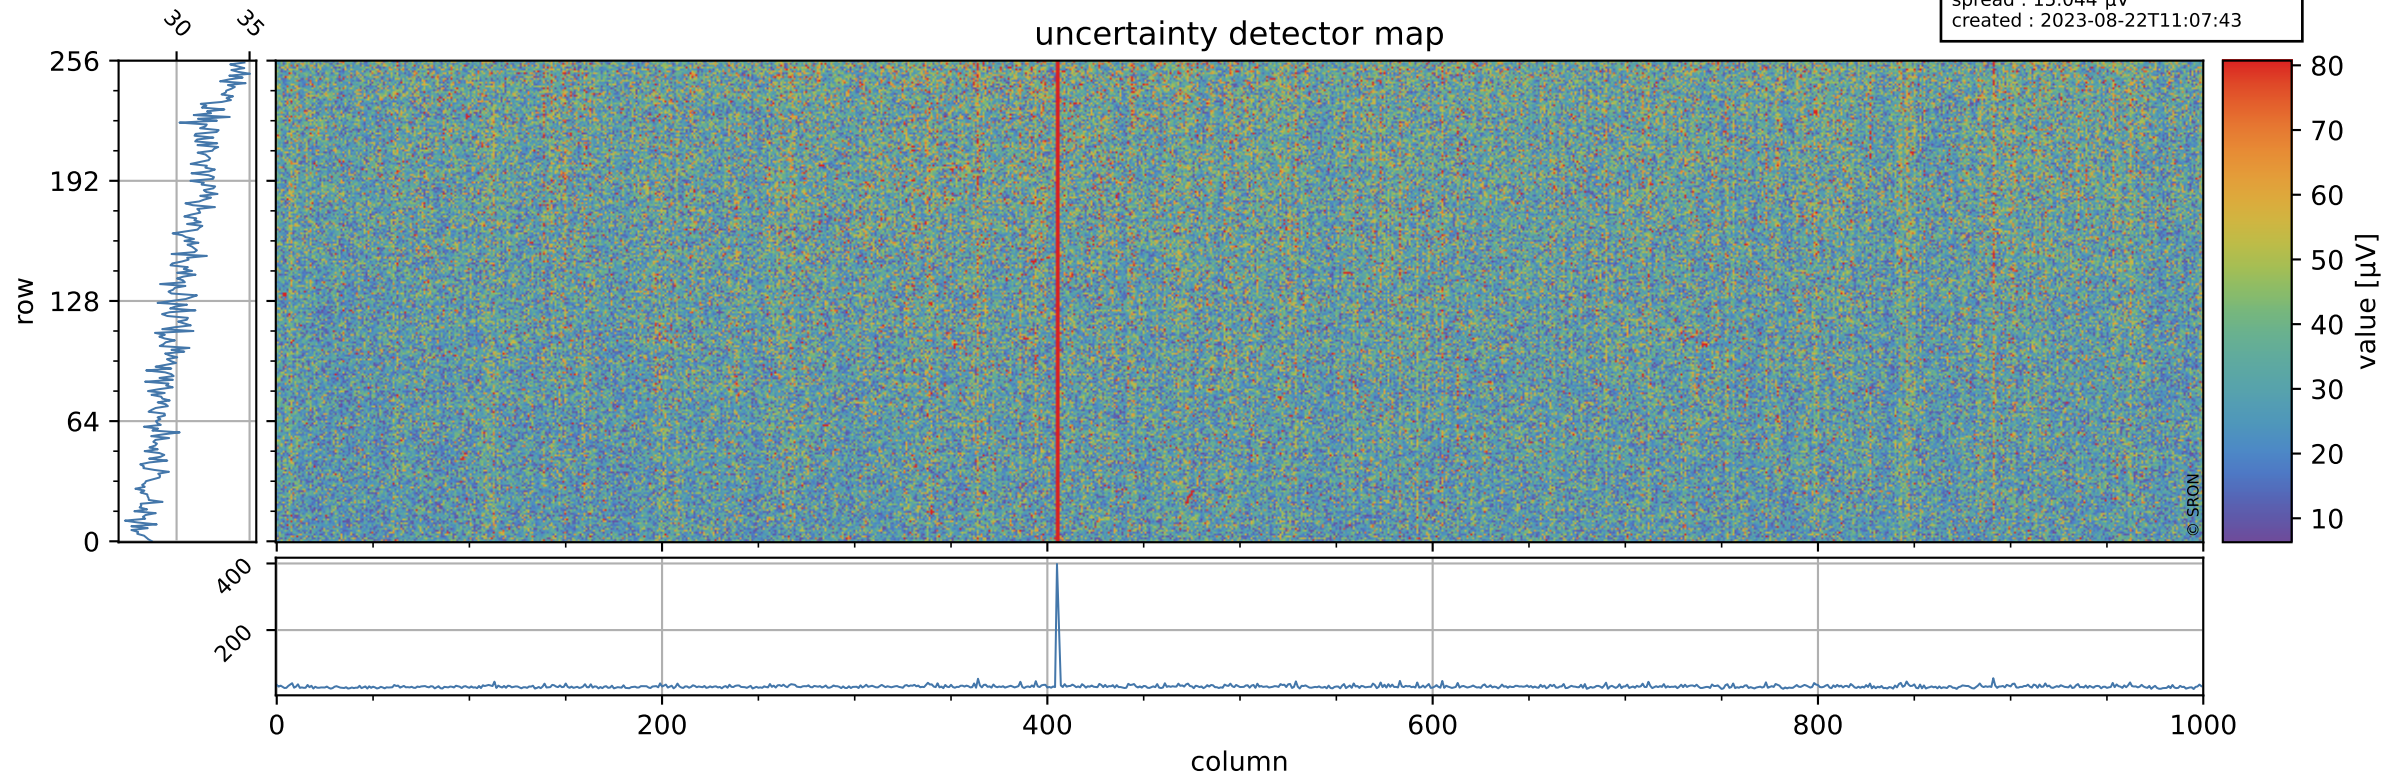

Tropomi SWIR offset (beta nominal)

orbits : 19 in [14437, 14482]
coverage : 2020-07-27 / 2020-07-30
median : 0.5259 V
spread : 0.03592 V
created : 2023-08-22T11:07:43

value detector map

Tropomi SWIR offset (beta nominal)

orbits : 19 in [14437, 14482]
coverage : 2020-07-27 / 2020-07-30
median : 30.649 μV
spread : 15.044 μV
created : 2023-08-22T11:07:43

Tropomi SWIR offset (beta nominal)

orbits : 19 in [14437, 14482]
coverage : 2020-07-27 / 2020-07-30
median : -0.11895 mV
spread : 0.38151 mV
created : 2023-08-22T11:07:44

value compared with SWIR offset CKD

Tropomi SWIR offset (beta nominal) ground-tracks of Sentinel-5P

orbits : 19 in [14437, 14482]
coverage : 2020-07-27 / 2020-07-30
created : 2023-08-22T11:07:44

Tropomi SWIR offset (beta nominal)

orbits : [1867, 14482]
coverage : 2018-02-20 / 2020-07-30
created : 2023-08-22T11:07:44

trend of detector median & temperatures