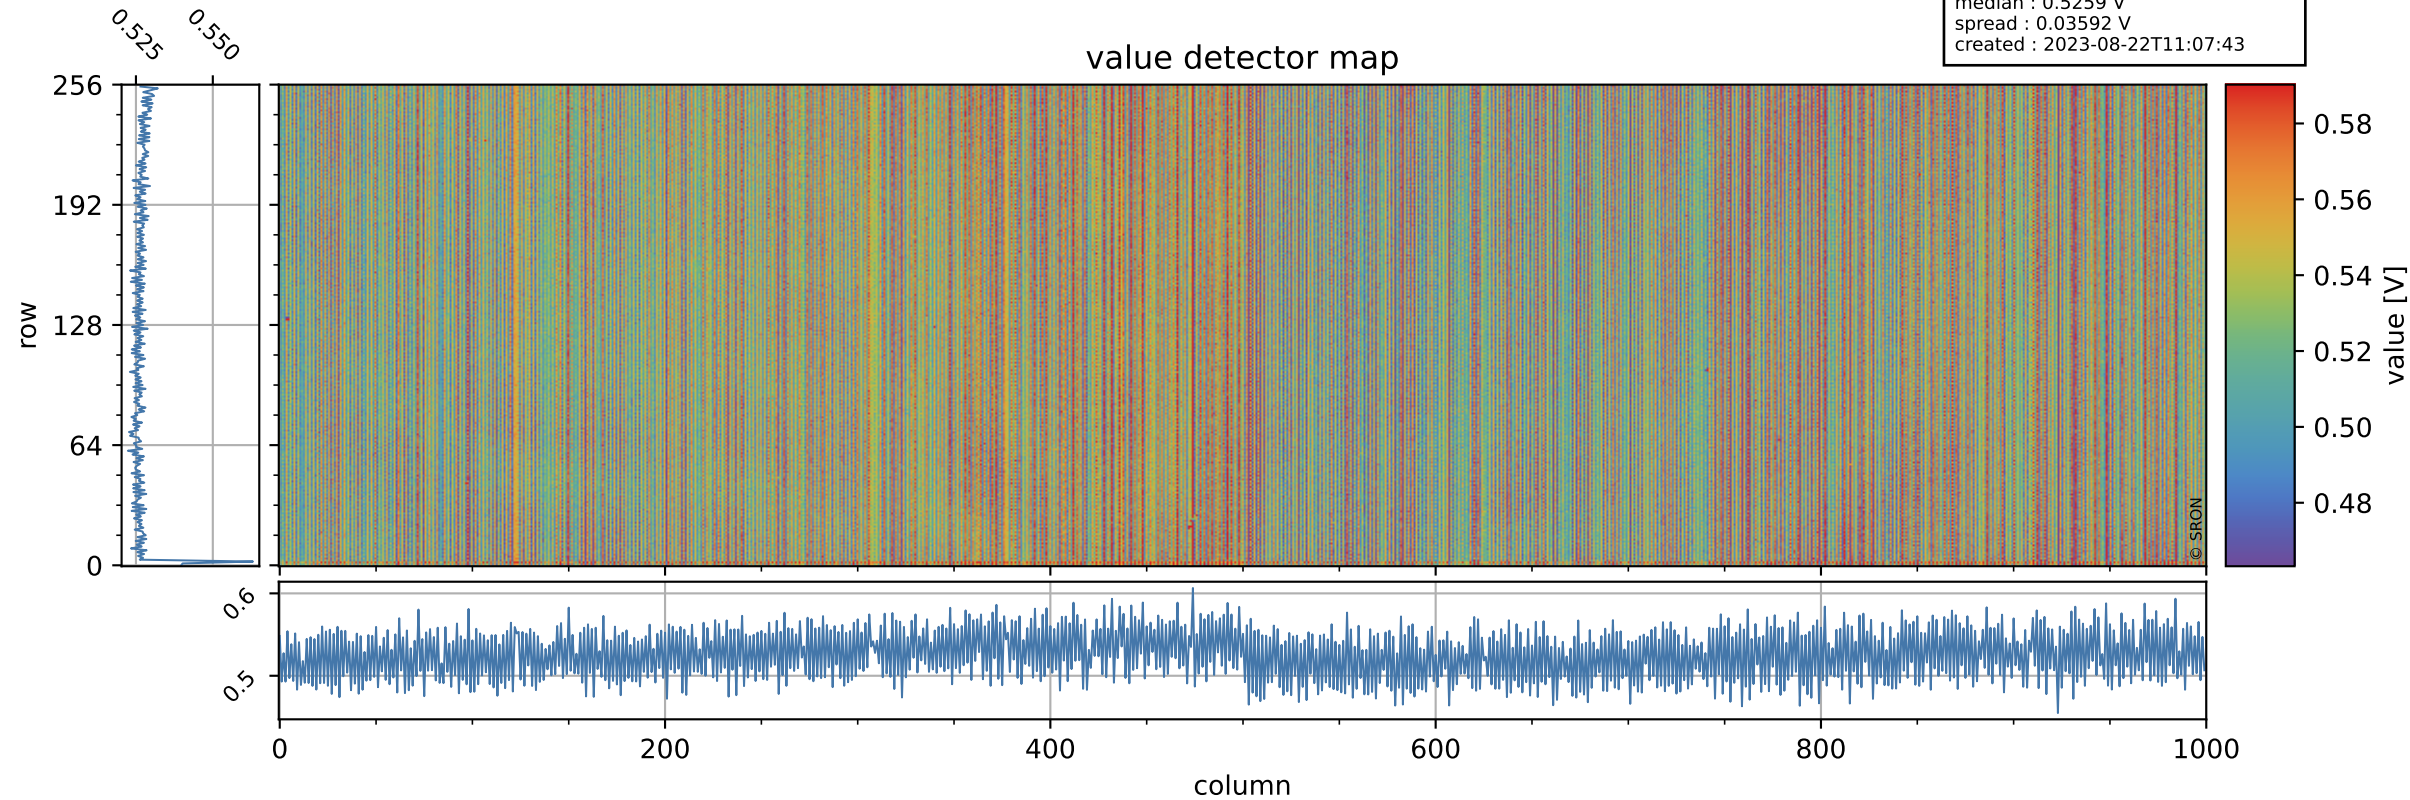

Tropomi SWIR offset (beta nominal)

orbits : 19 in [14437, 14482]
coverage : 2020-07-27 / 2020-07-30
median : 0.5259 V
spread : 0.03592 V
created : 2023-08-22T11:07:43

value detector map

Tropomi SWIR offset (beta nominal)

orbits : 19 in [14437, 14482]
coverage : 2020-07-27 / 2020-07-30
median : 30.649 μV
spread : 15.044 μV
created : 2023-08-22T11:07:43

Tropomi SWIR offset (beta nominal)

orbits : 19 in [14437, 14482]
coverage : 2020-07-27 / 2020-07-30
median : -0.11895 mV
spread : 0.38151 mV
created : 2023-08-22T11:07:44

value compared with SWIR offset CKD

Tropomi SWIR offset (beta nominal) ground-tracks of Sentinel-5P

orbits : 19 in [14437, 14482]
coverage : 2020-07-27 / 2020-07-30
created : 2023-08-22T11:07:44

Tropomi SWIR offset (beta nominal)

orbits : [1867, 14482]
coverage : 2018-02-20 / 2020-07-30
created : 2023-08-22T11:07:44

trend of detector median & temperatures