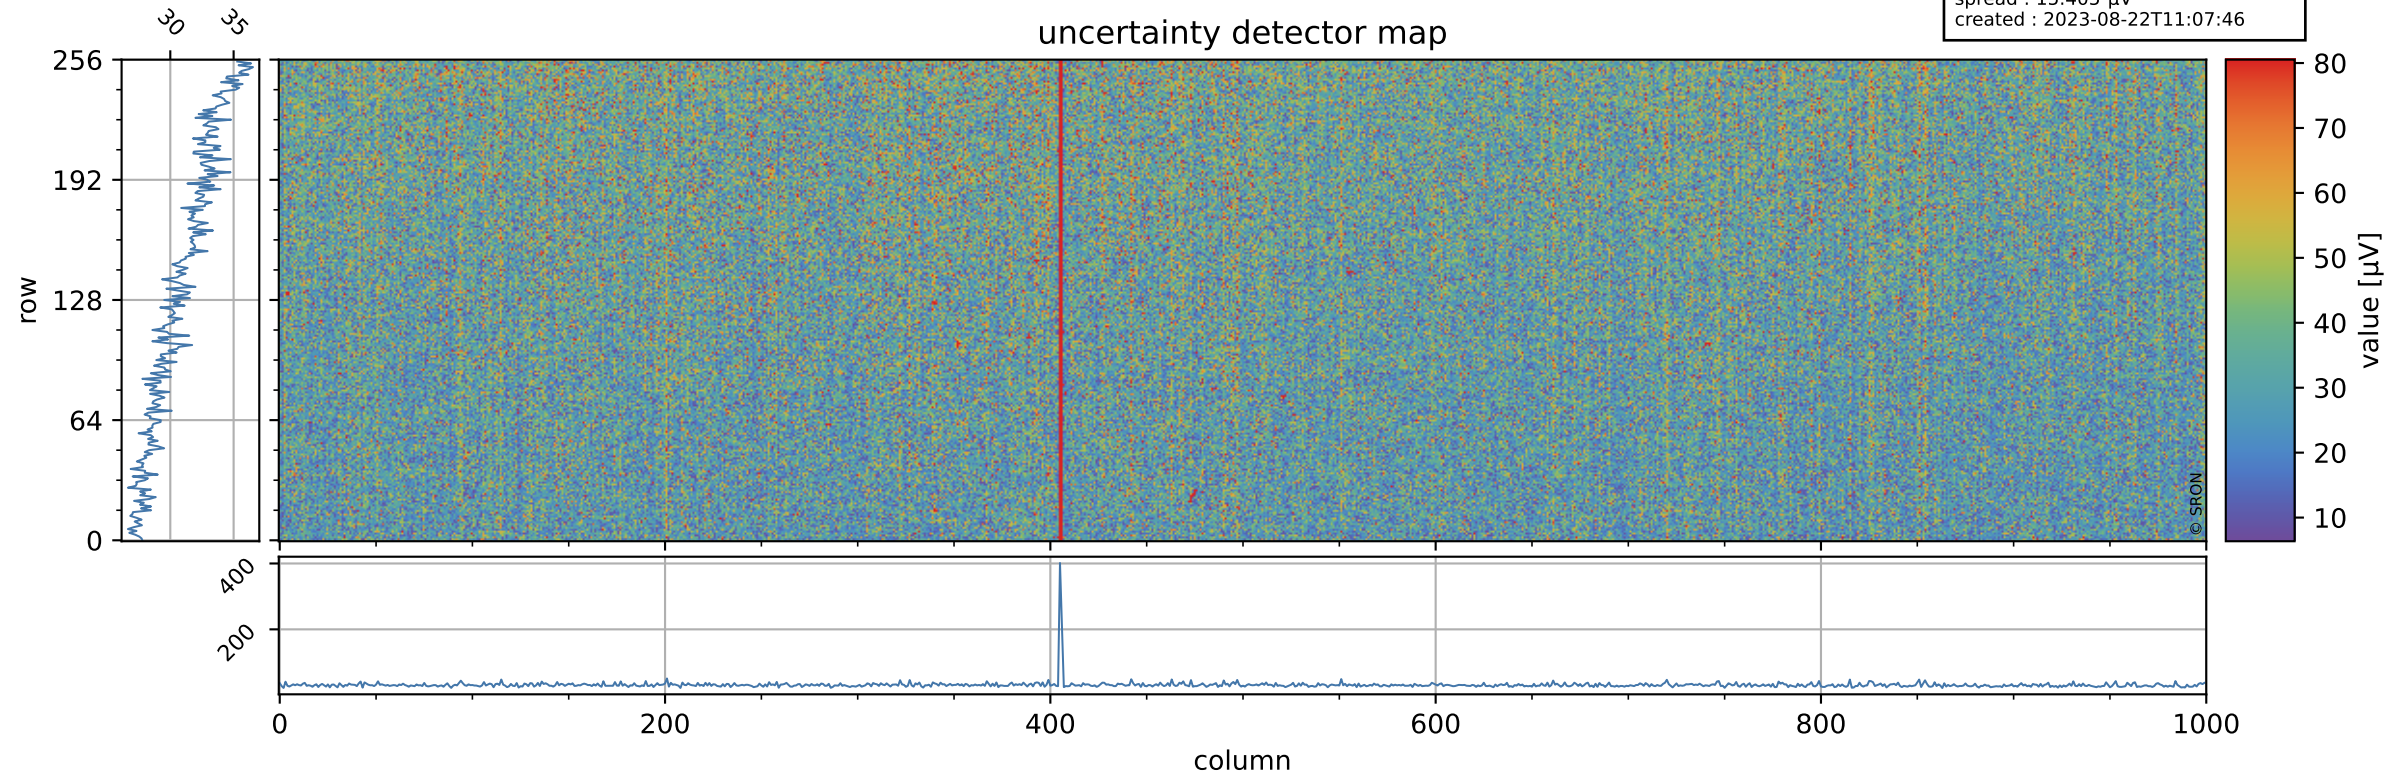

Tropomi SWIR offset (beta nominal)

orbits : 20 in [14482, 14527]
coverage : 2020-07-30 / 2020-08-02
median : 0.52591 V
spread : 0.03592 V
created : 2023-08-22T11:07:45

value detector map

Tropomi SWIR offset (beta nominal)

orbits : 20 in [14482, 14527]
coverage : 2020-07-30 / 2020-08-02
median : 31.06 μV
spread : 15.405 μV
created : 2023-08-22T11:07:46

Tropomi SWIR offset (beta nominal)

orbits : 20 in [14482, 14527]
coverage : 2020-07-30 / 2020-08-02
median : -0.11052 mV
spread : 0.37329 mV
created : 2023-08-22T11:07:46

value compared with SWIR offset CKD

Tropomi SWIR offset (beta nominal) ground-tracks of Sentinel-5P

orbits : 20 in [14482, 14527]
coverage : 2020-07-30 / 2020-08-02
created : 2023-08-22T11:07:46

Tropomi SWIR offset (beta nominal)

orbits : [1867, 14527]
coverage : 2018-02-20 / 2020-08-02
created : 2023-08-22T11:07:46

trend of detector median & temperatures