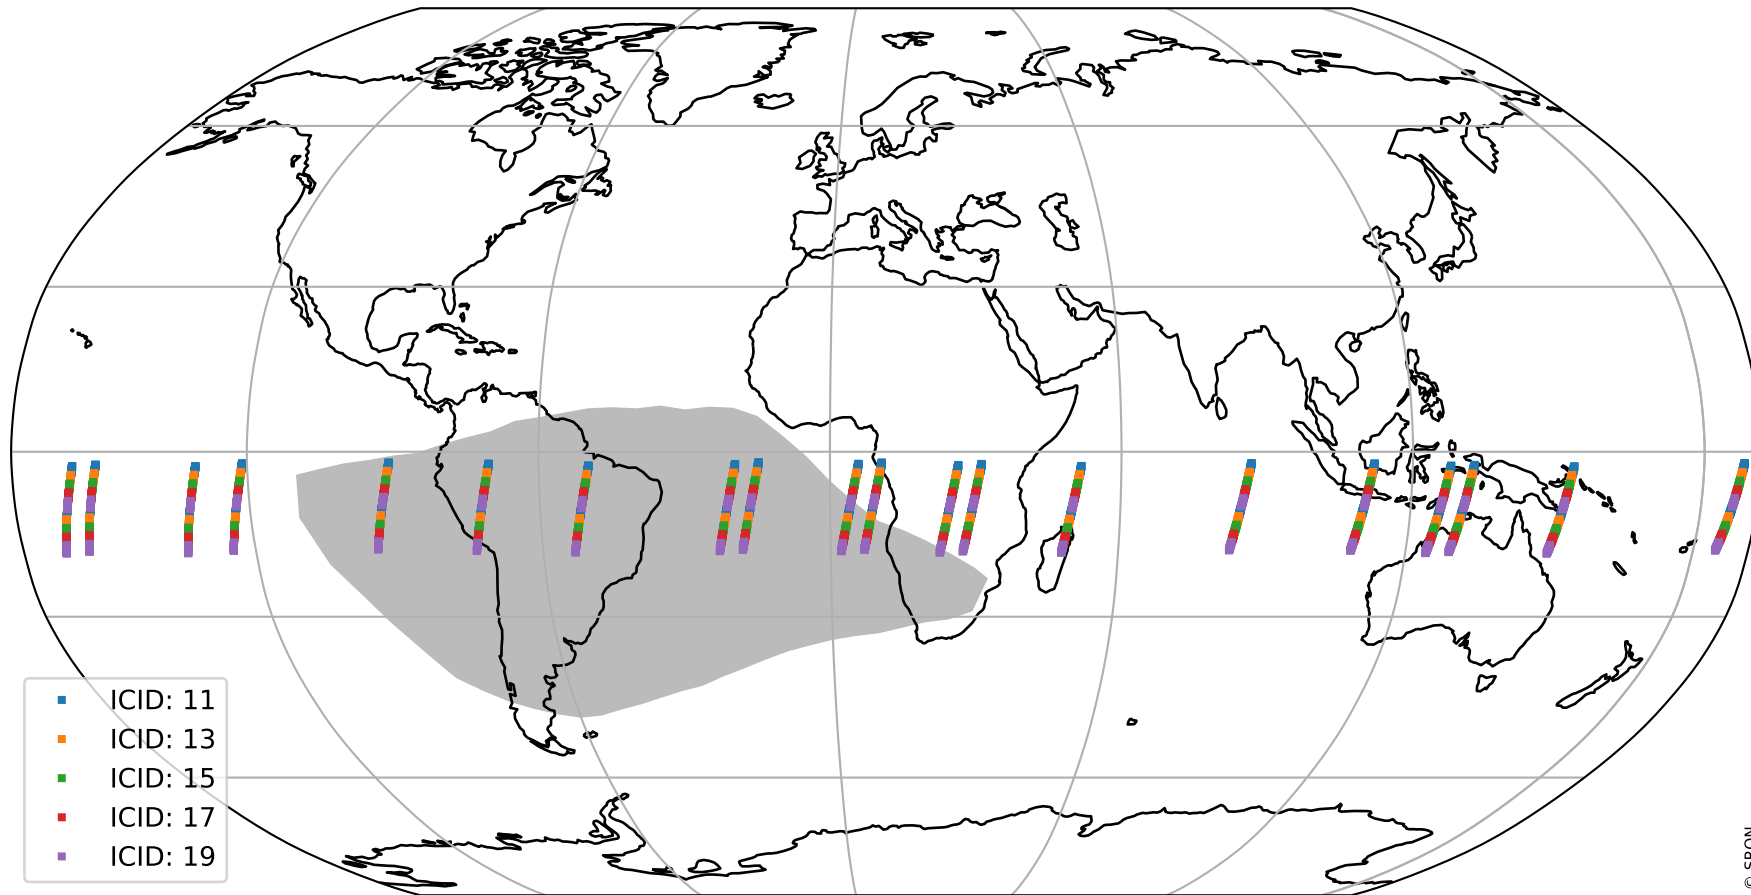

Tropomi SWIR offset (beta nominal)

orbits : 20 in [14482, 14527]
coverage : 2020-07-30 / 2020-08-02
median : 0.52591 V
spread : 0.03592 V
created : 2023-08-22T11:07:45

value detector map

Tropomi SWIR offset (beta nominal)

orbits : 20 in [14482, 14527]
coverage : 2020-07-30 / 2020-08-02
median : 31.06 μV
spread : 15.405 μV
created : 2023-08-22T11:07:46

Tropomi SWIR offset (beta nominal)

orbits : 20 in [14482, 14527]
coverage : 2020-07-30 / 2020-08-02
median : -0.11052 mV
spread : 0.37329 mV
created : 2023-08-22T11:07:46

value compared with SWIR offset CKD

Tropomi SWIR offset (beta nominal) ground-tracks of Sentinel-5P

orbits : 20 in [14482, 14527]
coverage : 2020-07-30 / 2020-08-02
created : 2023-08-22T11:07:46

Tropomi SWIR offset (beta nominal)

orbits : [1867, 14527]
coverage : 2018-02-20 / 2020-08-02
created : 2023-08-22T11:07:46

trend of detector median & temperatures