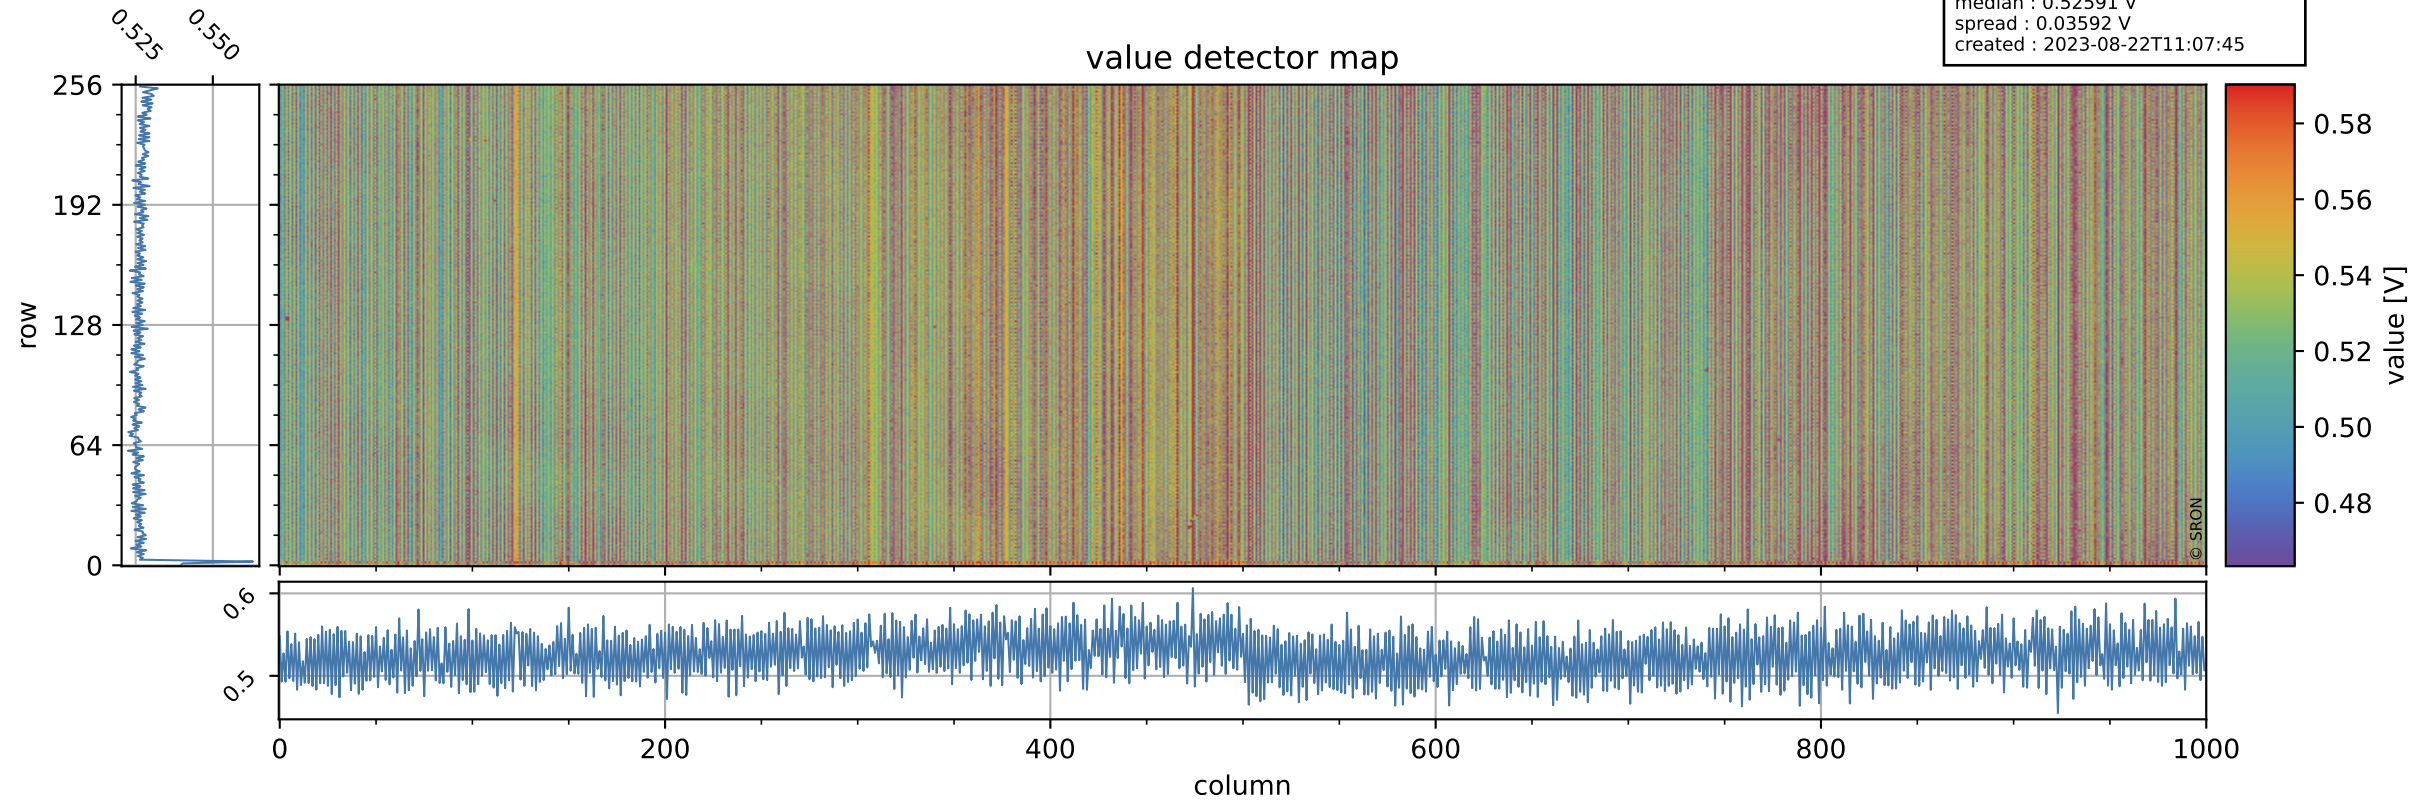

Tropomi SWIR offset (beta nominal)

orbits : 20 in [14482, 14527]
coverage : 2020-07-30 / 2020-08-02
median : 0.52591 V
spread : 0.03592 V
created : 2023-08-22T11:07:45

value detector map

Tropomi SWIR offset (beta nominal)

orbits : 20 in [14482, 14527]
coverage : 2020-07-30 / 2020-08-02
median : 31.06 μV
spread : 15.405 μV
created : 2023-08-22T11:07:46

Tropomi SWIR offset (beta nominal)

orbits : 20 in [14482, 14527]
coverage : 2020-07-30 / 2020-08-02
median : -0.11052 mV
spread : 0.37329 mV
created : 2023-08-22T11:07:46

value compared with SWIR offset CKD

Tropomi SWIR offset (beta nominal) ground-tracks of Sentinel-5P

orbits : 20 in [14482, 14527]
coverage : 2020-07-30 / 2020-08-02
created : 2023-08-22T11:07:46

Tropomi SWIR offset (beta nominal)

orbits : [1867, 14527]
coverage : 2018-02-20 / 2020-08-02
created : 2023-08-22T11:07:46

trend of detector median & temperatures