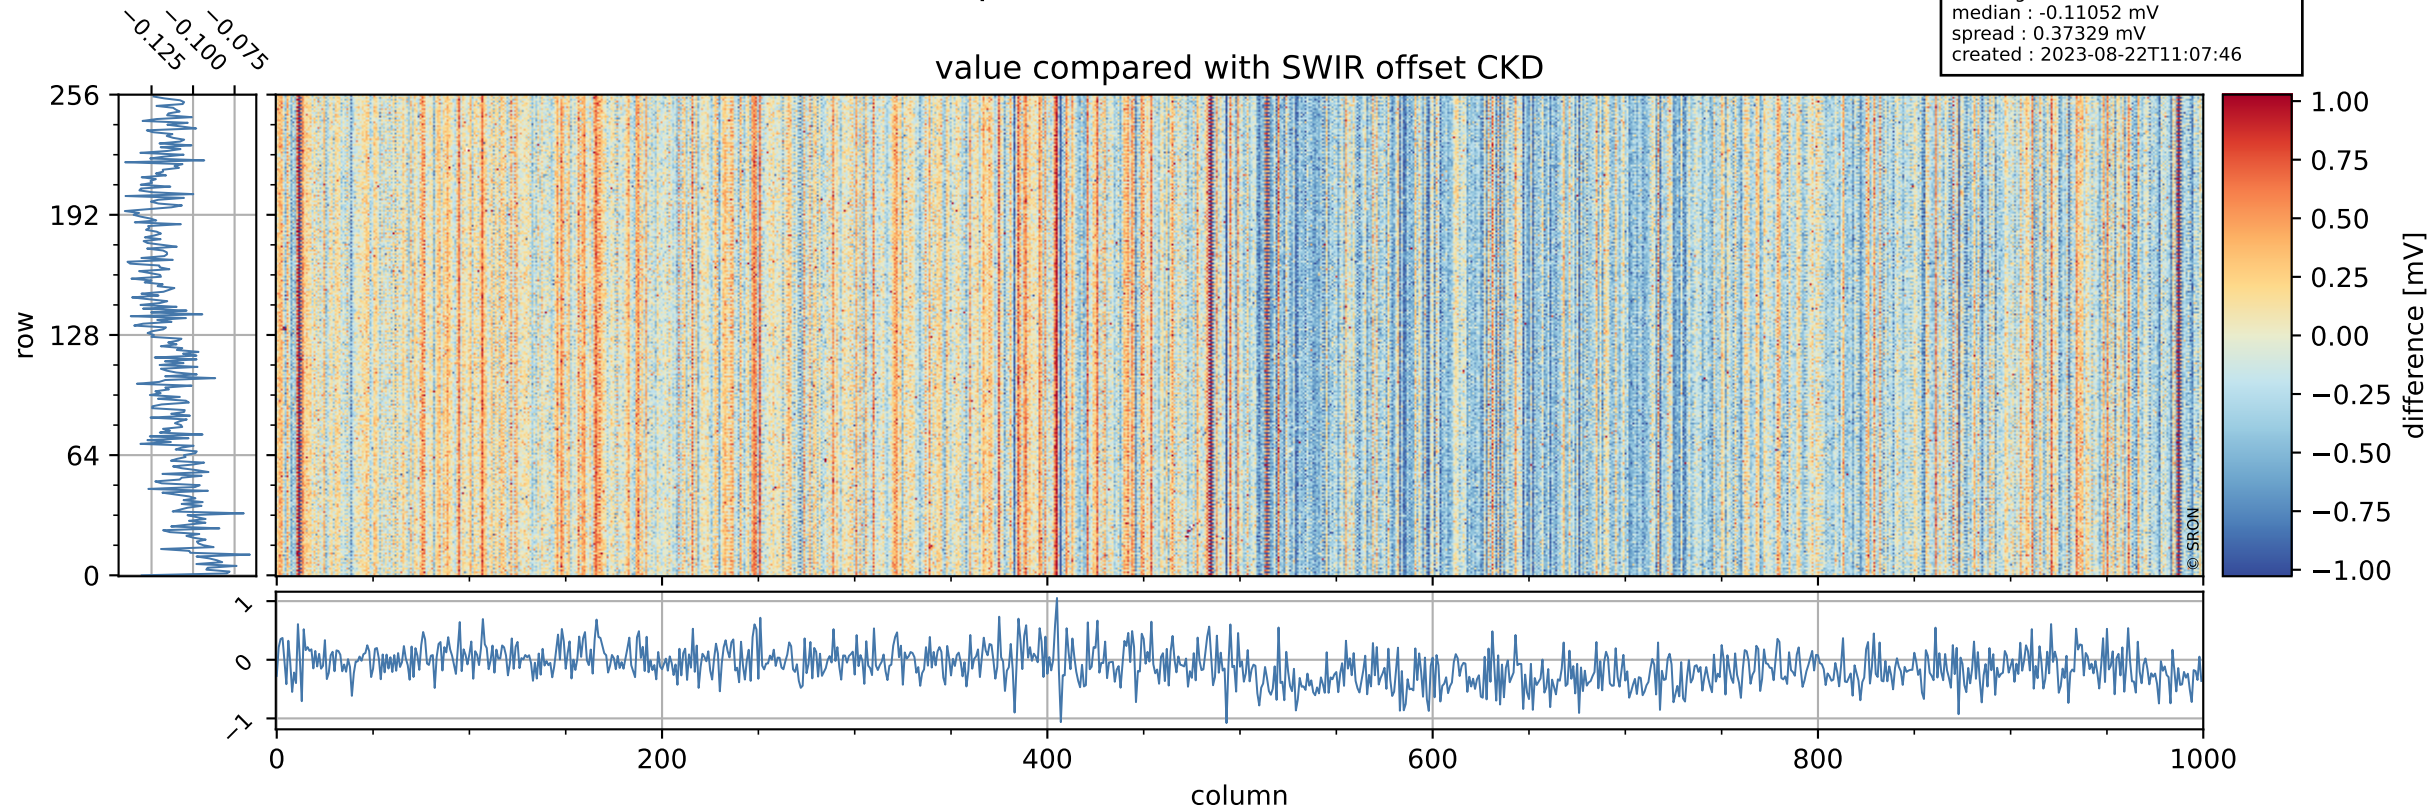

Tropomi SWIR offset (beta nominal)

orbits : 20 in [14482, 14527]
coverage : 2020-07-30 / 2020-08-02
median : 0.52591 V
spread : 0.03592 V
created : 2023-08-22T11:07:45

value detector map

Tropomi SWIR offset (beta nominal)

orbits : 20 in [14482, 14527]
coverage : 2020-07-30 / 2020-08-02
median : 31.06 μV
spread : 15.405 μV
created : 2023-08-22T11:07:46

Tropomi SWIR offset (beta nominal)

orbits : 20 in [14482, 14527]
coverage : 2020-07-30 / 2020-08-02
median : -0.11052 mV
spread : 0.37329 mV
created : 2023-08-22T11:07:46

value compared with SWIR offset CKD

Tropomi SWIR offset (beta nominal) ground-tracks of Sentinel-5P

orbits : 20 in [14482, 14527]
coverage : 2020-07-30 / 2020-08-02
created : 2023-08-22T11:07:46

Tropomi SWIR offset (beta nominal)

orbits : [1867, 14527]
coverage : 2018-02-20 / 2020-08-02
created : 2023-08-22T11:07:46

trend of detector median & temperatures