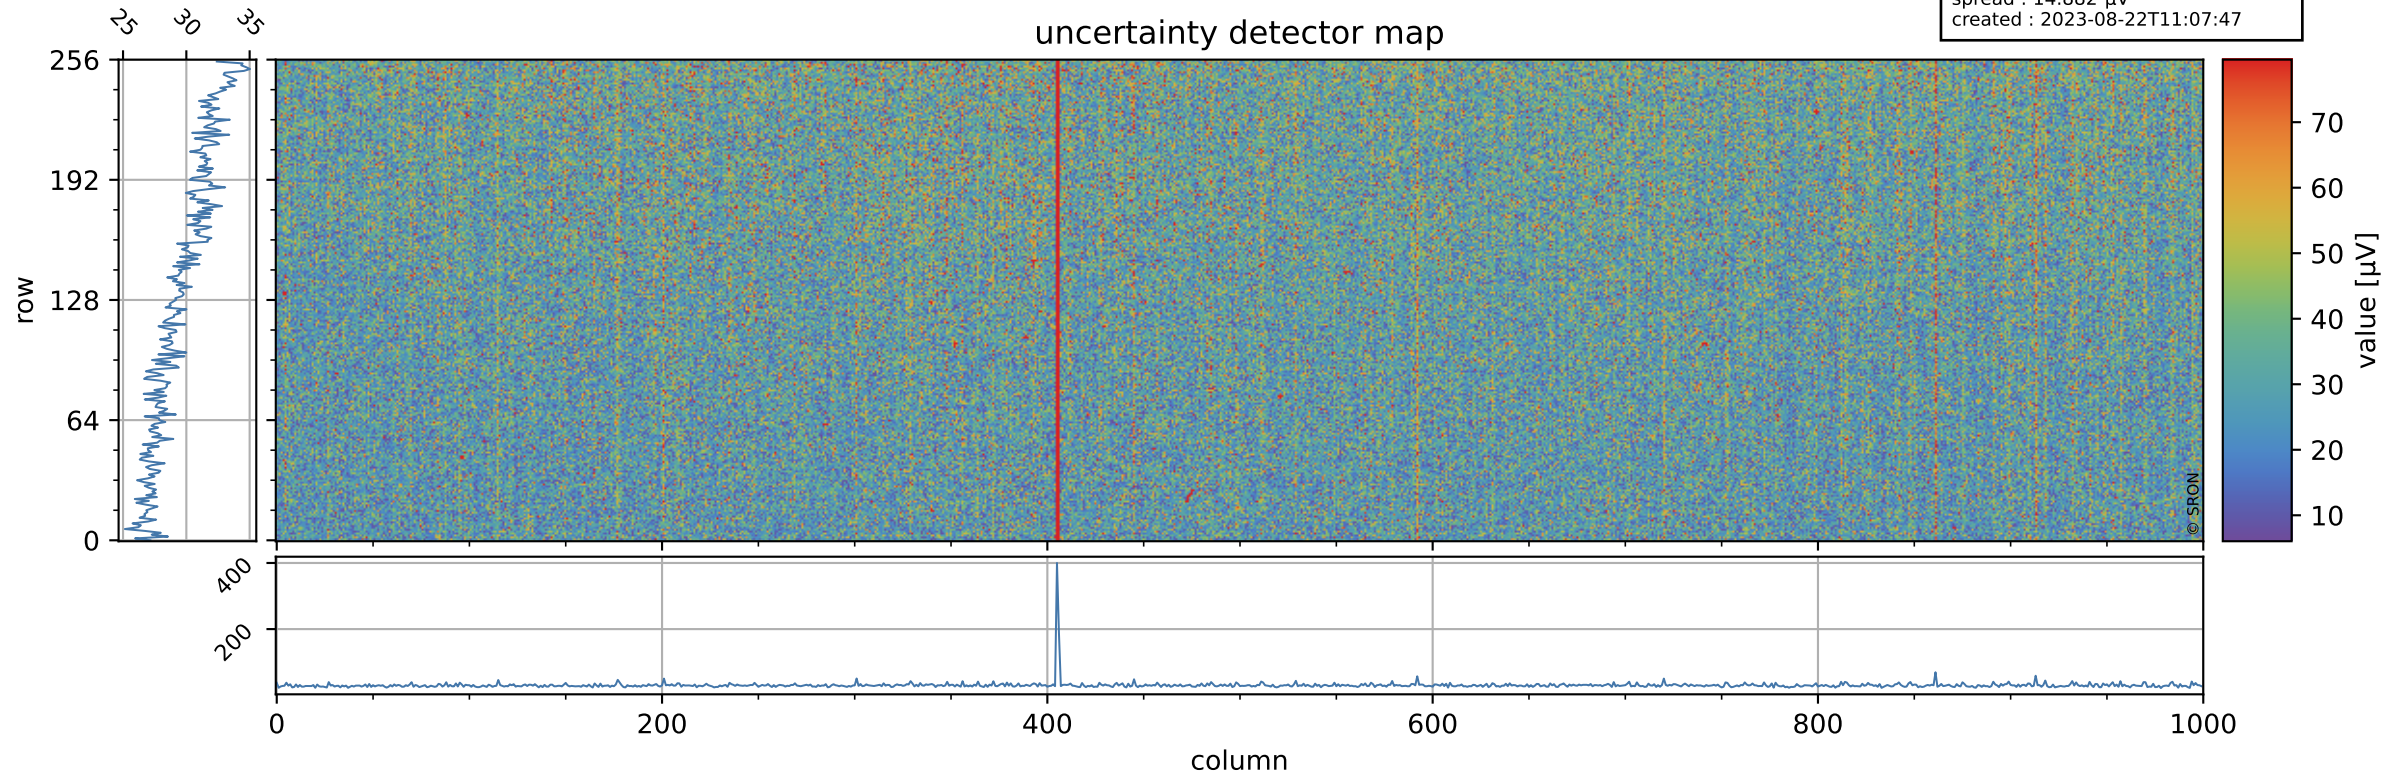

Tropomi SWIR offset (beta nominal)

orbits : 18 in [14527, 14572]
coverage : 2020-08-02 / 2020-08-05
median : 0.52593 V
spread : 0.035922 V
created : 2023-08-22T11:07:47

value detector map

Tropomi SWIR offset (beta nominal)

orbits : 18 in [14527, 14572]
coverage : 2020-08-02 / 2020-08-05
median : 29.886 μV
spread : 14.882 μV
created : 2023-08-22T11:07:47

Tropomi SWIR offset (beta nominal)

orbits : 18 in [14527, 14572]
coverage : 2020-08-02 / 2020-08-05
median : -0.088224 mV
spread : 0.37301 mV
created : 2023-08-22T11:07:48

value compared with SWIR offset CKD

Tropomi SWIR offset (beta nominal) ground-tracks of Sentinel-5P

orbits : 18 in [14527, 14572]
coverage : 2020-08-02 / 2020-08-05
created : 2023-08-22T11:07:48

Tropomi SWIR offset (beta nominal)

orbits : [1867, 14572]
coverage : 2018-02-20 / 2020-08-05
created : 2023-08-22T11:07:48

trend of detector median & temperatures