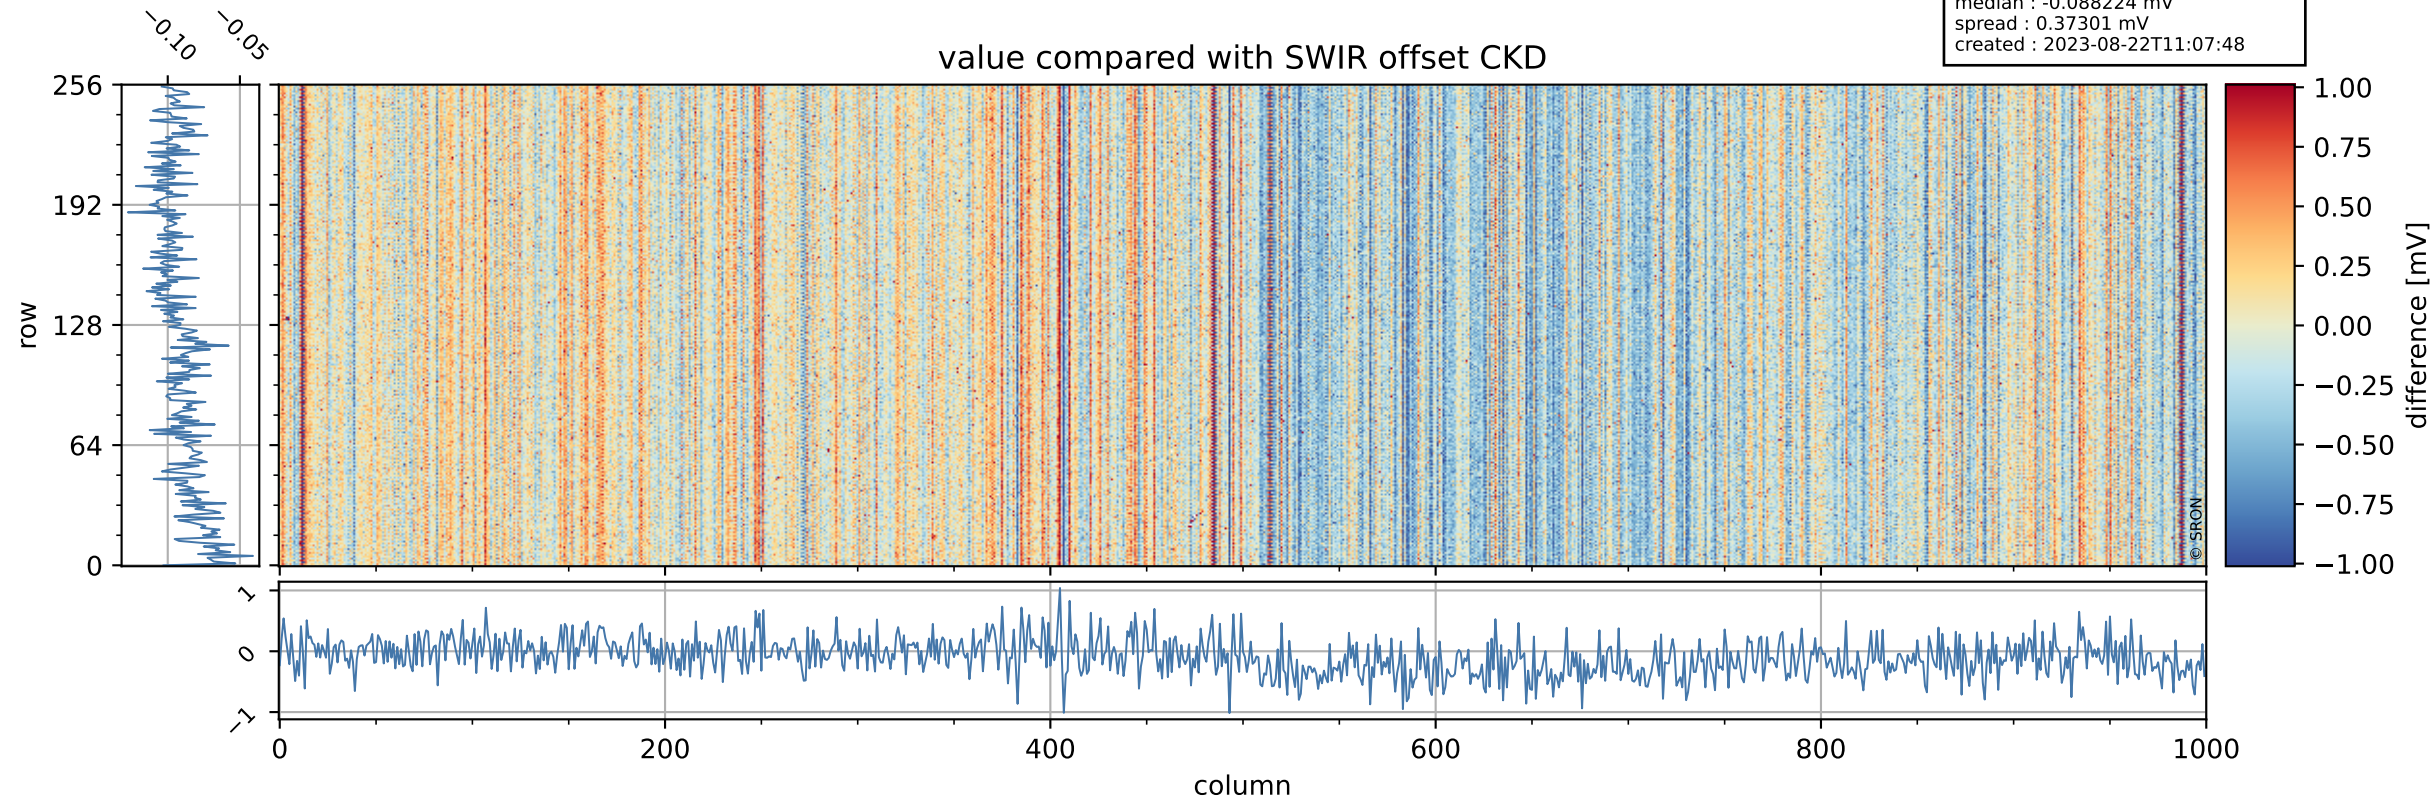

Tropomi SWIR offset (beta nominal)

orbits : 18 in [14527, 14572]
coverage : 2020-08-02 / 2020-08-05
median : 0.52593 V
spread : 0.035922 V
created : 2023-08-22T11:07:47

value detector map

Tropomi SWIR offset (beta nominal)

orbits : 18 in [14527, 14572]
coverage : 2020-08-02 / 2020-08-05
median : 29.886 μV
spread : 14.882 μV
created : 2023-08-22T11:07:47

Tropomi SWIR offset (beta nominal)

orbits : 18 in [14527, 14572]
coverage : 2020-08-02 / 2020-08-05
median : -0.088224 mV
spread : 0.37301 mV
created : 2023-08-22T11:07:48

value compared with SWIR offset CKD

Tropomi SWIR offset (beta nominal) ground-tracks of Sentinel-5P

orbits : 18 in [14527, 14572]
coverage : 2020-08-02 / 2020-08-05
created : 2023-08-22T11:07:48

Tropomi SWIR offset (beta nominal)

orbits : [1867, 14572]
coverage : 2018-02-20 / 2020-08-05
created : 2023-08-22T11:07:48

trend of detector median & temperatures