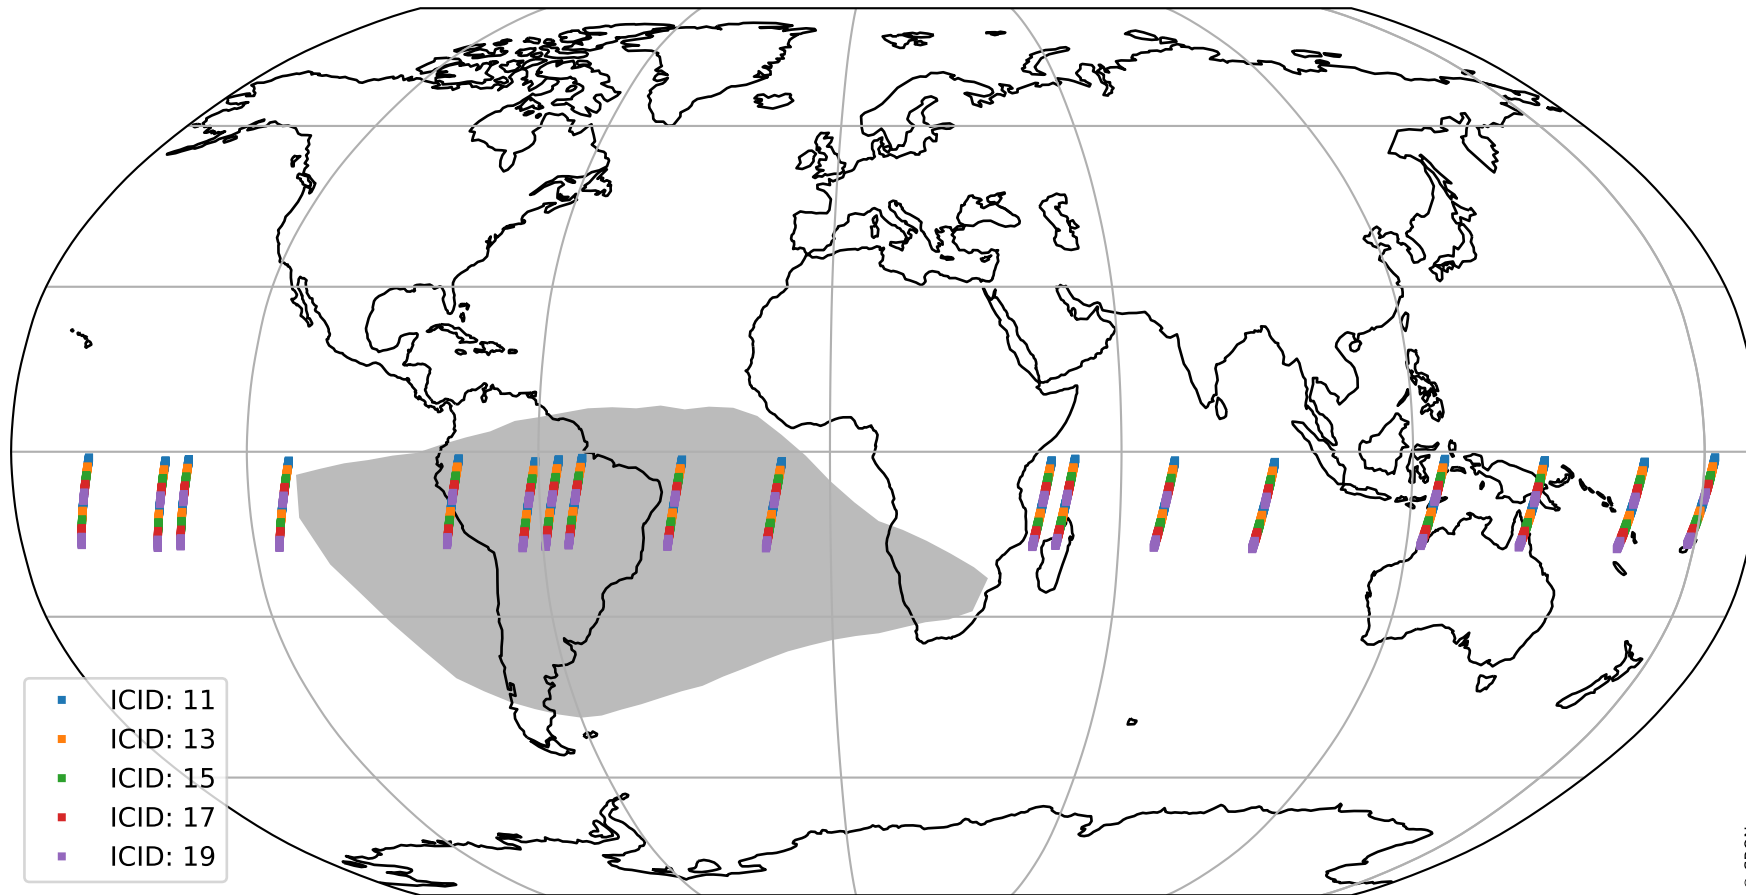

Tropomi SWIR offset (beta nominal)

orbits : 18 in [14527, 14572]
coverage : 2020-08-02 / 2020-08-05
median : 0.52593 V
spread : 0.035922 V
created : 2023-08-22T11:07:47

value detector map

Tropomi SWIR offset (beta nominal)

orbits : 18 in [14527, 14572]
coverage : 2020-08-02 / 2020-08-05
median : 29.886 μV
spread : 14.882 μV
created : 2023-08-22T11:07:47

Tropomi SWIR offset (beta nominal)

orbits : 18 in [14527, 14572]
coverage : 2020-08-02 / 2020-08-05
median : -0.088224 mV
spread : 0.37301 mV
created : 2023-08-22T11:07:48

value compared with SWIR offset CKD

Tropomi SWIR offset (beta nominal) ground-tracks of Sentinel-5P

orbits : 18 in [14527, 14572]
coverage : 2020-08-02 / 2020-08-05
created : 2023-08-22T11:07:48

Tropomi SWIR offset (beta nominal)

orbits : [1867, 14572]
coverage : 2018-02-20 / 2020-08-05
created : 2023-08-22T11:07:48

trend of detector median & temperatures