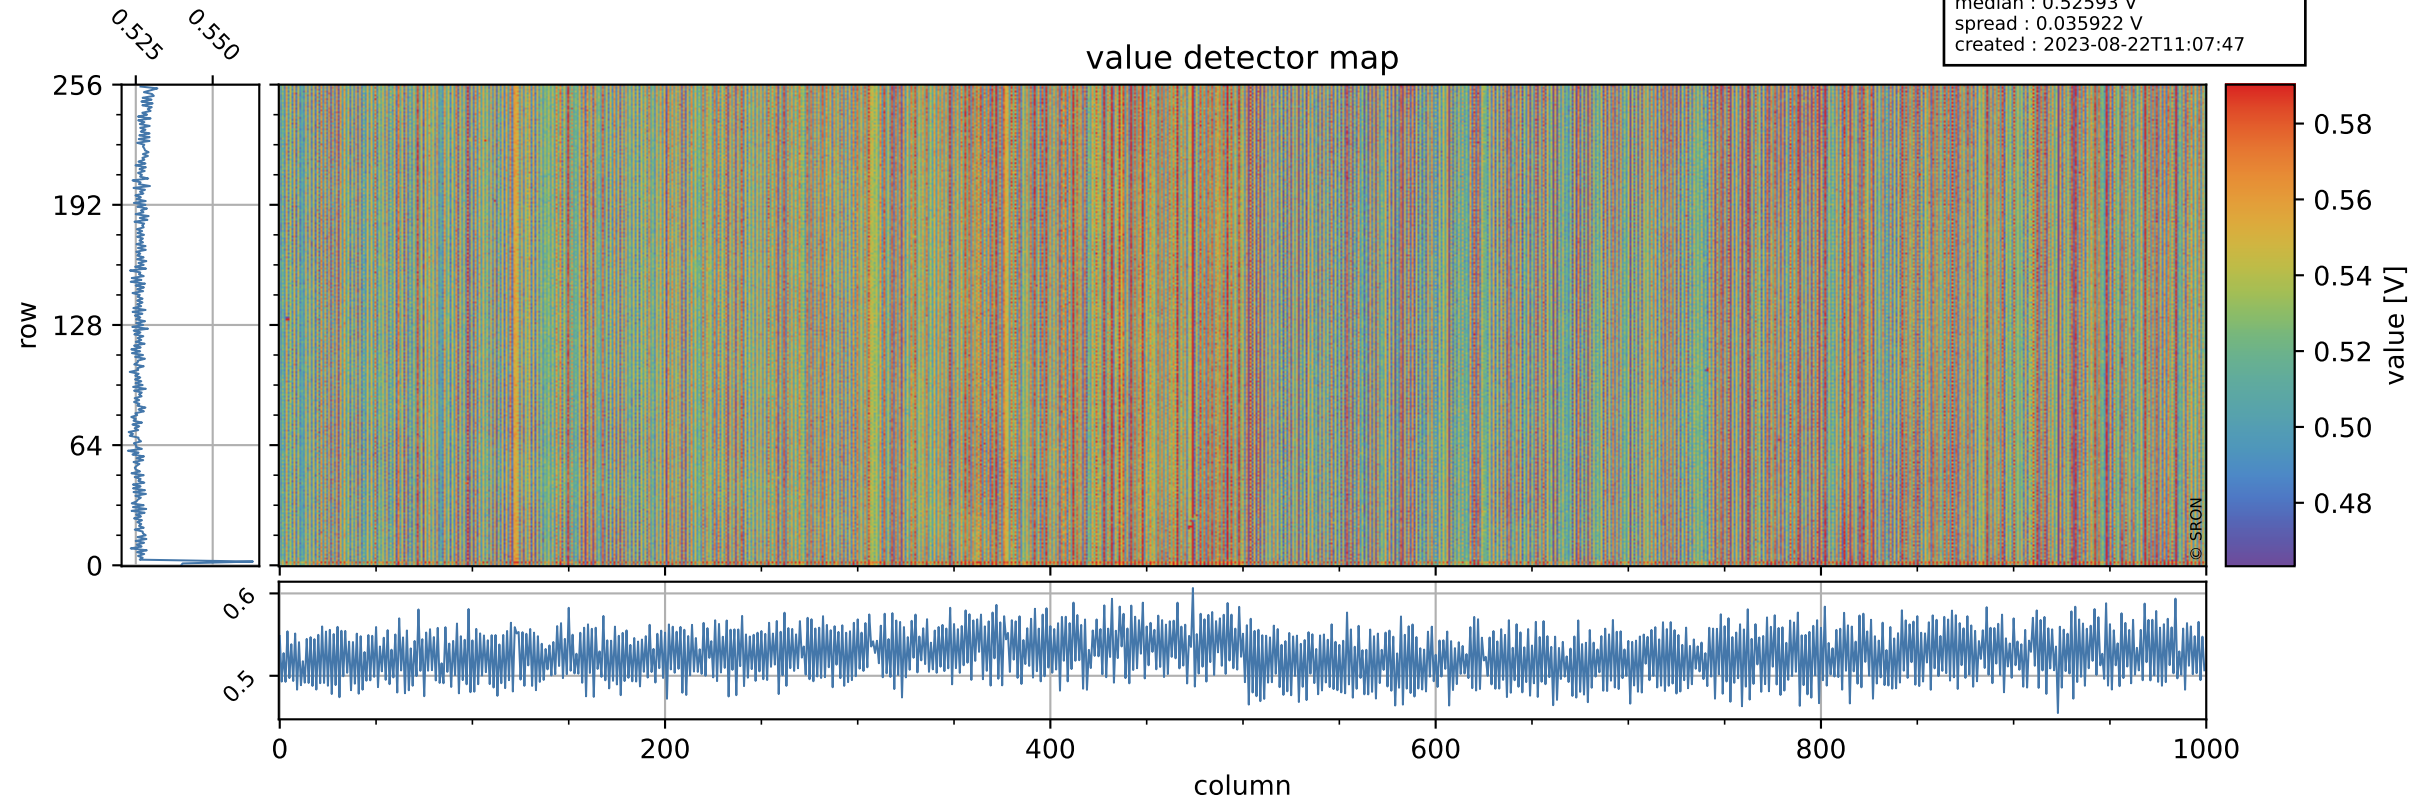

Tropomi SWIR offset (beta nominal)

orbits : 18 in [14527, 14572]
coverage : 2020-08-02 / 2020-08-05
median : 0.52593 V
spread : 0.035922 V
created : 2023-08-22T11:07:47

value detector map

Tropomi SWIR offset (beta nominal)

orbits : 18 in [14527, 14572]
coverage : 2020-08-02 / 2020-08-05
median : 29.886 μV
spread : 14.882 μV
created : 2023-08-22T11:07:47

Tropomi SWIR offset (beta nominal)

orbits : 18 in [14527, 14572]
coverage : 2020-08-02 / 2020-08-05
median : -0.088224 mV
spread : 0.37301 mV
created : 2023-08-22T11:07:48

value compared with SWIR offset CKD

Tropomi SWIR offset (beta nominal) ground-tracks of Sentinel-5P

orbits : 18 in [14527, 14572]
coverage : 2020-08-02 / 2020-08-05
created : 2023-08-22T11:07:48

Tropomi SWIR offset (beta nominal)

orbits : [1867, 14572]
coverage : 2018-02-20 / 2020-08-05
created : 2023-08-22T11:07:48

trend of detector median & temperatures