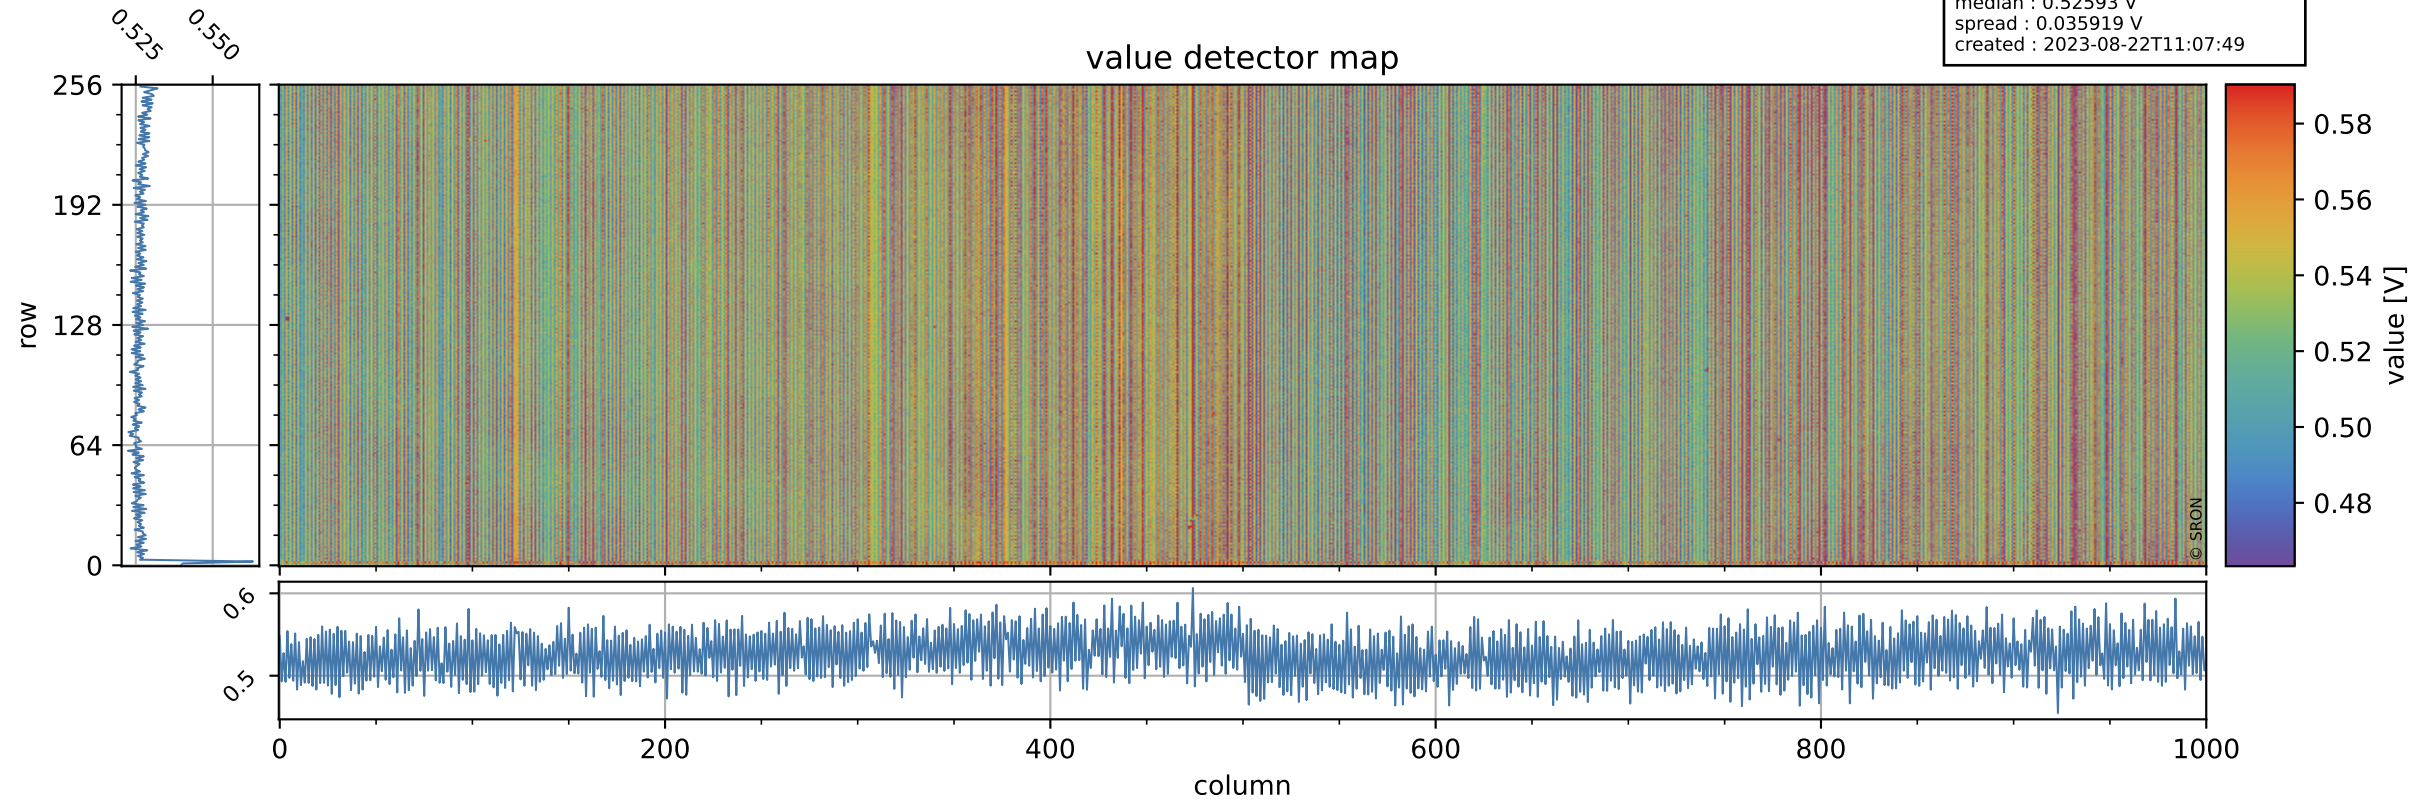

Tropomi SWIR offset (beta nominal)

orbits : 20 in [14572, 14617]
coverage : 2020-08-05 / 2020-08-08
median : 0.52593 V
spread : 0.035919 V
created : 2023-08-22T11:07:49

value detector map

Tropomi SWIR offset (beta nominal)

orbits : 20 in [14572, 14617]
coverage : 2020-08-05 / 2020-08-08
median : -0.094991 mV
spread : 0.38048 mV
created : 2023-08-22T11:07:50

value compared with SWIR offset CKD

Tropomi SWIR offset (beta nominal) ground-tracks of Sentinel-5P

orbits : 20 in [14572, 14617]
coverage : 2020-08-05 / 2020-08-08
created : 2023-08-22T11:07:50

Tropomi SWIR offset (beta nominal)

orbits : [1867, 14617]
coverage : 2018-02-20 / 2020-08-08
created : 2023-08-22T11:07:50

trend of detector median & temperatures