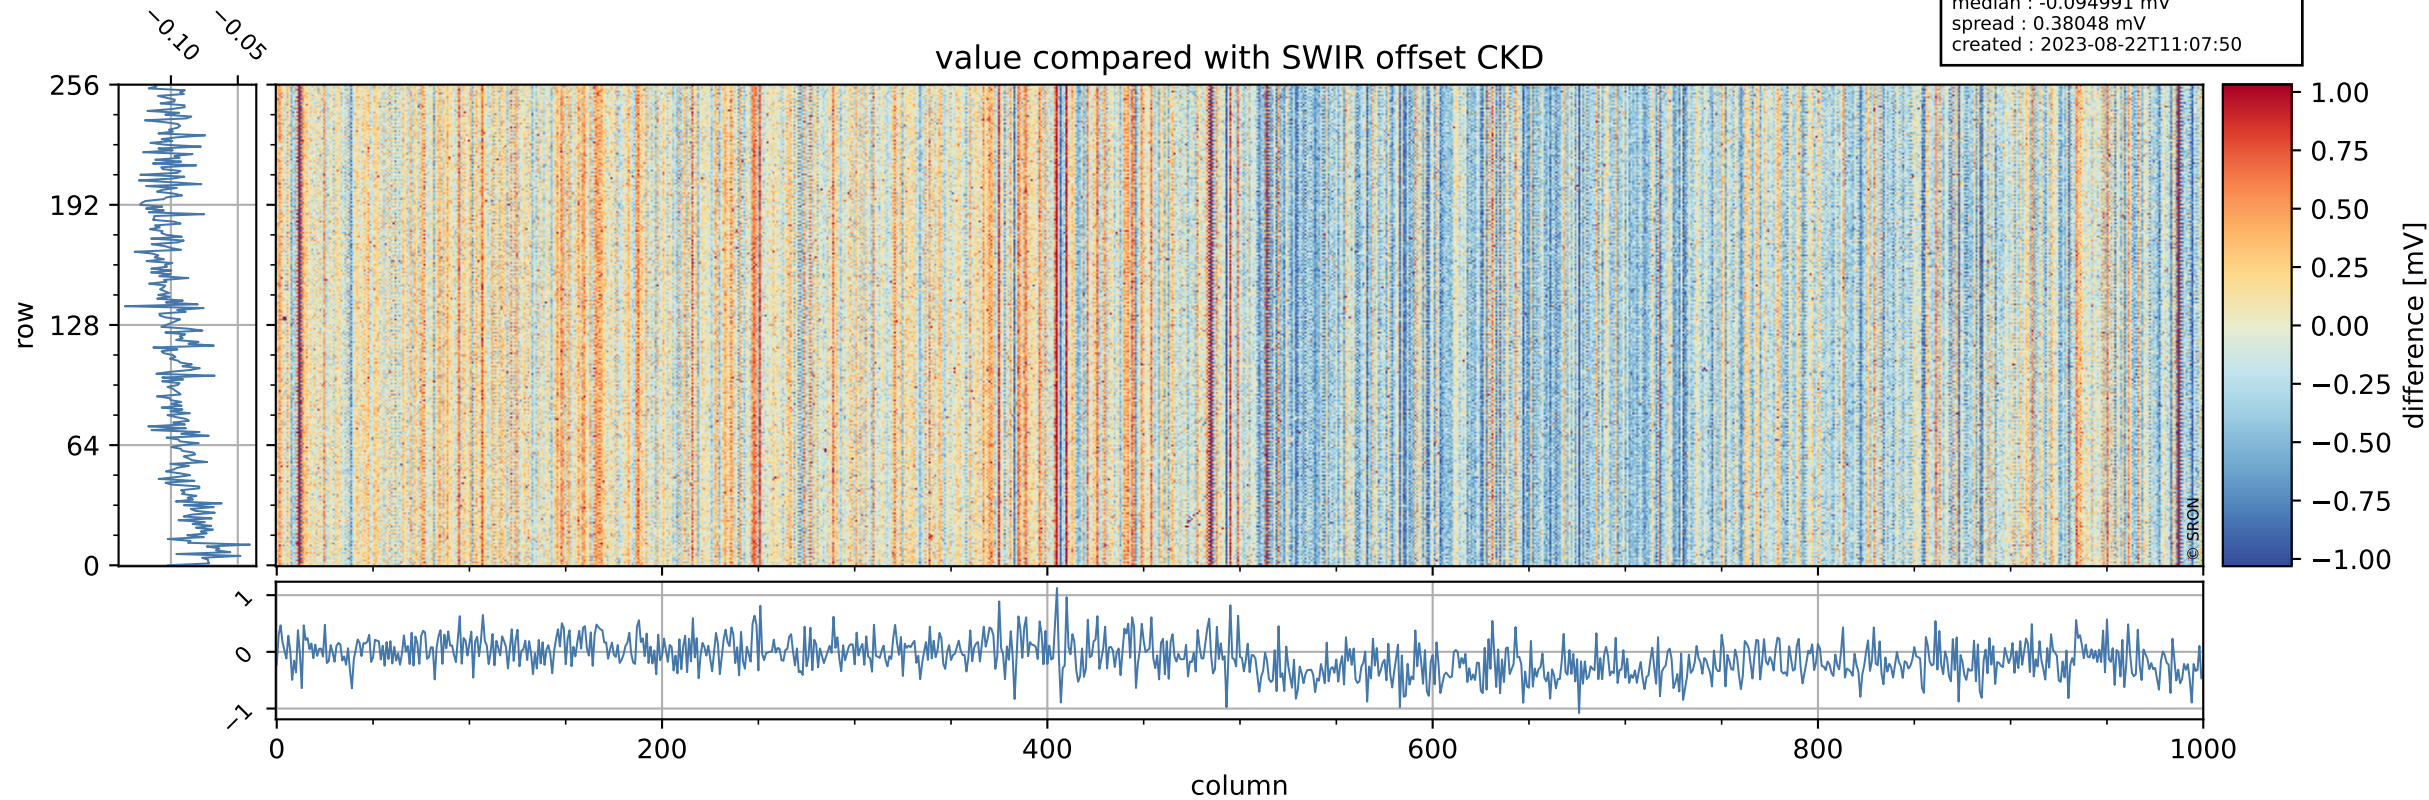

Tropomi SWIR offset (beta nominal)

orbits : 20 in [14572, 14617]
coverage : 2020-08-05 / 2020-08-08
median : 0.52593 V
spread : 0.035919 V
created : 2023-08-22T11:07:49

value detector map

Tropomi SWIR offset (beta nominal)

orbits : 20 in [14572, 14617]
coverage : 2020-08-05 / 2020-08-08
median : -0.094991 mV
spread : 0.38048 mV
created : 2023-08-22T11:07:50

value compared with SWIR offset CKD

Tropomi SWIR offset (beta nominal) ground-tracks of Sentinel-5P

orbits : 20 in [14572, 14617]
coverage : 2020-08-05 / 2020-08-08
created : 2023-08-22T11:07:50

Tropomi SWIR offset (beta nominal)

orbits : [1867, 14617]
coverage : 2018-02-20 / 2020-08-08
created : 2023-08-22T11:07:50

trend of detector median & temperatures