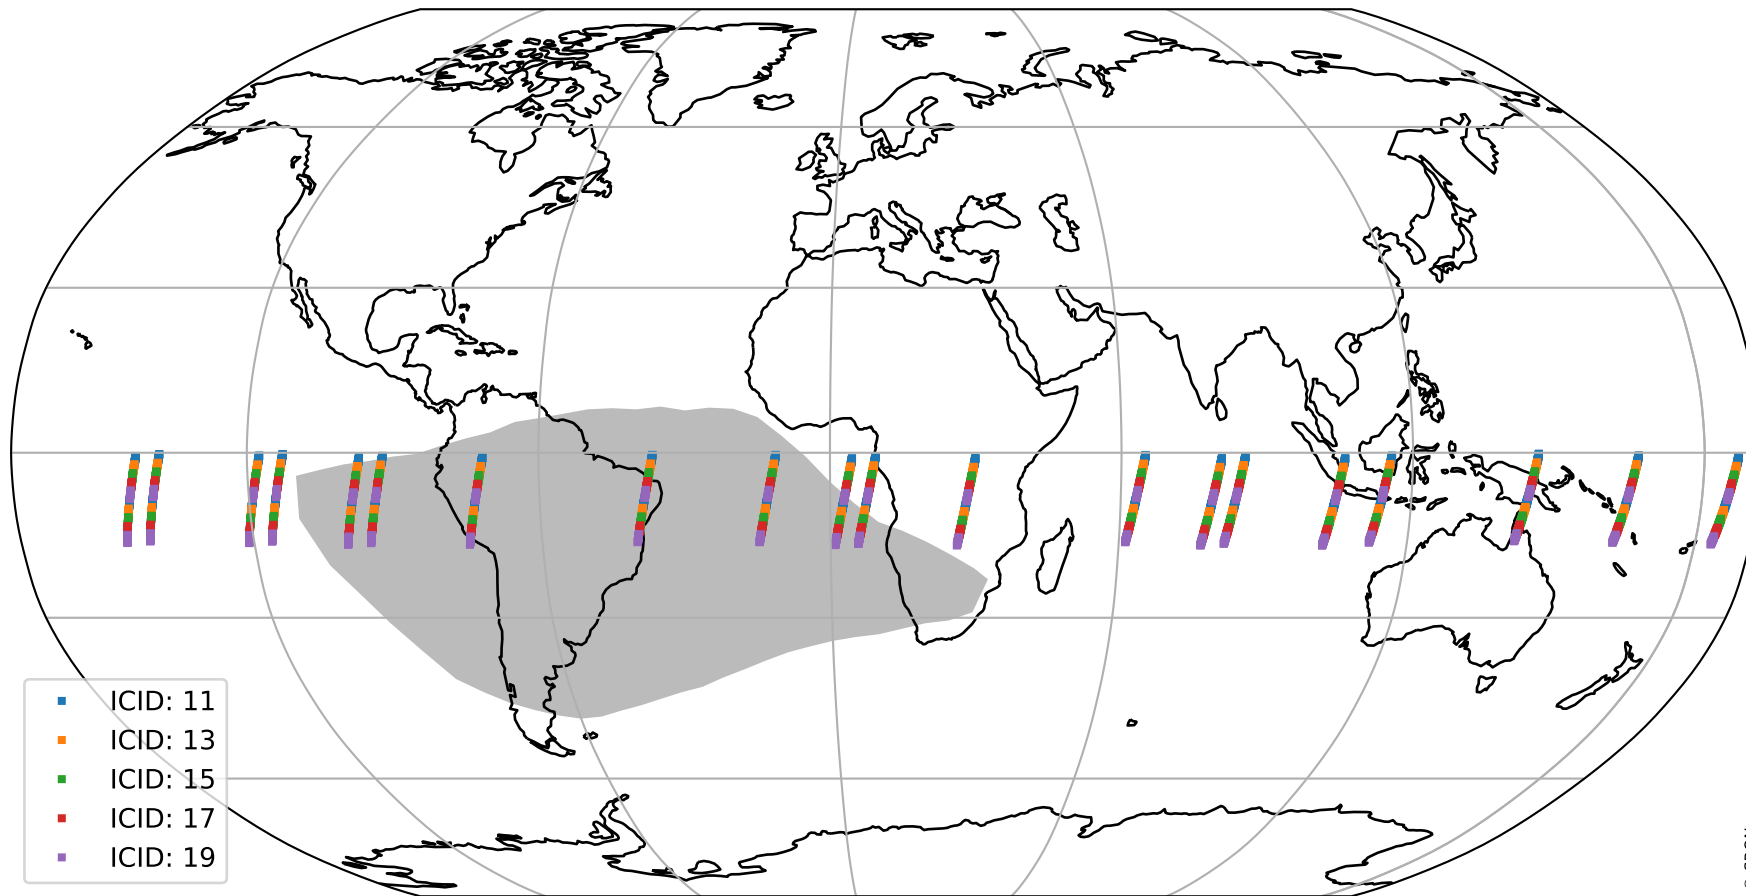

Tropomi SWIR offset (beta nominal)

orbits : 20 in [14572, 14617]
coverage : 2020-08-05 / 2020-08-08
median : 0.52593 V
spread : 0.035919 V
created : 2023-08-22T11:07:49

value detector map

Tropomi SWIR offset (beta nominal)

orbits : 20 in [14572, 14617]
coverage : 2020-08-05 / 2020-08-08
median : -0.094991 mV
spread : 0.38048 mV
created : 2023-08-22T11:07:50

value compared with SWIR offset CKD

Tropomi SWIR offset (beta nominal) ground-tracks of Sentinel-5P

orbits : 20 in [14572, 14617]
coverage : 2020-08-05 / 2020-08-08
created : 2023-08-22T11:07:50

Tropomi SWIR offset (beta nominal)

orbits : [1867, 14617]
coverage : 2018-02-20 / 2020-08-08
created : 2023-08-22T11:07:50

trend of detector median & temperatures