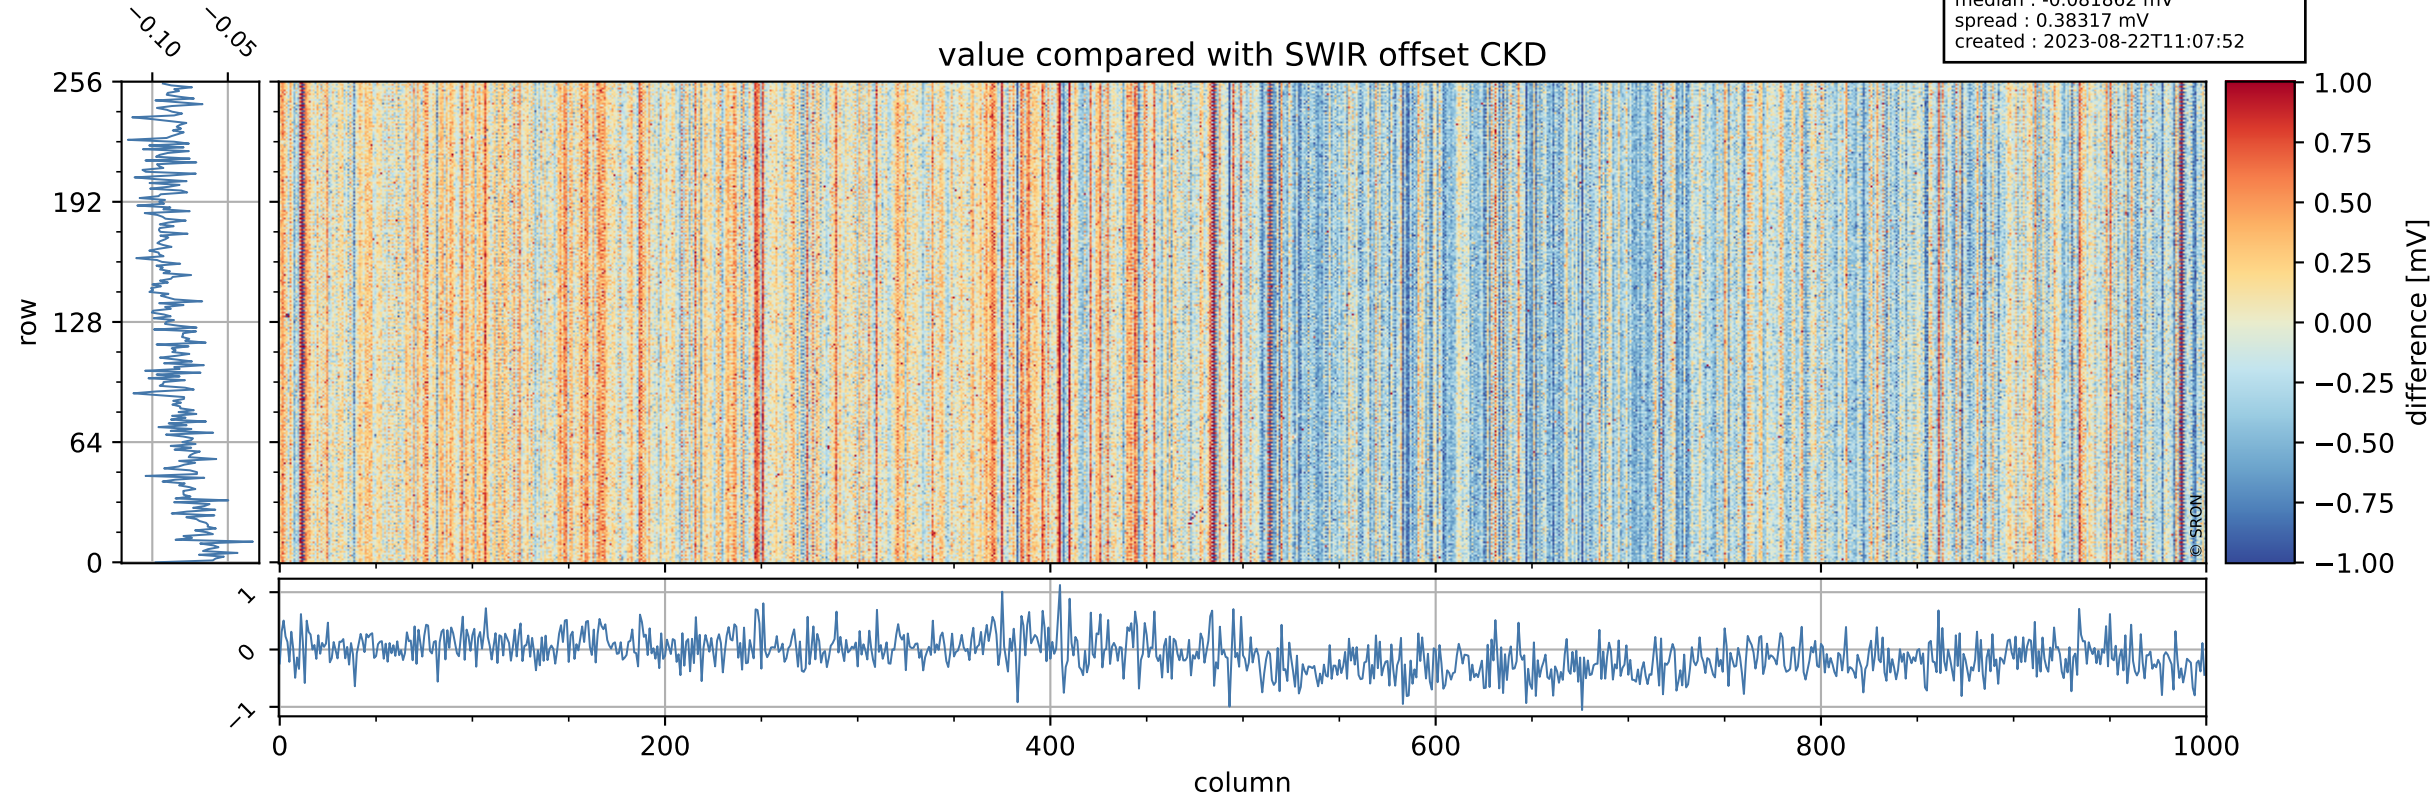

## value detector map

# Tropomi SWIR offset (beta nominal)

orbits : 19 in [14617, 14662]  
coverage : 2020-08-08 / 2020-08-11  
median : 29.411  $\mu\text{V}$   
spread : 14.623  $\mu\text{V}$   
created : 2023-08-22T11:07:51

# Tropomi SWIR offset (beta nominal)

orbits : 19 in [14617, 14662]  
coverage : 2020-08-08 / 2020-08-11  
median : -0.081862 mV  
spread : 0.38317 mV  
created : 2023-08-22T11:07:52

value compared with SWIR offset CKD

# Tropomi SWIR offset (beta nominal) ground-tracks of Sentinel-5P

orbits : 19 in [14617, 14662]  
coverage : 2020-08-08 / 2020-08-11  
created : 2023-08-22T11:07:52