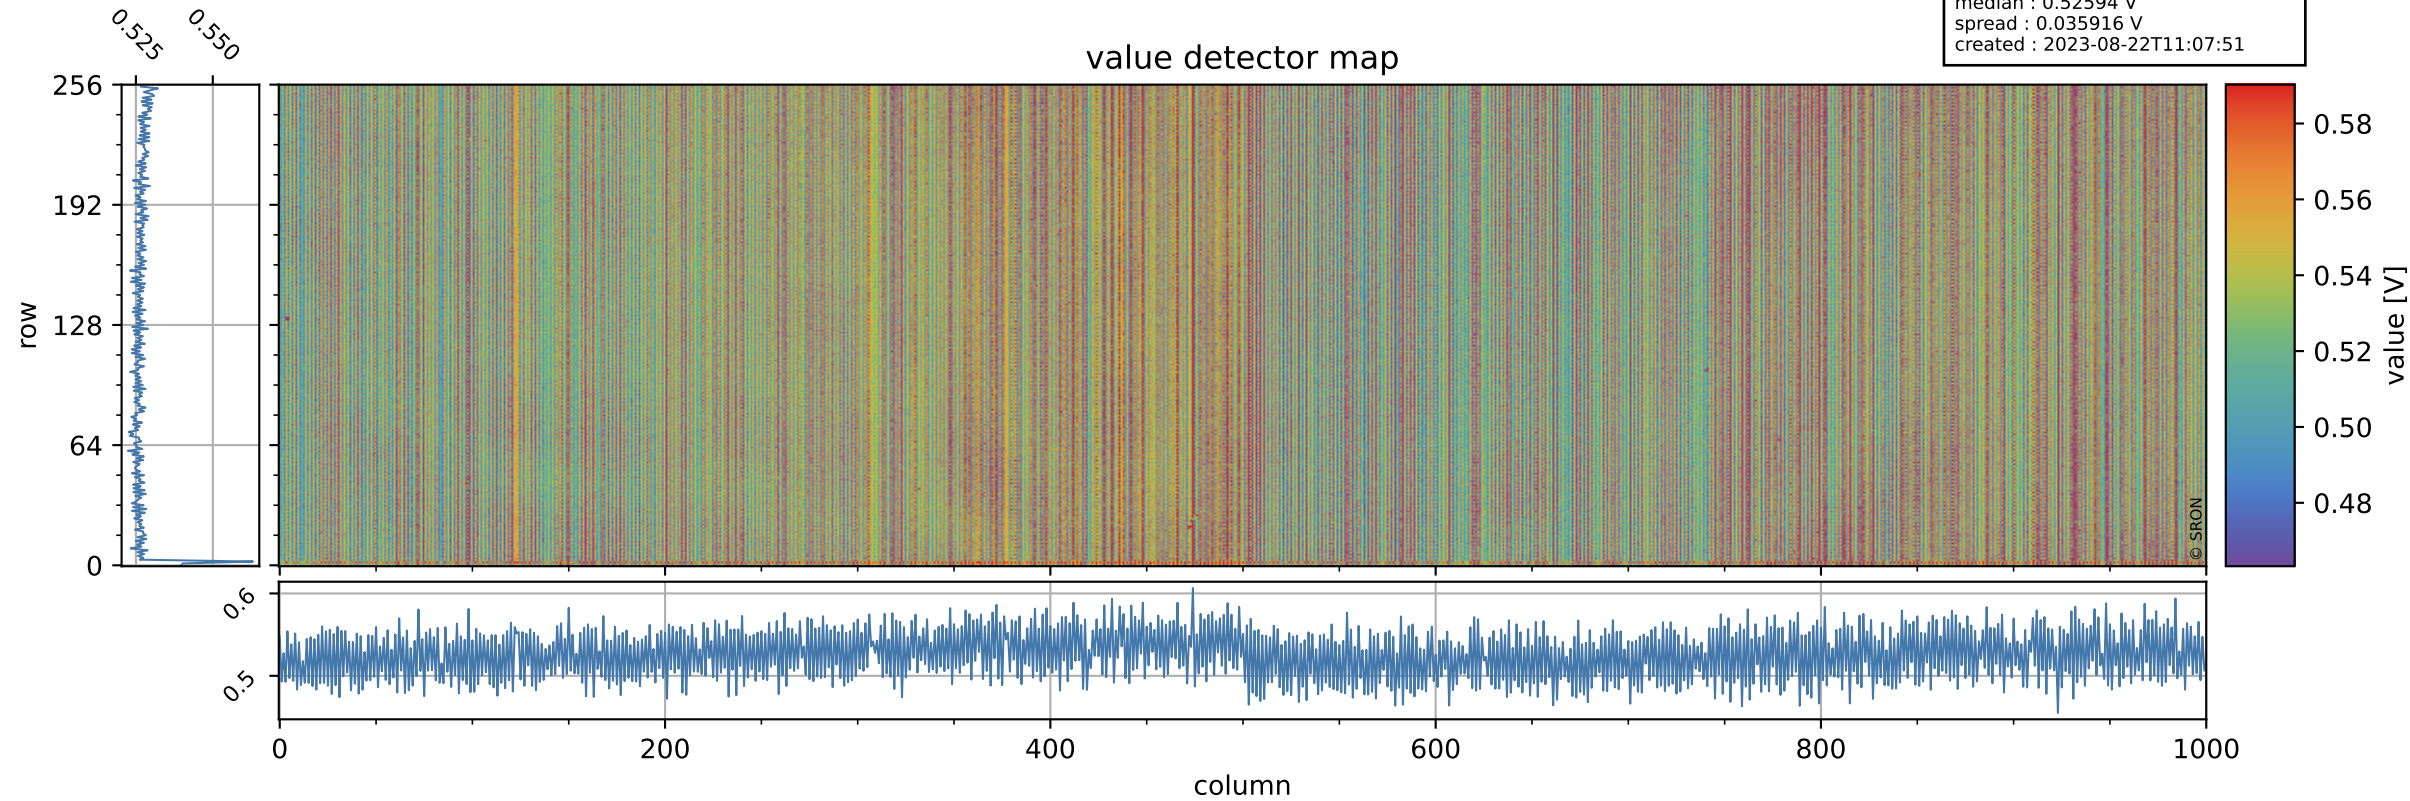

# Tropomi SWIR offset (beta nominal)

orbits : 19 in [14617, 14662]  
coverage : 2020-08-08 / 2020-08-11  
median : 0.52594 V  
spread : 0.035916 V  
created : 2023-08-22T11:07:51

## value detector map

# Tropomi SWIR offset (beta nominal)

orbits : 19 in [14617, 14662]  
coverage : 2020-08-08 / 2020-08-11  
median : 29.411  $\mu\text{V}$   
spread : 14.623  $\mu\text{V}$   
created : 2023-08-22T11:07:51

# Tropomi SWIR offset (beta nominal) ground-tracks of Sentinel-5P

orbits : 19 in [14617, 14662]  
coverage : 2020-08-08 / 2020-08-11  
created : 2023-08-22T11:07:52