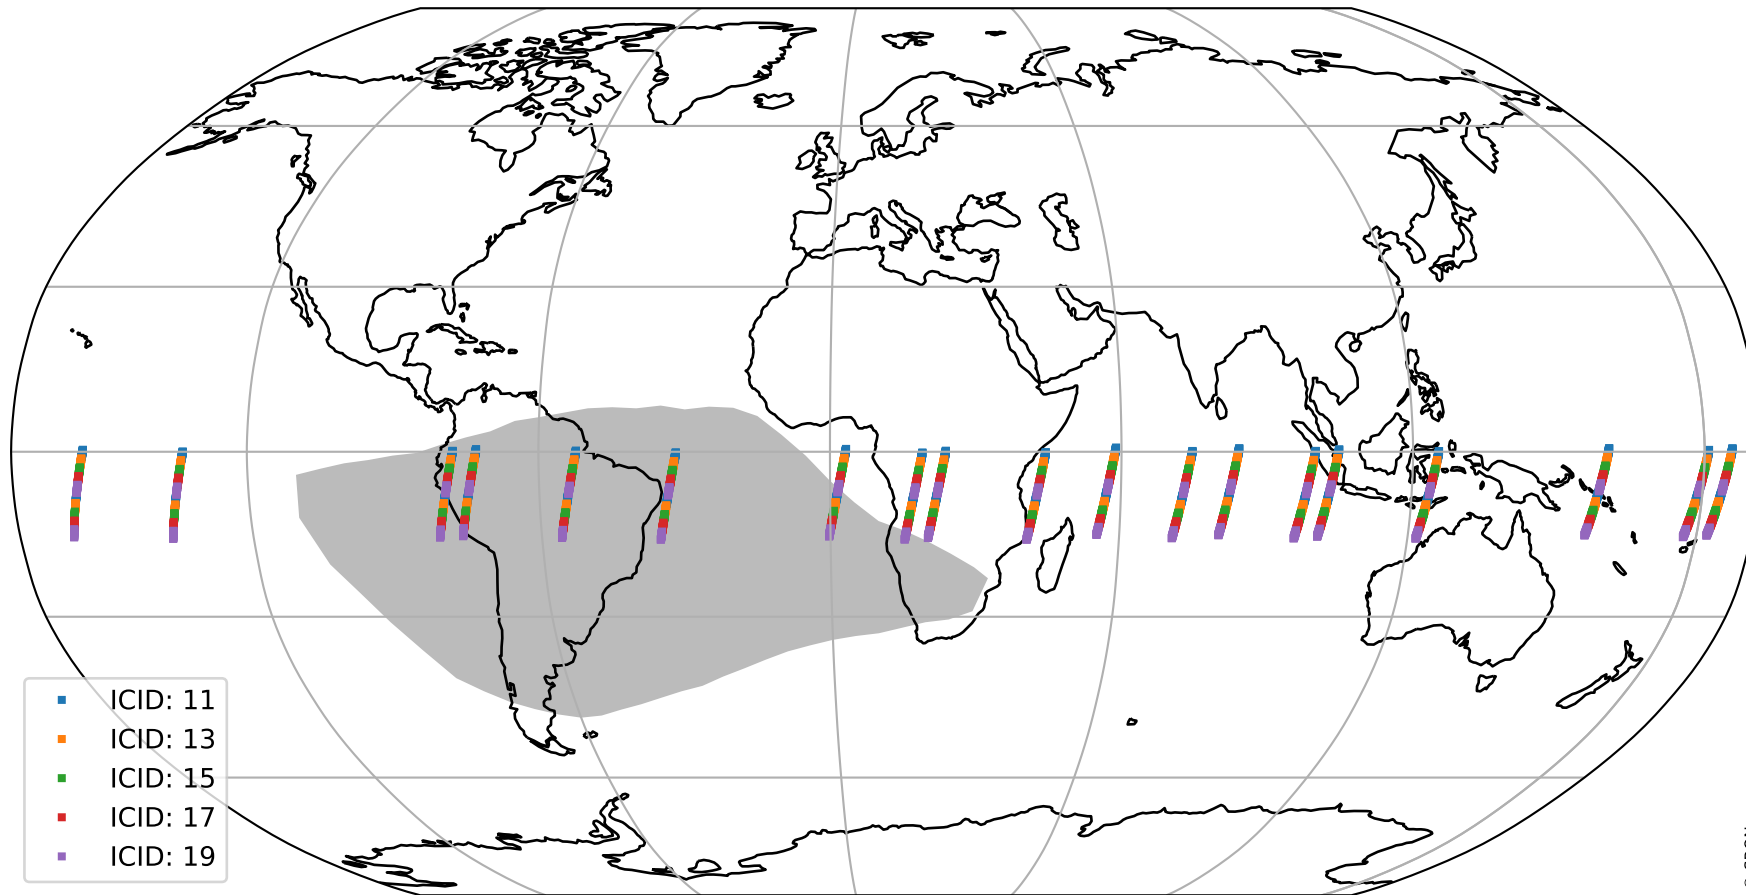

# Tropomi SWIR offset (beta nominal)

orbits : 19 in [14617, 14662]  
coverage : 2020-08-08 / 2020-08-11  
median : 29.411  $\mu\text{V}$   
spread : 14.623  $\mu\text{V}$   
created : 2023-08-22T11:07:51

# Tropomi SWIR offset (beta nominal)

orbits : 19 in [14617, 14662]  
coverage : 2020-08-08 / 2020-08-11  
median : -0.081862 mV  
spread : 0.38317 mV  
created : 2023-08-22T11:07:52

value compared with SWIR offset CKD

# Tropomi SWIR offset (beta nominal) ground-tracks of Sentinel-5P

orbits : 19 in [14617, 14662]  
coverage : 2020-08-08 / 2020-08-11  
created : 2023-08-22T11:07:52

# Tropomi SWIR offset (beta nominal)

orbits : [1867, 14662]  
coverage : 2018-02-20 / 2020-08-11  
created : 2023-08-22T11:07:52