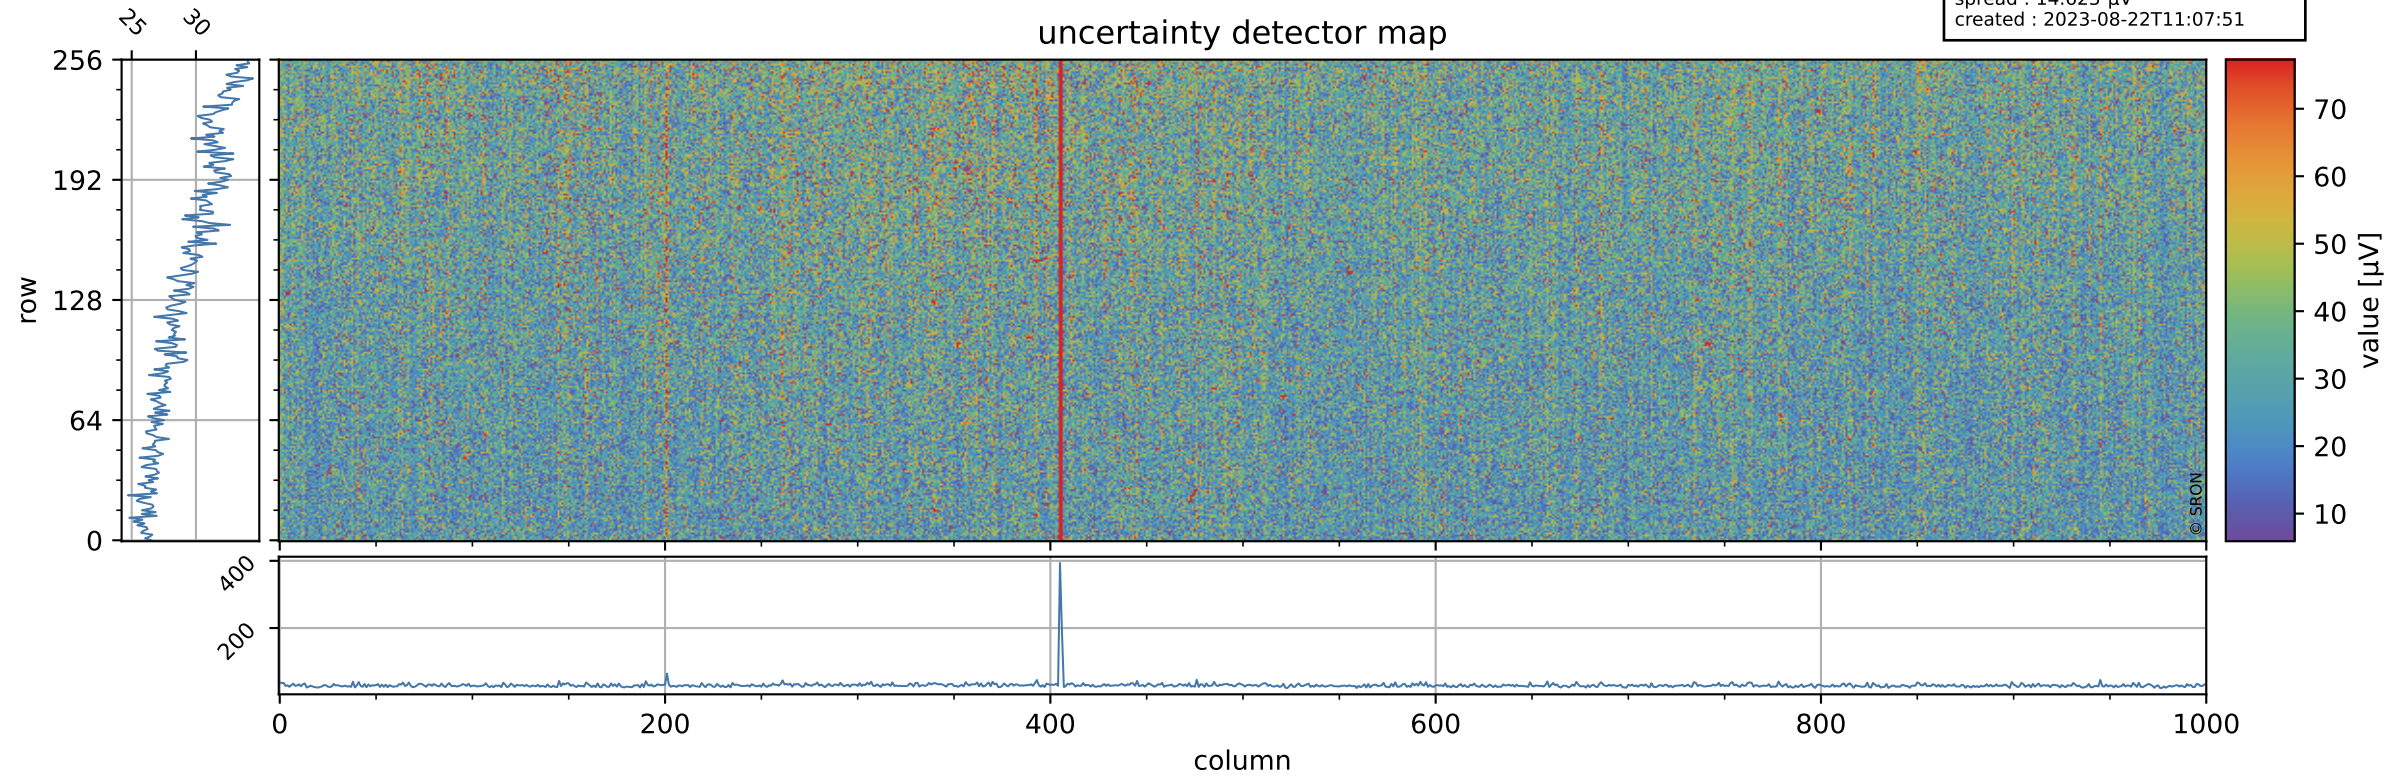

# Tropomi SWIR offset (beta nominal)

orbits : 19 in [14617, 14662]  
coverage : 2020-08-08 / 2020-08-11  
median : 0.52594 V  
spread : 0.035916 V  
created : 2023-08-22T11:07:51

## value detector map

# Tropomi SWIR offset (beta nominal)

orbits : 19 in [14617, 14662]  
coverage : 2020-08-08 / 2020-08-11  
median : 29.411  $\mu\text{V}$   
spread : 14.623  $\mu\text{V}$   
created : 2023-08-22T11:07:51

# Tropomi SWIR offset (beta nominal) ground-tracks of Sentinel-5P

orbits : 19 in [14617, 14662]  
coverage : 2020-08-08 / 2020-08-11  
created : 2023-08-22T11:07:52