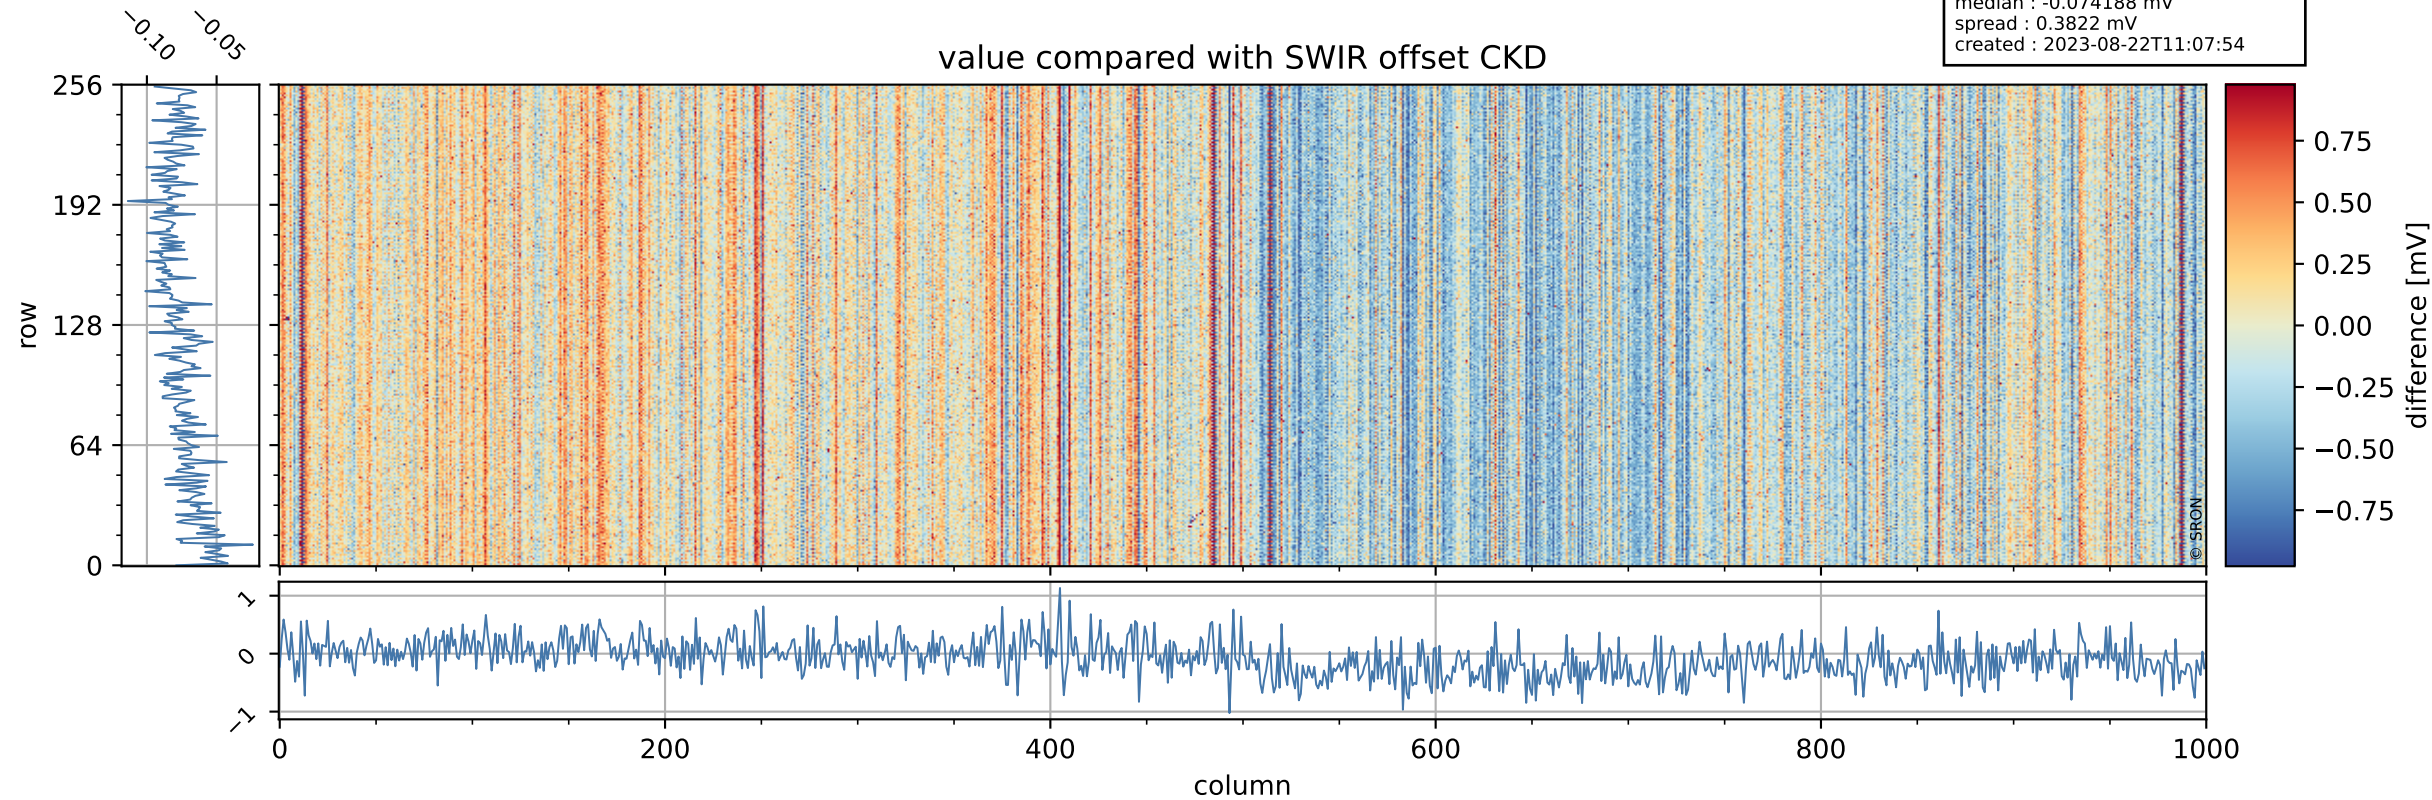

Tropomi SWIR offset (beta nominal)

orbits : 20 in [14662, 14707]
coverage : 2020-08-12 / 2020-08-15
median : 0.52595 V
spread : 0.035915 V
created : 2023-08-22T11:07:53

value detector map

Tropomi SWIR offset (beta nominal)

orbits : 20 in [14662, 14707]
coverage : 2020-08-12 / 2020-08-15
median : 30.446 μV
spread : 15.087 μV
created : 2023-08-22T11:07:53

Tropomi SWIR offset (beta nominal)

orbits : 20 in [14662, 14707]
coverage : 2020-08-12 / 2020-08-15
median : -0.074188 mV
spread : 0.3822 mV
created : 2023-08-22T11:07:54

value compared with SWIR offset CKD

Tropomi SWIR offset (beta nominal) ground-tracks of Sentinel-5P

orbits : 20 in [14662, 14707]
coverage : 2020-08-12 / 2020-08-15
created : 2023-08-22T11:07:54

Tropomi SWIR offset (beta nominal)

orbits : [1867, 14707]
coverage : 2018-02-20 / 2020-08-15
created : 2023-08-22T11:07:54

trend of detector median & temperatures