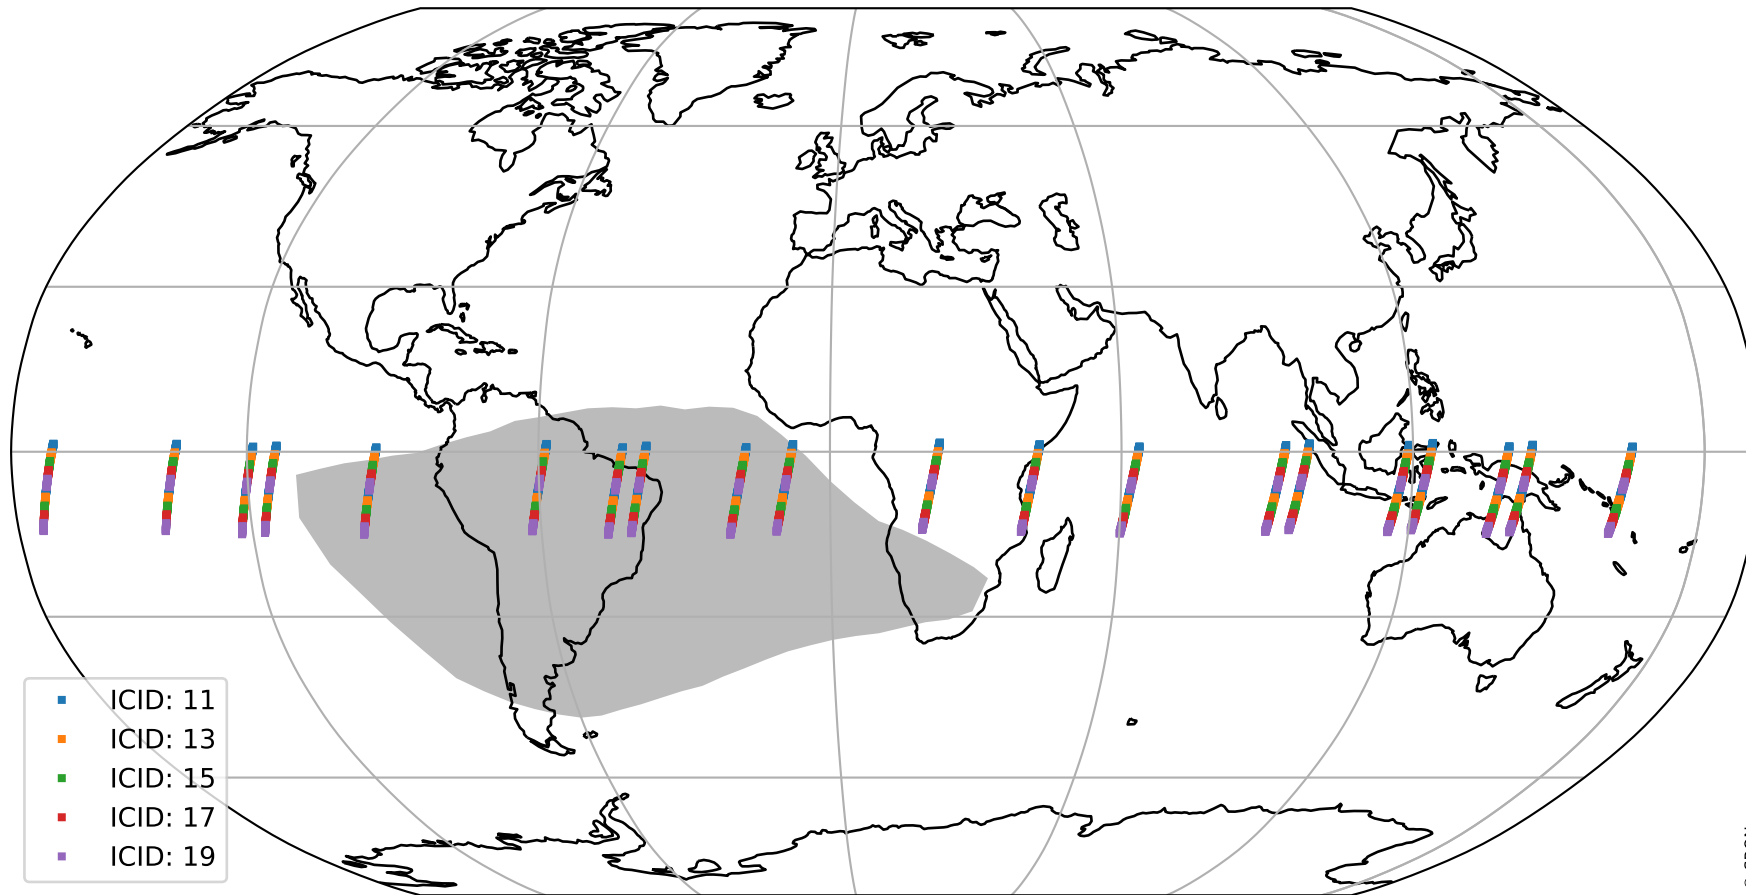

Tropomi SWIR offset (beta nominal)

orbits : 20 in [14662, 14707]
coverage : 2020-08-12 / 2020-08-15
median : 0.52595 V
spread : 0.035915 V
created : 2023-08-22T11:07:53

value detector map

Tropomi SWIR offset (beta nominal)

orbits : 20 in [14662, 14707]
coverage : 2020-08-12 / 2020-08-15
median : 30.446 μV
spread : 15.087 μV
created : 2023-08-22T11:07:53

Tropomi SWIR offset (beta nominal)

orbits : 20 in [14662, 14707]
coverage : 2020-08-12 / 2020-08-15
median : -0.074188 mV
spread : 0.3822 mV
created : 2023-08-22T11:07:54

value compared with SWIR offset CKD

Tropomi SWIR offset (beta nominal) ground-tracks of Sentinel-5P

orbits : 20 in [14662, 14707]
coverage : 2020-08-12 / 2020-08-15
created : 2023-08-22T11:07:54

Tropomi SWIR offset (beta nominal)

orbits : [1867, 14707]
coverage : 2018-02-20 / 2020-08-15
created : 2023-08-22T11:07:54

trend of detector median & temperatures