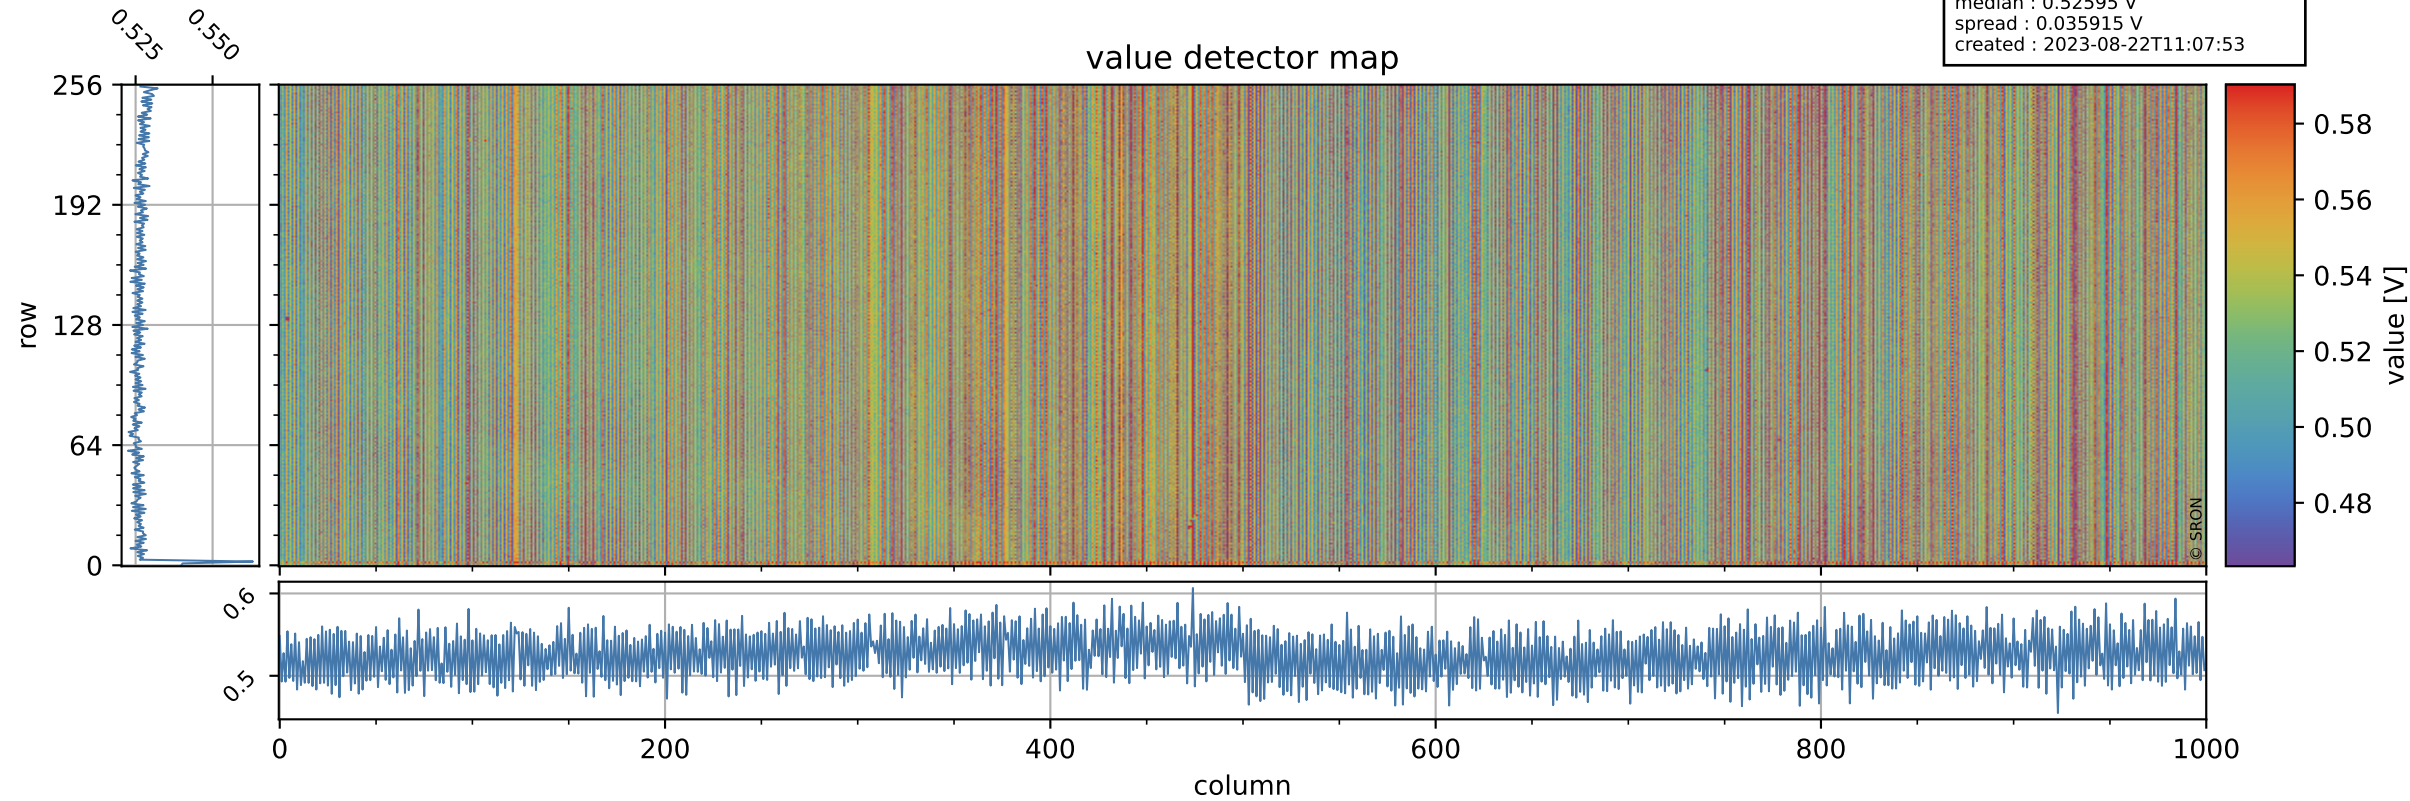

Tropomi SWIR offset (beta nominal)

orbits : 20 in [14662, 14707]
coverage : 2020-08-12 / 2020-08-15
median : 0.52595 V
spread : 0.035915 V
created : 2023-08-22T11:07:53

value detector map

Tropomi SWIR offset (beta nominal)

orbits : 20 in [14662, 14707]
coverage : 2020-08-12 / 2020-08-15
median : 30.446 μV
spread : 15.087 μV
created : 2023-08-22T11:07:53

Tropomi SWIR offset (beta nominal)

orbits : 20 in [14662, 14707]
coverage : 2020-08-12 / 2020-08-15
median : -0.074188 mV
spread : 0.3822 mV
created : 2023-08-22T11:07:54

value compared with SWIR offset CKD

Tropomi SWIR offset (beta nominal) ground-tracks of Sentinel-5P

orbits : 20 in [14662, 14707]
coverage : 2020-08-12 / 2020-08-15
created : 2023-08-22T11:07:54

Tropomi SWIR offset (beta nominal)

orbits : [1867, 14707]
coverage : 2018-02-20 / 2020-08-15
created : 2023-08-22T11:07:54

trend of detector median & temperatures