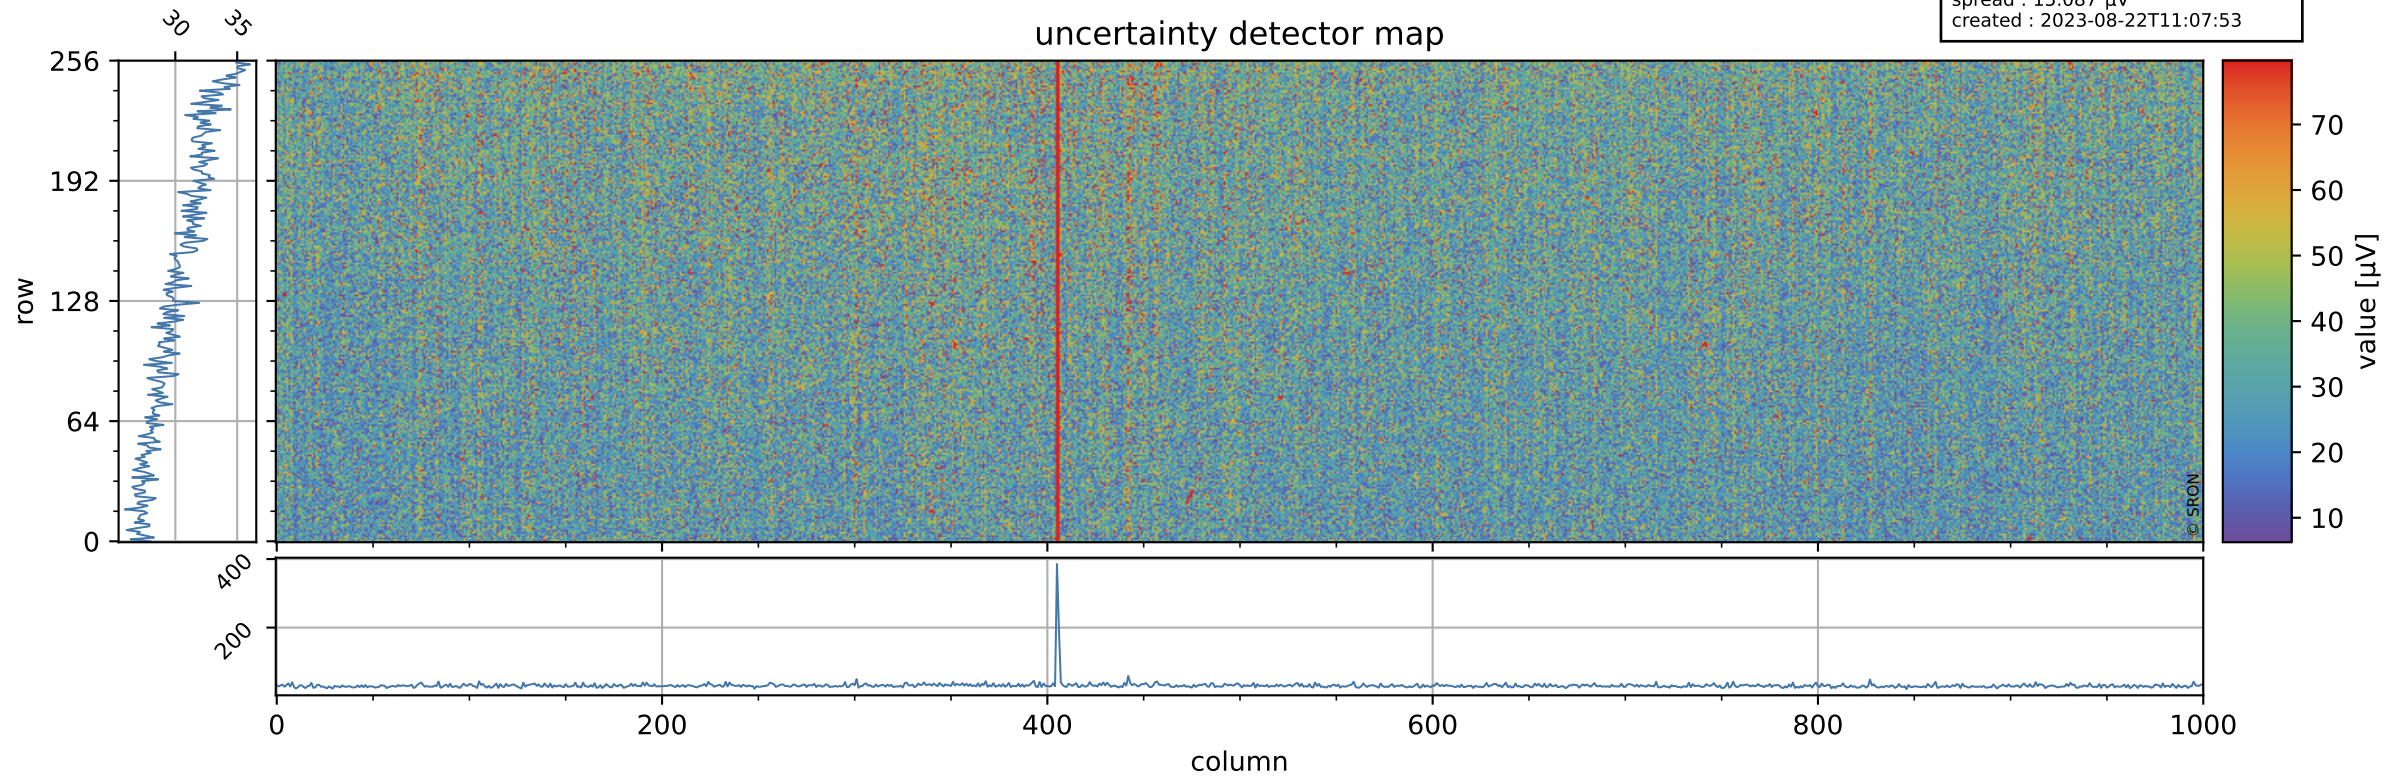

Tropomi SWIR offset (beta nominal)

orbits : 20 in [14662, 14707]
coverage : 2020-08-12 / 2020-08-15
median : 0.52595 V
spread : 0.035915 V
created : 2023-08-22T11:07:53

value detector map

Tropomi SWIR offset (beta nominal)

orbits : 20 in [14662, 14707]
coverage : 2020-08-12 / 2020-08-15
median : 30.446 μV
spread : 15.087 μV
created : 2023-08-22T11:07:53

Tropomi SWIR offset (beta nominal)

orbits : 20 in [14662, 14707]
coverage : 2020-08-12 / 2020-08-15
median : -0.074188 mV
spread : 0.3822 mV
created : 2023-08-22T11:07:54

value compared with SWIR offset CKD

Tropomi SWIR offset (beta nominal) ground-tracks of Sentinel-5P

orbits : 20 in [14662, 14707]
coverage : 2020-08-12 / 2020-08-15
created : 2023-08-22T11:07:54

Tropomi SWIR offset (beta nominal)

orbits : [1867, 14707]
coverage : 2018-02-20 / 2020-08-15
created : 2023-08-22T11:07:54

trend of detector median & temperatures