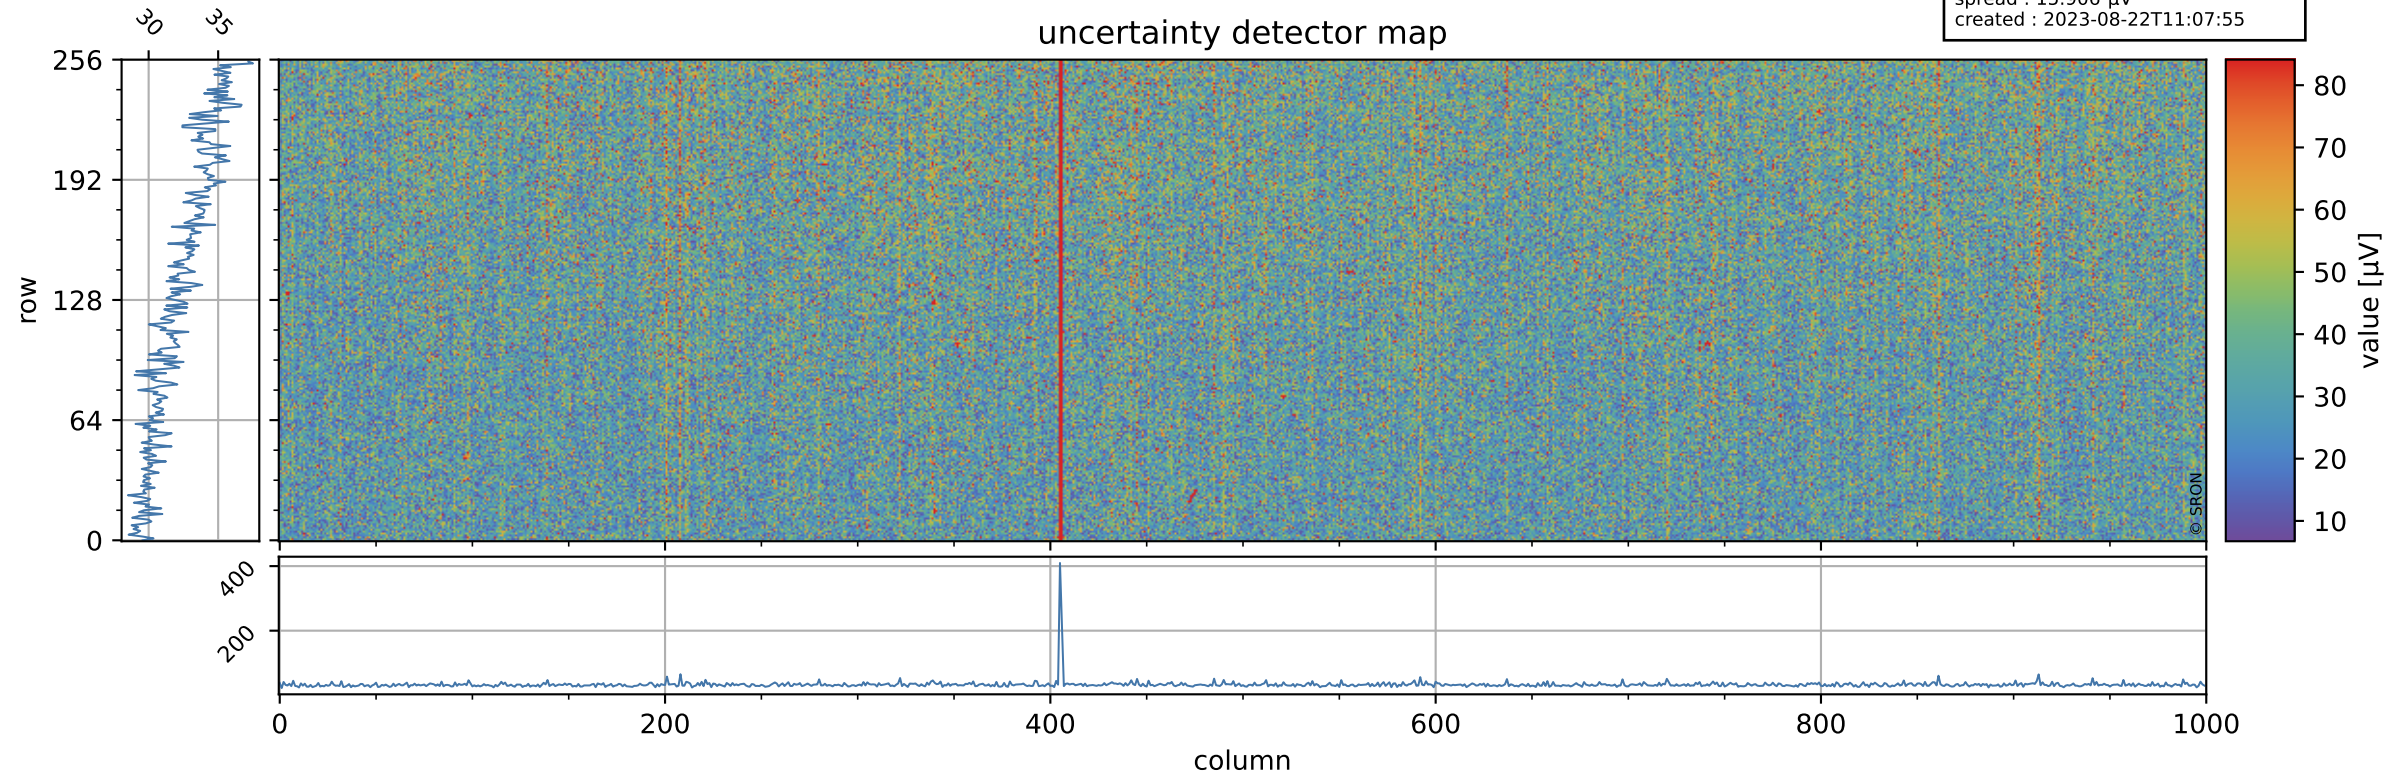

Tropomi SWIR offset (beta nominal)

orbits : 17 in [14707, 14752]
coverage : 2020-08-15 / 2020-08-18
median : 0.52596 V
spread : 0.035915 V
created : 2023-08-22T11:07:55

value detector map

Tropomi SWIR offset (beta nominal)

orbits : 17 in [14707, 14752]
coverage : 2020-08-15 / 2020-08-18
median : 32.593 μV
spread : 15.906 μV
created : 2023-08-22T11:07:55

Tropomi SWIR offset (beta nominal)

orbits : 17 in [14707, 14752]
coverage : 2020-08-15 / 2020-08-18
median : -0.063228 mV
spread : 0.38468 mV
created : 2023-08-22T11:07:56

value compared with SWIR offset CKD

Tropomi SWIR offset (beta nominal) ground-tracks of Sentinel-5P

orbits : 17 in [14707, 14752]
coverage : 2020-08-15 / 2020-08-18
created : 2023-08-22T11:07:56

Tropomi SWIR offset (beta nominal)

orbits : [1867, 14752]
coverage : 2018-02-20 / 2020-08-18
created : 2023-08-22T11:07:56

trend of detector median & temperatures