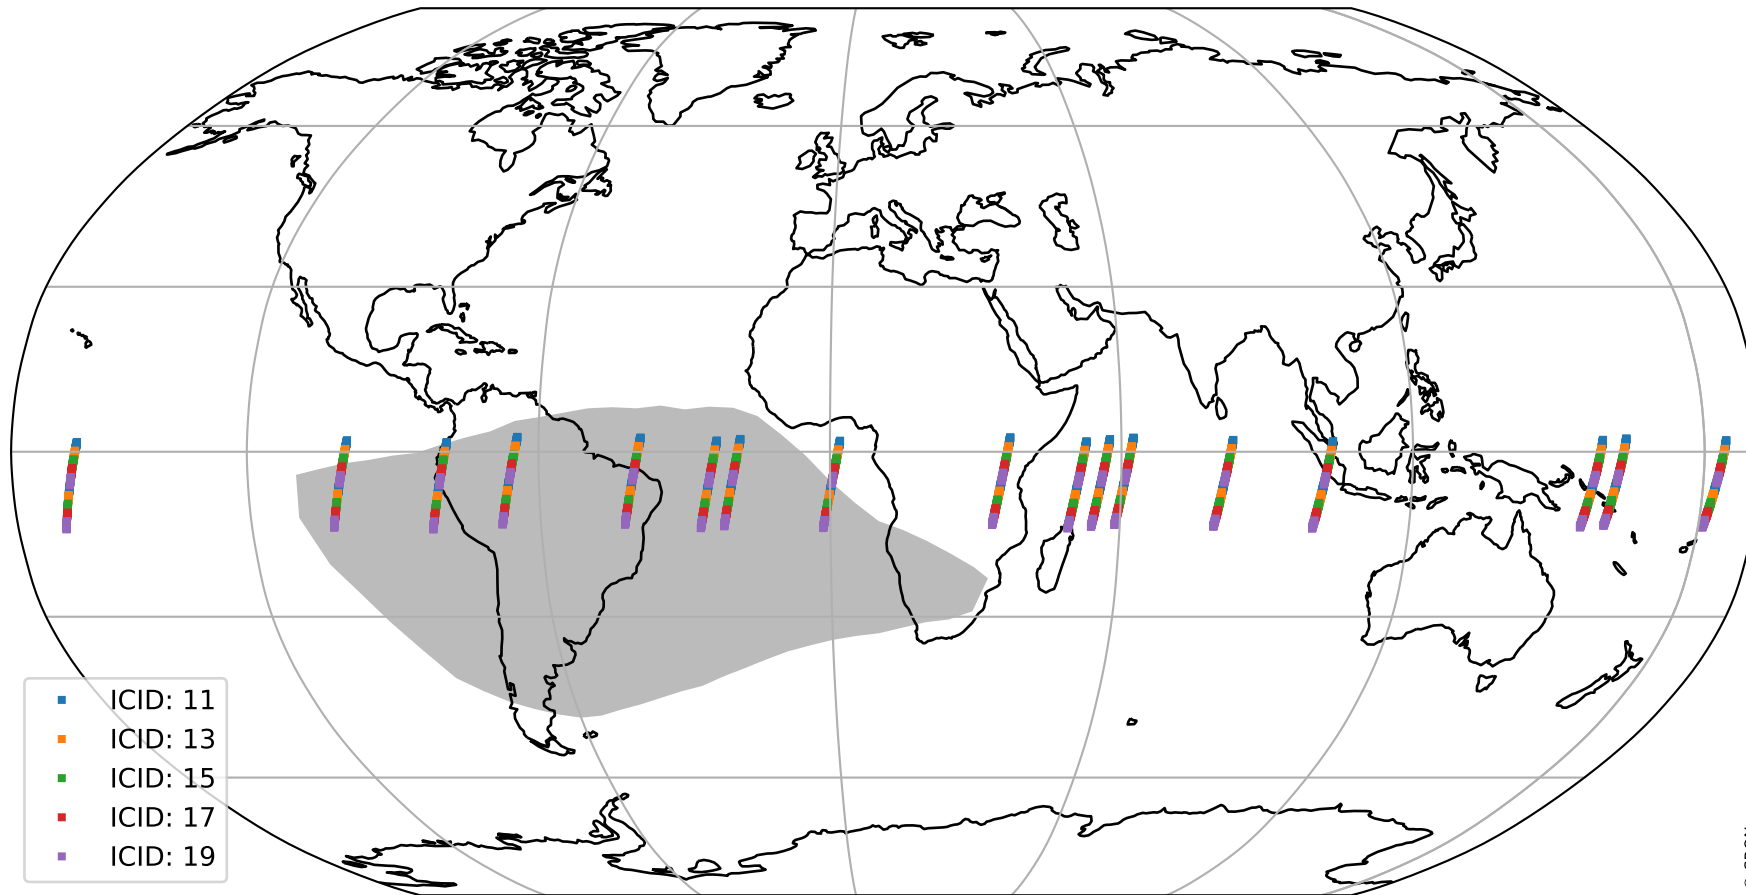

Tropomi SWIR offset (beta nominal)

orbits : 17 in [14707, 14752]
coverage : 2020-08-15 / 2020-08-18
median : 0.52596 V
spread : 0.035915 V
created : 2023-08-22T11:07:55

value detector map

Tropomi SWIR offset (beta nominal)

orbits : 17 in [14707, 14752]
coverage : 2020-08-15 / 2020-08-18
median : 32.593 μV
spread : 15.906 μV
created : 2023-08-22T11:07:55

Tropomi SWIR offset (beta nominal)

orbits : 17 in [14707, 14752]
coverage : 2020-08-15 / 2020-08-18
median : -0.063228 mV
spread : 0.38468 mV
created : 2023-08-22T11:07:56

value compared with SWIR offset CKD

Tropomi SWIR offset (beta nominal) ground-tracks of Sentinel-5P

orbits : 17 in [14707, 14752]
coverage : 2020-08-15 / 2020-08-18
created : 2023-08-22T11:07:56

Tropomi SWIR offset (beta nominal)

orbits : [1867, 14752]
coverage : 2018-02-20 / 2020-08-18
created : 2023-08-22T11:07:56

trend of detector median & temperatures