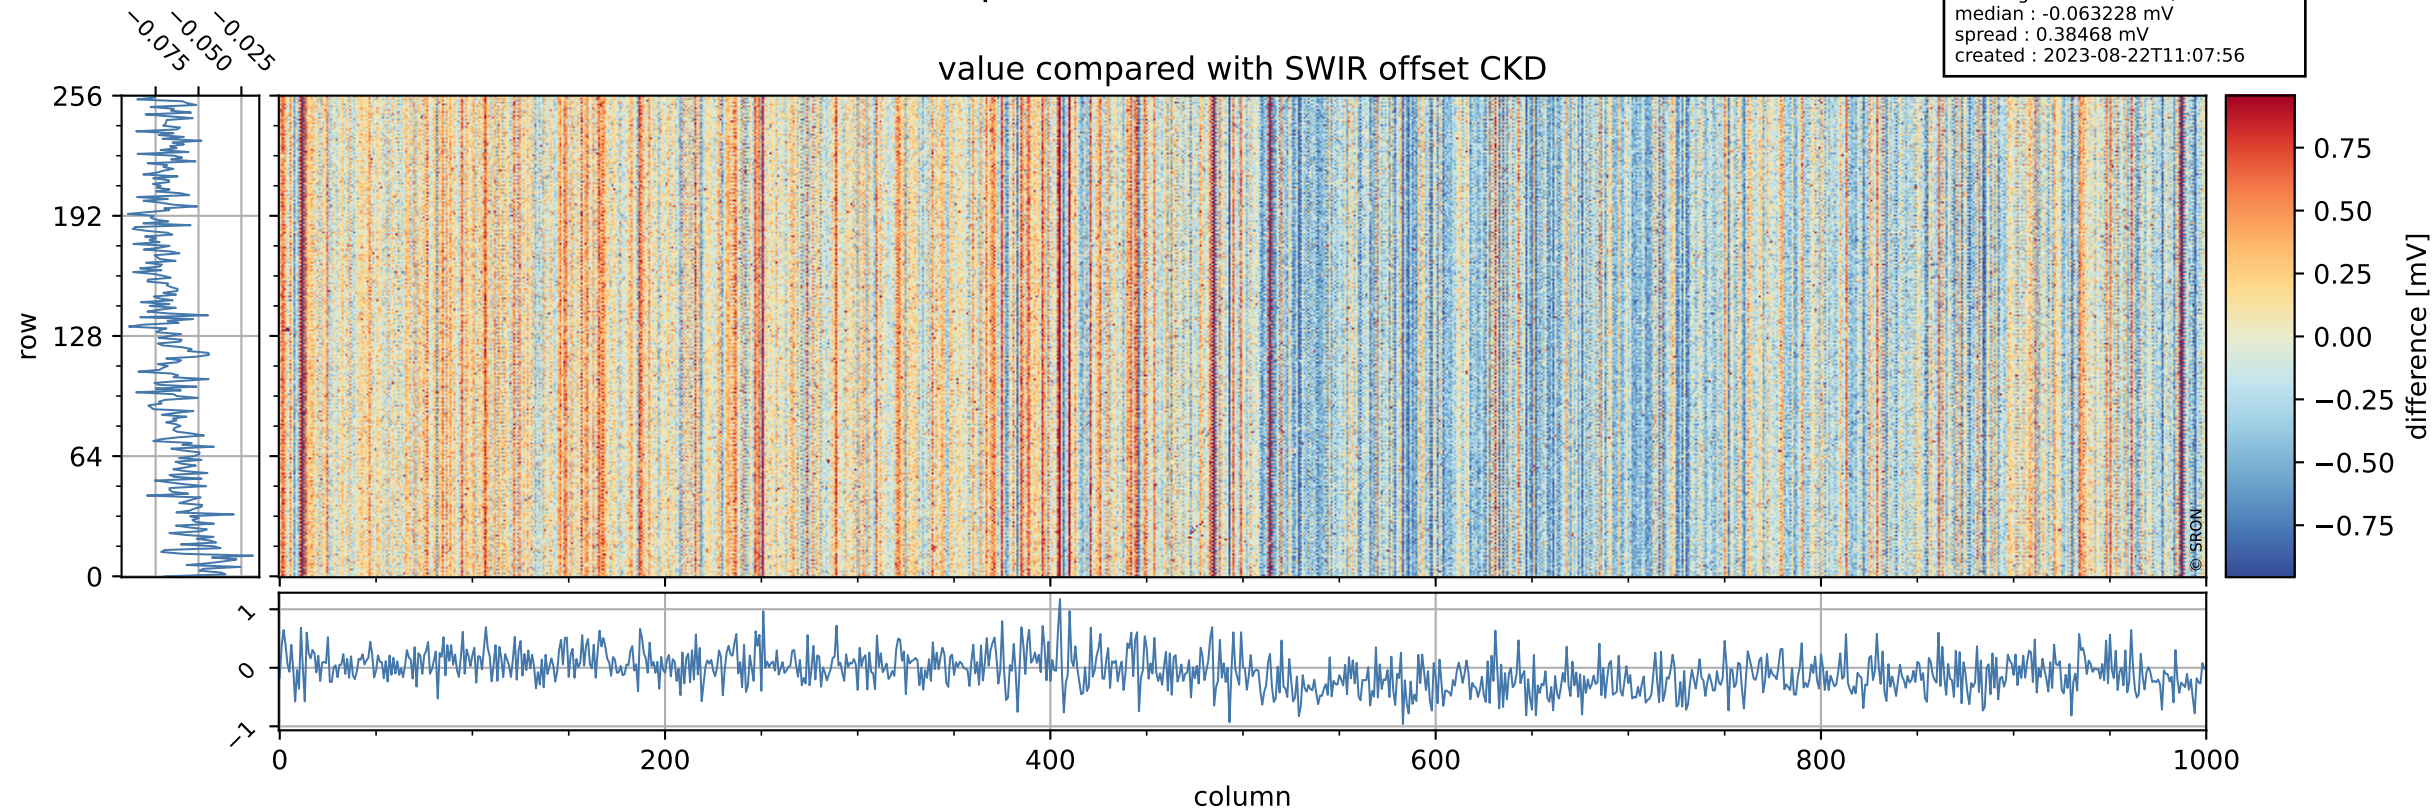

Tropomi SWIR offset (beta nominal)

orbits : 17 in [14707, 14752]
coverage : 2020-08-15 / 2020-08-18
median : 0.52596 V
spread : 0.035915 V
created : 2023-08-22T11:07:55

value detector map

Tropomi SWIR offset (beta nominal)

orbits : 17 in [14707, 14752]
coverage : 2020-08-15 / 2020-08-18
median : 32.593 μV
spread : 15.906 μV
created : 2023-08-22T11:07:55

Tropomi SWIR offset (beta nominal)

orbits : 17 in [14707, 14752]
coverage : 2020-08-15 / 2020-08-18
median : -0.063228 mV
spread : 0.38468 mV
created : 2023-08-22T11:07:56

value compared with SWIR offset CKD

Tropomi SWIR offset (beta nominal) ground-tracks of Sentinel-5P

orbits : 17 in [14707, 14752]
coverage : 2020-08-15 / 2020-08-18
created : 2023-08-22T11:07:56

Tropomi SWIR offset (beta nominal)

orbits : [1867, 14752]
coverage : 2018-02-20 / 2020-08-18
created : 2023-08-22T11:07:56

trend of detector median & temperatures