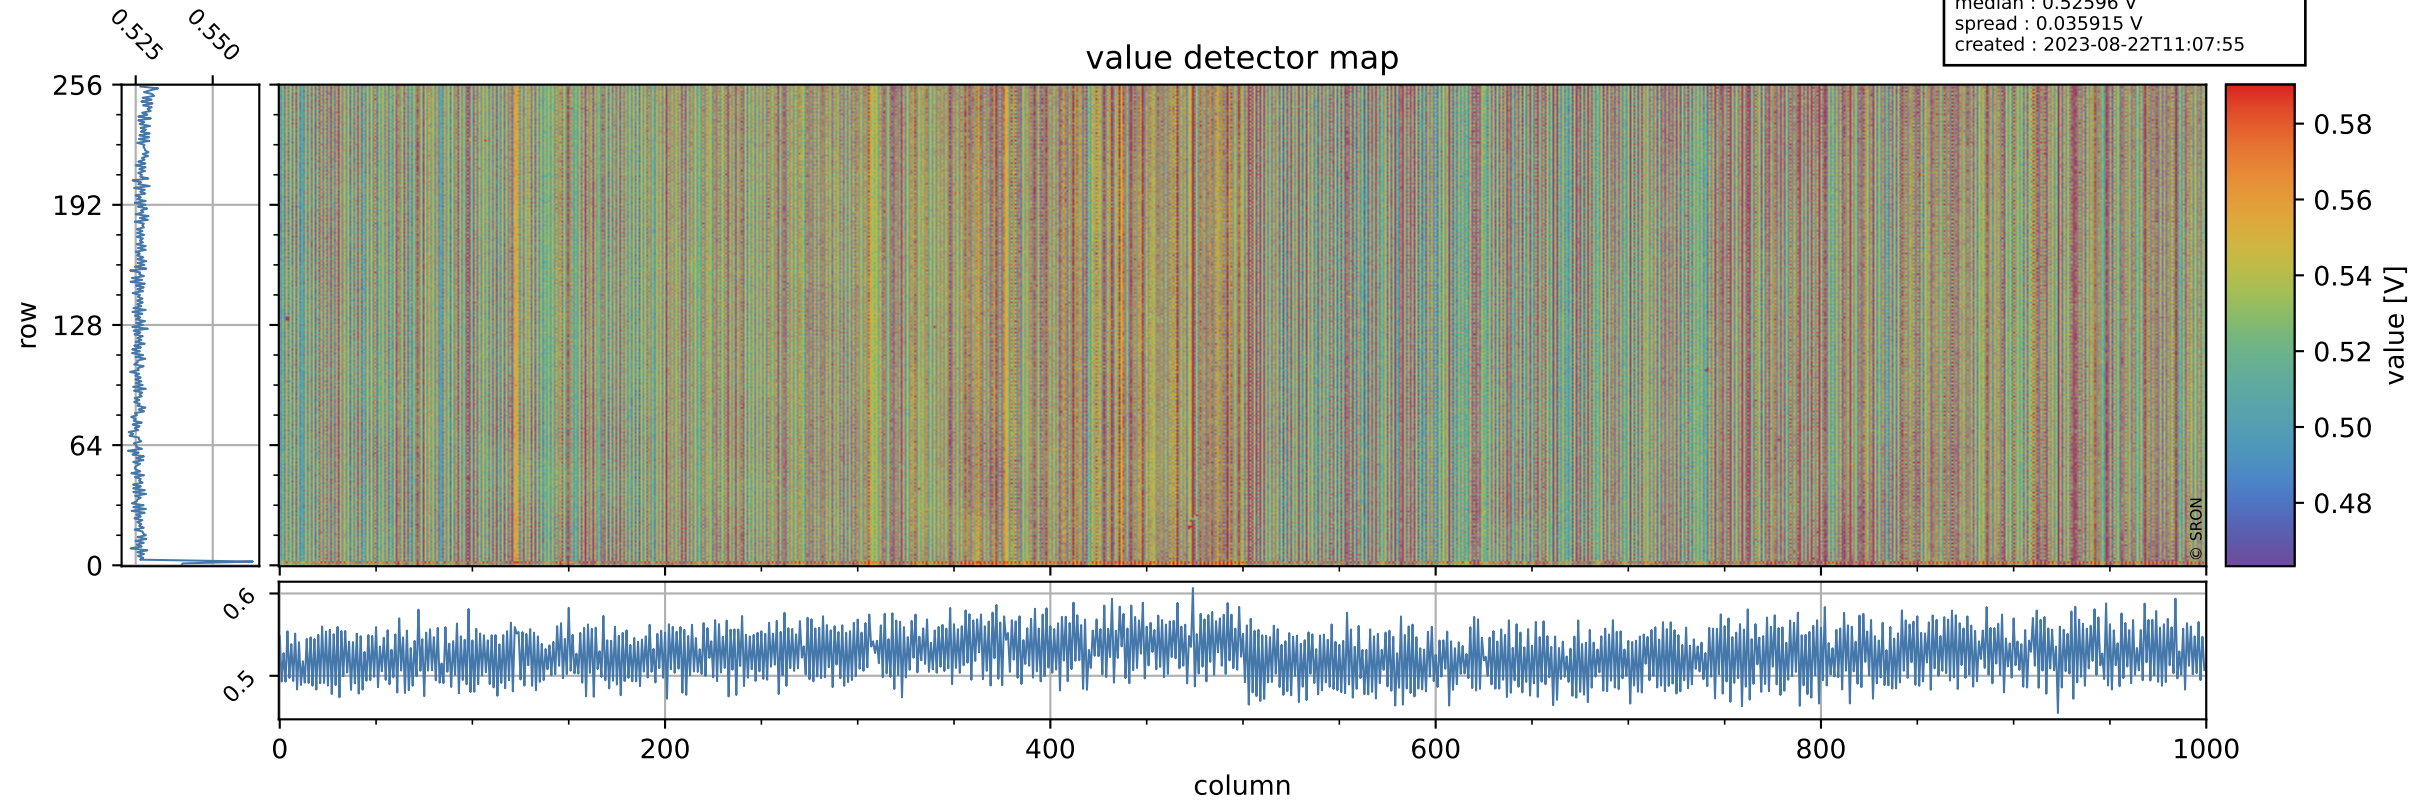

Tropomi SWIR offset (beta nominal)

orbits : 17 in [14707, 14752]
coverage : 2020-08-15 / 2020-08-18
median : 0.52596 V
spread : 0.035915 V
created : 2023-08-22T11:07:55

value detector map

Tropomi SWIR offset (beta nominal)

orbits : 17 in [14707, 14752]
coverage : 2020-08-15 / 2020-08-18
median : 32.593 μV
spread : 15.906 μV
created : 2023-08-22T11:07:55

Tropomi SWIR offset (beta nominal)

orbits : 17 in [14707, 14752]
coverage : 2020-08-15 / 2020-08-18
median : -0.063228 mV
spread : 0.38468 mV
created : 2023-08-22T11:07:56

value compared with SWIR offset CKD

Tropomi SWIR offset (beta nominal) ground-tracks of Sentinel-5P

orbits : 17 in [14707, 14752]
coverage : 2020-08-15 / 2020-08-18
created : 2023-08-22T11:07:56

Tropomi SWIR offset (beta nominal)

orbits : [1867, 14752]
coverage : 2018-02-20 / 2020-08-18
created : 2023-08-22T11:07:56

trend of detector median & temperatures