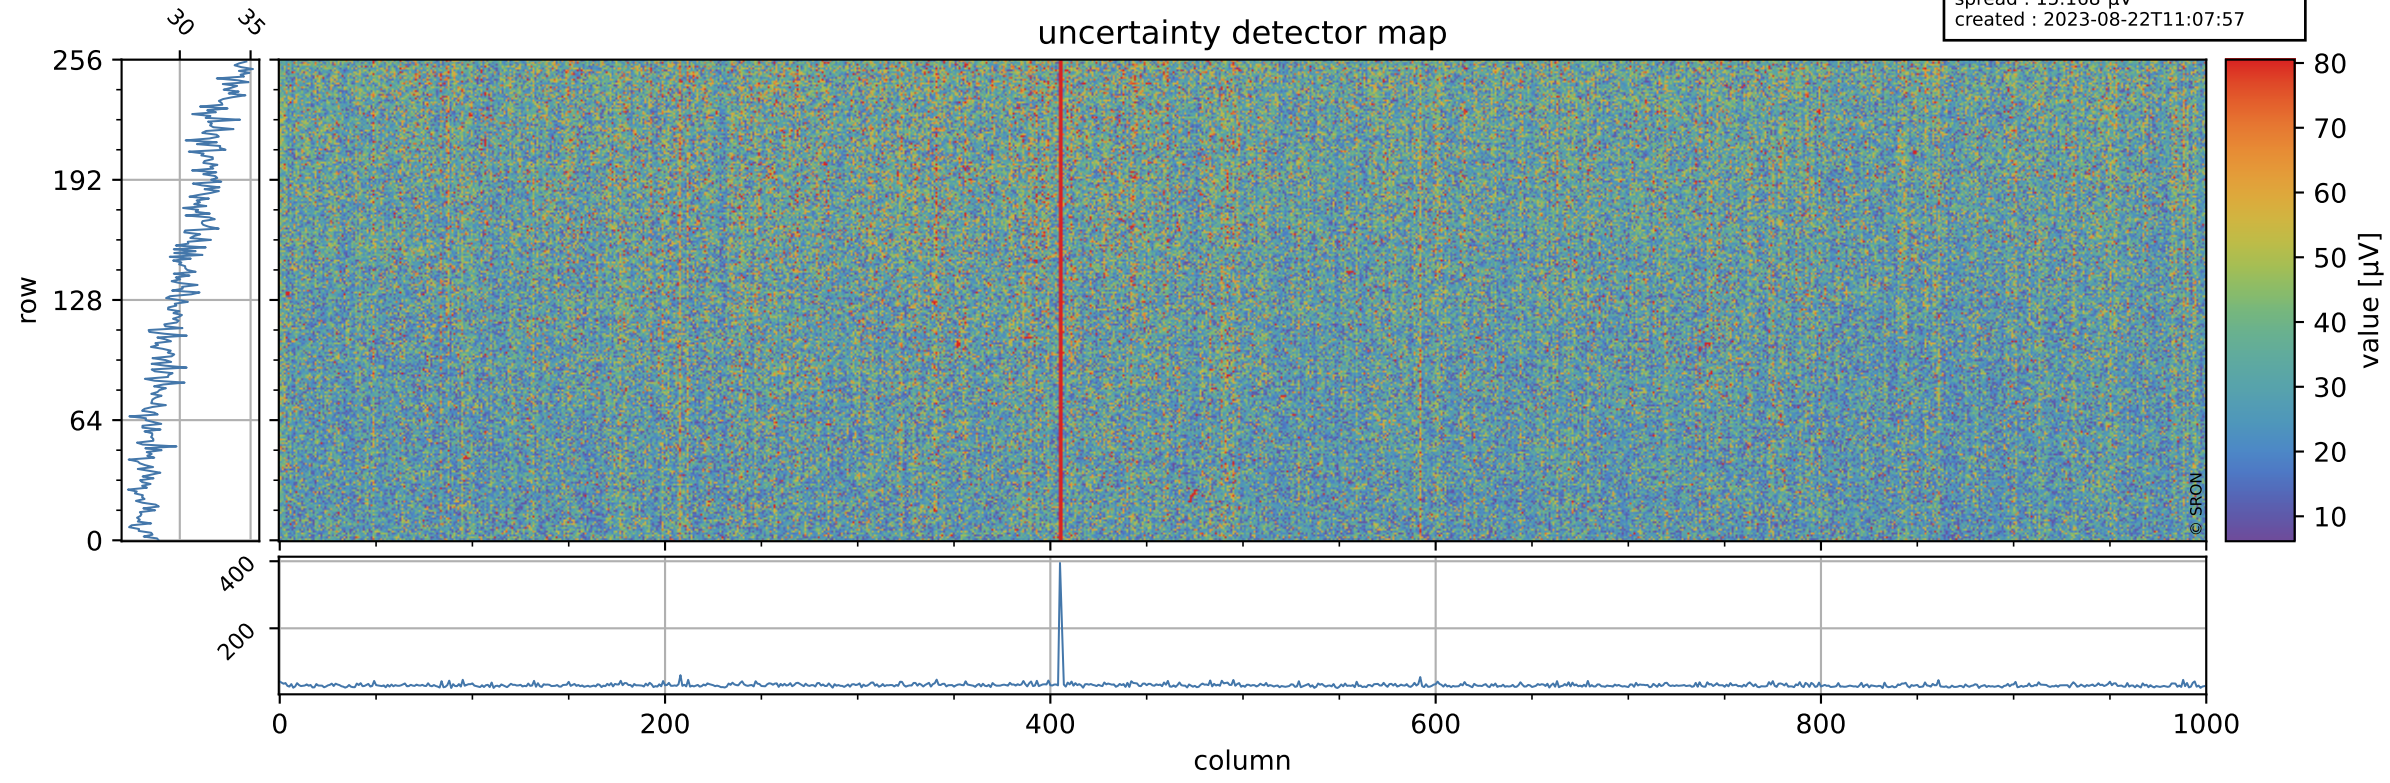

Tropomi SWIR offset (beta nominal)

orbits : 20 in [14752, 14797]
coverage : 2020-08-18 / 2020-08-21
median : 0.52592 V
spread : 0.035918 V
created : 2023-08-22T11:07:57

value detector map

Tropomi SWIR offset (beta nominal)

orbits : 20 in [14752, 14797]
coverage : 2020-08-18 / 2020-08-21
median : 30.407 μV
spread : 15.168 μV
created : 2023-08-22T11:07:57

Tropomi SWIR offset (beta nominal)

orbits : 20 in [14752, 14797]
coverage : 2020-08-18 / 2020-08-21
median : -0.1027 mV
spread : 0.38482 mV
created : 2023-08-22T11:07:58

value compared with SWIR offset CKD

Tropomi SWIR offset (beta nominal) ground-tracks of Sentinel-5P

orbits : 20 in [14752, 14797]
coverage : 2020-08-18 / 2020-08-21
created : 2023-08-22T11:07:58

Tropomi SWIR offset (beta nominal)

orbits : [1867, 14797]
coverage : 2018-02-20 / 2020-08-21
created : 2023-08-22T11:07:58

trend of detector median & temperatures