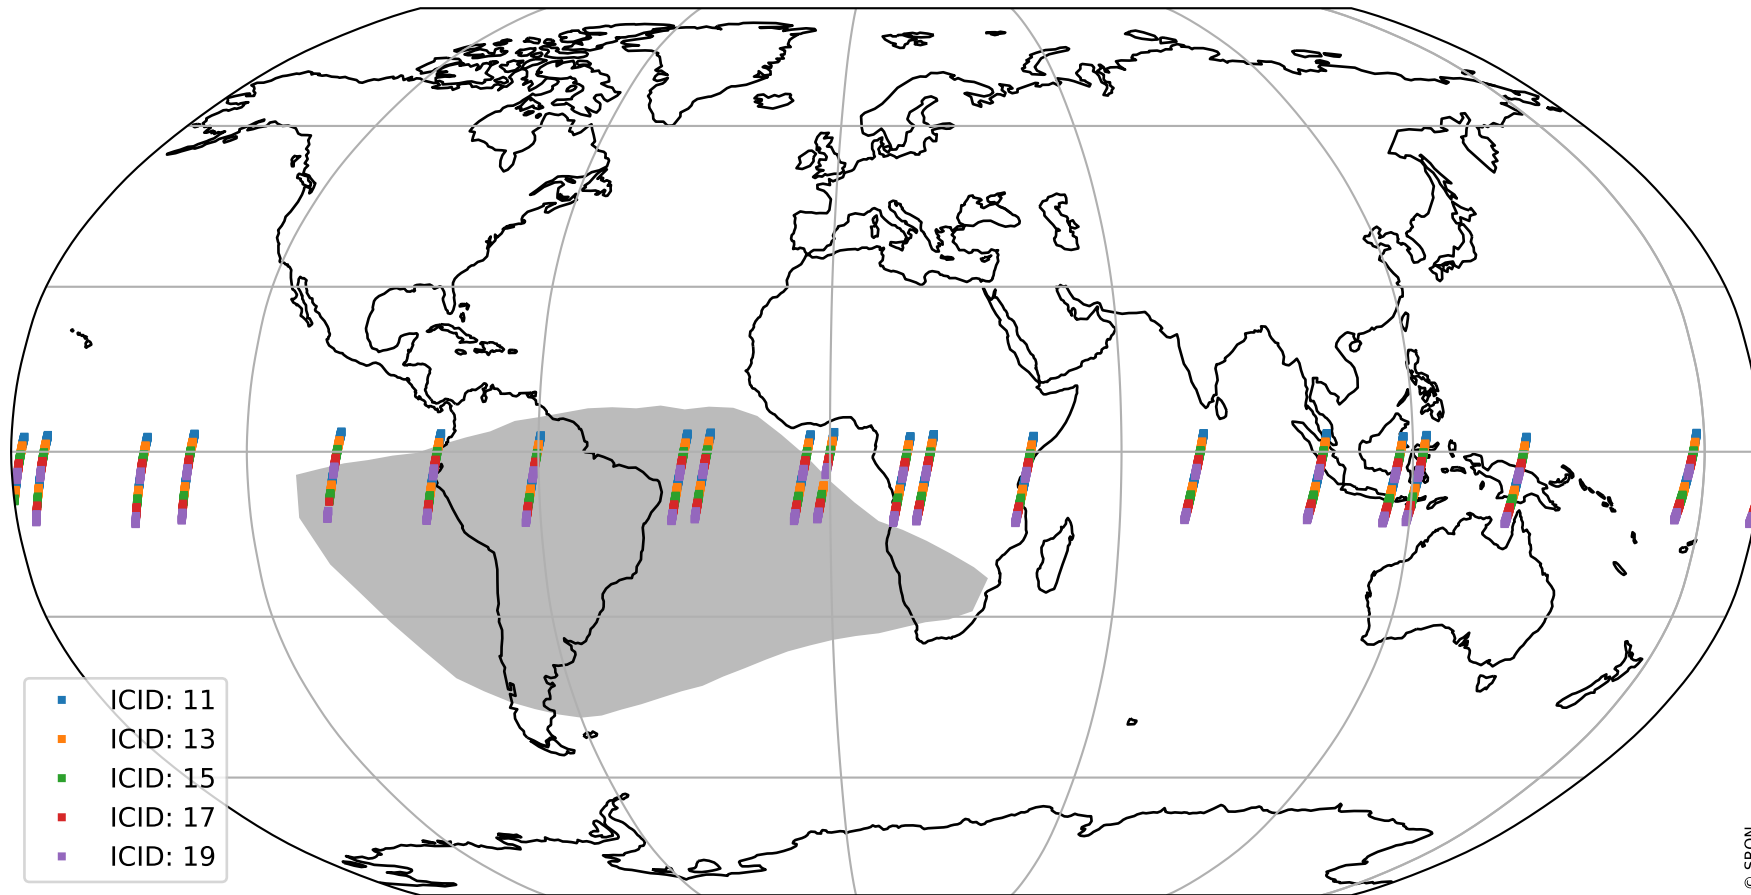

Tropomi SWIR offset (beta nominal)

orbits : 20 in [14752, 14797]
coverage : 2020-08-18 / 2020-08-21
median : 0.52592 V
spread : 0.035918 V
created : 2023-08-22T11:07:57

value detector map

Tropomi SWIR offset (beta nominal)

orbits : 20 in [14752, 14797]
coverage : 2020-08-18 / 2020-08-21
median : 30.407 μV
spread : 15.168 μV
created : 2023-08-22T11:07:57

Tropomi SWIR offset (beta nominal)

orbits : 20 in [14752, 14797]
coverage : 2020-08-18 / 2020-08-21
median : -0.1027 mV
spread : 0.38482 mV
created : 2023-08-22T11:07:58

value compared with SWIR offset CKD

Tropomi SWIR offset (beta nominal) ground-tracks of Sentinel-5P

orbits : 20 in [14752, 14797]
coverage : 2020-08-18 / 2020-08-21
created : 2023-08-22T11:07:58

Tropomi SWIR offset (beta nominal)

orbits : [1867, 14797]
coverage : 2018-02-20 / 2020-08-21
created : 2023-08-22T11:07:58

trend of detector median & temperatures