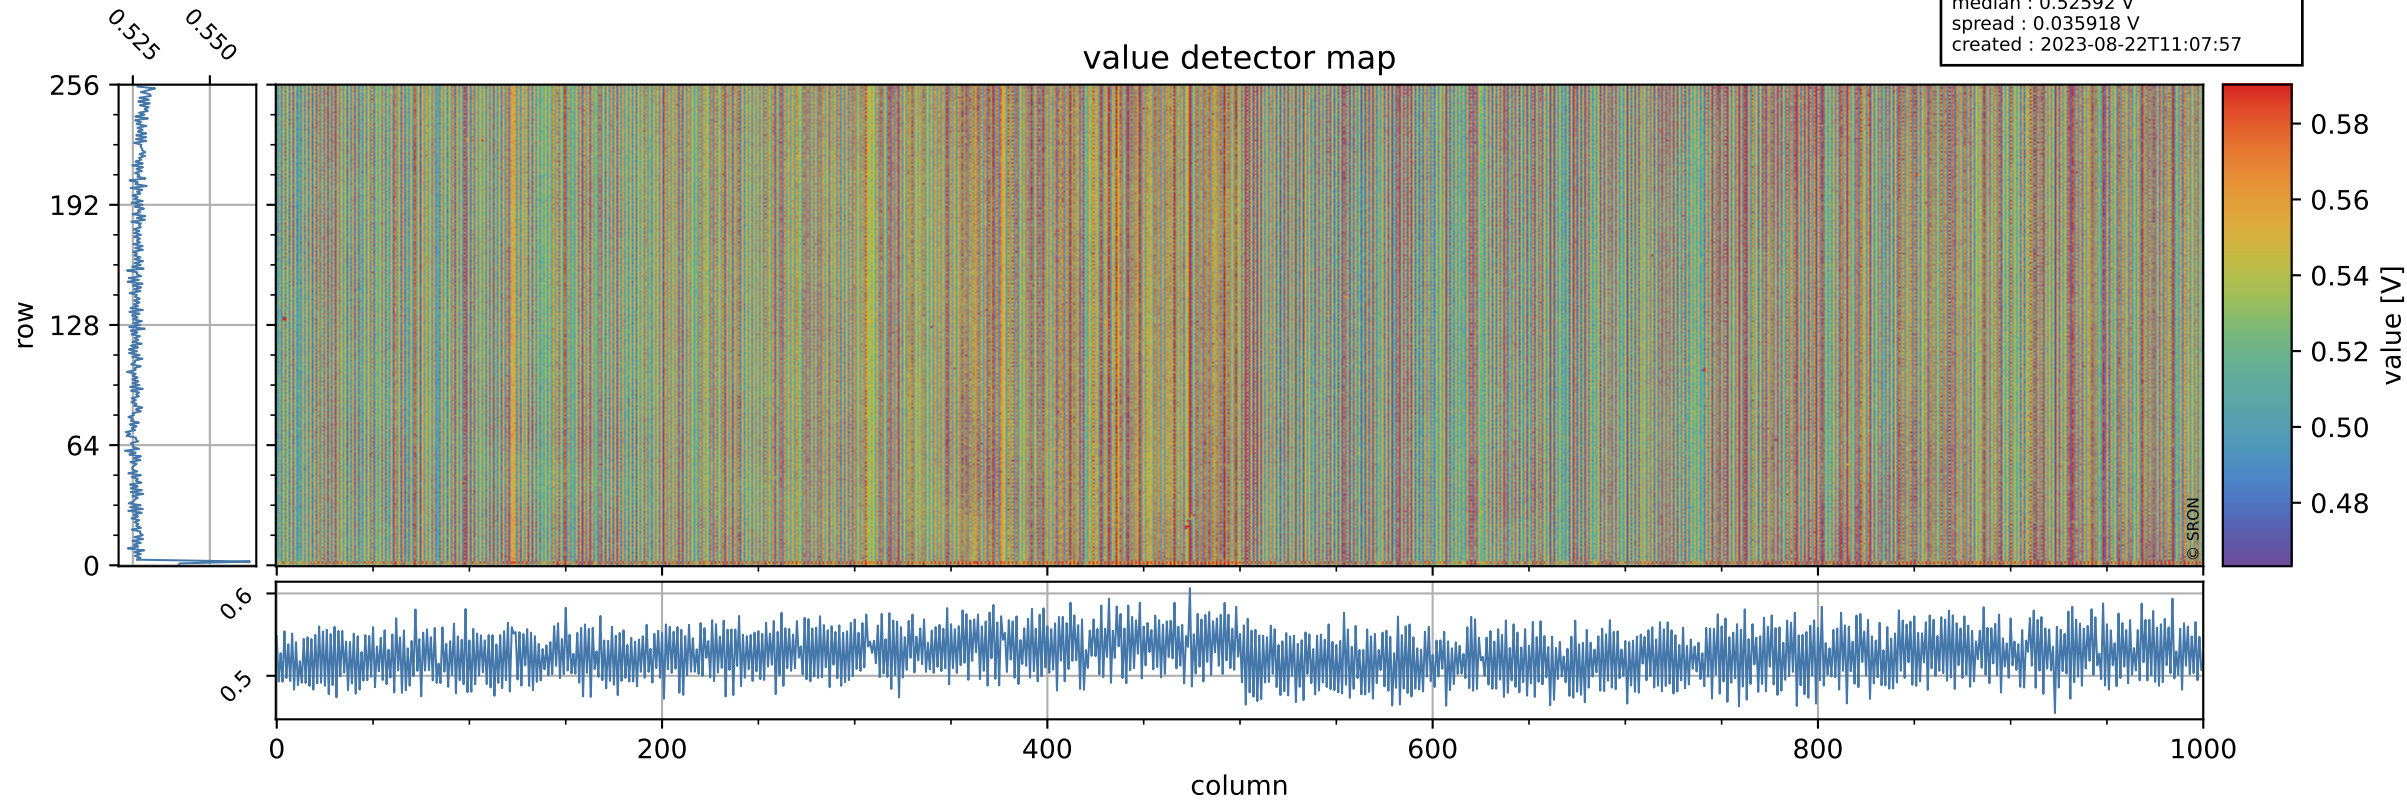

Tropomi SWIR offset (beta nominal)

orbits : 20 in [14752, 14797]
coverage : 2020-08-18 / 2020-08-21
median : 0.52592 V
spread : 0.035918 V
created : 2023-08-22T11:07:57

value detector map

Tropomi SWIR offset (beta nominal)

orbits : 20 in [14752, 14797]
coverage : 2020-08-18 / 2020-08-21
median : 30.407 μV
spread : 15.168 μV
created : 2023-08-22T11:07:57

Tropomi SWIR offset (beta nominal)

orbits : 20 in [14752, 14797]
coverage : 2020-08-18 / 2020-08-21
median : -0.1027 mV
spread : 0.38482 mV
created : 2023-08-22T11:07:58

value compared with SWIR offset CKD

Tropomi SWIR offset (beta nominal) ground-tracks of Sentinel-5P

orbits : 20 in [14752, 14797]
coverage : 2020-08-18 / 2020-08-21
created : 2023-08-22T11:07:58

Tropomi SWIR offset (beta nominal)

orbits : [1867, 14797]
coverage : 2018-02-20 / 2020-08-21
created : 2023-08-22T11:07:58

trend of detector median & temperatures