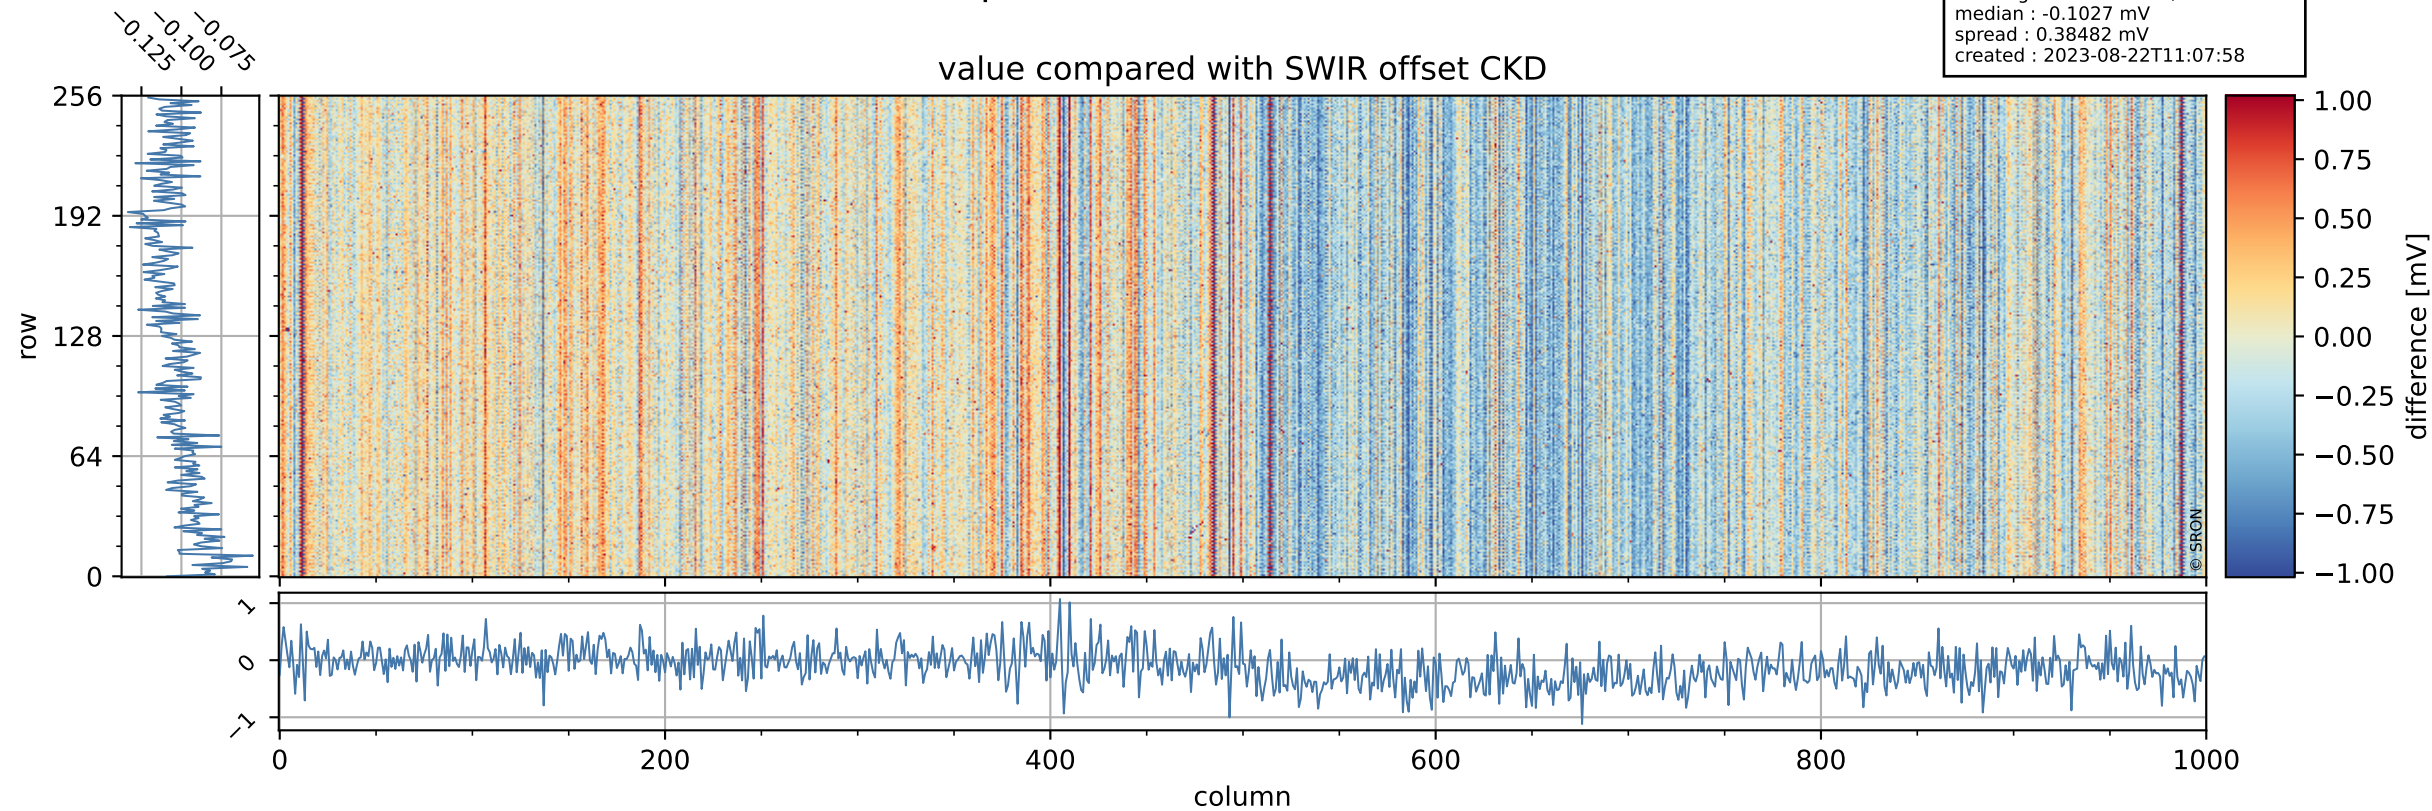

Tropomi SWIR offset (beta nominal)

orbits : 20 in [14752, 14797]
coverage : 2020-08-18 / 2020-08-21
median : 0.52592 V
spread : 0.035918 V
created : 2023-08-22T11:07:57

value detector map

Tropomi SWIR offset (beta nominal)

orbits : 20 in [14752, 14797]
coverage : 2020-08-18 / 2020-08-21
median : 30.407 μV
spread : 15.168 μV
created : 2023-08-22T11:07:57

Tropomi SWIR offset (beta nominal)

orbits : 20 in [14752, 14797]
coverage : 2020-08-18 / 2020-08-21
median : -0.1027 mV
spread : 0.38482 mV
created : 2023-08-22T11:07:58

value compared with SWIR offset CKD

Tropomi SWIR offset (beta nominal) ground-tracks of Sentinel-5P

orbits : 20 in [14752, 14797]
coverage : 2020-08-18 / 2020-08-21
created : 2023-08-22T11:07:58

Tropomi SWIR offset (beta nominal)

orbits : [1867, 14797]
coverage : 2018-02-20 / 2020-08-21
created : 2023-08-22T11:07:58

trend of detector median & temperatures