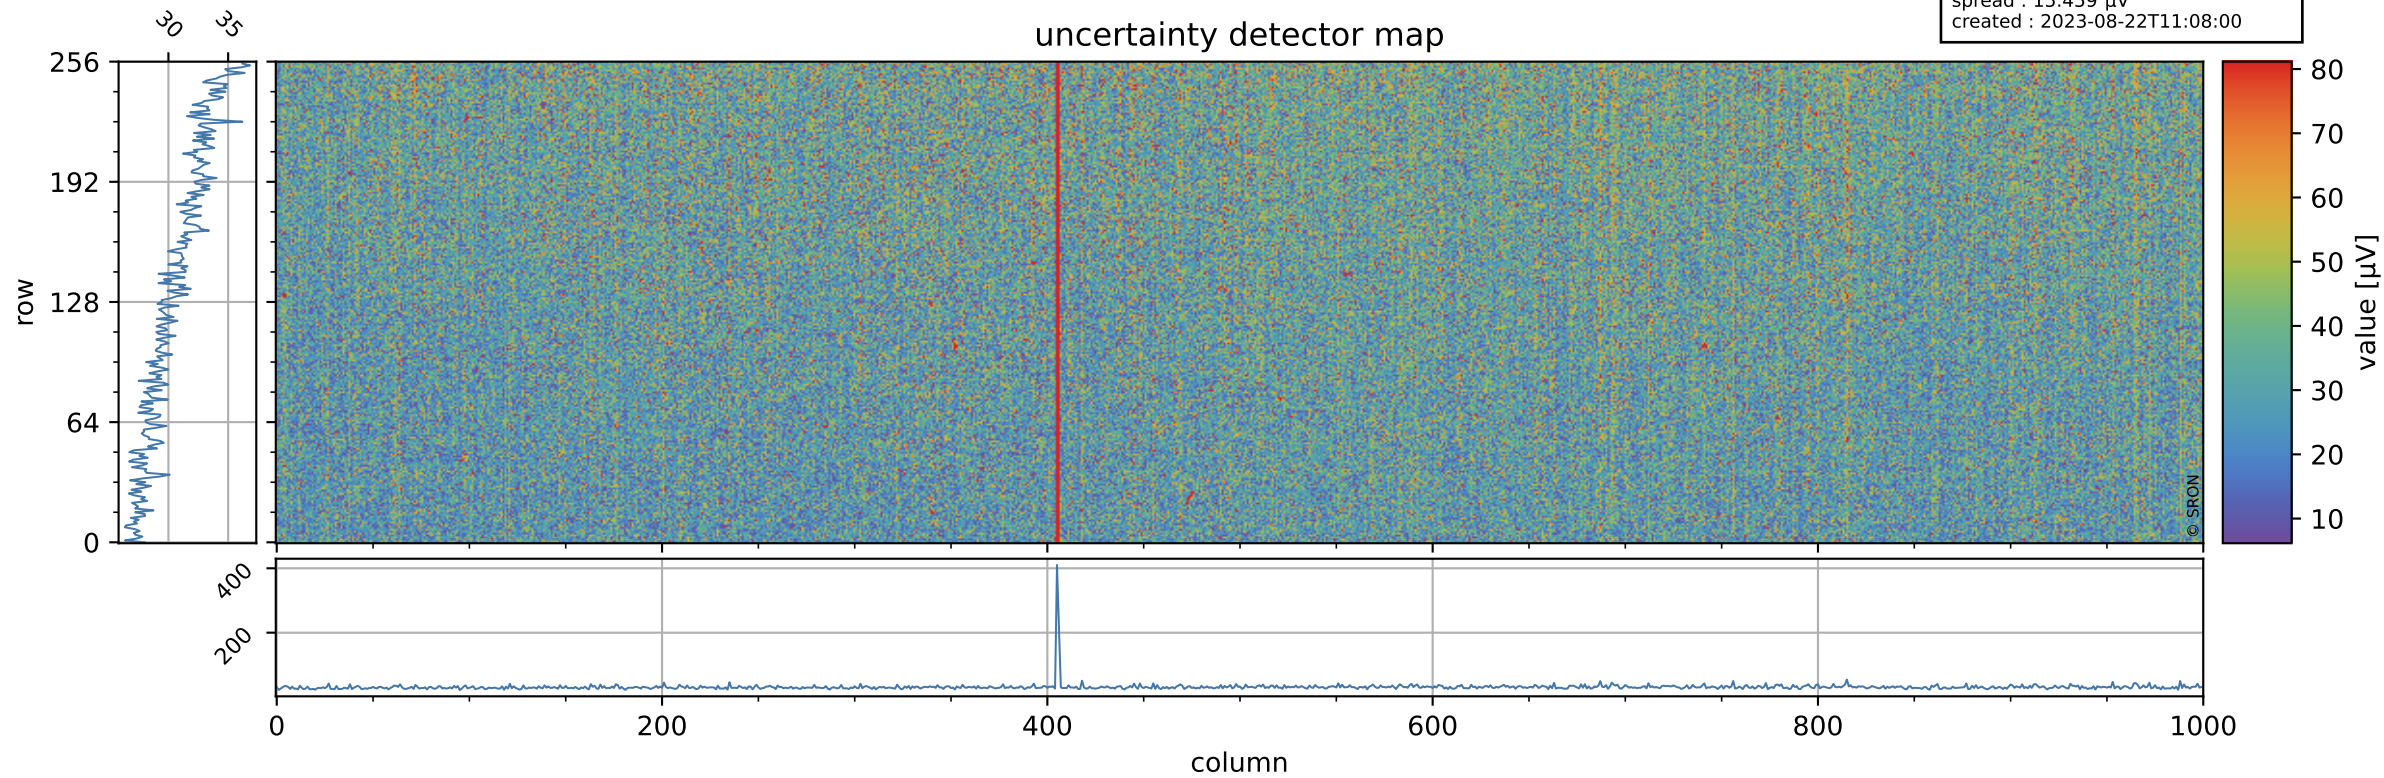

# Tropomi SWIR offset (beta nominal)

orbits : 19 in [14797, 14842]  
coverage : 2020-08-21 / 2020-08-24  
median : 0.52592 V  
spread : 0.035915 V  
created : 2023-08-22T11:07:59

## value detector map

# Tropomi SWIR offset (beta nominal)

orbits : 19 in [14797, 14842]  
coverage : 2020-08-21 / 2020-08-24  
median : 30.811  $\mu\text{V}$   
spread : 15.459  $\mu\text{V}$   
created : 2023-08-22T11:08:00

# Tropomi SWIR offset (beta nominal) ground-tracks of Sentinel-5P

orbits : 19 in [14797, 14842]  
coverage : 2020-08-21 / 2020-08-24  
created : 2023-08-22T11:08:00