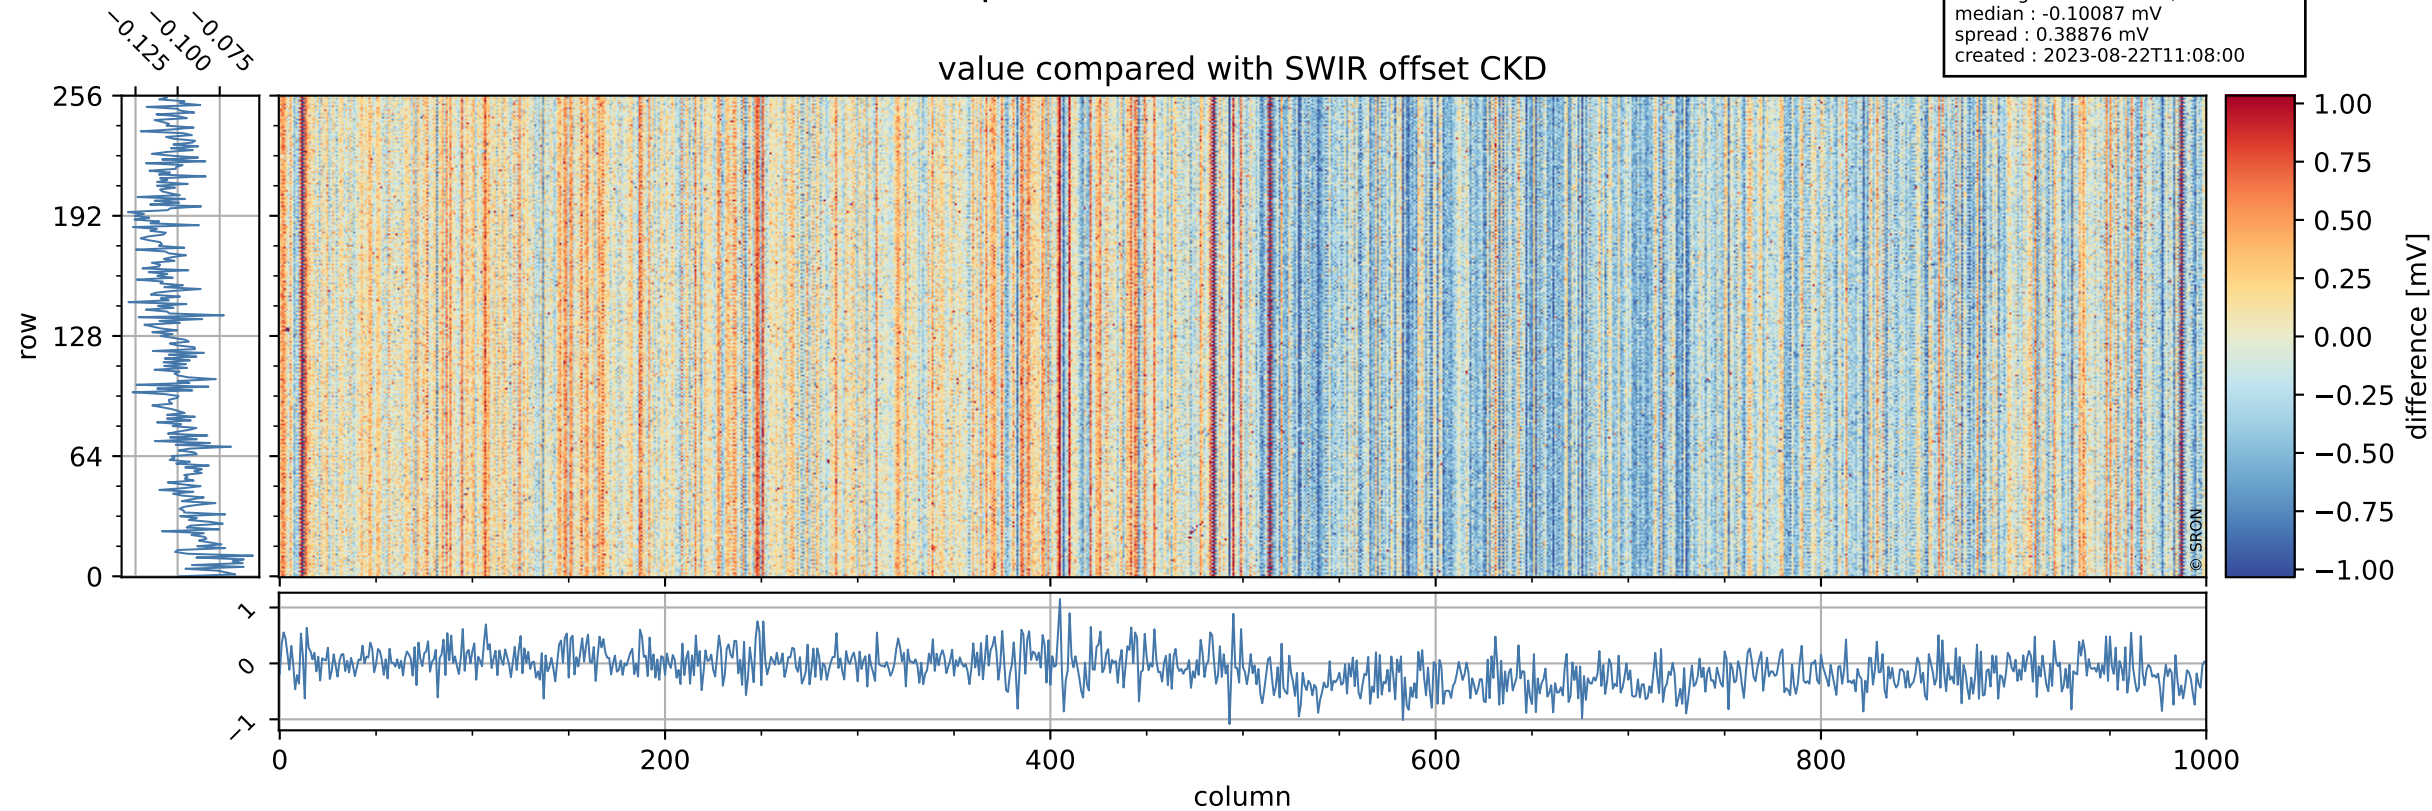

## value detector map

# Tropomi SWIR offset (beta nominal)

orbits : 19 in [14797, 14842]  
coverage : 2020-08-21 / 2020-08-24  
median : 30.811  $\mu\text{V}$   
spread : 15.459  $\mu\text{V}$   
created : 2023-08-22T11:08:00

# Tropomi SWIR offset (beta nominal)

orbits : 19 in [14797, 14842]  
coverage : 2020-08-21 / 2020-08-24  
median : -0.10087 mV  
spread : 0.38876 mV  
created : 2023-08-22T11:08:00

value compared with SWIR offset CKD

# Tropomi SWIR offset (beta nominal) ground-tracks of Sentinel-5P

orbits : 19 in [14797, 14842]  
coverage : 2020-08-21 / 2020-08-24  
created : 2023-08-22T11:08:00