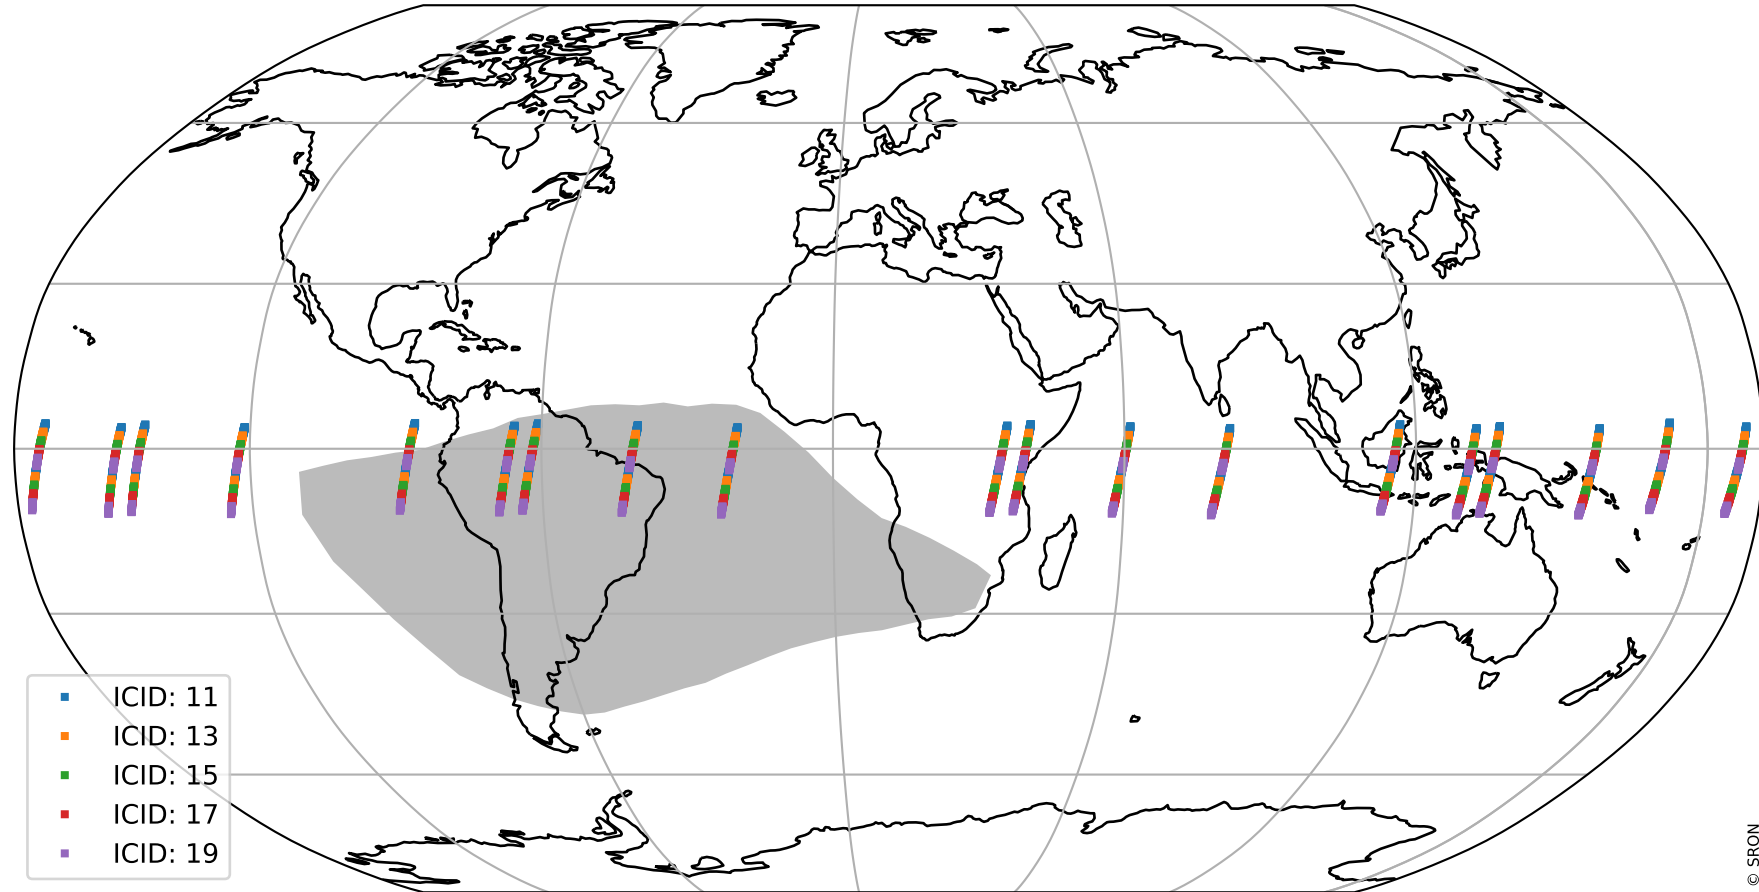

# Tropomi SWIR offset (beta nominal)

orbits : 19 in [14797, 14842]  
coverage : 2020-08-21 / 2020-08-24  
median : 30.811  $\mu\text{V}$   
spread : 15.459  $\mu\text{V}$   
created : 2023-08-22T11:08:00

# Tropomi SWIR offset (beta nominal)

orbits : 19 in [14797, 14842]  
coverage : 2020-08-21 / 2020-08-24  
median : -0.10087 mV  
spread : 0.38876 mV  
created : 2023-08-22T11:08:00

value compared with SWIR offset CKD

# Tropomi SWIR offset (beta nominal) ground-tracks of Sentinel-5P

orbits : 19 in [14797, 14842]  
coverage : 2020-08-21 / 2020-08-24  
created : 2023-08-22T11:08:00

# Tropomi SWIR offset (beta nominal)

orbits : [1867, 14842]  
coverage : 2018-02-20 / 2020-08-24  
created : 2023-08-22T11:08:00