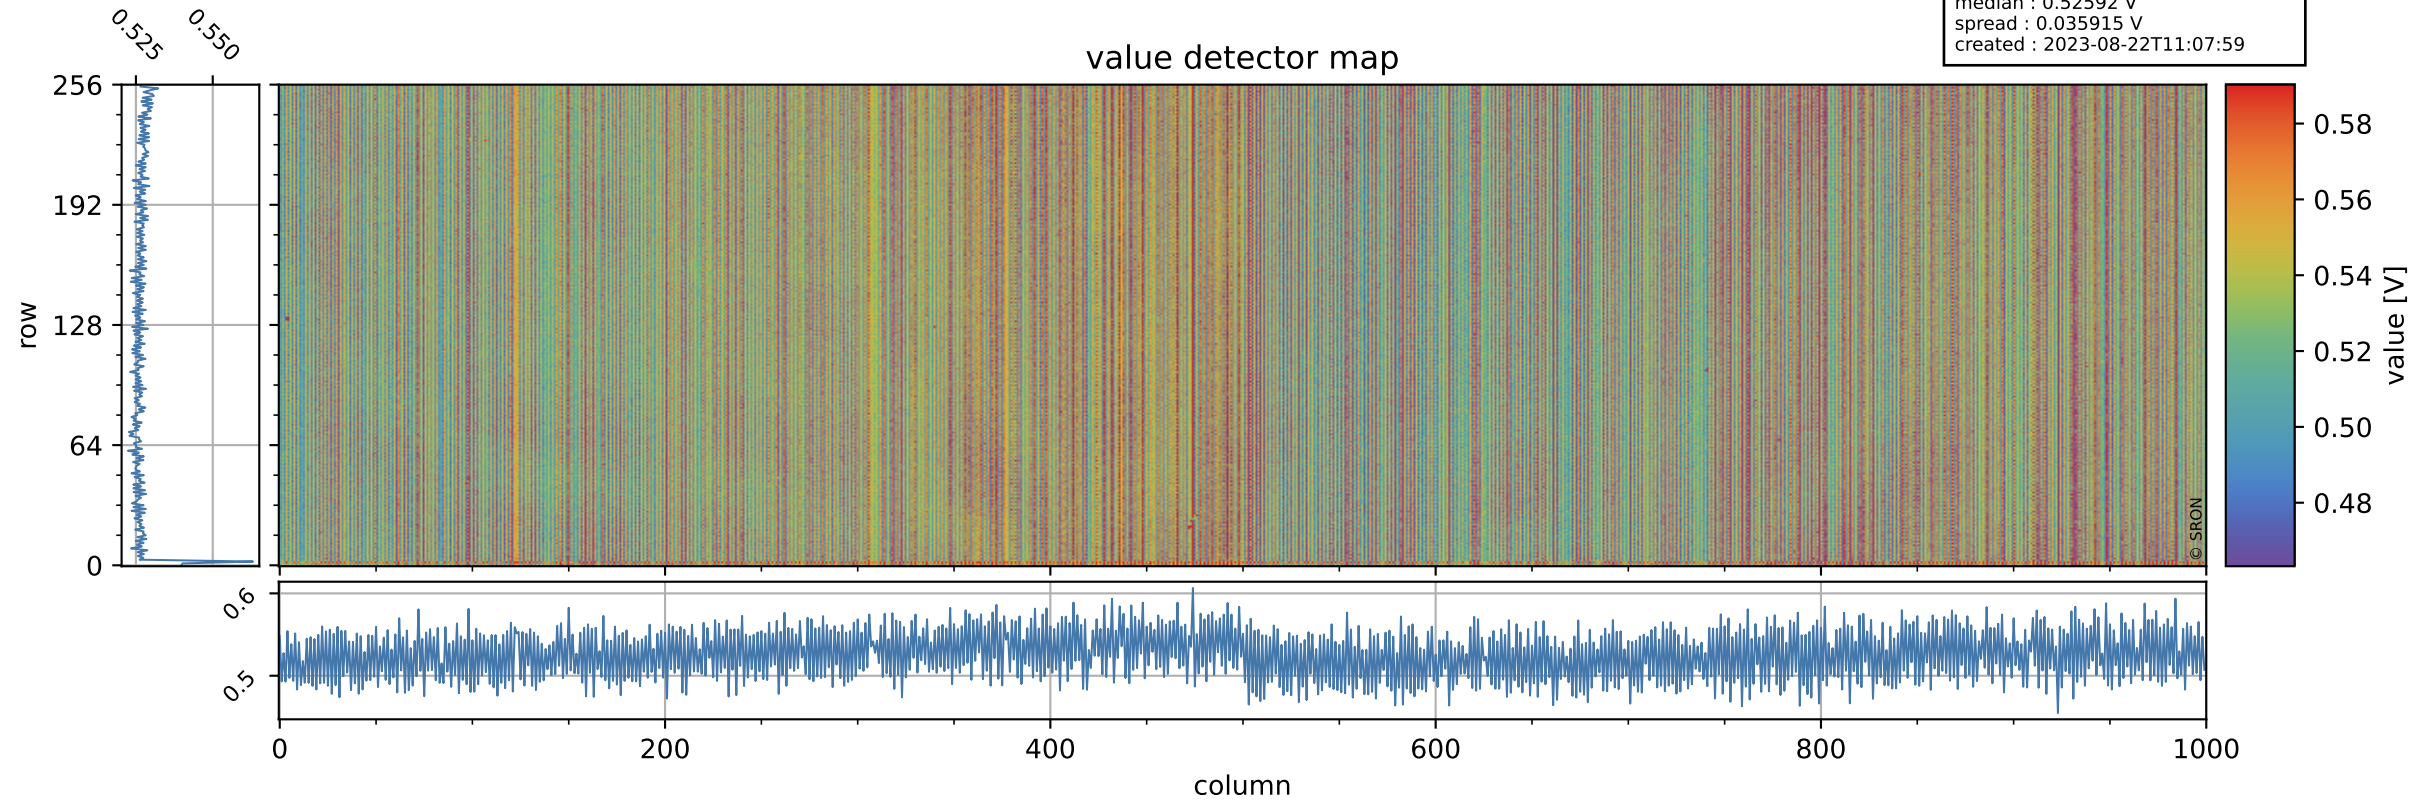

# Tropomi SWIR offset (beta nominal)

orbits : 19 in [14797, 14842]  
coverage : 2020-08-21 / 2020-08-24  
median : 0.52592 V  
spread : 0.035915 V  
created : 2023-08-22T11:07:59

## value detector map

# Tropomi SWIR offset (beta nominal)

orbits : 19 in [14797, 14842]  
coverage : 2020-08-21 / 2020-08-24  
median : 30.811  $\mu\text{V}$   
spread : 15.459  $\mu\text{V}$   
created : 2023-08-22T11:08:00

# Tropomi SWIR offset (beta nominal) ground-tracks of Sentinel-5P

orbits : 19 in [14797, 14842]  
coverage : 2020-08-21 / 2020-08-24  
created : 2023-08-22T11:08:00