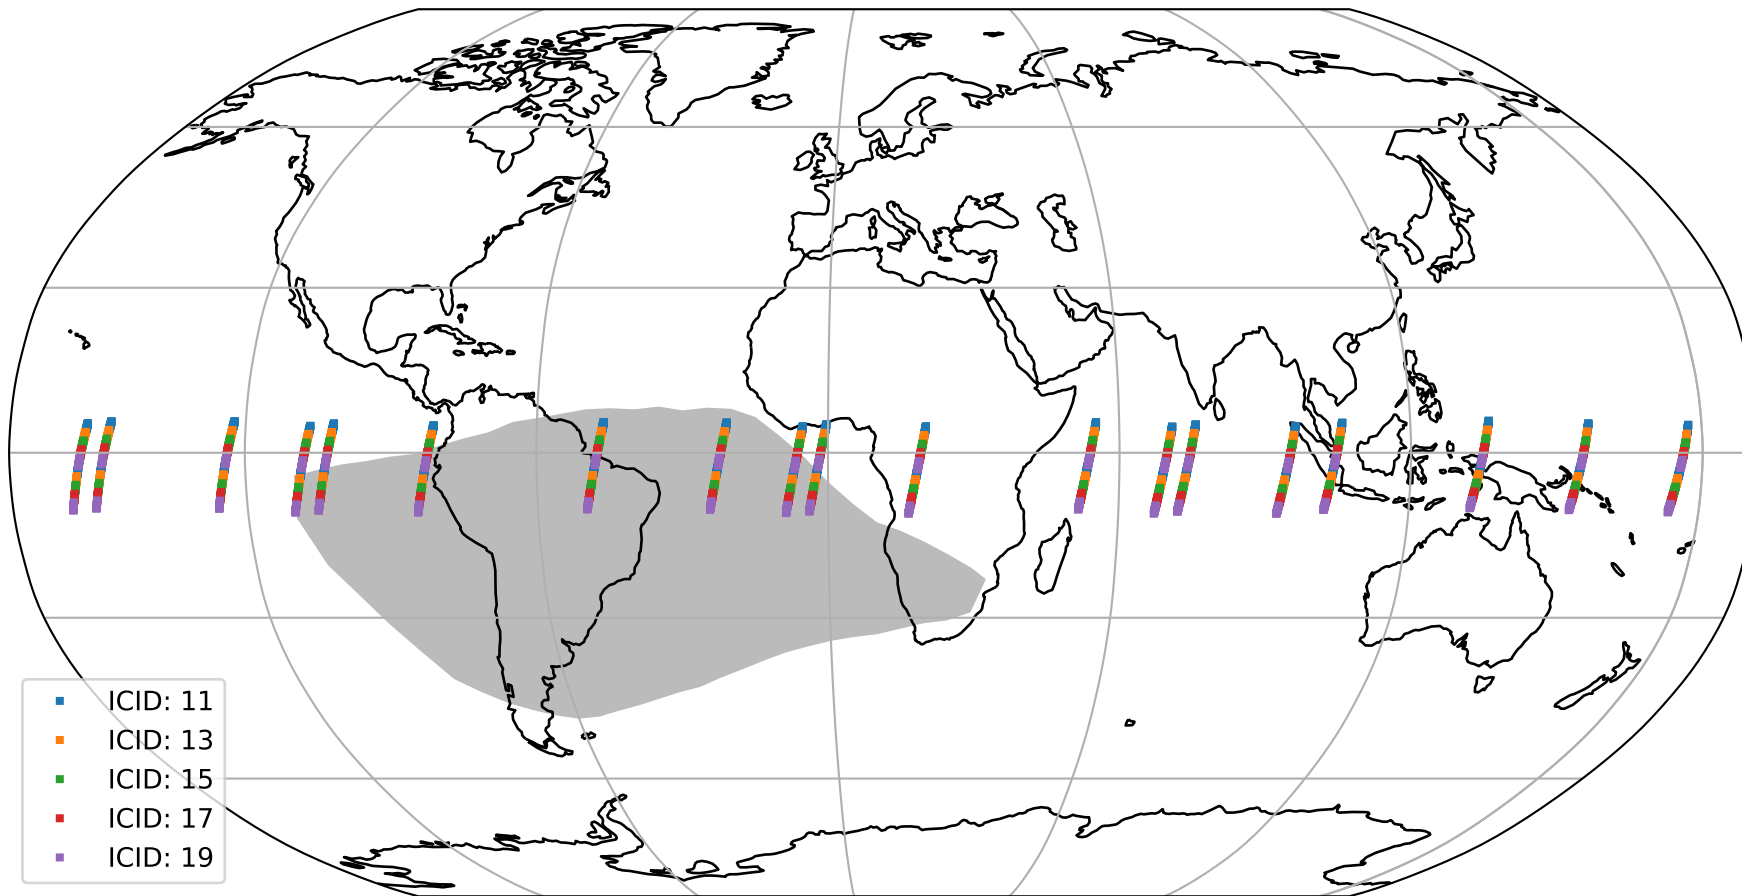

Tropomi SWIR offset (beta nominal)

orbits : 19 in [14842, 14887]
coverage : 2020-08-24 / 2020-08-27
median : 0.52593 V
spread : 0.035916 V
created : 2023-08-22T11:08:01

value detector map

Tropomi SWIR offset (beta nominal)

orbits : 19 in [14842, 14887]
coverage : 2020-08-24 / 2020-08-27
median : 30.991 μV
spread : 15.275 μV
created : 2023-08-22T11:08:01

Tropomi SWIR offset (beta nominal)

orbits : 19 in [14842, 14887]
coverage : 2020-08-24 / 2020-08-27
median : -0.092565 mV
spread : 0.38905 mV
created : 2023-08-22T11:08:02

value compared with SWIR offset CKD

Tropomi SWIR offset (beta nominal) ground-tracks of Sentinel-5P

orbits : 19 in [14842, 14887]
coverage : 2020-08-24 / 2020-08-27
created : 2023-08-22T11:08:02

Tropomi SWIR offset (beta nominal)

orbits : [1867, 14887]
coverage : 2018-02-20 / 2020-08-27
created : 2023-08-22T11:08:02

trend of detector median & temperatures