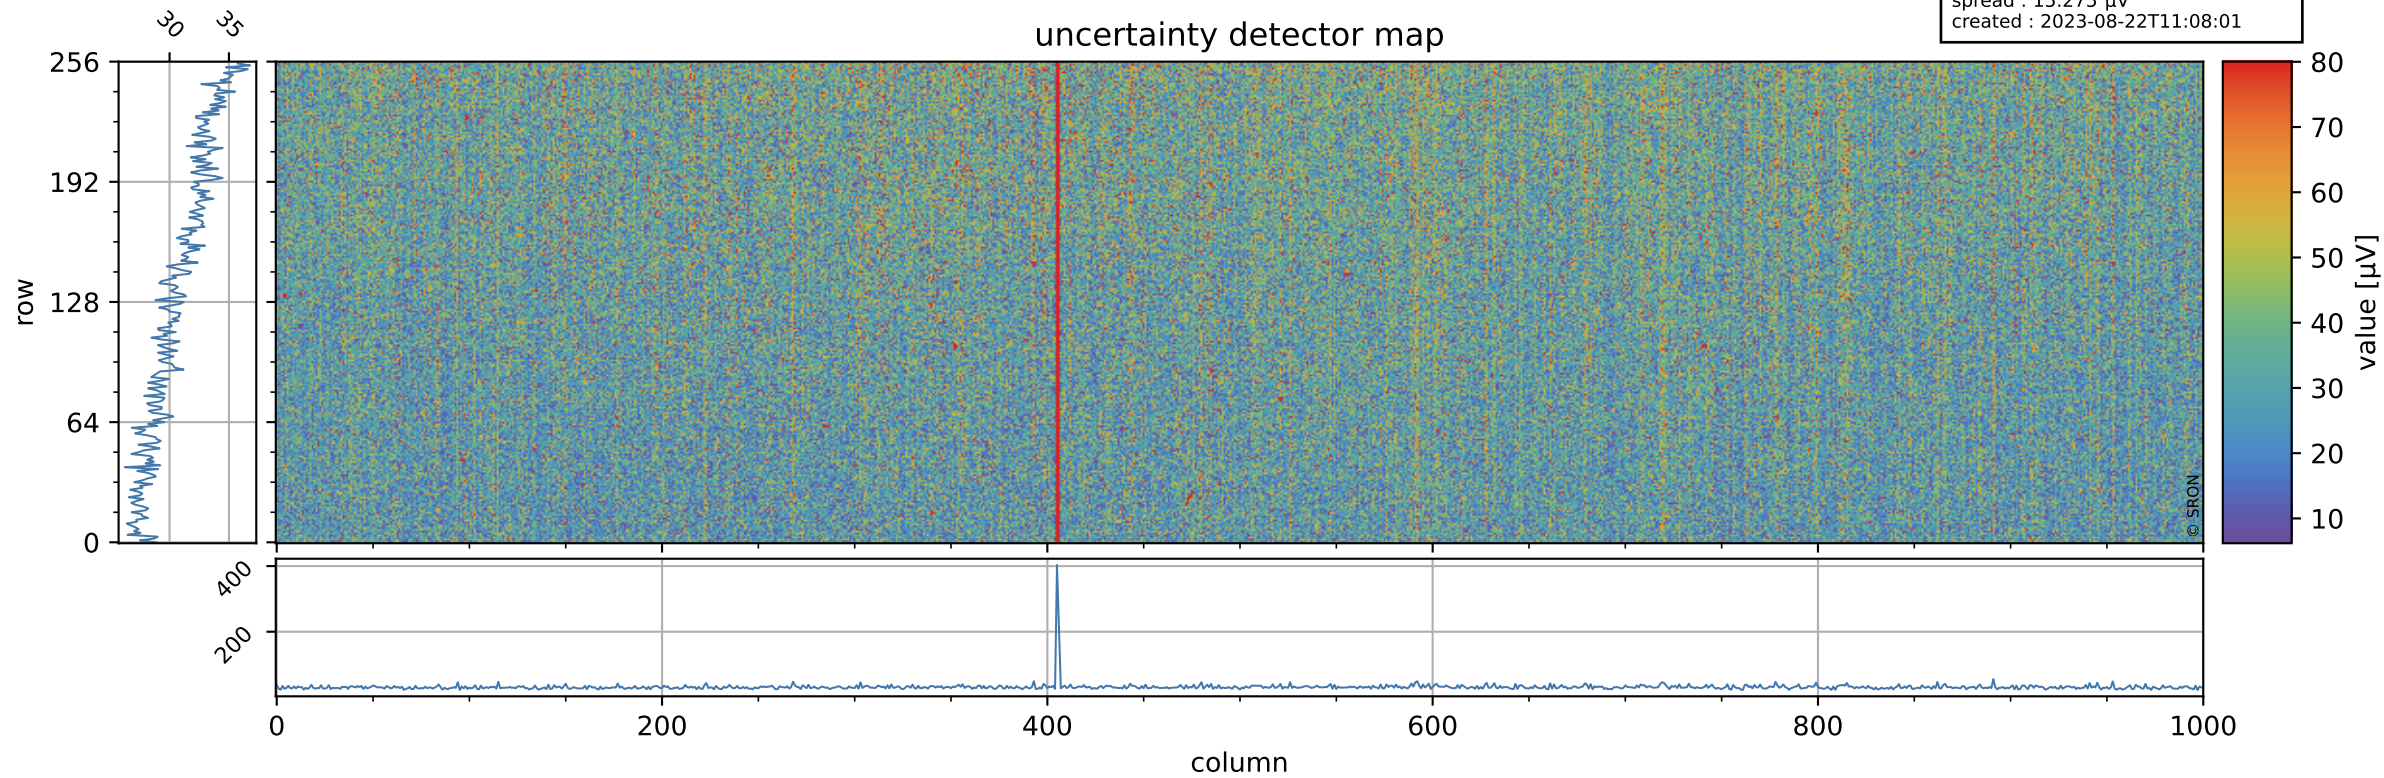

Tropomi SWIR offset (beta nominal)

orbits : 19 in [14842, 14887]
coverage : 2020-08-24 / 2020-08-27
median : 0.52593 V
spread : 0.035916 V
created : 2023-08-22T11:08:01

value detector map

Tropomi SWIR offset (beta nominal)

orbits : 19 in [14842, 14887]
coverage : 2020-08-24 / 2020-08-27
median : 30.991 μV
spread : 15.275 μV
created : 2023-08-22T11:08:01

Tropomi SWIR offset (beta nominal)

orbits : 19 in [14842, 14887]
coverage : 2020-08-24 / 2020-08-27
median : -0.092565 mV
spread : 0.38905 mV
created : 2023-08-22T11:08:02

value compared with SWIR offset CKD

Tropomi SWIR offset (beta nominal) ground-tracks of Sentinel-5P

orbits : 19 in [14842, 14887]
coverage : 2020-08-24 / 2020-08-27
created : 2023-08-22T11:08:02

Tropomi SWIR offset (beta nominal)

orbits : [1867, 14887]
coverage : 2018-02-20 / 2020-08-27
created : 2023-08-22T11:08:02

trend of detector median & temperatures