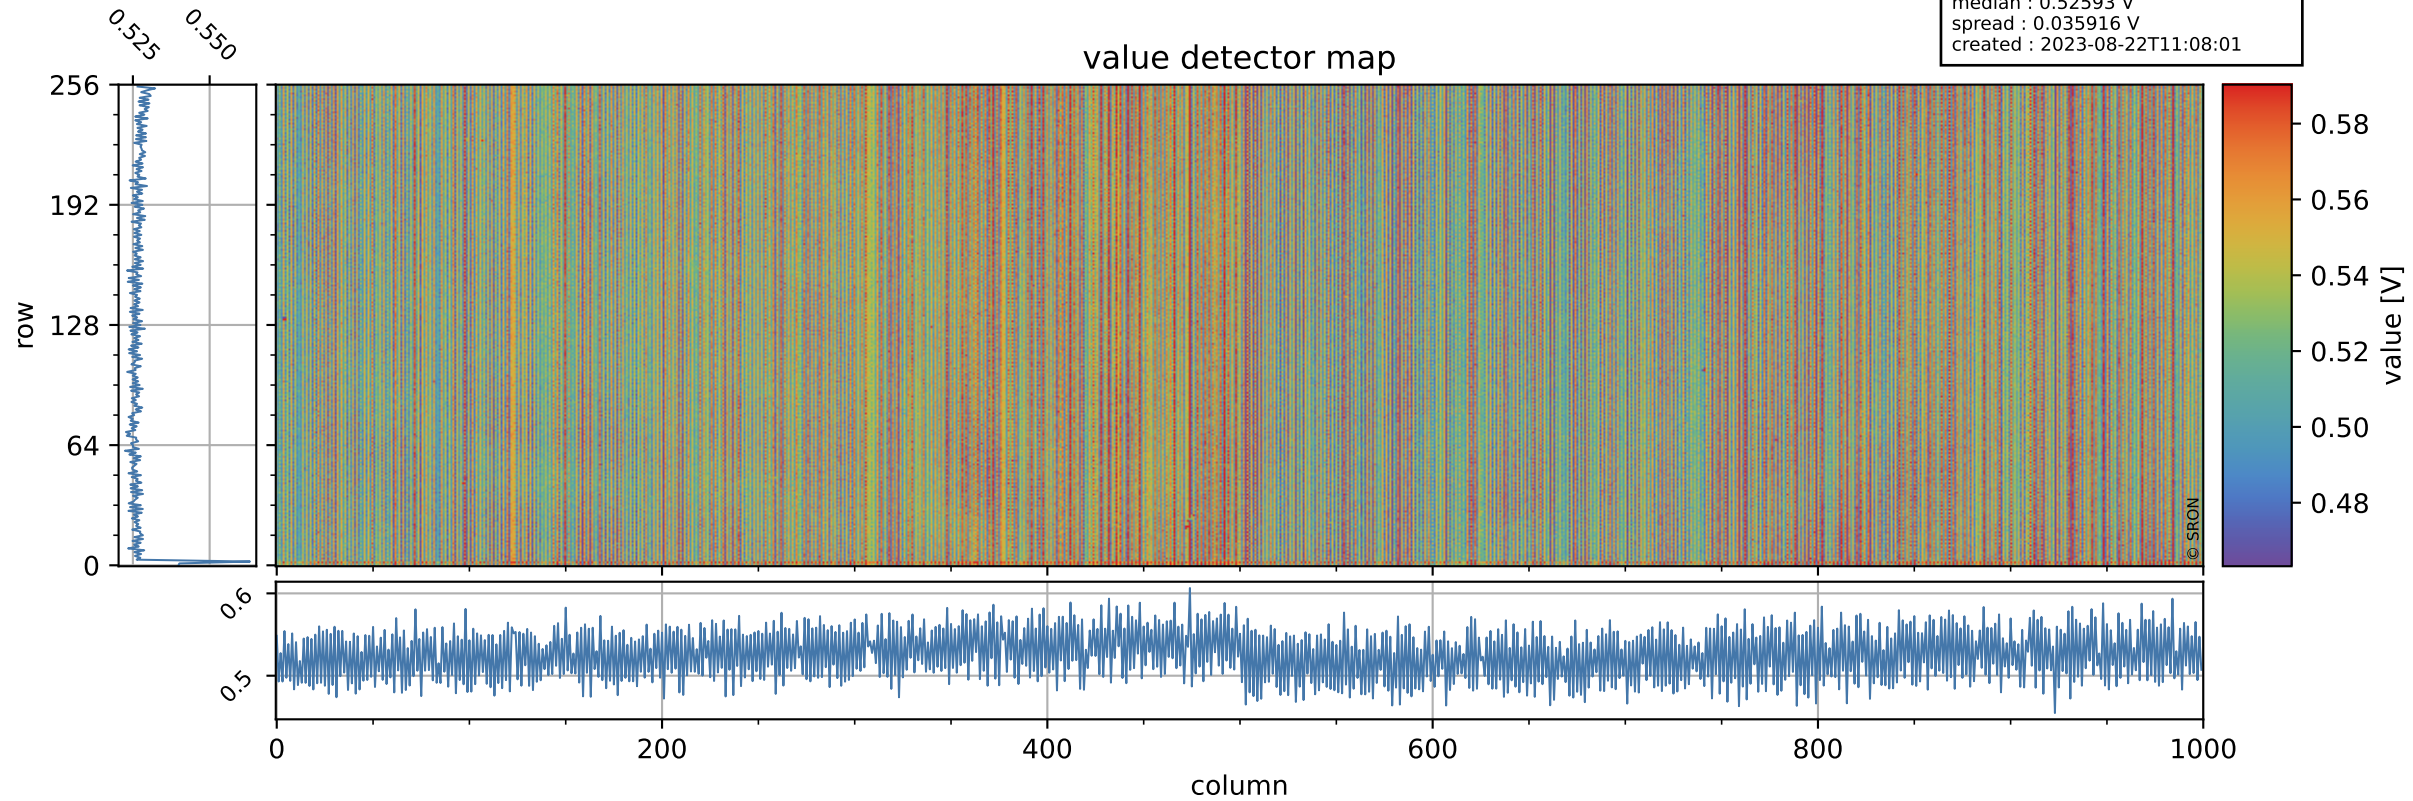

Tropomi SWIR offset (beta nominal)

orbits : 19 in [14842, 14887]
coverage : 2020-08-24 / 2020-08-27
median : 0.52593 V
spread : 0.035916 V
created : 2023-08-22T11:08:01

value detector map

Tropomi SWIR offset (beta nominal)

orbits : 19 in [14842, 14887]
coverage : 2020-08-24 / 2020-08-27
median : 30.991 μV
spread : 15.275 μV
created : 2023-08-22T11:08:01

Tropomi SWIR offset (beta nominal)

orbits : 19 in [14842, 14887]
coverage : 2020-08-24 / 2020-08-27
median : -0.092565 mV
spread : 0.38905 mV
created : 2023-08-22T11:08:02

value compared with SWIR offset CKD

Tropomi SWIR offset (beta nominal) ground-tracks of Sentinel-5P

orbits : 19 in [14842, 14887]
coverage : 2020-08-24 / 2020-08-27
created : 2023-08-22T11:08:02

Tropomi SWIR offset (beta nominal)

orbits : [1867, 14887]
coverage : 2018-02-20 / 2020-08-27
created : 2023-08-22T11:08:02

trend of detector median & temperatures