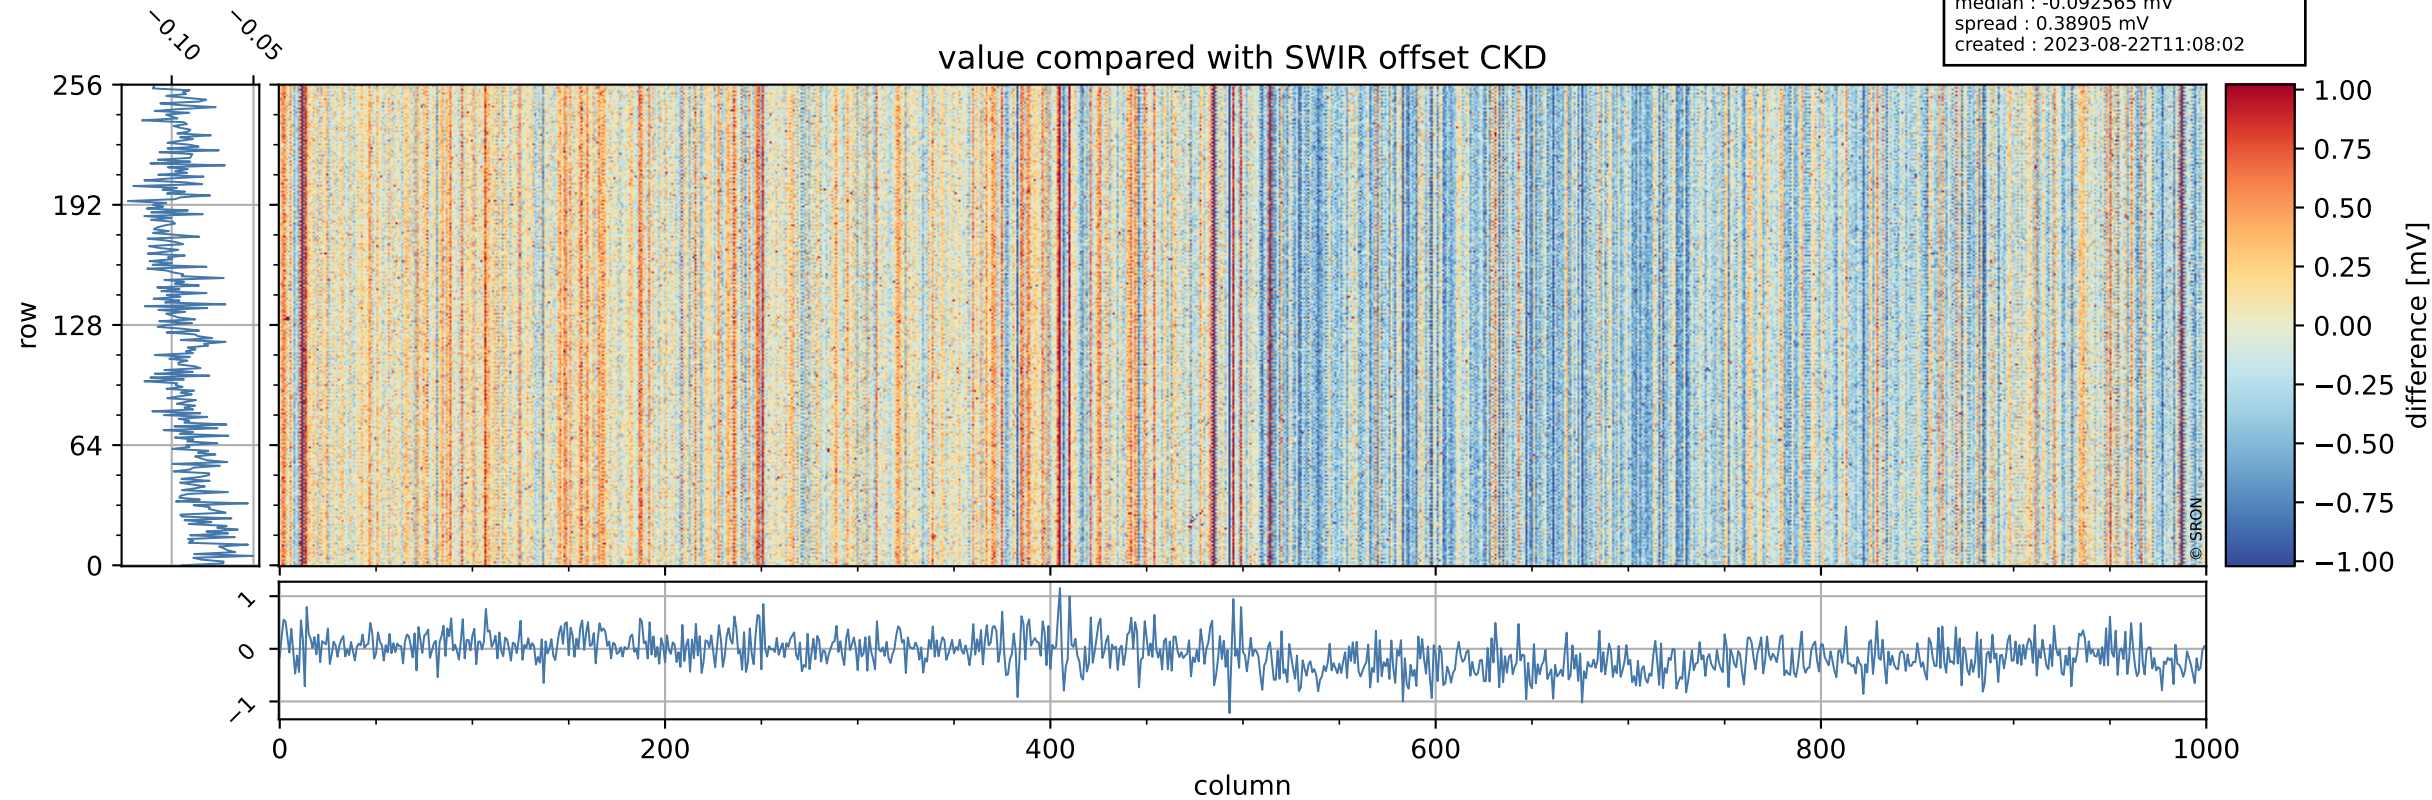

Tropomi SWIR offset (beta nominal)

orbits : 19 in [14842, 14887]
coverage : 2020-08-24 / 2020-08-27
median : 0.52593 V
spread : 0.035916 V
created : 2023-08-22T11:08:01

value detector map

Tropomi SWIR offset (beta nominal)

orbits : 19 in [14842, 14887]
coverage : 2020-08-24 / 2020-08-27
median : 30.991 μV
spread : 15.275 μV
created : 2023-08-22T11:08:01

Tropomi SWIR offset (beta nominal)

orbits : 19 in [14842, 14887]
coverage : 2020-08-24 / 2020-08-27
median : -0.092565 mV
spread : 0.38905 mV
created : 2023-08-22T11:08:02

value compared with SWIR offset CKD

Tropomi SWIR offset (beta nominal) ground-tracks of Sentinel-5P

orbits : 19 in [14842, 14887]
coverage : 2020-08-24 / 2020-08-27
created : 2023-08-22T11:08:02

Tropomi SWIR offset (beta nominal)

orbits : [1867, 14887]
coverage : 2018-02-20 / 2020-08-27
created : 2023-08-22T11:08:02

trend of detector median & temperatures