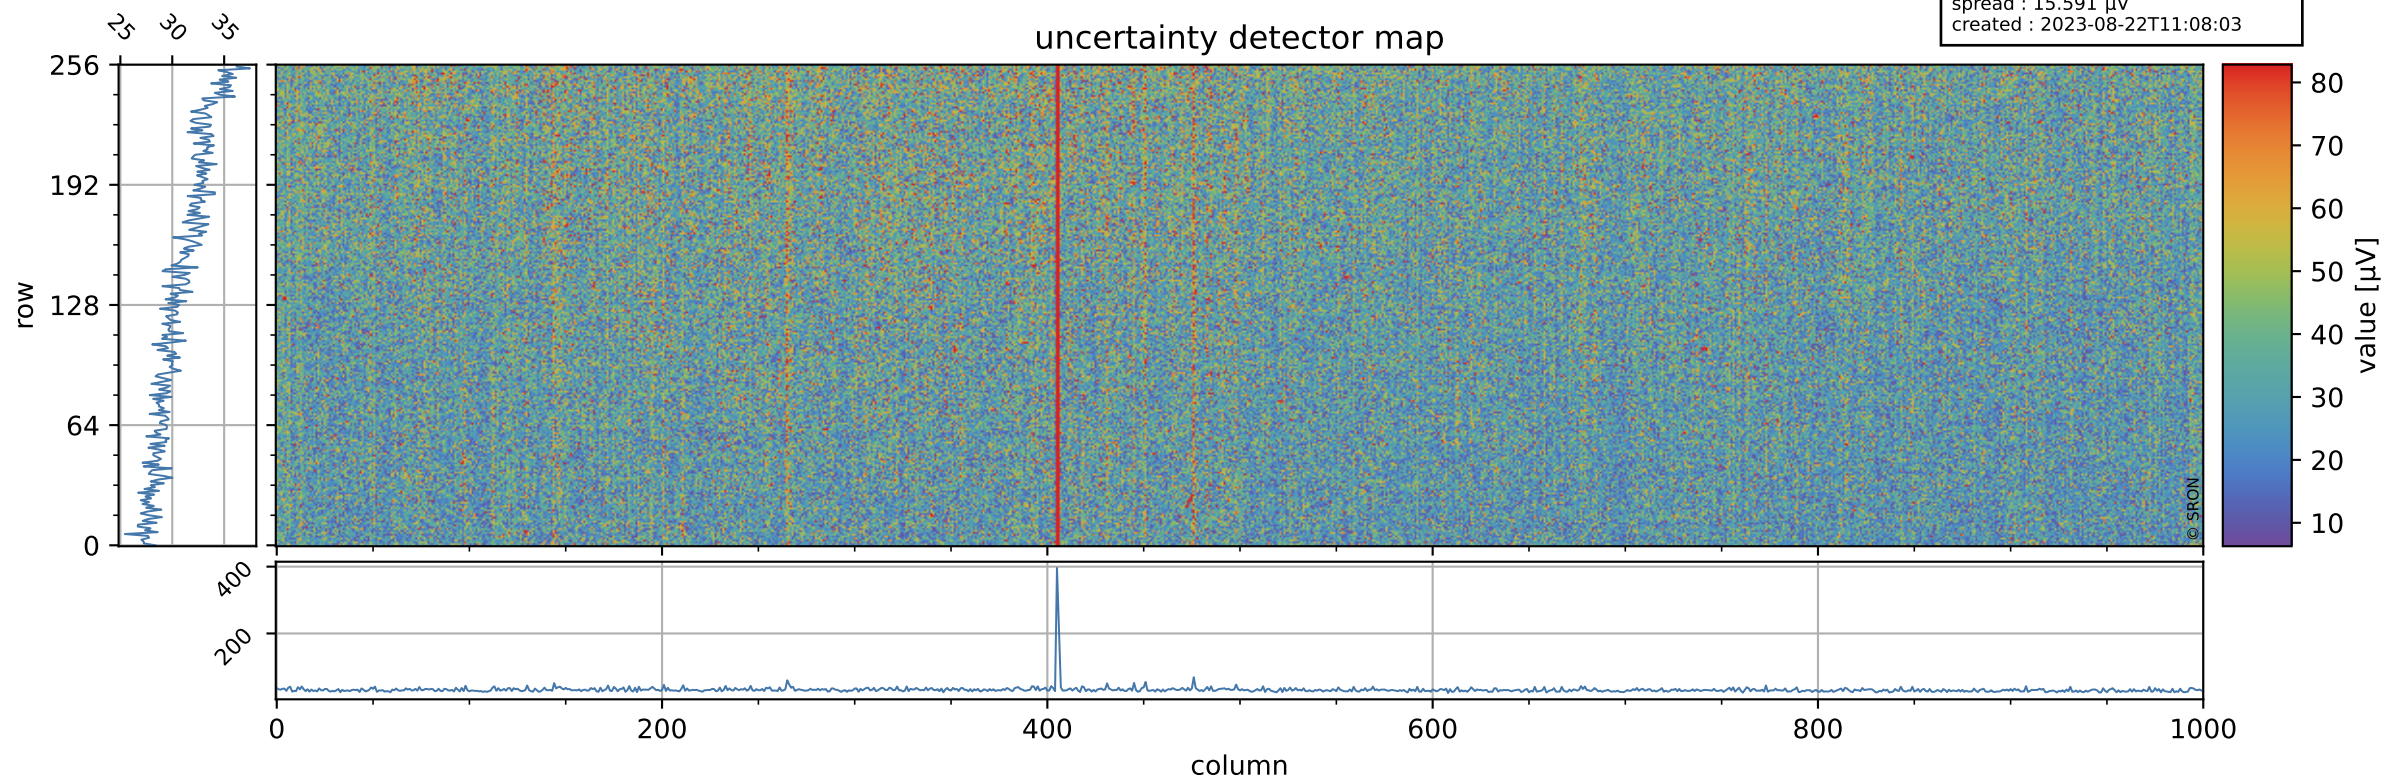

# Tropomi SWIR offset (beta nominal)

orbits : 18 in [14887, 14932]  
coverage : 2020-08-27 / 2020-08-30  
median : 0.52594 V  
spread : 0.035915 V  
created : 2023-08-22T11:08:03

## value detector map

# Tropomi SWIR offset (beta nominal)

orbits : 18 in [14887, 14932]  
coverage : 2020-08-27 / 2020-08-30  
median : 31.063  $\mu\text{V}$   
spread : 15.591  $\mu\text{V}$   
created : 2023-08-22T11:08:03

# Tropomi SWIR offset (beta nominal) ground-tracks of Sentinel-5P

orbits : 18 in [14887, 14932]  
coverage : 2020-08-27 / 2020-08-30  
created : 2023-08-22T11:08:04