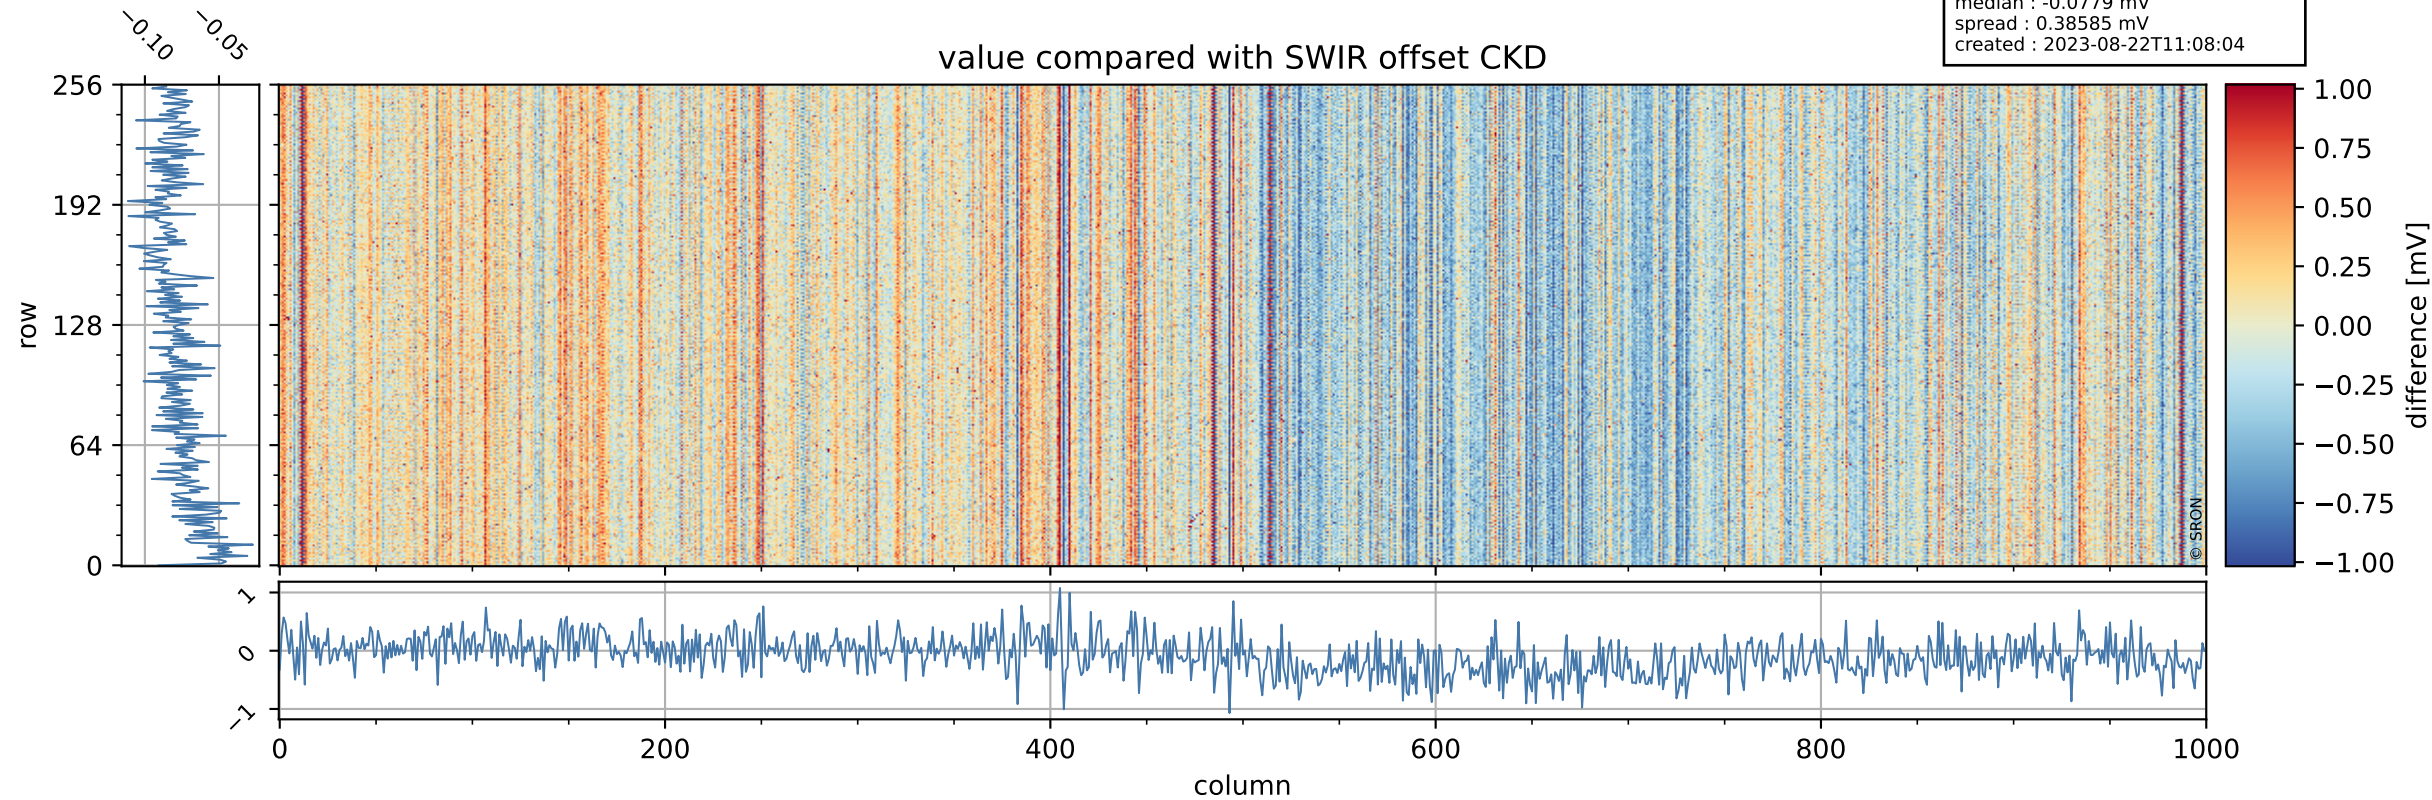

## value detector map

# Tropomi SWIR offset (beta nominal)

orbits : 18 in [14887, 14932]  
coverage : 2020-08-27 / 2020-08-30  
median : 31.063  $\mu\text{V}$   
spread : 15.591  $\mu\text{V}$   
created : 2023-08-22T11:08:03

# Tropomi SWIR offset (beta nominal)

orbits : 18 in [14887, 14932]  
coverage : 2020-08-27 / 2020-08-30  
median : -0.0779 mV  
spread : 0.38585 mV  
created : 2023-08-22T11:08:04

value compared with SWIR offset CKD

# Tropomi SWIR offset (beta nominal) ground-tracks of Sentinel-5P

orbits : 18 in [14887, 14932]  
coverage : 2020-08-27 / 2020-08-30  
created : 2023-08-22T11:08:04