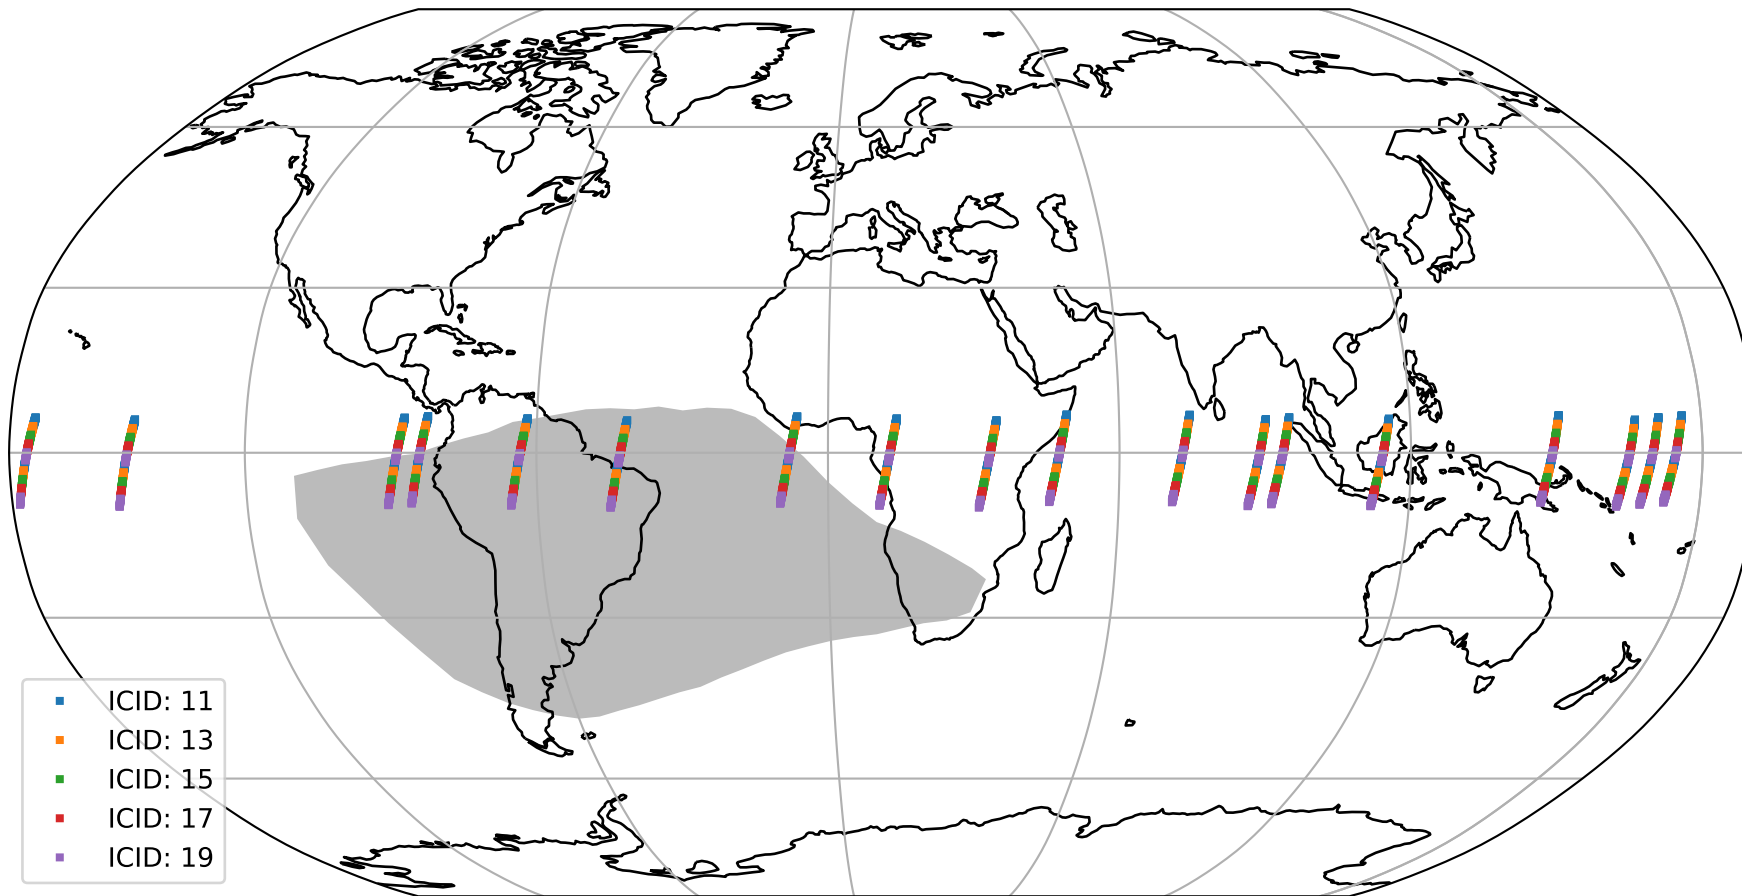

# Tropomi SWIR offset (beta nominal)

orbits : 18 in [14887, 14932]  
coverage : 2020-08-27 / 2020-08-30  
median : 31.063  $\mu\text{V}$   
spread : 15.591  $\mu\text{V}$   
created : 2023-08-22T11:08:03

# Tropomi SWIR offset (beta nominal)

orbits : 18 in [14887, 14932]  
coverage : 2020-08-27 / 2020-08-30  
median : -0.0779 mV  
spread : 0.38585 mV  
created : 2023-08-22T11:08:04

value compared with SWIR offset CKD

# Tropomi SWIR offset (beta nominal) ground-tracks of Sentinel-5P

orbits : 18 in [14887, 14932]  
coverage : 2020-08-27 / 2020-08-30  
created : 2023-08-22T11:08:04

# Tropomi SWIR offset (beta nominal)

orbits : [1867, 14932]  
coverage : 2018-02-20 / 2020-08-30  
created : 2023-08-22T11:08:04