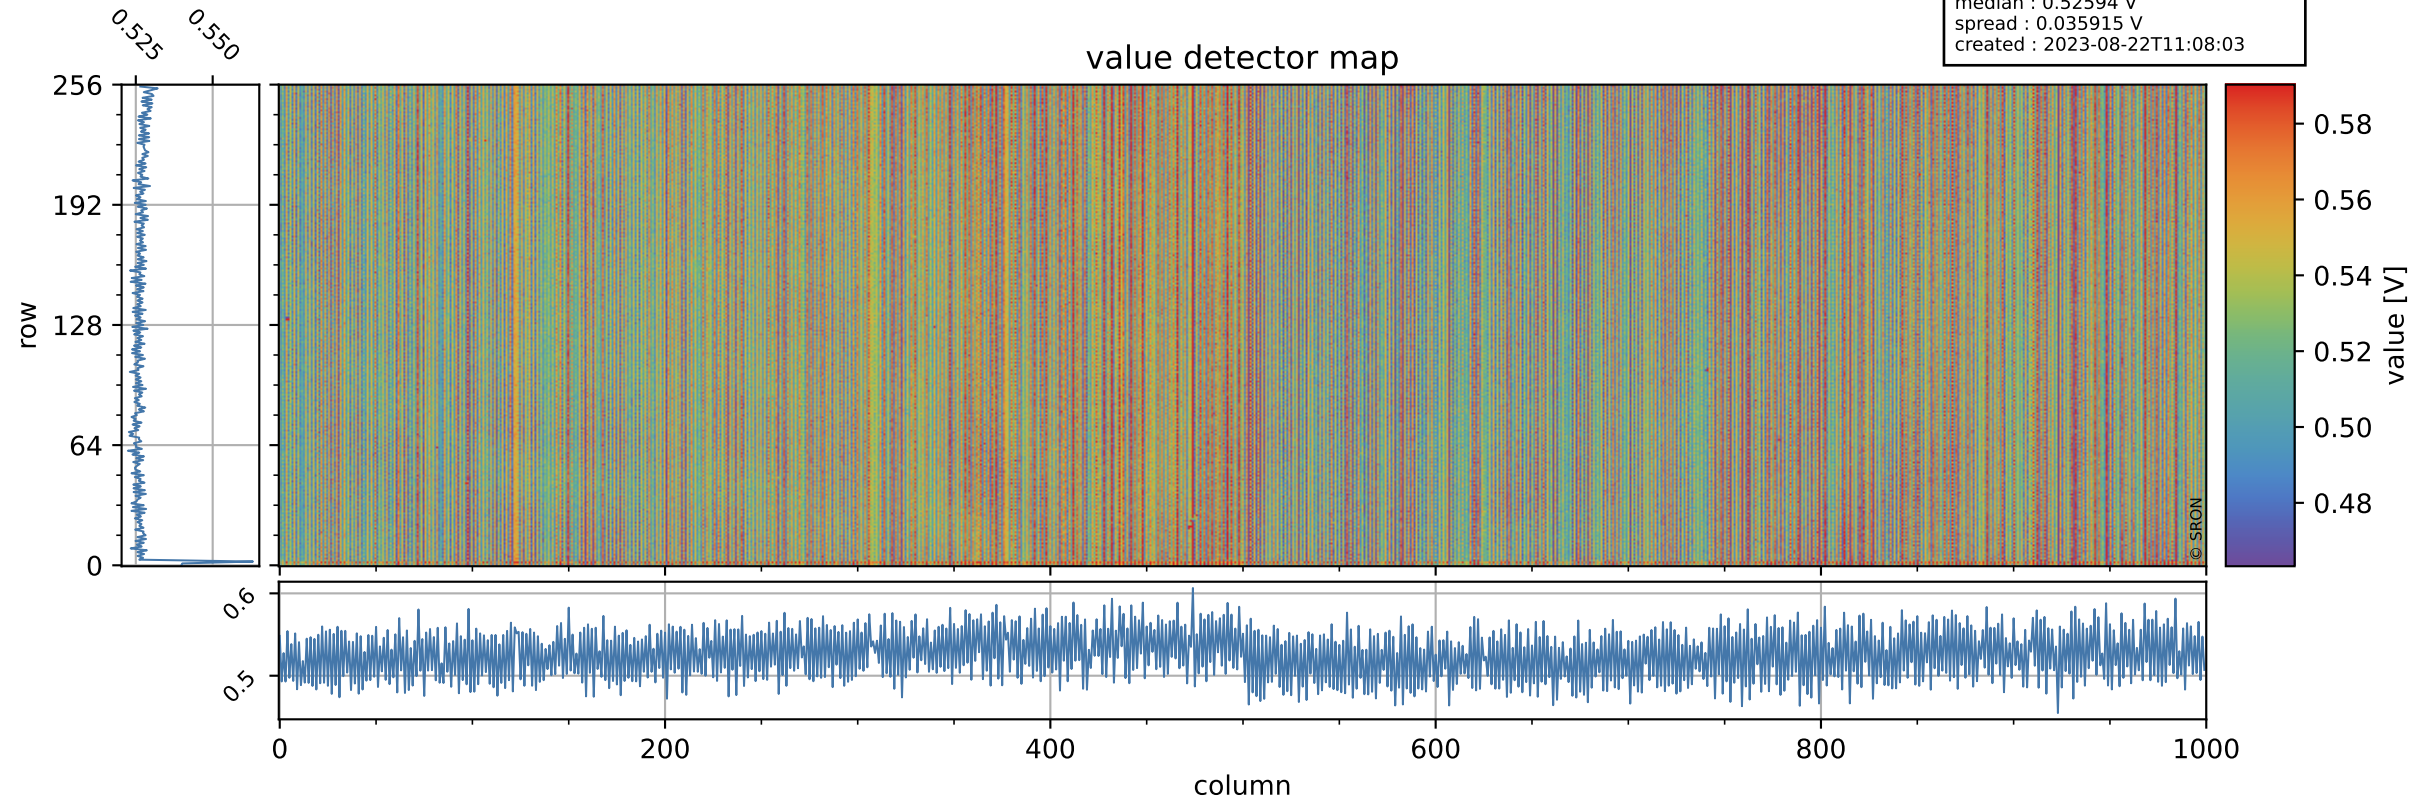

# Tropomi SWIR offset (beta nominal)

orbits : 18 in [14887, 14932]  
coverage : 2020-08-27 / 2020-08-30  
median : 0.52594 V  
spread : 0.035915 V  
created : 2023-08-22T11:08:03

## value detector map

# Tropomi SWIR offset (beta nominal)

orbits : 18 in [14887, 14932]  
coverage : 2020-08-27 / 2020-08-30  
median : 31.063  $\mu\text{V}$   
spread : 15.591  $\mu\text{V}$   
created : 2023-08-22T11:08:03

# Tropomi SWIR offset (beta nominal) ground-tracks of Sentinel-5P

orbits : 18 in [14887, 14932]  
coverage : 2020-08-27 / 2020-08-30  
created : 2023-08-22T11:08:04