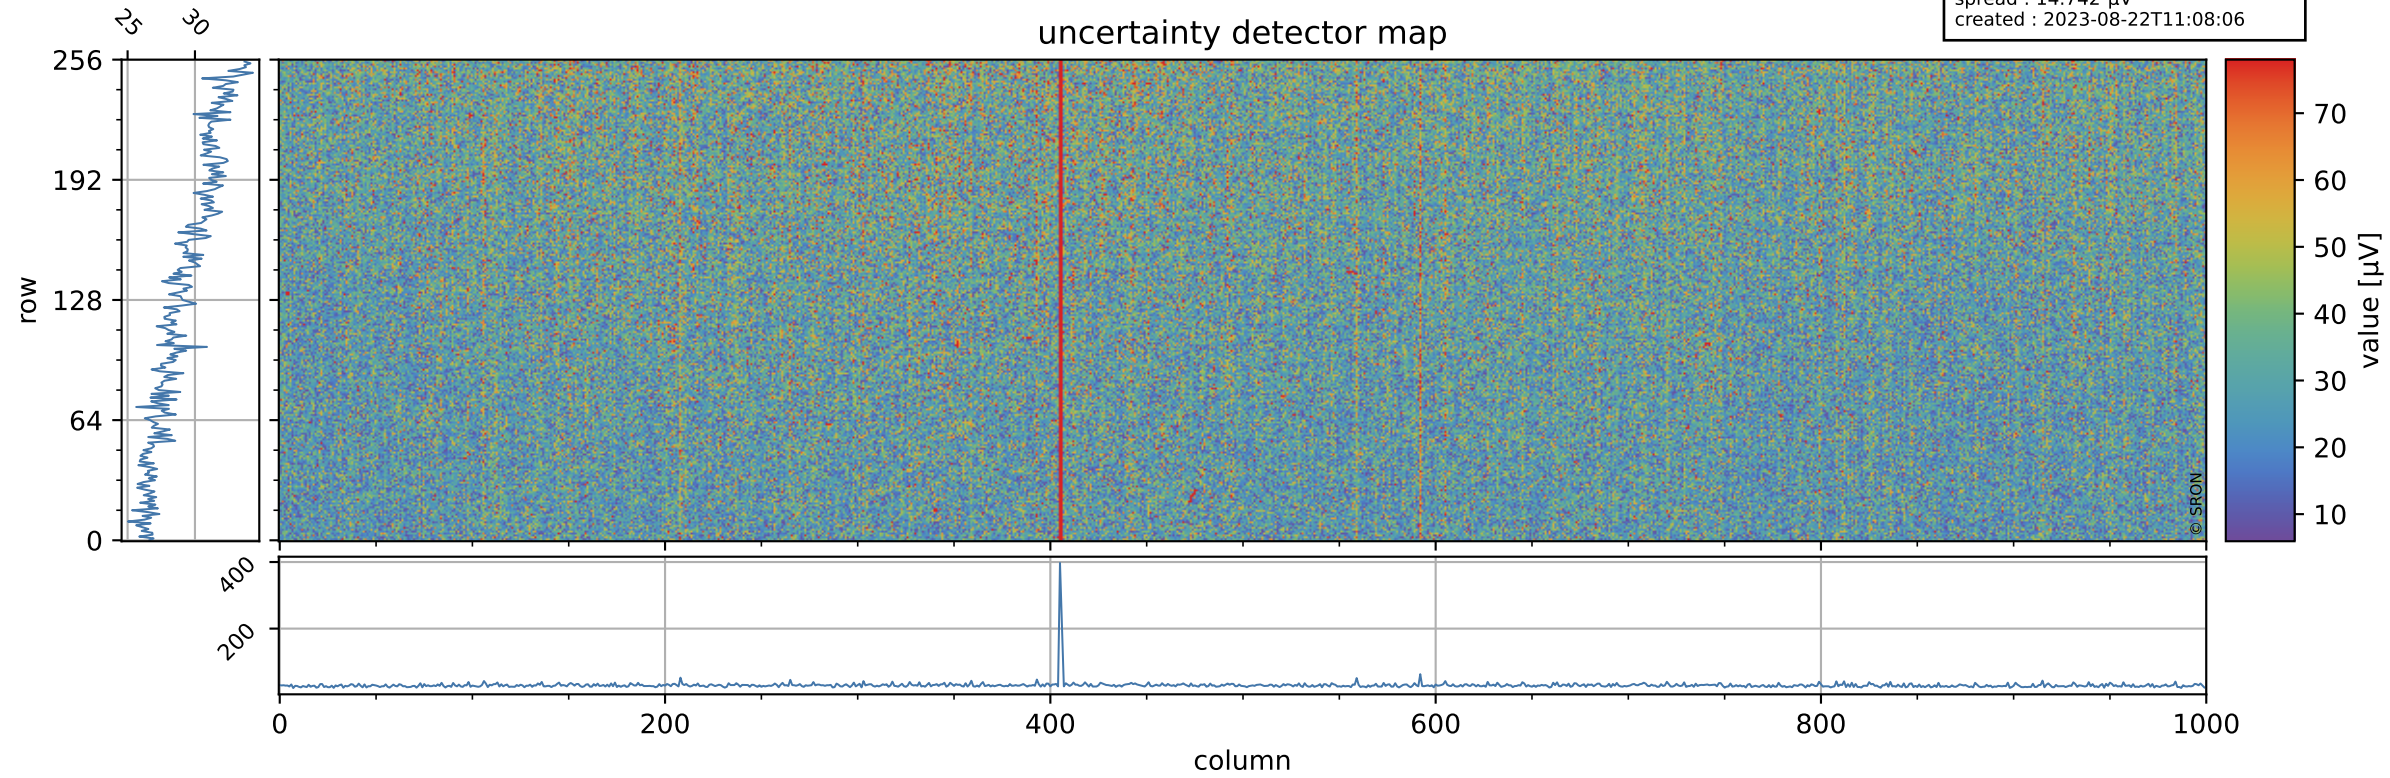

Tropomi SWIR offset (beta nominal)

orbits : 20 in [14932, 14977]
coverage : 2020-08-31 / 2020-09-03
median : 0.52593 V
spread : 0.035916 V
created : 2023-08-22T11:08:05

value detector map

Tropomi SWIR offset (beta nominal)

orbits : 20 in [14932, 14977]
coverage : 2020-08-31 / 2020-09-03
median : 29.482 μV
spread : 14.742 μV
created : 2023-08-22T11:08:06

Tropomi SWIR offset (beta nominal)

orbits : 20 in [14932, 14977]
coverage : 2020-08-31 / 2020-09-03
median : -0.085568 mV
spread : 0.38595 mV
created : 2023-08-22T11:08:06

value compared with SWIR offset CKD

Tropomi SWIR offset (beta nominal) ground-tracks of Sentinel-5P

orbits : 20 in [14932, 14977]
coverage : 2020-08-31 / 2020-09-03
created : 2023-08-22T11:08:06

Tropomi SWIR offset (beta nominal)

orbits : [1867, 14977]
coverage : 2018-02-20 / 2020-09-03
created : 2023-08-22T11:08:06

trend of detector median & temperatures