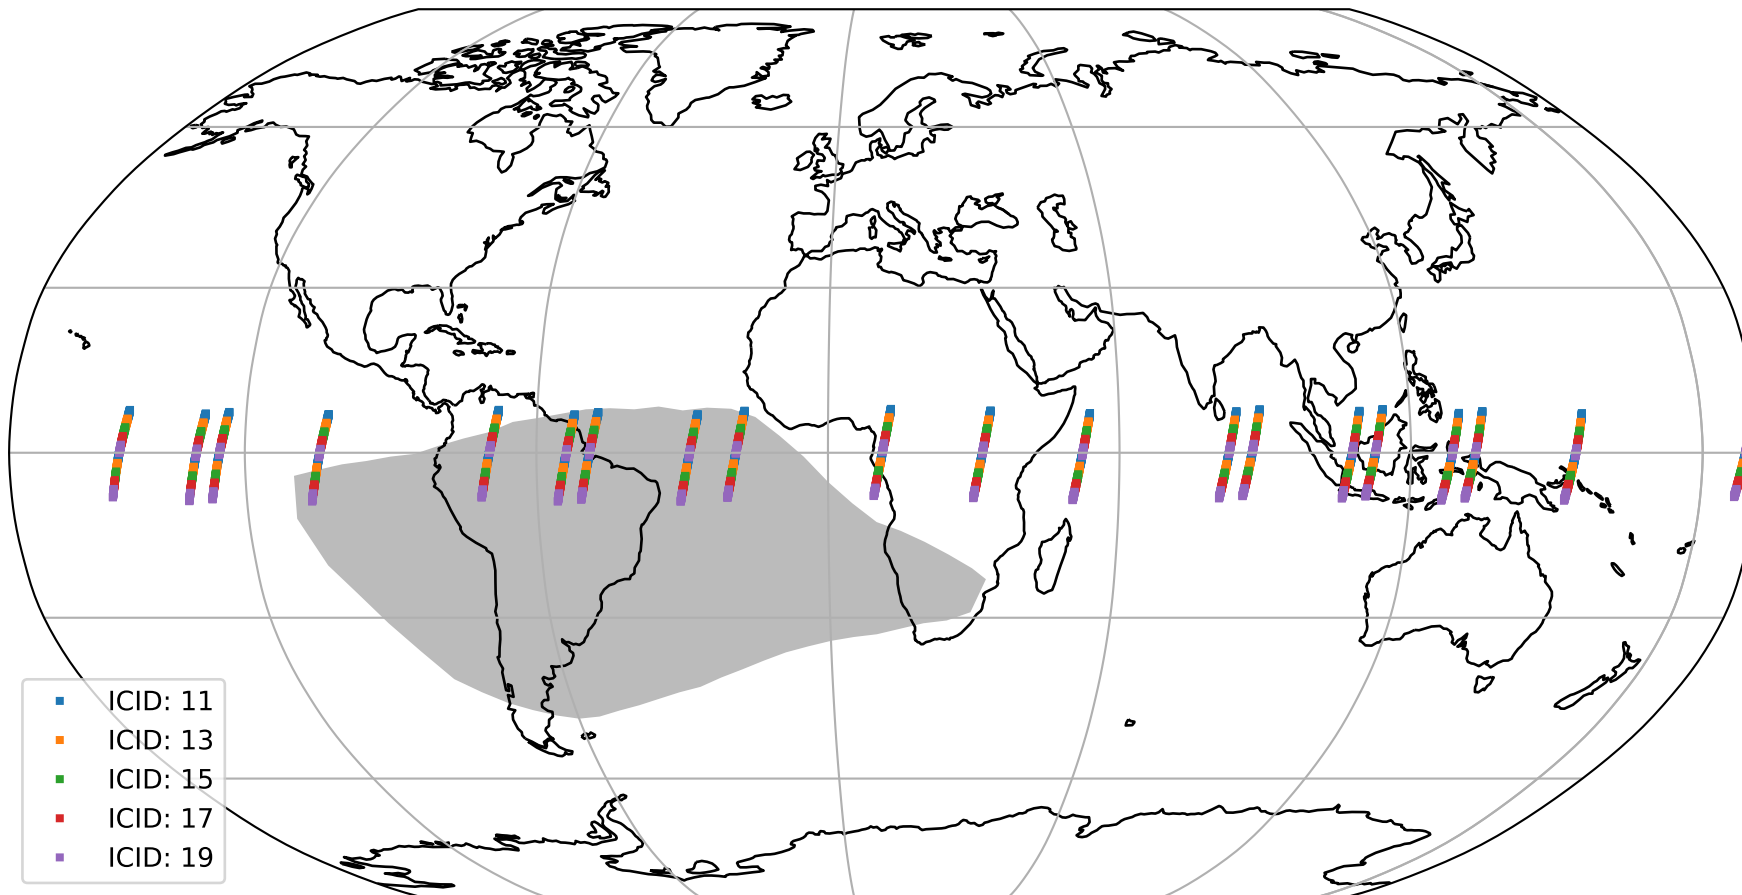

Tropomi SWIR offset (beta nominal)

orbits : 20 in [14932, 14977]
coverage : 2020-08-31 / 2020-09-03
median : 0.52593 V
spread : 0.035916 V
created : 2023-08-22T11:08:05

value detector map

Tropomi SWIR offset (beta nominal)

orbits : 20 in [14932, 14977]
coverage : 2020-08-31 / 2020-09-03
median : 29.482 μV
spread : 14.742 μV
created : 2023-08-22T11:08:06

Tropomi SWIR offset (beta nominal)

orbits : 20 in [14932, 14977]
coverage : 2020-08-31 / 2020-09-03
median : -0.085568 mV
spread : 0.38595 mV
created : 2023-08-22T11:08:06

value compared with SWIR offset CKD

Tropomi SWIR offset (beta nominal) ground-tracks of Sentinel-5P

orbits : 20 in [14932, 14977]
coverage : 2020-08-31 / 2020-09-03
created : 2023-08-22T11:08:06

Tropomi SWIR offset (beta nominal)

orbits : [1867, 14977]
coverage : 2018-02-20 / 2020-09-03
created : 2023-08-22T11:08:06

trend of detector median & temperatures