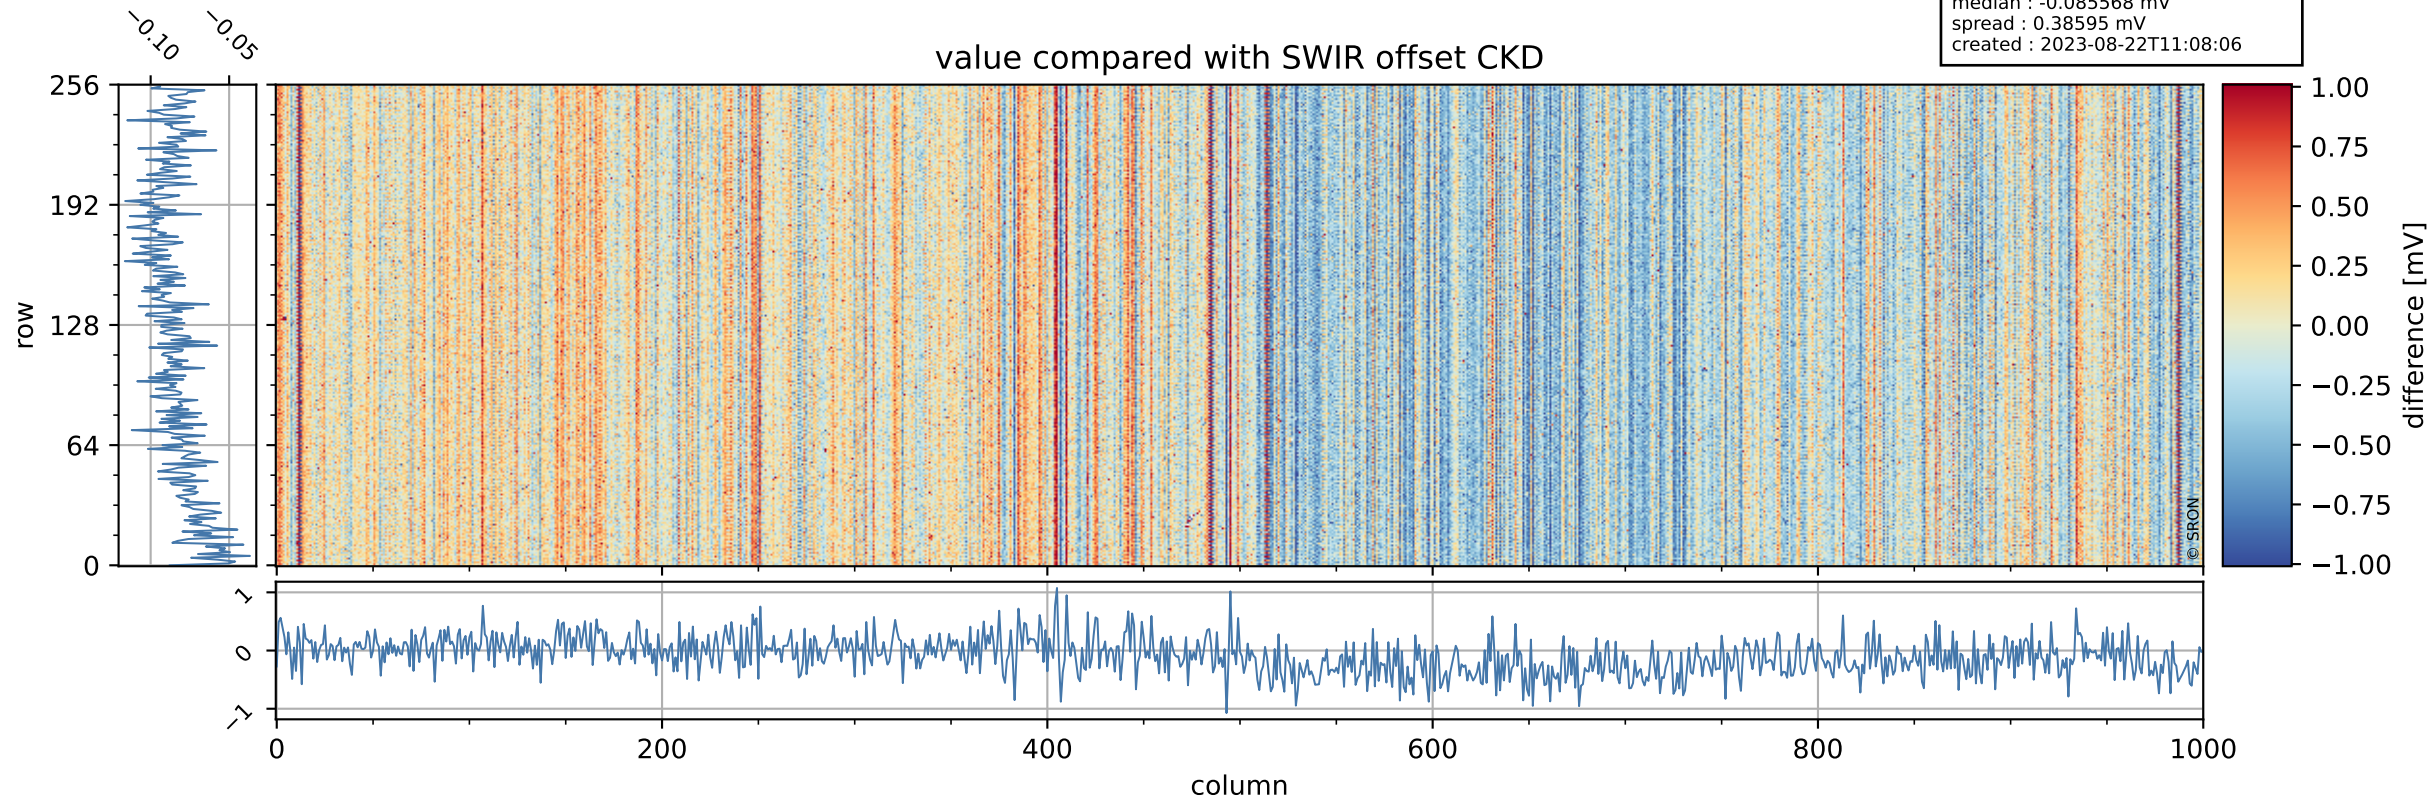

Tropomi SWIR offset (beta nominal)

orbits : 20 in [14932, 14977]
coverage : 2020-08-31 / 2020-09-03
median : 0.52593 V
spread : 0.035916 V
created : 2023-08-22T11:08:05

value detector map

Tropomi SWIR offset (beta nominal)

orbits : 20 in [14932, 14977]
coverage : 2020-08-31 / 2020-09-03
median : 29.482 μV
spread : 14.742 μV
created : 2023-08-22T11:08:06

Tropomi SWIR offset (beta nominal)

orbits : 20 in [14932, 14977]
coverage : 2020-08-31 / 2020-09-03
median : -0.085568 mV
spread : 0.38595 mV
created : 2023-08-22T11:08:06

value compared with SWIR offset CKD

Tropomi SWIR offset (beta nominal) ground-tracks of Sentinel-5P

orbits : 20 in [14932, 14977]
coverage : 2020-08-31 / 2020-09-03
created : 2023-08-22T11:08:06

Tropomi SWIR offset (beta nominal)

orbits : [1867, 14977]
coverage : 2018-02-20 / 2020-09-03
created : 2023-08-22T11:08:06

trend of detector median & temperatures