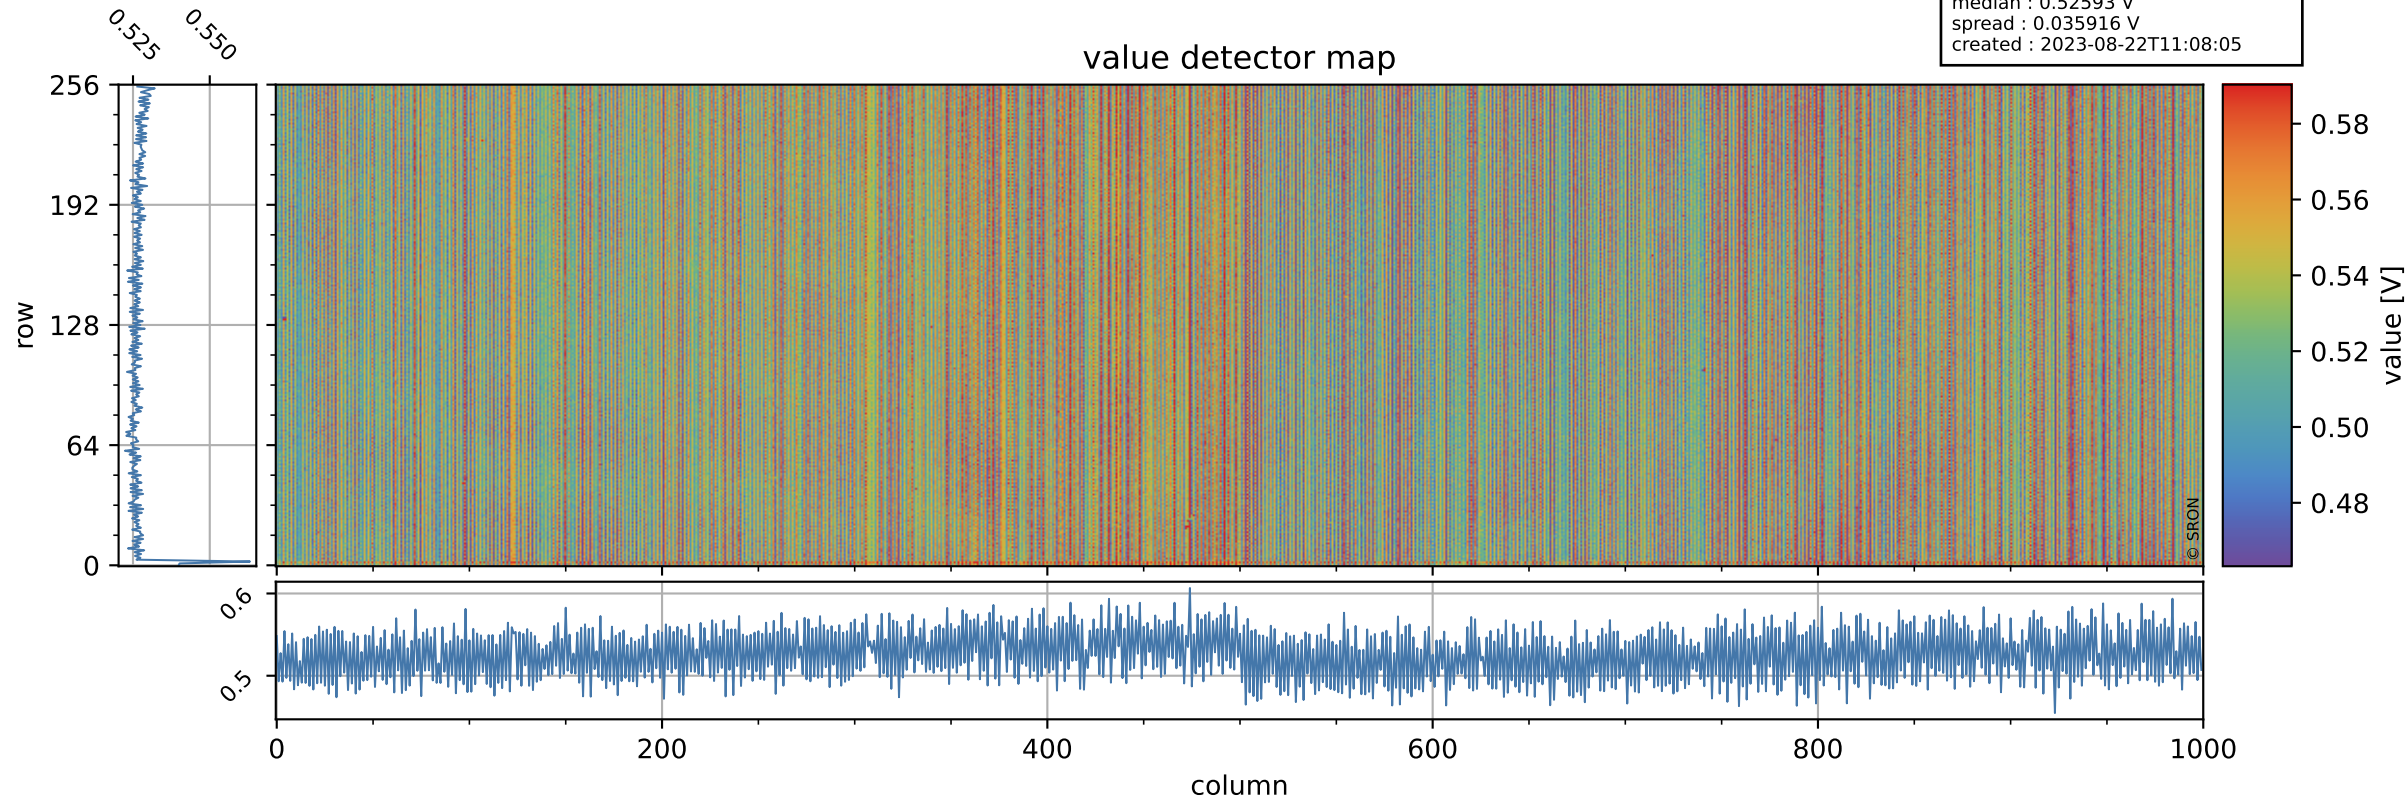

Tropomi SWIR offset (beta nominal)

orbits : 20 in [14932, 14977]
coverage : 2020-08-31 / 2020-09-03
median : 0.52593 V
spread : 0.035916 V
created : 2023-08-22T11:08:05

value detector map

Tropomi SWIR offset (beta nominal)

orbits : 20 in [14932, 14977]
coverage : 2020-08-31 / 2020-09-03
median : 29.482 μV
spread : 14.742 μV
created : 2023-08-22T11:08:06

Tropomi SWIR offset (beta nominal)

orbits : 20 in [14932, 14977]
coverage : 2020-08-31 / 2020-09-03
median : -0.085568 mV
spread : 0.38595 mV
created : 2023-08-22T11:08:06

value compared with SWIR offset CKD

Tropomi SWIR offset (beta nominal) ground-tracks of Sentinel-5P

orbits : 20 in [14932, 14977]
coverage : 2020-08-31 / 2020-09-03
created : 2023-08-22T11:08:06

Tropomi SWIR offset (beta nominal)

orbits : [1867, 14977]
coverage : 2018-02-20 / 2020-09-03
created : 2023-08-22T11:08:06

trend of detector median & temperatures