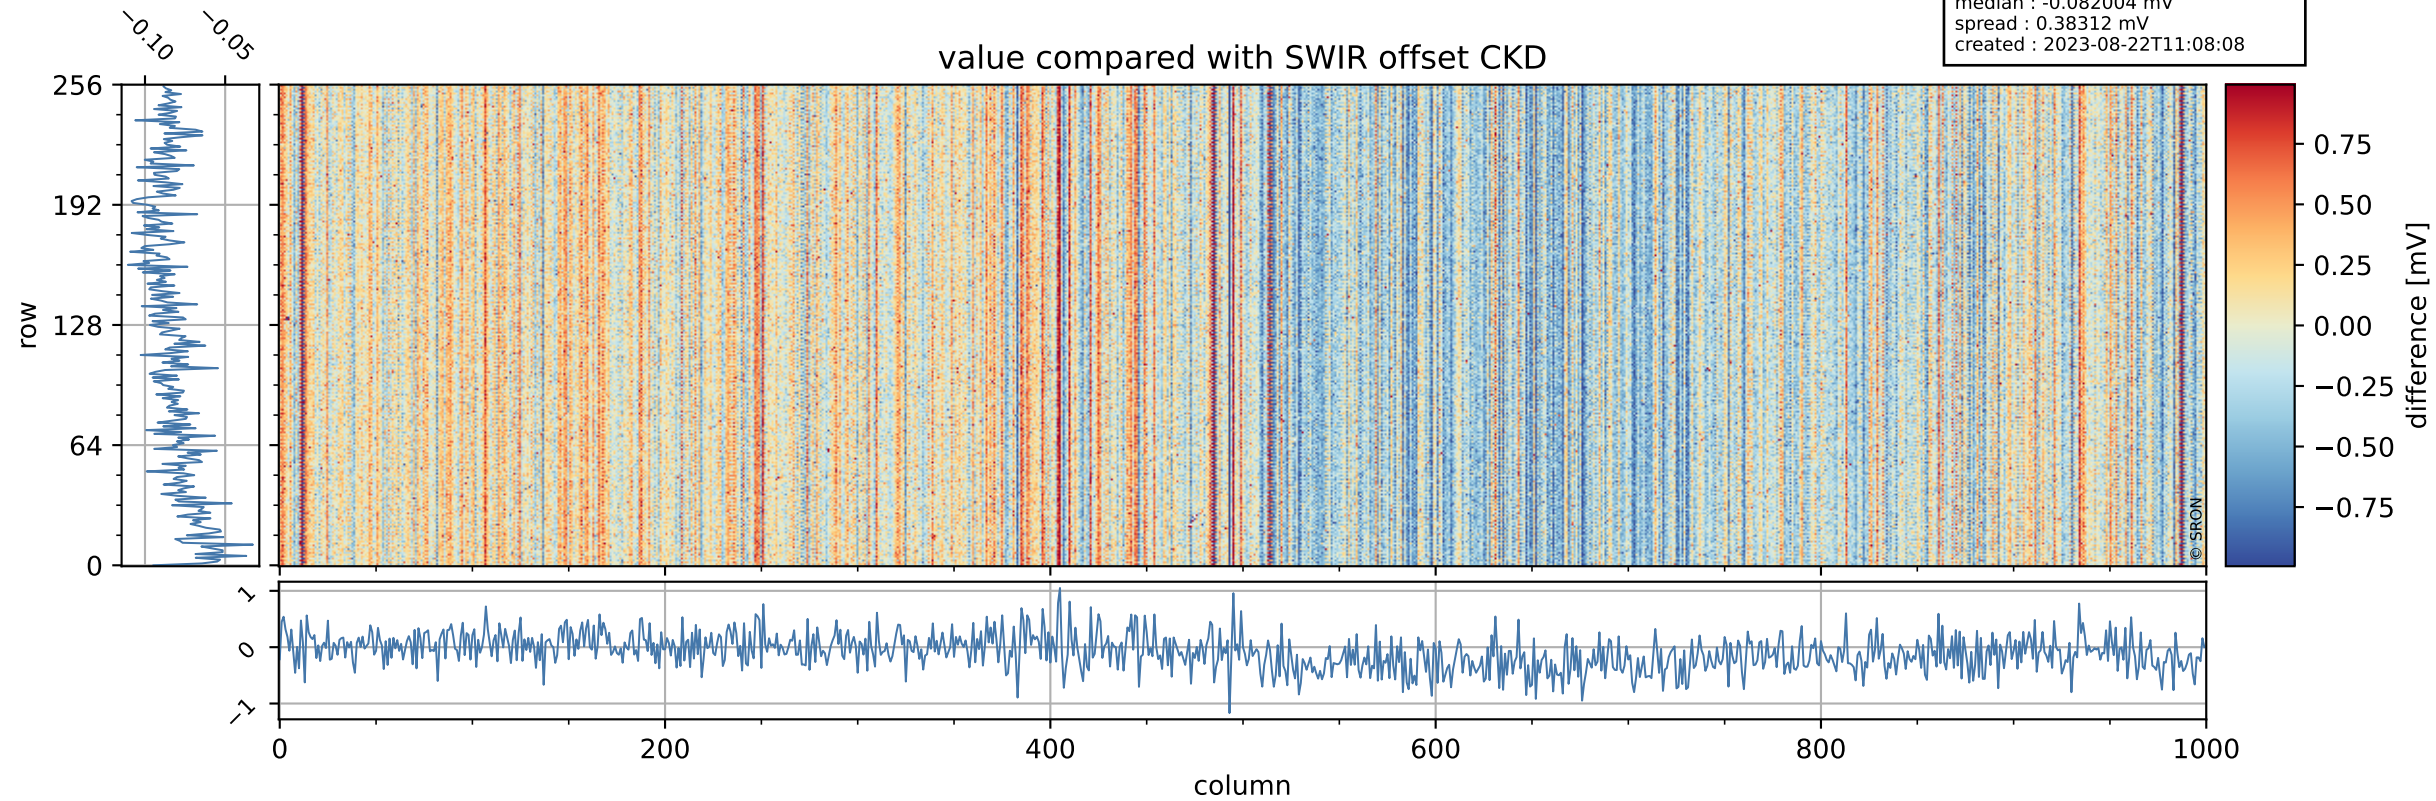

Tropomi SWIR offset (beta nominal)

orbits : 19 in [14977, 15022]
coverage : 2020-09-03 / 2020-09-06
median : 0.52594 V
spread : 0.035917 V
created : 2023-08-22T11:08:07

value detector map

Tropomi SWIR offset (beta nominal)

orbits : 19 in [14977, 15022]
coverage : 2020-09-03 / 2020-09-06
median : 31.269 μV
spread : 15.42 μV
created : 2023-08-22T11:08:07

Tropomi SWIR offset (beta nominal)

orbits : 19 in [14977, 15022]
coverage : 2020-09-03 / 2020-09-06
median : -0.082004 mV
spread : 0.38312 mV
created : 2023-08-22T11:08:08

value compared with SWIR offset CKD

Tropomi SWIR offset (beta nominal) ground-tracks of Sentinel-5P

orbits : 19 in [14977, 15022]
coverage : 2020-09-03 / 2020-09-06
created : 2023-08-22T11:08:08

- ICID: 11
- ICID: 13
- ICID: 15
- ICID: 17
- ICID: 19

Tropomi SWIR offset (beta nominal)

orbits : [1867, 15022]
coverage : 2018-02-20 / 2020-09-06
created : 2023-08-22T11:08:08

trend of detector median & temperatures