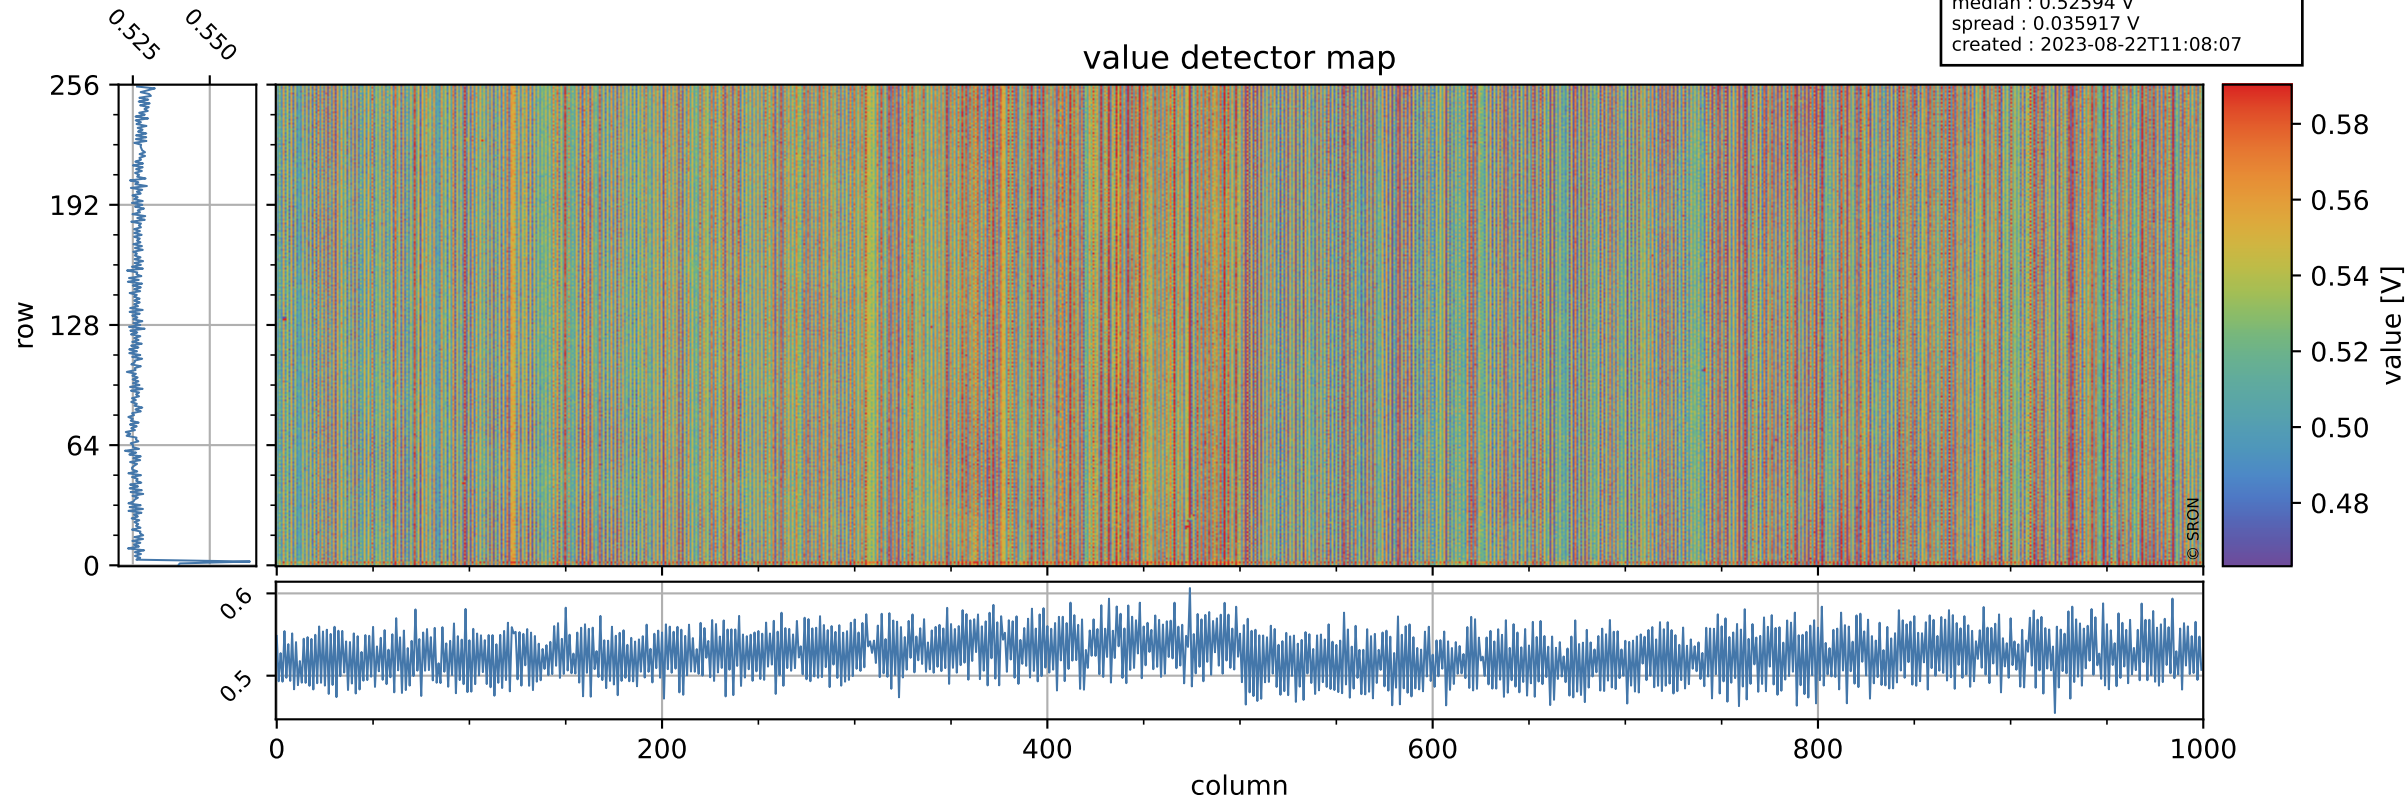

Tropomi SWIR offset (beta nominal)

orbits : 19 in [14977, 15022]
coverage : 2020-09-03 / 2020-09-06
median : 0.52594 V
spread : 0.035917 V
created : 2023-08-22T11:08:07

value detector map

Tropomi SWIR offset (beta nominal)

orbits : 19 in [14977, 15022]
coverage : 2020-09-03 / 2020-09-06
median : 31.269 μV
spread : 15.42 μV
created : 2023-08-22T11:08:07

Tropomi SWIR offset (beta nominal)

orbits : 19 in [14977, 15022]
coverage : 2020-09-03 / 2020-09-06
median : -0.082004 mV
spread : 0.38312 mV
created : 2023-08-22T11:08:08

value compared with SWIR offset CKD

Tropomi SWIR offset (beta nominal) ground-tracks of Sentinel-5P

orbits : 19 in [14977, 15022]
coverage : 2020-09-03 / 2020-09-06
created : 2023-08-22T11:08:08

- ICID: 11
- ICID: 13
- ICID: 15
- ICID: 17
- ICID: 19

Tropomi SWIR offset (beta nominal)

orbits : [1867, 15022]
coverage : 2018-02-20 / 2020-09-06
created : 2023-08-22T11:08:08

trend of detector median & temperatures