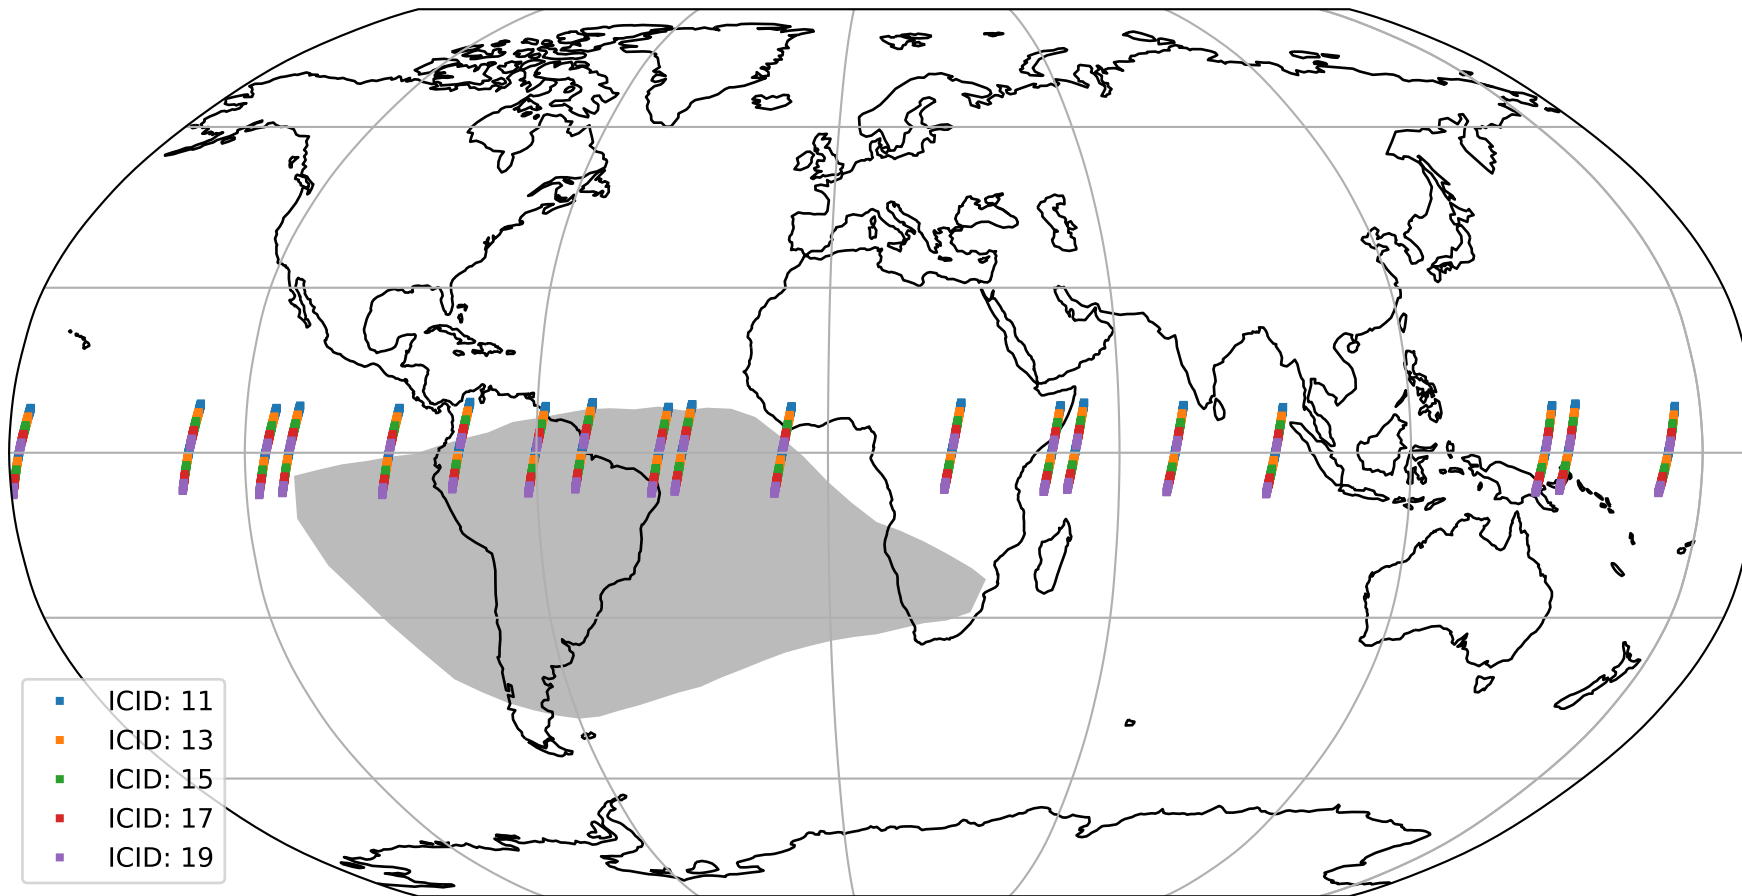

Tropomi SWIR offset (beta nominal)

orbits : 19 in [14977, 15022]
coverage : 2020-09-03 / 2020-09-06
median : 0.52594 V
spread : 0.035917 V
created : 2023-08-22T11:08:07

value detector map

Tropomi SWIR offset (beta nominal)

orbits : 19 in [14977, 15022]
coverage : 2020-09-03 / 2020-09-06
median : 31.269 μV
spread : 15.42 μV
created : 2023-08-22T11:08:07

Tropomi SWIR offset (beta nominal)

orbits : 19 in [14977, 15022]
coverage : 2020-09-03 / 2020-09-06
median : -0.082004 mV
spread : 0.38312 mV
created : 2023-08-22T11:08:08

value compared with SWIR offset CKD

Tropomi SWIR offset (beta nominal) ground-tracks of Sentinel-5P

orbits : 19 in [14977, 15022]
coverage : 2020-09-03 / 2020-09-06
created : 2023-08-22T11:08:08

- ICID: 11
- ICID: 13
- ICID: 15
- ICID: 17
- ICID: 19

Tropomi SWIR offset (beta nominal)

orbits : [1867, 15022]
coverage : 2018-02-20 / 2020-09-06
created : 2023-08-22T11:08:08

trend of detector median & temperatures