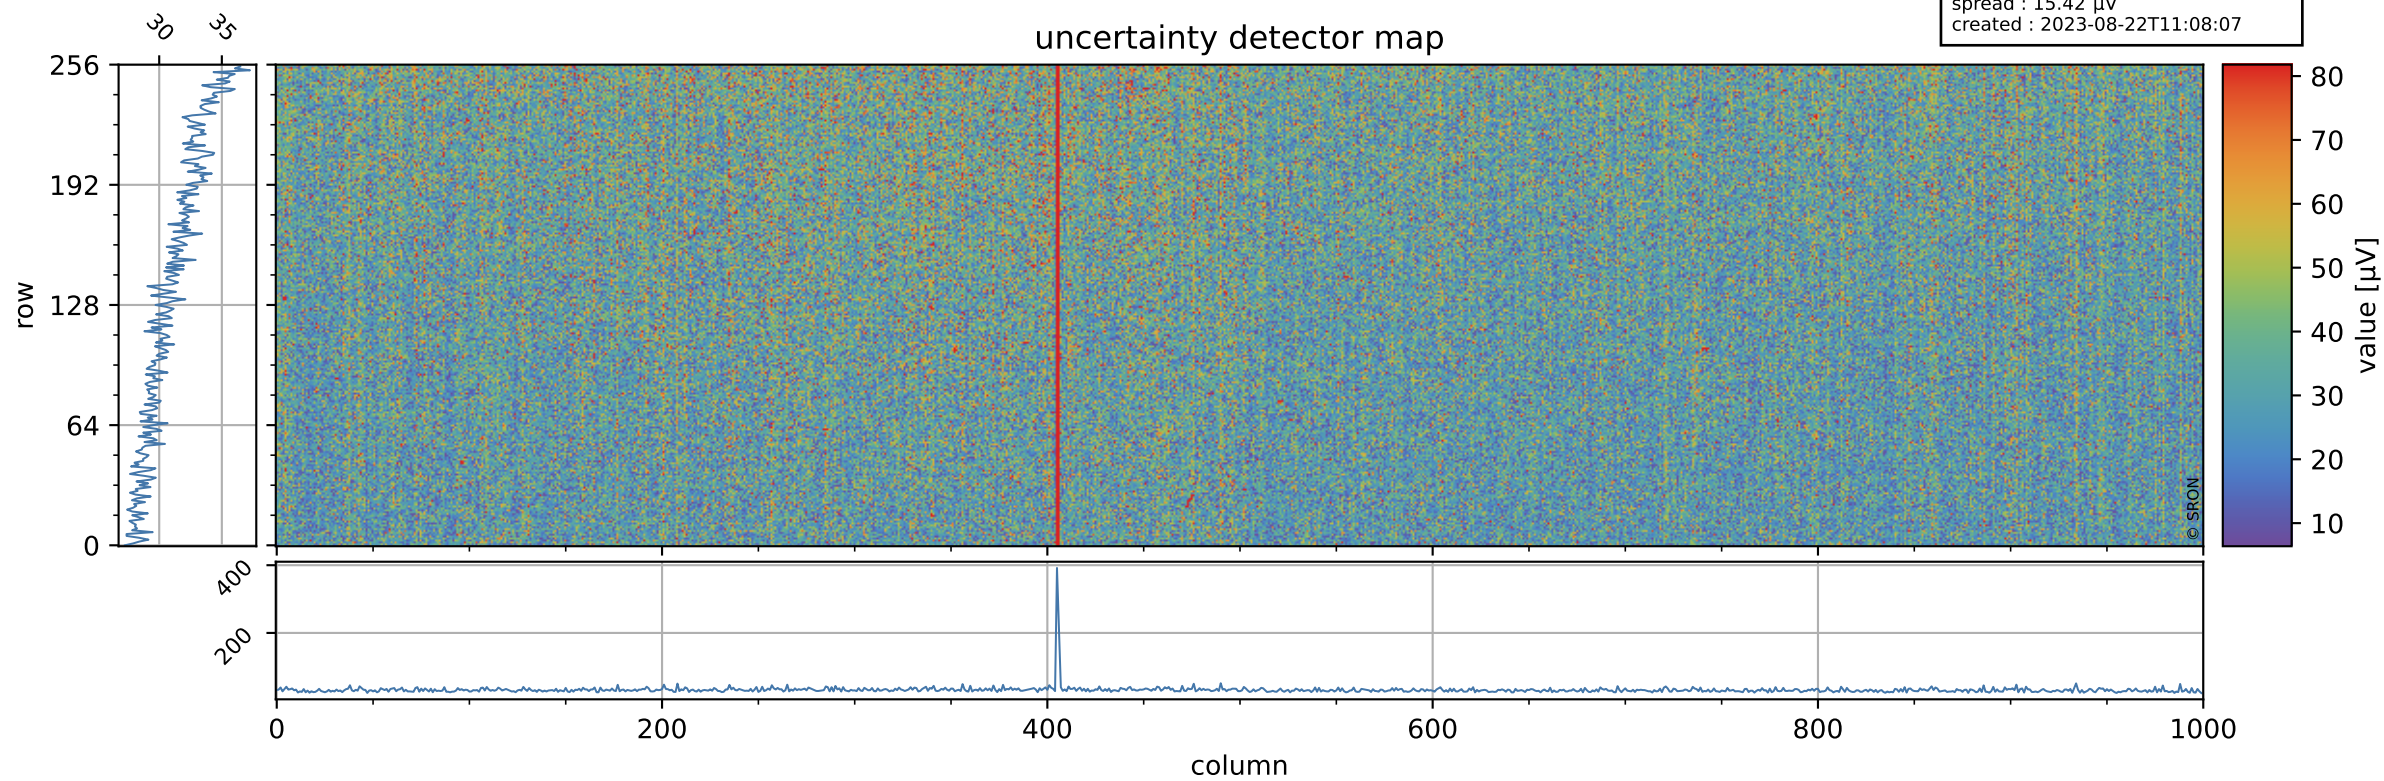

Tropomi SWIR offset (beta nominal)

orbits : 19 in [14977, 15022]
coverage : 2020-09-03 / 2020-09-06
median : 0.52594 V
spread : 0.035917 V
created : 2023-08-22T11:08:07

value detector map

Tropomi SWIR offset (beta nominal)

orbits : 19 in [14977, 15022]
coverage : 2020-09-03 / 2020-09-06
median : 31.269 μV
spread : 15.42 μV
created : 2023-08-22T11:08:07

Tropomi SWIR offset (beta nominal)

orbits : 19 in [14977, 15022]
coverage : 2020-09-03 / 2020-09-06
median : -0.082004 mV
spread : 0.38312 mV
created : 2023-08-22T11:08:08

value compared with SWIR offset CKD

Tropomi SWIR offset (beta nominal) ground-tracks of Sentinel-5P

orbits : 19 in [14977, 15022]
coverage : 2020-09-03 / 2020-09-06
created : 2023-08-22T11:08:08

- ICID: 11
- ICID: 13
- ICID: 15
- ICID: 17
- ICID: 19

Tropomi SWIR offset (beta nominal)

orbits : [1867, 15022]
coverage : 2018-02-20 / 2020-09-06
created : 2023-08-22T11:08:08

trend of detector median & temperatures