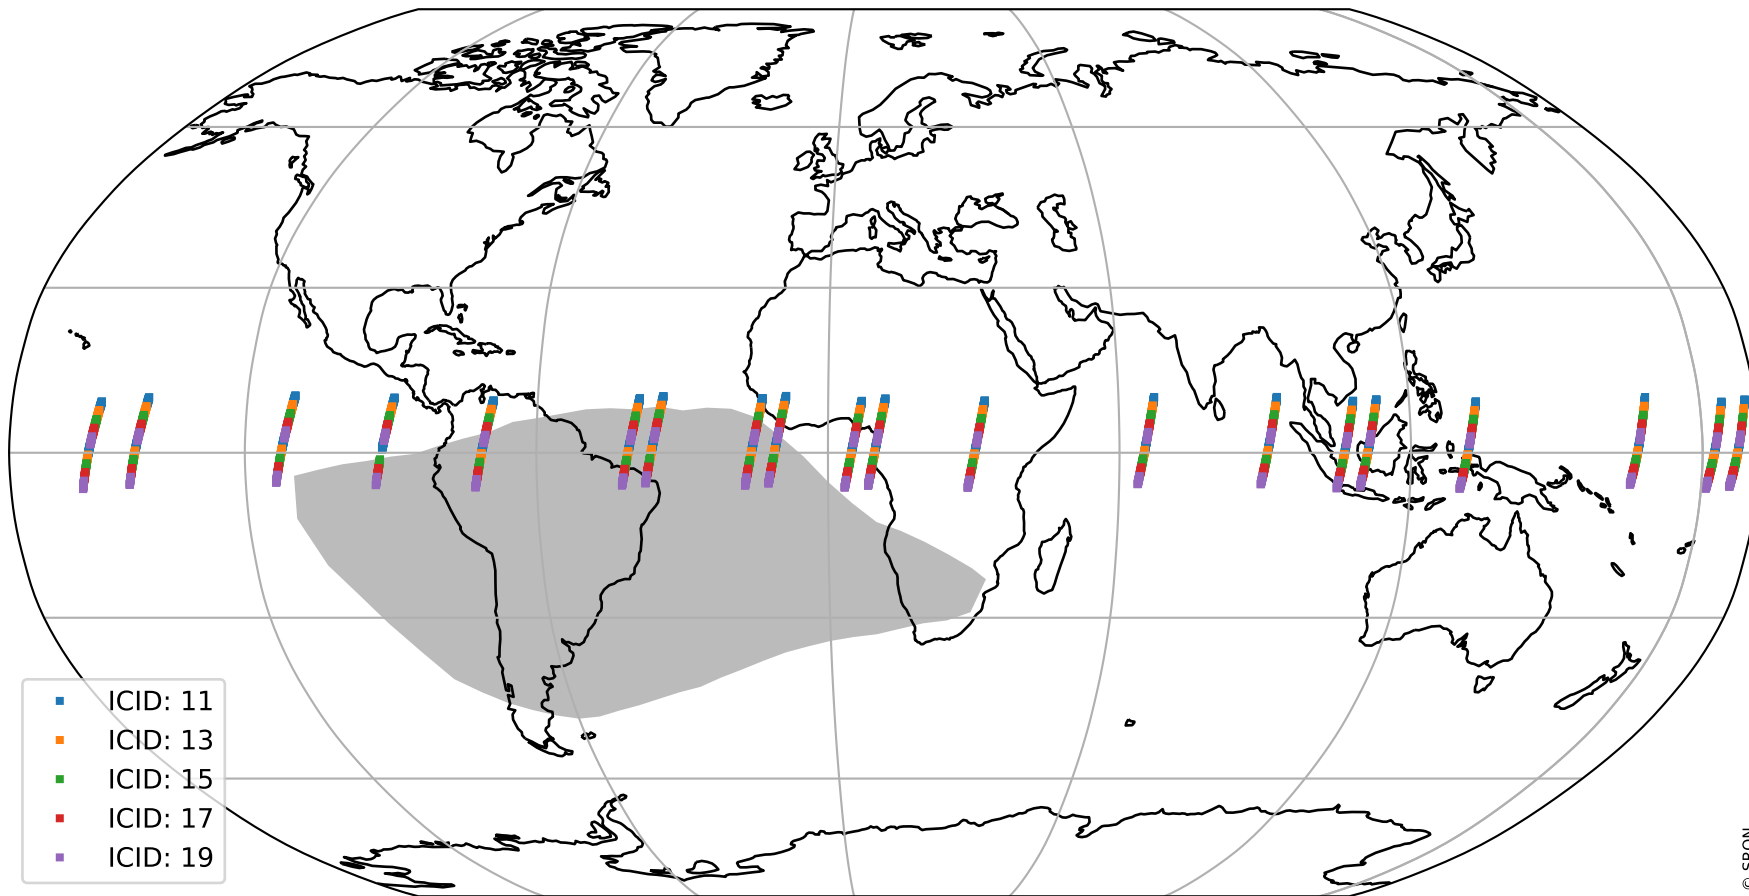

Tropomi SWIR offset (beta nominal)

orbits : 20 in [15022, 15067]
coverage : 2020-09-06 / 2020-09-09
median : 0.52592 V
spread : 0.03592 V
created : 2023-08-22T11:08:09

value detector map

Tropomi SWIR offset (beta nominal)

orbits : 20 in [15022, 15067]
coverage : 2020-09-06 / 2020-09-09
median : 29.673 μV
spread : 14.896 μV
created : 2023-08-22T11:08:09

Tropomi SWIR offset (beta nominal)

orbits : 20 in [15022, 15067]
coverage : 2020-09-06 / 2020-09-09
median : -0.094175 mV
spread : 0.3883 mV
created : 2023-08-22T11:08:10

value compared with SWIR offset CKD

Tropomi SWIR offset (beta nominal) ground-tracks of Sentinel-5P

orbits : 20 in [15022, 15067]
coverage : 2020-09-06 / 2020-09-09
created : 2023-08-22T11:08:10

Tropomi SWIR offset (beta nominal)

orbits : [1867, 15067]
coverage : 2018-02-20 / 2020-09-09
created : 2023-08-22T11:08:10

trend of detector median & temperatures