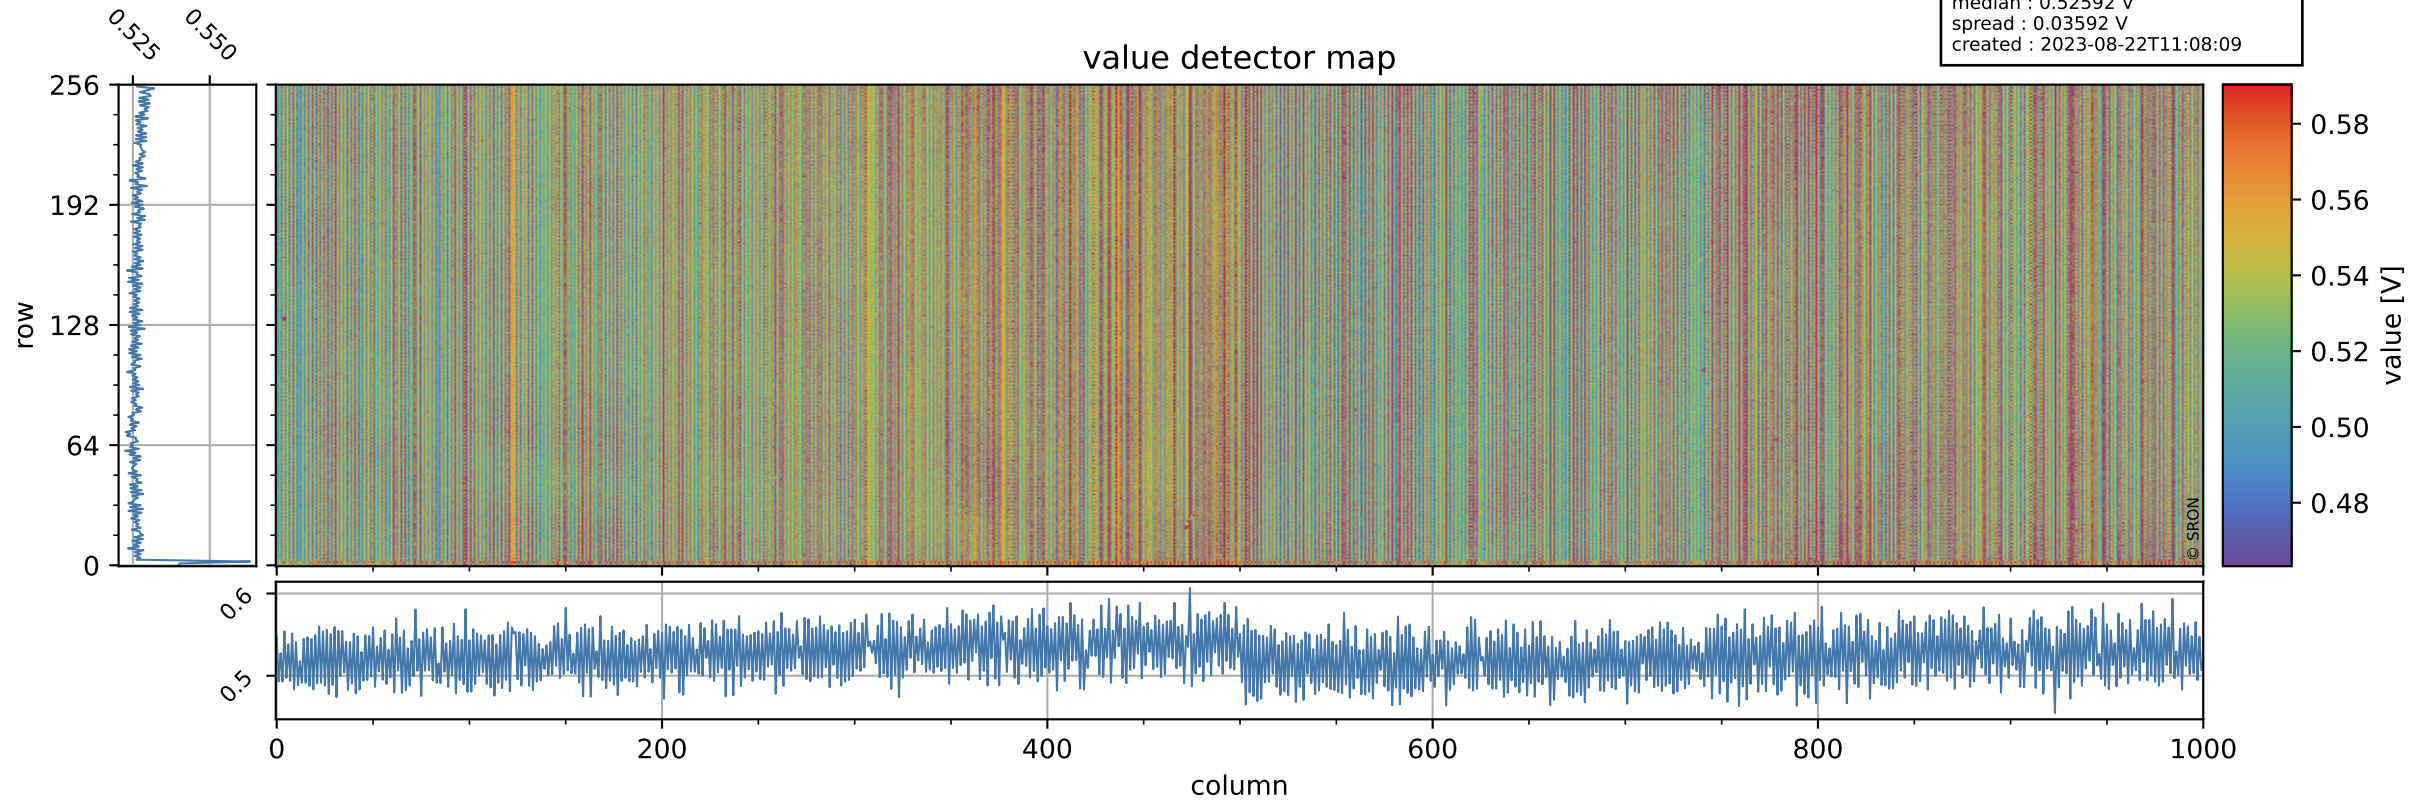

Tropomi SWIR offset (beta nominal)

orbits : 20 in [15022, 15067]
coverage : 2020-09-06 / 2020-09-09
median : 0.52592 V
spread : 0.03592 V
created : 2023-08-22T11:08:09

value detector map

Tropomi SWIR offset (beta nominal)

orbits : 20 in [15022, 15067]
coverage : 2020-09-06 / 2020-09-09
median : 29.673 μV
spread : 14.896 μV
created : 2023-08-22T11:08:09

Tropomi SWIR offset (beta nominal)

orbits : 20 in [15022, 15067]
coverage : 2020-09-06 / 2020-09-09
median : -0.094175 mV
spread : 0.3883 mV
created : 2023-08-22T11:08:10

value compared with SWIR offset CKD

Tropomi SWIR offset (beta nominal) ground-tracks of Sentinel-5P

orbits : 20 in [15022, 15067]
coverage : 2020-09-06 / 2020-09-09
created : 2023-08-22T11:08:10

Tropomi SWIR offset (beta nominal)

orbits : [1867, 15067]
coverage : 2018-02-20 / 2020-09-09
created : 2023-08-22T11:08:10

trend of detector median & temperatures