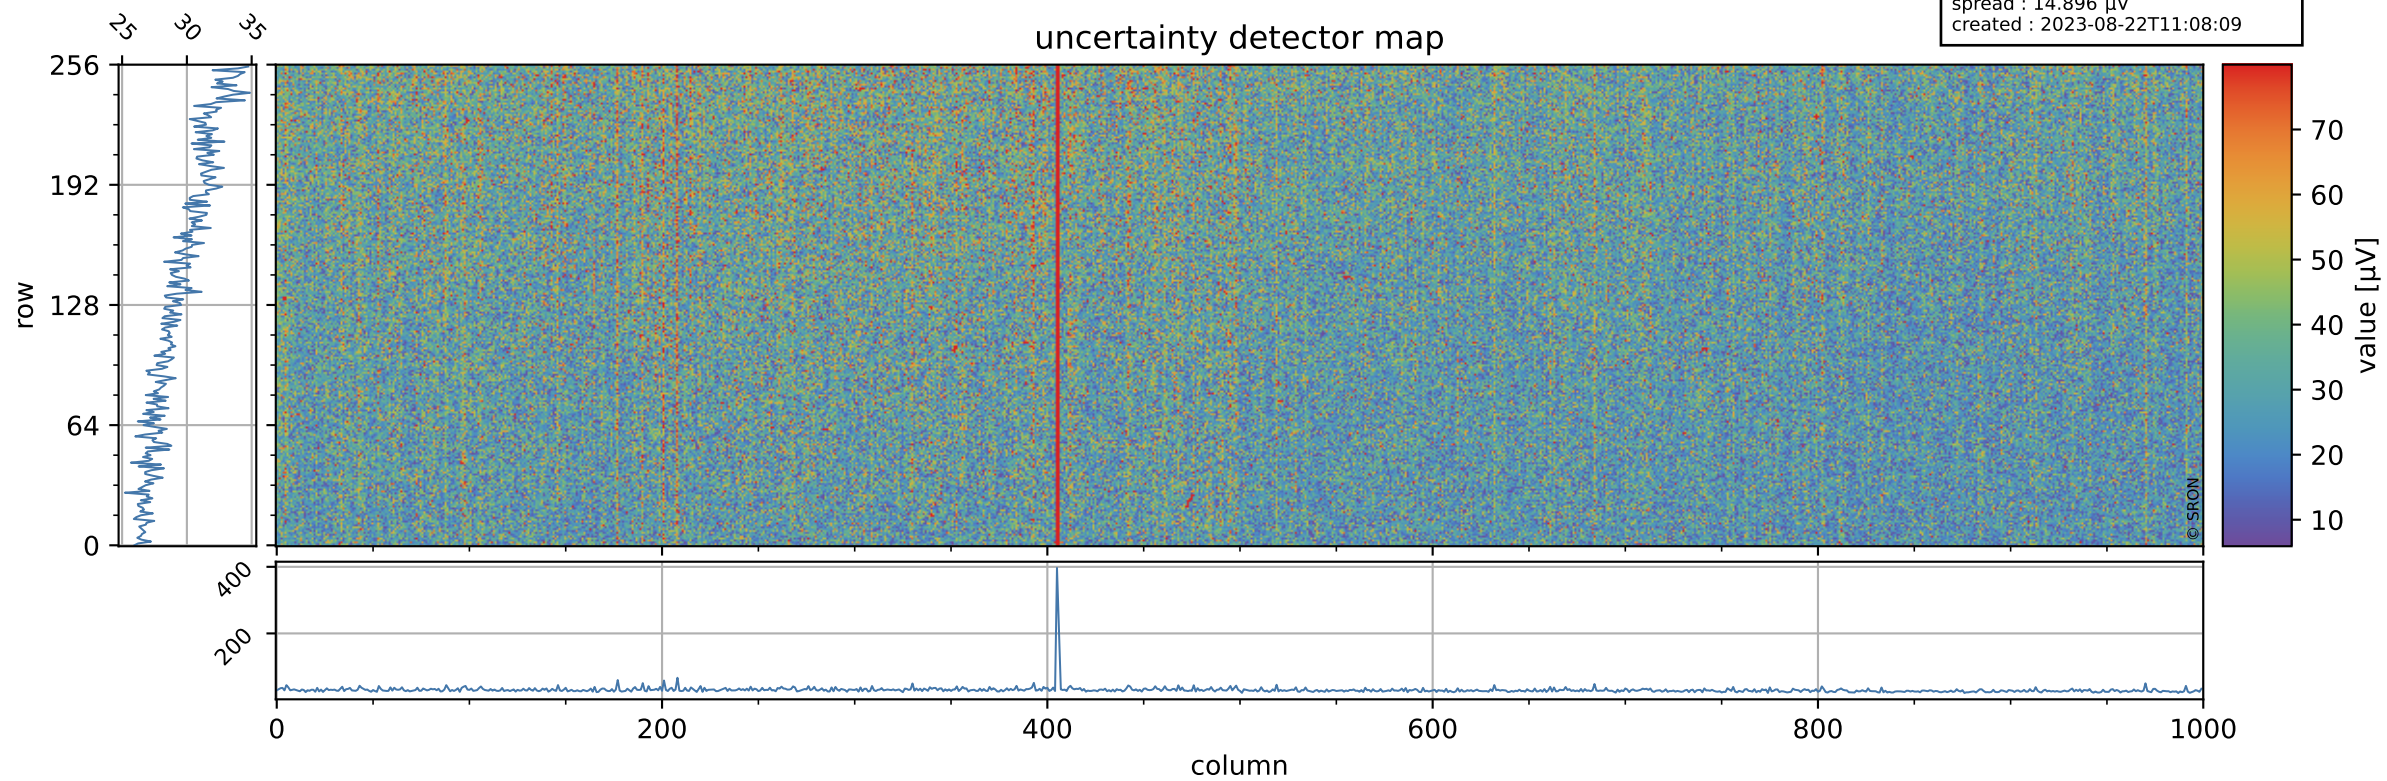

Tropomi SWIR offset (beta nominal)

orbits : 20 in [15022, 15067]
coverage : 2020-09-06 / 2020-09-09
median : 0.52592 V
spread : 0.03592 V
created : 2023-08-22T11:08:09

value detector map

Tropomi SWIR offset (beta nominal)

orbits : 20 in [15022, 15067]
coverage : 2020-09-06 / 2020-09-09
median : 29.673 μV
spread : 14.896 μV
created : 2023-08-22T11:08:09

Tropomi SWIR offset (beta nominal)

orbits : 20 in [15022, 15067]
coverage : 2020-09-06 / 2020-09-09
median : -0.094175 mV
spread : 0.3883 mV
created : 2023-08-22T11:08:10

value compared with SWIR offset CKD

Tropomi SWIR offset (beta nominal) ground-tracks of Sentinel-5P

orbits : 20 in [15022, 15067]
coverage : 2020-09-06 / 2020-09-09
created : 2023-08-22T11:08:10

Tropomi SWIR offset (beta nominal)

orbits : [1867, 15067]
coverage : 2018-02-20 / 2020-09-09
created : 2023-08-22T11:08:10

trend of detector median & temperatures