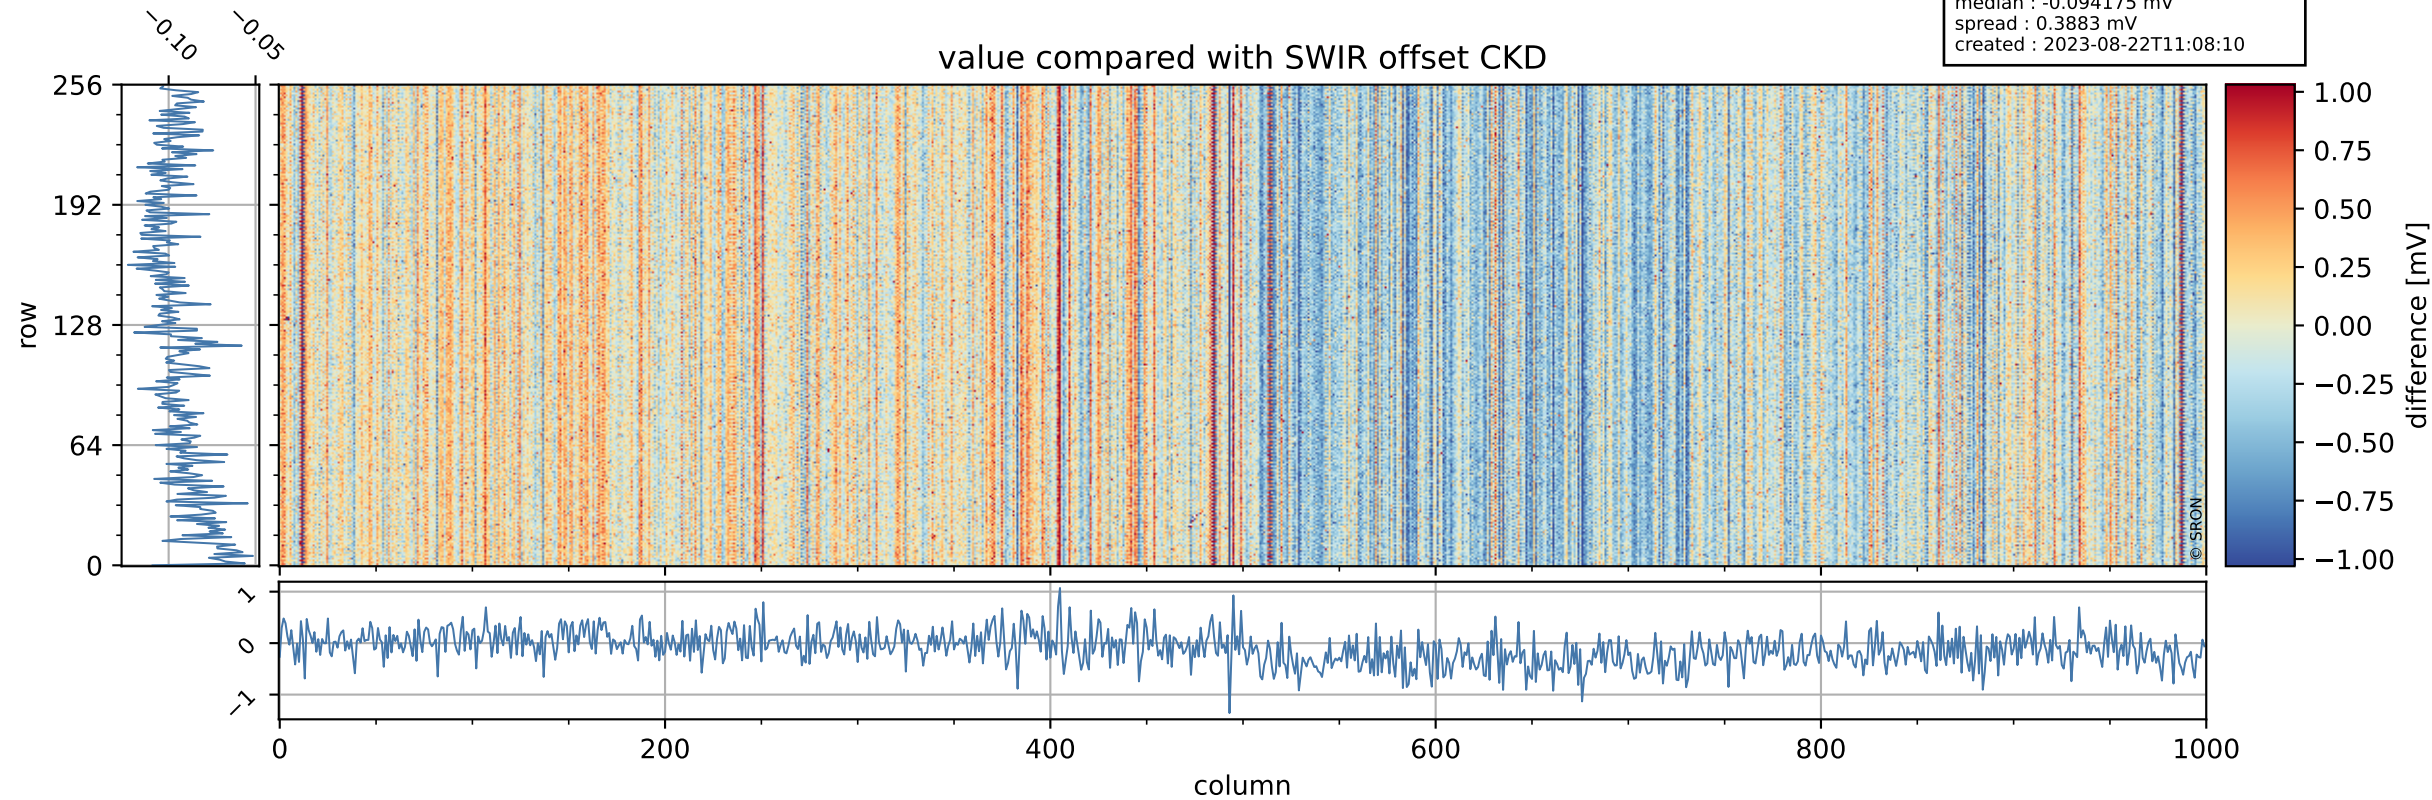

Tropomi SWIR offset (beta nominal)

orbits : 20 in [15022, 15067]
coverage : 2020-09-06 / 2020-09-09
median : 0.52592 V
spread : 0.03592 V
created : 2023-08-22T11:08:09

value detector map

Tropomi SWIR offset (beta nominal)

orbits : 20 in [15022, 15067]
coverage : 2020-09-06 / 2020-09-09
median : 29.673 μV
spread : 14.896 μV
created : 2023-08-22T11:08:09

Tropomi SWIR offset (beta nominal)

orbits : 20 in [15022, 15067]
coverage : 2020-09-06 / 2020-09-09
median : -0.094175 mV
spread : 0.3883 mV
created : 2023-08-22T11:08:10

value compared with SWIR offset CKD

Tropomi SWIR offset (beta nominal) ground-tracks of Sentinel-5P

orbits : 20 in [15022, 15067]
coverage : 2020-09-06 / 2020-09-09
created : 2023-08-22T11:08:10

Tropomi SWIR offset (beta nominal)

orbits : [1867, 15067]
coverage : 2018-02-20 / 2020-09-09
created : 2023-08-22T11:08:10

trend of detector median & temperatures