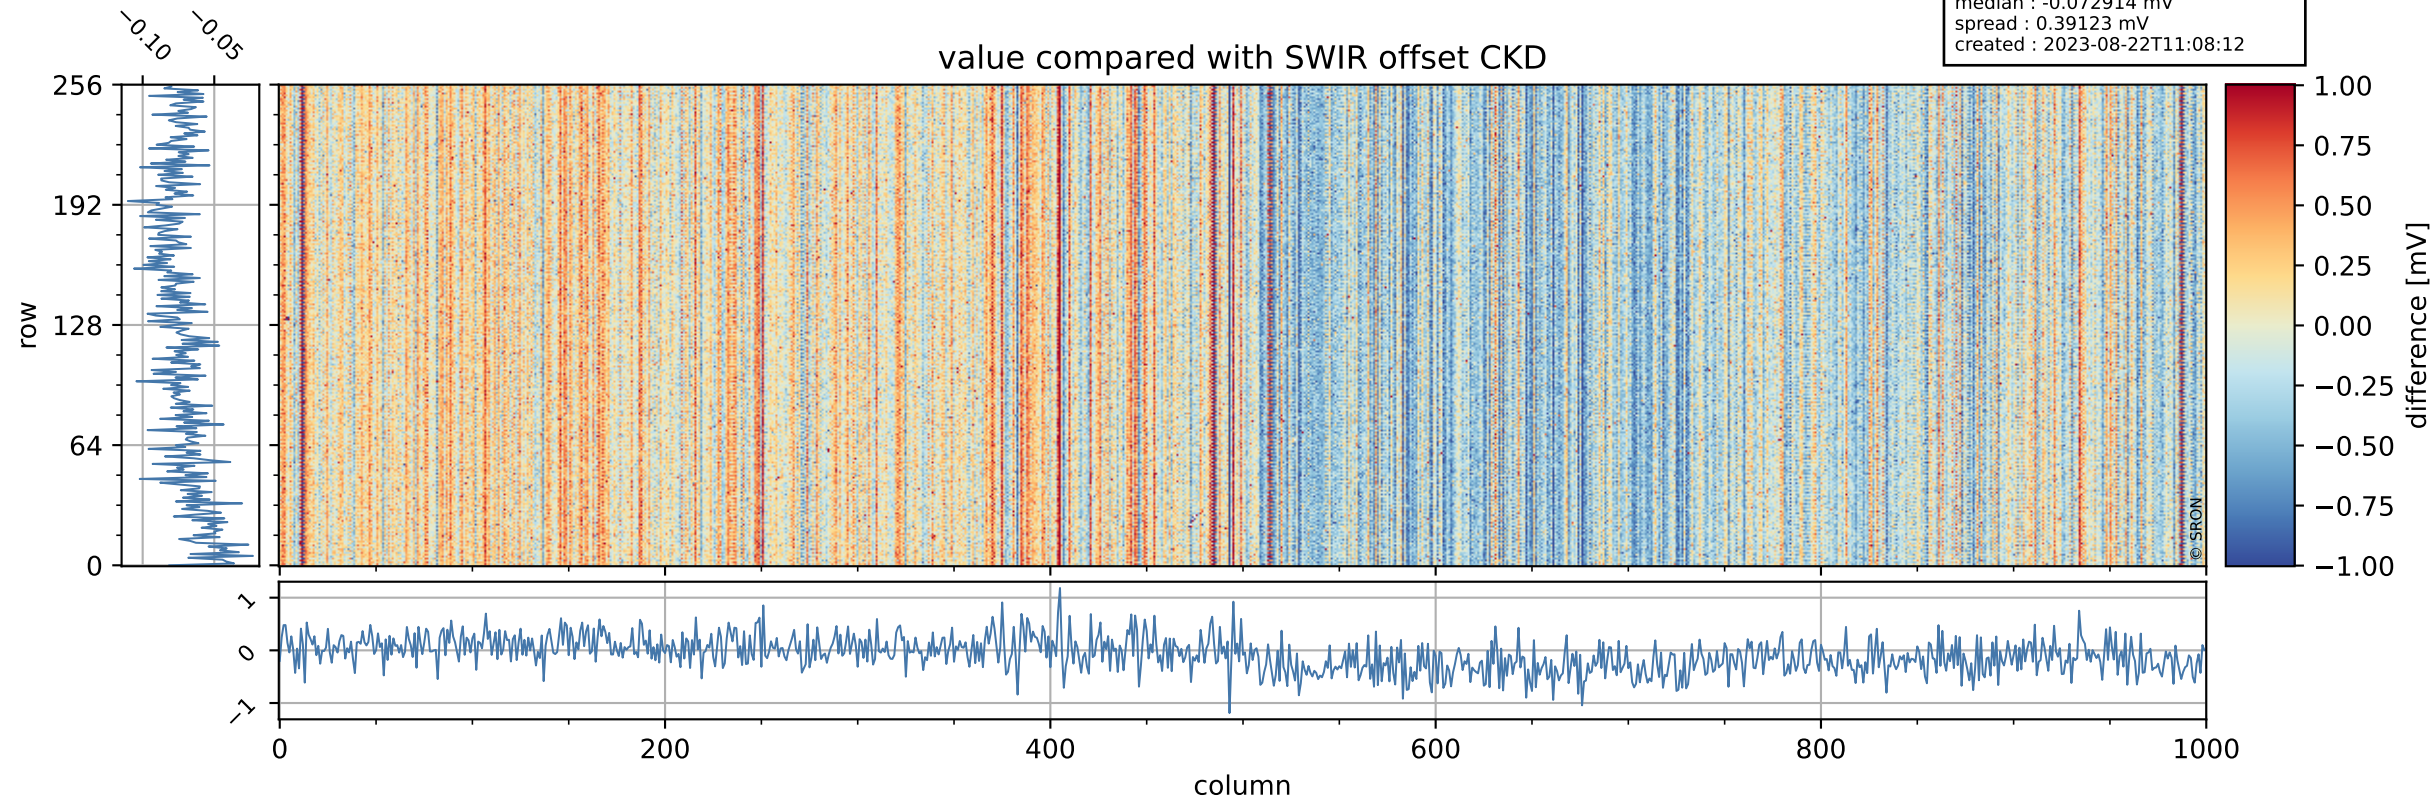

Tropomi SWIR offset (beta nominal)

orbits : 18 in [15067, 15112]
coverage : 2020-09-09 / 2020-09-12
median : 0.52594 V
spread : 0.035918 V
created : 2023-08-22T11:08:11

value detector map

Tropomi SWIR offset (beta nominal)

orbits : 18 in [15067, 15112]
coverage : 2020-09-09 / 2020-09-12
median : 30.617 μV
spread : 15.154 μV
created : 2023-08-22T11:08:11

Tropomi SWIR offset (beta nominal)

orbits : 18 in [15067, 15112]
coverage : 2020-09-09 / 2020-09-12
median : -0.072914 mV
spread : 0.39123 mV
created : 2023-08-22T11:08:12

value compared with SWIR offset CKD

Tropomi SWIR offset (beta nominal) ground-tracks of Sentinel-5P

orbits : 18 in [15067, 15112]
coverage : 2020-09-09 / 2020-09-12
created : 2023-08-22T11:08:12

Tropomi SWIR offset (beta nominal)

orbits : [1867, 15112]
coverage : 2018-02-20 / 2020-09-12
created : 2023-08-22T11:08:12

trend of detector median & temperatures