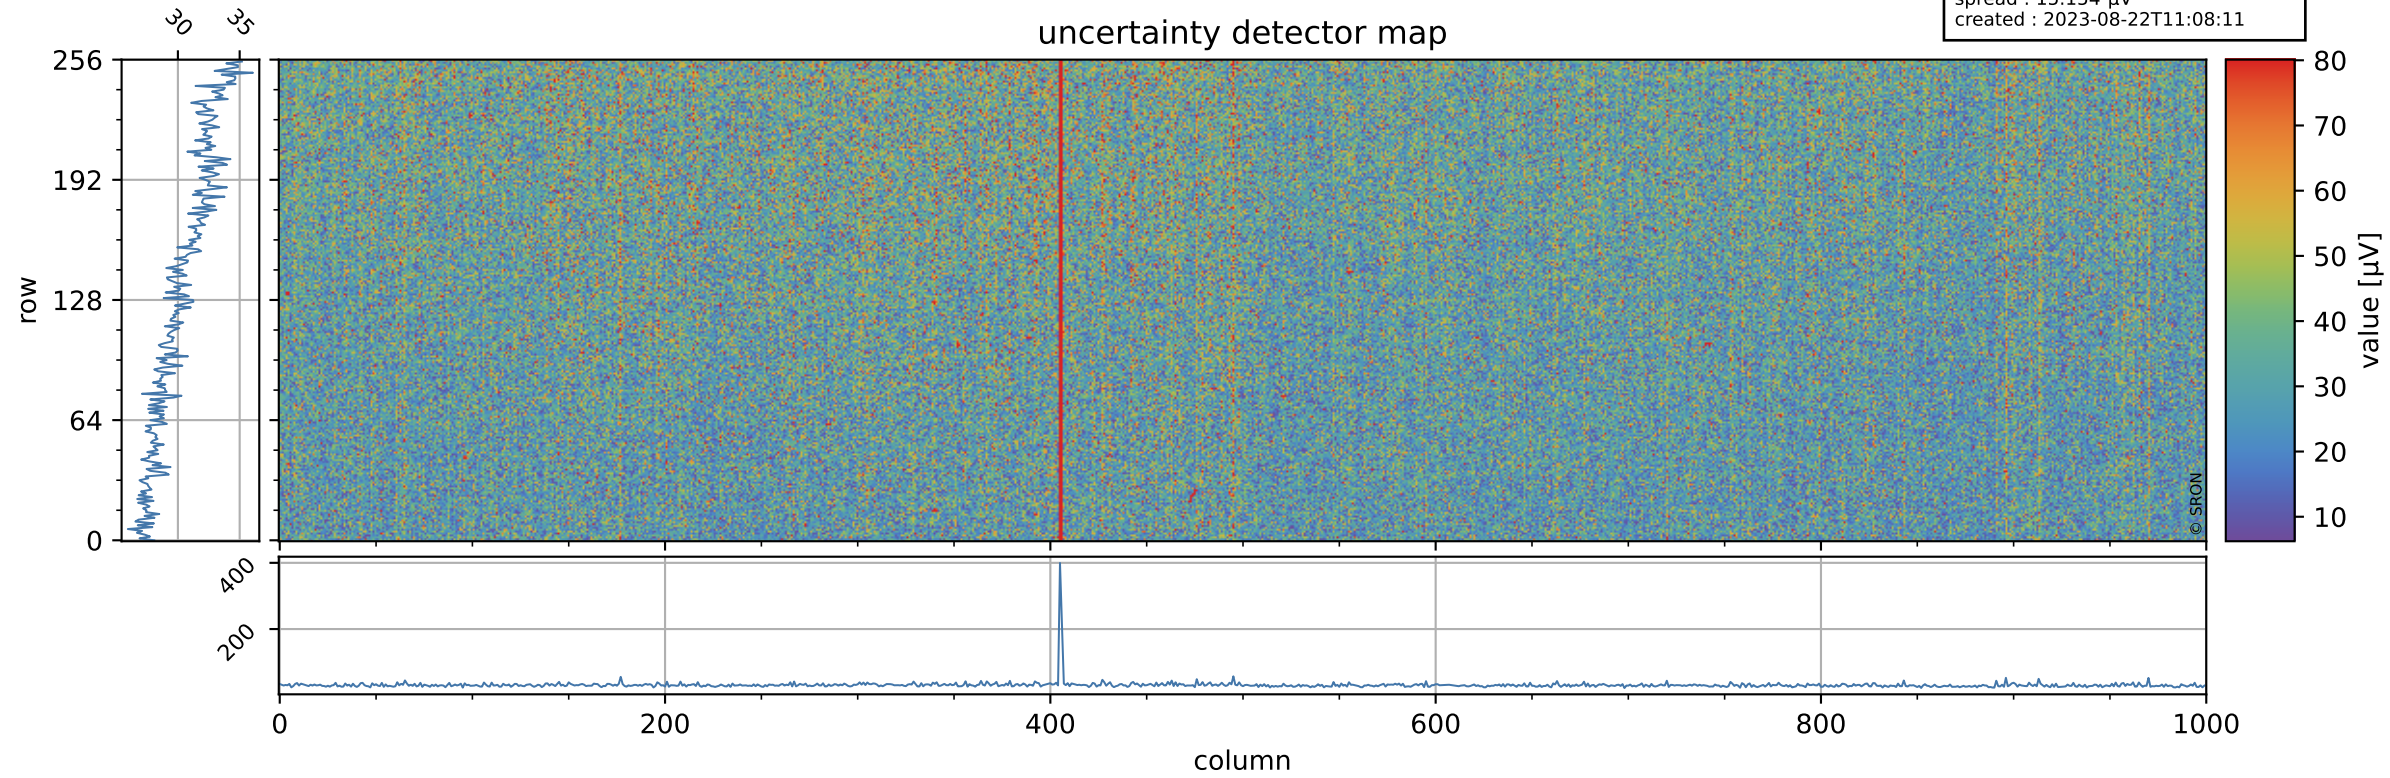

Tropomi SWIR offset (beta nominal)

orbits : 18 in [15067, 15112]
coverage : 2020-09-09 / 2020-09-12
median : 0.52594 V
spread : 0.035918 V
created : 2023-08-22T11:08:11

value detector map

Tropomi SWIR offset (beta nominal)

orbits : 18 in [15067, 15112]
coverage : 2020-09-09 / 2020-09-12
median : 30.617 μV
spread : 15.154 μV
created : 2023-08-22T11:08:11

Tropomi SWIR offset (beta nominal)

orbits : 18 in [15067, 15112]
coverage : 2020-09-09 / 2020-09-12
median : -0.072914 mV
spread : 0.39123 mV
created : 2023-08-22T11:08:12

value compared with SWIR offset CKD

Tropomi SWIR offset (beta nominal) ground-tracks of Sentinel-5P

orbits : 18 in [15067, 15112]
coverage : 2020-09-09 / 2020-09-12
created : 2023-08-22T11:08:12

Tropomi SWIR offset (beta nominal)

orbits : [1867, 15112]
coverage : 2018-02-20 / 2020-09-12
created : 2023-08-22T11:08:12

trend of detector median & temperatures