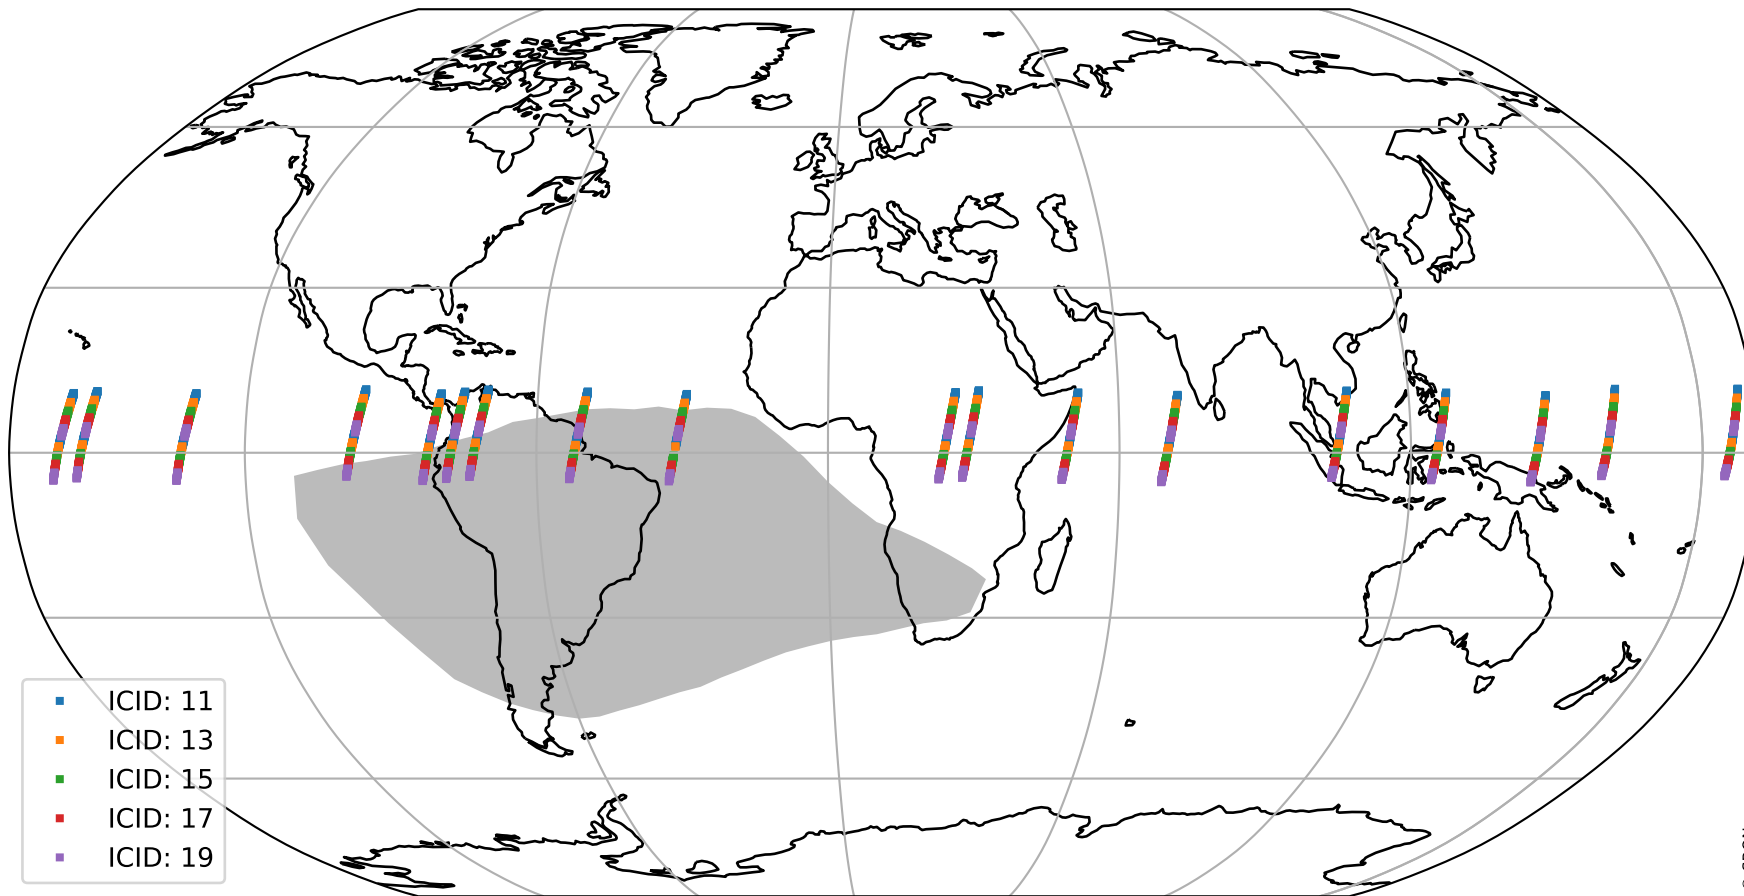

Tropomi SWIR offset (beta nominal)

orbits : 18 in [15067, 15112]
coverage : 2020-09-09 / 2020-09-12
median : 0.52594 V
spread : 0.035918 V
created : 2023-08-22T11:08:11

value detector map

Tropomi SWIR offset (beta nominal)

orbits : 18 in [15067, 15112]
coverage : 2020-09-09 / 2020-09-12
median : 30.617 μV
spread : 15.154 μV
created : 2023-08-22T11:08:11

Tropomi SWIR offset (beta nominal)

orbits : 18 in [15067, 15112]
coverage : 2020-09-09 / 2020-09-12
median : -0.072914 mV
spread : 0.39123 mV
created : 2023-08-22T11:08:12

value compared with SWIR offset CKD

Tropomi SWIR offset (beta nominal) ground-tracks of Sentinel-5P

orbits : 18 in [15067, 15112]
coverage : 2020-09-09 / 2020-09-12
created : 2023-08-22T11:08:12

Tropomi SWIR offset (beta nominal)

orbits : [1867, 15112]
coverage : 2018-02-20 / 2020-09-12
created : 2023-08-22T11:08:12

trend of detector median & temperatures