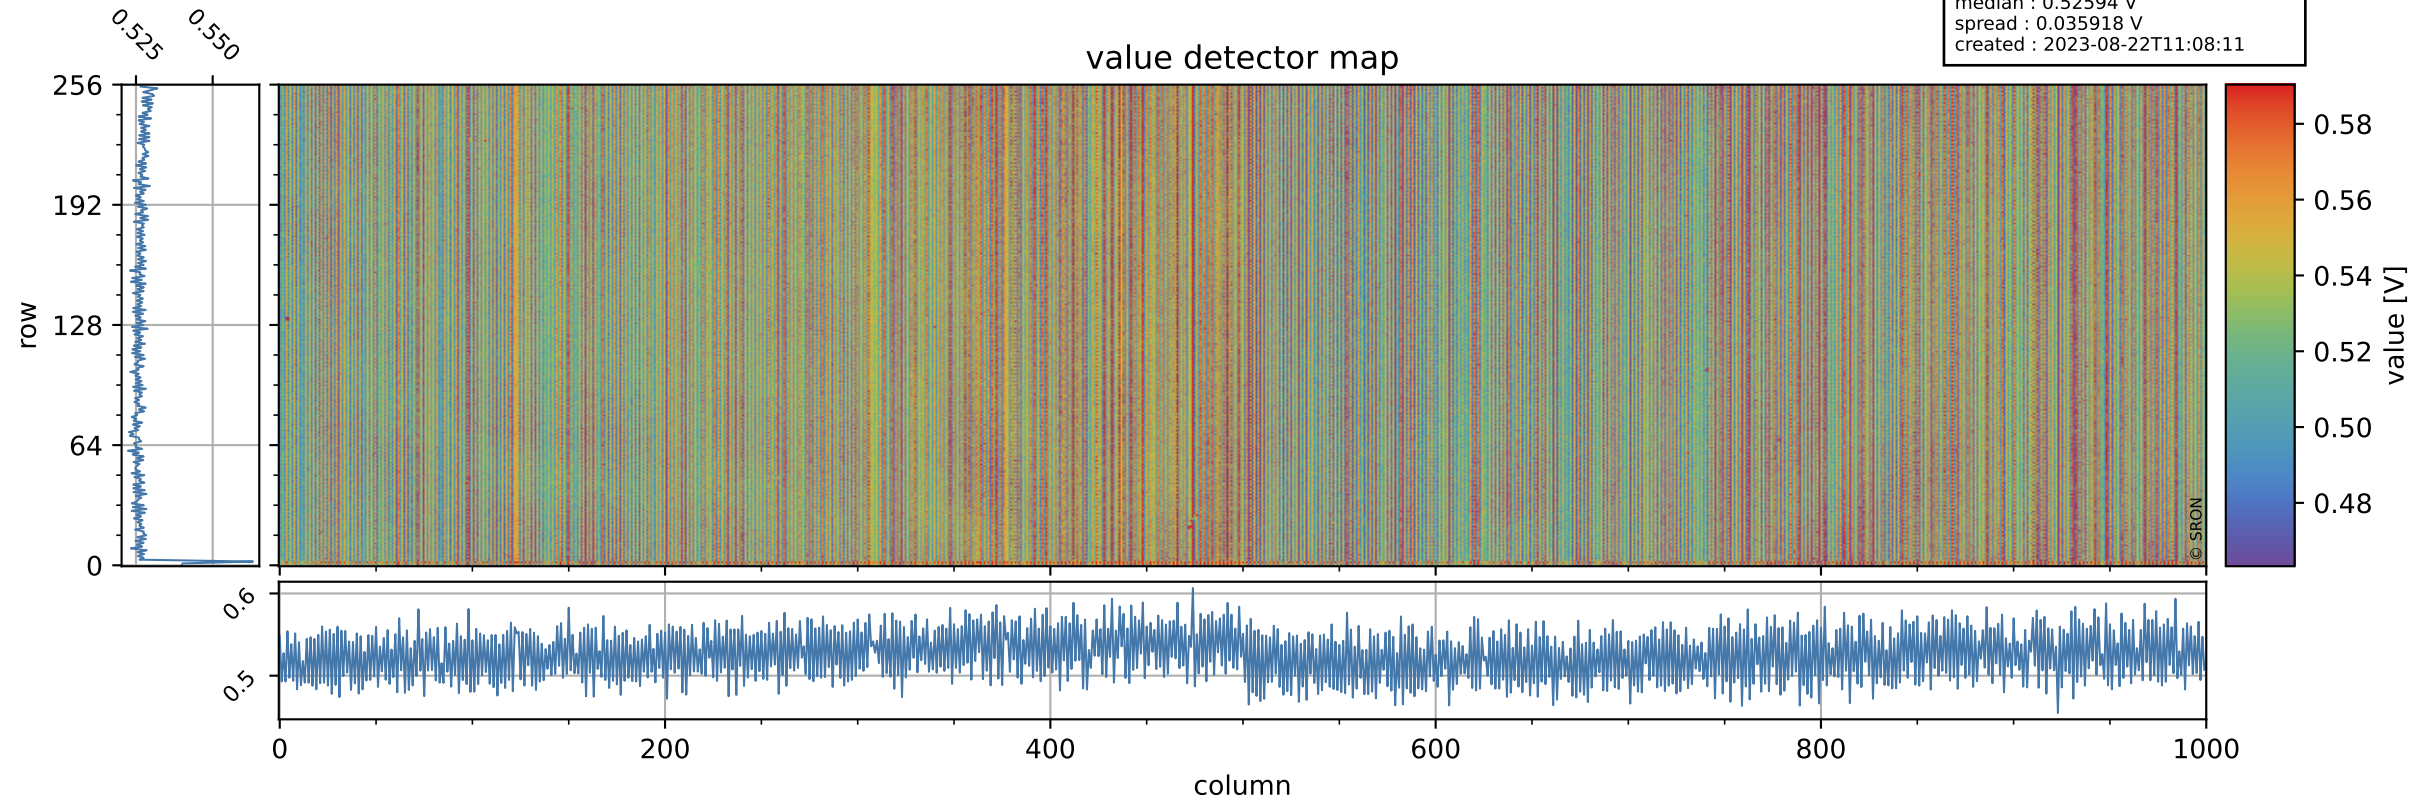

Tropomi SWIR offset (beta nominal)

orbits : 18 in [15067, 15112]
coverage : 2020-09-09 / 2020-09-12
median : 0.52594 V
spread : 0.035918 V
created : 2023-08-22T11:08:11

value detector map

Tropomi SWIR offset (beta nominal)

orbits : 18 in [15067, 15112]
coverage : 2020-09-09 / 2020-09-12
median : 30.617 μV
spread : 15.154 μV
created : 2023-08-22T11:08:11

Tropomi SWIR offset (beta nominal)

orbits : 18 in [15067, 15112]
coverage : 2020-09-09 / 2020-09-12
median : -0.072914 mV
spread : 0.39123 mV
created : 2023-08-22T11:08:12

value compared with SWIR offset CKD

Tropomi SWIR offset (beta nominal) ground-tracks of Sentinel-5P

orbits : 18 in [15067, 15112]
coverage : 2020-09-09 / 2020-09-12
created : 2023-08-22T11:08:12

Tropomi SWIR offset (beta nominal)

orbits : [1867, 15112]
coverage : 2018-02-20 / 2020-09-12
created : 2023-08-22T11:08:12

trend of detector median & temperatures