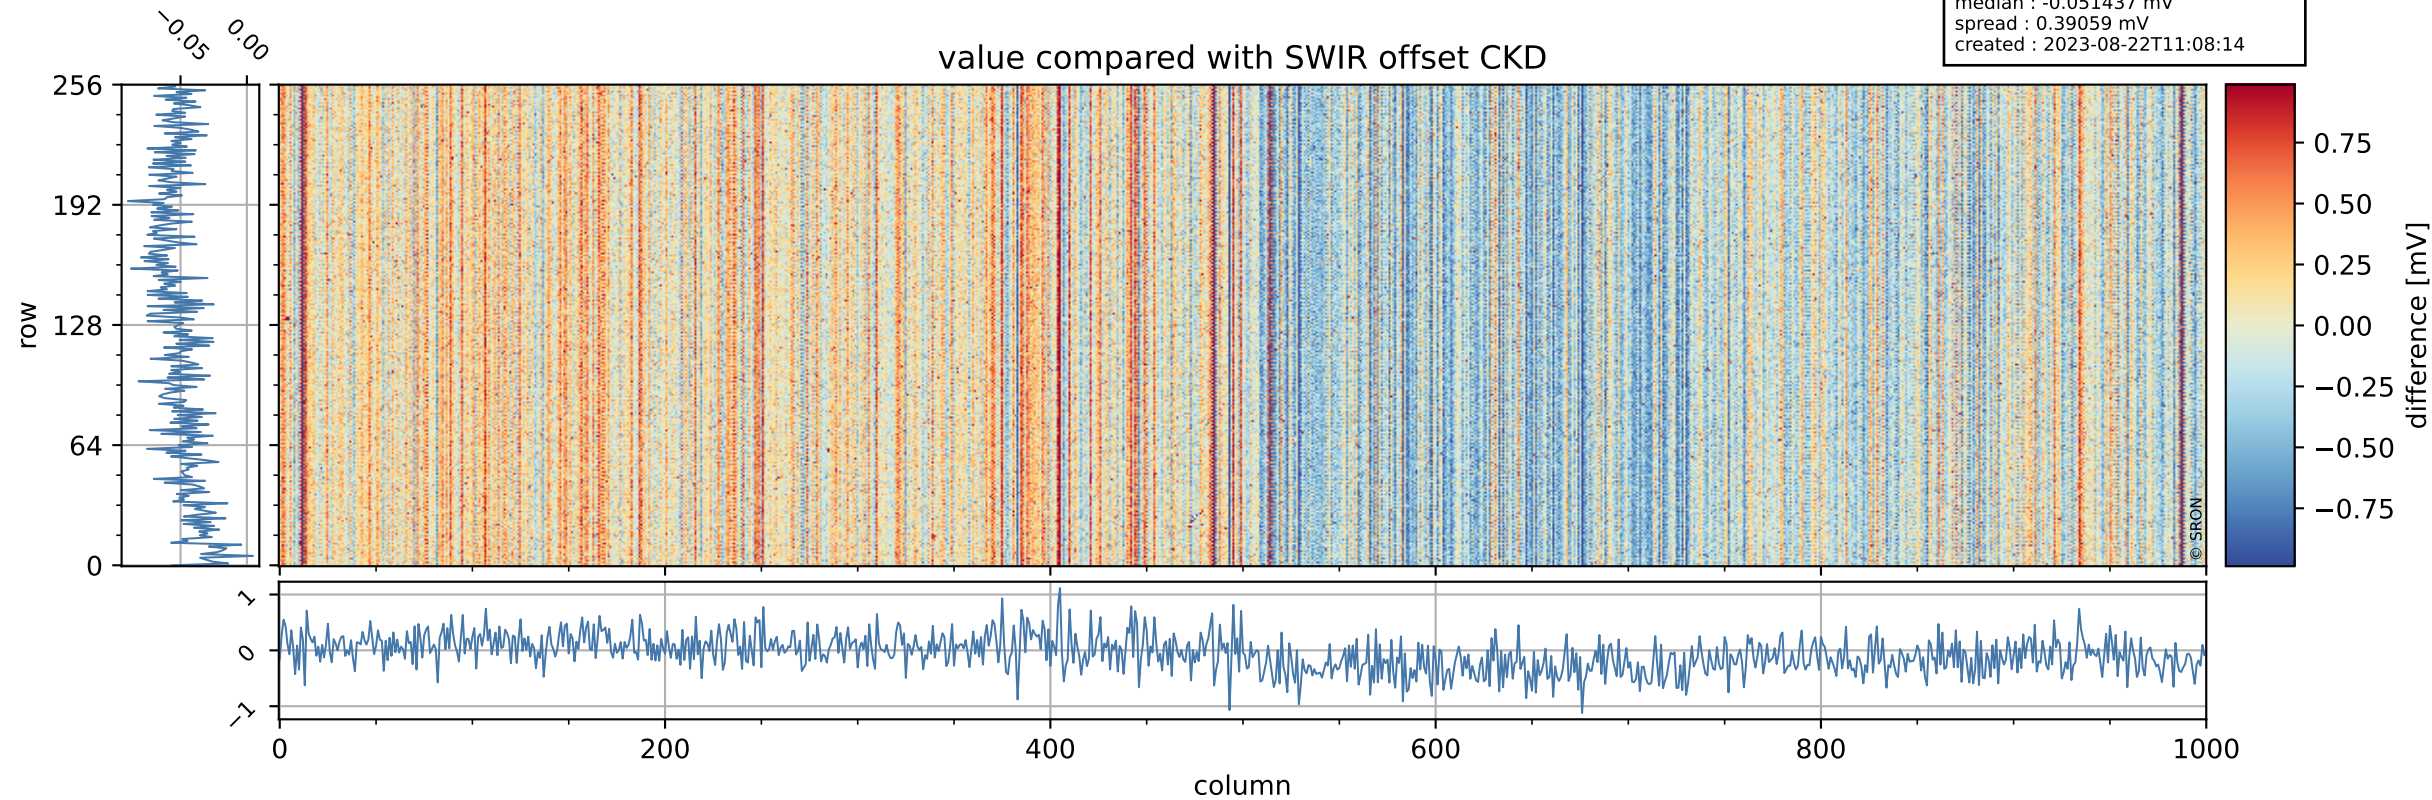

Tropomi SWIR offset (beta nominal)

orbits : 18 in [15112, 15157]
coverage : 2020-09-12 / 2020-09-15
median : 0.52596 V
spread : 0.035917 V
created : 2023-08-22T11:08:13

value detector map

Tropomi SWIR offset (beta nominal)

orbits : 18 in [15112, 15157]
coverage : 2020-09-12 / 2020-09-15
median : 30.349 μV
spread : 15.196 μV
created : 2023-08-22T11:08:13

Tropomi SWIR offset (beta nominal)

orbits : 18 in [15112, 15157]
coverage : 2020-09-12 / 2020-09-15
median : -0.051437 mV
spread : 0.39059 mV
created : 2023-08-22T11:08:14

value compared with SWIR offset CKD

Tropomi SWIR offset (beta nominal) ground-tracks of Sentinel-5P

orbits : 18 in [15112, 15157]
coverage : 2020-09-12 / 2020-09-15
created : 2023-08-22T11:08:14

Tropomi SWIR offset (beta nominal)

orbits : [1867, 15157]
coverage : 2018-02-20 / 2020-09-15
created : 2023-08-22T11:08:14

trend of detector median & temperatures