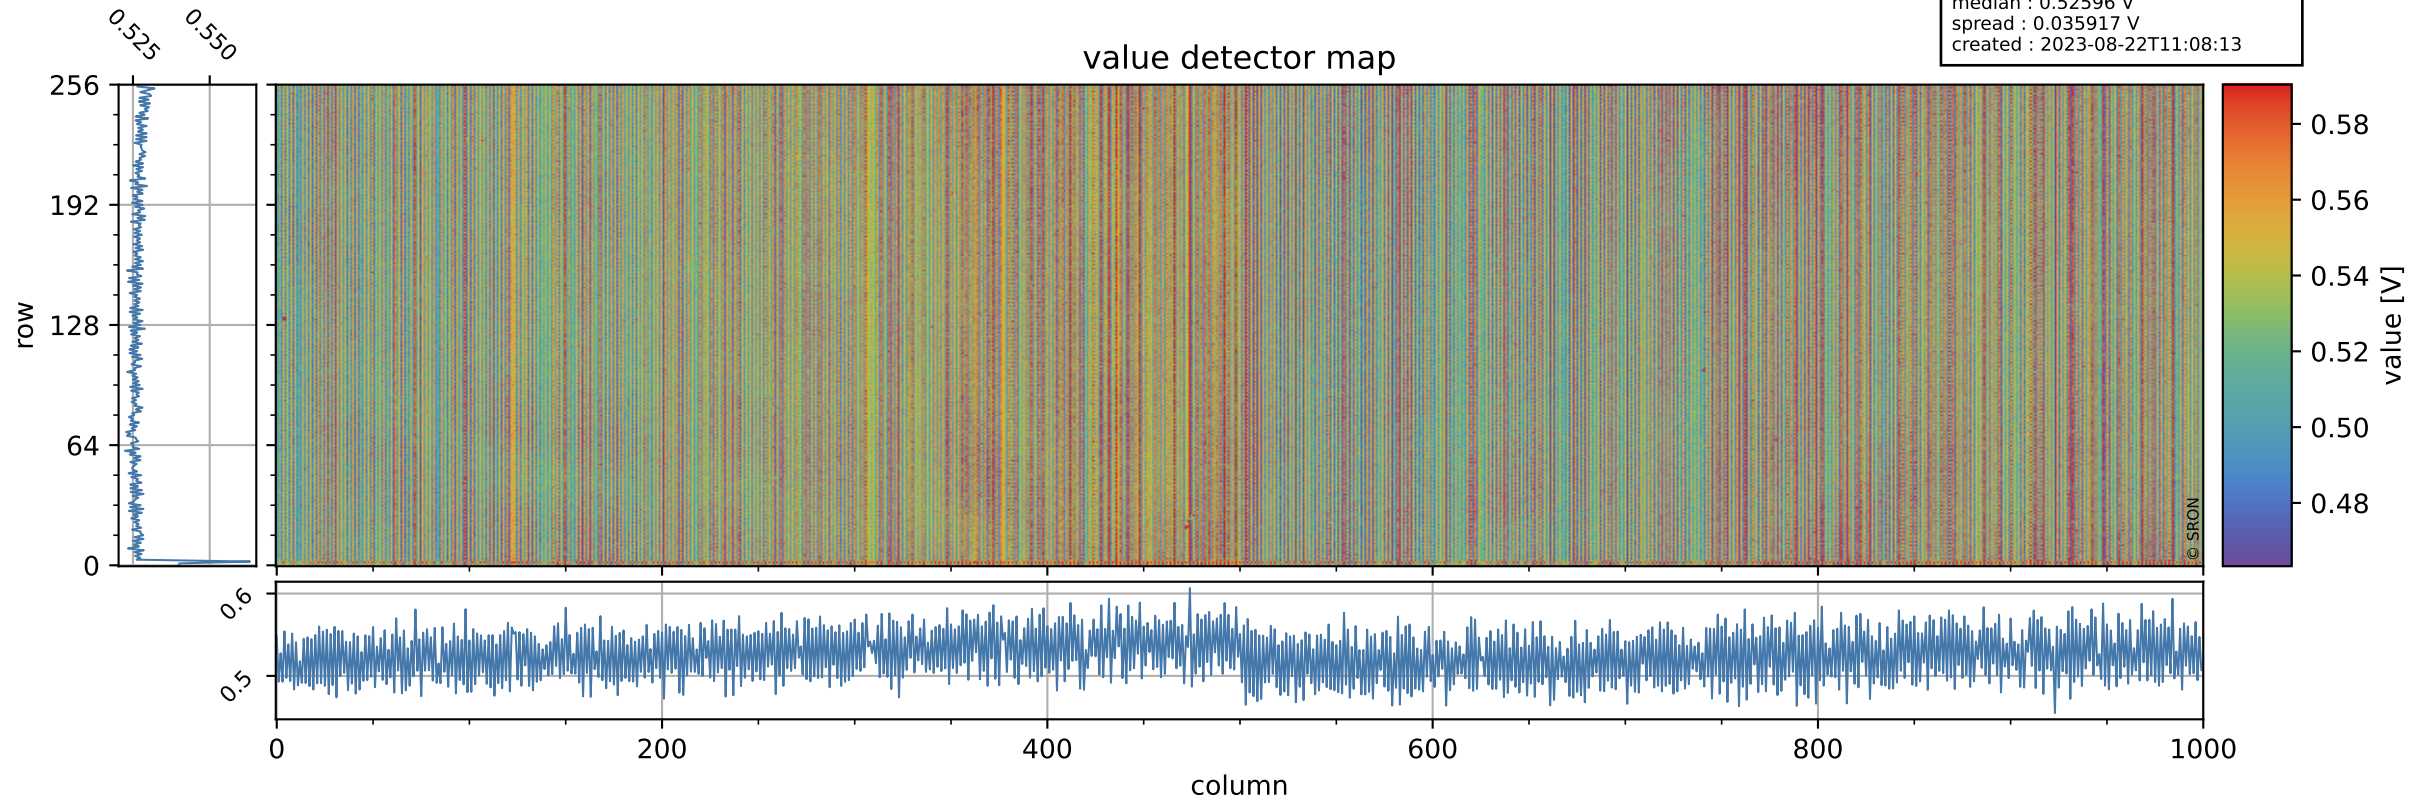

Tropomi SWIR offset (beta nominal)

orbits : 18 in [15112, 15157]
coverage : 2020-09-12 / 2020-09-15
median : 0.52596 V
spread : 0.035917 V
created : 2023-08-22T11:08:13

value detector map

Tropomi SWIR offset (beta nominal)

orbits : 18 in [15112, 15157]
coverage : 2020-09-12 / 2020-09-15
median : 30.349 μV
spread : 15.196 μV
created : 2023-08-22T11:08:13

Tropomi SWIR offset (beta nominal)

orbits : 18 in [15112, 15157]
coverage : 2020-09-12 / 2020-09-15
median : -0.051437 mV
spread : 0.39059 mV
created : 2023-08-22T11:08:14

value compared with SWIR offset CKD

Tropomi SWIR offset (beta nominal) ground-tracks of Sentinel-5P

orbits : 18 in [15112, 15157]
coverage : 2020-09-12 / 2020-09-15
created : 2023-08-22T11:08:14

Tropomi SWIR offset (beta nominal)

orbits : [1867, 15157]
coverage : 2018-02-20 / 2020-09-15
created : 2023-08-22T11:08:14

trend of detector median & temperatures