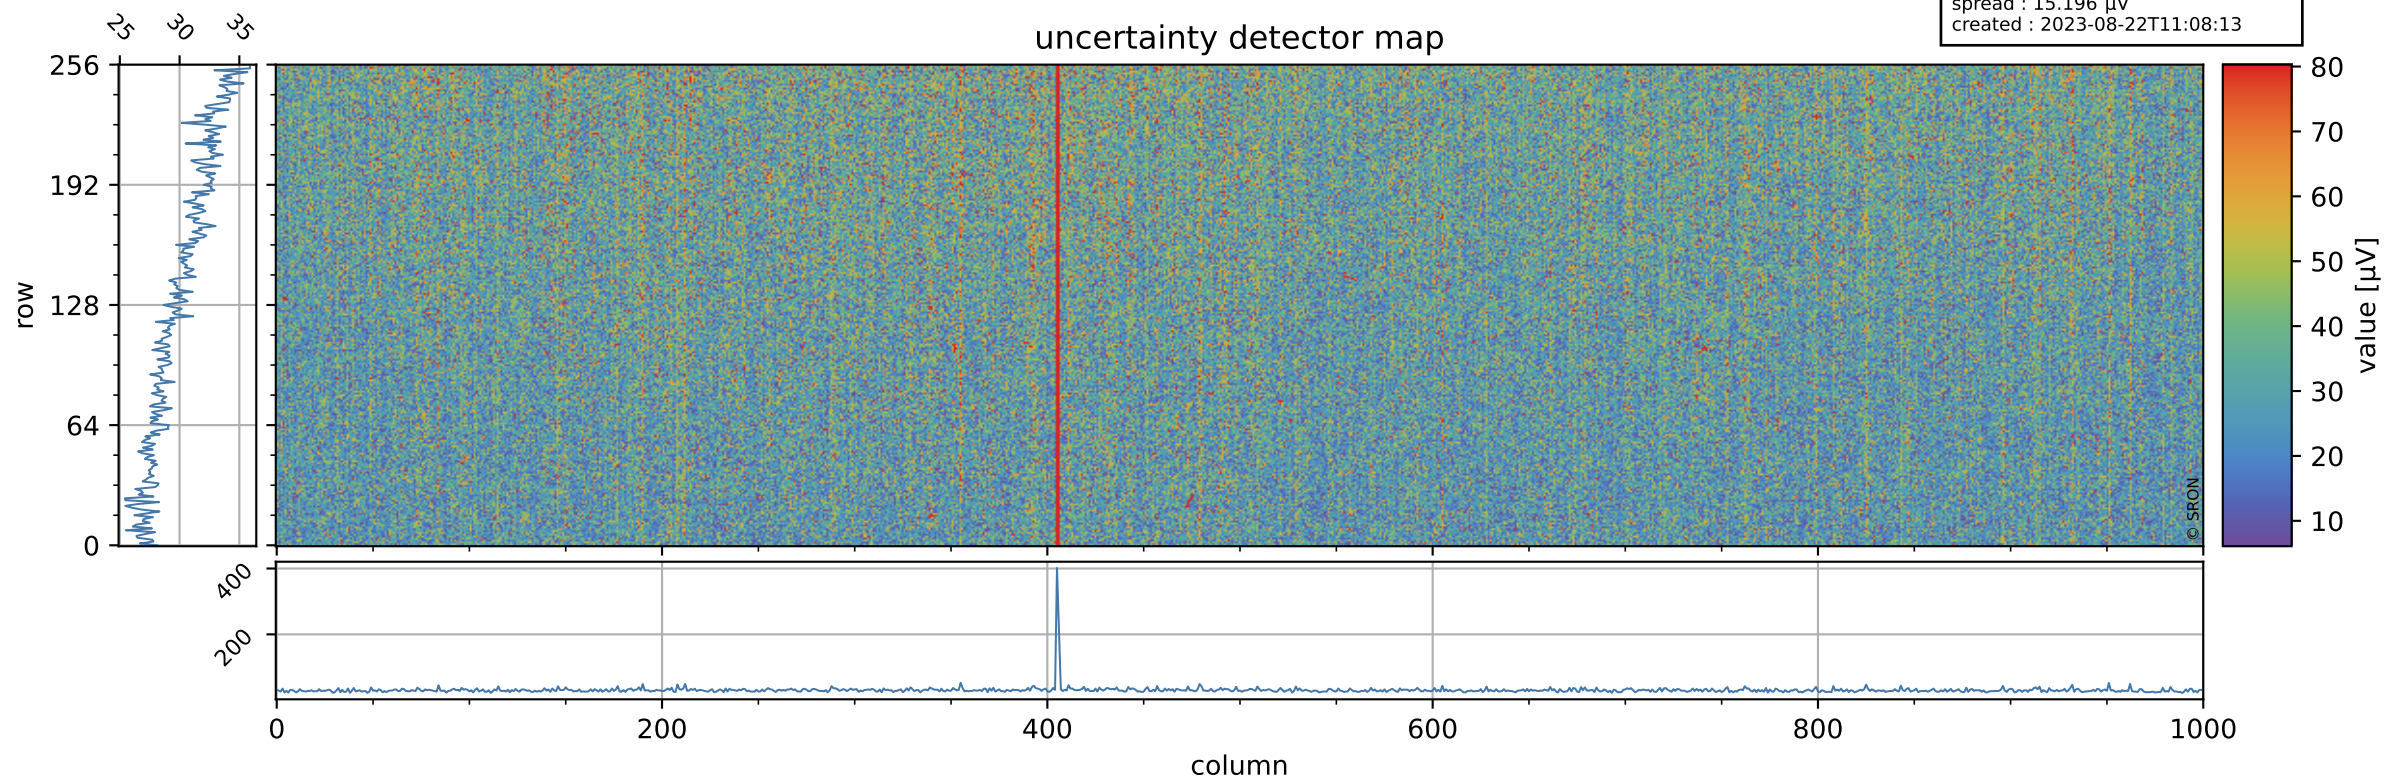

Tropomi SWIR offset (beta nominal)

orbits : 18 in [15112, 15157]
coverage : 2020-09-12 / 2020-09-15
median : 0.52596 V
spread : 0.035917 V
created : 2023-08-22T11:08:13

value detector map

Tropomi SWIR offset (beta nominal)

orbits : 18 in [15112, 15157]
coverage : 2020-09-12 / 2020-09-15
median : 30.349 μV
spread : 15.196 μV
created : 2023-08-22T11:08:13

Tropomi SWIR offset (beta nominal)

orbits : 18 in [15112, 15157]
coverage : 2020-09-12 / 2020-09-15
median : -0.051437 mV
spread : 0.39059 mV
created : 2023-08-22T11:08:14

value compared with SWIR offset CKD

Tropomi SWIR offset (beta nominal) ground-tracks of Sentinel-5P

orbits : 18 in [15112, 15157]
coverage : 2020-09-12 / 2020-09-15
created : 2023-08-22T11:08:14

Tropomi SWIR offset (beta nominal)

orbits : [1867, 15157]
coverage : 2018-02-20 / 2020-09-15
created : 2023-08-22T11:08:14

trend of detector median & temperatures