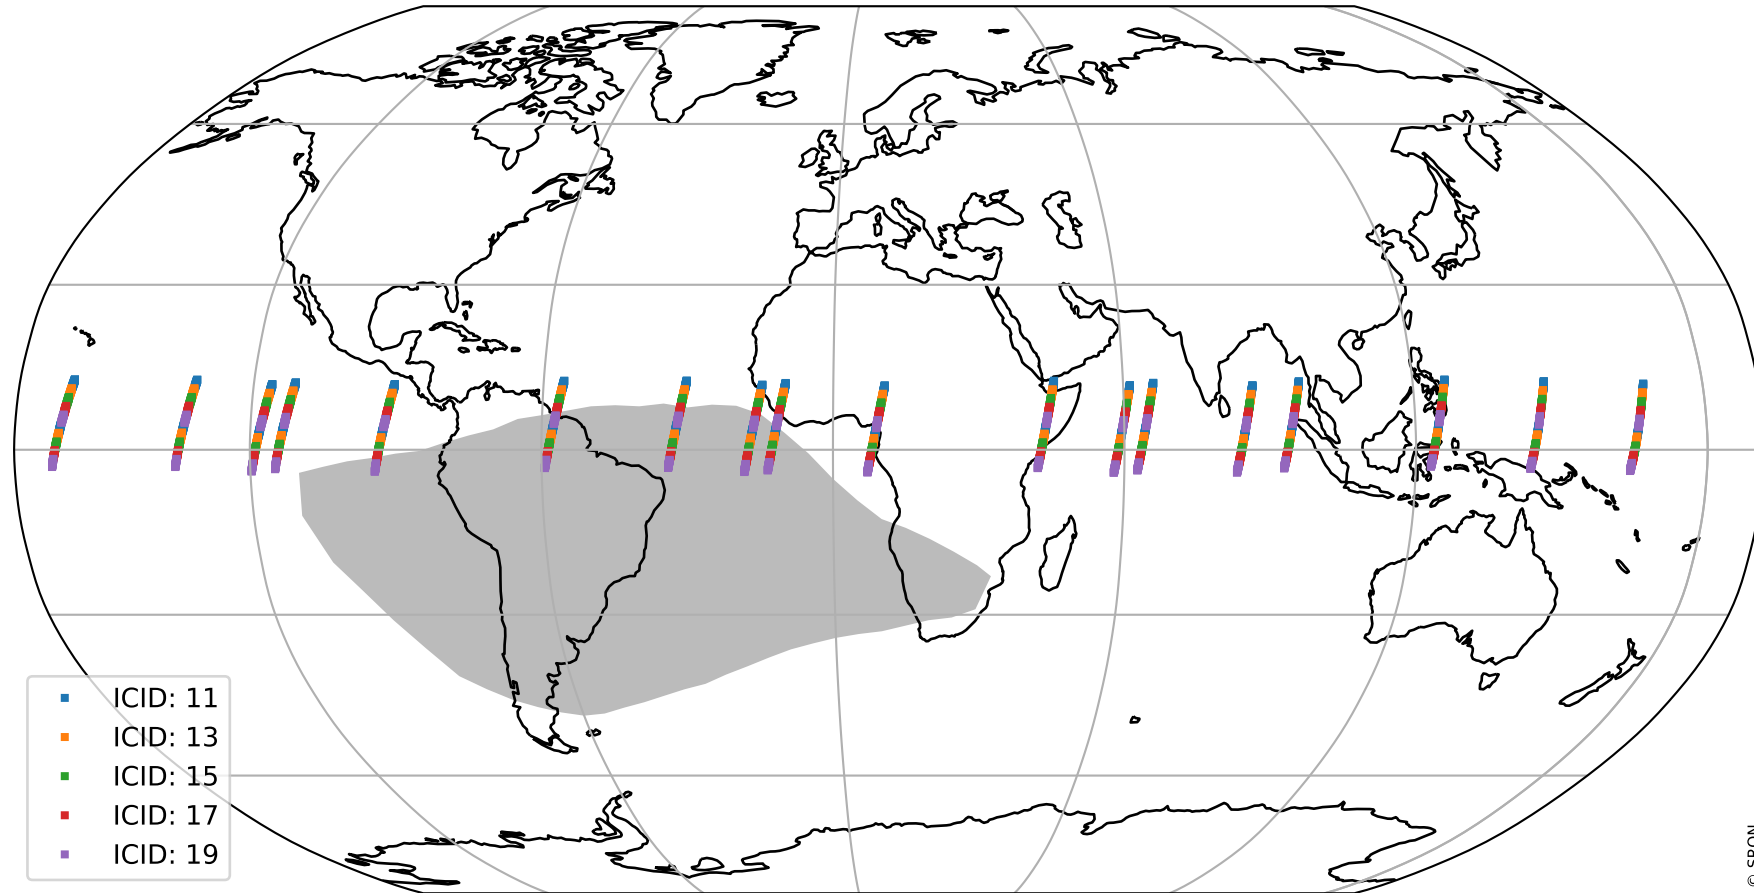

Tropomi SWIR offset (beta nominal)

orbits : 18 in [15112, 15157]
coverage : 2020-09-12 / 2020-09-15
median : 0.52596 V
spread : 0.035917 V
created : 2023-08-22T11:08:13

value detector map

Tropomi SWIR offset (beta nominal)

orbits : 18 in [15112, 15157]
coverage : 2020-09-12 / 2020-09-15
median : 30.349 μV
spread : 15.196 μV
created : 2023-08-22T11:08:13

Tropomi SWIR offset (beta nominal)

orbits : 18 in [15112, 15157]
coverage : 2020-09-12 / 2020-09-15
median : -0.051437 mV
spread : 0.39059 mV
created : 2023-08-22T11:08:14

value compared with SWIR offset CKD

Tropomi SWIR offset (beta nominal) ground-tracks of Sentinel-5P

orbits : 18 in [15112, 15157]
coverage : 2020-09-12 / 2020-09-15
created : 2023-08-22T11:08:14

Tropomi SWIR offset (beta nominal)

orbits : [1867, 15157]
coverage : 2018-02-20 / 2020-09-15
created : 2023-08-22T11:08:14

trend of detector median & temperatures