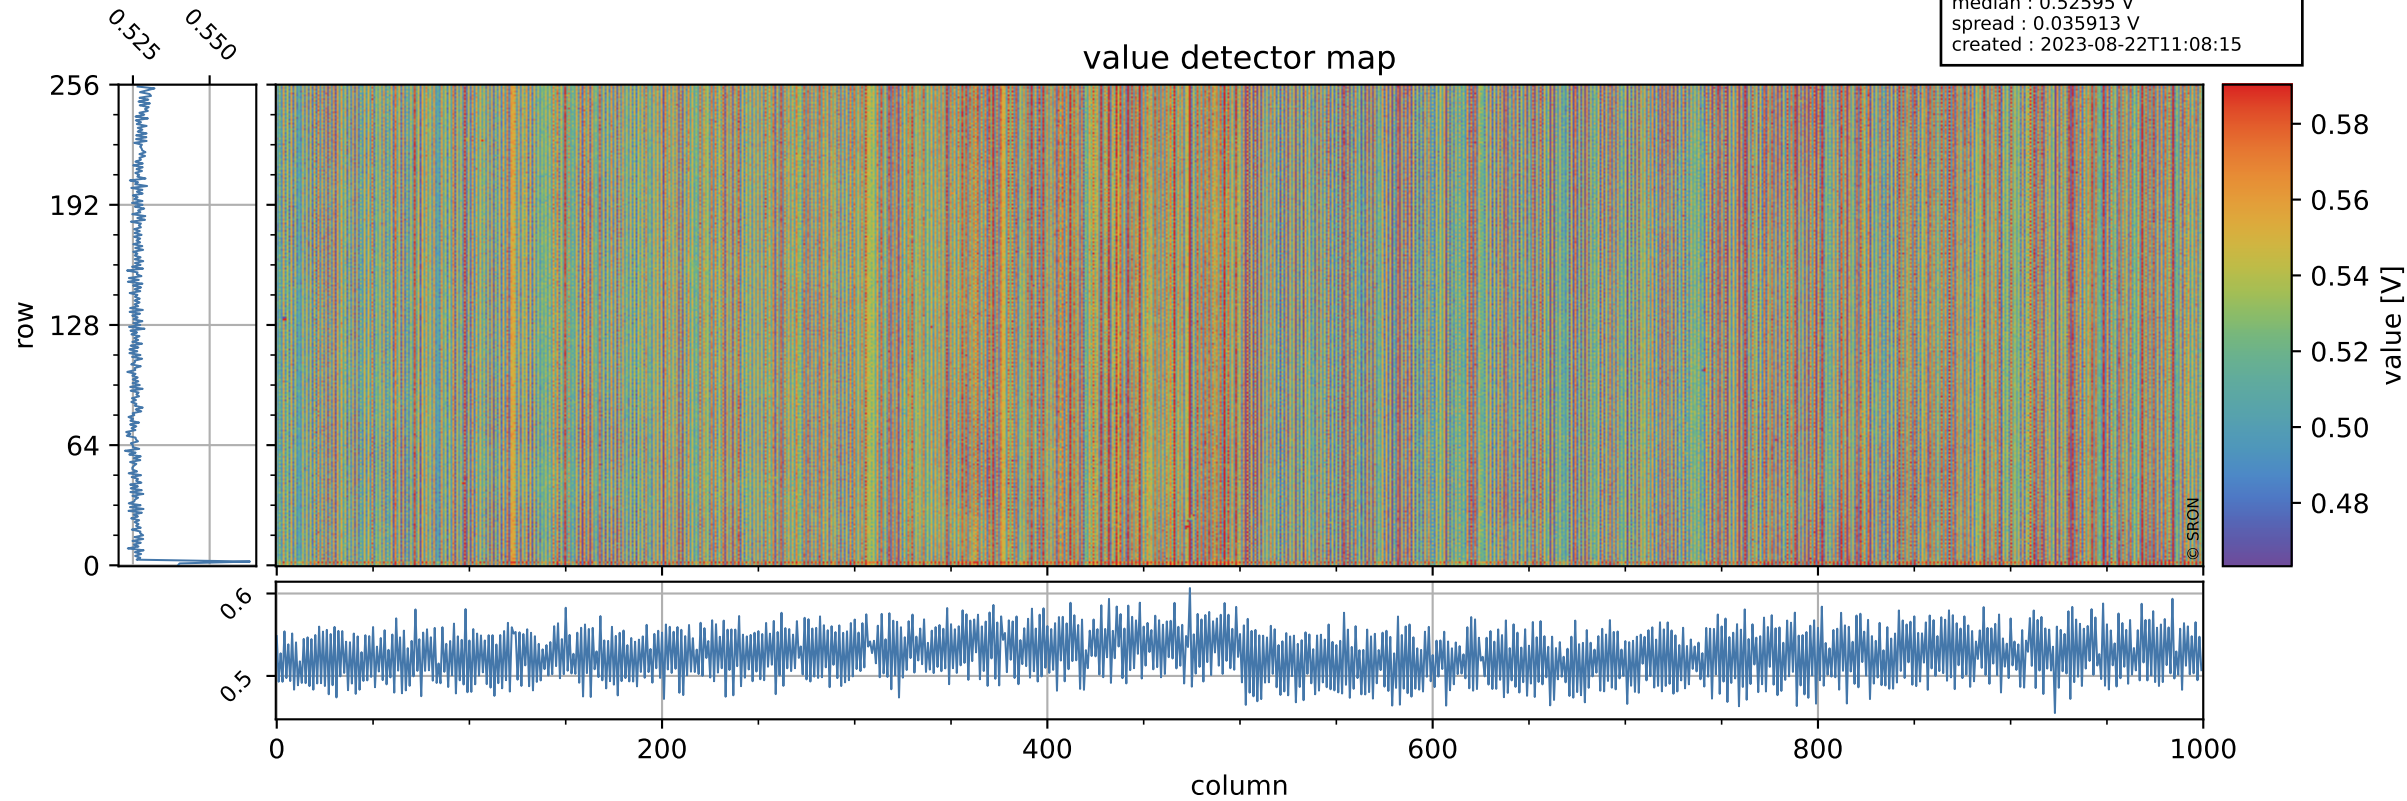

# Tropomi SWIR offset (beta nominal)

orbits : 19 in [15157, 15202]  
coverage : 2020-09-15 / 2020-09-18  
median : 0.52595 V  
spread : 0.035913 V  
created : 2023-08-22T11:08:15

## value detector map

# Tropomi SWIR offset (beta nominal)

orbits : 19 in [15157, 15202]  
coverage : 2020-09-15 / 2020-09-18  
median : 28.468  $\mu\text{V}$   
spread : 14.485  $\mu\text{V}$   
created : 2023-08-22T11:08:15

# Tropomi SWIR offset (beta nominal) ground-tracks of Sentinel-5P

orbits : 19 in [15157, 15202]  
coverage : 2020-09-15 / 2020-09-18  
created : 2023-08-22T11:08:16