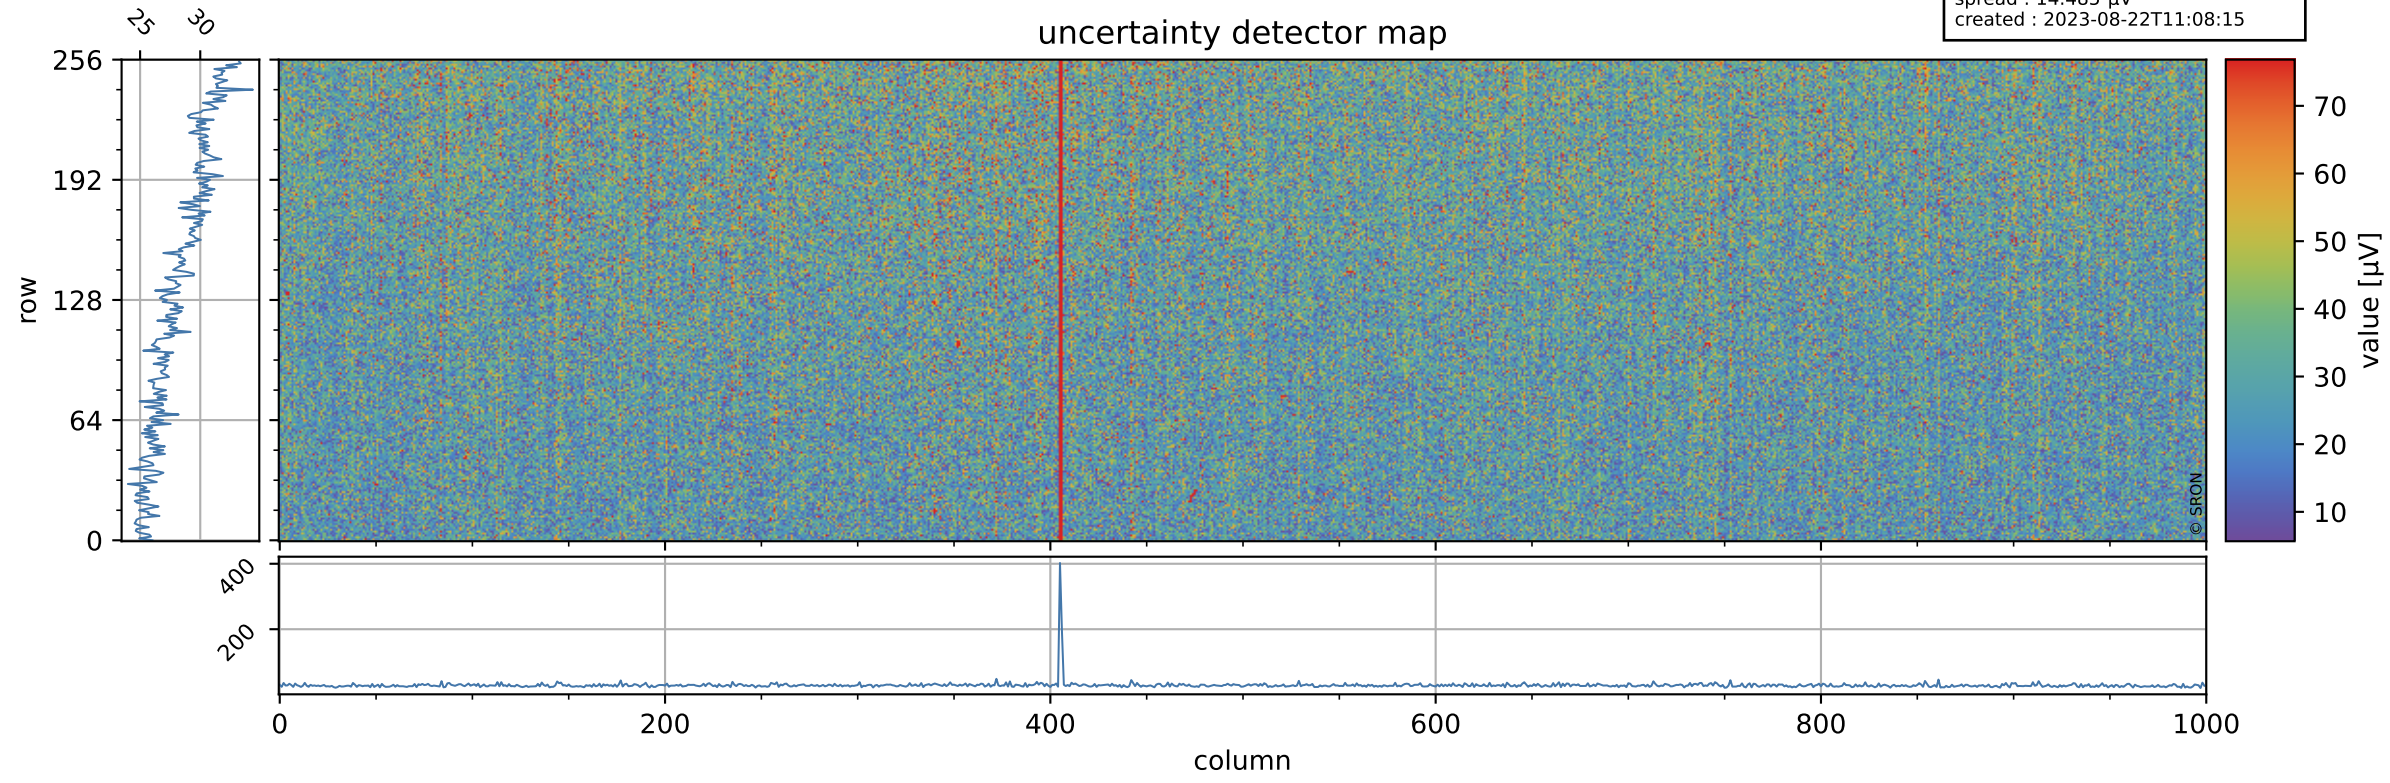

# Tropomi SWIR offset (beta nominal)

orbits : 19 in [15157, 15202]  
coverage : 2020-09-15 / 2020-09-18  
median : 0.52595 V  
spread : 0.035913 V  
created : 2023-08-22T11:08:15

## value detector map

# Tropomi SWIR offset (beta nominal)

orbits : 19 in [15157, 15202]  
coverage : 2020-09-15 / 2020-09-18  
median : 28.468  $\mu\text{V}$   
spread : 14.485  $\mu\text{V}$   
created : 2023-08-22T11:08:15

# Tropomi SWIR offset (beta nominal) ground-tracks of Sentinel-5P

orbits : 19 in [15157, 15202]  
coverage : 2020-09-15 / 2020-09-18  
created : 2023-08-22T11:08:16