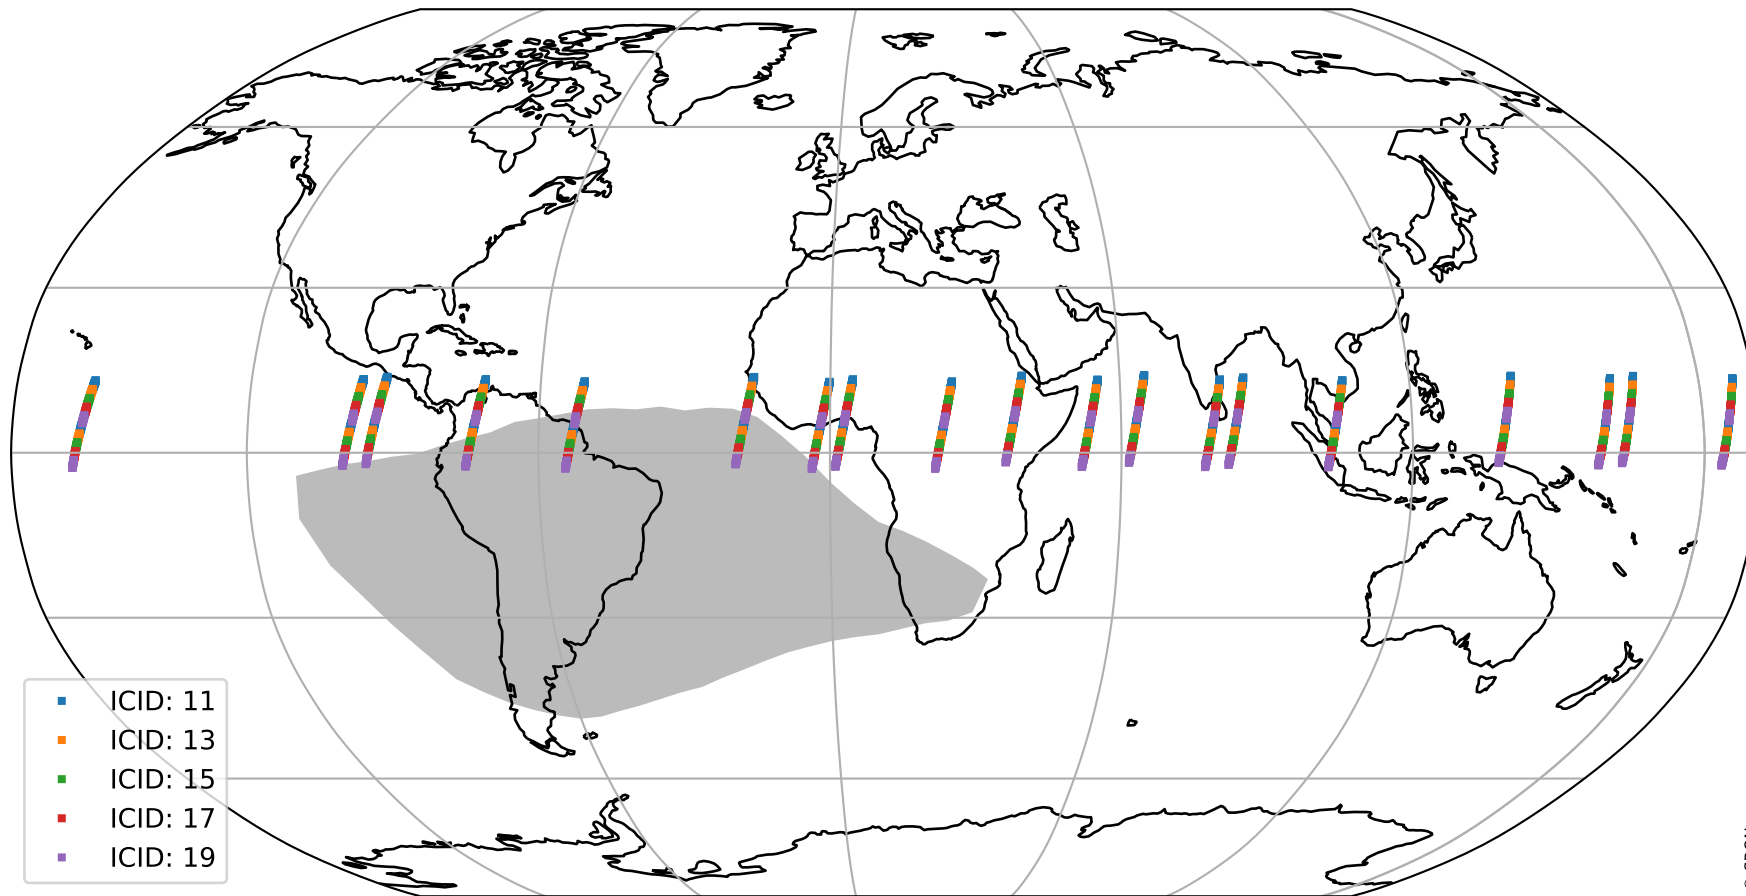

# Tropomi SWIR offset (beta nominal)

orbits : 19 in [15157, 15202]  
coverage : 2020-09-15 / 2020-09-18  
median : 28.468  $\mu\text{V}$   
spread : 14.485  $\mu\text{V}$   
created : 2023-08-22T11:08:15

# Tropomi SWIR offset (beta nominal)

orbits : 19 in [15157, 15202]  
coverage : 2020-09-15 / 2020-09-18  
median : -0.069948 mV  
spread : 0.38317 mV  
created : 2023-08-22T11:08:16

value compared with SWIR offset CKD

# Tropomi SWIR offset (beta nominal) ground-tracks of Sentinel-5P

orbits : 19 in [15157, 15202]  
coverage : 2020-09-15 / 2020-09-18  
created : 2023-08-22T11:08:16

# Tropomi SWIR offset (beta nominal)

orbits : [1867, 15202]  
coverage : 2018-02-20 / 2020-09-18  
created : 2023-08-22T11:08:16