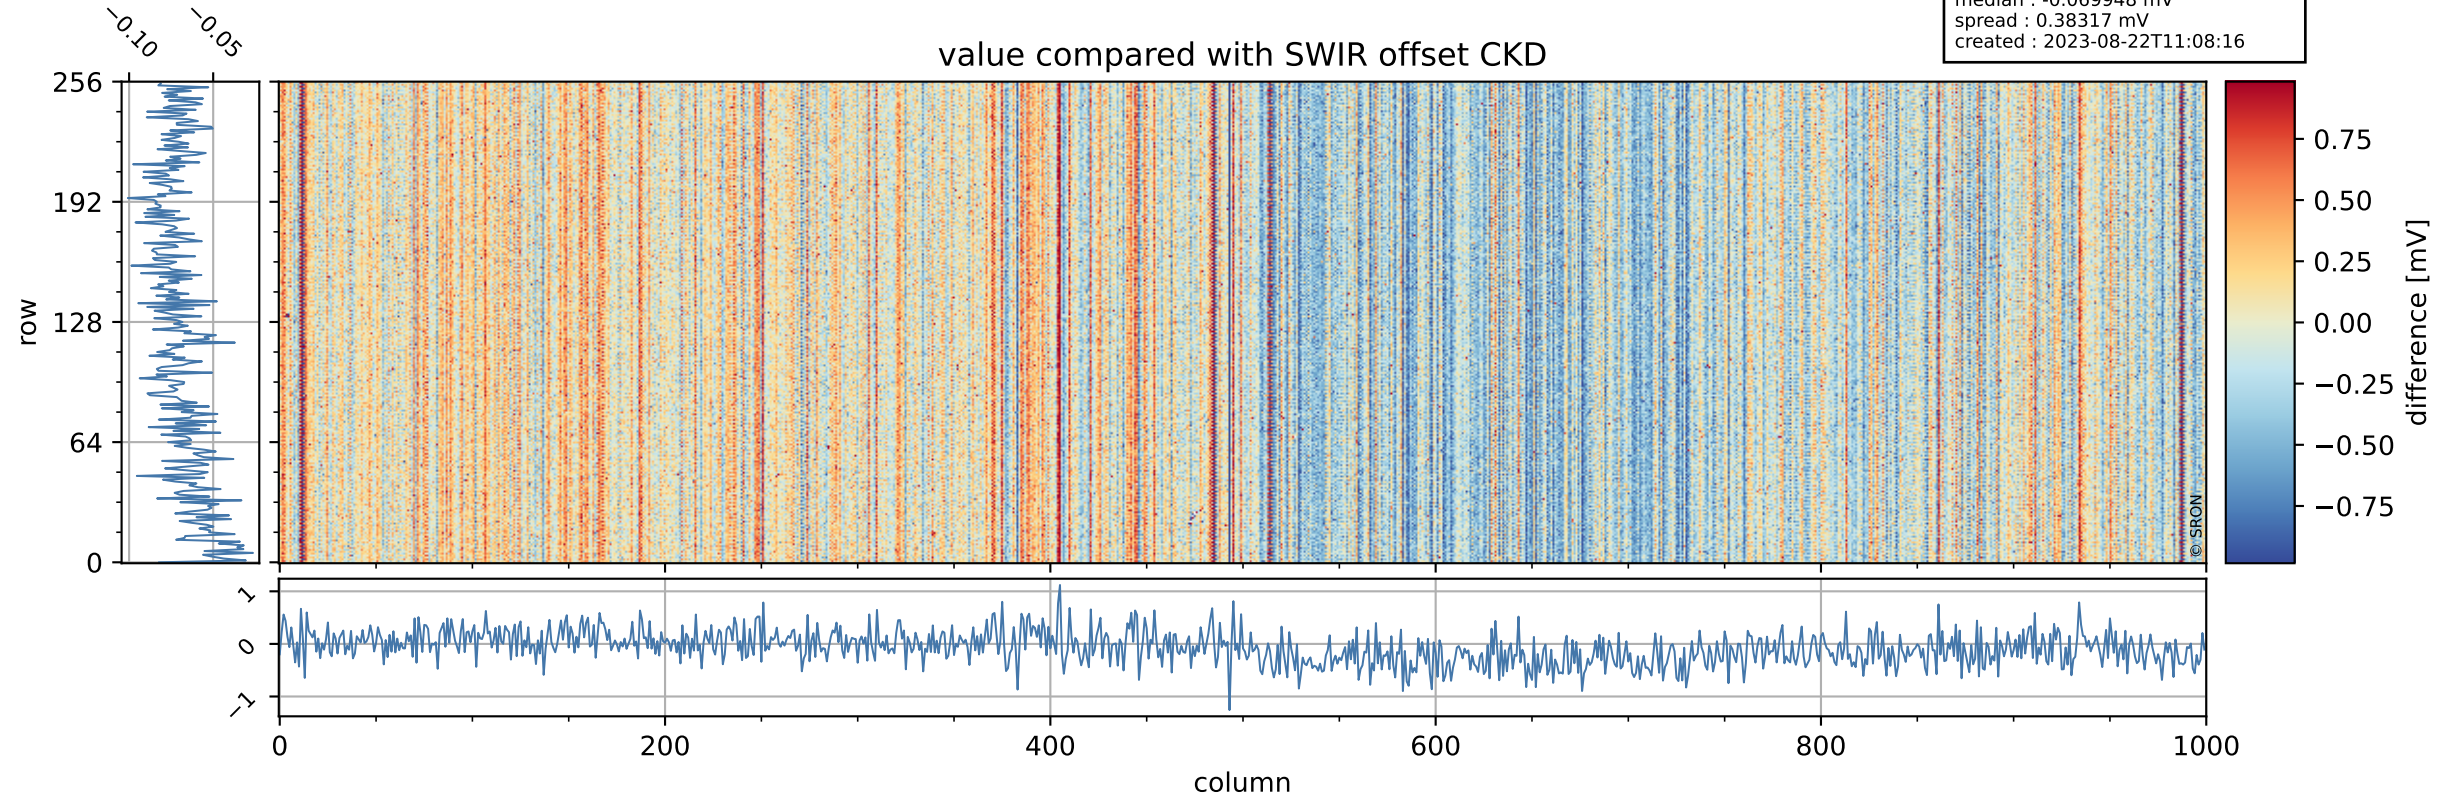

## value detector map

# Tropomi SWIR offset (beta nominal)

orbits : 19 in [15157, 15202]  
coverage : 2020-09-15 / 2020-09-18  
median : 28.468  $\mu\text{V}$   
spread : 14.485  $\mu\text{V}$   
created : 2023-08-22T11:08:15

# Tropomi SWIR offset (beta nominal)

orbits : 19 in [15157, 15202]  
coverage : 2020-09-15 / 2020-09-18  
median : -0.069948 mV  
spread : 0.38317 mV  
created : 2023-08-22T11:08:16

value compared with SWIR offset CKD

# Tropomi SWIR offset (beta nominal) ground-tracks of Sentinel-5P

orbits : 19 in [15157, 15202]  
coverage : 2020-09-15 / 2020-09-18  
created : 2023-08-22T11:08:16