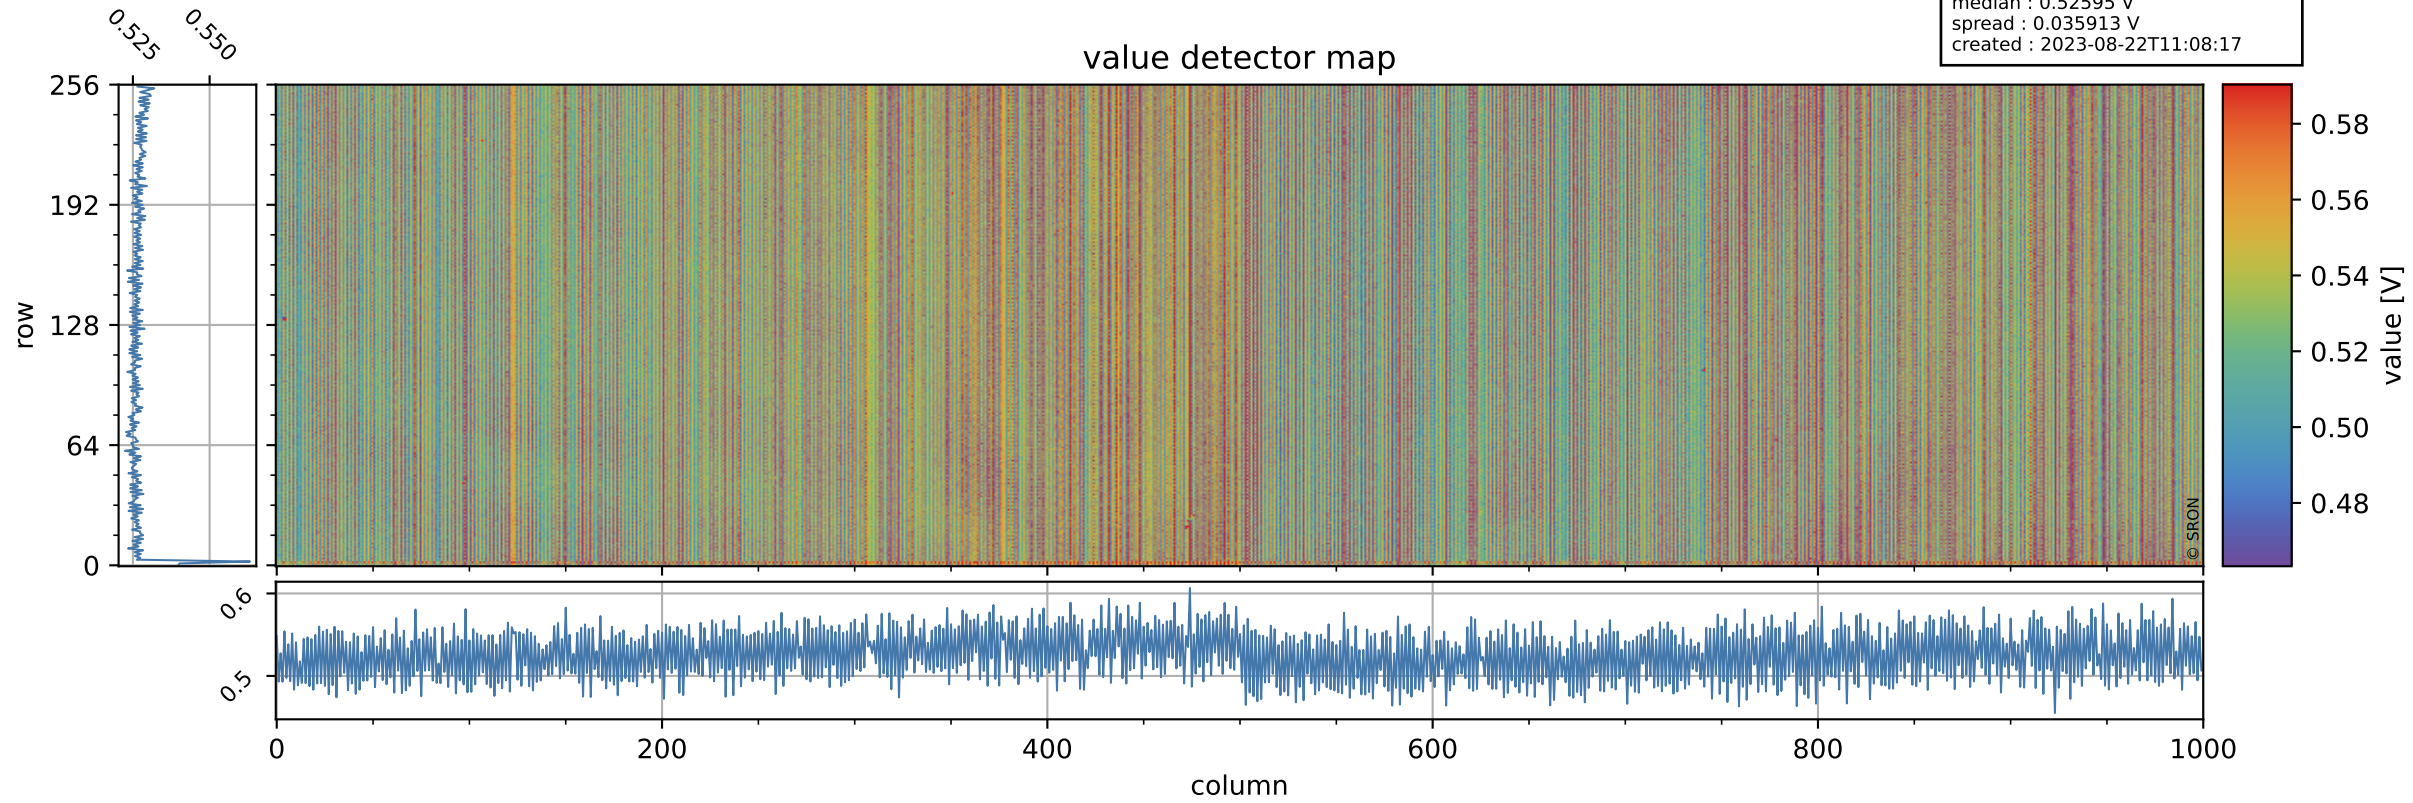

Tropomi SWIR offset (beta nominal)

orbits : 20 in [15202, 15247]
coverage : 2020-09-19 / 2020-09-22
median : 0.52595 V
spread : 0.035913 V
created : 2023-08-22T11:08:17

value detector map

Tropomi SWIR offset (beta nominal)

orbits : 20 in [15202, 15247]
coverage : 2020-09-19 / 2020-09-22
median : 29.337 μV
spread : 14.861 μV
created : 2023-08-22T11:08:17

Tropomi SWIR offset (beta nominal)

orbits : 20 in [15202, 15247]
coverage : 2020-09-19 / 2020-09-22
median : -0.062316 mV
spread : 0.37909 mV
created : 2023-08-22T11:08:18

value compared with SWIR offset CKD

Tropomi SWIR offset (beta nominal) ground-tracks of Sentinel-5P

orbits : 20 in [15202, 15247]
coverage : 2020-09-19 / 2020-09-22
created : 2023-08-22T11:08:18

Tropomi SWIR offset (beta nominal)

orbits : [1867, 15247]
coverage : 2018-02-20 / 2020-09-22
created : 2023-08-22T11:08:18

trend of detector median & temperatures