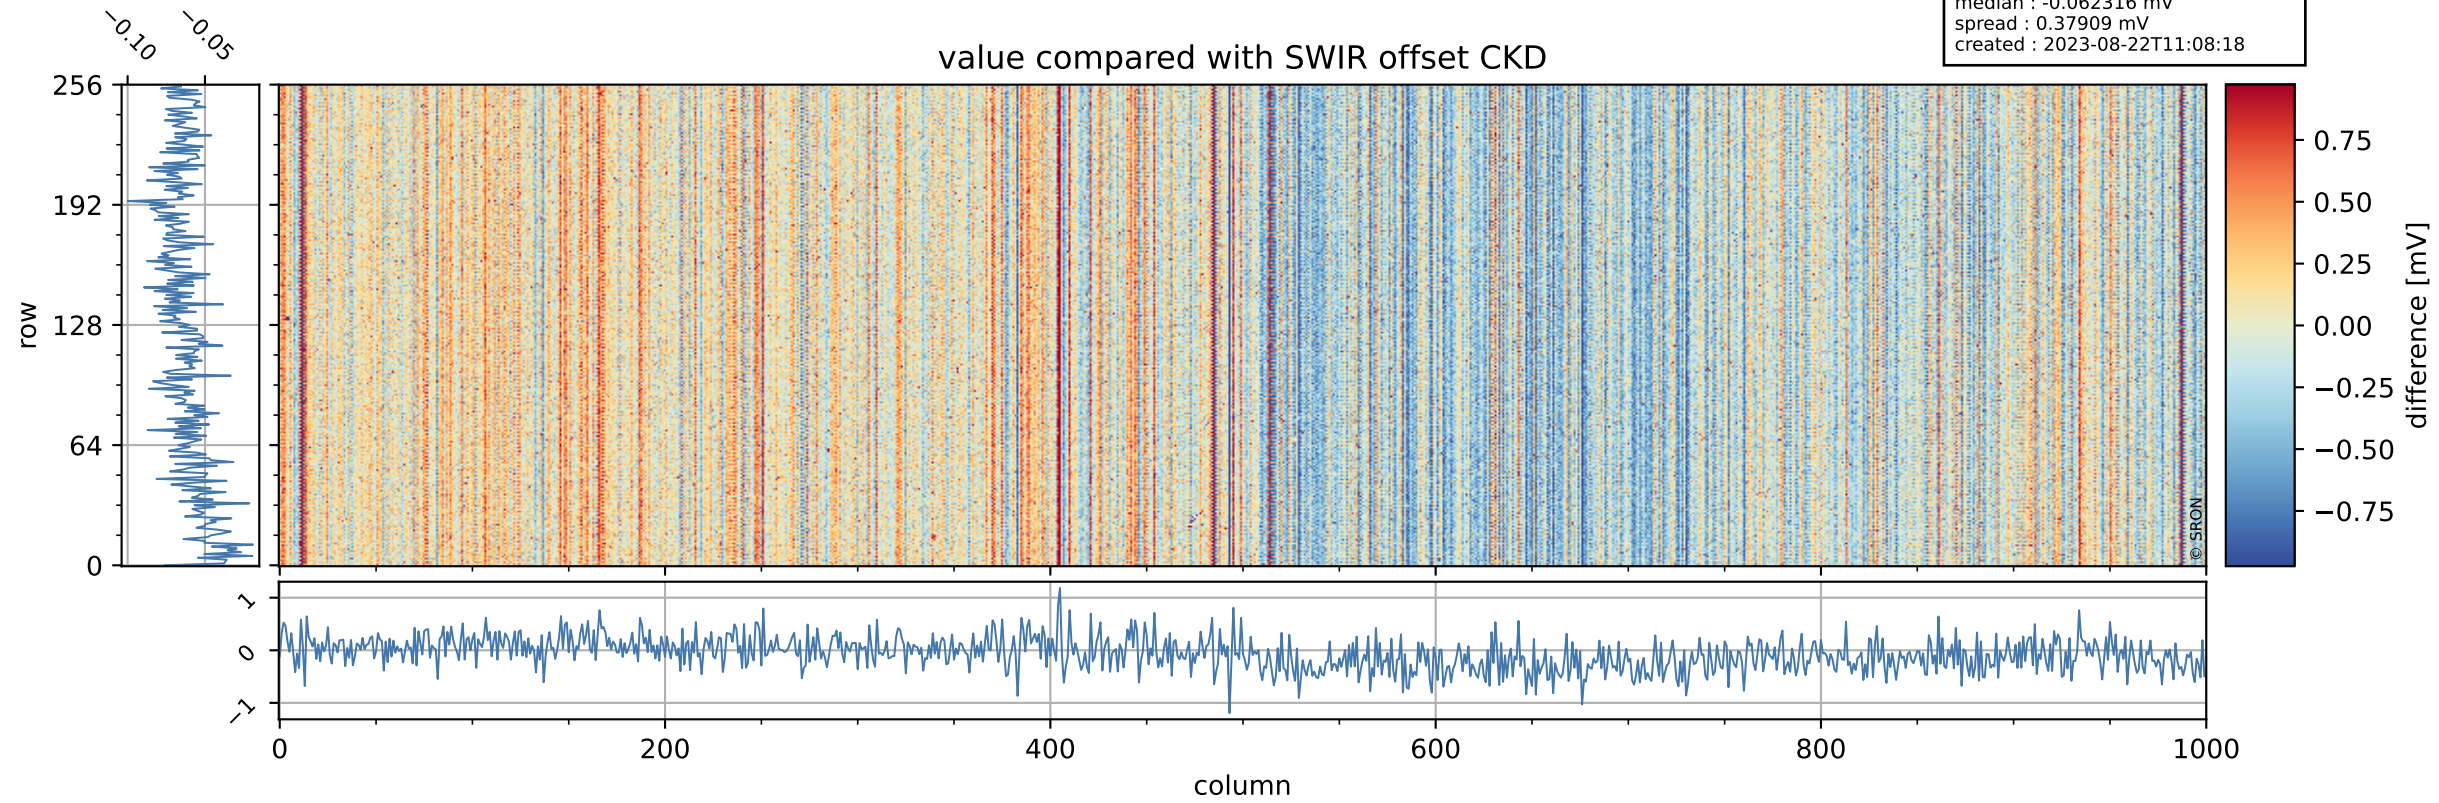

Tropomi SWIR offset (beta nominal)

orbits : 20 in [15202, 15247]
coverage : 2020-09-19 / 2020-09-22
median : 0.52595 V
spread : 0.035913 V
created : 2023-08-22T11:08:17

value detector map

Tropomi SWIR offset (beta nominal)

orbits : 20 in [15202, 15247]
coverage : 2020-09-19 / 2020-09-22
median : 29.337 μV
spread : 14.861 μV
created : 2023-08-22T11:08:17

Tropomi SWIR offset (beta nominal)

orbits : 20 in [15202, 15247]
coverage : 2020-09-19 / 2020-09-22
median : -0.062316 mV
spread : 0.37909 mV
created : 2023-08-22T11:08:18

value compared with SWIR offset CKD

Tropomi SWIR offset (beta nominal) ground-tracks of Sentinel-5P

orbits : 20 in [15202, 15247]
coverage : 2020-09-19 / 2020-09-22
created : 2023-08-22T11:08:18

Tropomi SWIR offset (beta nominal)

orbits : [1867, 15247]
coverage : 2018-02-20 / 2020-09-22
created : 2023-08-22T11:08:18

trend of detector median & temperatures