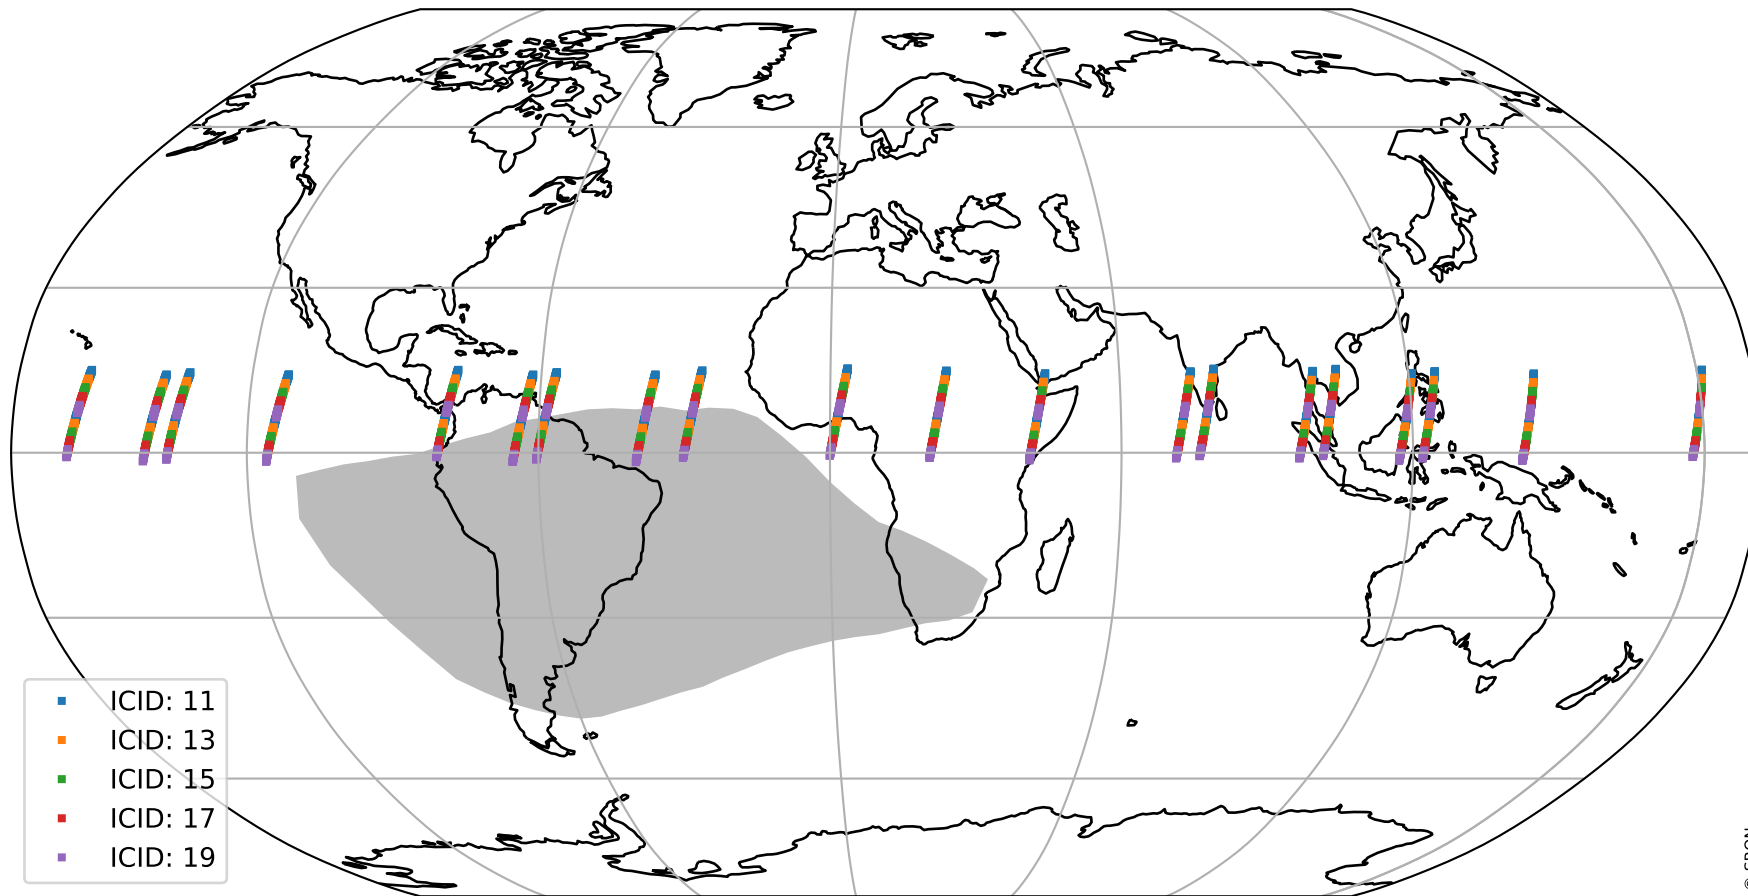

Tropomi SWIR offset (beta nominal)

orbits : 20 in [15202, 15247]
coverage : 2020-09-19 / 2020-09-22
median : 0.52595 V
spread : 0.035913 V
created : 2023-08-22T11:08:17

value detector map

Tropomi SWIR offset (beta nominal)

orbits : 20 in [15202, 15247]
coverage : 2020-09-19 / 2020-09-22
median : 29.337 μV
spread : 14.861 μV
created : 2023-08-22T11:08:17

Tropomi SWIR offset (beta nominal)

orbits : 20 in [15202, 15247]
coverage : 2020-09-19 / 2020-09-22
median : -0.062316 mV
spread : 0.37909 mV
created : 2023-08-22T11:08:18

value compared with SWIR offset CKD

Tropomi SWIR offset (beta nominal) ground-tracks of Sentinel-5P

orbits : 20 in [15202, 15247]
coverage : 2020-09-19 / 2020-09-22
created : 2023-08-22T11:08:18

Tropomi SWIR offset (beta nominal)

orbits : [1867, 15247]
coverage : 2018-02-20 / 2020-09-22
created : 2023-08-22T11:08:18

trend of detector median & temperatures