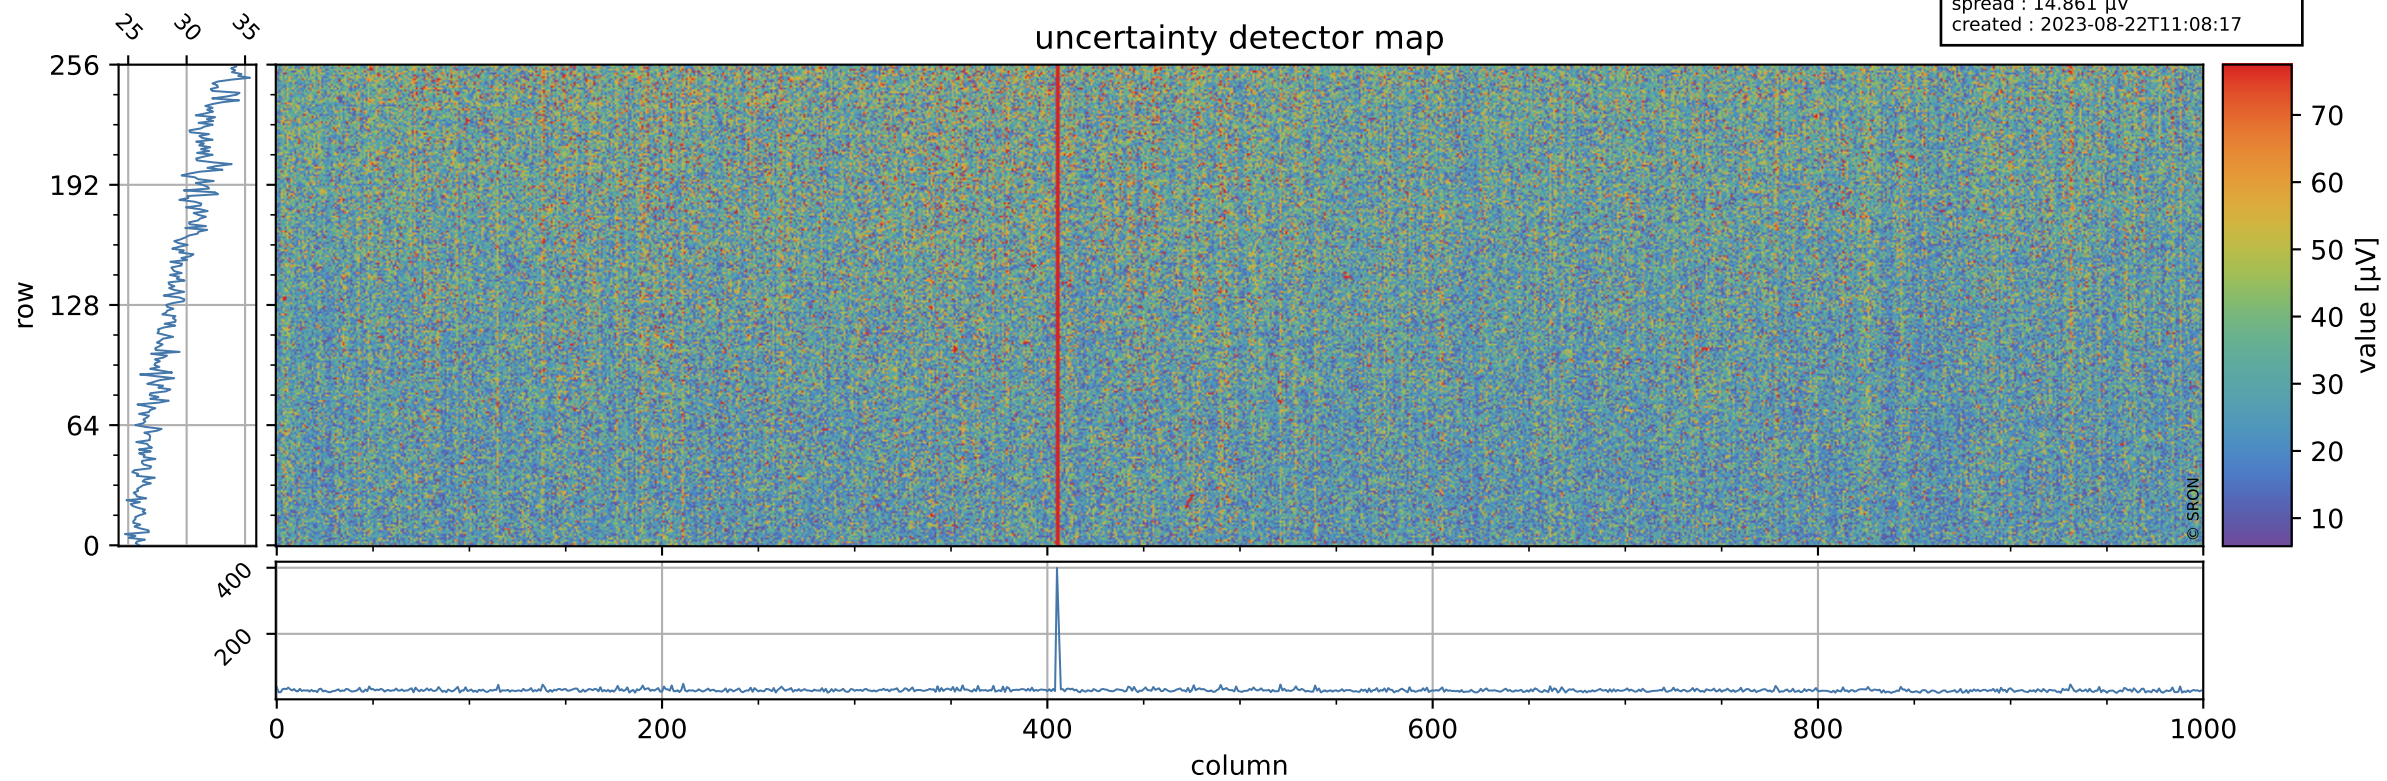

Tropomi SWIR offset (beta nominal)

orbits : 20 in [15202, 15247]
coverage : 2020-09-19 / 2020-09-22
median : 0.52595 V
spread : 0.035913 V
created : 2023-08-22T11:08:17

value detector map

Tropomi SWIR offset (beta nominal)

orbits : 20 in [15202, 15247]
coverage : 2020-09-19 / 2020-09-22
median : 29.337 μV
spread : 14.861 μV
created : 2023-08-22T11:08:17

Tropomi SWIR offset (beta nominal)

orbits : 20 in [15202, 15247]
coverage : 2020-09-19 / 2020-09-22
median : -0.062316 mV
spread : 0.37909 mV
created : 2023-08-22T11:08:18

value compared with SWIR offset CKD

Tropomi SWIR offset (beta nominal) ground-tracks of Sentinel-5P

orbits : 20 in [15202, 15247]
coverage : 2020-09-19 / 2020-09-22
created : 2023-08-22T11:08:18

Tropomi SWIR offset (beta nominal)

orbits : [1867, 15247]
coverage : 2018-02-20 / 2020-09-22
created : 2023-08-22T11:08:18

trend of detector median & temperatures