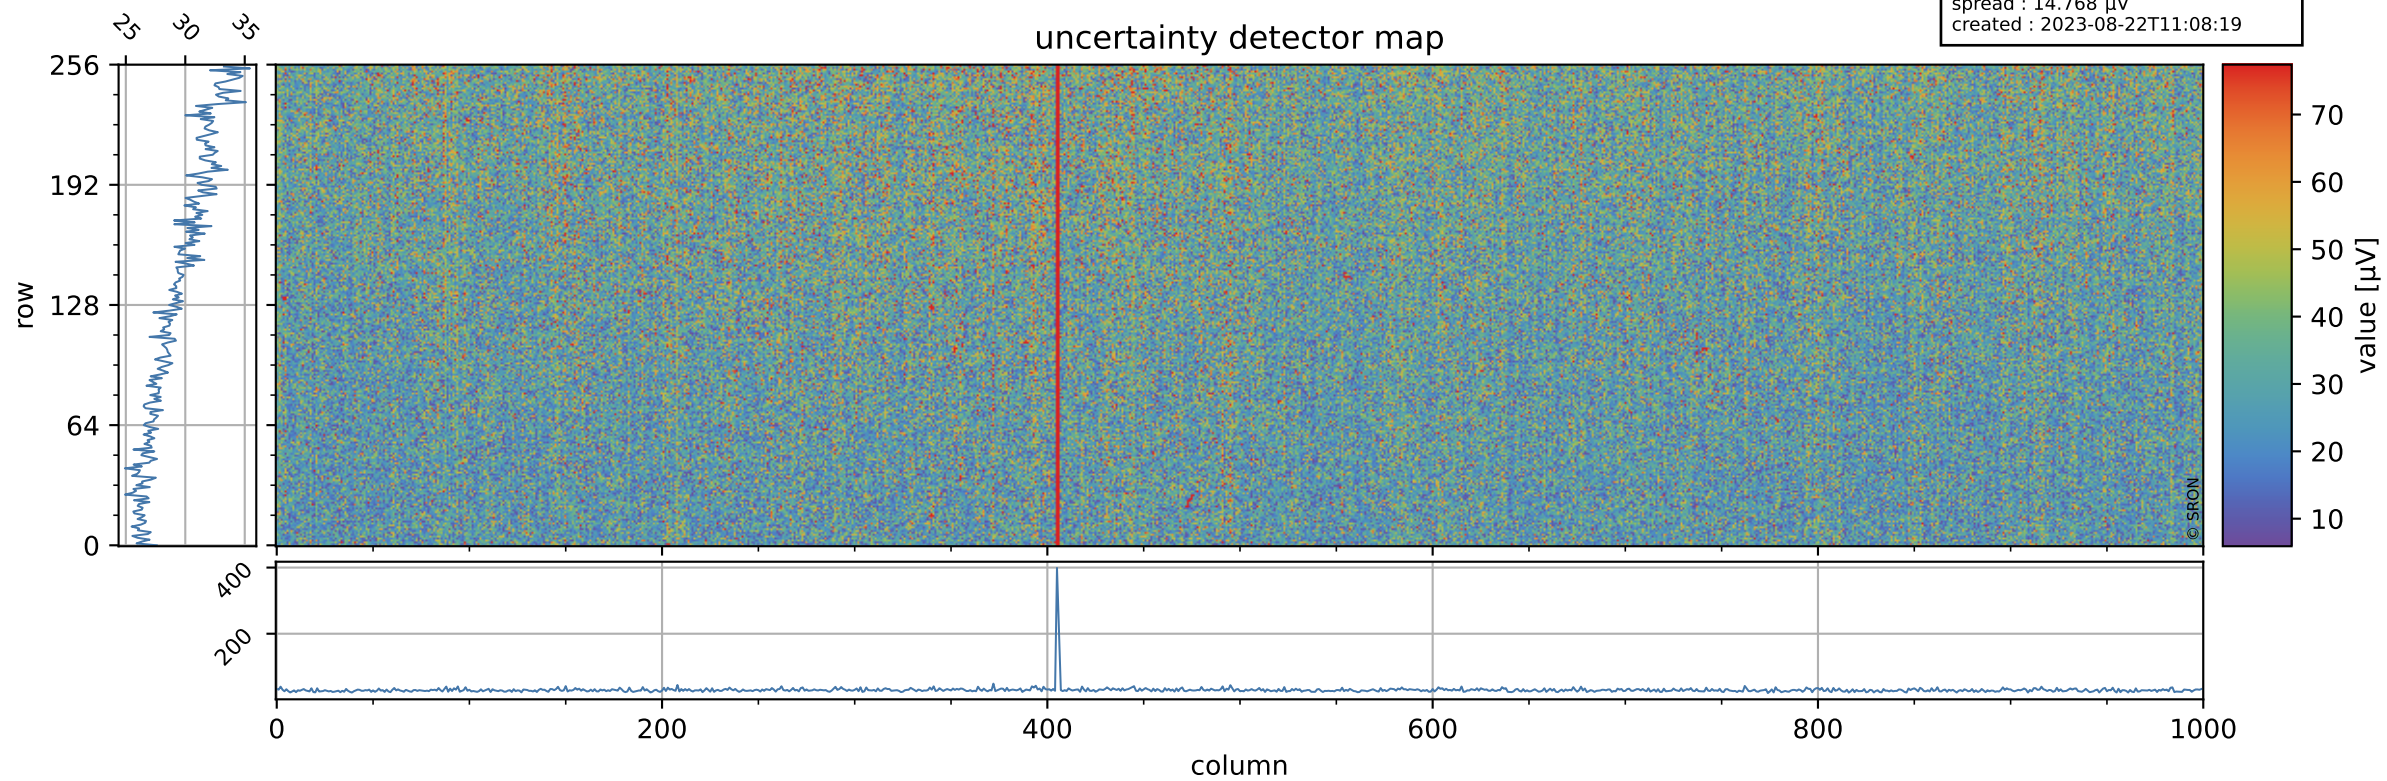

Tropomi SWIR offset (beta nominal)

orbits : 18 in [15247, 15292]
coverage : 2020-09-22 / 2020-09-25
median : 0.52596 V
spread : 0.035913 V
created : 2023-08-22T11:08:19

value detector map

Tropomi SWIR offset (beta nominal)

orbits : 18 in [15247, 15292]
coverage : 2020-09-22 / 2020-09-25
median : 29.613 μV
spread : 14.768 μV
created : 2023-08-22T11:08:19

Tropomi SWIR offset (beta nominal)

orbits : 18 in [15247, 15292]
coverage : 2020-09-22 / 2020-09-25
median : -0.060633 mV
spread : 0.38808 mV
created : 2023-08-22T11:08:20

value compared with SWIR offset CKD

Tropomi SWIR offset (beta nominal) ground-tracks of Sentinel-5P

orbits : 18 in [15247, 15292]
coverage : 2020-09-22 / 2020-09-25
created : 2023-08-22T11:08:20

Tropomi SWIR offset (beta nominal)

orbits : [1867, 15292]
coverage : 2018-02-20 / 2020-09-25
created : 2023-08-22T11:08:20

trend of detector median & temperatures