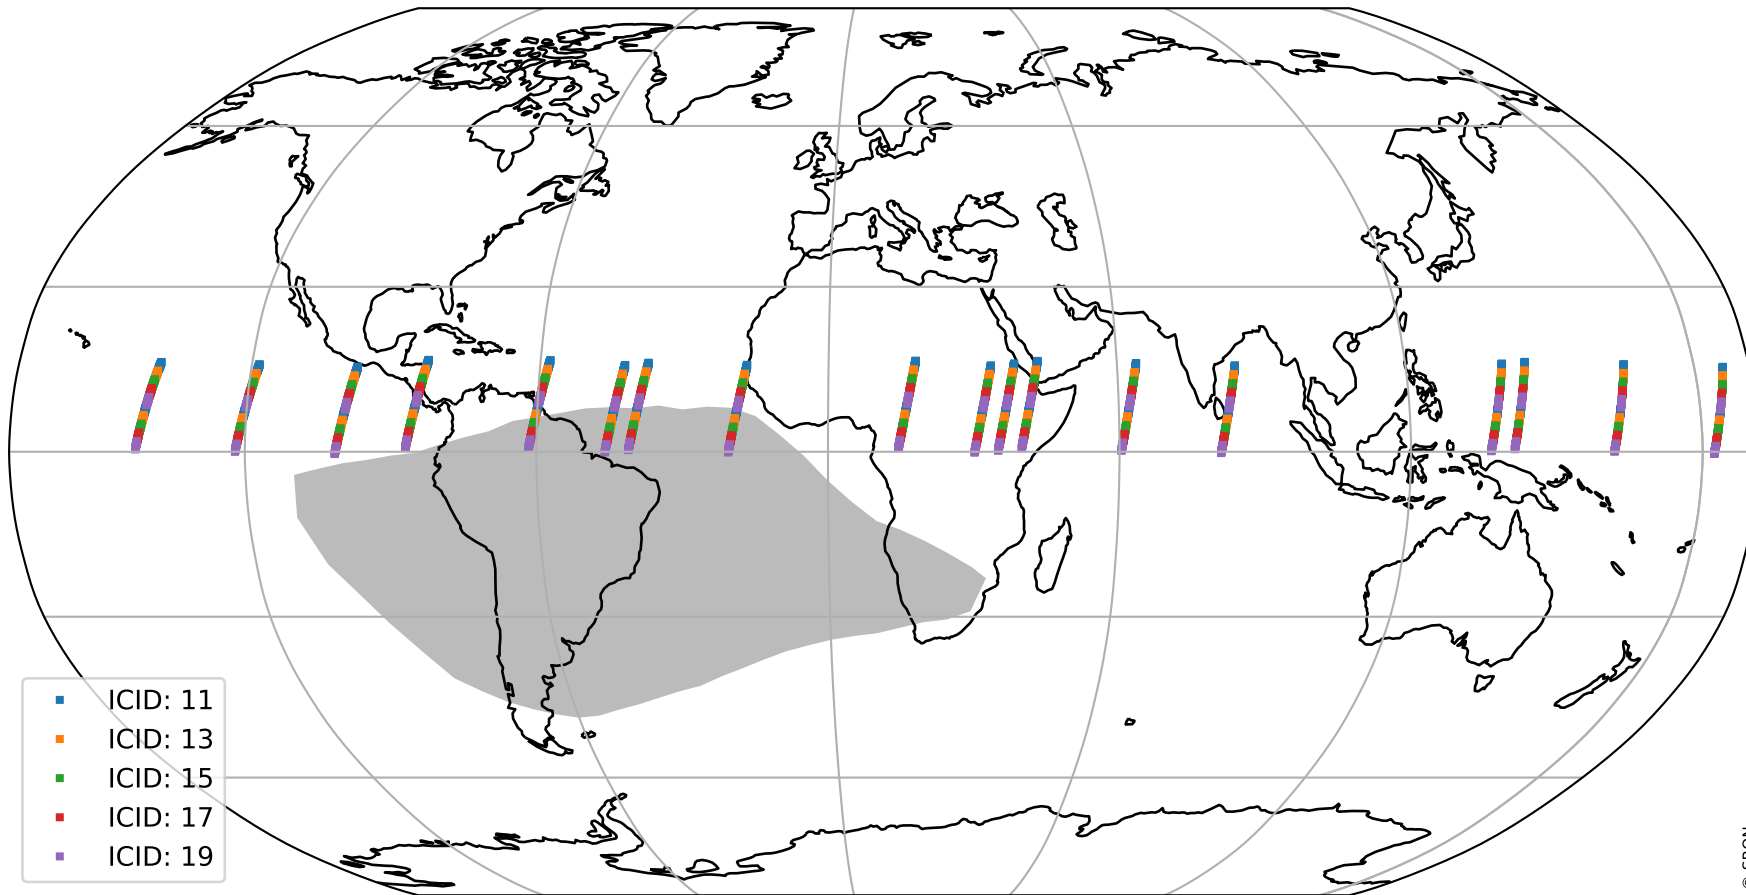

Tropomi SWIR offset (beta nominal)

orbits : 18 in [15247, 15292]
coverage : 2020-09-22 / 2020-09-25
median : 0.52596 V
spread : 0.035913 V
created : 2023-08-22T11:08:19

value detector map

Tropomi SWIR offset (beta nominal)

orbits : 18 in [15247, 15292]
coverage : 2020-09-22 / 2020-09-25
median : 29.613 μV
spread : 14.768 μV
created : 2023-08-22T11:08:19

Tropomi SWIR offset (beta nominal)

orbits : 18 in [15247, 15292]
coverage : 2020-09-22 / 2020-09-25
median : -0.060633 mV
spread : 0.38808 mV
created : 2023-08-22T11:08:20

value compared with SWIR offset CKD

Tropomi SWIR offset (beta nominal) ground-tracks of Sentinel-5P

orbits : 18 in [15247, 15292]
coverage : 2020-09-22 / 2020-09-25
created : 2023-08-22T11:08:20

Tropomi SWIR offset (beta nominal)

orbits : [1867, 15292]
coverage : 2018-02-20 / 2020-09-25
created : 2023-08-22T11:08:20

trend of detector median & temperatures