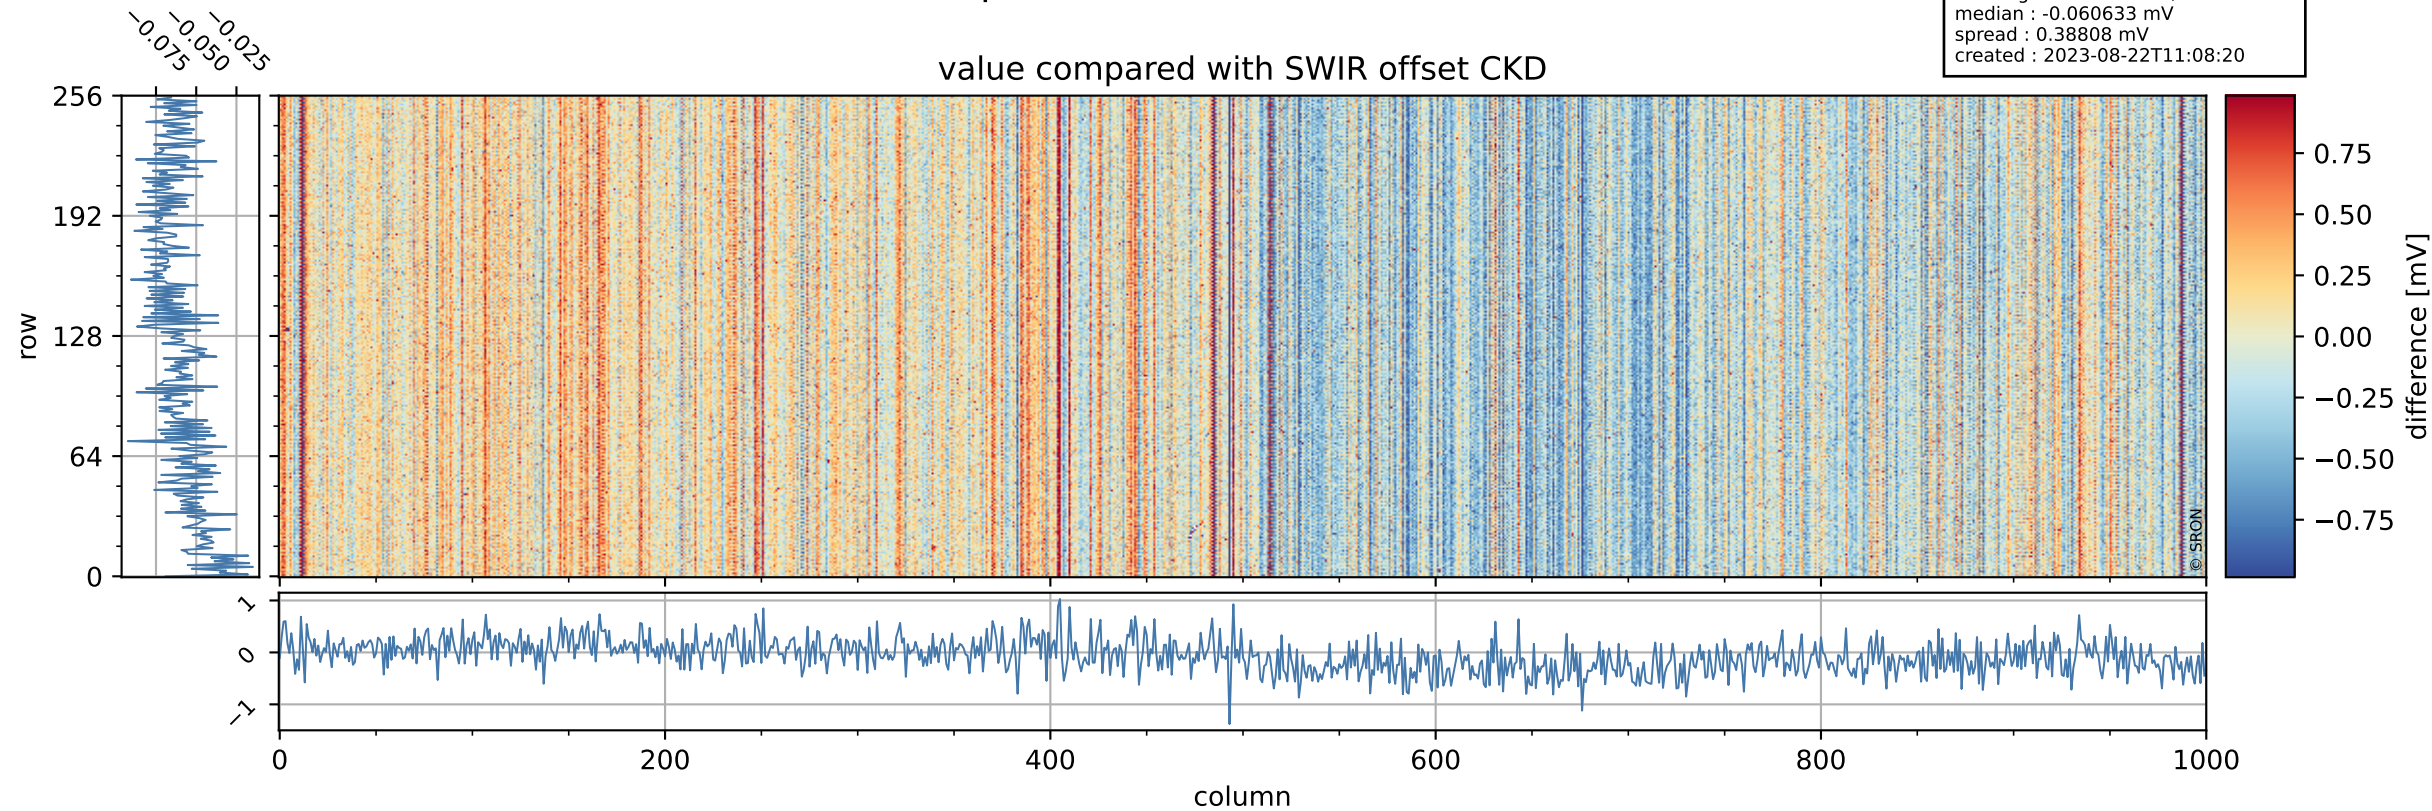

Tropomi SWIR offset (beta nominal)

orbits : 18 in [15247, 15292]
coverage : 2020-09-22 / 2020-09-25
median : 0.52596 V
spread : 0.035913 V
created : 2023-08-22T11:08:19

value detector map

Tropomi SWIR offset (beta nominal)

orbits : 18 in [15247, 15292]
coverage : 2020-09-22 / 2020-09-25
median : 29.613 μV
spread : 14.768 μV
created : 2023-08-22T11:08:19

Tropomi SWIR offset (beta nominal)

orbits : 18 in [15247, 15292]
coverage : 2020-09-22 / 2020-09-25
median : -0.060633 mV
spread : 0.38808 mV
created : 2023-08-22T11:08:20

value compared with SWIR offset CKD

Tropomi SWIR offset (beta nominal) ground-tracks of Sentinel-5P

orbits : 18 in [15247, 15292]
coverage : 2020-09-22 / 2020-09-25
created : 2023-08-22T11:08:20

Tropomi SWIR offset (beta nominal)

orbits : [1867, 15292]
coverage : 2018-02-20 / 2020-09-25
created : 2023-08-22T11:08:20

trend of detector median & temperatures