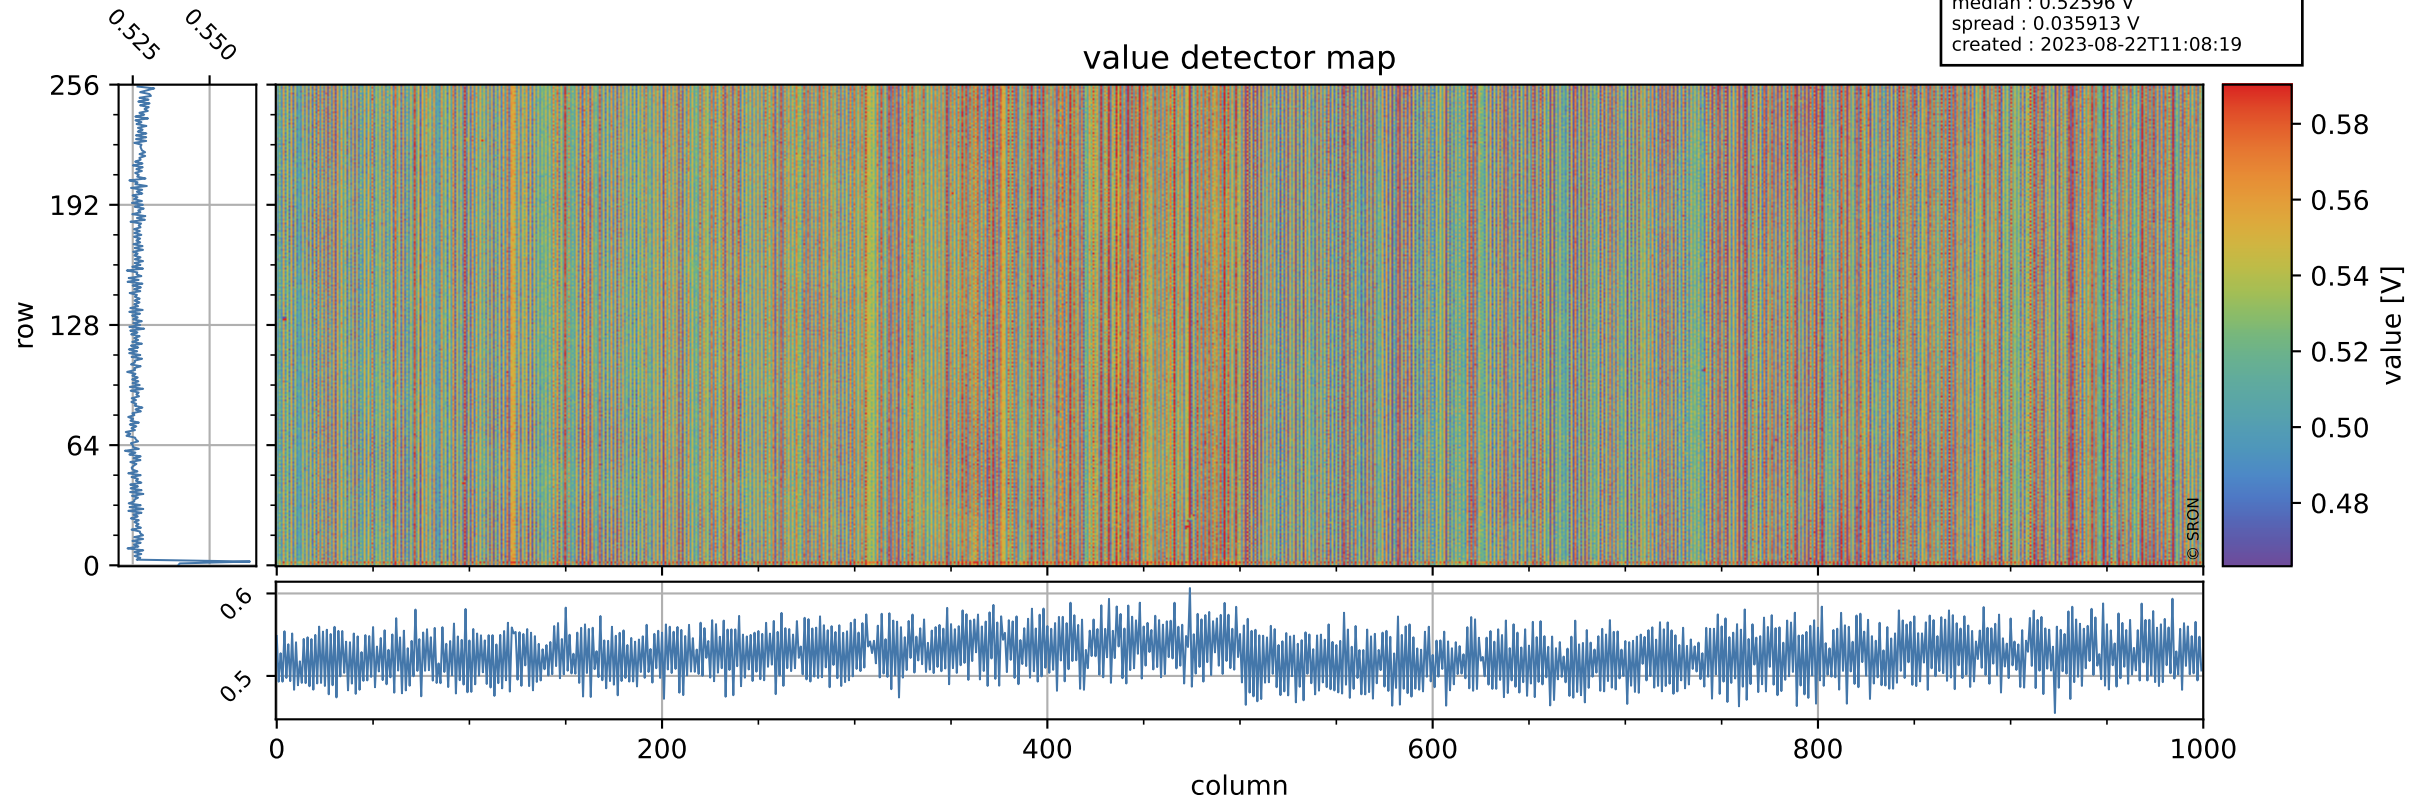

Tropomi SWIR offset (beta nominal)

orbits : 18 in [15247, 15292]
coverage : 2020-09-22 / 2020-09-25
median : 0.52596 V
spread : 0.035913 V
created : 2023-08-22T11:08:19

value detector map

Tropomi SWIR offset (beta nominal)

orbits : 18 in [15247, 15292]
coverage : 2020-09-22 / 2020-09-25
median : 29.613 μV
spread : 14.768 μV
created : 2023-08-22T11:08:19

Tropomi SWIR offset (beta nominal)

orbits : 18 in [15247, 15292]
coverage : 2020-09-22 / 2020-09-25
median : -0.060633 mV
spread : 0.38808 mV
created : 2023-08-22T11:08:20

value compared with SWIR offset CKD

Tropomi SWIR offset (beta nominal) ground-tracks of Sentinel-5P

orbits : 18 in [15247, 15292]
coverage : 2020-09-22 / 2020-09-25
created : 2023-08-22T11:08:20

Tropomi SWIR offset (beta nominal)

orbits : [1867, 15292]
coverage : 2018-02-20 / 2020-09-25
created : 2023-08-22T11:08:20

trend of detector median & temperatures