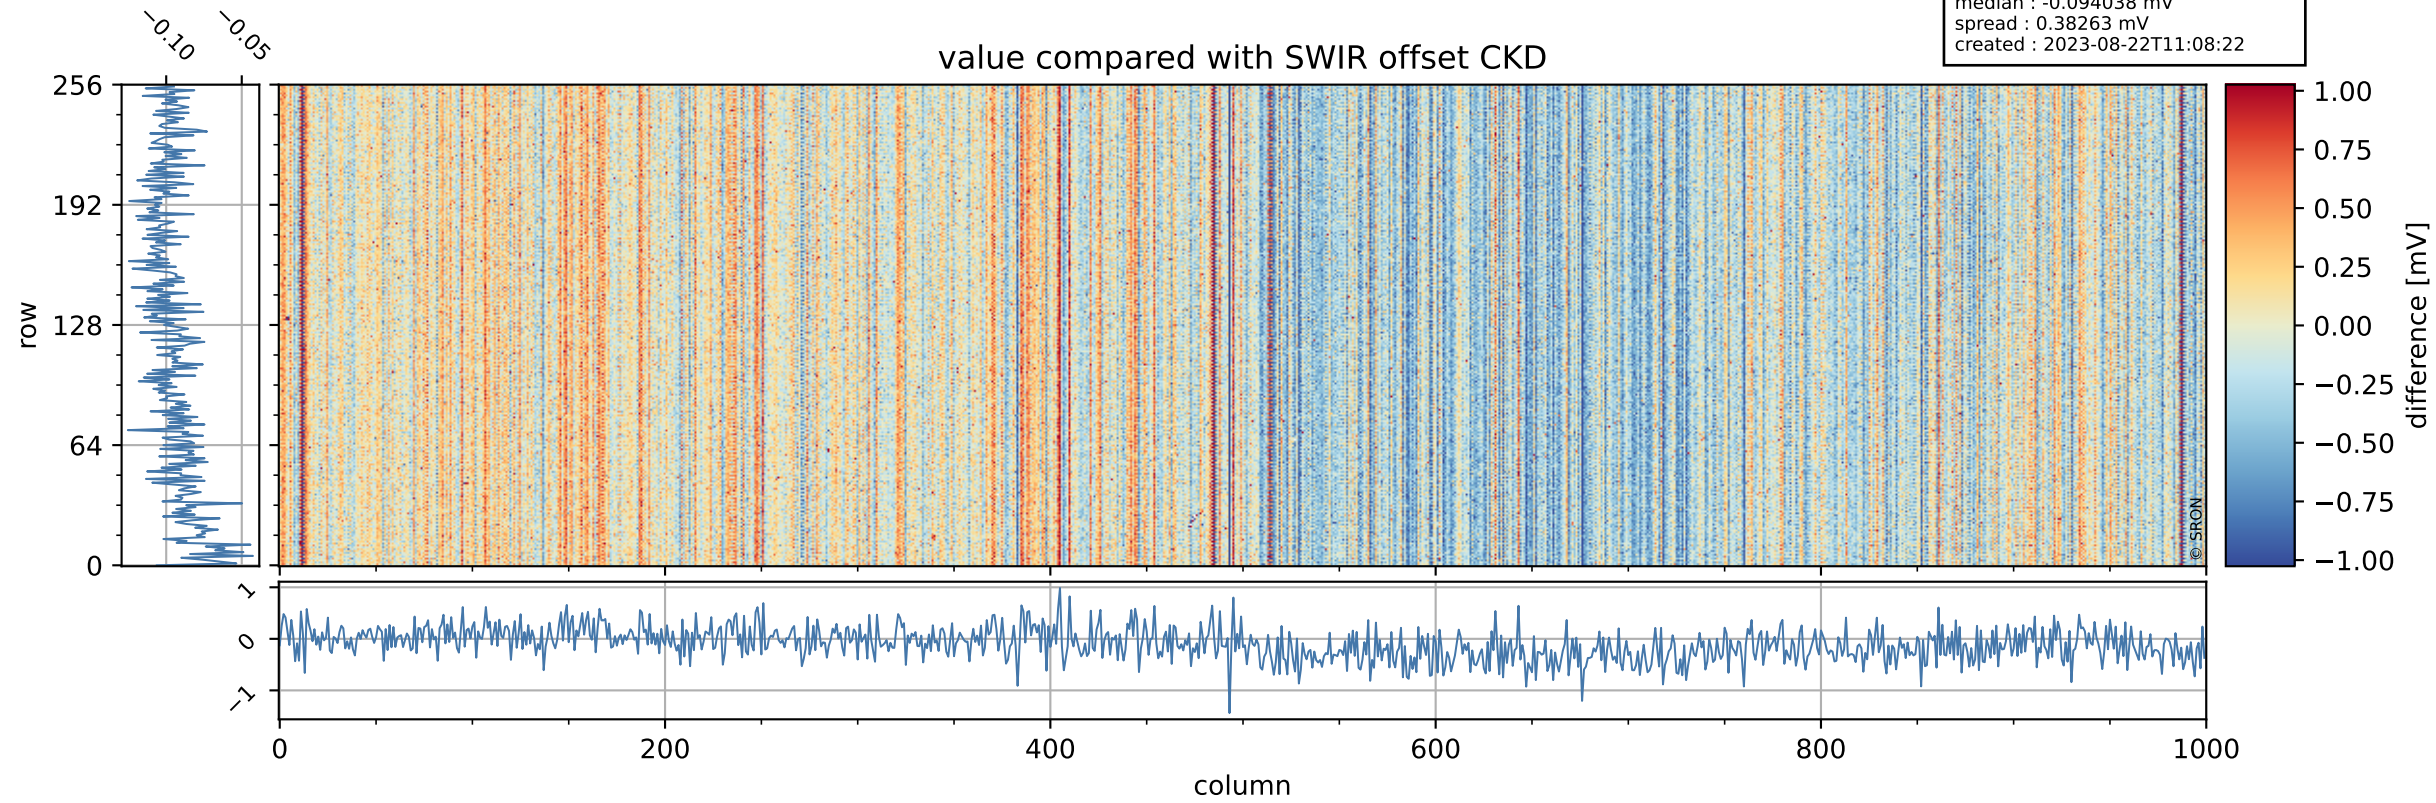

## value detector map

# Tropomi SWIR offset (beta nominal)

orbits : 20 in [15292, 15337]  
coverage : 2020-09-25 / 2020-09-28  
median : 28.838  $\mu\text{V}$   
spread : 14.55  $\mu\text{V}$   
created : 2023-08-22T11:08:21

# Tropomi SWIR offset (beta nominal)

orbits : 20 in [15292, 15337]  
coverage : 2020-09-25 / 2020-09-28  
median : -0.094038 mV  
spread : 0.38263 mV  
created : 2023-08-22T11:08:22

value compared with SWIR offset CKD

# Tropomi SWIR offset (beta nominal) ground-tracks of Sentinel-5P

orbits : 20 in [15292, 15337]  
coverage : 2020-09-25 / 2020-09-28  
created : 2023-08-22T11:08:22