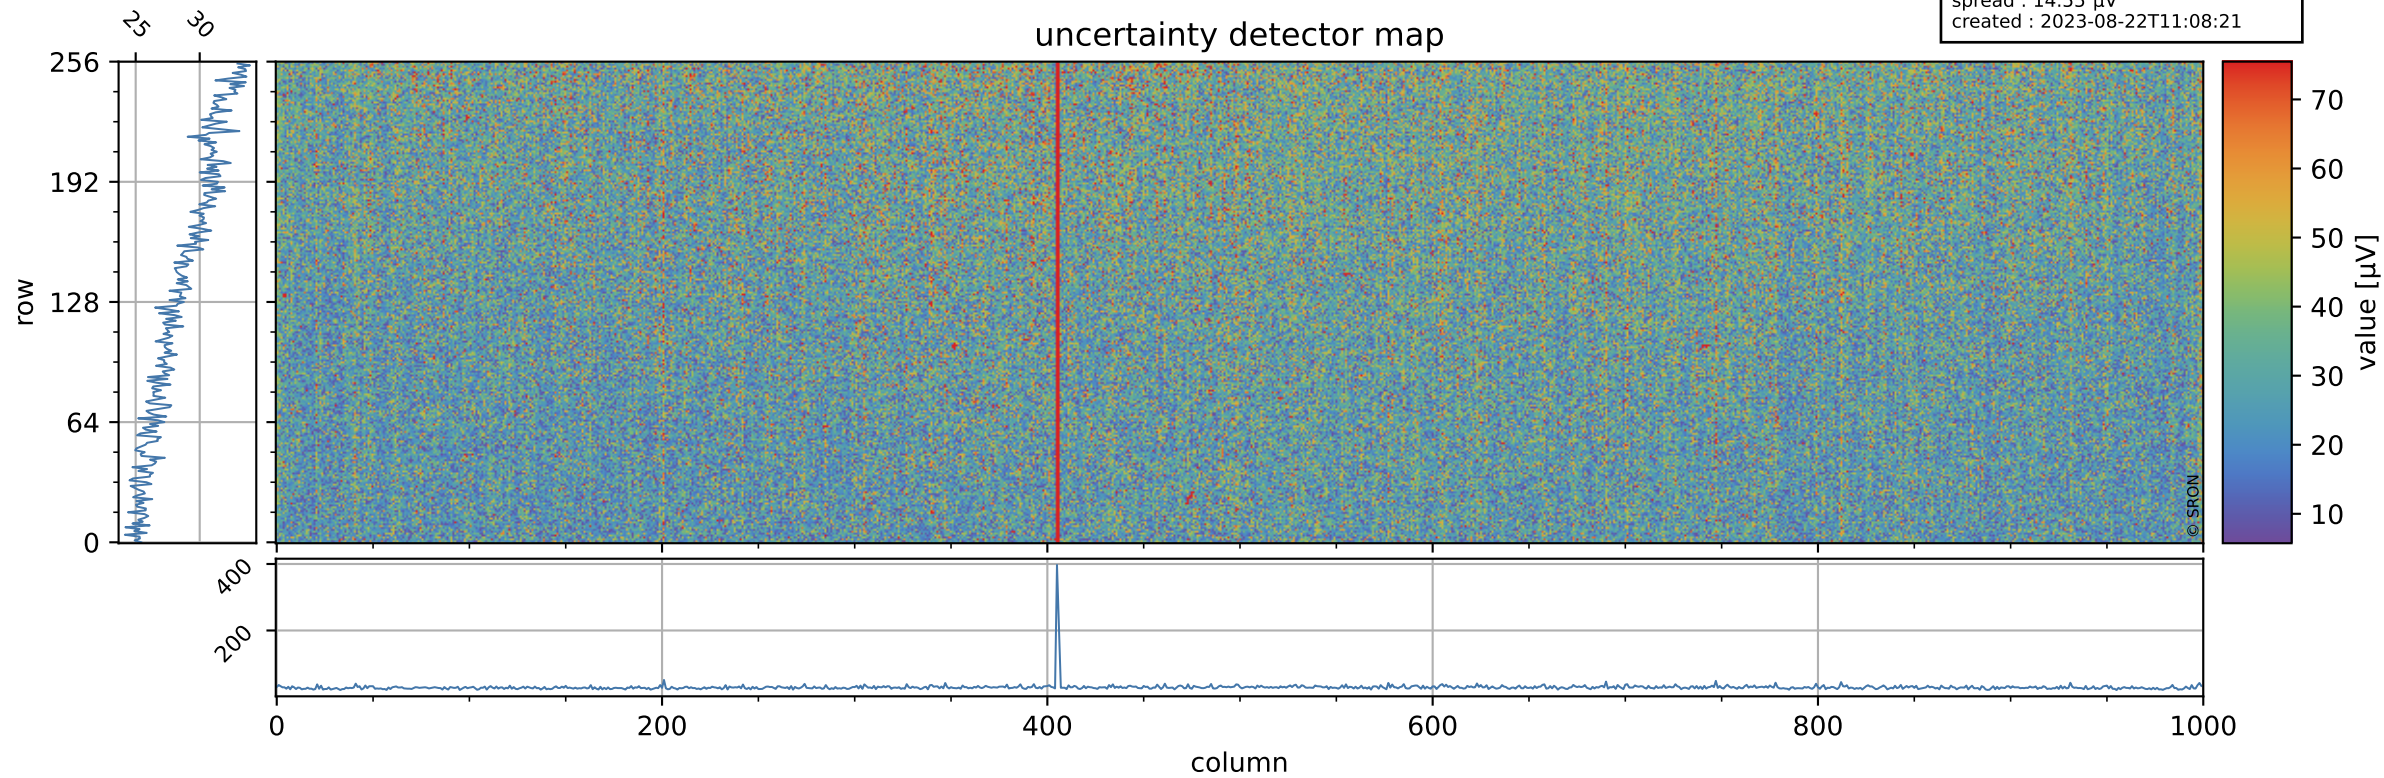

# Tropomi SWIR offset (beta nominal)

orbits : 20 in [15292, 15337]  
coverage : 2020-09-25 / 2020-09-28  
median : 0.52592 V  
spread : 0.035911 V  
created : 2023-08-22T11:08:21

## value detector map

# Tropomi SWIR offset (beta nominal)

orbits : 20 in [15292, 15337]  
coverage : 2020-09-25 / 2020-09-28  
median : 28.838  $\mu\text{V}$   
spread : 14.55  $\mu\text{V}$   
created : 2023-08-22T11:08:21

# Tropomi SWIR offset (beta nominal) ground-tracks of Sentinel-5P

orbits : 20 in [15292, 15337]  
coverage : 2020-09-25 / 2020-09-28  
created : 2023-08-22T11:08:22