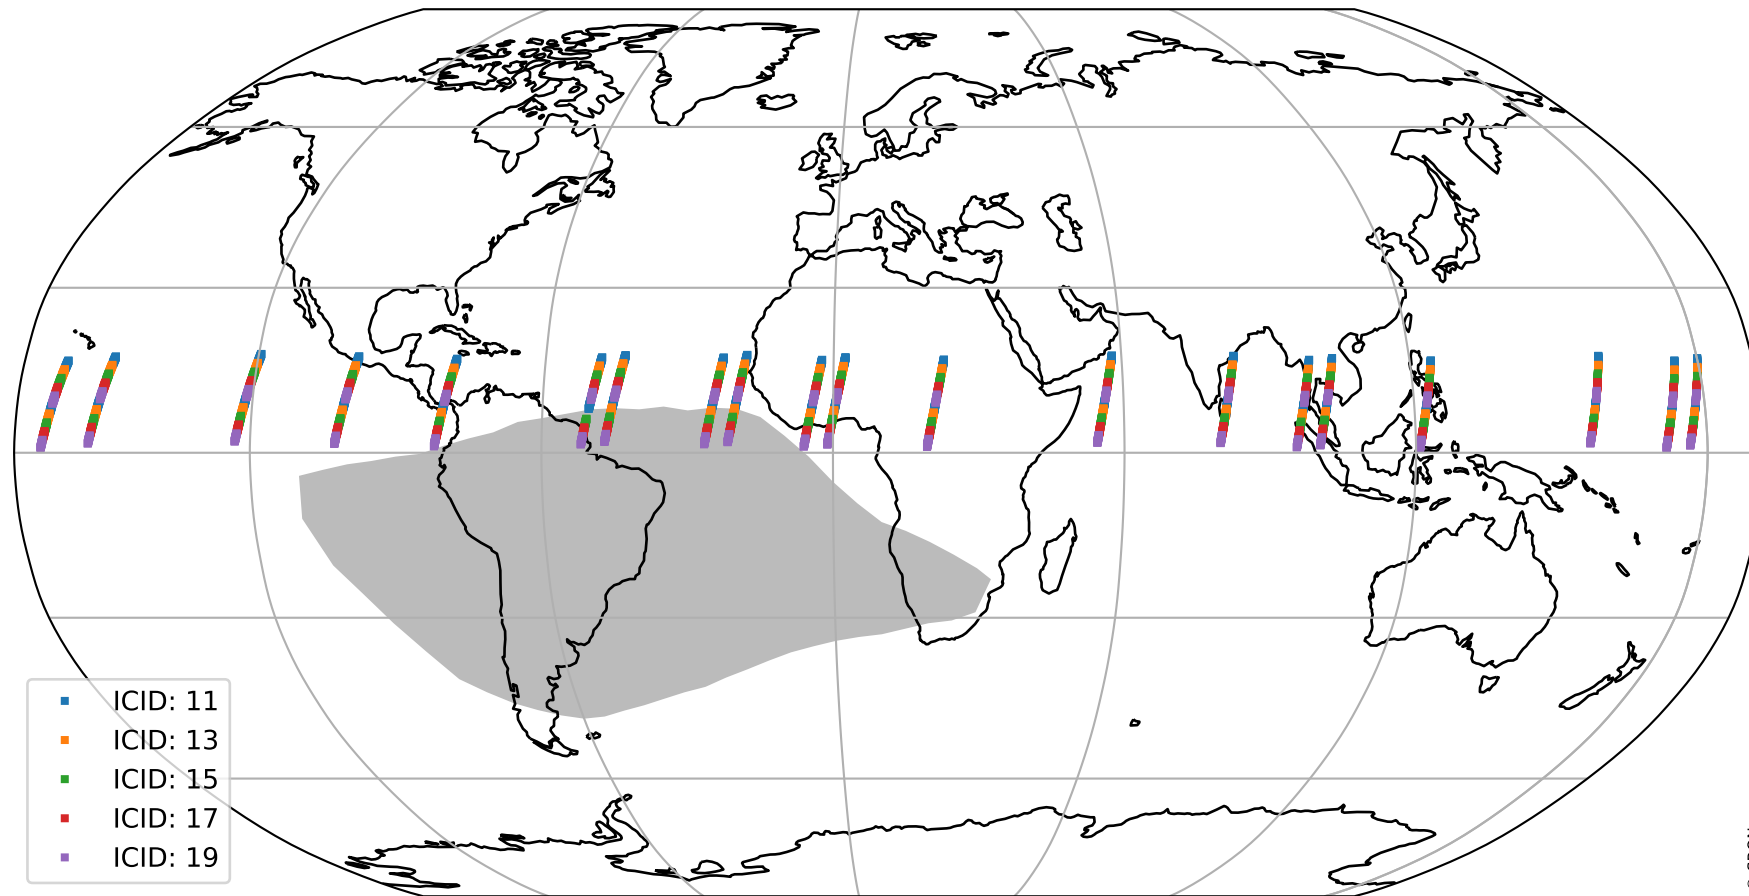

# Tropomi SWIR offset (beta nominal)

orbits : 20 in [15292, 15337]  
coverage : 2020-09-25 / 2020-09-28  
median : 28.838  $\mu\text{V}$   
spread : 14.55  $\mu\text{V}$   
created : 2023-08-22T11:08:21

# Tropomi SWIR offset (beta nominal)

orbits : 20 in [15292, 15337]  
coverage : 2020-09-25 / 2020-09-28  
median : -0.094038 mV  
spread : 0.38263 mV  
created : 2023-08-22T11:08:22

value compared with SWIR offset CKD

# Tropomi SWIR offset (beta nominal) ground-tracks of Sentinel-5P

orbits : 20 in [15292, 15337]  
coverage : 2020-09-25 / 2020-09-28  
created : 2023-08-22T11:08:22

# Tropomi SWIR offset (beta nominal)

orbits : [1867, 15337]  
coverage : 2018-02-20 / 2020-09-28  
created : 2023-08-22T11:08:22