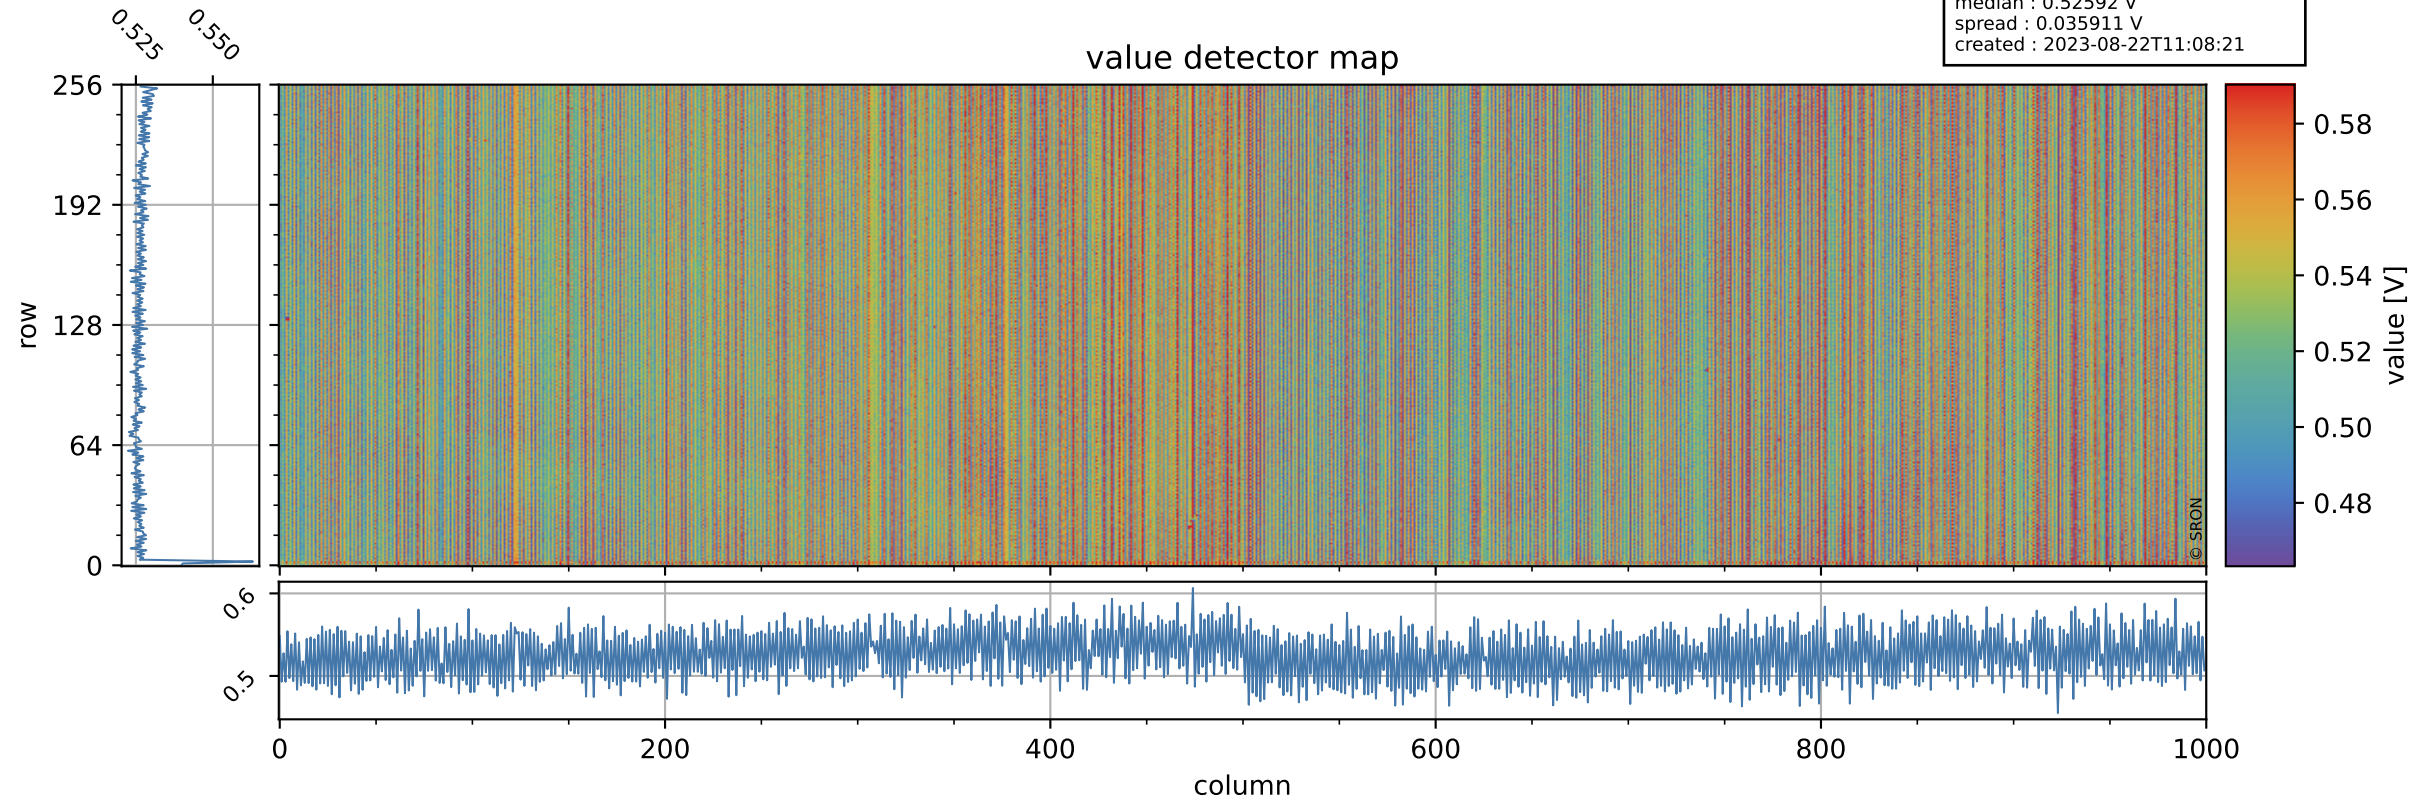

# Tropomi SWIR offset (beta nominal)

orbits : 20 in [15292, 15337]  
coverage : 2020-09-25 / 2020-09-28  
median : 0.52592 V  
spread : 0.035911 V  
created : 2023-08-22T11:08:21

## value detector map

# Tropomi SWIR offset (beta nominal)

orbits : 20 in [15292, 15337]  
coverage : 2020-09-25 / 2020-09-28  
median : 28.838  $\mu\text{V}$   
spread : 14.55  $\mu\text{V}$   
created : 2023-08-22T11:08:21

# Tropomi SWIR offset (beta nominal) ground-tracks of Sentinel-5P

orbits : 20 in [15292, 15337]  
coverage : 2020-09-25 / 2020-09-28  
created : 2023-08-22T11:08:22