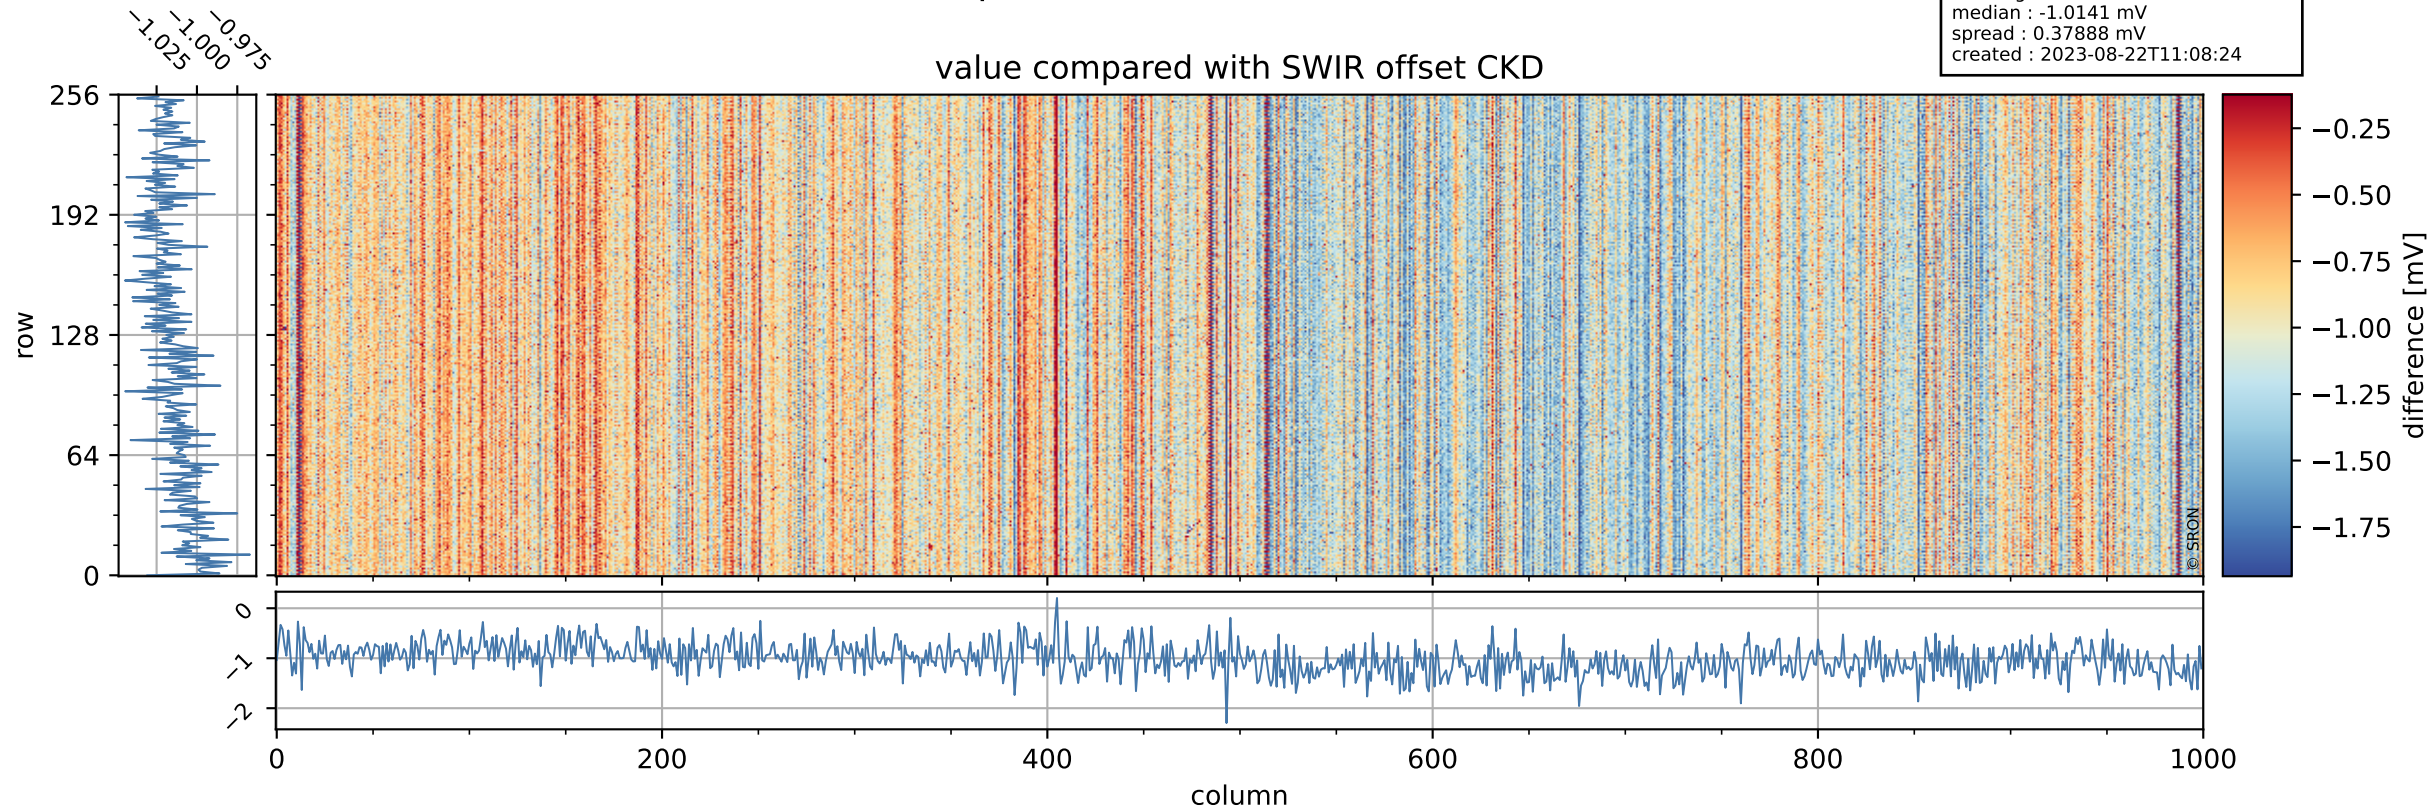

Tropomi SWIR offset (beta nominal)

orbits : 19 in [15337, 15382]
coverage : 2020-09-28 / 2020-10-01
median : 0.525 V
spread : 0.035915 V
created : 2023-08-22T11:08:23

value detector map

Tropomi SWIR offset (beta nominal)

orbits : 19 in [15337, 15382]
coverage : 2020-09-28 / 2020-10-01
median : 26.392 μV
spread : 13.313 μV
created : 2023-08-22T11:08:23

Tropomi SWIR offset (beta nominal)

orbits : 19 in [15337, 15382]
coverage : 2020-09-28 / 2020-10-01
median : -1.0141 mV
spread : 0.37888 mV
created : 2023-08-22T11:08:24

value compared with SWIR offset CKD

Tropomi SWIR offset (beta nominal) ground-tracks of Sentinel-5P

orbits : 19 in [15337, 15382]
coverage : 2020-09-28 / 2020-10-01
created : 2023-08-22T11:08:24

Tropomi SWIR offset (beta nominal)

orbits : [1867, 15337]
coverage : 2018-02-20 / 2020-09-28
created : 2023-08-22T11:08:24

trend of detector median & temperatures