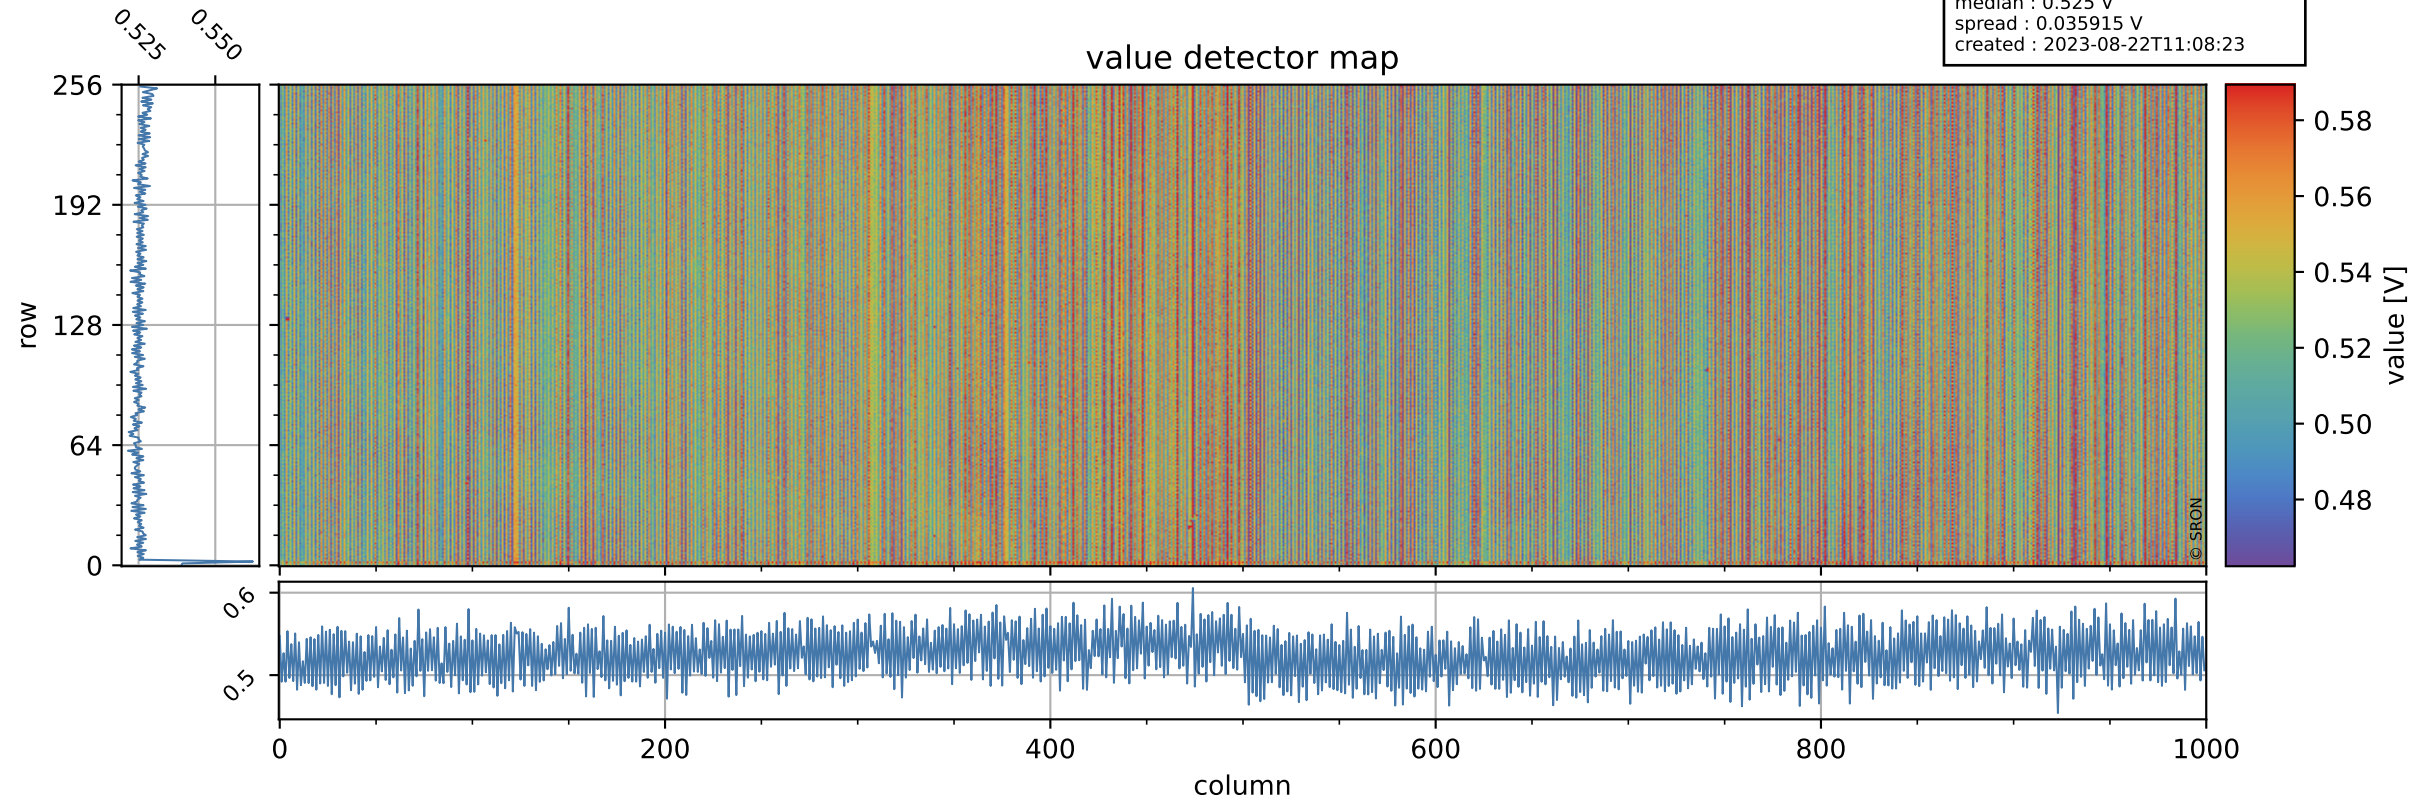

Tropomi SWIR offset (beta nominal)

orbits : 19 in [15337, 15382]
coverage : 2020-09-28 / 2020-10-01
median : 0.525 V
spread : 0.035915 V
created : 2023-08-22T11:08:23

value detector map

Tropomi SWIR offset (beta nominal)

orbits : 19 in [15337, 15382]
coverage : 2020-09-28 / 2020-10-01
median : 26.392 μV
spread : 13.313 μV
created : 2023-08-22T11:08:23

Tropomi SWIR offset (beta nominal)

orbits : 19 in [15337, 15382]
coverage : 2020-09-28 / 2020-10-01
median : -1.0141 mV
spread : 0.37888 mV
created : 2023-08-22T11:08:24

value compared with SWIR offset CKD

Tropomi SWIR offset (beta nominal) ground-tracks of Sentinel-5P

orbits : 19 in [15337, 15382]
coverage : 2020-09-28 / 2020-10-01
created : 2023-08-22T11:08:24

Tropomi SWIR offset (beta nominal)

orbits : [1867, 15337]
coverage : 2018-02-20 / 2020-09-28
created : 2023-08-22T11:08:24

trend of detector median & temperatures