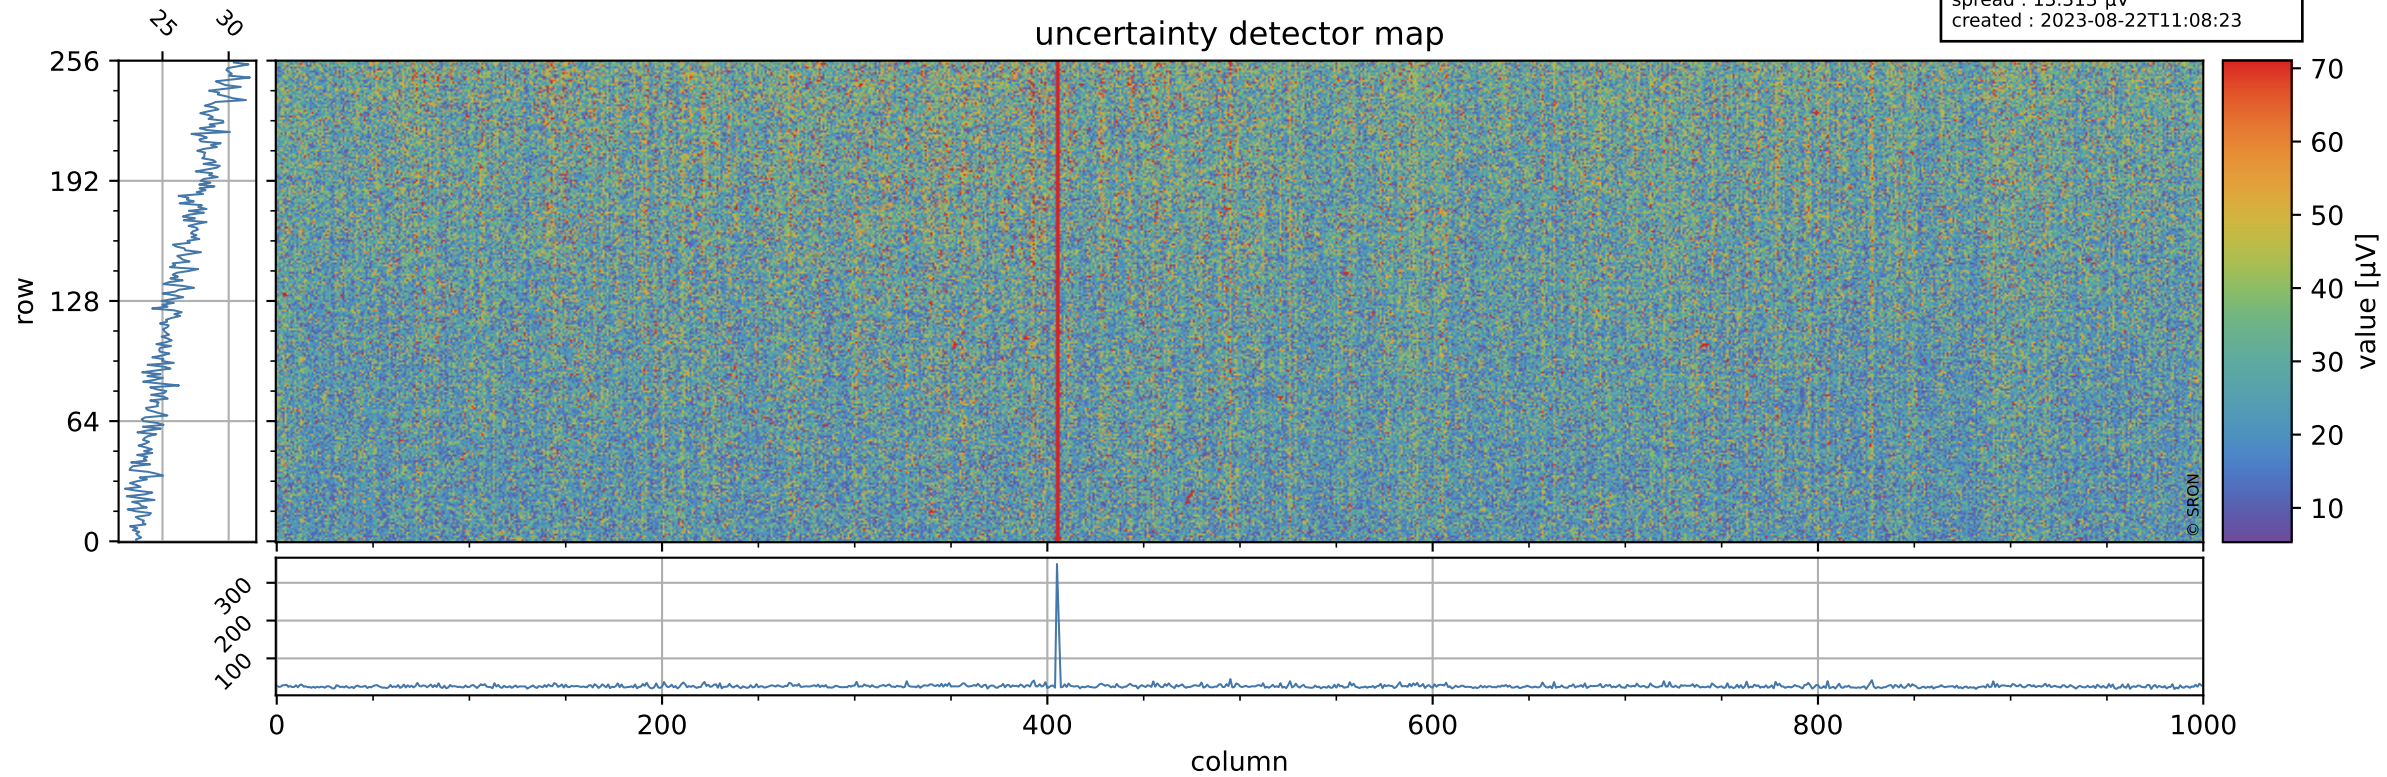

Tropomi SWIR offset (beta nominal)

orbits : 19 in [15337, 15382]
coverage : 2020-09-28 / 2020-10-01
median : 0.525 V
spread : 0.035915 V
created : 2023-08-22T11:08:23

value detector map

Tropomi SWIR offset (beta nominal)

orbits : 19 in [15337, 15382]
coverage : 2020-09-28 / 2020-10-01
median : 26.392 μV
spread : 13.313 μV
created : 2023-08-22T11:08:23

Tropomi SWIR offset (beta nominal)

orbits : 19 in [15337, 15382]
coverage : 2020-09-28 / 2020-10-01
median : -1.0141 mV
spread : 0.37888 mV
created : 2023-08-22T11:08:24

value compared with SWIR offset CKD

Tropomi SWIR offset (beta nominal) ground-tracks of Sentinel-5P

orbits : 19 in [15337, 15382]
coverage : 2020-09-28 / 2020-10-01
created : 2023-08-22T11:08:24

Tropomi SWIR offset (beta nominal)

orbits : [1867, 15337]
coverage : 2018-02-20 / 2020-09-28
created : 2023-08-22T11:08:24

trend of detector median & temperatures