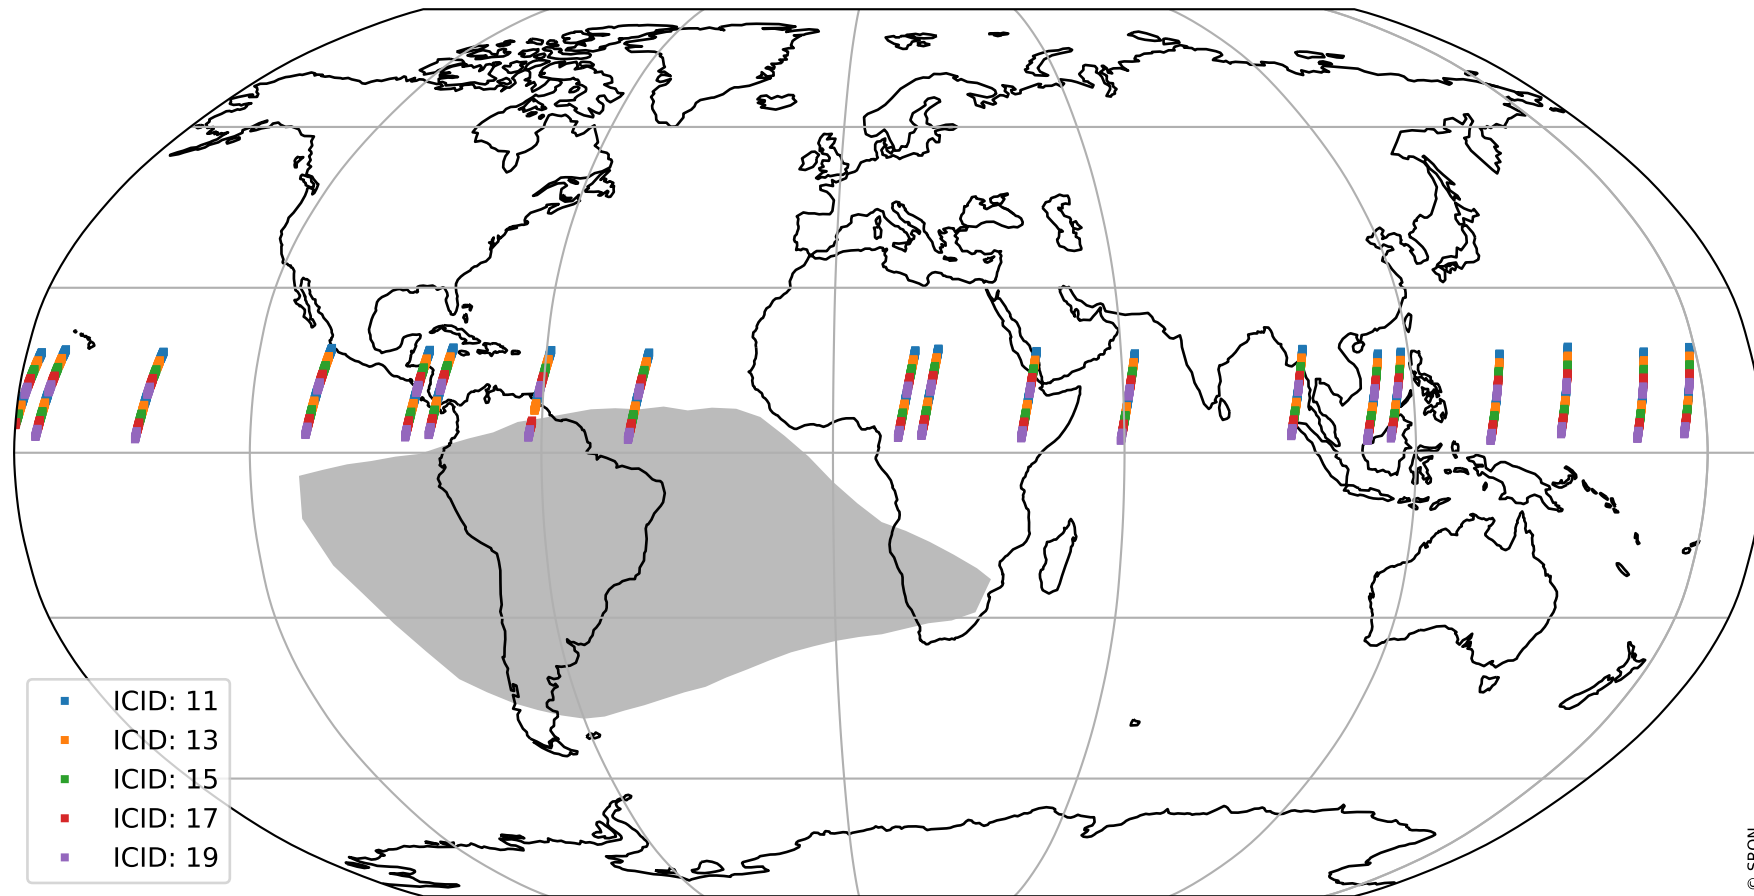

Tropomi SWIR offset (beta nominal)

orbits : 19 in [15337, 15382]
coverage : 2020-09-28 / 2020-10-01
median : 0.525 V
spread : 0.035915 V
created : 2023-08-22T11:08:23

value detector map

Tropomi SWIR offset (beta nominal)

orbits : 19 in [15337, 15382]
coverage : 2020-09-28 / 2020-10-01
median : 26.392 μV
spread : 13.313 μV
created : 2023-08-22T11:08:23

Tropomi SWIR offset (beta nominal)

orbits : 19 in [15337, 15382]
coverage : 2020-09-28 / 2020-10-01
median : -1.0141 mV
spread : 0.37888 mV
created : 2023-08-22T11:08:24

value compared with SWIR offset CKD

Tropomi SWIR offset (beta nominal) ground-tracks of Sentinel-5P

orbits : 19 in [15337, 15382]
coverage : 2020-09-28 / 2020-10-01
created : 2023-08-22T11:08:24

Tropomi SWIR offset (beta nominal)

orbits : [1867, 15337]
coverage : 2018-02-20 / 2020-09-28
created : 2023-08-22T11:08:24

trend of detector median & temperatures