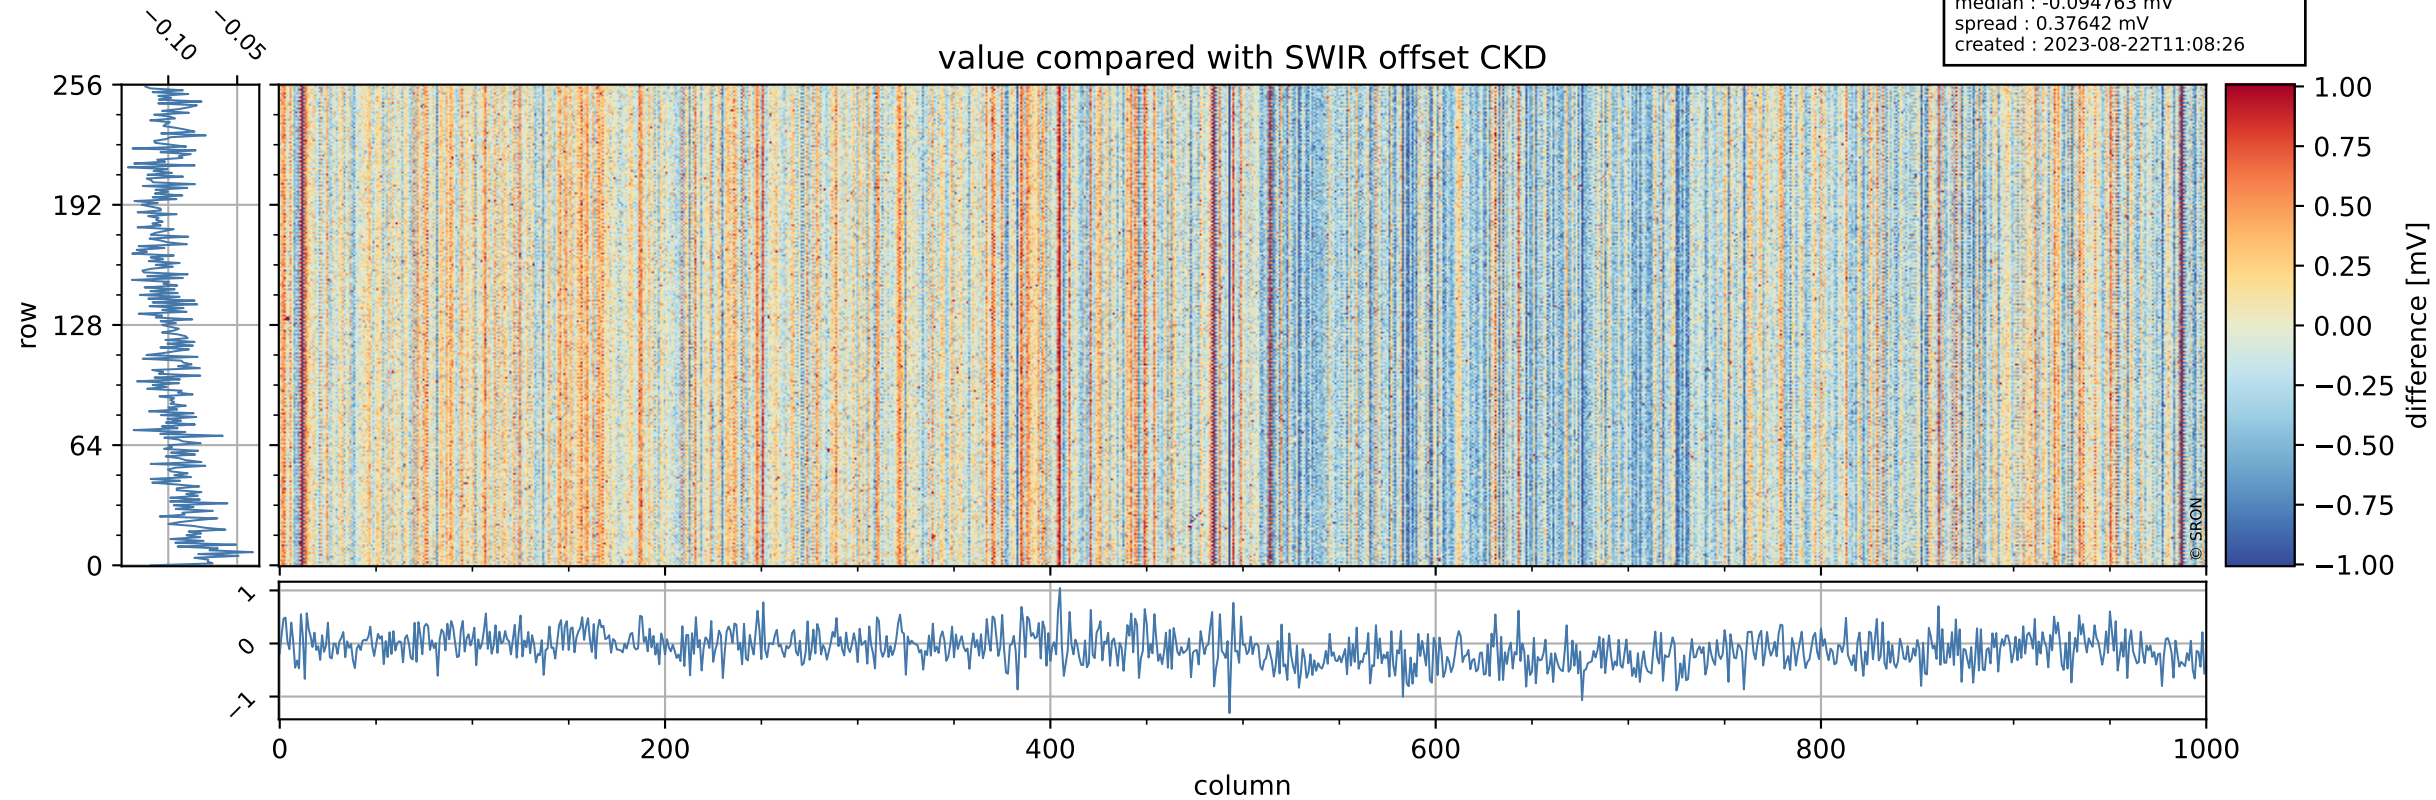

## value detector map

# Tropomi SWIR offset (beta nominal)

orbits : 20 in [15382, 15427]  
coverage : 2020-10-01 / 2020-10-04  
median : 28.11  $\mu\text{V}$   
spread : 14.417  $\mu\text{V}$   
created : 2023-08-22T11:08:25

# Tropomi SWIR offset (beta nominal)

orbits : 20 in [15382, 15427]  
coverage : 2020-10-01 / 2020-10-04  
median : -0.094763 mV  
spread : 0.37642 mV  
created : 2023-08-22T11:08:26

value compared with SWIR offset CKD

# Tropomi SWIR offset (beta nominal) ground-tracks of Sentinel-5P

orbits : 20 in [15382, 15427]  
coverage : 2020-10-01 / 2020-10-04  
created : 2023-08-22T11:08:26