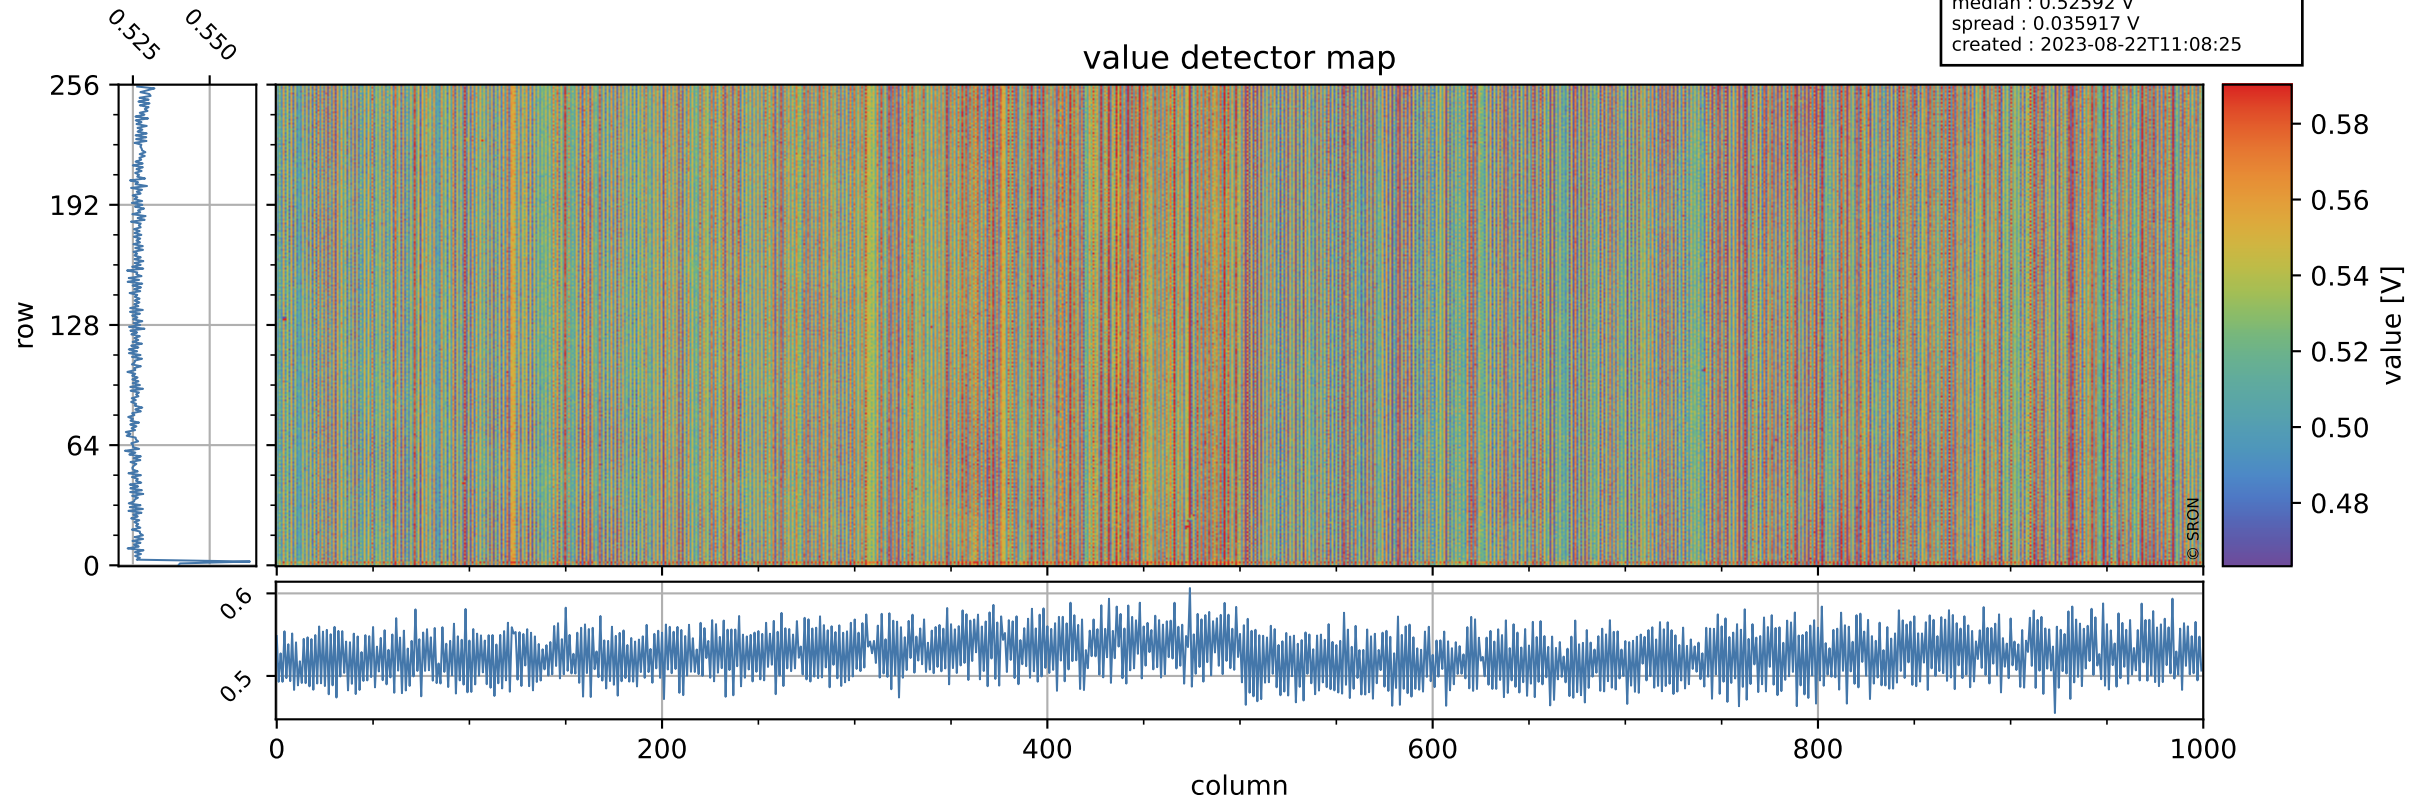

# Tropomi SWIR offset (beta nominal)

orbits : 20 in [15382, 15427]  
coverage : 2020-10-01 / 2020-10-04  
median : 0.52592 V  
spread : 0.035917 V  
created : 2023-08-22T11:08:25

## value detector map

# Tropomi SWIR offset (beta nominal)

orbits : 20 in [15382, 15427]  
coverage : 2020-10-01 / 2020-10-04  
median : 28.11  $\mu\text{V}$   
spread : 14.417  $\mu\text{V}$   
created : 2023-08-22T11:08:25

# Tropomi SWIR offset (beta nominal) ground-tracks of Sentinel-5P

orbits : 20 in [15382, 15427]  
coverage : 2020-10-01 / 2020-10-04  
created : 2023-08-22T11:08:26