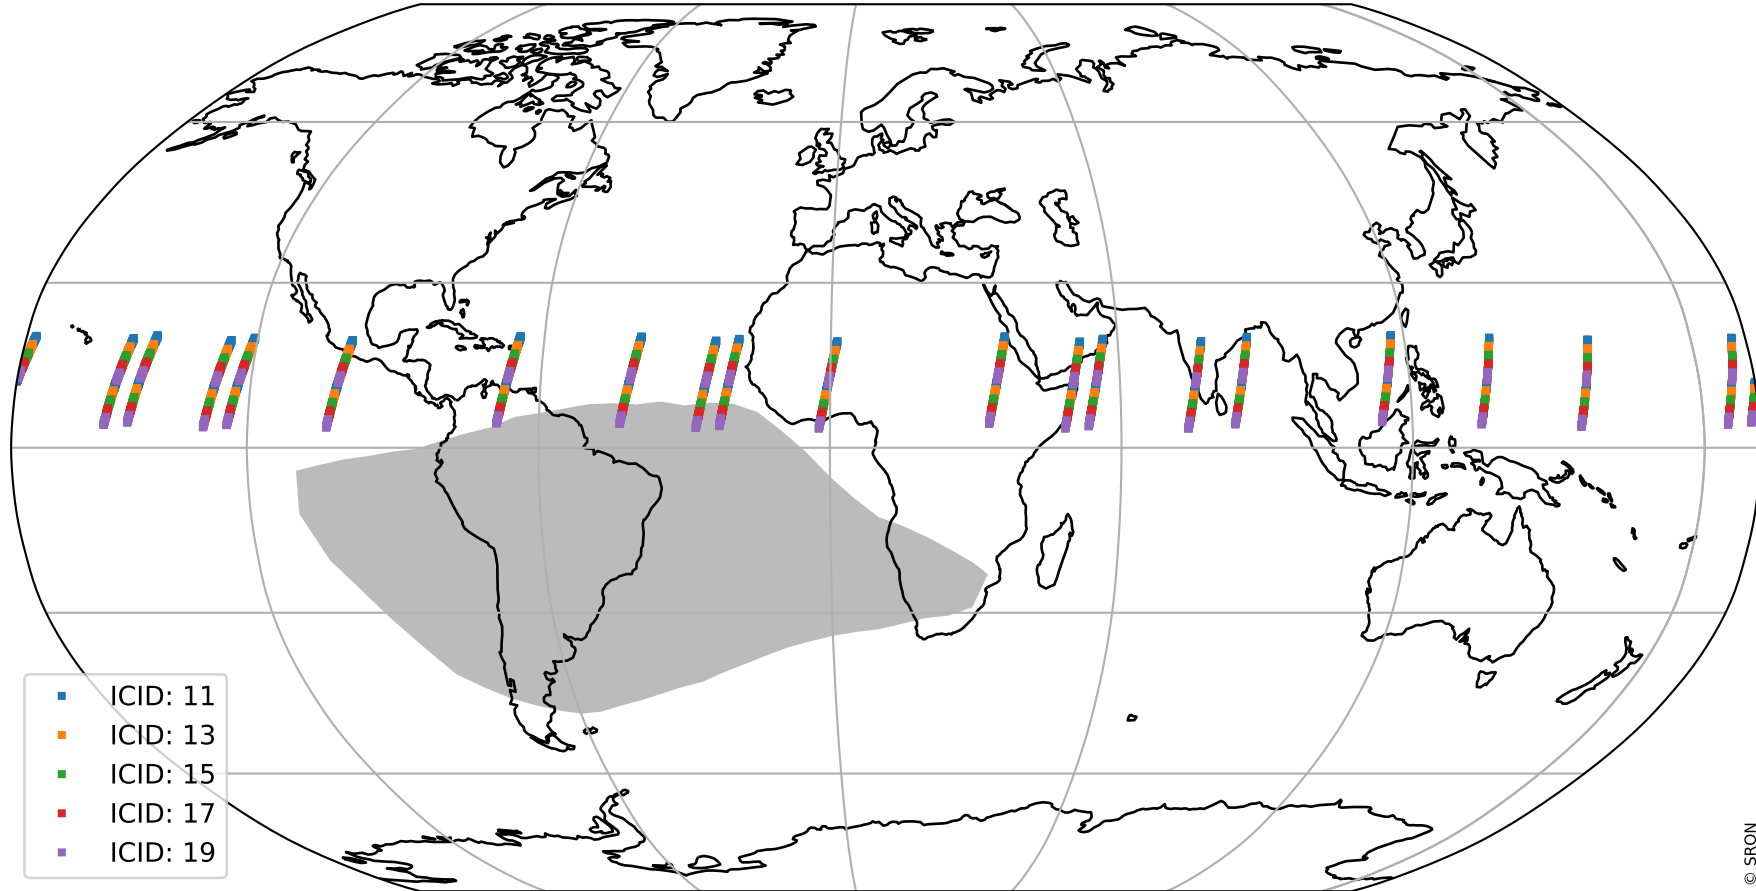

# Tropomi SWIR offset (beta nominal)

orbits : 20 in [15382, 15427]  
coverage : 2020-10-01 / 2020-10-04  
median : 28.11  $\mu\text{V}$   
spread : 14.417  $\mu\text{V}$   
created : 2023-08-22T11:08:25

# Tropomi SWIR offset (beta nominal)

orbits : 20 in [15382, 15427]  
coverage : 2020-10-01 / 2020-10-04  
median : -0.094763 mV  
spread : 0.37642 mV  
created : 2023-08-22T11:08:26

value compared with SWIR offset CKD

# Tropomi SWIR offset (beta nominal) ground-tracks of Sentinel-5P

orbits : 20 in [15382, 15427]  
coverage : 2020-10-01 / 2020-10-04  
created : 2023-08-22T11:08:26

# Tropomi SWIR offset (beta nominal)

orbits : [1867, 15427]  
coverage : 2018-02-20 / 2020-10-04  
created : 2023-08-22T11:08:26