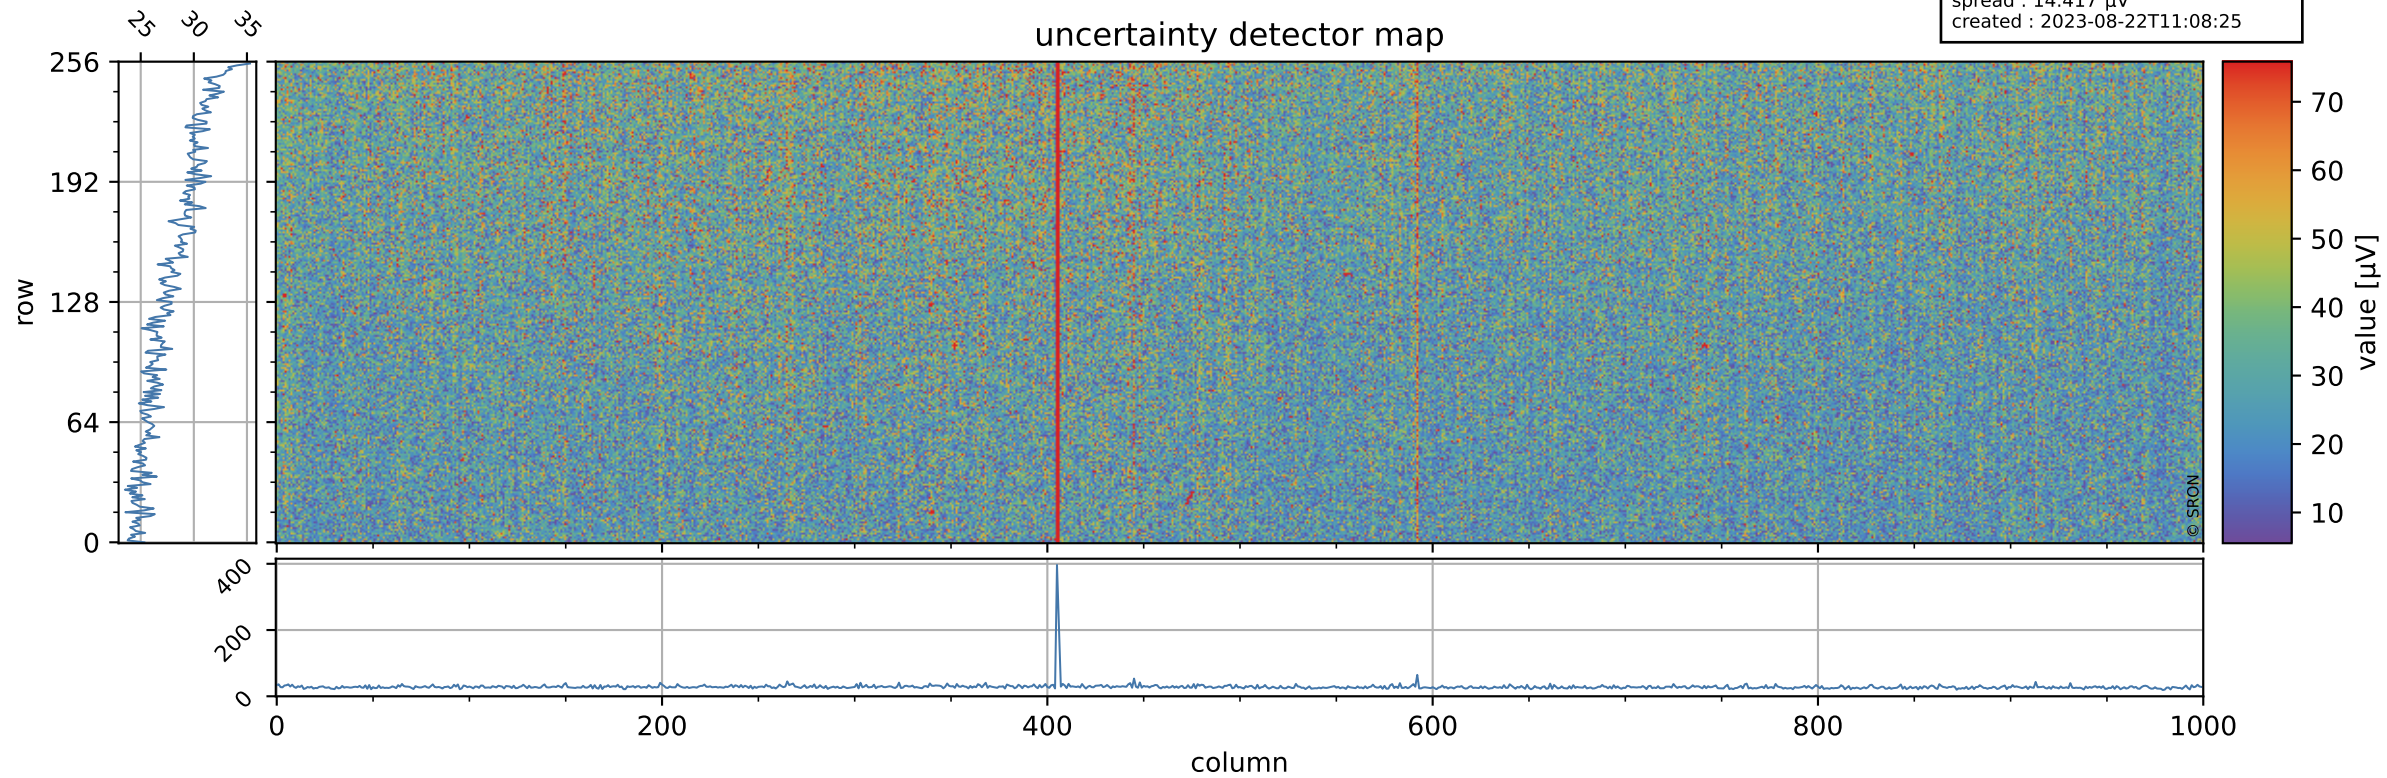

# Tropomi SWIR offset (beta nominal)

orbits : 20 in [15382, 15427]  
coverage : 2020-10-01 / 2020-10-04  
median : 0.52592 V  
spread : 0.035917 V  
created : 2023-08-22T11:08:25

## value detector map

# Tropomi SWIR offset (beta nominal)

orbits : 20 in [15382, 15427]  
coverage : 2020-10-01 / 2020-10-04  
median : 28.11  $\mu\text{V}$   
spread : 14.417  $\mu\text{V}$   
created : 2023-08-22T11:08:25

# Tropomi SWIR offset (beta nominal) ground-tracks of Sentinel-5P

orbits : 20 in [15382, 15427]  
coverage : 2020-10-01 / 2020-10-04  
created : 2023-08-22T11:08:26