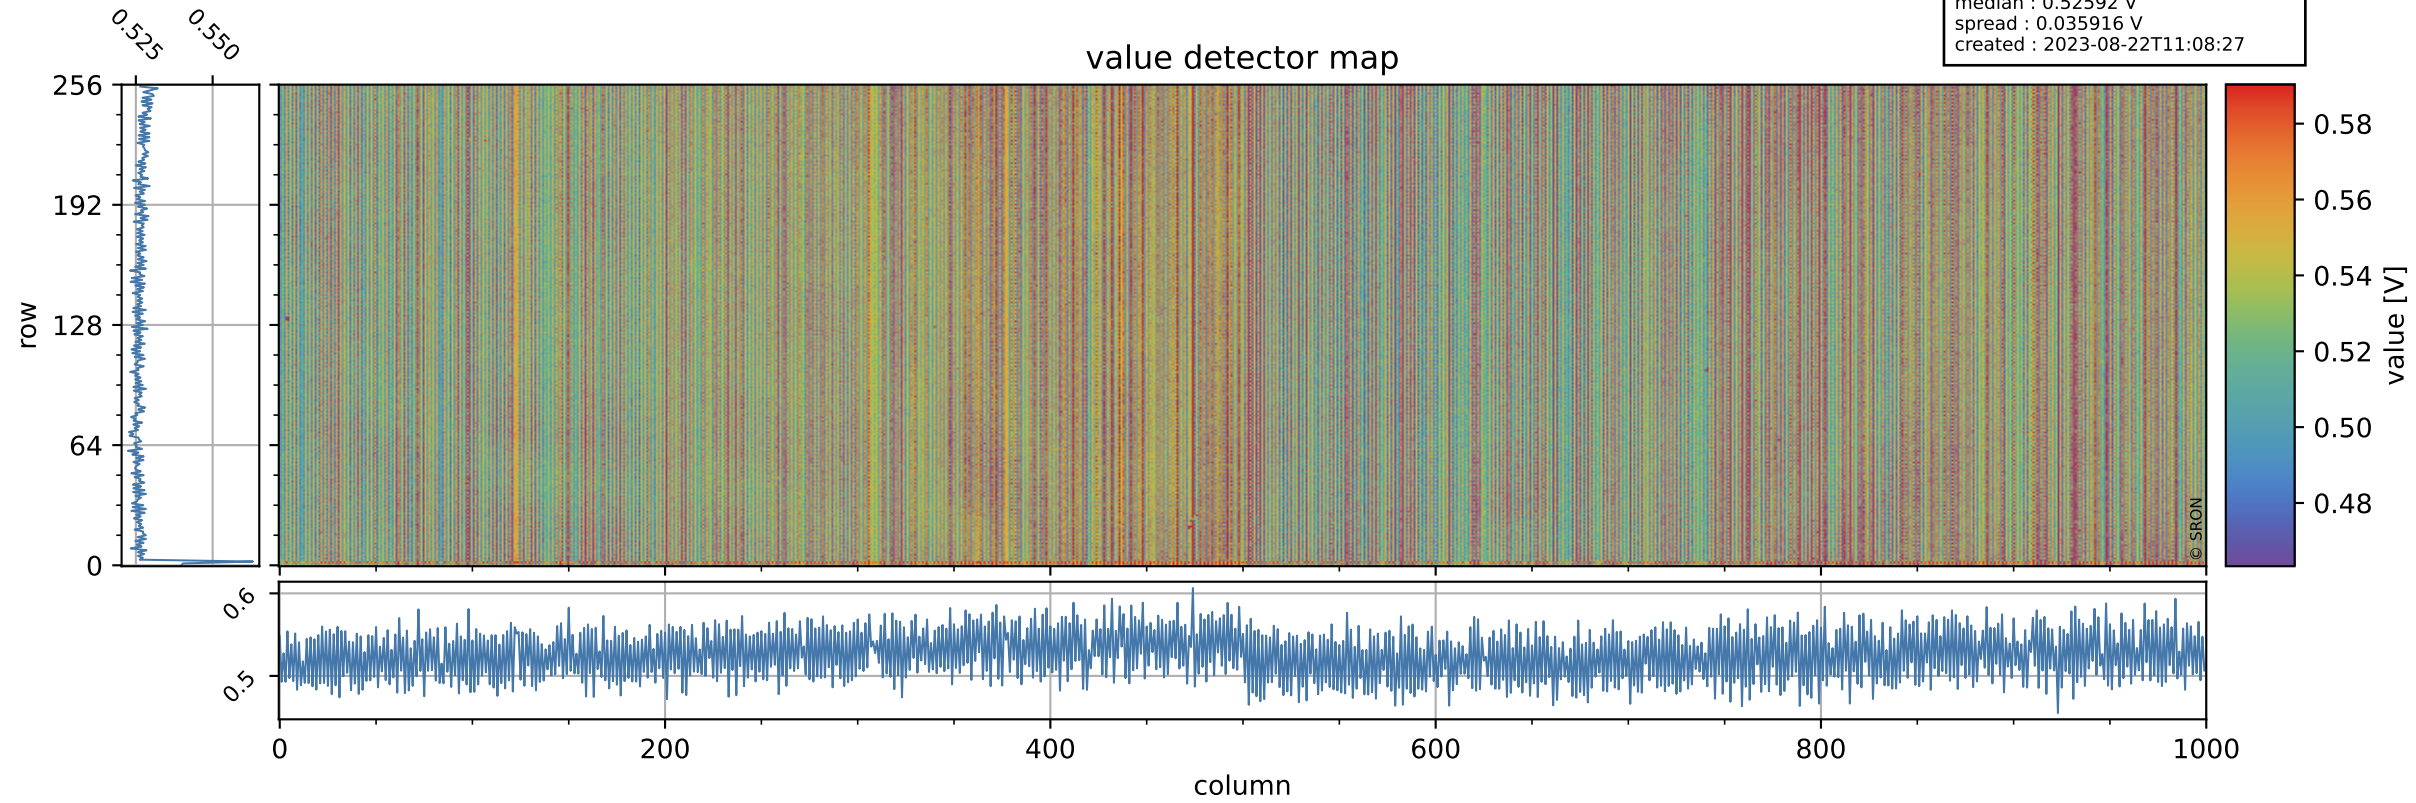

# Tropomi SWIR offset (beta nominal)

orbits : 18 in [15427, 15472]  
coverage : 2020-10-04 / 2020-10-07  
median : 0.52592 V  
spread : 0.035916 V  
created : 2023-08-22T11:08:27

## value detector map

# Tropomi SWIR offset (beta nominal)

orbits : 18 in [15427, 15472]  
coverage : 2020-10-04 / 2020-10-07  
median : 28.879  $\mu\text{V}$   
spread : 14.718  $\mu\text{V}$   
created : 2023-08-22T11:08:27

# Tropomi SWIR offset (beta nominal) ground-tracks of Sentinel-5P

orbits : 18 in [15427, 15472]  
coverage : 2020-10-04 / 2020-10-07  
created : 2023-08-22T11:08:28