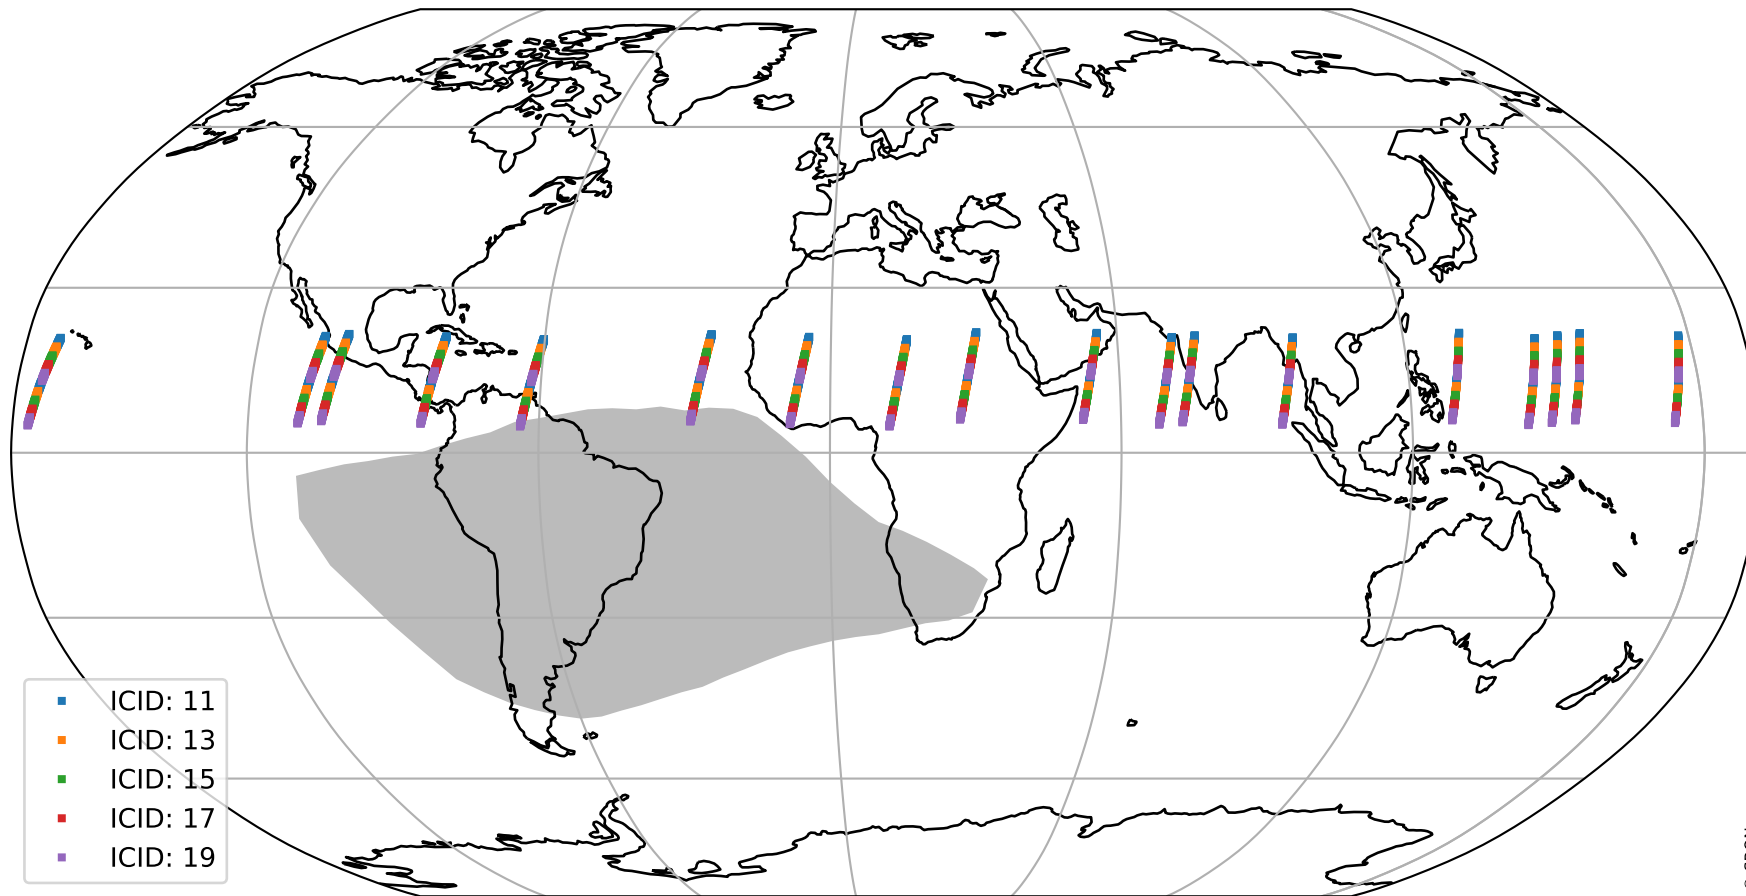

# Tropomi SWIR offset (beta nominal)

orbits : 18 in [15427, 15472]  
coverage : 2020-10-04 / 2020-10-07  
median : 28.879  $\mu\text{V}$   
spread : 14.718  $\mu\text{V}$   
created : 2023-08-22T11:08:27

# Tropomi SWIR offset (beta nominal)

orbits : 18 in [15427, 15472]  
coverage : 2020-10-04 / 2020-10-07  
median : -0.091746 mV  
spread : 0.3774 mV  
created : 2023-08-22T11:08:28

value compared with SWIR offset CKD

# Tropomi SWIR offset (beta nominal) ground-tracks of Sentinel-5P

orbits : 18 in [15427, 15472]  
coverage : 2020-10-04 / 2020-10-07  
created : 2023-08-22T11:08:28

# Tropomi SWIR offset (beta nominal)

orbits : [1867, 15472]  
coverage : 2018-02-20 / 2020-10-07  
created : 2023-08-22T11:08:28