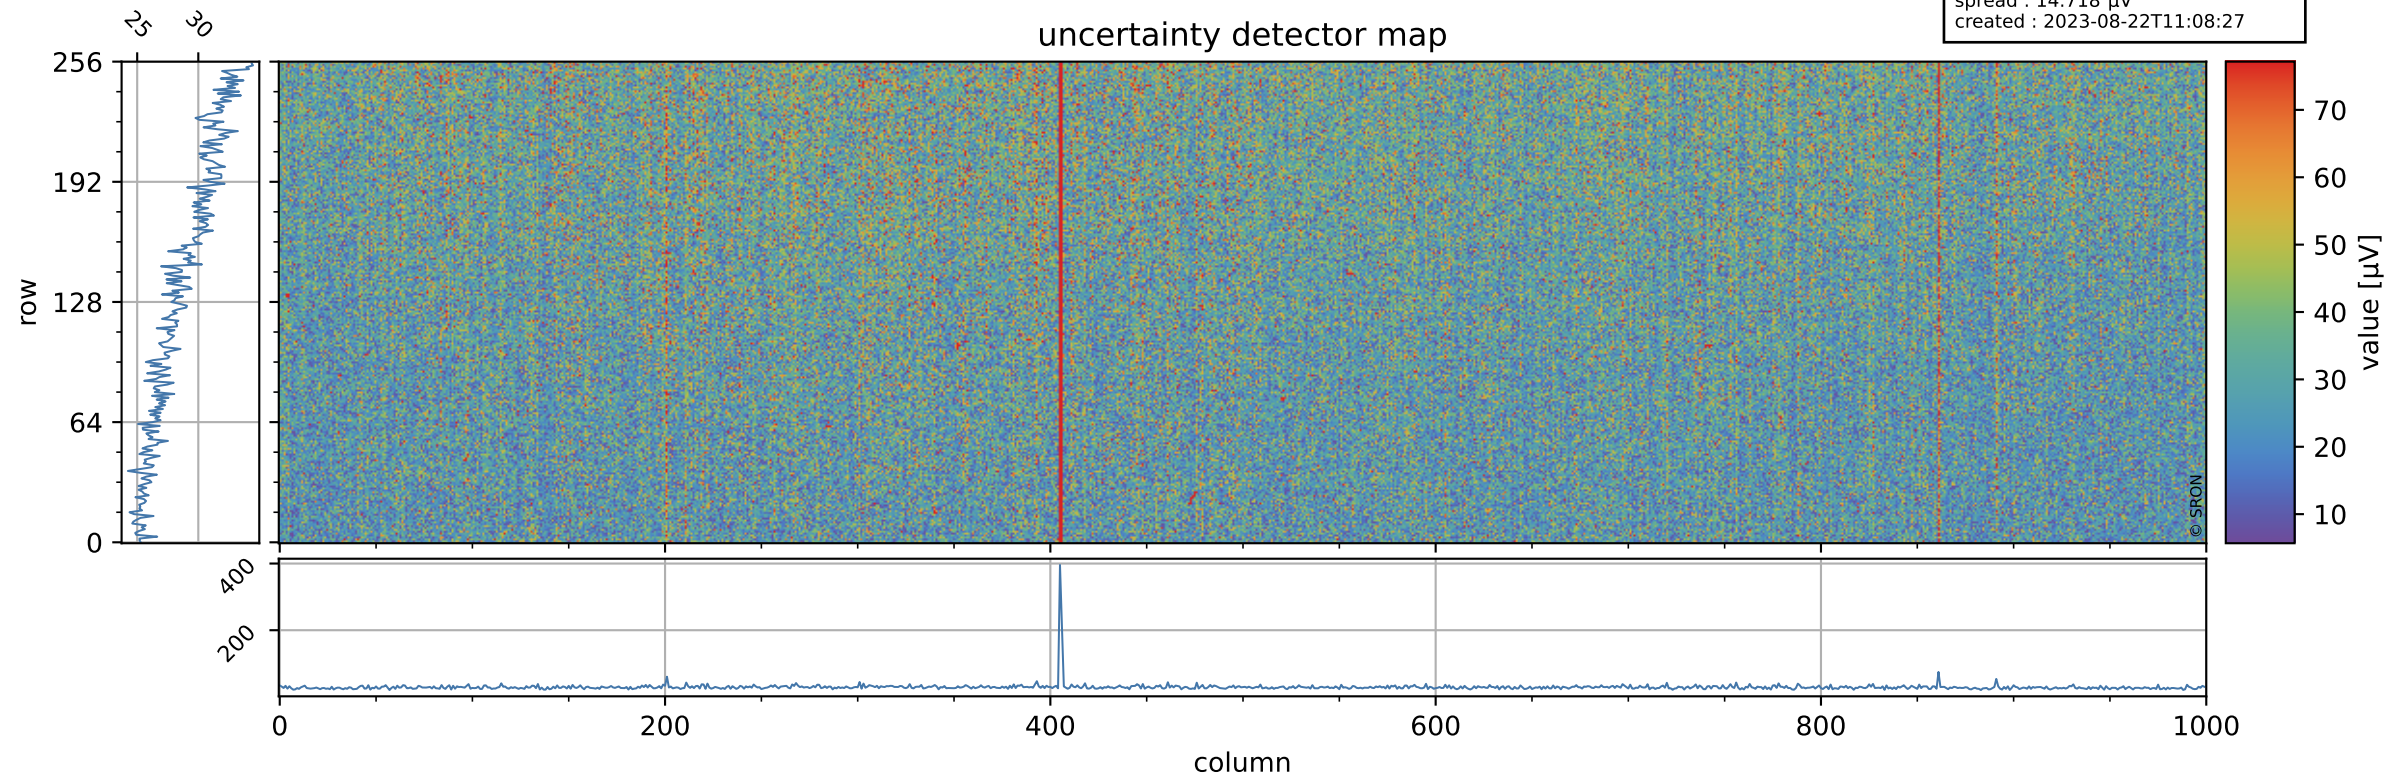

# Tropomi SWIR offset (beta nominal)

orbits : 18 in [15427, 15472]  
coverage : 2020-10-04 / 2020-10-07  
median : 0.52592 V  
spread : 0.035916 V  
created : 2023-08-22T11:08:27

## value detector map

# Tropomi SWIR offset (beta nominal)

orbits : 18 in [15427, 15472]  
coverage : 2020-10-04 / 2020-10-07  
median : 28.879  $\mu\text{V}$   
spread : 14.718  $\mu\text{V}$   
created : 2023-08-22T11:08:27

# Tropomi SWIR offset (beta nominal) ground-tracks of Sentinel-5P

orbits : 18 in [15427, 15472]  
coverage : 2020-10-04 / 2020-10-07  
created : 2023-08-22T11:08:28