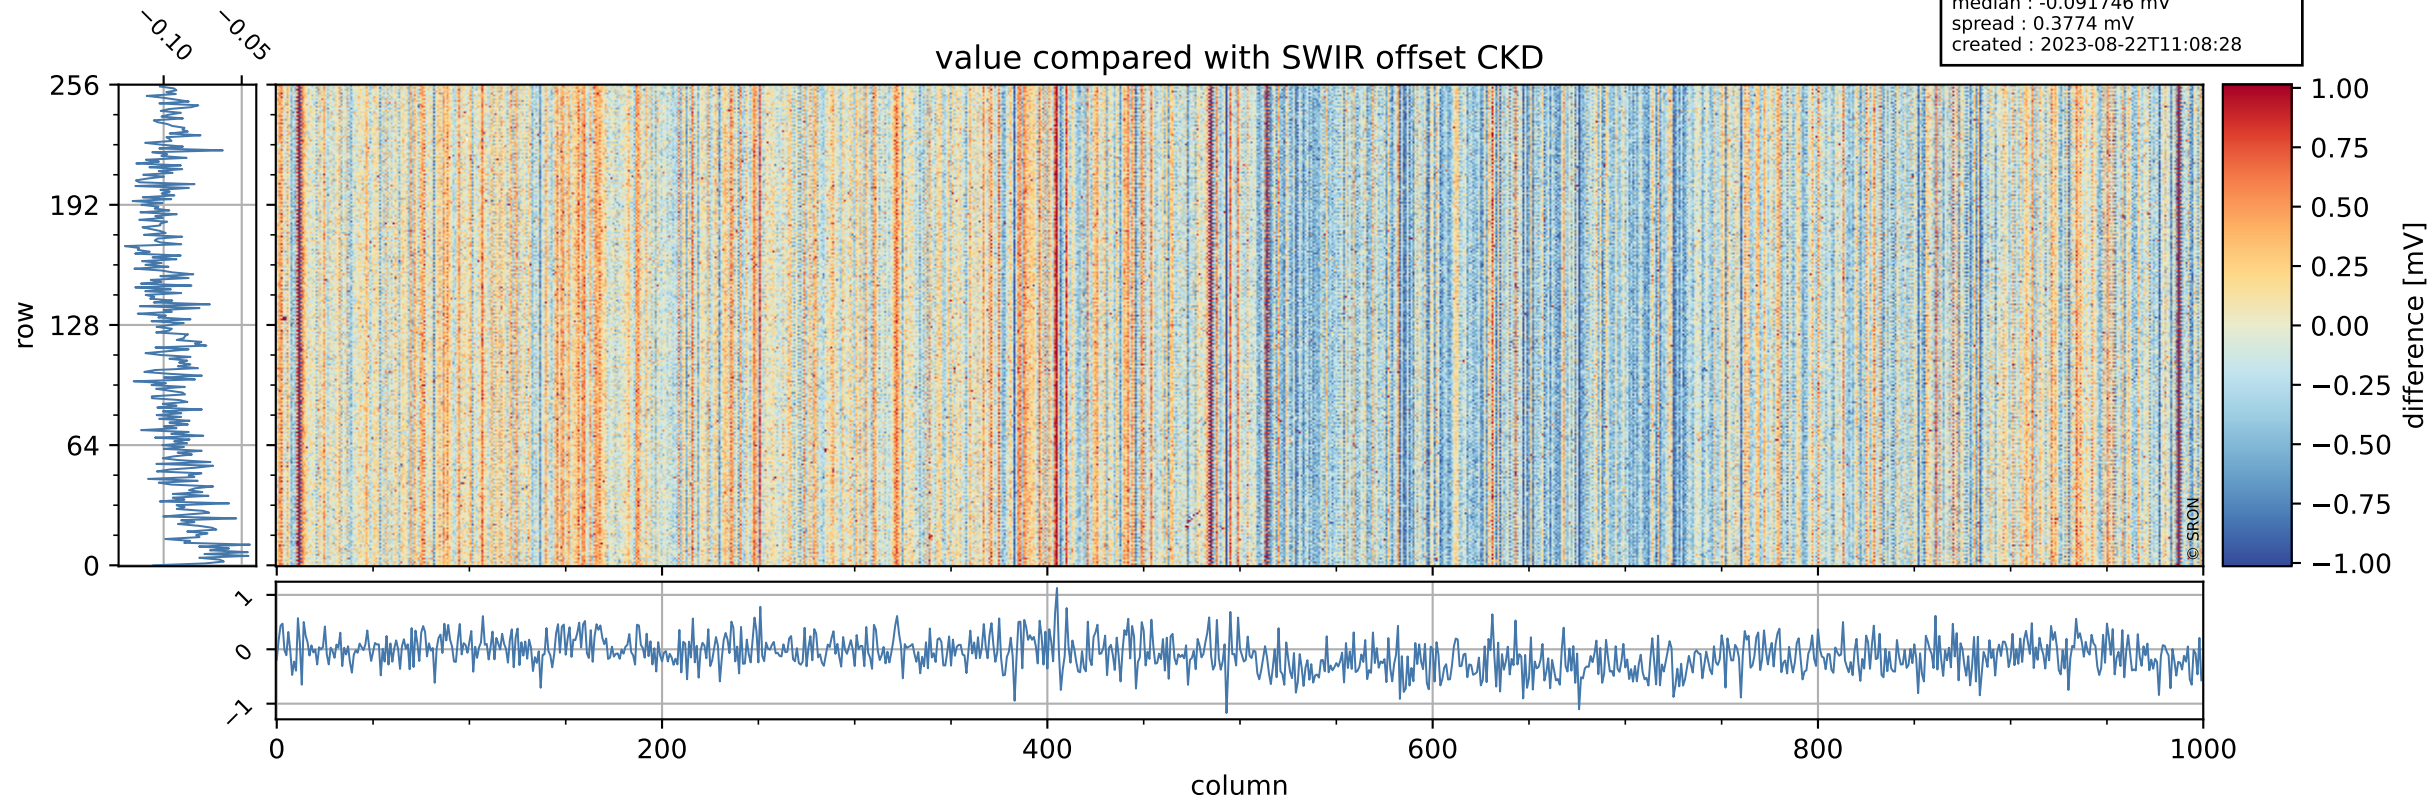

## value detector map

# Tropomi SWIR offset (beta nominal)

orbits : 18 in [15427, 15472]  
coverage : 2020-10-04 / 2020-10-07  
median : 28.879  $\mu\text{V}$   
spread : 14.718  $\mu\text{V}$   
created : 2023-08-22T11:08:27

# Tropomi SWIR offset (beta nominal)

orbits : 18 in [15427, 15472]  
coverage : 2020-10-04 / 2020-10-07  
median : -0.091746 mV  
spread : 0.3774 mV  
created : 2023-08-22T11:08:28

value compared with SWIR offset CKD

# Tropomi SWIR offset (beta nominal) ground-tracks of Sentinel-5P

orbits : 18 in [15427, 15472]  
coverage : 2020-10-04 / 2020-10-07  
created : 2023-08-22T11:08:28