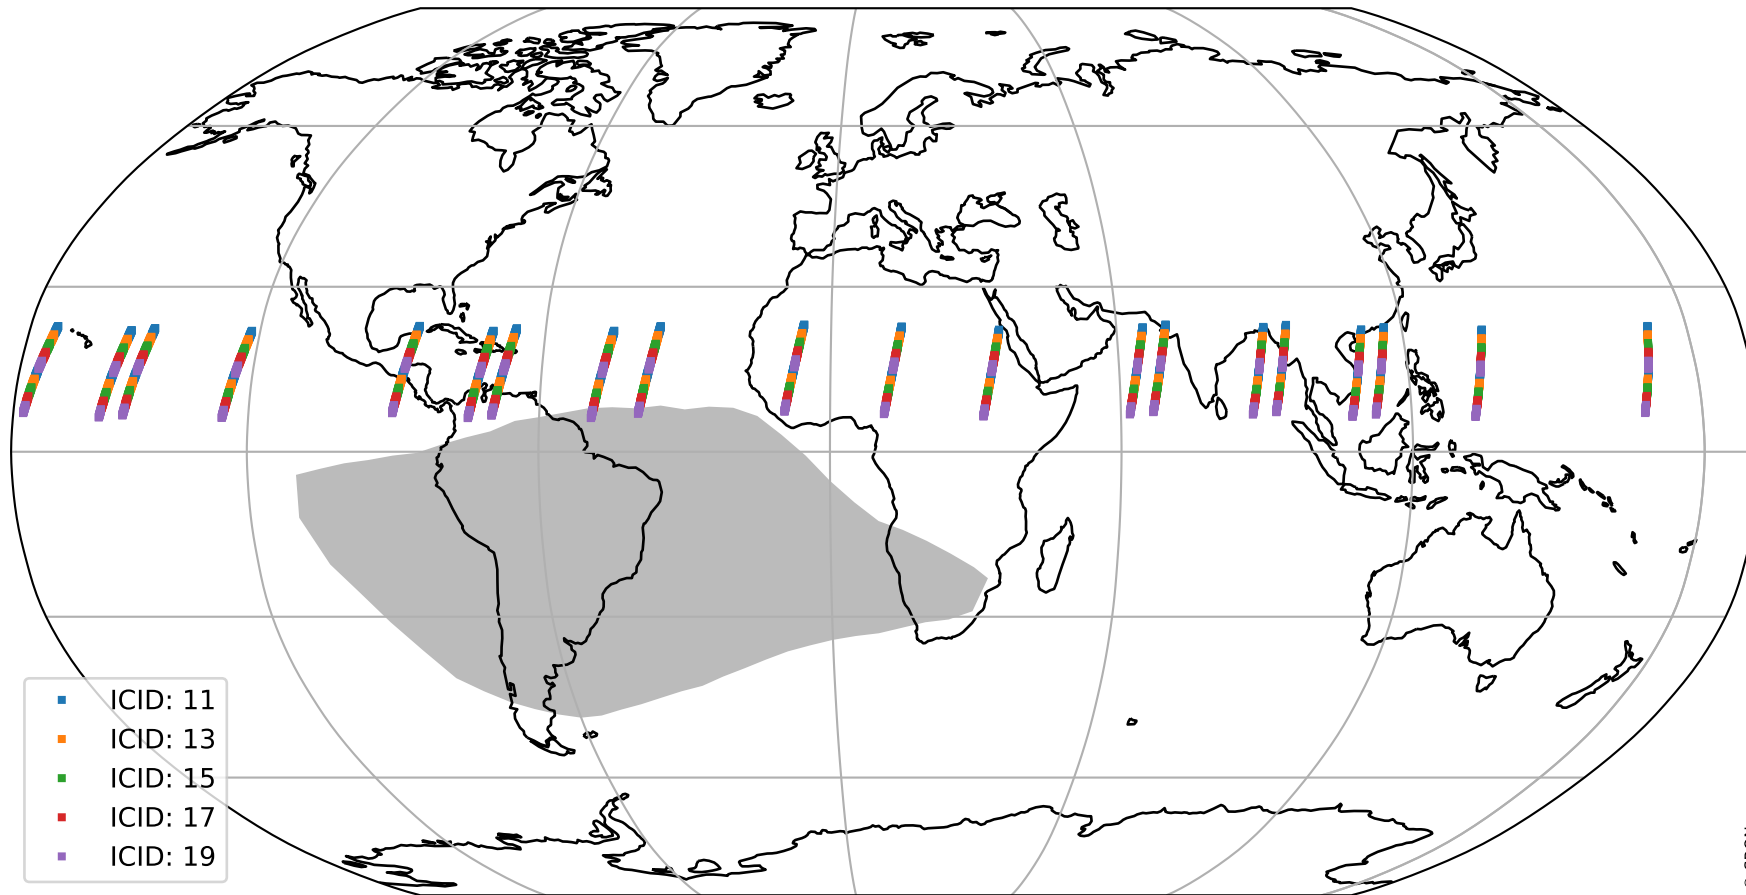

Tropomi SWIR offset (beta nominal)

orbits : 20 in [15472, 15517]
coverage : 2020-10-08 / 2020-10-11
median : 0.52593 V
spread : 0.035913 V
created : 2023-08-22T11:08:29

value detector map

Tropomi SWIR offset (beta nominal)

orbits : 20 in [15472, 15517]
coverage : 2020-10-08 / 2020-10-11
median : 28.888 μV
spread : 14.671 μV
created : 2023-08-22T11:08:29

Tropomi SWIR offset (beta nominal)

orbits : 20 in [15472, 15517]
coverage : 2020-10-08 / 2020-10-11
median : -0.08928 mV
spread : 0.37864 mV
created : 2023-08-22T11:08:30

value compared with SWIR offset CKD

Tropomi SWIR offset (beta nominal) ground-tracks of Sentinel-5P

orbits : 20 in [15472, 15517]
coverage : 2020-10-08 / 2020-10-11
created : 2023-08-22T11:08:30

Tropomi SWIR offset (beta nominal)

orbits : [1867, 15517]
coverage : 2018-02-20 / 2020-10-11
created : 2023-08-22T11:08:30

trend of detector median & temperatures