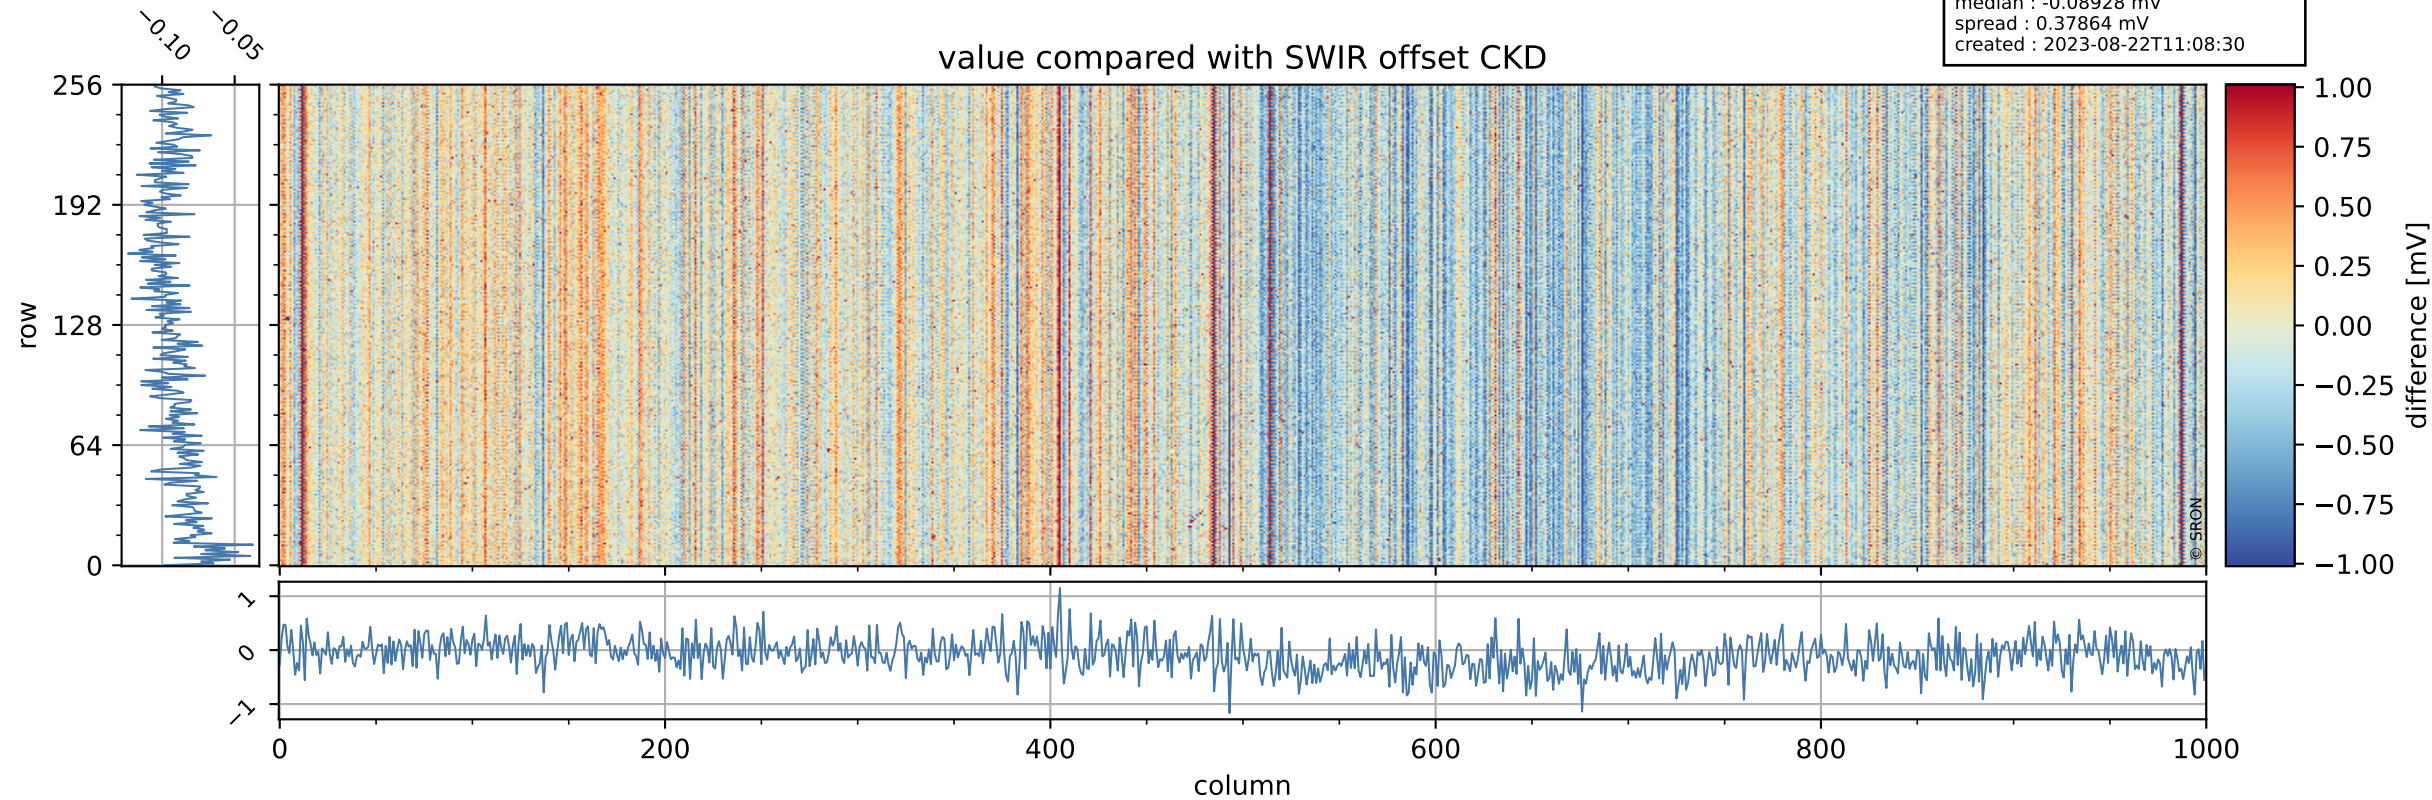

Tropomi SWIR offset (beta nominal)

orbits : 20 in [15472, 15517]
coverage : 2020-10-08 / 2020-10-11
median : 0.52593 V
spread : 0.035913 V
created : 2023-08-22T11:08:29

value detector map

Tropomi SWIR offset (beta nominal)

orbits : 20 in [15472, 15517]
coverage : 2020-10-08 / 2020-10-11
median : 28.888 μV
spread : 14.671 μV
created : 2023-08-22T11:08:29

Tropomi SWIR offset (beta nominal)

orbits : 20 in [15472, 15517]
coverage : 2020-10-08 / 2020-10-11
median : -0.08928 mV
spread : 0.37864 mV
created : 2023-08-22T11:08:30

value compared with SWIR offset CKD

Tropomi SWIR offset (beta nominal) ground-tracks of Sentinel-5P

orbits : 20 in [15472, 15517]
coverage : 2020-10-08 / 2020-10-11
created : 2023-08-22T11:08:30

Tropomi SWIR offset (beta nominal)

orbits : [1867, 15517]
coverage : 2018-02-20 / 2020-10-11
created : 2023-08-22T11:08:30

trend of detector median & temperatures