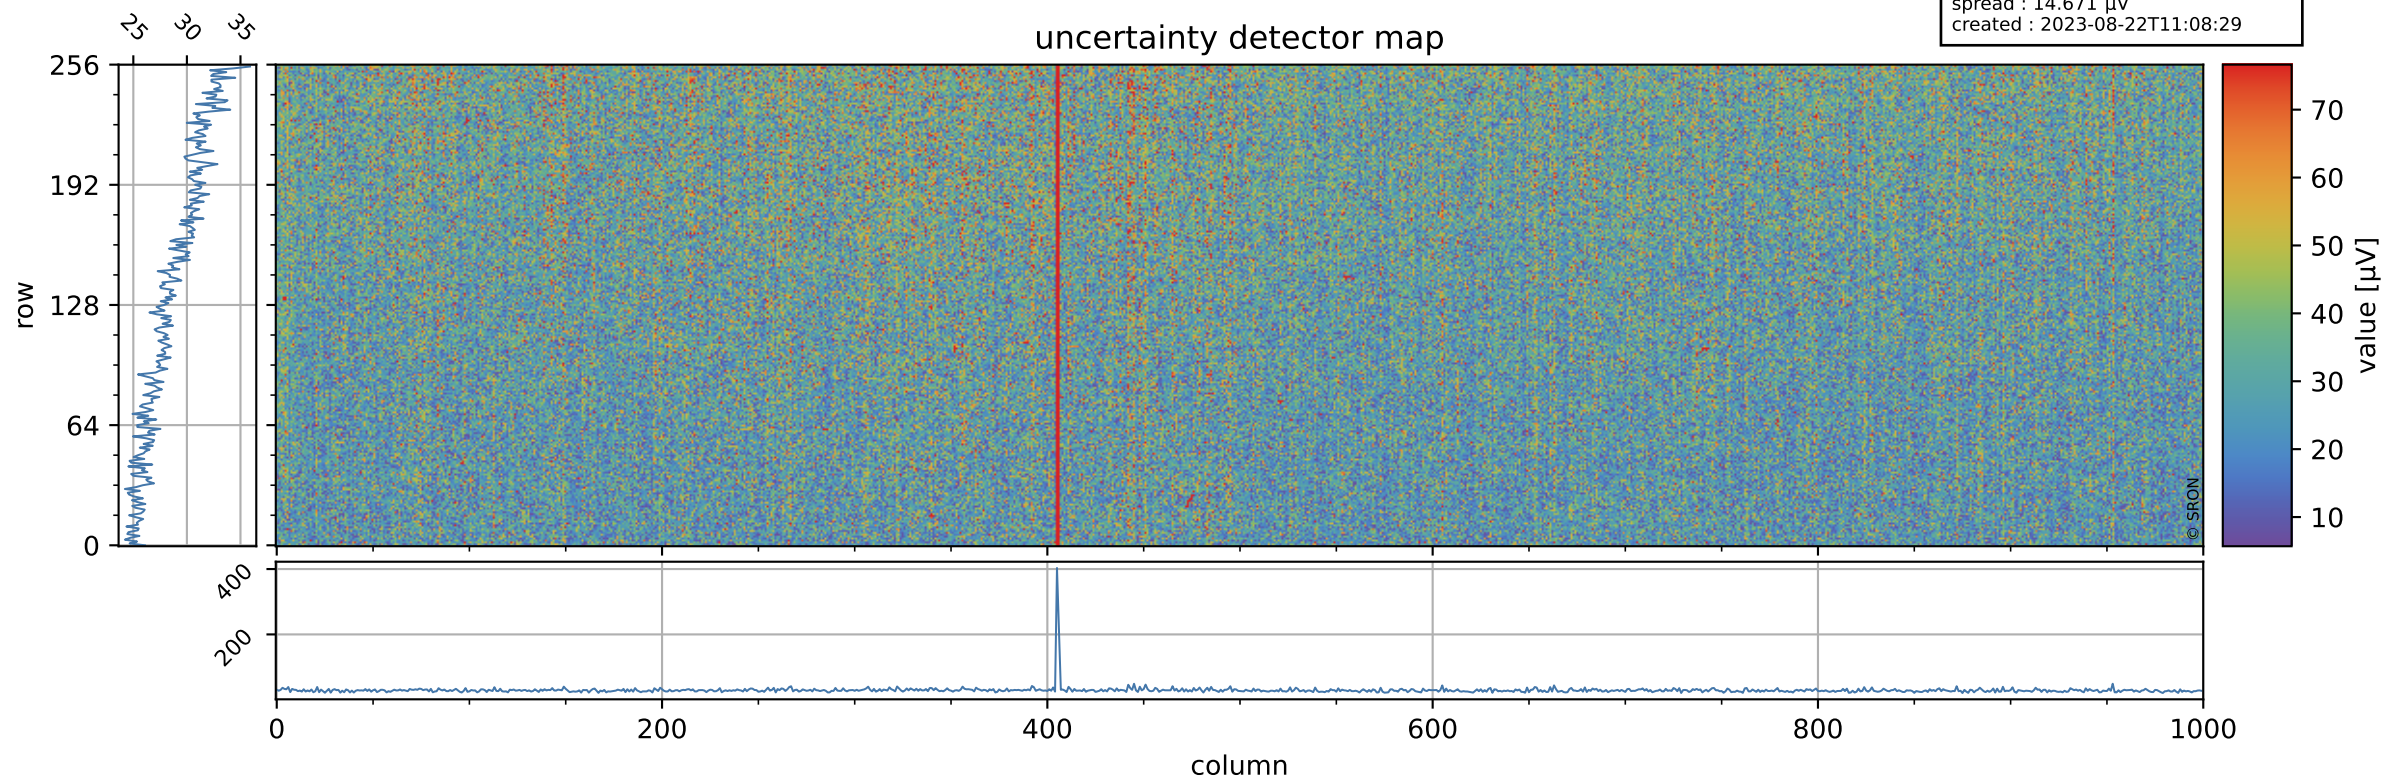

Tropomi SWIR offset (beta nominal)

orbits : 20 in [15472, 15517]
coverage : 2020-10-08 / 2020-10-11
median : 0.52593 V
spread : 0.035913 V
created : 2023-08-22T11:08:29

value detector map

Tropomi SWIR offset (beta nominal)

orbits : 20 in [15472, 15517]
coverage : 2020-10-08 / 2020-10-11
median : 28.888 μV
spread : 14.671 μV
created : 2023-08-22T11:08:29

Tropomi SWIR offset (beta nominal)

orbits : 20 in [15472, 15517]
coverage : 2020-10-08 / 2020-10-11
median : -0.08928 mV
spread : 0.37864 mV
created : 2023-08-22T11:08:30

value compared with SWIR offset CKD

Tropomi SWIR offset (beta nominal) ground-tracks of Sentinel-5P

orbits : 20 in [15472, 15517]
coverage : 2020-10-08 / 2020-10-11
created : 2023-08-22T11:08:30

Tropomi SWIR offset (beta nominal)

orbits : [1867, 15517]
coverage : 2018-02-20 / 2020-10-11
created : 2023-08-22T11:08:30

trend of detector median & temperatures