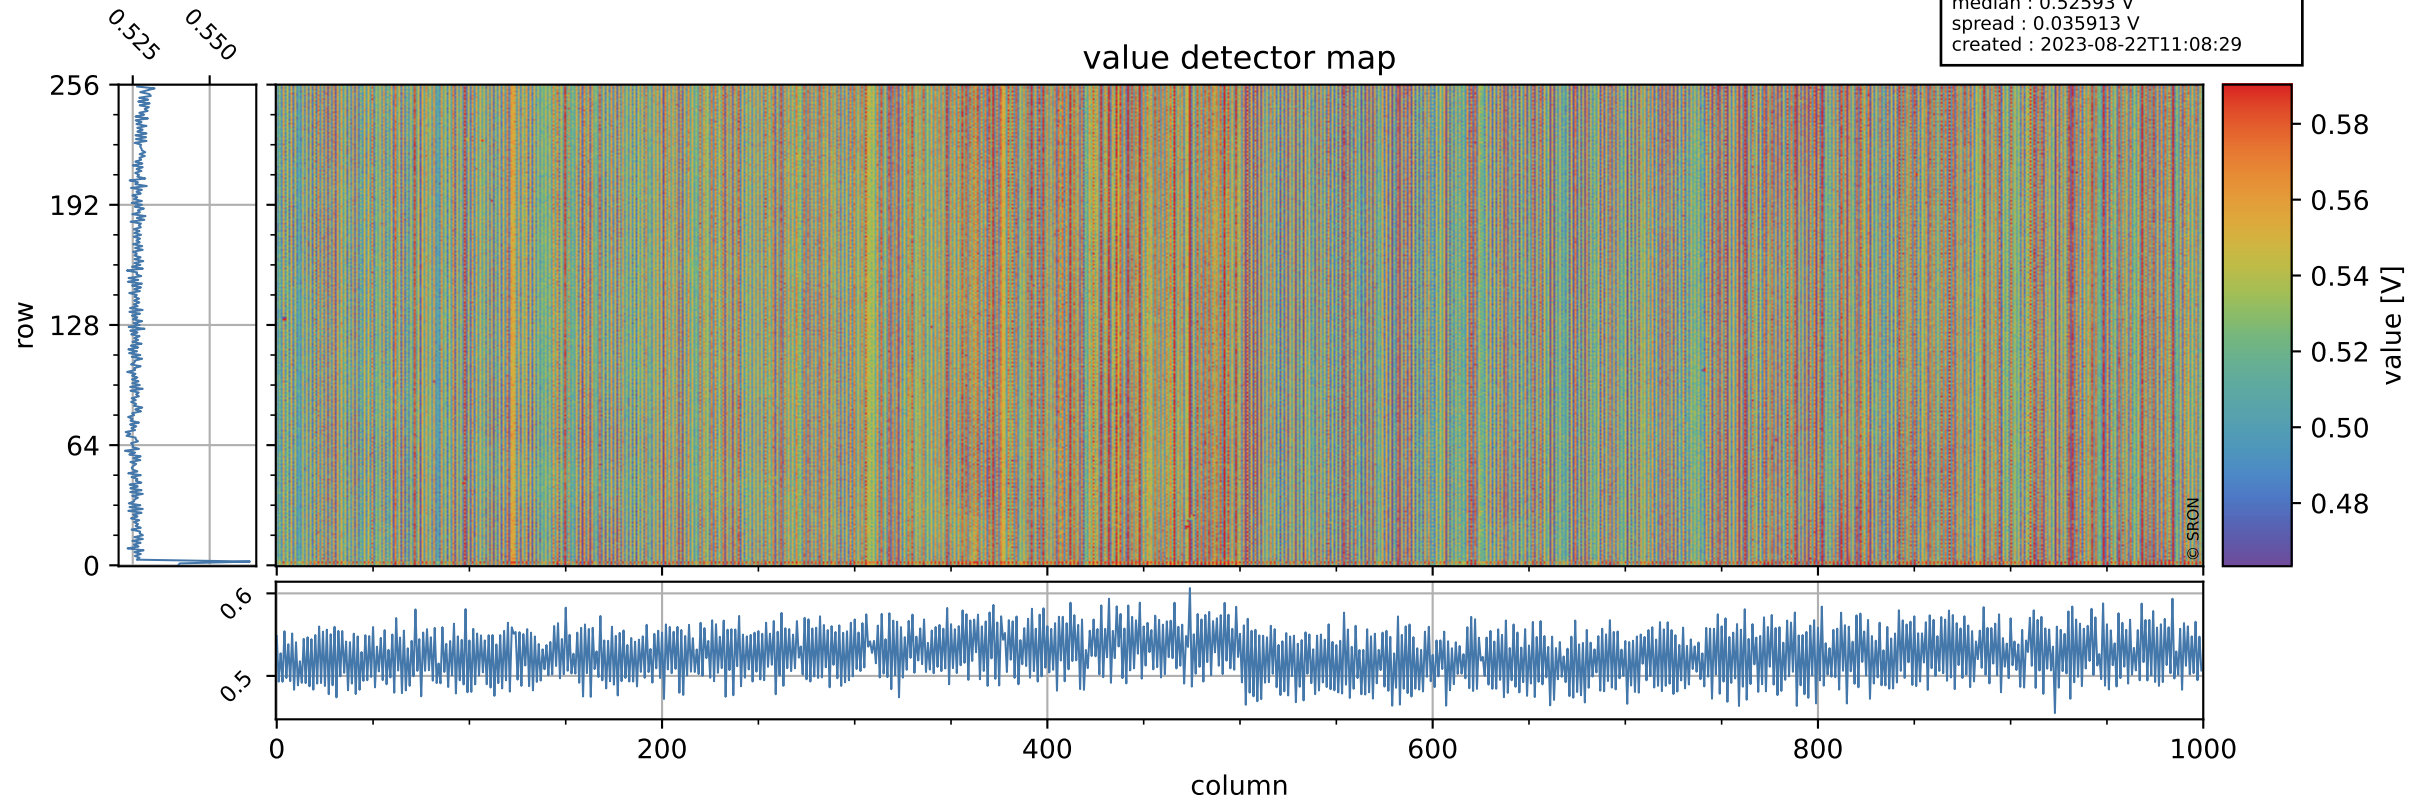

Tropomi SWIR offset (beta nominal)

orbits : 20 in [15472, 15517]
coverage : 2020-10-08 / 2020-10-11
median : 0.52593 V
spread : 0.035913 V
created : 2023-08-22T11:08:29

value detector map

Tropomi SWIR offset (beta nominal)

orbits : 20 in [15472, 15517]
coverage : 2020-10-08 / 2020-10-11
median : 28.888 μV
spread : 14.671 μV
created : 2023-08-22T11:08:29

Tropomi SWIR offset (beta nominal)

orbits : 20 in [15472, 15517]
coverage : 2020-10-08 / 2020-10-11
median : -0.08928 mV
spread : 0.37864 mV
created : 2023-08-22T11:08:30

value compared with SWIR offset CKD

Tropomi SWIR offset (beta nominal) ground-tracks of Sentinel-5P

orbits : 20 in [15472, 15517]
coverage : 2020-10-08 / 2020-10-11
created : 2023-08-22T11:08:30

Tropomi SWIR offset (beta nominal)

orbits : [1867, 15517]
coverage : 2018-02-20 / 2020-10-11
created : 2023-08-22T11:08:30

trend of detector median & temperatures