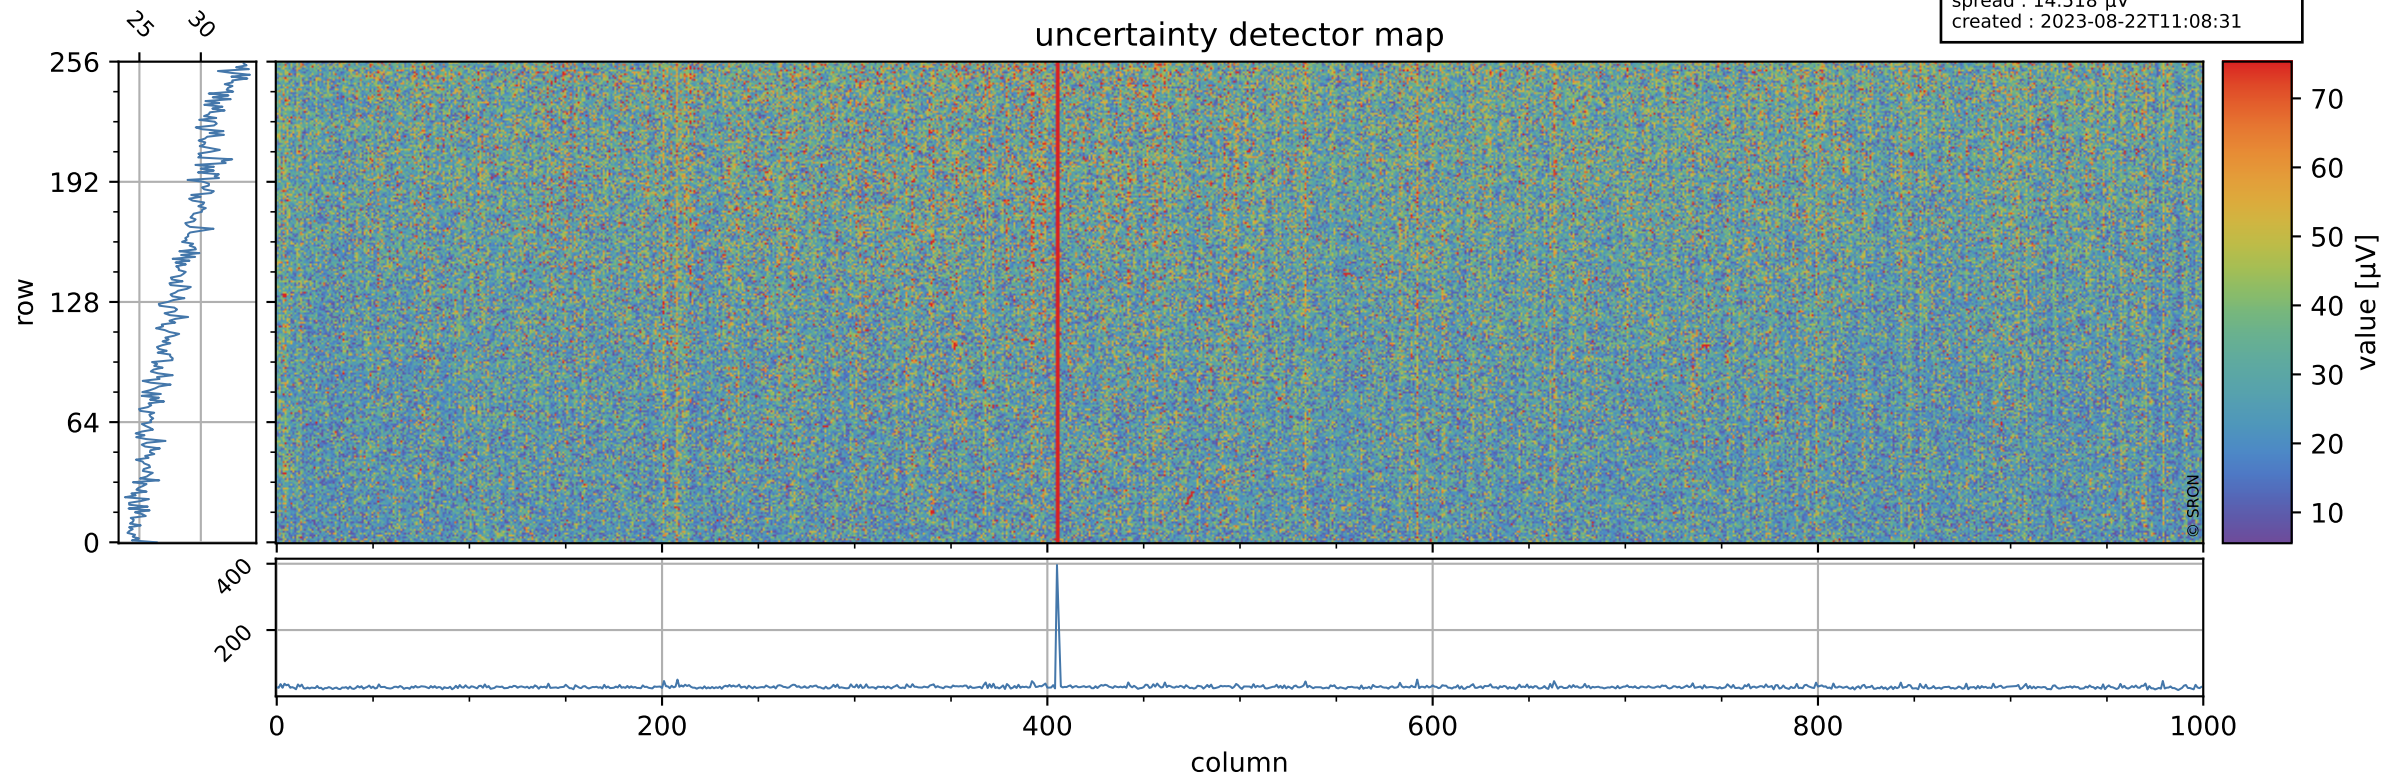

# Tropomi SWIR offset (beta nominal)

orbits : 19 in [15517, 15562]  
coverage : 2020-10-11 / 2020-10-14  
median : 0.52593 V  
spread : 0.035911 V  
created : 2023-08-22T11:08:31

## value detector map

# Tropomi SWIR offset (beta nominal)

orbits : 19 in [15517, 15562]  
coverage : 2020-10-11 / 2020-10-14  
median : 28.467  $\mu\text{V}$   
spread : 14.518  $\mu\text{V}$   
created : 2023-08-22T11:08:31

# Tropomi SWIR offset (beta nominal) ground-tracks of Sentinel-5P

orbits : 19 in [15517, 15562]  
coverage : 2020-10-11 / 2020-10-14  
created : 2023-08-22T11:08:32