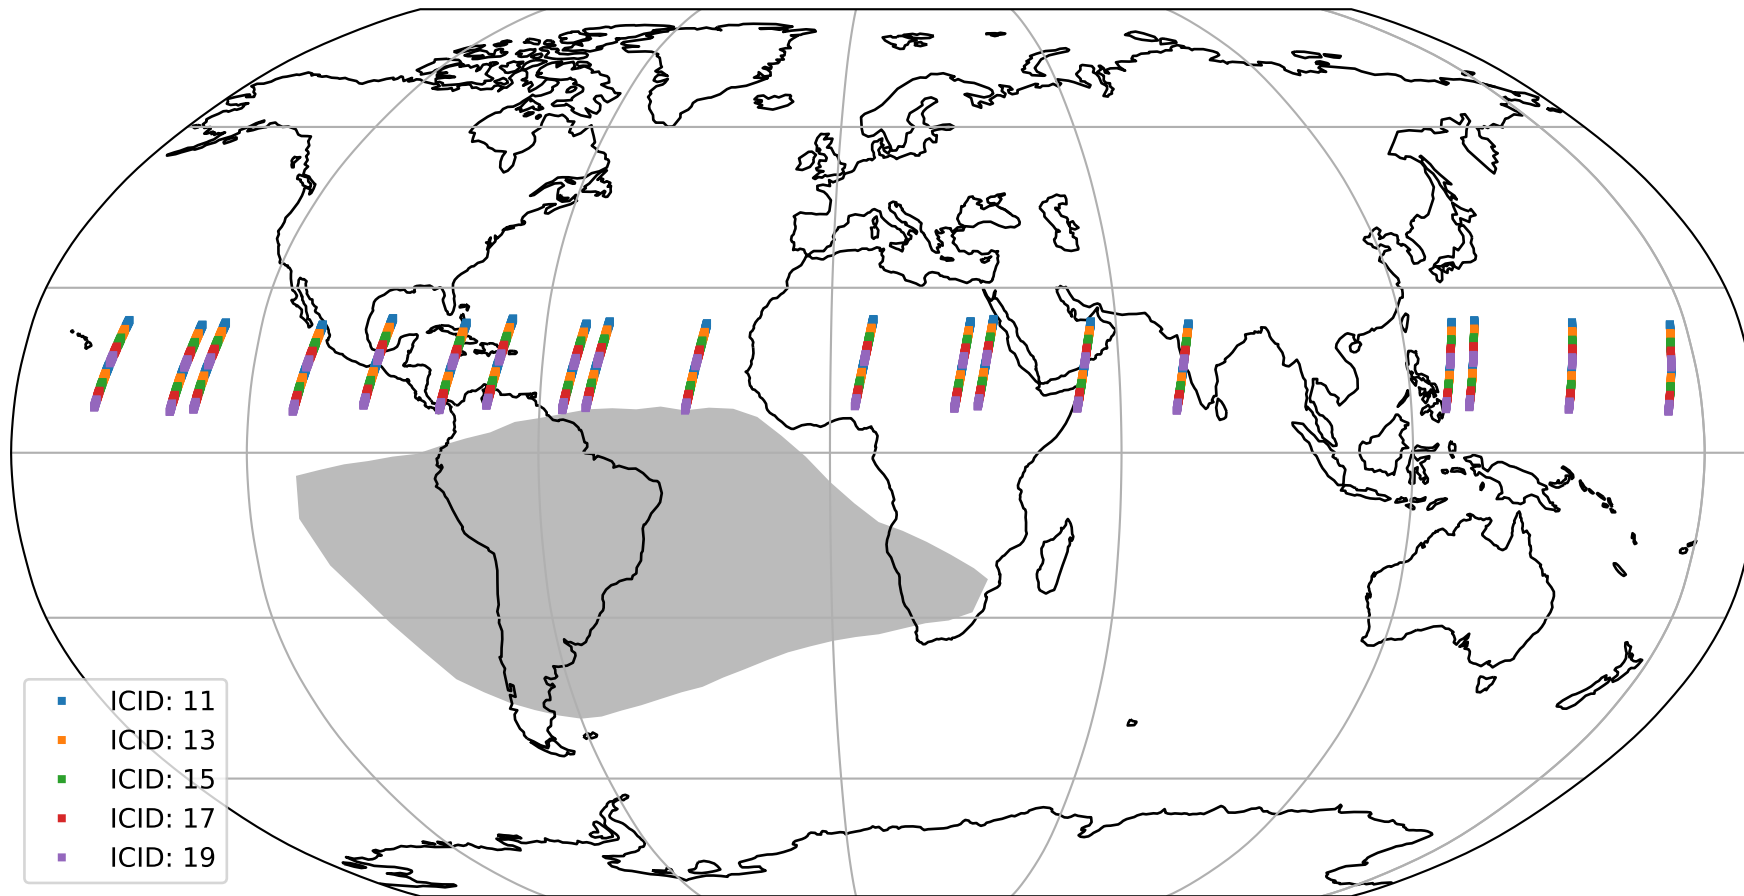

# Tropomi SWIR offset (beta nominal)

orbits : 19 in [15517, 15562]  
coverage : 2020-10-11 / 2020-10-14  
median : 28.467  $\mu\text{V}$   
spread : 14.518  $\mu\text{V}$   
created : 2023-08-22T11:08:31

# Tropomi SWIR offset (beta nominal)

orbits : 19 in [15517, 15562]  
coverage : 2020-10-11 / 2020-10-14  
median : -0.083481 mV  
spread : 0.37699 mV  
created : 2023-08-22T11:08:32

value compared with SWIR offset CKD

# Tropomi SWIR offset (beta nominal) ground-tracks of Sentinel-5P

orbits : 19 in [15517, 15562]  
coverage : 2020-10-11 / 2020-10-14  
created : 2023-08-22T11:08:32

# Tropomi SWIR offset (beta nominal)

orbits : [1867, 15562]  
coverage : 2018-02-20 / 2020-10-14  
created : 2023-08-22T11:08:32