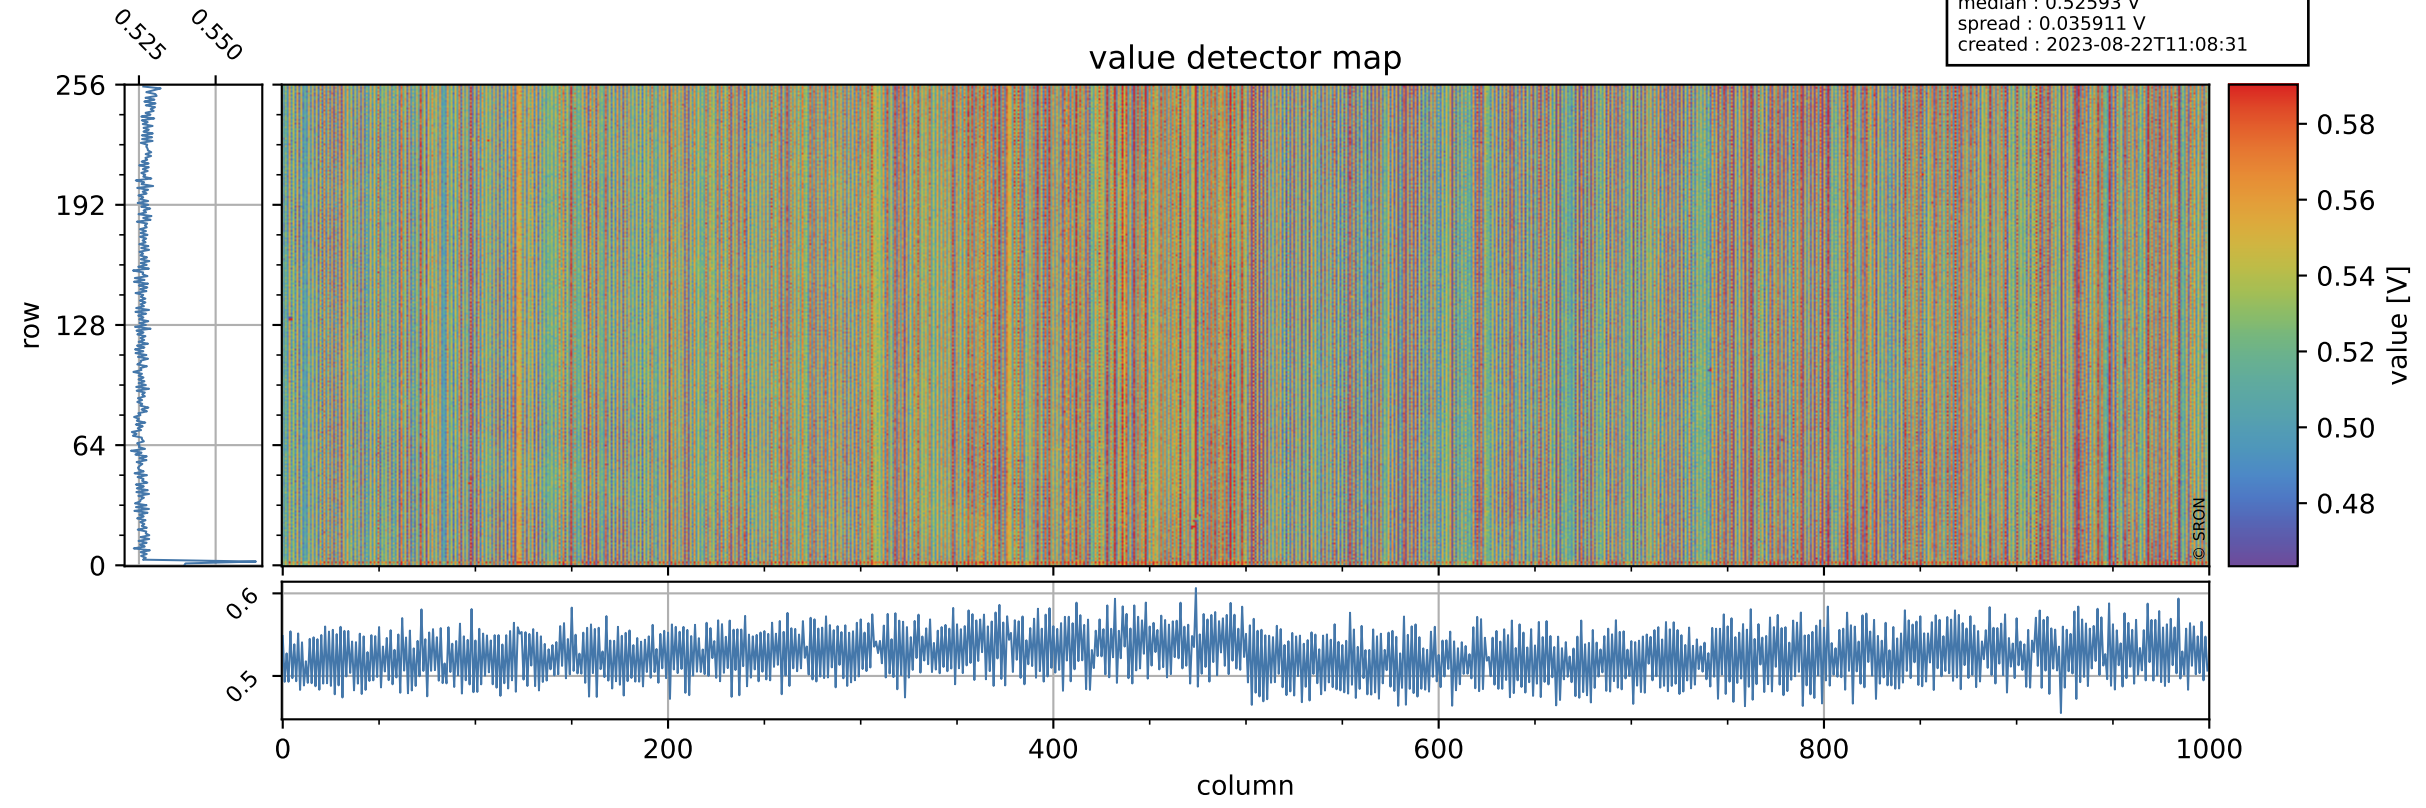

# Tropomi SWIR offset (beta nominal)

orbits : 19 in [15517, 15562]  
coverage : 2020-10-11 / 2020-10-14  
median : 0.52593 V  
spread : 0.035911 V  
created : 2023-08-22T11:08:31

## value detector map

# Tropomi SWIR offset (beta nominal)

orbits : 19 in [15517, 15562]  
coverage : 2020-10-11 / 2020-10-14  
median : 28.467  $\mu\text{V}$   
spread : 14.518  $\mu\text{V}$   
created : 2023-08-22T11:08:31

# Tropomi SWIR offset (beta nominal) ground-tracks of Sentinel-5P

orbits : 19 in [15517, 15562]  
coverage : 2020-10-11 / 2020-10-14  
created : 2023-08-22T11:08:32