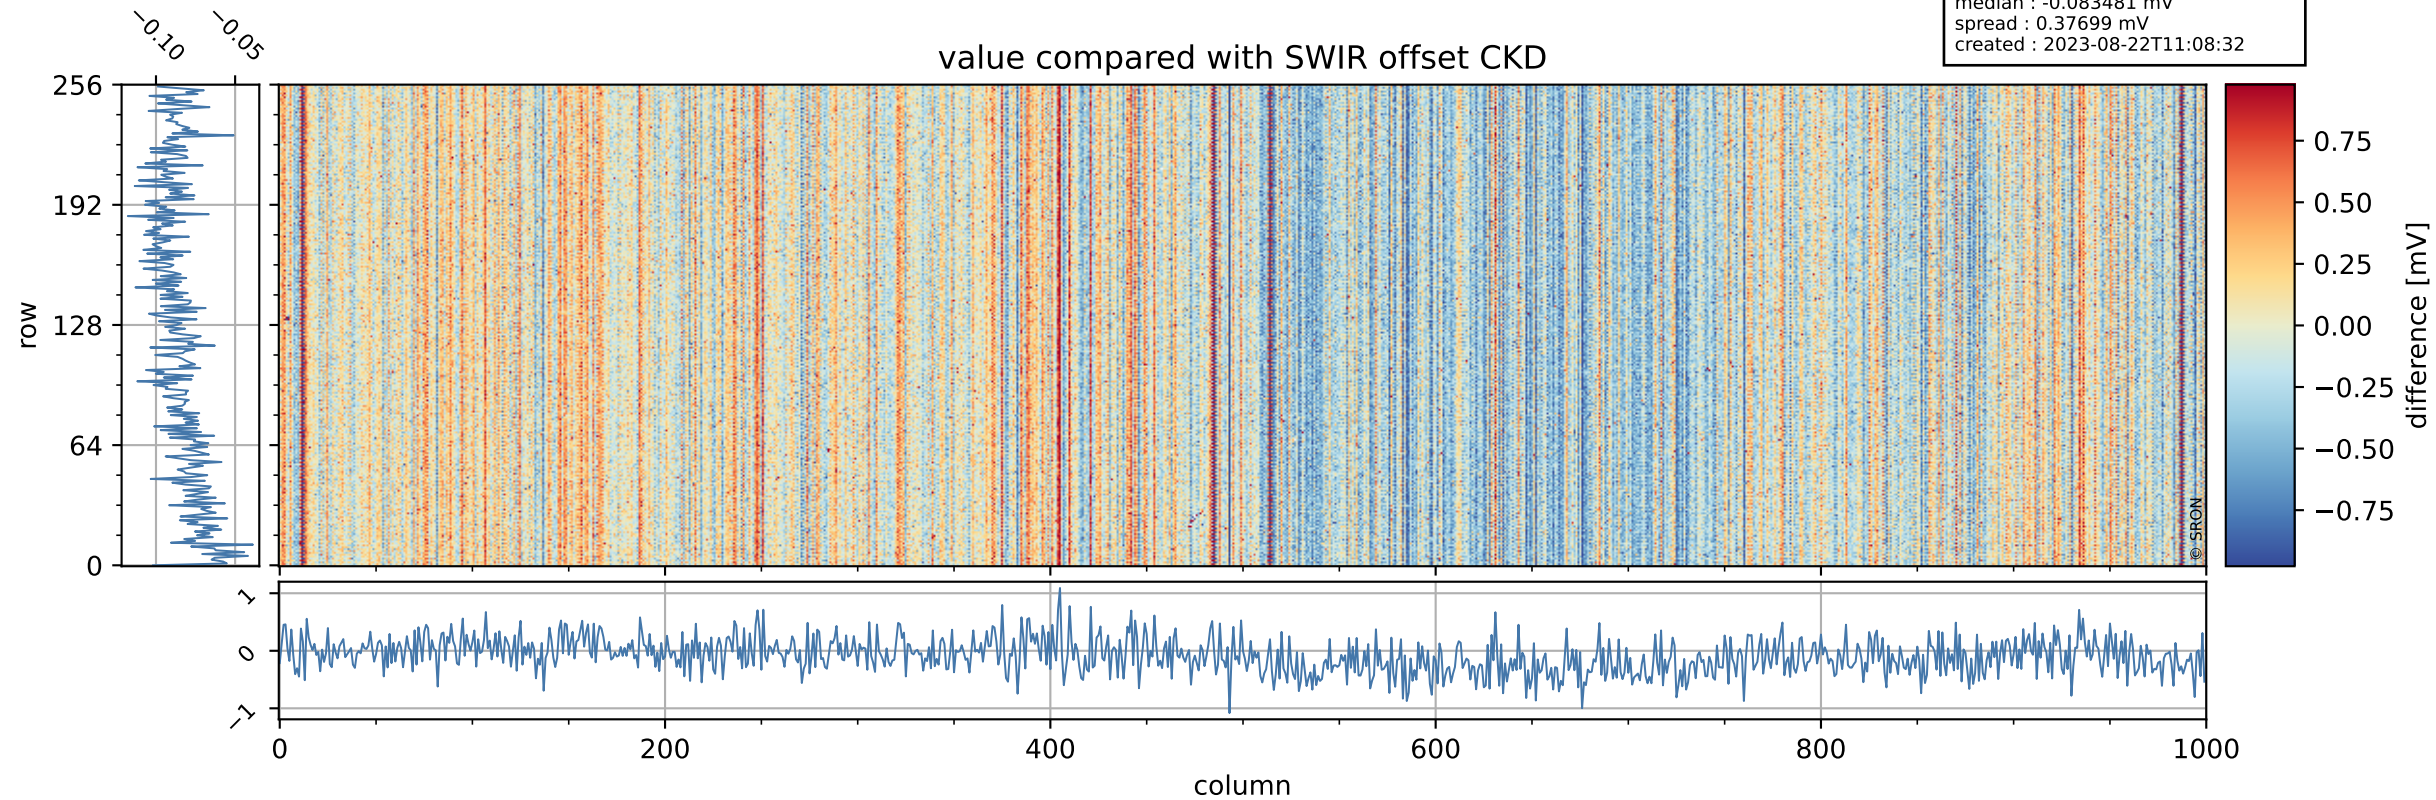

## value detector map

# Tropomi SWIR offset (beta nominal)

orbits : 19 in [15517, 15562]  
coverage : 2020-10-11 / 2020-10-14  
median : 28.467  $\mu\text{V}$   
spread : 14.518  $\mu\text{V}$   
created : 2023-08-22T11:08:31

# Tropomi SWIR offset (beta nominal)

orbits : 19 in [15517, 15562]  
coverage : 2020-10-11 / 2020-10-14  
median : -0.083481 mV  
spread : 0.37699 mV  
created : 2023-08-22T11:08:32

value compared with SWIR offset CKD

# Tropomi SWIR offset (beta nominal) ground-tracks of Sentinel-5P

orbits : 19 in [15517, 15562]  
coverage : 2020-10-11 / 2020-10-14  
created : 2023-08-22T11:08:32