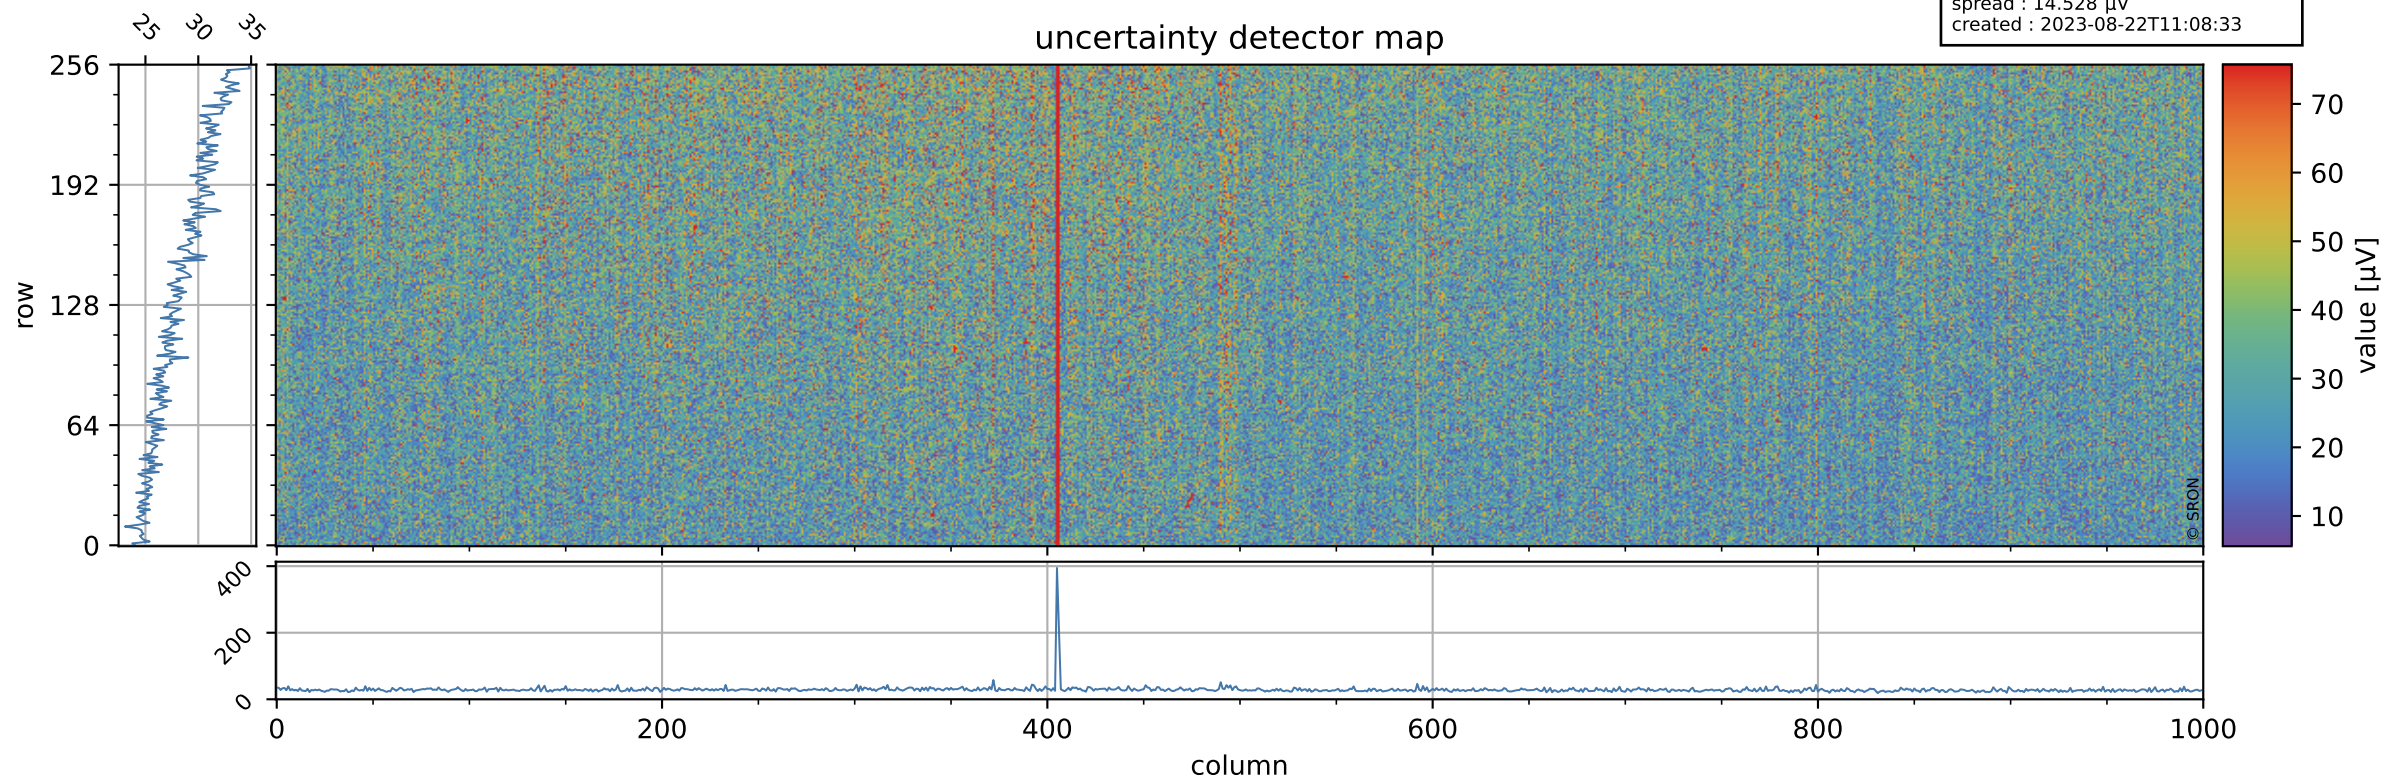

# Tropomi SWIR offset (beta nominal)

orbits : 20 in [15562, 15607]  
coverage : 2020-10-14 / 2020-10-17  
median : 0.52593 V  
spread : 0.035908 V  
created : 2023-08-22T11:08:33

## value detector map

# Tropomi SWIR offset (beta nominal)

orbits : 20 in [15562, 15607]  
coverage : 2020-10-14 / 2020-10-17  
median : 28.543  $\mu\text{V}$   
spread : 14.528  $\mu\text{V}$   
created : 2023-08-22T11:08:33

# Tropomi SWIR offset (beta nominal) ground-tracks of Sentinel-5P

orbits : 20 in [15562, 15607]  
coverage : 2020-10-14 / 2020-10-17  
created : 2023-08-22T11:08:34