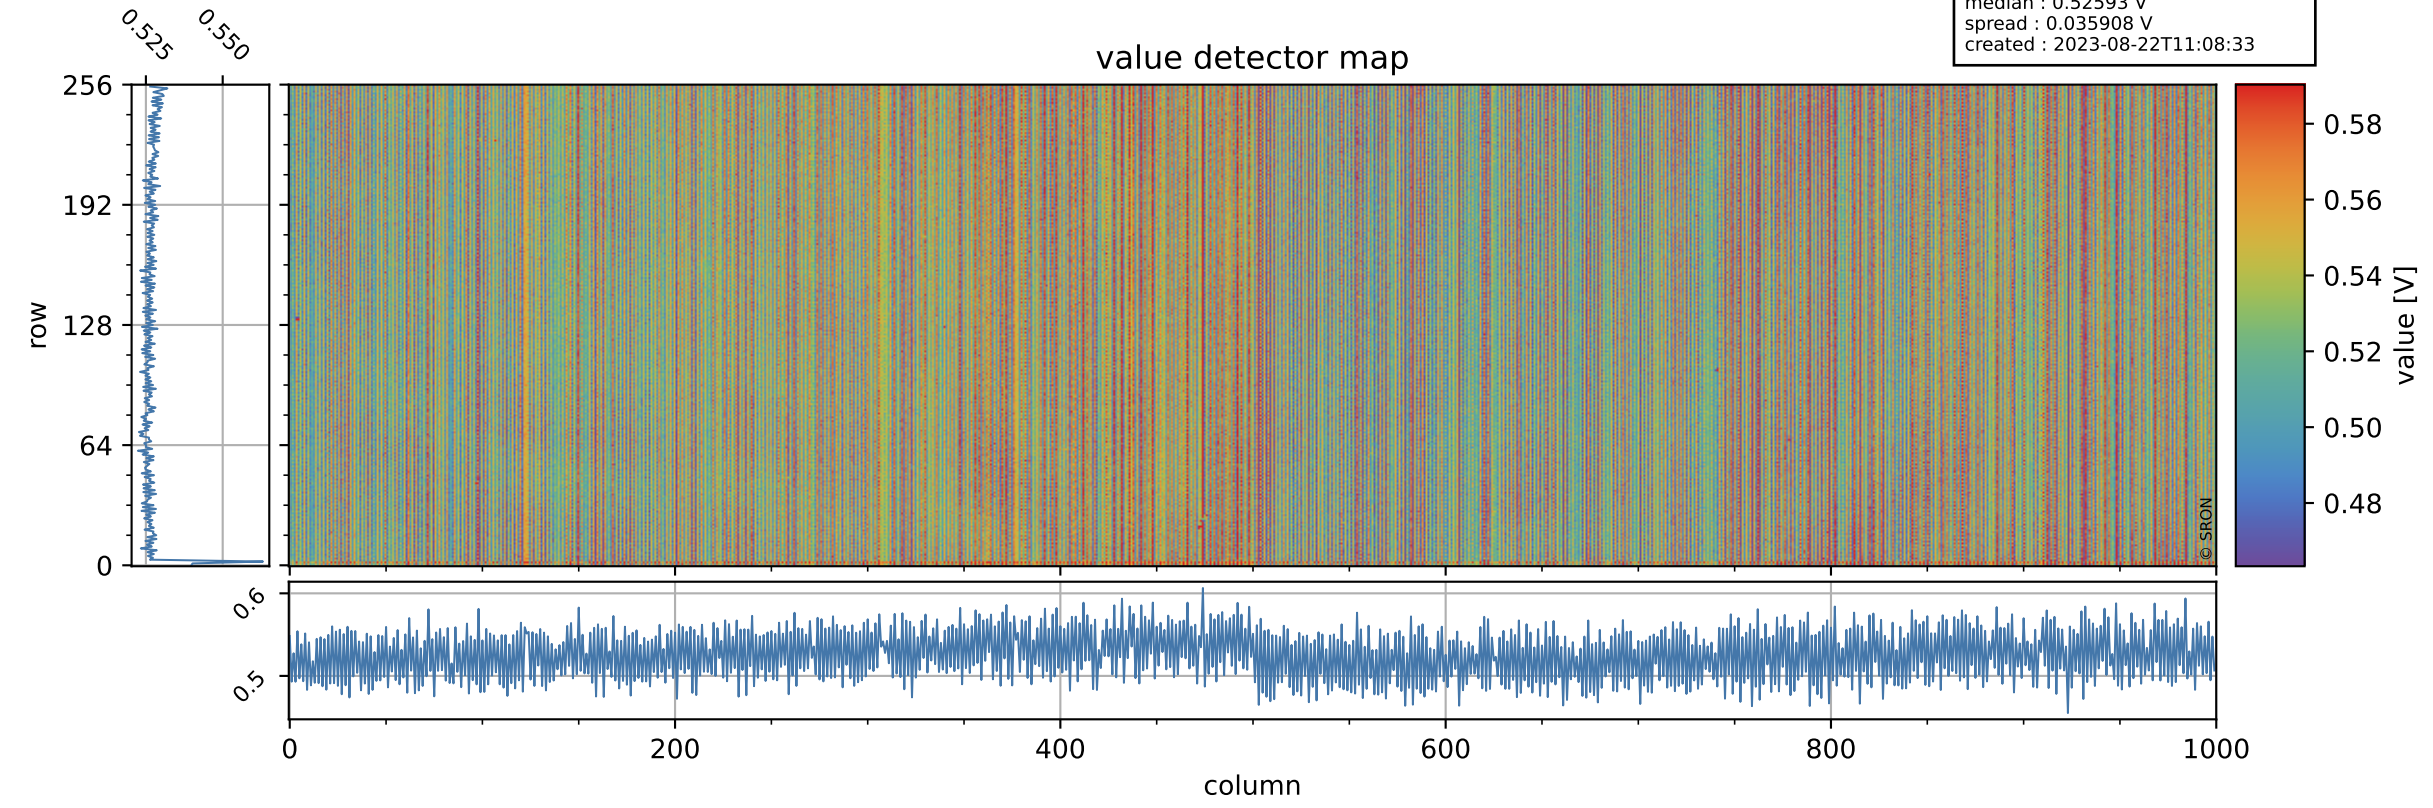

# Tropomi SWIR offset (beta nominal)

orbits : 20 in [15562, 15607]  
coverage : 2020-10-14 / 2020-10-17  
median : 0.52593 V  
spread : 0.035908 V  
created : 2023-08-22T11:08:33

## value detector map

# Tropomi SWIR offset (beta nominal)

orbits : 20 in [15562, 15607]  
coverage : 2020-10-14 / 2020-10-17  
median : 28.543  $\mu\text{V}$   
spread : 14.528  $\mu\text{V}$   
created : 2023-08-22T11:08:33

# Tropomi SWIR offset (beta nominal) ground-tracks of Sentinel-5P

orbits : 20 in [15562, 15607]  
coverage : 2020-10-14 / 2020-10-17  
created : 2023-08-22T11:08:34