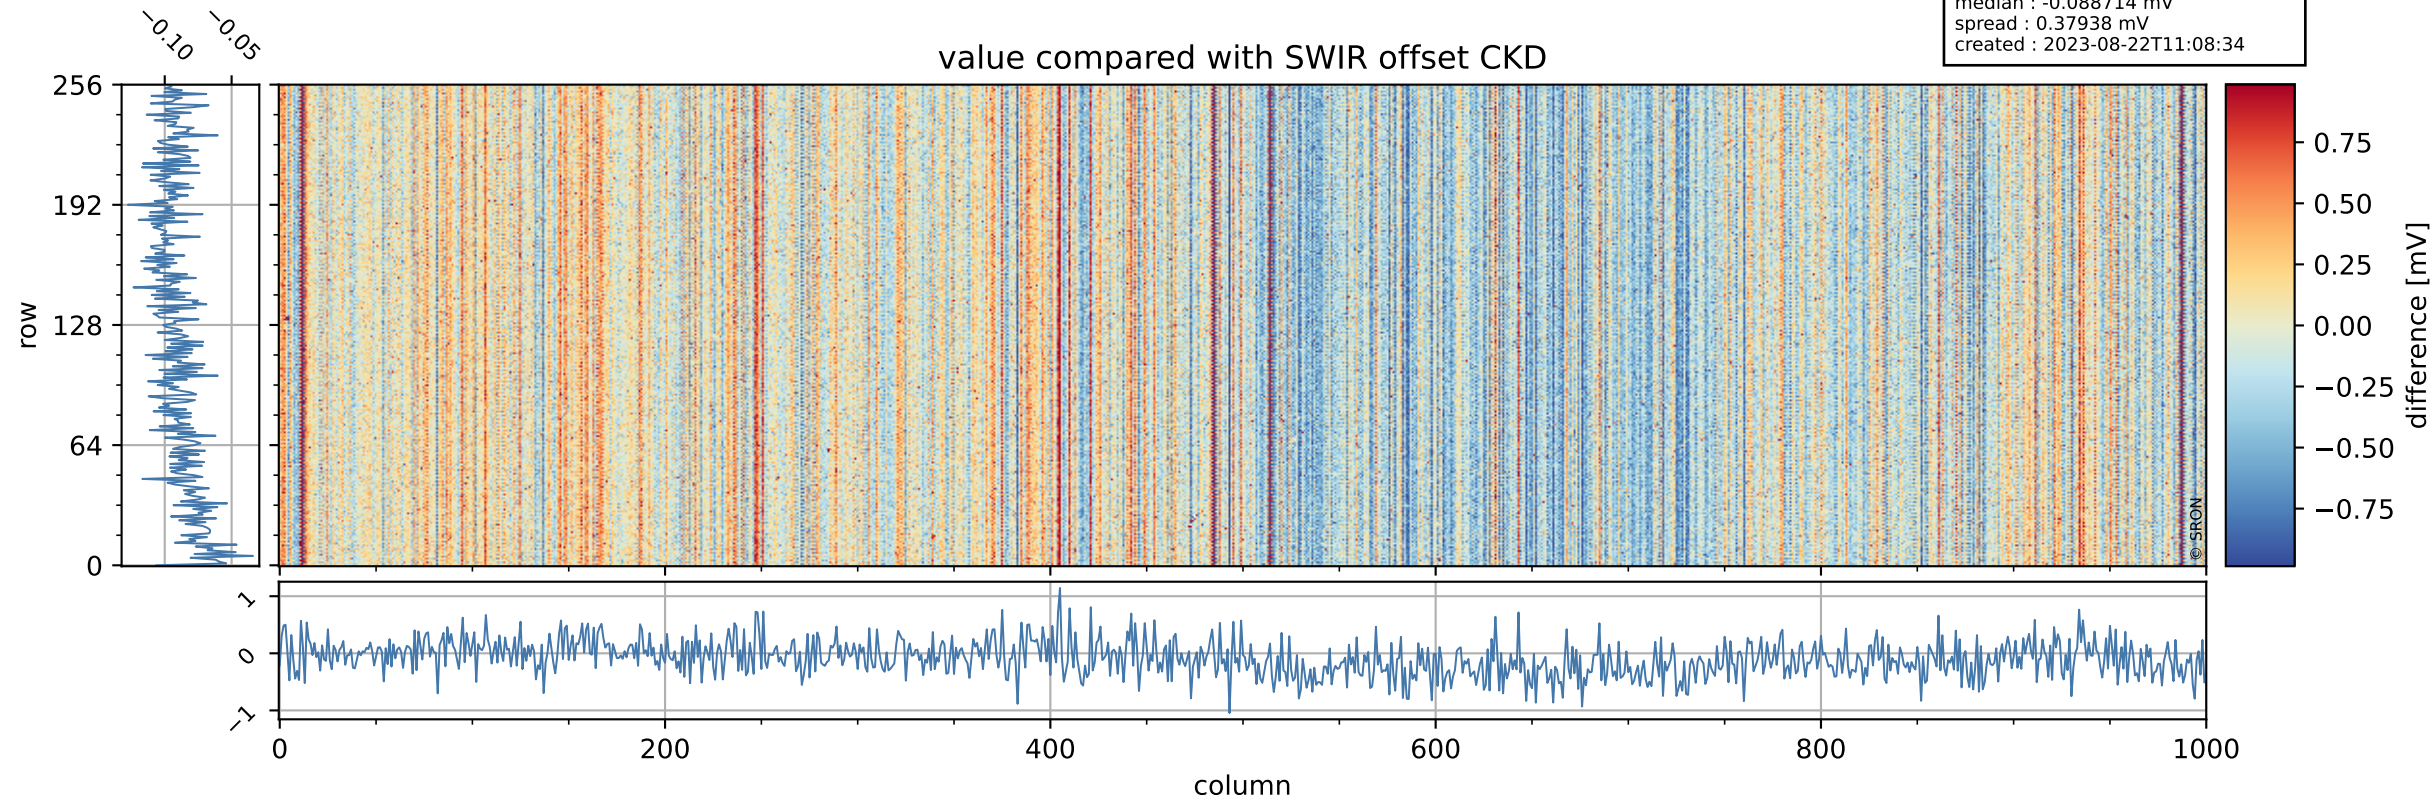

## value detector map

# Tropomi SWIR offset (beta nominal)

orbits : 20 in [15562, 15607]  
coverage : 2020-10-14 / 2020-10-17  
median : 28.543  $\mu\text{V}$   
spread : 14.528  $\mu\text{V}$   
created : 2023-08-22T11:08:33

# Tropomi SWIR offset (beta nominal)

orbits : 20 in [15562, 15607]  
coverage : 2020-10-14 / 2020-10-17  
median : -0.088714 mV  
spread : 0.37938 mV  
created : 2023-08-22T11:08:34

value compared with SWIR offset CKD

# Tropomi SWIR offset (beta nominal) ground-tracks of Sentinel-5P

orbits : 20 in [15562, 15607]  
coverage : 2020-10-14 / 2020-10-17  
created : 2023-08-22T11:08:34