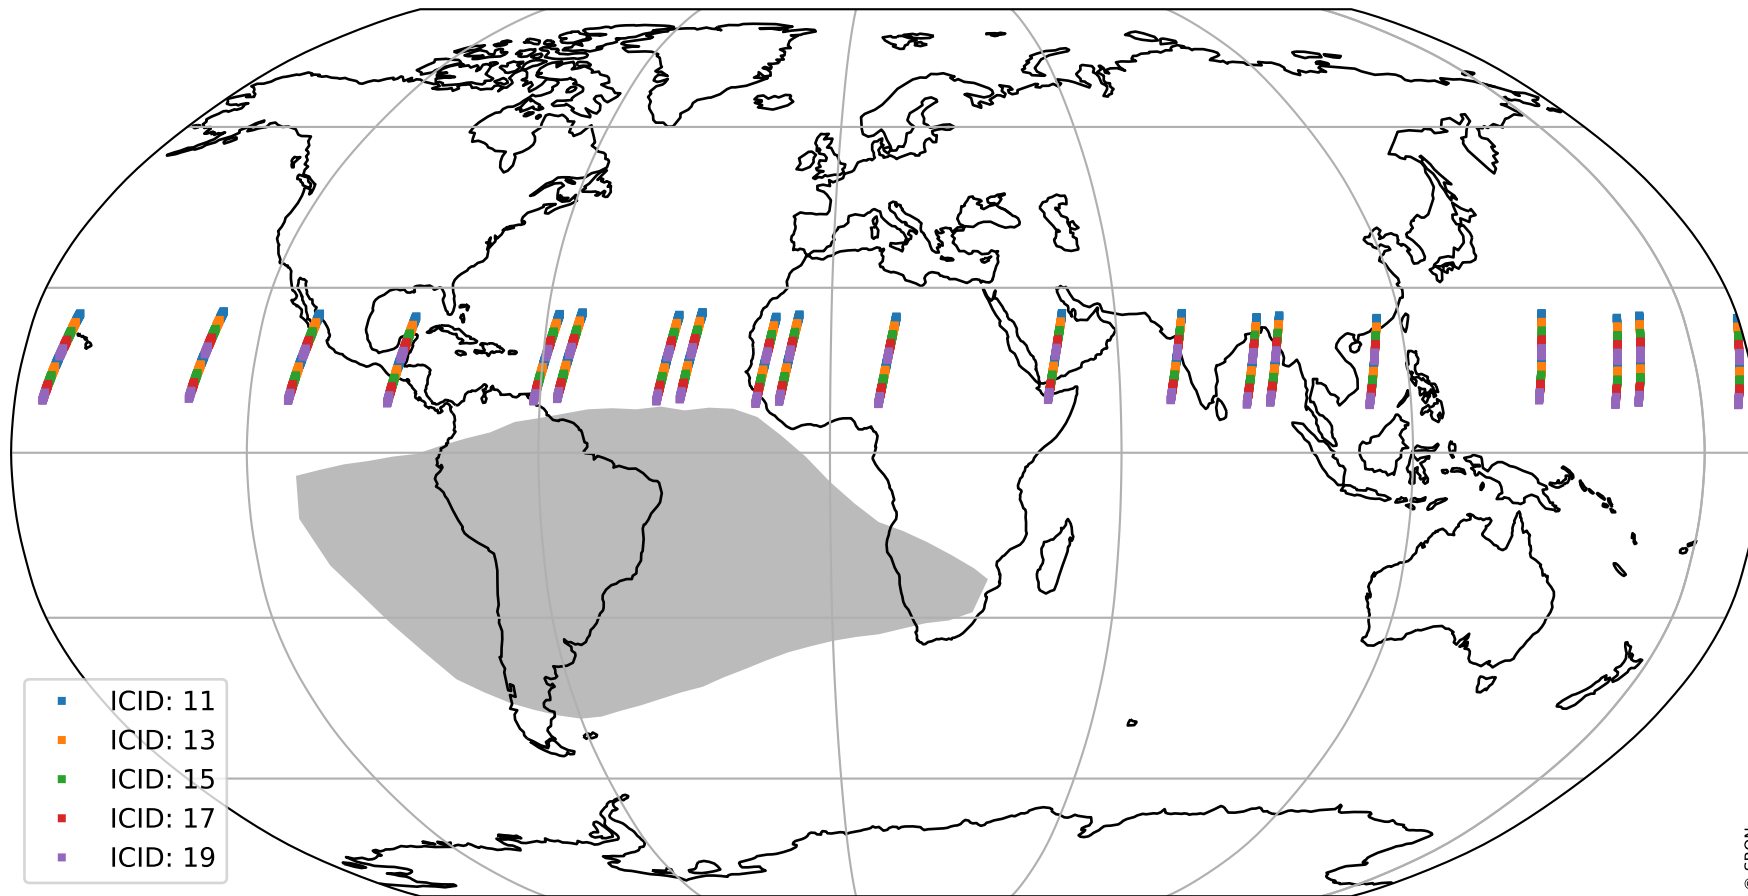

# Tropomi SWIR offset (beta nominal)

orbits : 20 in [15562, 15607]  
coverage : 2020-10-14 / 2020-10-17  
median : 28.543  $\mu\text{V}$   
spread : 14.528  $\mu\text{V}$   
created : 2023-08-22T11:08:33

# Tropomi SWIR offset (beta nominal)

orbits : 20 in [15562, 15607]  
coverage : 2020-10-14 / 2020-10-17  
median : -0.088714 mV  
spread : 0.37938 mV  
created : 2023-08-22T11:08:34

value compared with SWIR offset CKD

# Tropomi SWIR offset (beta nominal) ground-tracks of Sentinel-5P

orbits : 20 in [15562, 15607]  
coverage : 2020-10-14 / 2020-10-17  
created : 2023-08-22T11:08:34

# Tropomi SWIR offset (beta nominal)

orbits : [1867, 15607]  
coverage : 2018-02-20 / 2020-10-17  
created : 2023-08-22T11:08:34