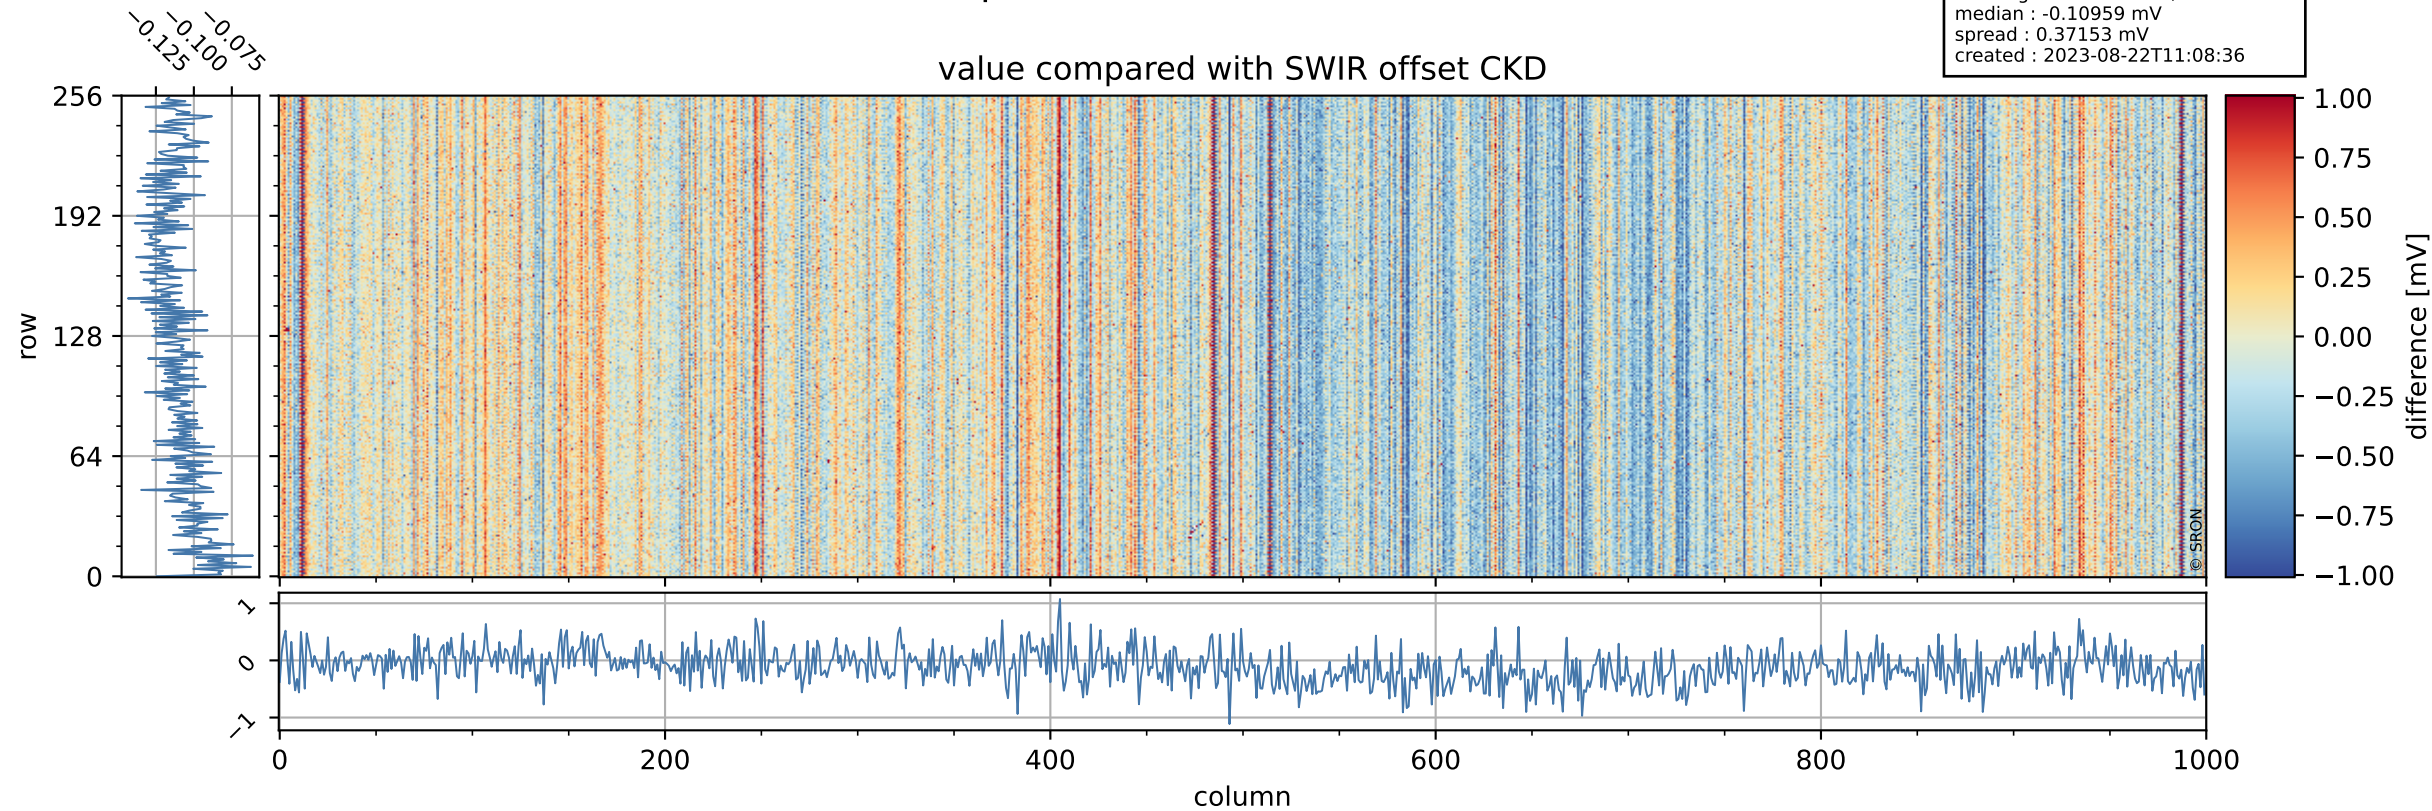

Tropomi SWIR offset (beta nominal)

orbits : 18 in [15607, 15652]
coverage : 2020-10-17 / 2020-10-20
median : 0.52591 V
spread : 0.035913 V
created : 2023-08-22T11:08:35

value detector map

Tropomi SWIR offset (beta nominal)

orbits : 18 in [15607, 15652]
coverage : 2020-10-17 / 2020-10-20
median : 28.904 μV
spread : 14.667 μV
created : 2023-08-22T11:08:35

Tropomi SWIR offset (beta nominal)

orbits : 18 in [15607, 15652]
coverage : 2020-10-17 / 2020-10-20
median : -0.10959 mV
spread : 0.37153 mV
created : 2023-08-22T11:08:36

value compared with SWIR offset CKD

Tropomi SWIR offset (beta nominal) ground-tracks of Sentinel-5P

orbits : 18 in [15607, 15652]
coverage : 2020-10-17 / 2020-10-20
created : 2023-08-22T11:08:36

Tropomi SWIR offset (beta nominal)

orbits : [1867, 15652]
coverage : 2018-02-20 / 2020-10-20
created : 2023-08-22T11:08:36

trend of detector median & temperatures