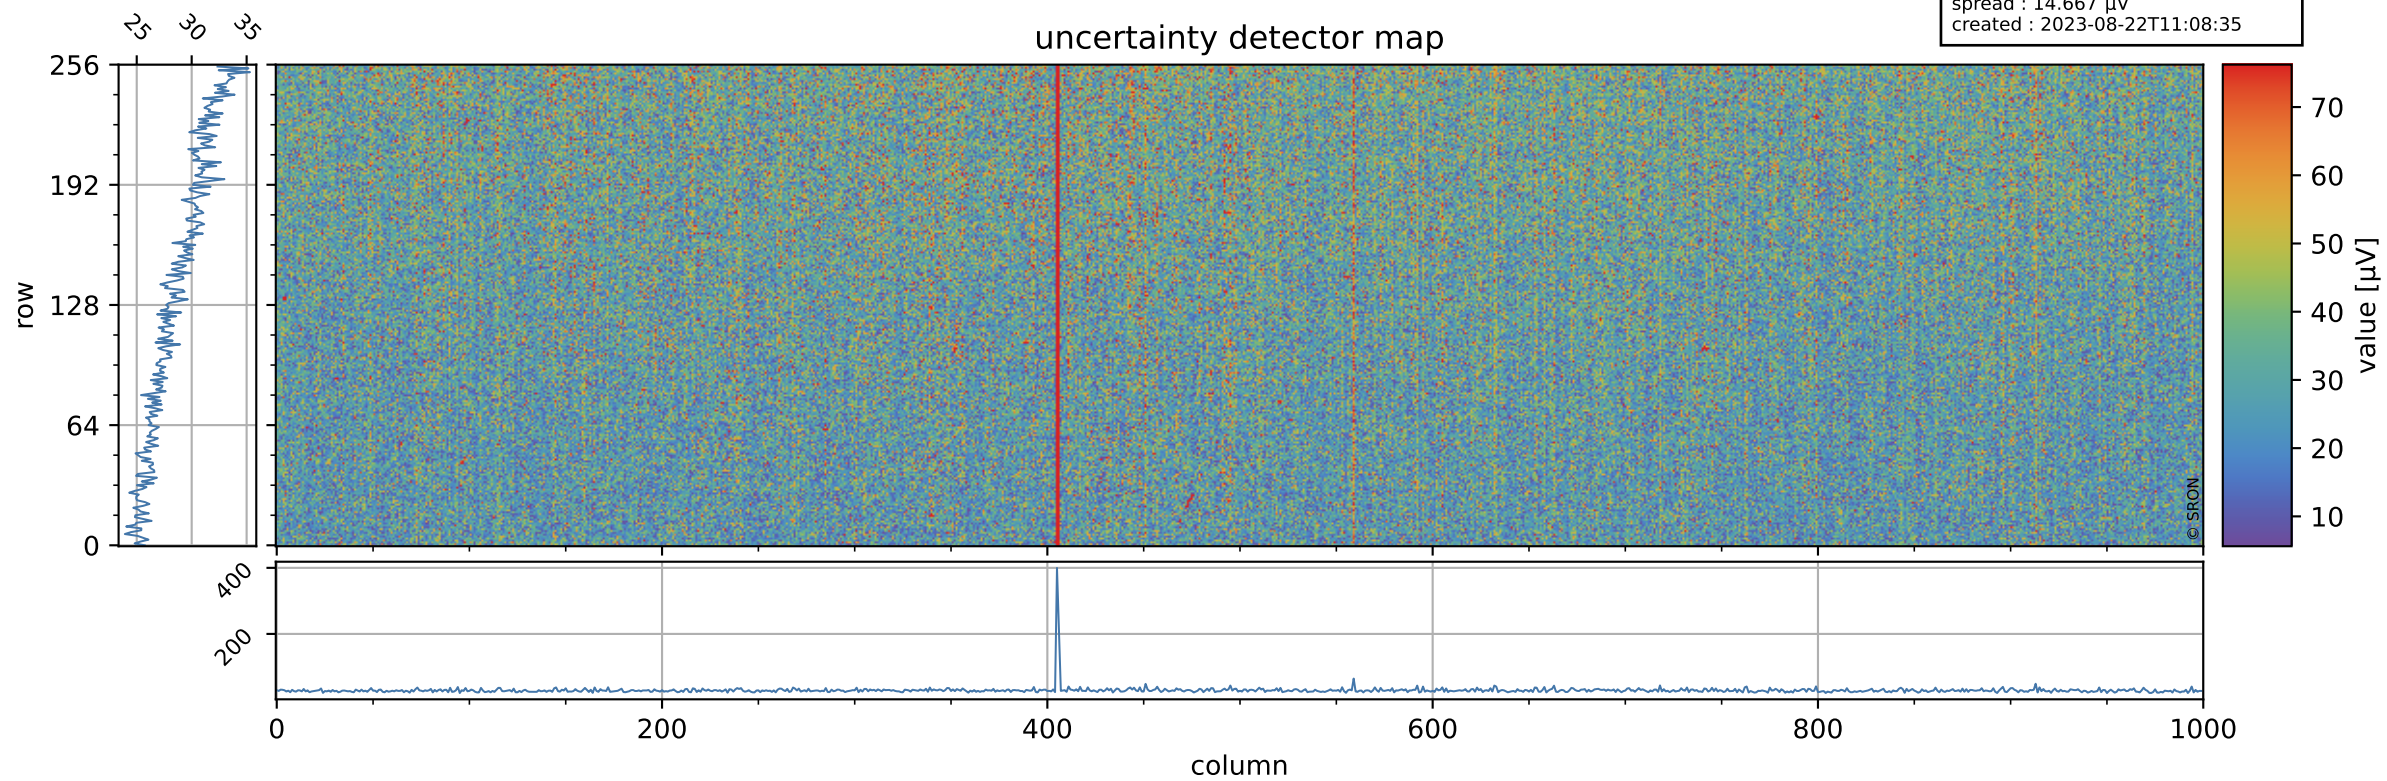

Tropomi SWIR offset (beta nominal)

orbits : 18 in [15607, 15652]
coverage : 2020-10-17 / 2020-10-20
median : 0.52591 V
spread : 0.035913 V
created : 2023-08-22T11:08:35

value detector map

Tropomi SWIR offset (beta nominal)

orbits : 18 in [15607, 15652]
coverage : 2020-10-17 / 2020-10-20
median : 28.904 μV
spread : 14.667 μV
created : 2023-08-22T11:08:35

Tropomi SWIR offset (beta nominal)

orbits : 18 in [15607, 15652]
coverage : 2020-10-17 / 2020-10-20
median : -0.10959 mV
spread : 0.37153 mV
created : 2023-08-22T11:08:36

value compared with SWIR offset CKD

Tropomi SWIR offset (beta nominal) ground-tracks of Sentinel-5P

orbits : 18 in [15607, 15652]
coverage : 2020-10-17 / 2020-10-20
created : 2023-08-22T11:08:36

Tropomi SWIR offset (beta nominal)

orbits : [1867, 15652]
coverage : 2018-02-20 / 2020-10-20
created : 2023-08-22T11:08:36

trend of detector median & temperatures