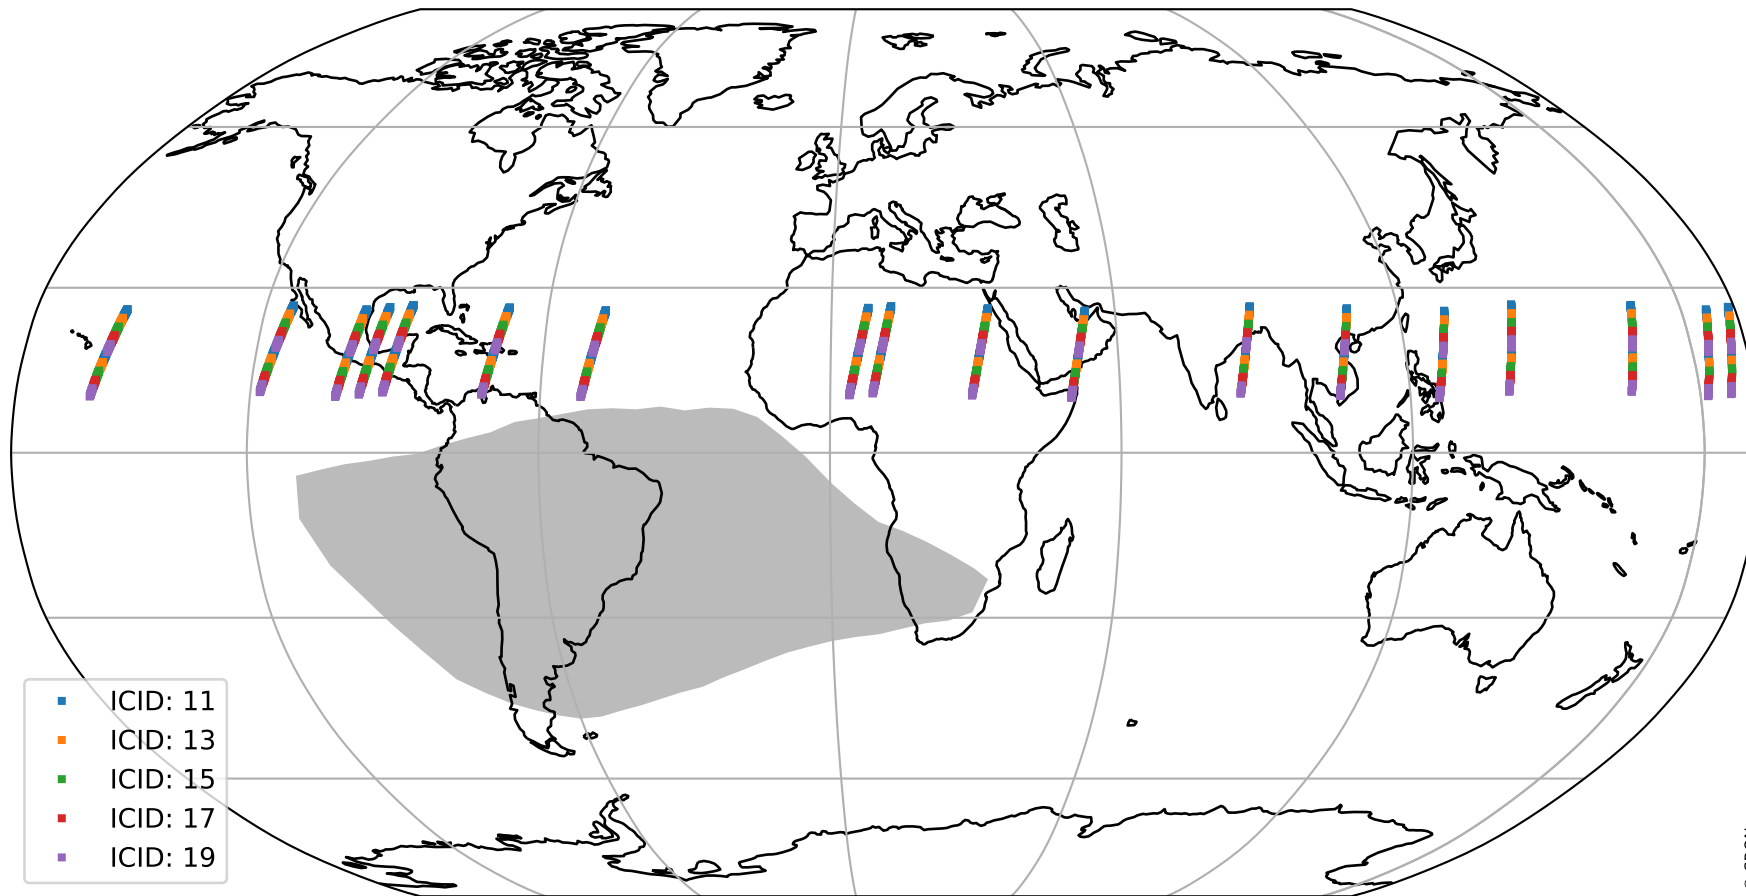

Tropomi SWIR offset (beta nominal)

orbits : 18 in [15607, 15652]
coverage : 2020-10-17 / 2020-10-20
median : 0.52591 V
spread : 0.035913 V
created : 2023-08-22T11:08:35

value detector map

Tropomi SWIR offset (beta nominal)

orbits : 18 in [15607, 15652]
coverage : 2020-10-17 / 2020-10-20
median : 28.904 μV
spread : 14.667 μV
created : 2023-08-22T11:08:35

Tropomi SWIR offset (beta nominal)

orbits : 18 in [15607, 15652]
coverage : 2020-10-17 / 2020-10-20
median : -0.10959 mV
spread : 0.37153 mV
created : 2023-08-22T11:08:36

value compared with SWIR offset CKD

Tropomi SWIR offset (beta nominal) ground-tracks of Sentinel-5P

orbits : 18 in [15607, 15652]
coverage : 2020-10-17 / 2020-10-20
created : 2023-08-22T11:08:36

Tropomi SWIR offset (beta nominal)

orbits : [1867, 15652]
coverage : 2018-02-20 / 2020-10-20
created : 2023-08-22T11:08:36

trend of detector median & temperatures