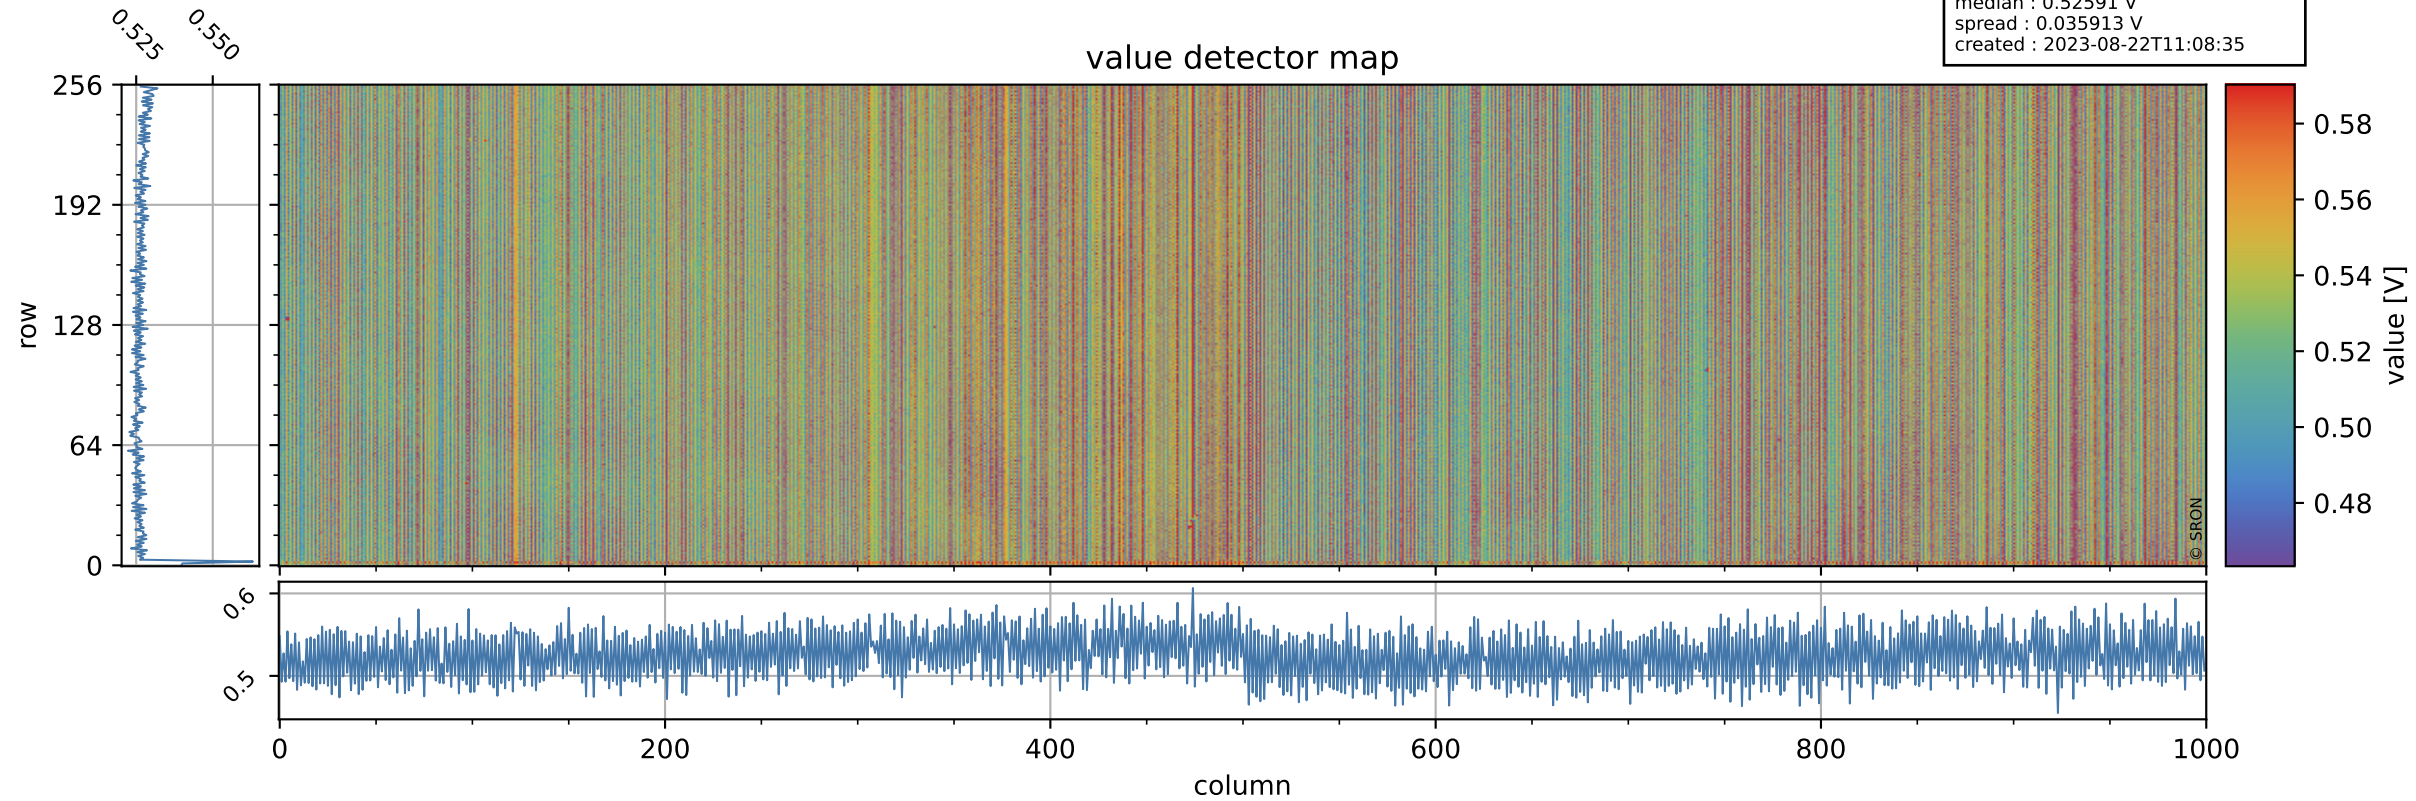

Tropomi SWIR offset (beta nominal)

orbits : 18 in [15607, 15652]
coverage : 2020-10-17 / 2020-10-20
median : 0.52591 V
spread : 0.035913 V
created : 2023-08-22T11:08:35

value detector map

Tropomi SWIR offset (beta nominal)

orbits : 18 in [15607, 15652]
coverage : 2020-10-17 / 2020-10-20
median : 28.904 μV
spread : 14.667 μV
created : 2023-08-22T11:08:35

Tropomi SWIR offset (beta nominal)

orbits : 18 in [15607, 15652]
coverage : 2020-10-17 / 2020-10-20
median : -0.10959 mV
spread : 0.37153 mV
created : 2023-08-22T11:08:36

value compared with SWIR offset CKD

Tropomi SWIR offset (beta nominal) ground-tracks of Sentinel-5P

orbits : 18 in [15607, 15652]
coverage : 2020-10-17 / 2020-10-20
created : 2023-08-22T11:08:36

Tropomi SWIR offset (beta nominal)

orbits : [1867, 15652]
coverage : 2018-02-20 / 2020-10-20
created : 2023-08-22T11:08:36

trend of detector median & temperatures