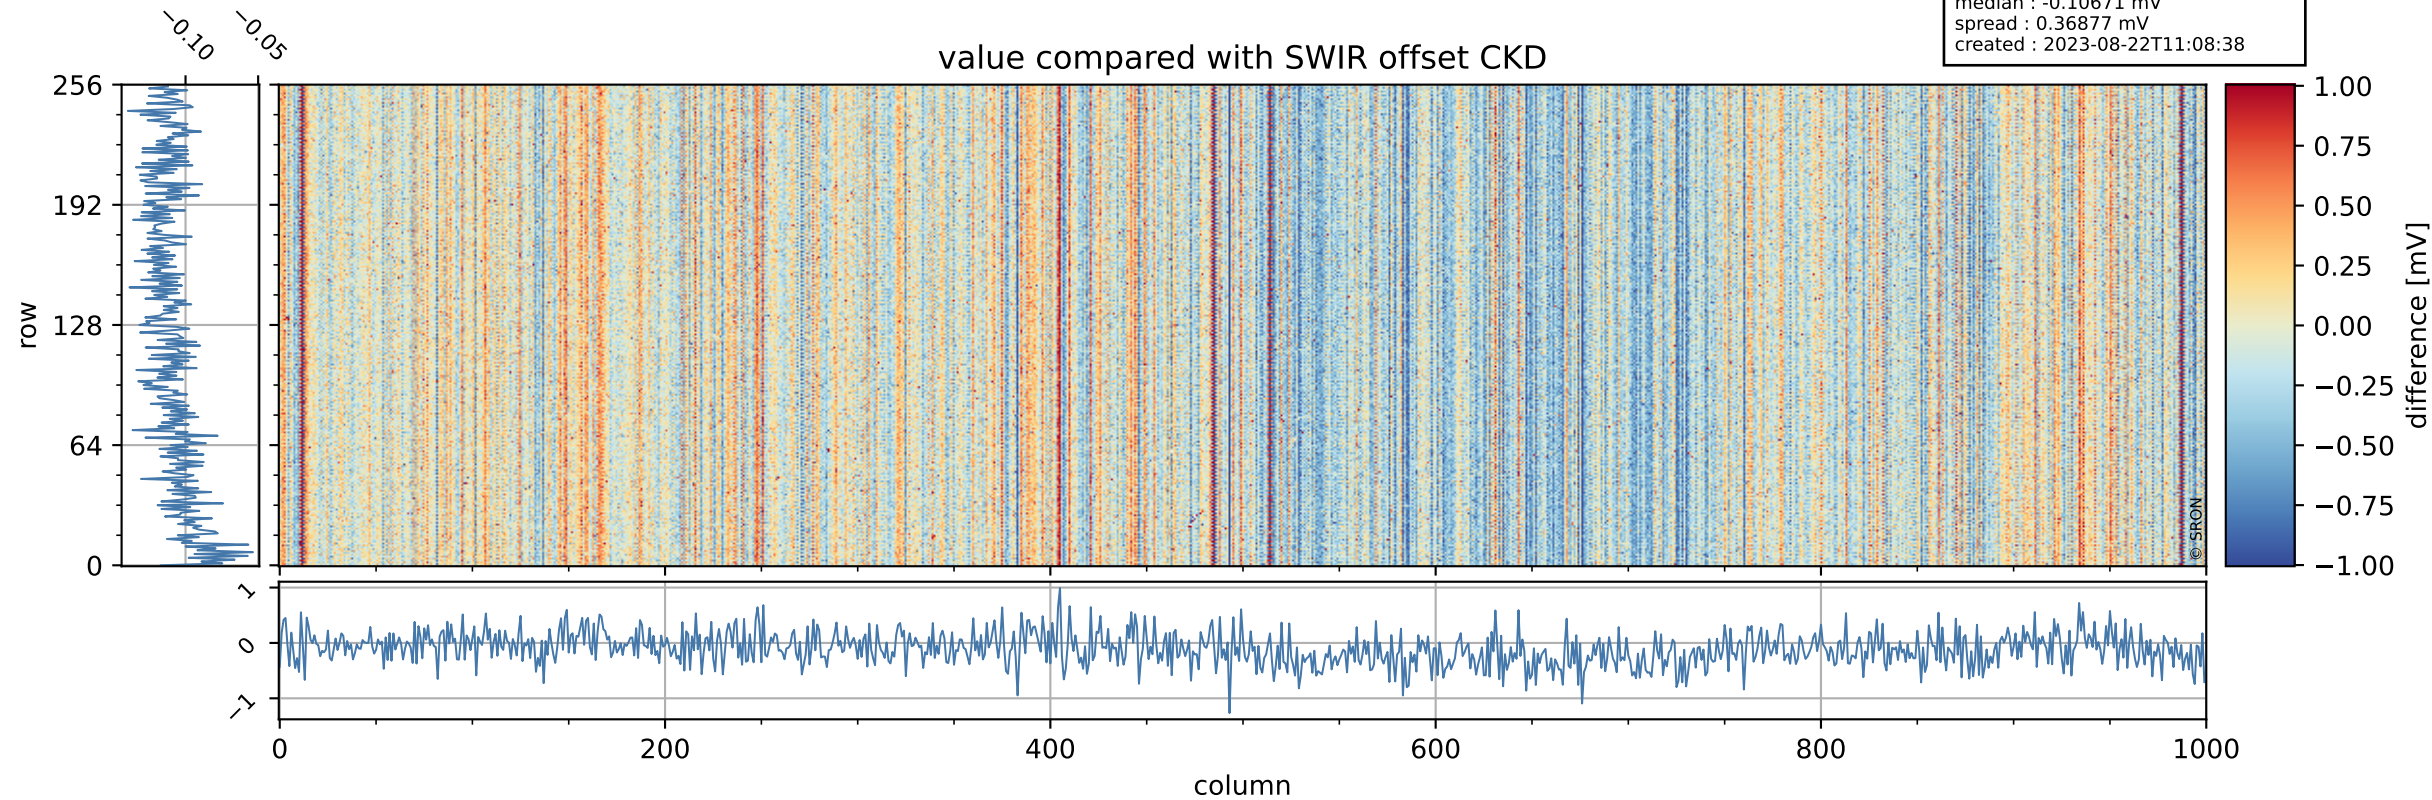

## value detector map

# Tropomi SWIR offset (beta nominal)

orbits : 19 in [15652, 15697]  
coverage : 2020-10-20 / 2020-10-23  
median : 28.796  $\mu\text{V}$   
spread : 14.564  $\mu\text{V}$   
created : 2023-08-22T11:08:37

# Tropomi SWIR offset (beta nominal)

orbits : 19 in [15652, 15697]  
coverage : 2020-10-20 / 2020-10-23  
median : -0.10671 mV  
spread : 0.36877 mV  
created : 2023-08-22T11:08:38

value compared with SWIR offset CKD

# Tropomi SWIR offset (beta nominal) ground-tracks of Sentinel-5P

orbits : 19 in [15652, 15697]  
coverage : 2020-10-20 / 2020-10-23  
created : 2023-08-22T11:08:38