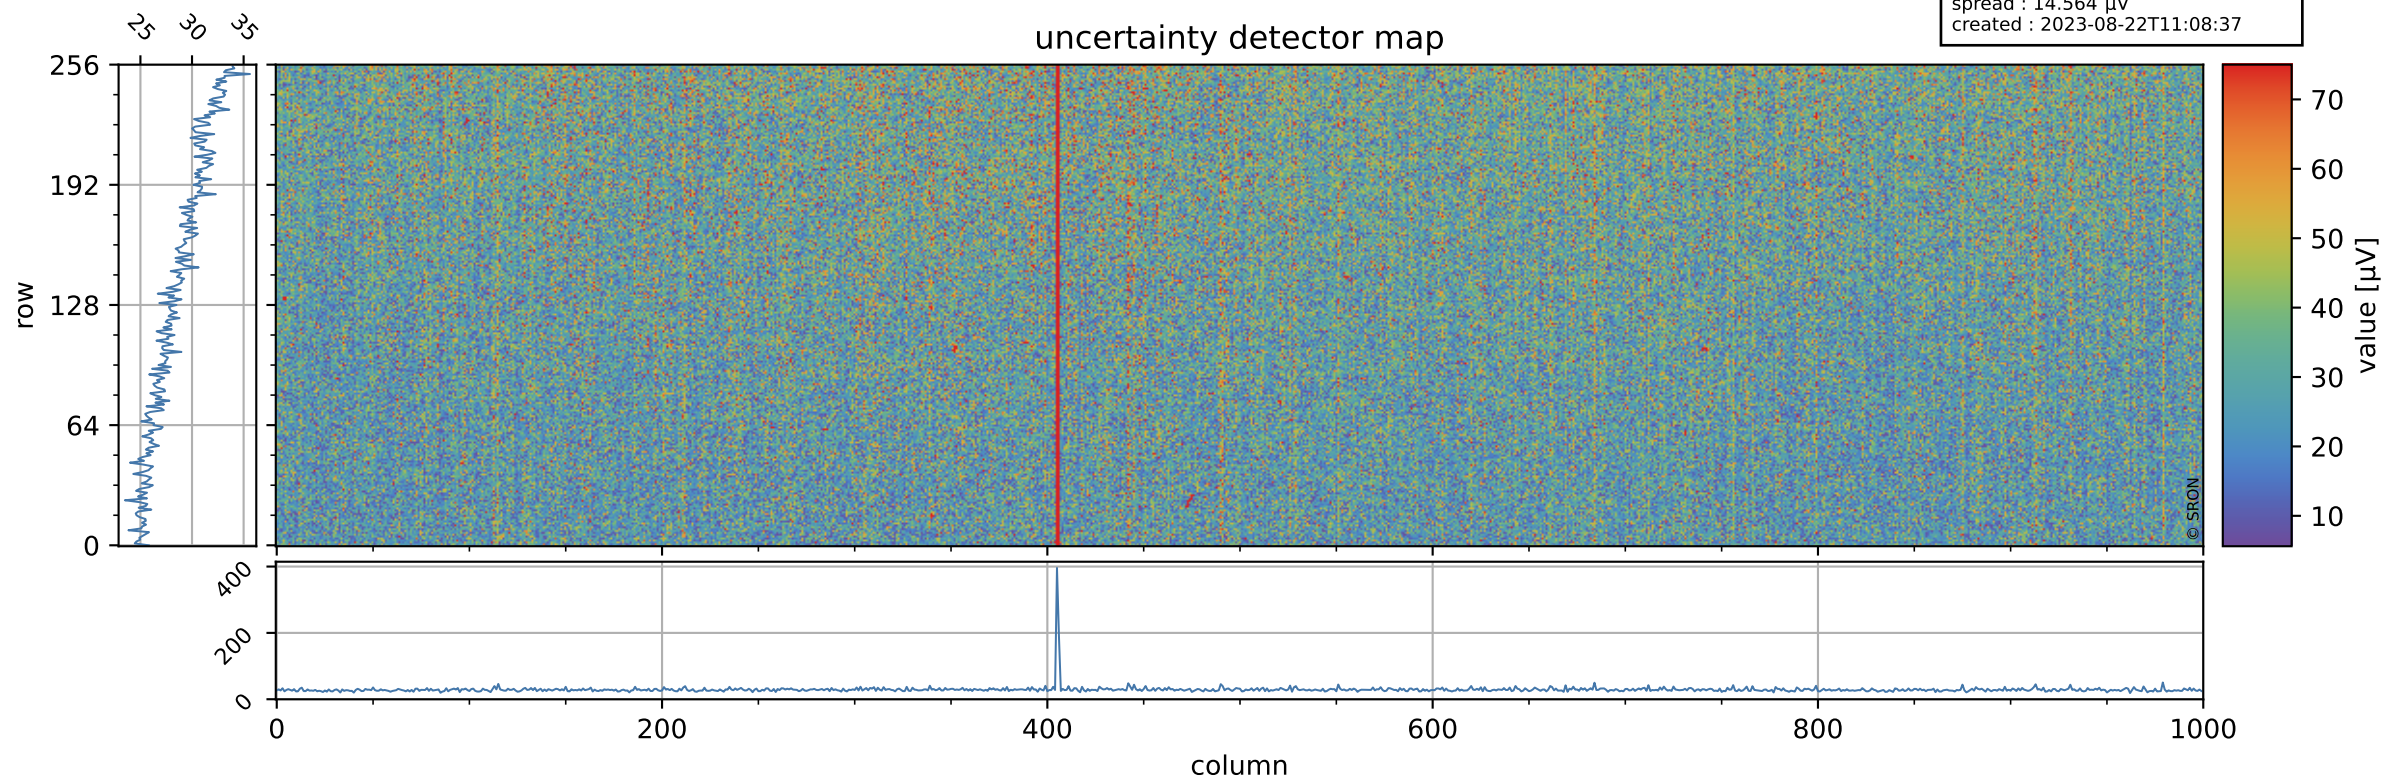

# Tropomi SWIR offset (beta nominal)

orbits : 19 in [15652, 15697]  
coverage : 2020-10-20 / 2020-10-23  
median : 0.52591 V  
spread : 0.03591 V  
created : 2023-08-22T11:08:37

## value detector map

# Tropomi SWIR offset (beta nominal)

orbits : 19 in [15652, 15697]  
coverage : 2020-10-20 / 2020-10-23  
median : 28.796  $\mu\text{V}$   
spread : 14.564  $\mu\text{V}$   
created : 2023-08-22T11:08:37

# Tropomi SWIR offset (beta nominal) ground-tracks of Sentinel-5P

orbits : 19 in [15652, 15697]  
coverage : 2020-10-20 / 2020-10-23  
created : 2023-08-22T11:08:38