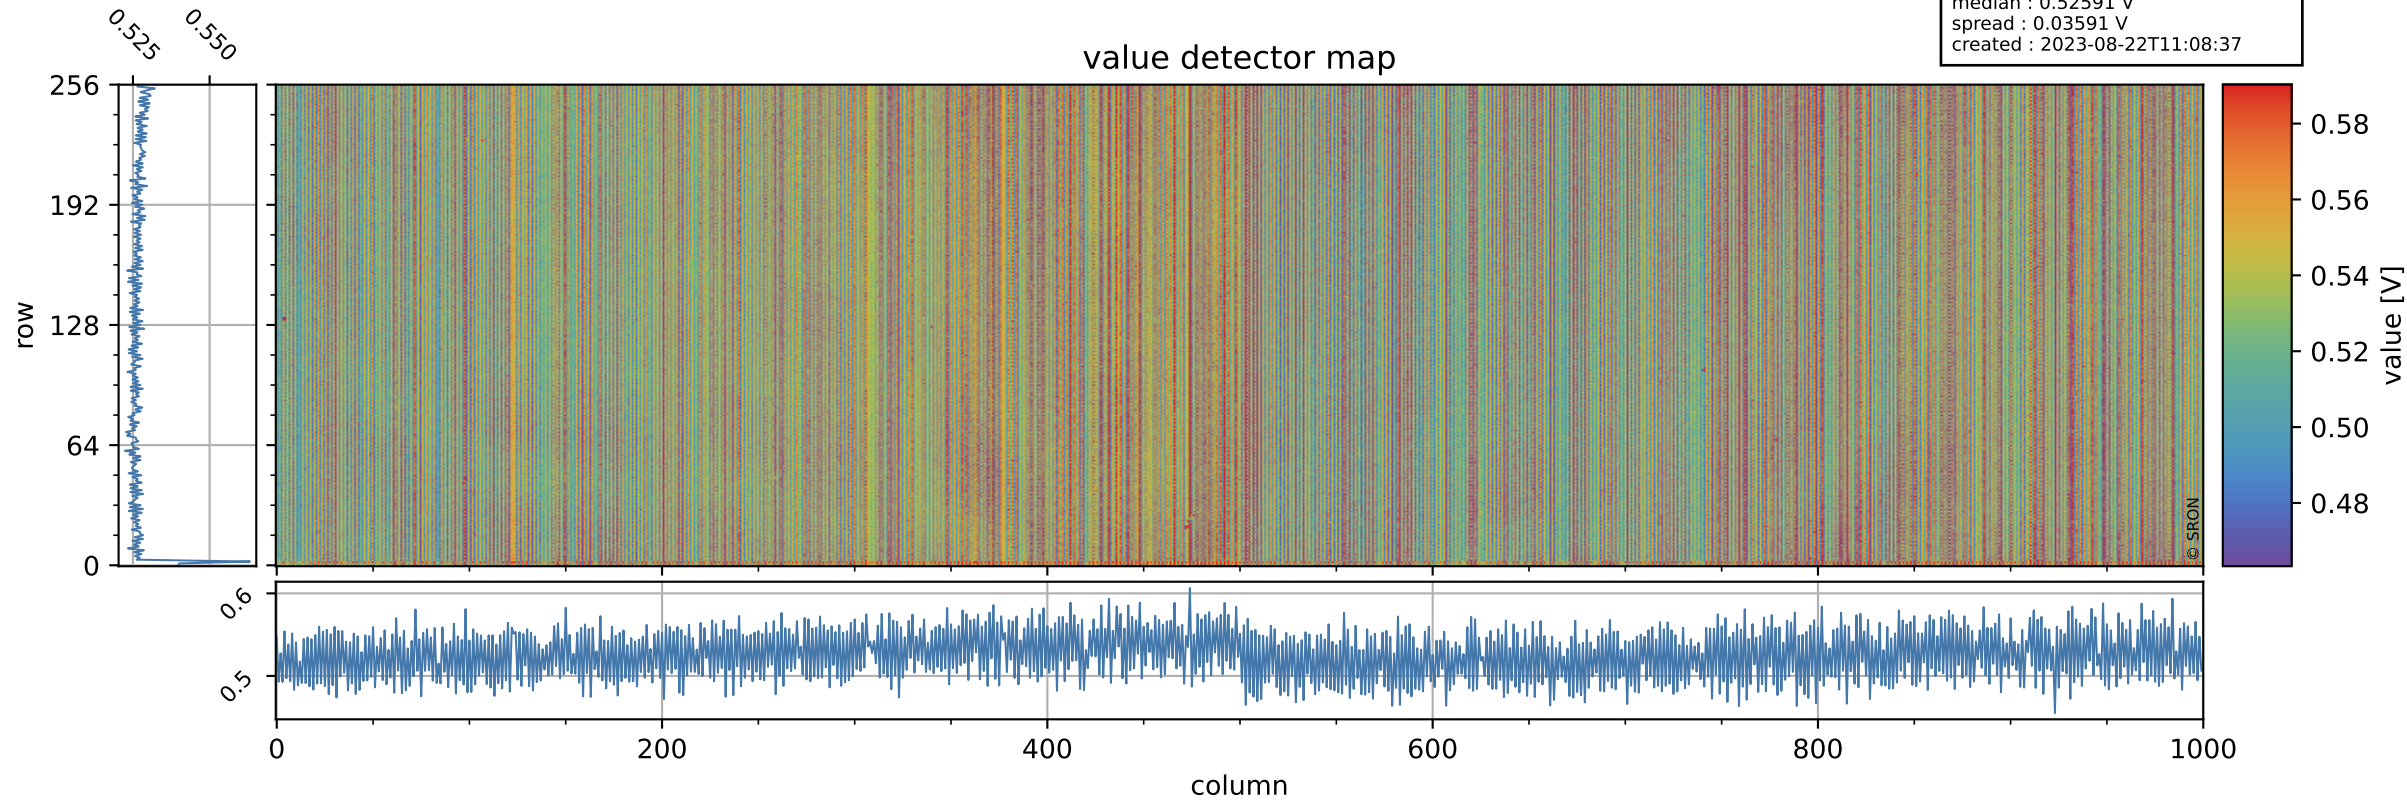

# Tropomi SWIR offset (beta nominal)

orbits : 19 in [15652, 15697]  
coverage : 2020-10-20 / 2020-10-23  
median : 0.52591 V  
spread : 0.03591 V  
created : 2023-08-22T11:08:37

## value detector map

# Tropomi SWIR offset (beta nominal)

orbits : 19 in [15652, 15697]  
coverage : 2020-10-20 / 2020-10-23  
median : 28.796  $\mu\text{V}$   
spread : 14.564  $\mu\text{V}$   
created : 2023-08-22T11:08:37

# Tropomi SWIR offset (beta nominal) ground-tracks of Sentinel-5P

orbits : 19 in [15652, 15697]  
coverage : 2020-10-20 / 2020-10-23  
created : 2023-08-22T11:08:38