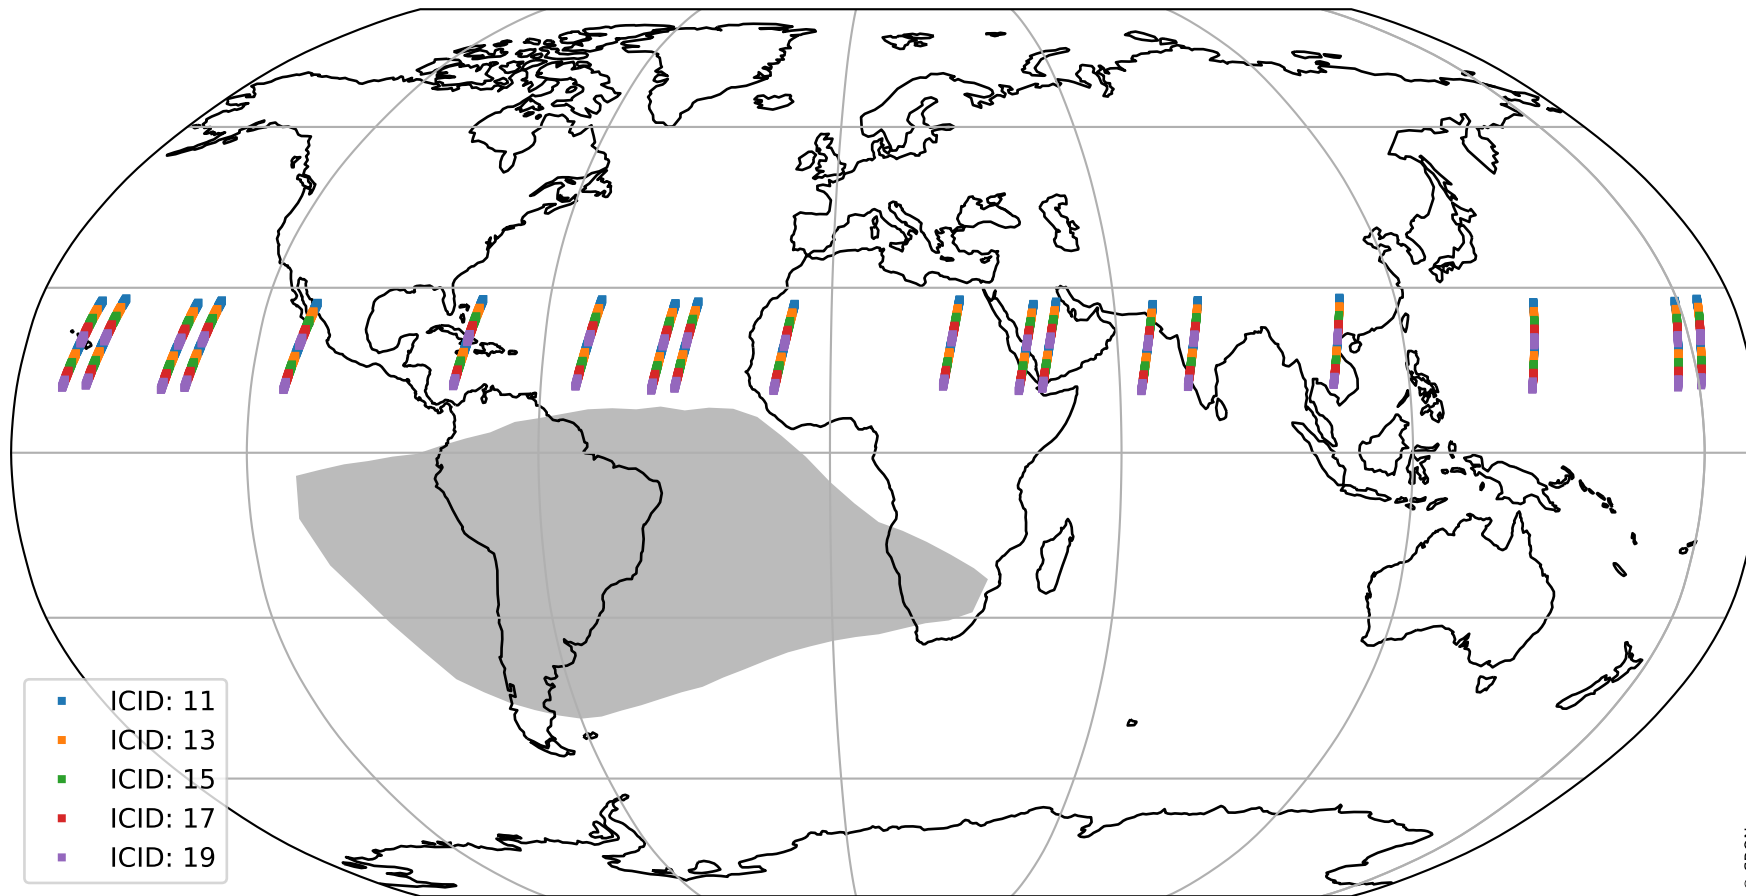

# Tropomi SWIR offset (beta nominal)

orbits : 19 in [15652, 15697]  
coverage : 2020-10-20 / 2020-10-23  
median : 28.796  $\mu\text{V}$   
spread : 14.564  $\mu\text{V}$   
created : 2023-08-22T11:08:37

# Tropomi SWIR offset (beta nominal)

orbits : 19 in [15652, 15697]  
coverage : 2020-10-20 / 2020-10-23  
median : -0.10671 mV  
spread : 0.36877 mV  
created : 2023-08-22T11:08:38

value compared with SWIR offset CKD

# Tropomi SWIR offset (beta nominal) ground-tracks of Sentinel-5P

orbits : 19 in [15652, 15697]  
coverage : 2020-10-20 / 2020-10-23  
created : 2023-08-22T11:08:38

# Tropomi SWIR offset (beta nominal)

orbits : [1867, 15697]  
coverage : 2018-02-20 / 2020-10-23  
created : 2023-08-22T11:08:38