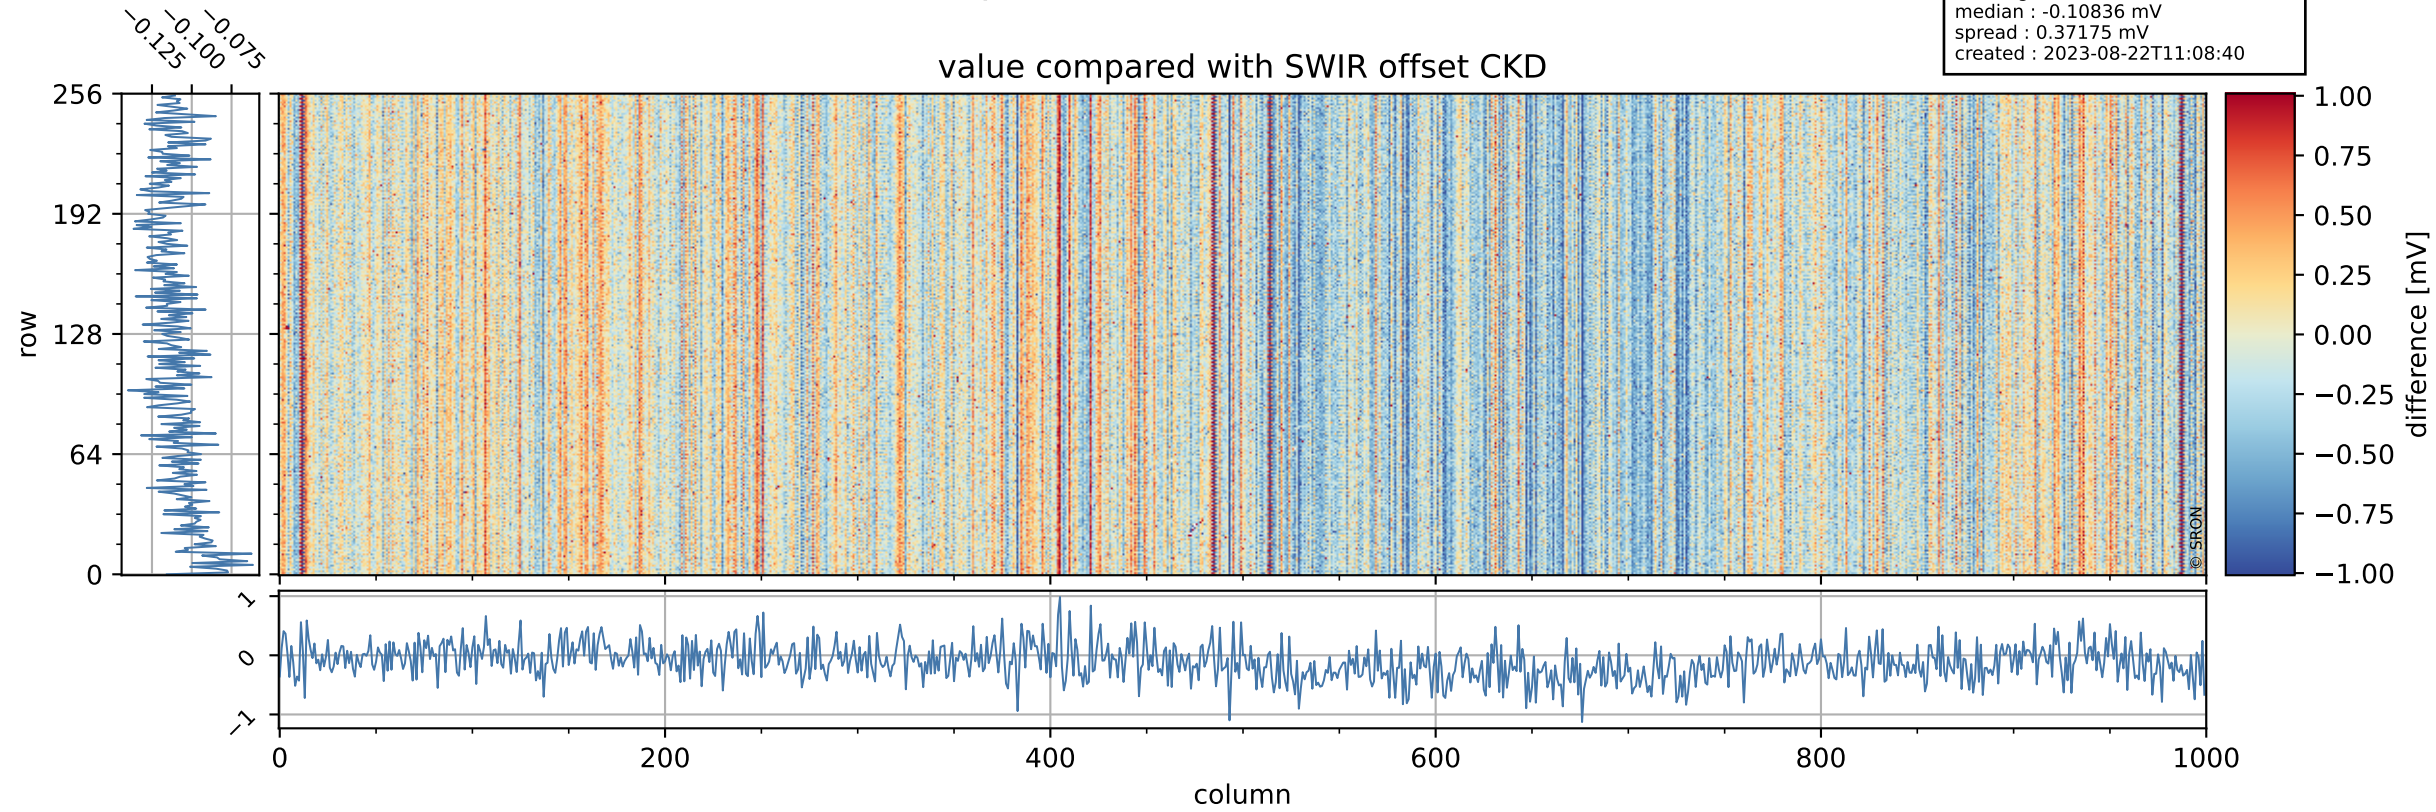

Tropomi SWIR offset (beta nominal)

orbits : 19 in [15697, 15742]
coverage : 2020-10-23 / 2020-10-27
median : 0.52591 V
spread : 0.035914 V
created : 2023-08-22T11:08:39

value detector map

Tropomi SWIR offset (beta nominal)

orbits : 19 in [15697, 15742]
coverage : 2020-10-23 / 2020-10-27
median : 27.706 μV
spread : 14.117 μV
created : 2023-08-22T11:08:39

Tropomi SWIR offset (beta nominal)

orbits : 19 in [15697, 15742]
coverage : 2020-10-23 / 2020-10-27
median : -0.10836 mV
spread : 0.37175 mV
created : 2023-08-22T11:08:40

value compared with SWIR offset CKD

Tropomi SWIR offset (beta nominal) ground-tracks of Sentinel-5P

orbits : 19 in [15697, 15742]
coverage : 2020-10-23 / 2020-10-27
created : 2023-08-22T11:08:40

Tropomi SWIR offset (beta nominal)

orbits : [1867, 15742]
coverage : 2018-02-20 / 2020-10-27
created : 2023-08-22T11:08:40

trend of detector median & temperatures