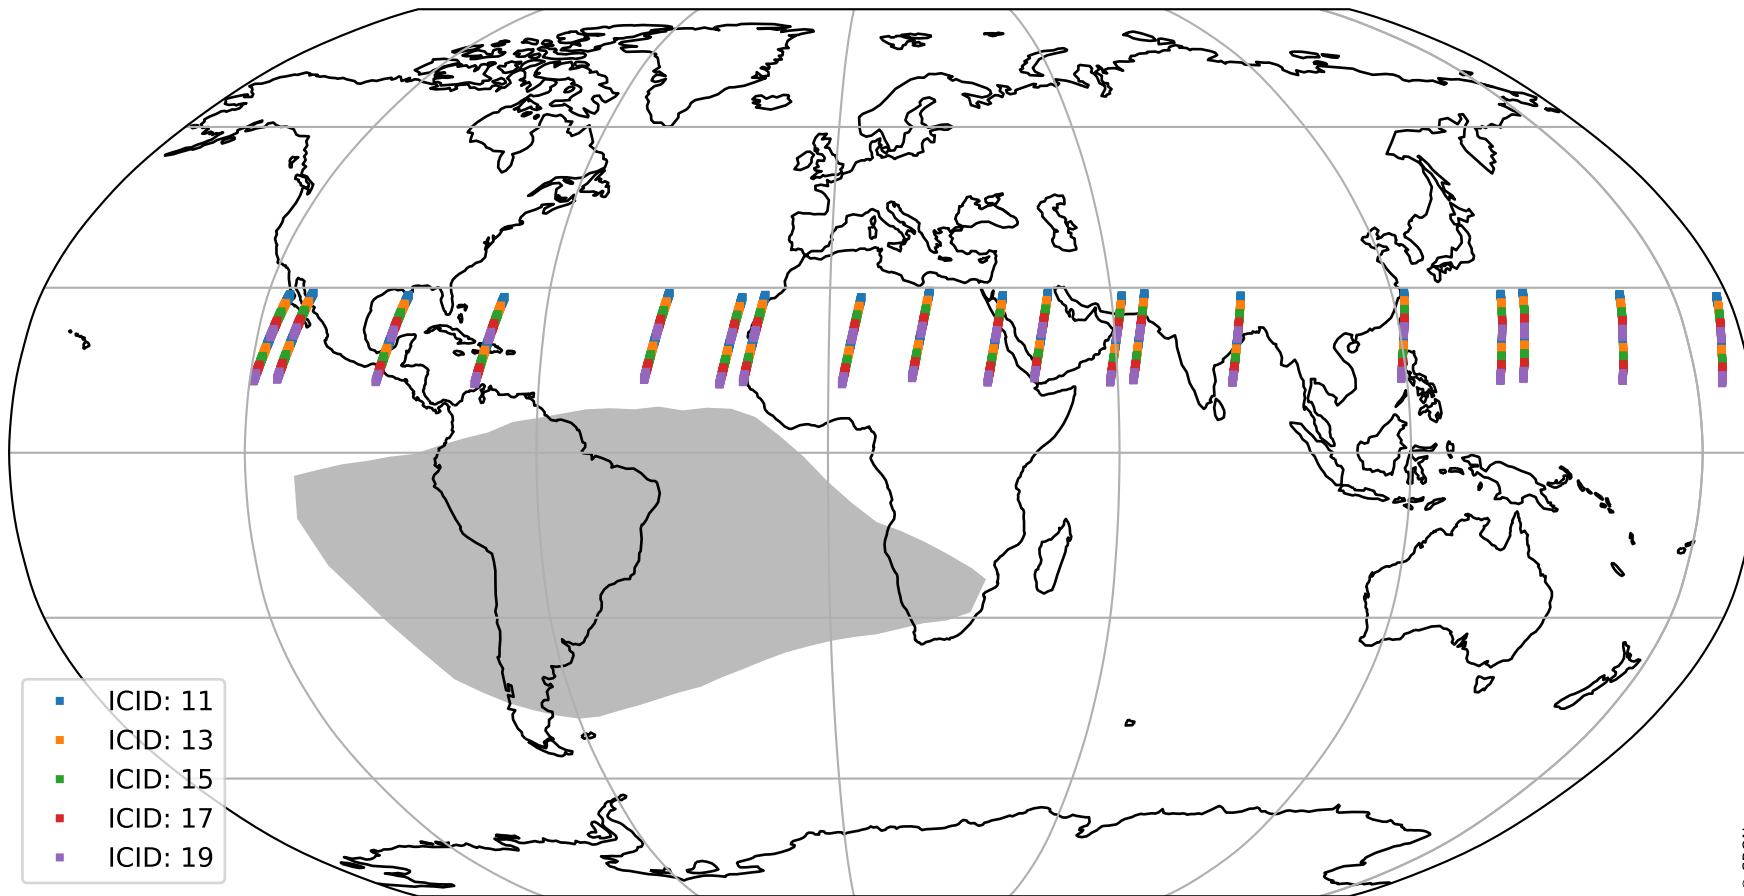

Tropomi SWIR offset (beta nominal)

orbits : 19 in [15697, 15742]
coverage : 2020-10-23 / 2020-10-27
median : 0.52591 V
spread : 0.035914 V
created : 2023-08-22T11:08:39

value detector map

Tropomi SWIR offset (beta nominal)

orbits : 19 in [15697, 15742]
coverage : 2020-10-23 / 2020-10-27
median : 27.706 μV
spread : 14.117 μV
created : 2023-08-22T11:08:39

Tropomi SWIR offset (beta nominal)

orbits : 19 in [15697, 15742]
coverage : 2020-10-23 / 2020-10-27
median : -0.10836 mV
spread : 0.37175 mV
created : 2023-08-22T11:08:40

value compared with SWIR offset CKD

Tropomi SWIR offset (beta nominal) ground-tracks of Sentinel-5P

orbits : 19 in [15697, 15742]
coverage : 2020-10-23 / 2020-10-27
created : 2023-08-22T11:08:40

Tropomi SWIR offset (beta nominal)

orbits : [1867, 15742]
coverage : 2018-02-20 / 2020-10-27
created : 2023-08-22T11:08:40

trend of detector median & temperatures