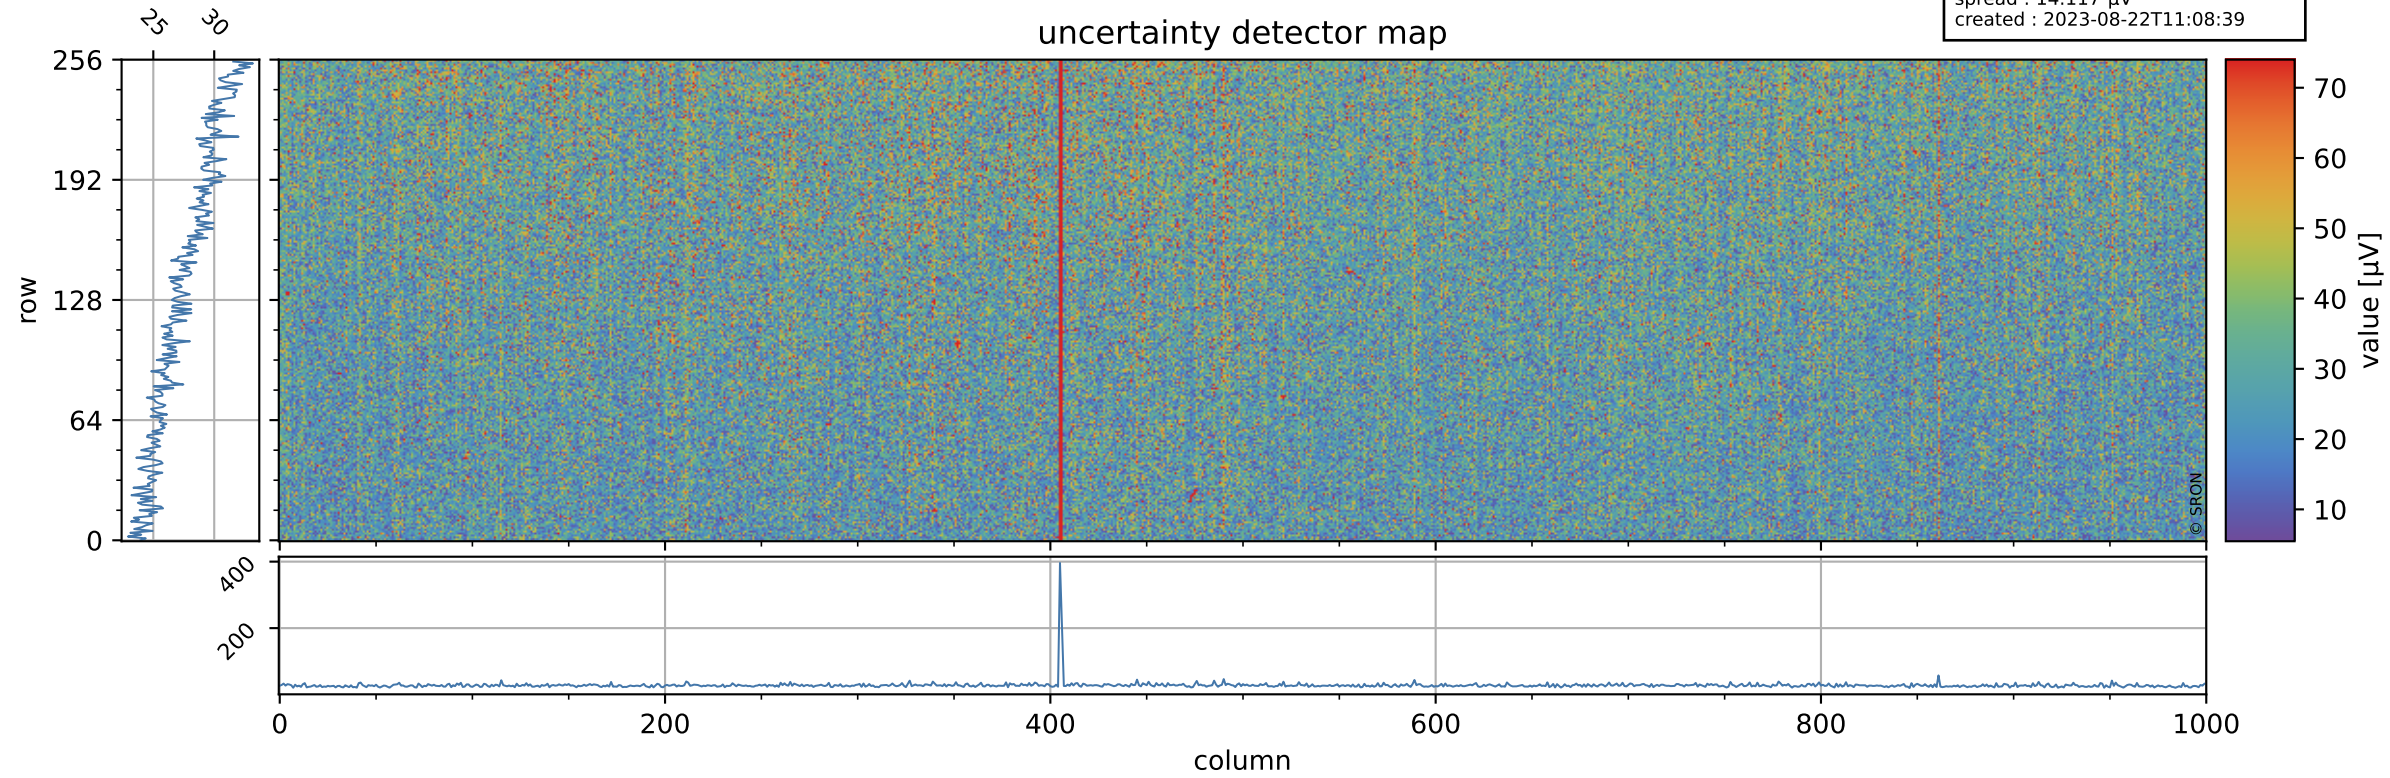

Tropomi SWIR offset (beta nominal)

orbits : 19 in [15697, 15742]
coverage : 2020-10-23 / 2020-10-27
median : 0.52591 V
spread : 0.035914 V
created : 2023-08-22T11:08:39

value detector map

Tropomi SWIR offset (beta nominal)

orbits : 19 in [15697, 15742]
coverage : 2020-10-23 / 2020-10-27
median : 27.706 μV
spread : 14.117 μV
created : 2023-08-22T11:08:39

Tropomi SWIR offset (beta nominal)

orbits : 19 in [15697, 15742]
coverage : 2020-10-23 / 2020-10-27
median : -0.10836 mV
spread : 0.37175 mV
created : 2023-08-22T11:08:40

value compared with SWIR offset CKD

Tropomi SWIR offset (beta nominal) ground-tracks of Sentinel-5P

orbits : 19 in [15697, 15742]
coverage : 2020-10-23 / 2020-10-27
created : 2023-08-22T11:08:40

Tropomi SWIR offset (beta nominal)

orbits : [1867, 15742]
coverage : 2018-02-20 / 2020-10-27
created : 2023-08-22T11:08:40

trend of detector median & temperatures