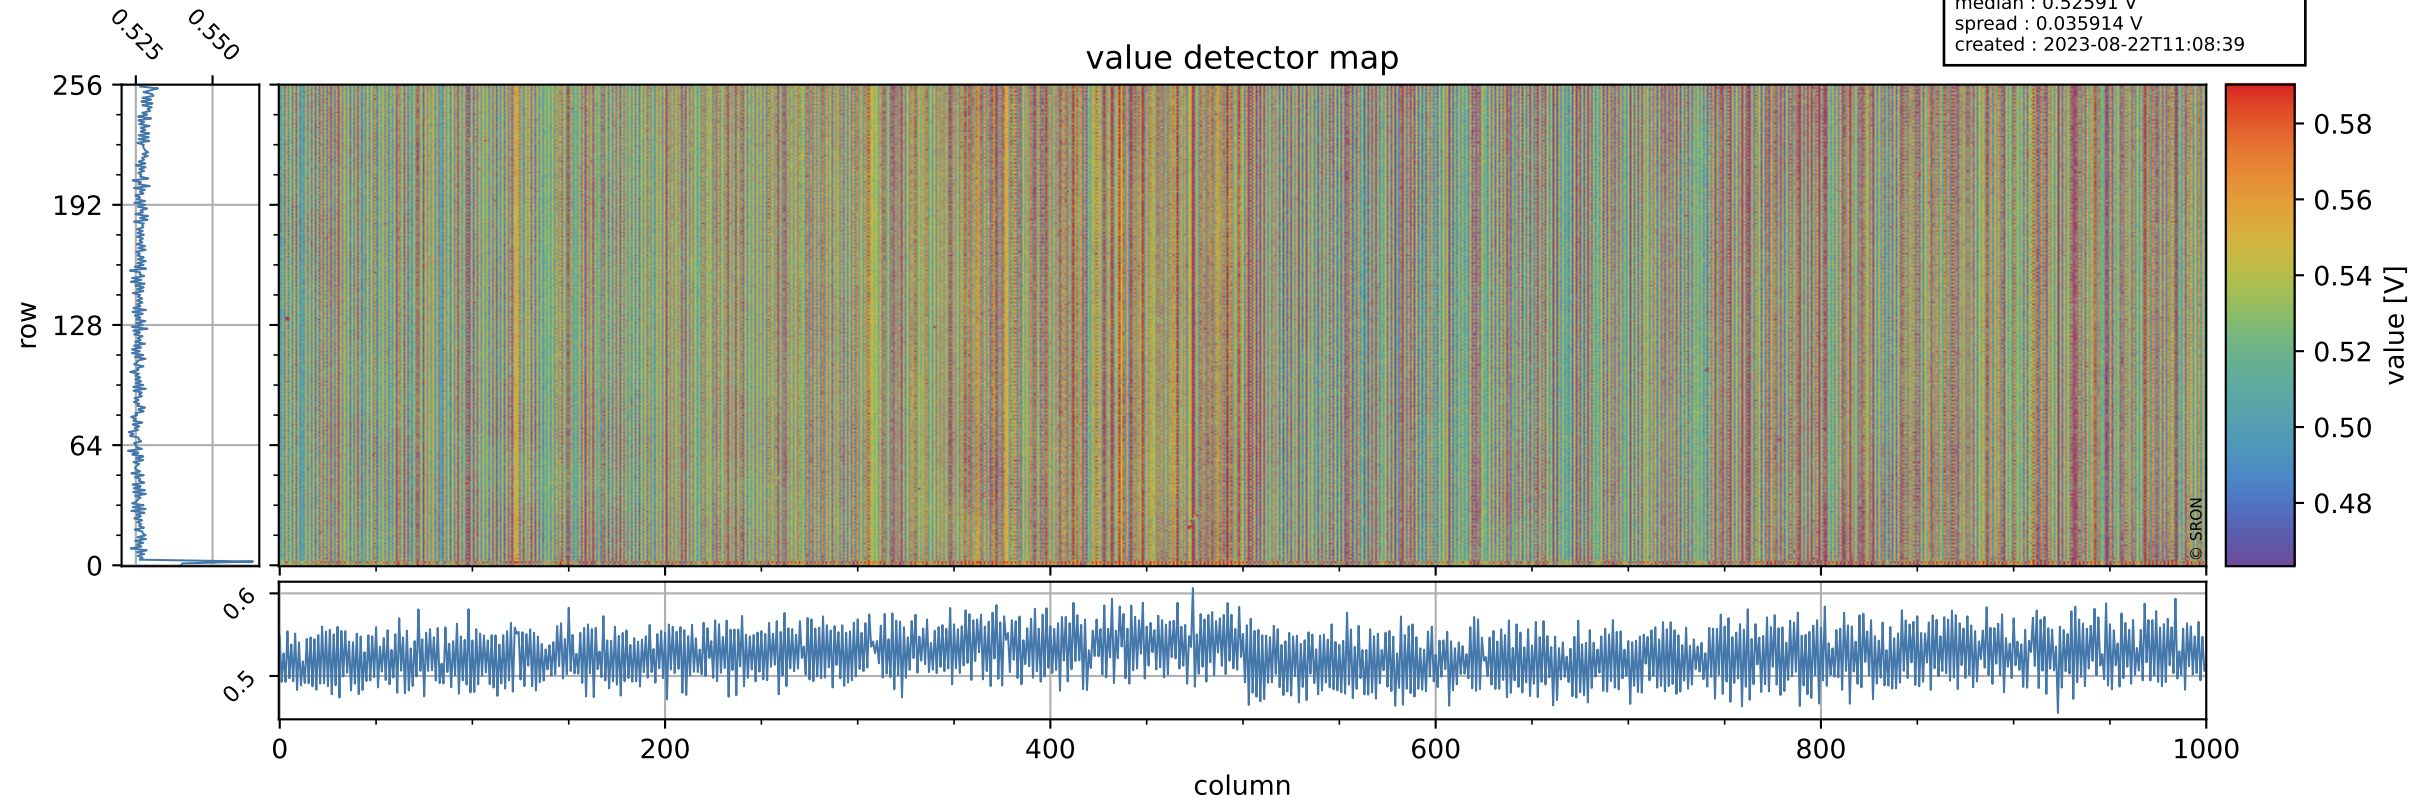

Tropomi SWIR offset (beta nominal)

orbits : 19 in [15697, 15742]
coverage : 2020-10-23 / 2020-10-27
median : 0.52591 V
spread : 0.035914 V
created : 2023-08-22T11:08:39

value detector map

Tropomi SWIR offset (beta nominal)

orbits : 19 in [15697, 15742]
coverage : 2020-10-23 / 2020-10-27
median : 27.706 μV
spread : 14.117 μV
created : 2023-08-22T11:08:39

Tropomi SWIR offset (beta nominal)

orbits : 19 in [15697, 15742]
coverage : 2020-10-23 / 2020-10-27
median : -0.10836 mV
spread : 0.37175 mV
created : 2023-08-22T11:08:40

value compared with SWIR offset CKD

Tropomi SWIR offset (beta nominal) ground-tracks of Sentinel-5P

orbits : 19 in [15697, 15742]
coverage : 2020-10-23 / 2020-10-27
created : 2023-08-22T11:08:40

Tropomi SWIR offset (beta nominal)

orbits : [1867, 15742]
coverage : 2018-02-20 / 2020-10-27
created : 2023-08-22T11:08:40

trend of detector median & temperatures