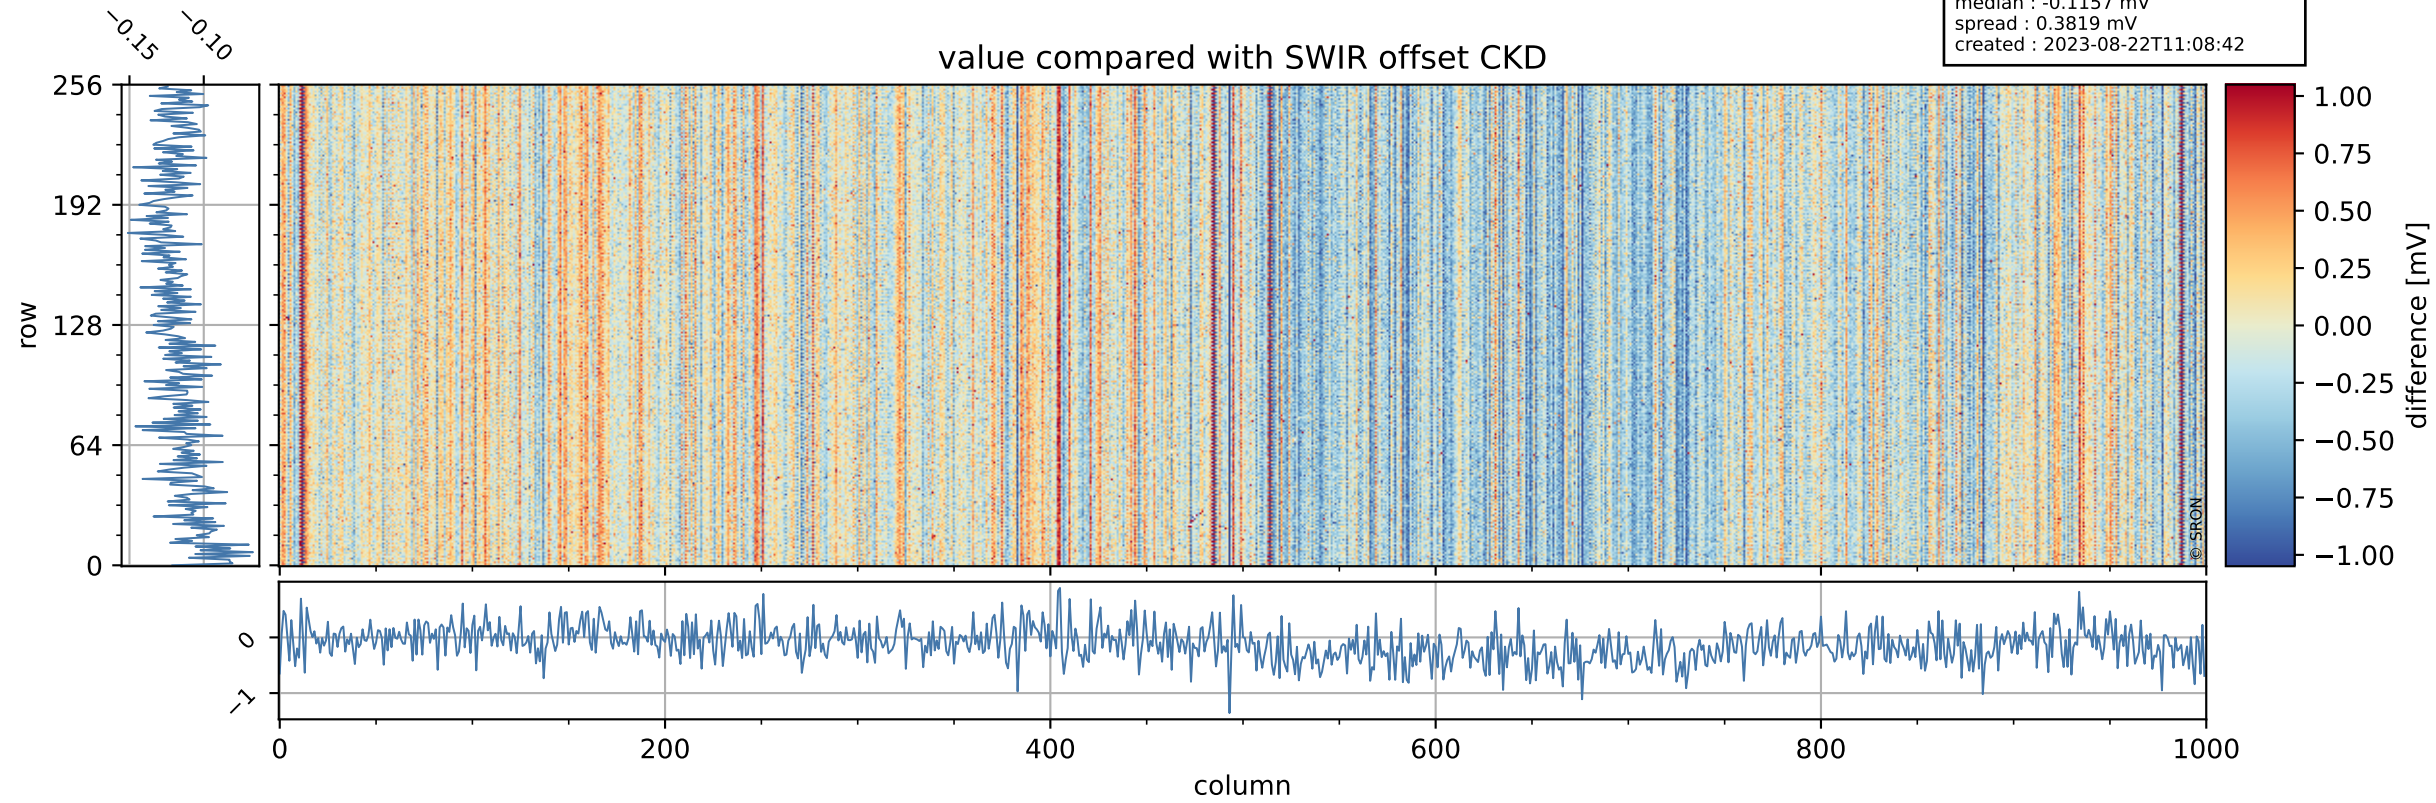

Tropomi SWIR offset (beta nominal)

orbits : 20 in [15742, 15787]
coverage : 2020-10-27 / 2020-10-30
median : 0.5259 V
spread : 0.035917 V
created : 2023-08-22T11:08:41

value detector map

Tropomi SWIR offset (beta nominal)

orbits : 20 in [15742, 15787]
coverage : 2020-10-27 / 2020-10-30
median : 27.966 μV
spread : 14.299 μV
created : 2023-08-22T11:08:42

Tropomi SWIR offset (beta nominal)

orbits : 20 in [15742, 15787]
coverage : 2020-10-27 / 2020-10-30
median : -0.1157 mV
spread : 0.3819 mV
created : 2023-08-22T11:08:42

value compared with SWIR offset CKD

Tropomi SWIR offset (beta nominal) ground-tracks of Sentinel-5P

orbits : 20 in [15742, 15787]
coverage : 2020-10-27 / 2020-10-30
created : 2023-08-22T11:08:42

Tropomi SWIR offset (beta nominal)

orbits : [1867, 15787]
coverage : 2018-02-20 / 2020-10-30
created : 2023-08-22T11:08:42

trend of detector median & temperatures