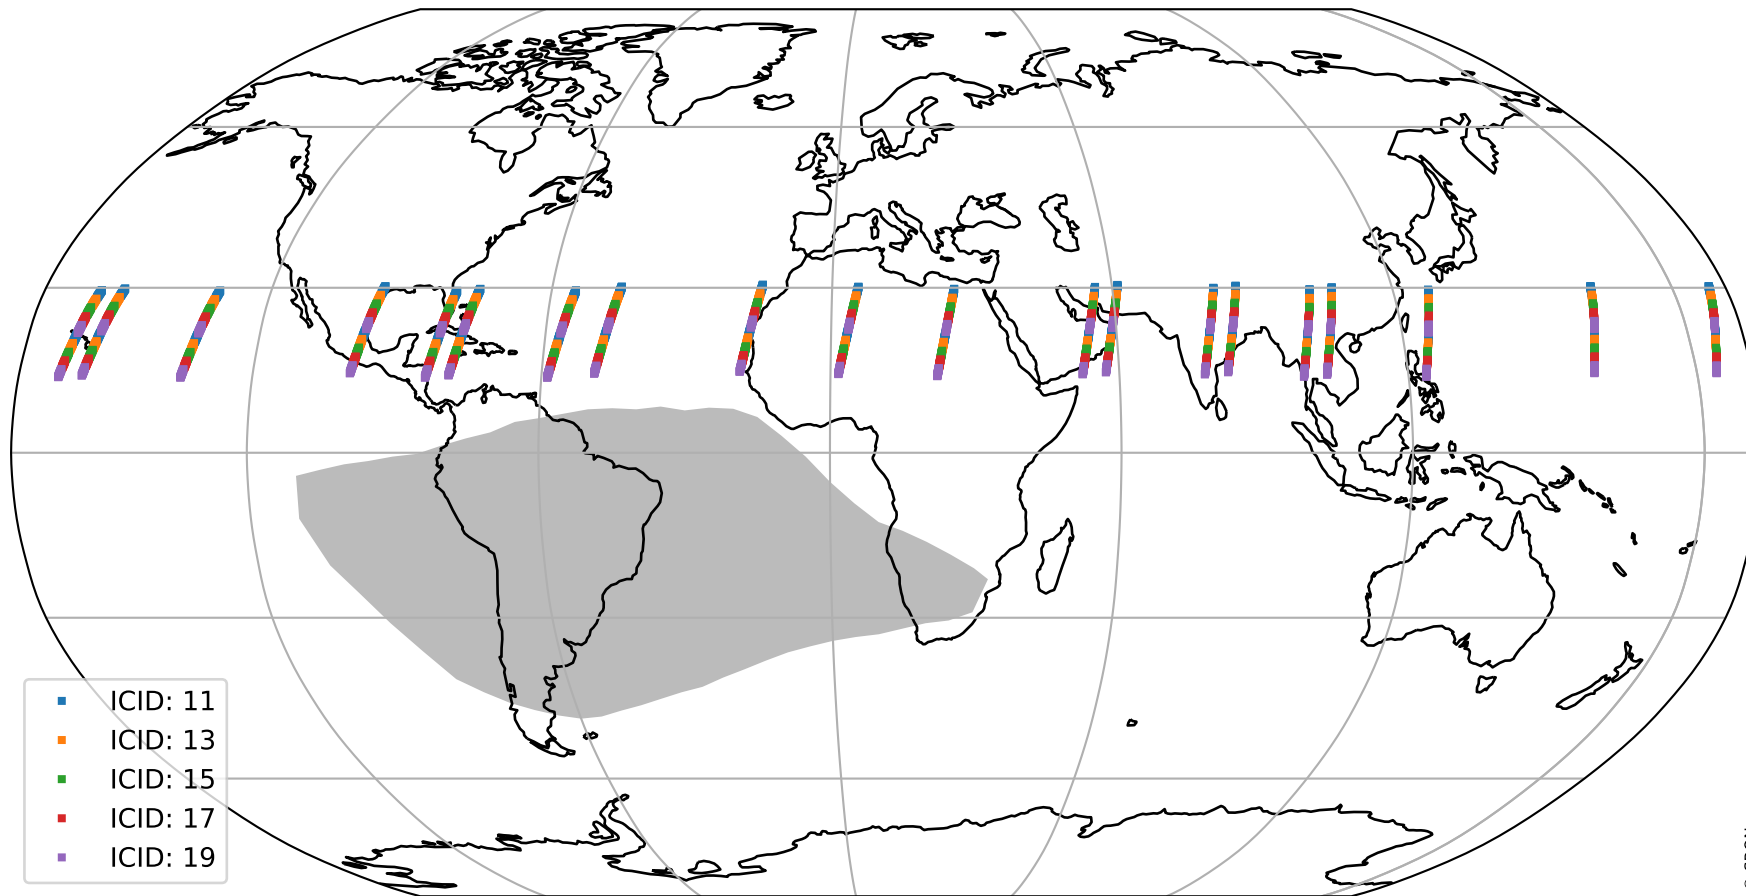

Tropomi SWIR offset (beta nominal)

orbits : 20 in [15742, 15787]
coverage : 2020-10-27 / 2020-10-30
median : 0.5259 V
spread : 0.035917 V
created : 2023-08-22T11:08:41

value detector map

Tropomi SWIR offset (beta nominal)

orbits : 20 in [15742, 15787]
coverage : 2020-10-27 / 2020-10-30
median : 27.966 μV
spread : 14.299 μV
created : 2023-08-22T11:08:42

Tropomi SWIR offset (beta nominal)

orbits : 20 in [15742, 15787]
coverage : 2020-10-27 / 2020-10-30
median : -0.1157 mV
spread : 0.3819 mV
created : 2023-08-22T11:08:42

value compared with SWIR offset CKD

Tropomi SWIR offset (beta nominal) ground-tracks of Sentinel-5P

orbits : 20 in [15742, 15787]
coverage : 2020-10-27 / 2020-10-30
created : 2023-08-22T11:08:42

Tropomi SWIR offset (beta nominal)

orbits : [1867, 15787]
coverage : 2018-02-20 / 2020-10-30
created : 2023-08-22T11:08:42

trend of detector median & temperatures