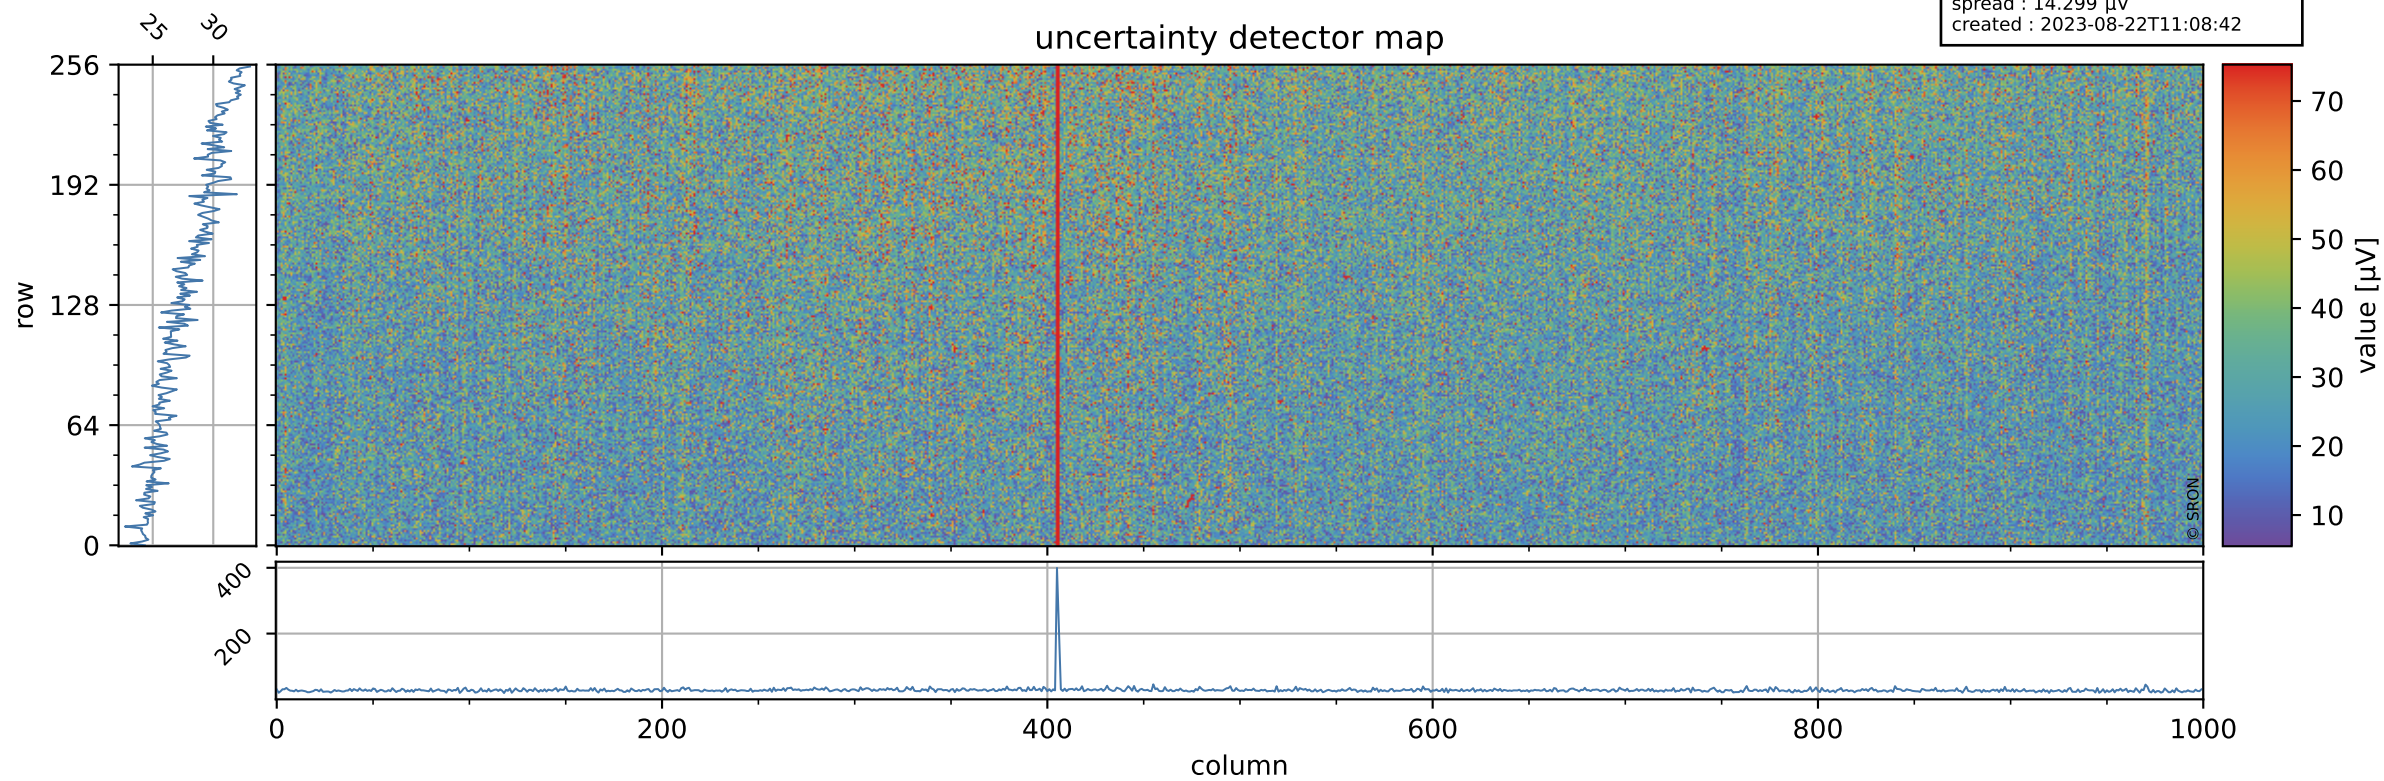

Tropomi SWIR offset (beta nominal)

orbits : 20 in [15742, 15787]
coverage : 2020-10-27 / 2020-10-30
median : 0.5259 V
spread : 0.035917 V
created : 2023-08-22T11:08:41

value detector map

Tropomi SWIR offset (beta nominal)

orbits : 20 in [15742, 15787]
coverage : 2020-10-27 / 2020-10-30
median : 27.966 μV
spread : 14.299 μV
created : 2023-08-22T11:08:42

Tropomi SWIR offset (beta nominal)

orbits : 20 in [15742, 15787]
coverage : 2020-10-27 / 2020-10-30
median : -0.1157 mV
spread : 0.3819 mV
created : 2023-08-22T11:08:42

value compared with SWIR offset CKD

Tropomi SWIR offset (beta nominal) ground-tracks of Sentinel-5P

orbits : 20 in [15742, 15787]
coverage : 2020-10-27 / 2020-10-30
created : 2023-08-22T11:08:42

Tropomi SWIR offset (beta nominal)

orbits : [1867, 15787]
coverage : 2018-02-20 / 2020-10-30
created : 2023-08-22T11:08:42

trend of detector median & temperatures