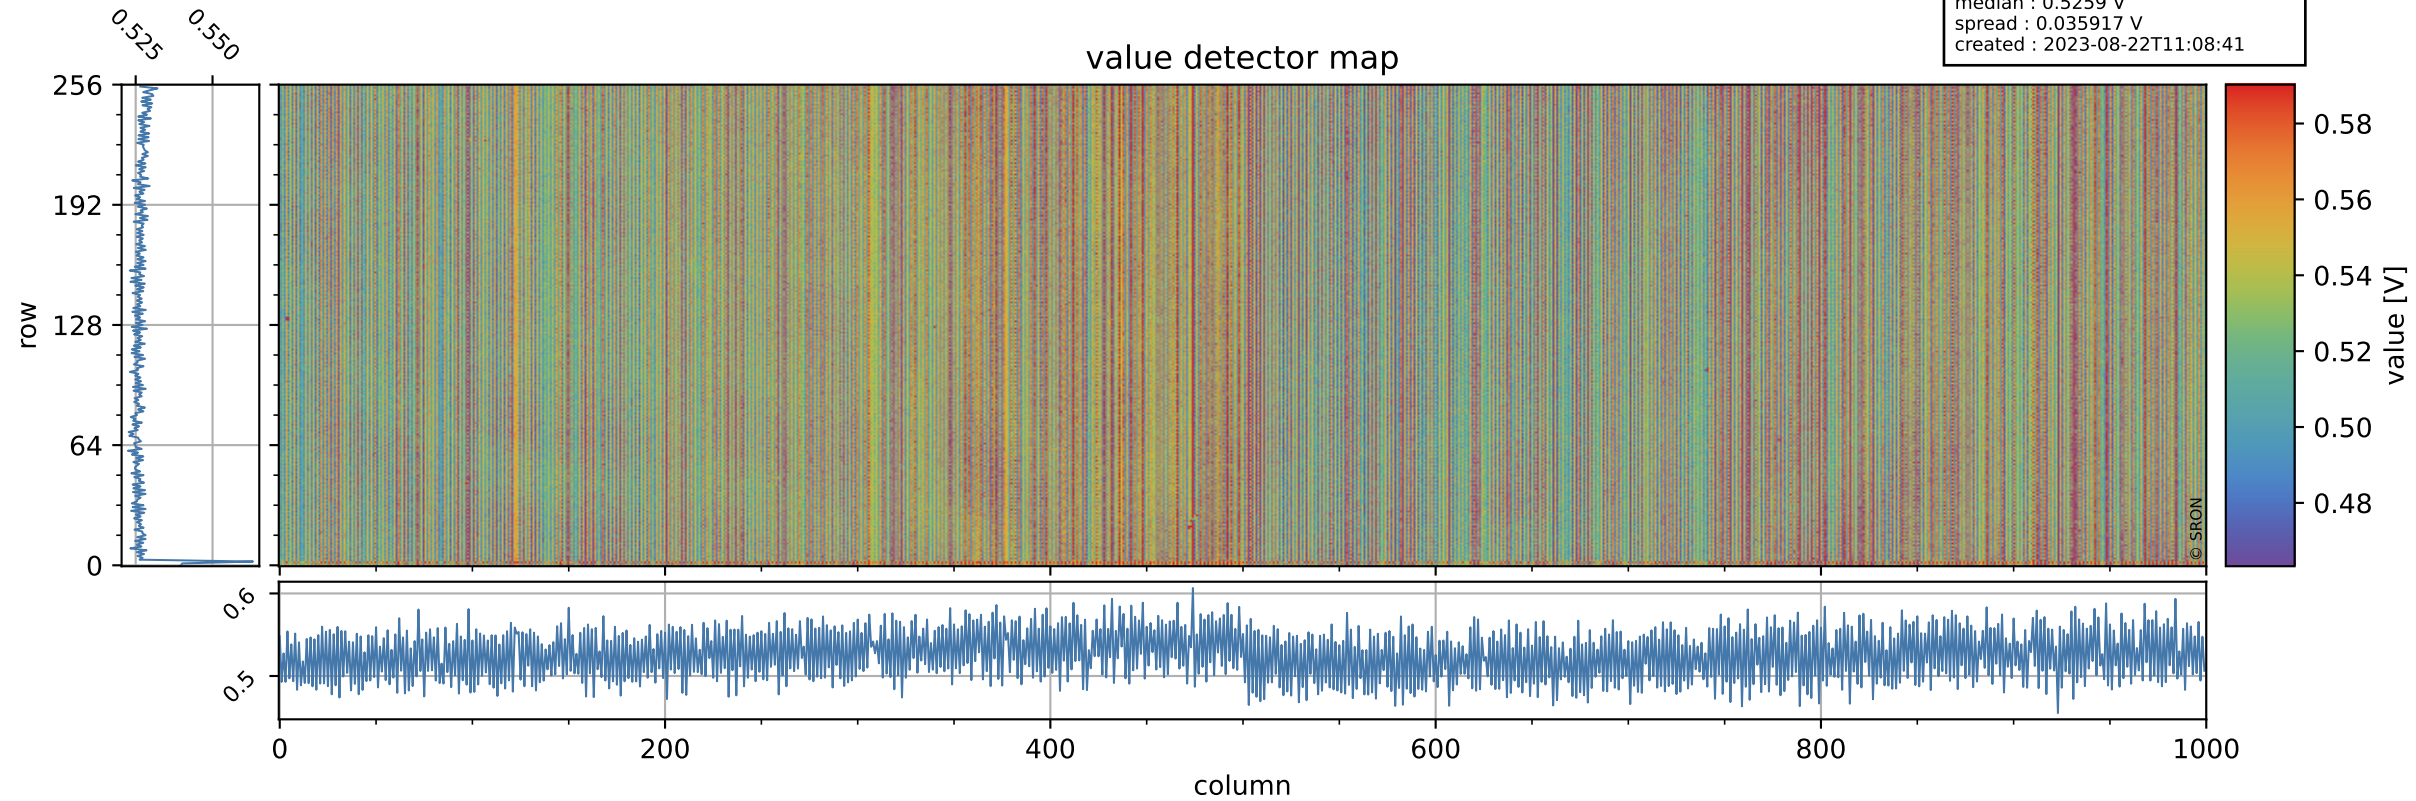

Tropomi SWIR offset (beta nominal)

orbits : 20 in [15742, 15787]
coverage : 2020-10-27 / 2020-10-30
median : 0.5259 V
spread : 0.035917 V
created : 2023-08-22T11:08:41

value detector map

Tropomi SWIR offset (beta nominal)

orbits : 20 in [15742, 15787]
coverage : 2020-10-27 / 2020-10-30
median : 27.966 μV
spread : 14.299 μV
created : 2023-08-22T11:08:42

Tropomi SWIR offset (beta nominal)

orbits : 20 in [15742, 15787]
coverage : 2020-10-27 / 2020-10-30
median : -0.1157 mV
spread : 0.3819 mV
created : 2023-08-22T11:08:42

value compared with SWIR offset CKD

Tropomi SWIR offset (beta nominal) ground-tracks of Sentinel-5P

orbits : 20 in [15742, 15787]
coverage : 2020-10-27 / 2020-10-30
created : 2023-08-22T11:08:42

Tropomi SWIR offset (beta nominal)

orbits : [1867, 15787]
coverage : 2018-02-20 / 2020-10-30
created : 2023-08-22T11:08:42

trend of detector median & temperatures