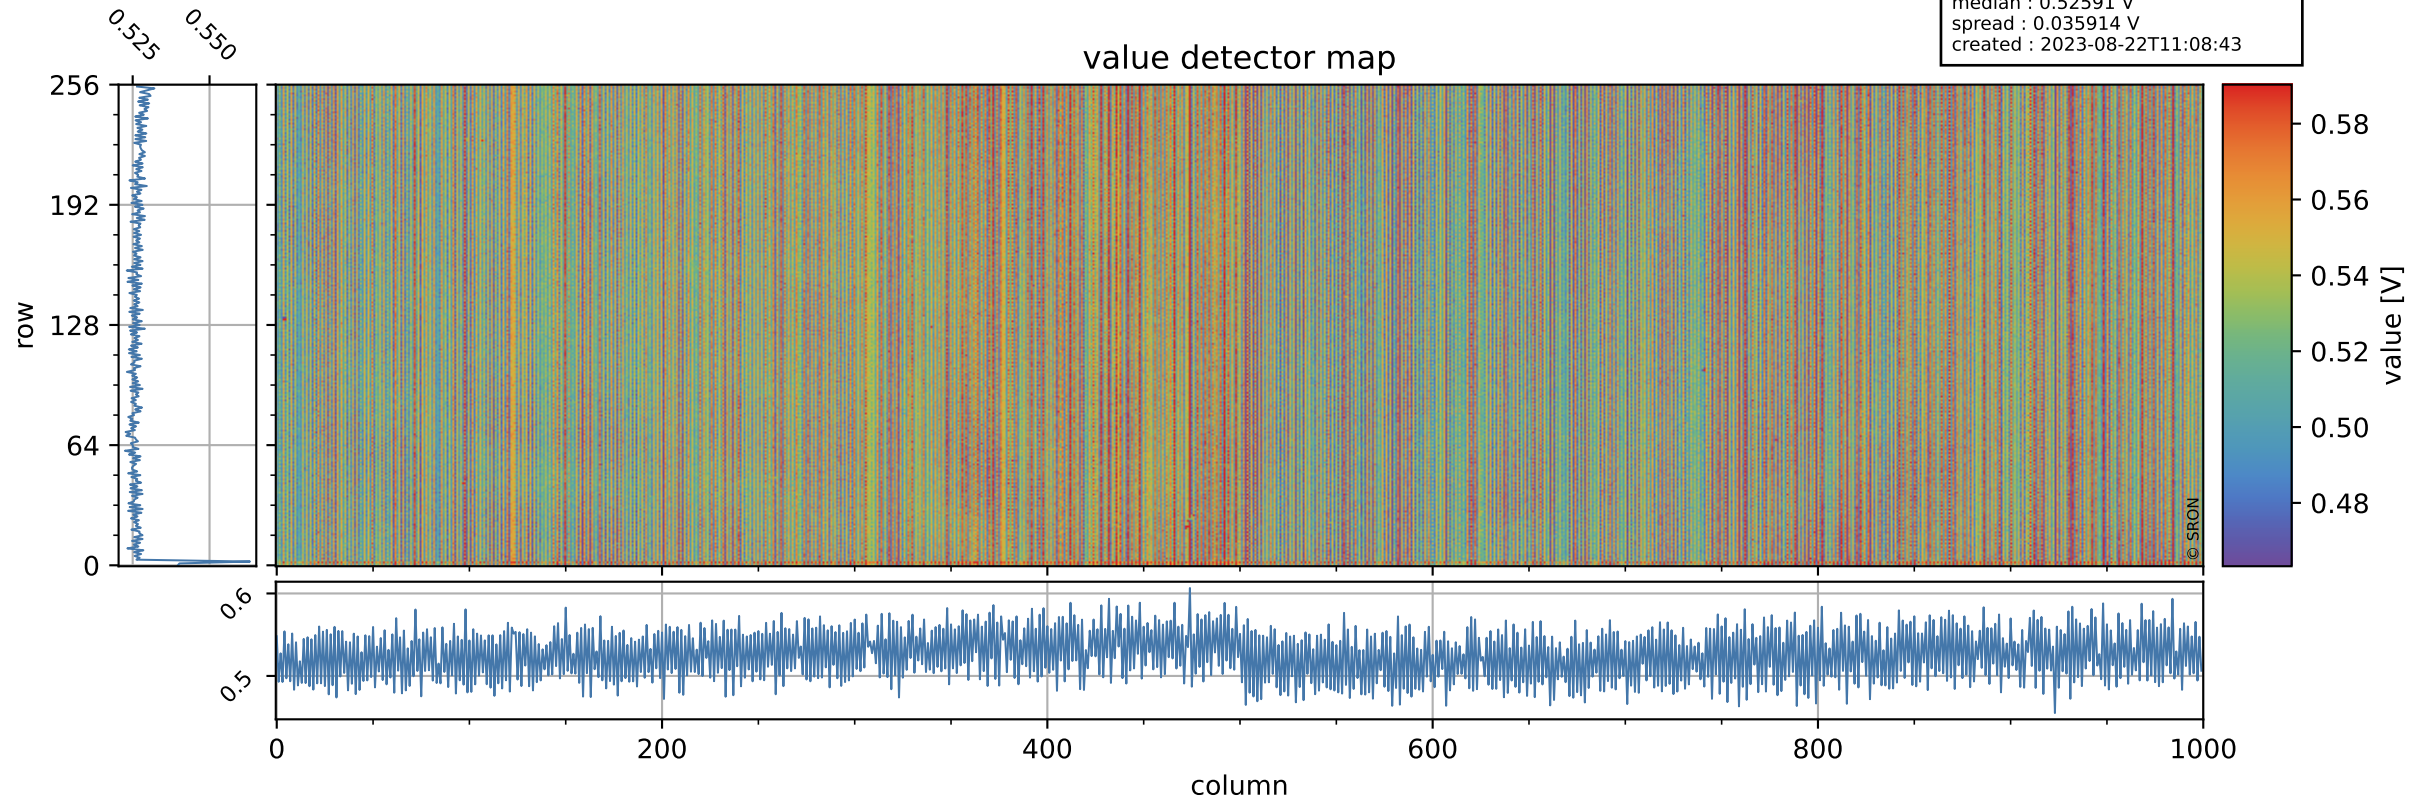

Tropomi SWIR offset (beta nominal)

orbits : 18 in [15787, 15832]
coverage : 2020-10-30 / 2020-11-02
median : 0.52591 V
spread : 0.035914 V
created : 2023-08-22T11:08:43

value detector map

Tropomi SWIR offset (beta nominal)

orbits : 18 in [15787, 15832]
coverage : 2020-10-30 / 2020-11-02
median : 28.546 μV
spread : 14.502 μV
created : 2023-08-22T11:08:43

Tropomi SWIR offset (beta nominal)

orbits : 18 in [15787, 15832]
coverage : 2020-10-30 / 2020-11-02
median : -0.11062 mV
spread : 0.38476 mV
created : 2023-08-22T11:08:44

value compared with SWIR offset CKD

Tropomi SWIR offset (beta nominal) ground-tracks of Sentinel-5P

orbits : 18 in [15787, 15832]
coverage : 2020-10-30 / 2020-11-02
created : 2023-08-22T11:08:44

Tropomi SWIR offset (beta nominal)

orbits : [1867, 15832]
coverage : 2018-02-20 / 2020-11-02
created : 2023-08-22T11:08:44

trend of detector median & temperatures