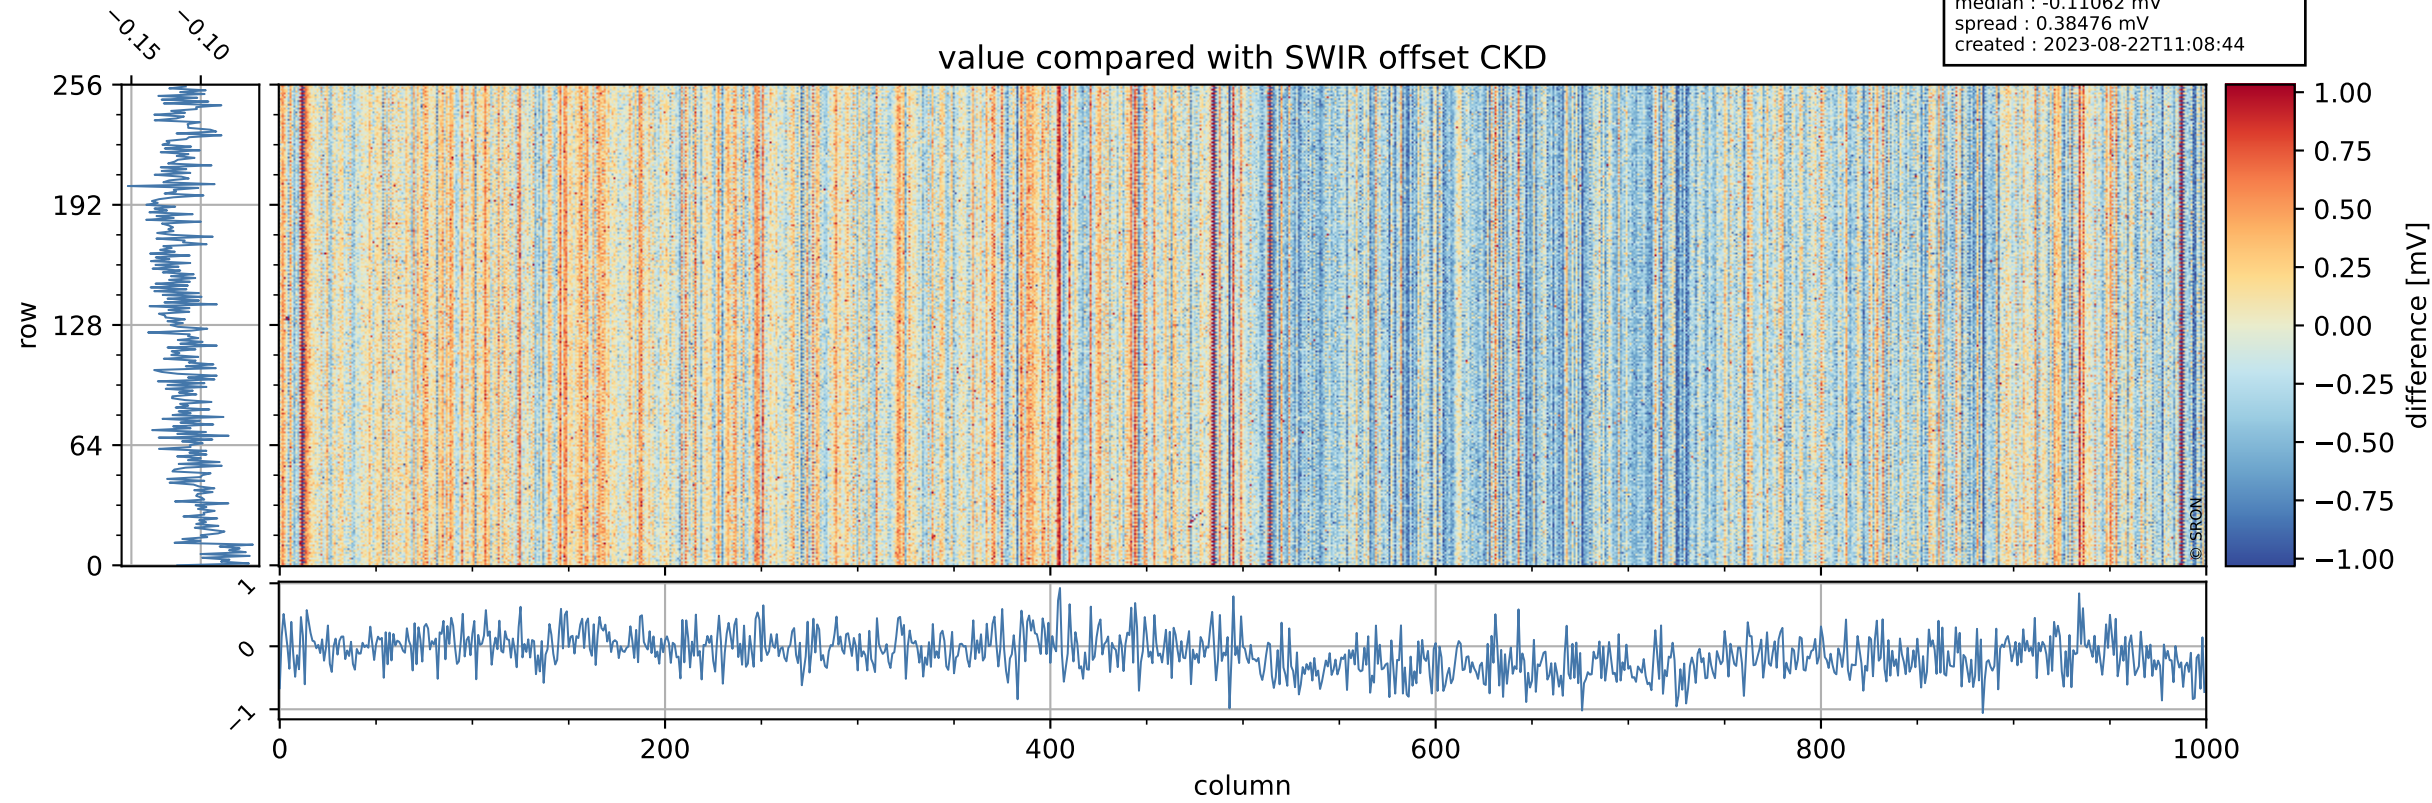

Tropomi SWIR offset (beta nominal)

orbits : 18 in [15787, 15832]
coverage : 2020-10-30 / 2020-11-02
median : 0.52591 V
spread : 0.035914 V
created : 2023-08-22T11:08:43

value detector map

Tropomi SWIR offset (beta nominal)

orbits : 18 in [15787, 15832]
coverage : 2020-10-30 / 2020-11-02
median : 28.546 μV
spread : 14.502 μV
created : 2023-08-22T11:08:43

Tropomi SWIR offset (beta nominal)

orbits : 18 in [15787, 15832]
coverage : 2020-10-30 / 2020-11-02
median : -0.11062 mV
spread : 0.38476 mV
created : 2023-08-22T11:08:44

value compared with SWIR offset CKD

Tropomi SWIR offset (beta nominal) ground-tracks of Sentinel-5P

orbits : 18 in [15787, 15832]
coverage : 2020-10-30 / 2020-11-02
created : 2023-08-22T11:08:44

Tropomi SWIR offset (beta nominal)

orbits : [1867, 15832]
coverage : 2018-02-20 / 2020-11-02
created : 2023-08-22T11:08:44

trend of detector median & temperatures