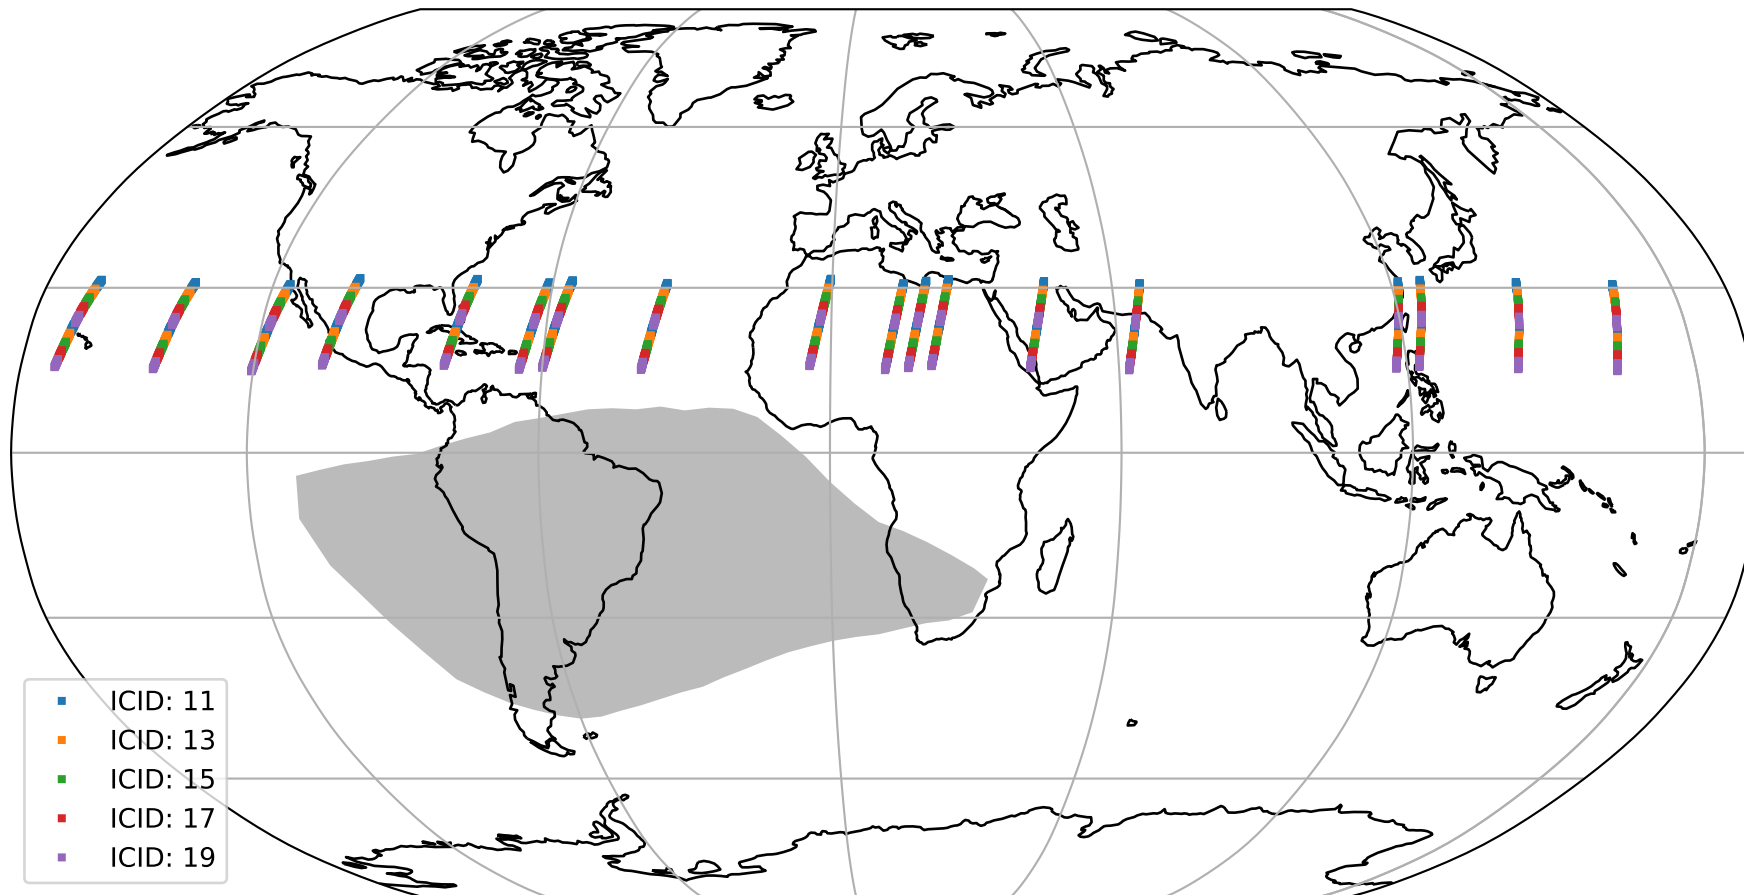

Tropomi SWIR offset (beta nominal)

orbits : 18 in [15787, 15832]
coverage : 2020-10-30 / 2020-11-02
median : 0.52591 V
spread : 0.035914 V
created : 2023-08-22T11:08:43

value detector map

Tropomi SWIR offset (beta nominal)

orbits : 18 in [15787, 15832]
coverage : 2020-10-30 / 2020-11-02
median : 28.546 μV
spread : 14.502 μV
created : 2023-08-22T11:08:43

Tropomi SWIR offset (beta nominal)

orbits : 18 in [15787, 15832]
coverage : 2020-10-30 / 2020-11-02
median : -0.11062 mV
spread : 0.38476 mV
created : 2023-08-22T11:08:44

value compared with SWIR offset CKD

Tropomi SWIR offset (beta nominal) ground-tracks of Sentinel-5P

orbits : 18 in [15787, 15832]
coverage : 2020-10-30 / 2020-11-02
created : 2023-08-22T11:08:44

Tropomi SWIR offset (beta nominal)

orbits : [1867, 15832]
coverage : 2018-02-20 / 2020-11-02
created : 2023-08-22T11:08:44

trend of detector median & temperatures