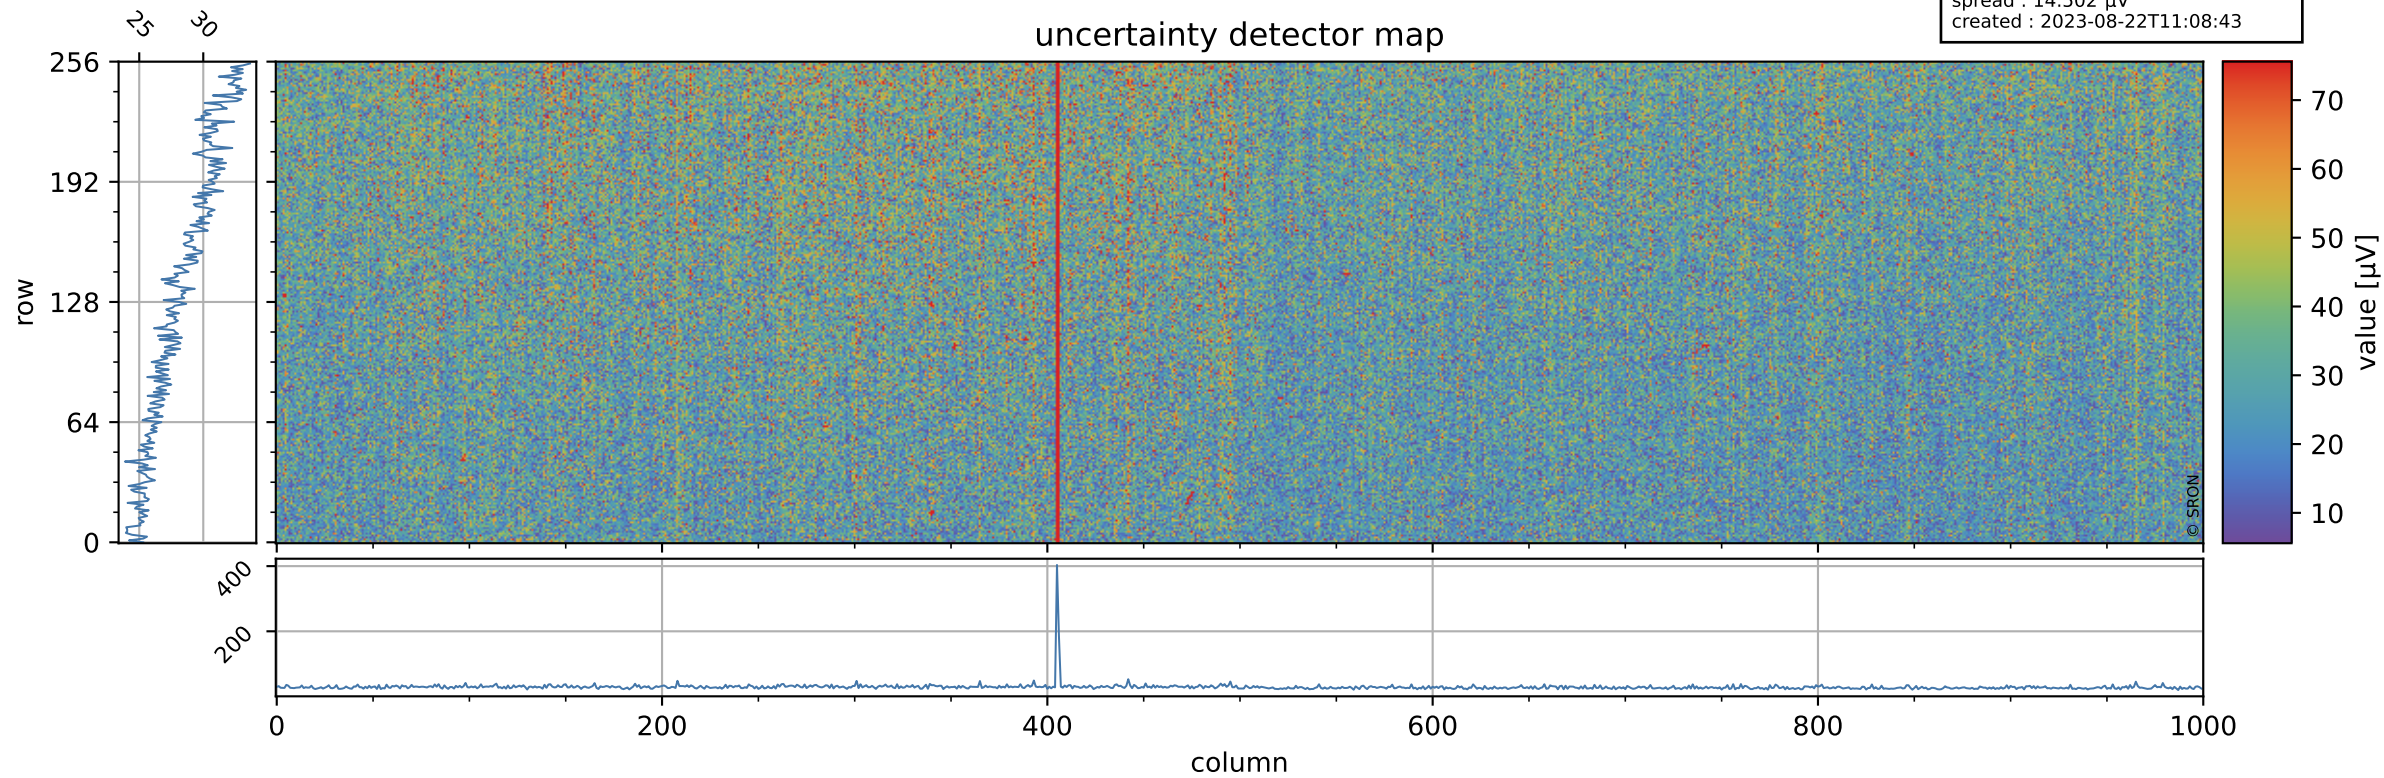

Tropomi SWIR offset (beta nominal)

orbits : 18 in [15787, 15832]
coverage : 2020-10-30 / 2020-11-02
median : 0.52591 V
spread : 0.035914 V
created : 2023-08-22T11:08:43

value detector map

Tropomi SWIR offset (beta nominal)

orbits : 18 in [15787, 15832]
coverage : 2020-10-30 / 2020-11-02
median : 28.546 μV
spread : 14.502 μV
created : 2023-08-22T11:08:43

Tropomi SWIR offset (beta nominal)

orbits : 18 in [15787, 15832]
coverage : 2020-10-30 / 2020-11-02
median : -0.11062 mV
spread : 0.38476 mV
created : 2023-08-22T11:08:44

value compared with SWIR offset CKD

Tropomi SWIR offset (beta nominal) ground-tracks of Sentinel-5P

orbits : 18 in [15787, 15832]
coverage : 2020-10-30 / 2020-11-02
created : 2023-08-22T11:08:44

Tropomi SWIR offset (beta nominal)

orbits : [1867, 15832]
coverage : 2018-02-20 / 2020-11-02
created : 2023-08-22T11:08:44

trend of detector median & temperatures