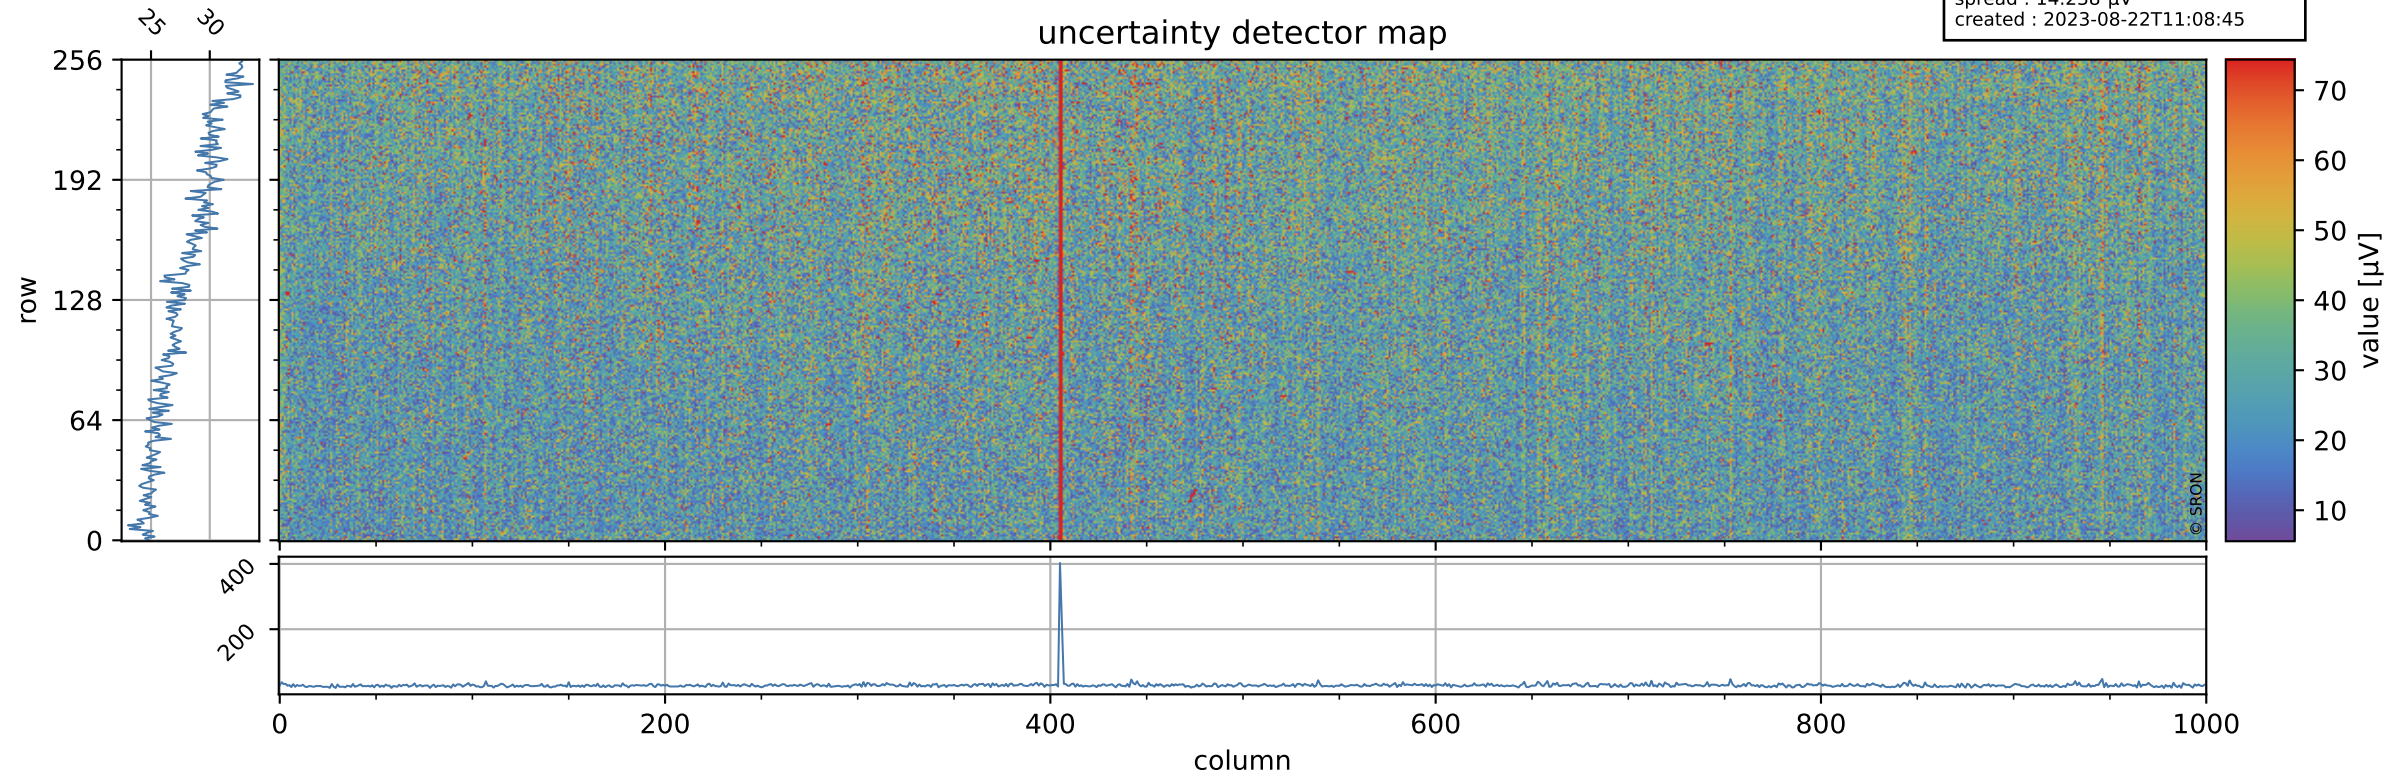

# Tropomi SWIR offset (beta nominal)

orbits : 20 in [15832, 15877]  
coverage : 2020-11-02 / 2020-11-05  
median : 0.52592 V  
spread : 0.035915 V  
created : 2023-08-22T11:08:45

## value detector map

# Tropomi SWIR offset (beta nominal)

orbits : 20 in [15832, 15877]  
coverage : 2020-11-02 / 2020-11-05  
median : 28.053  $\mu\text{V}$   
spread : 14.238  $\mu\text{V}$   
created : 2023-08-22T11:08:45

# Tropomi SWIR offset (beta nominal) ground-tracks of Sentinel-5P

orbits : 20 in [15832, 15877]  
coverage : 2020-11-02 / 2020-11-05  
created : 2023-08-22T11:08:46