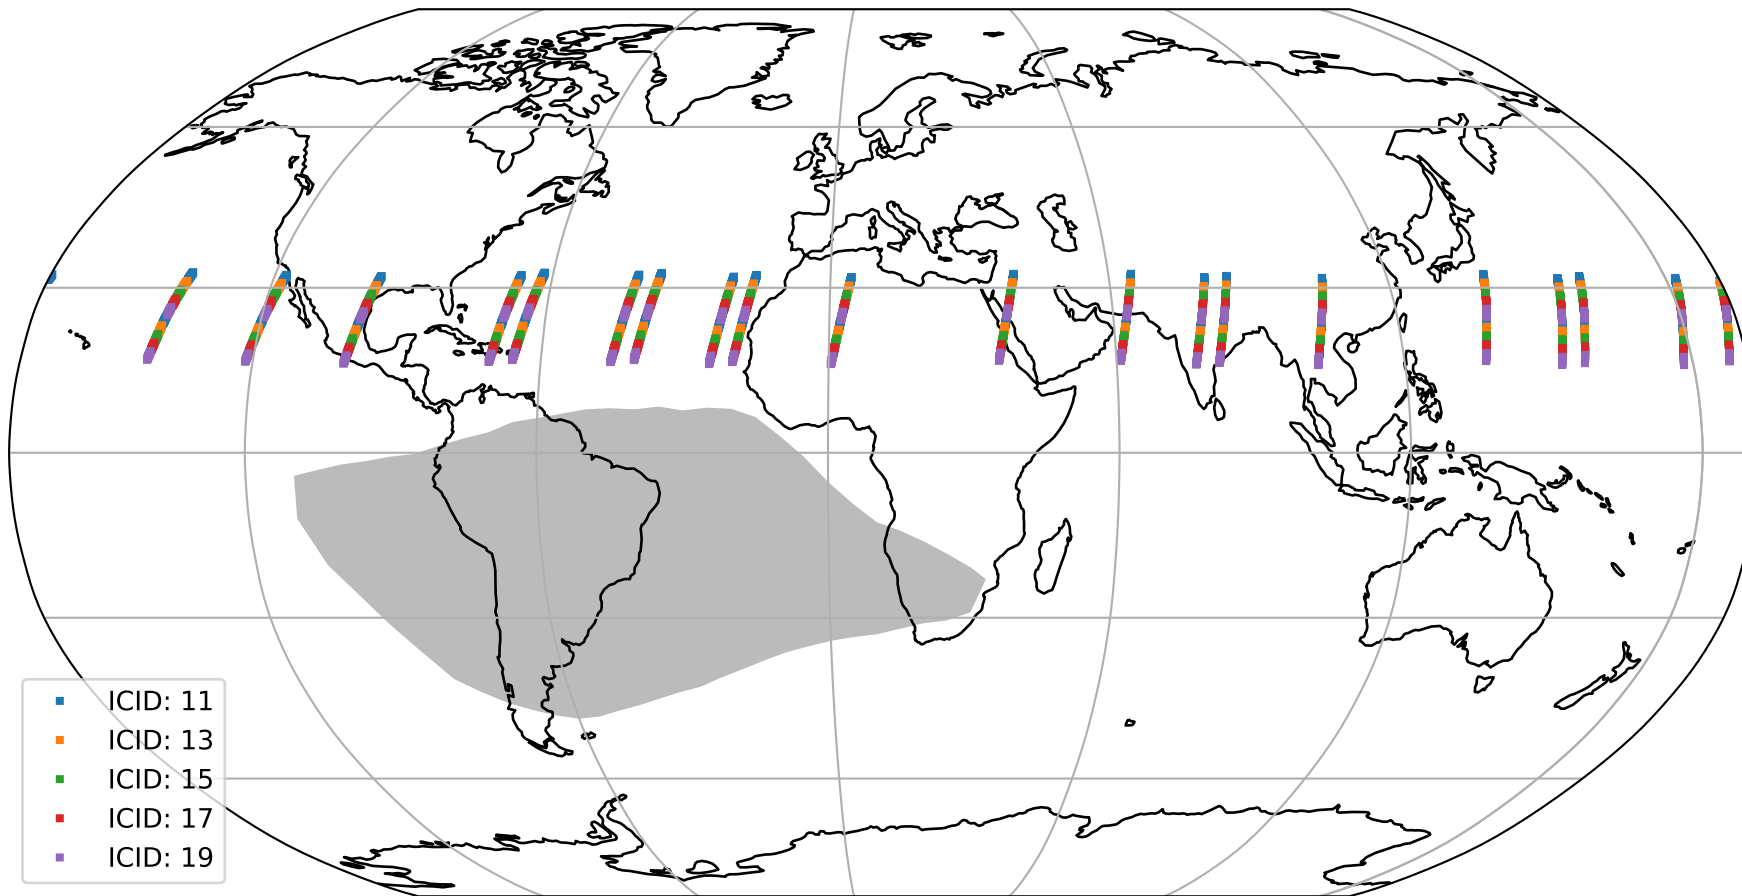

# Tropomi SWIR offset (beta nominal)

orbits : 20 in [15832, 15877]  
coverage : 2020-11-02 / 2020-11-05  
median : 28.053  $\mu\text{V}$   
spread : 14.238  $\mu\text{V}$   
created : 2023-08-22T11:08:45

# Tropomi SWIR offset (beta nominal)

orbits : 20 in [15832, 15877]  
coverage : 2020-11-02 / 2020-11-05  
median : -0.095445 mV  
spread : 0.38556 mV  
created : 2023-08-22T11:08:46

value compared with SWIR offset CKD

# Tropomi SWIR offset (beta nominal) ground-tracks of Sentinel-5P

orbits : 20 in [15832, 15877]  
coverage : 2020-11-02 / 2020-11-05  
created : 2023-08-22T11:08:46

# Tropomi SWIR offset (beta nominal)

orbits : [1867, 15877]  
coverage : 2018-02-20 / 2020-11-05  
created : 2023-08-22T11:08:46