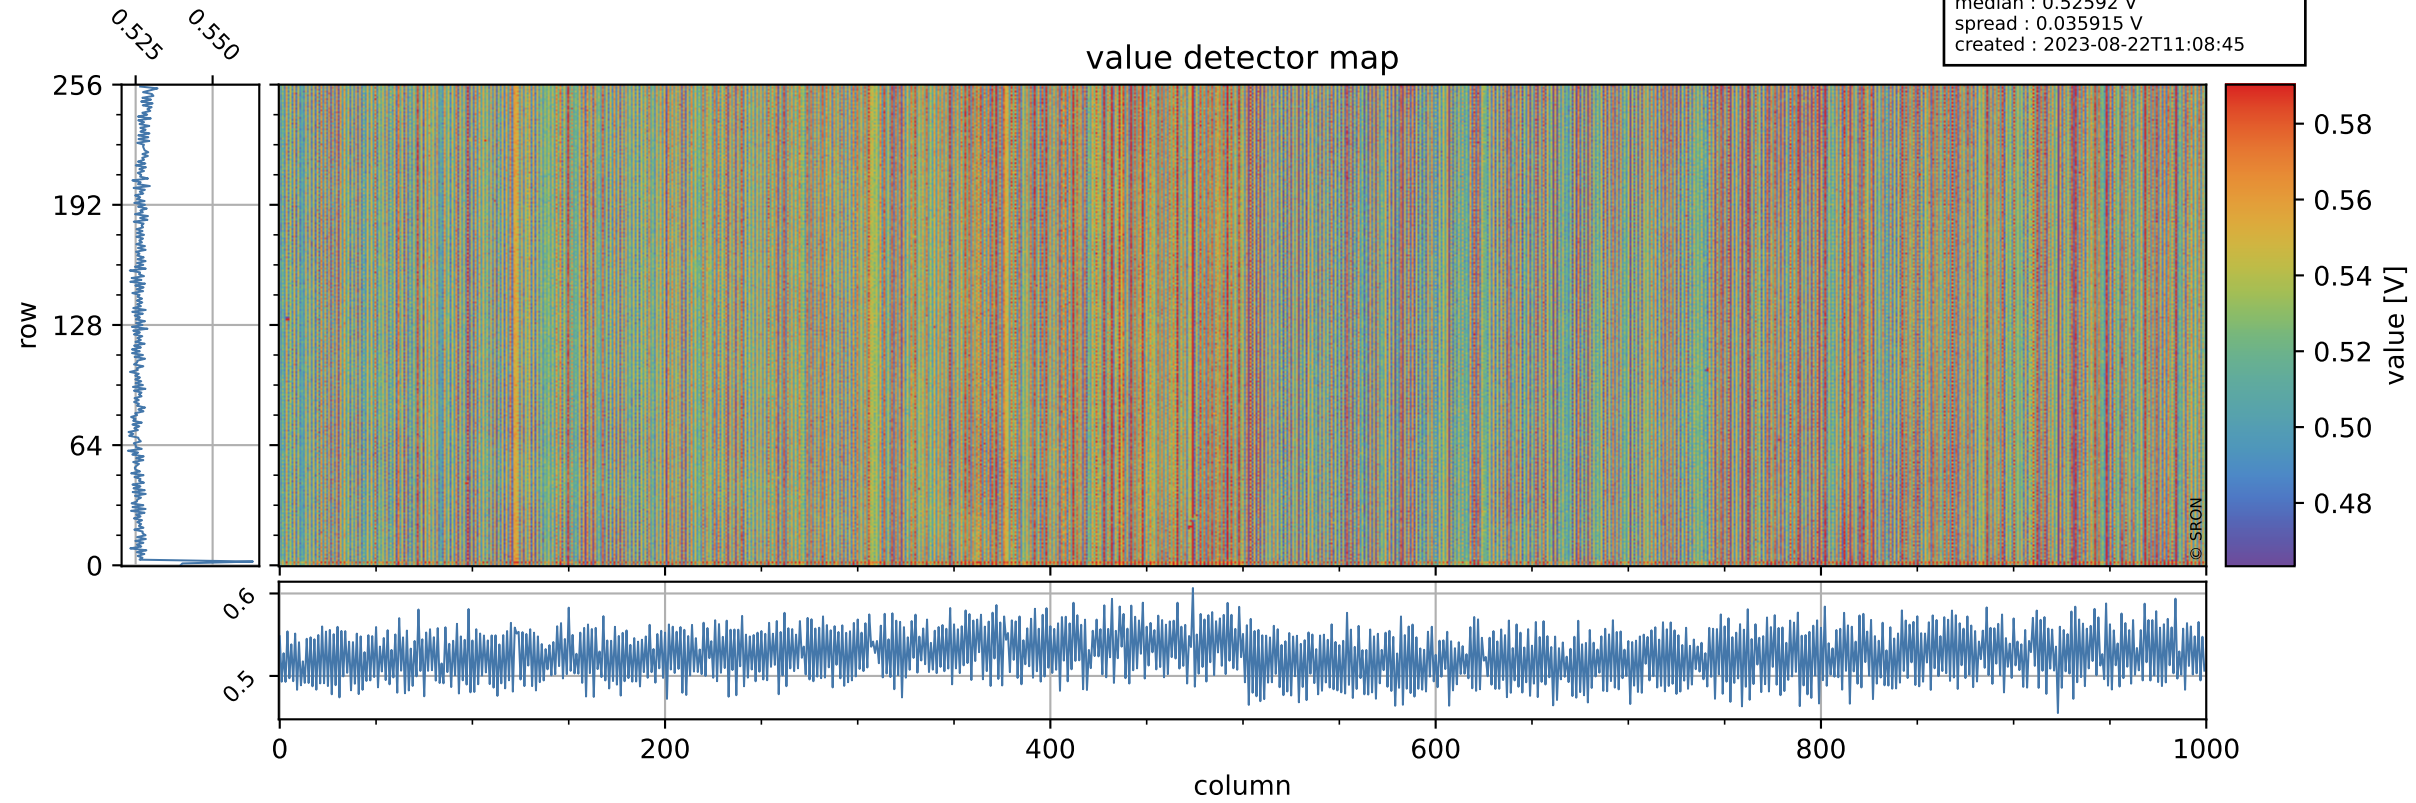

# Tropomi SWIR offset (beta nominal)

orbits : 20 in [15832, 15877]  
coverage : 2020-11-02 / 2020-11-05  
median : 0.52592 V  
spread : 0.035915 V  
created : 2023-08-22T11:08:45

## value detector map

# Tropomi SWIR offset (beta nominal)

orbits : 20 in [15832, 15877]  
coverage : 2020-11-02 / 2020-11-05  
median : 28.053  $\mu\text{V}$   
spread : 14.238  $\mu\text{V}$   
created : 2023-08-22T11:08:45

# Tropomi SWIR offset (beta nominal) ground-tracks of Sentinel-5P

orbits : 20 in [15832, 15877]  
coverage : 2020-11-02 / 2020-11-05  
created : 2023-08-22T11:08:46