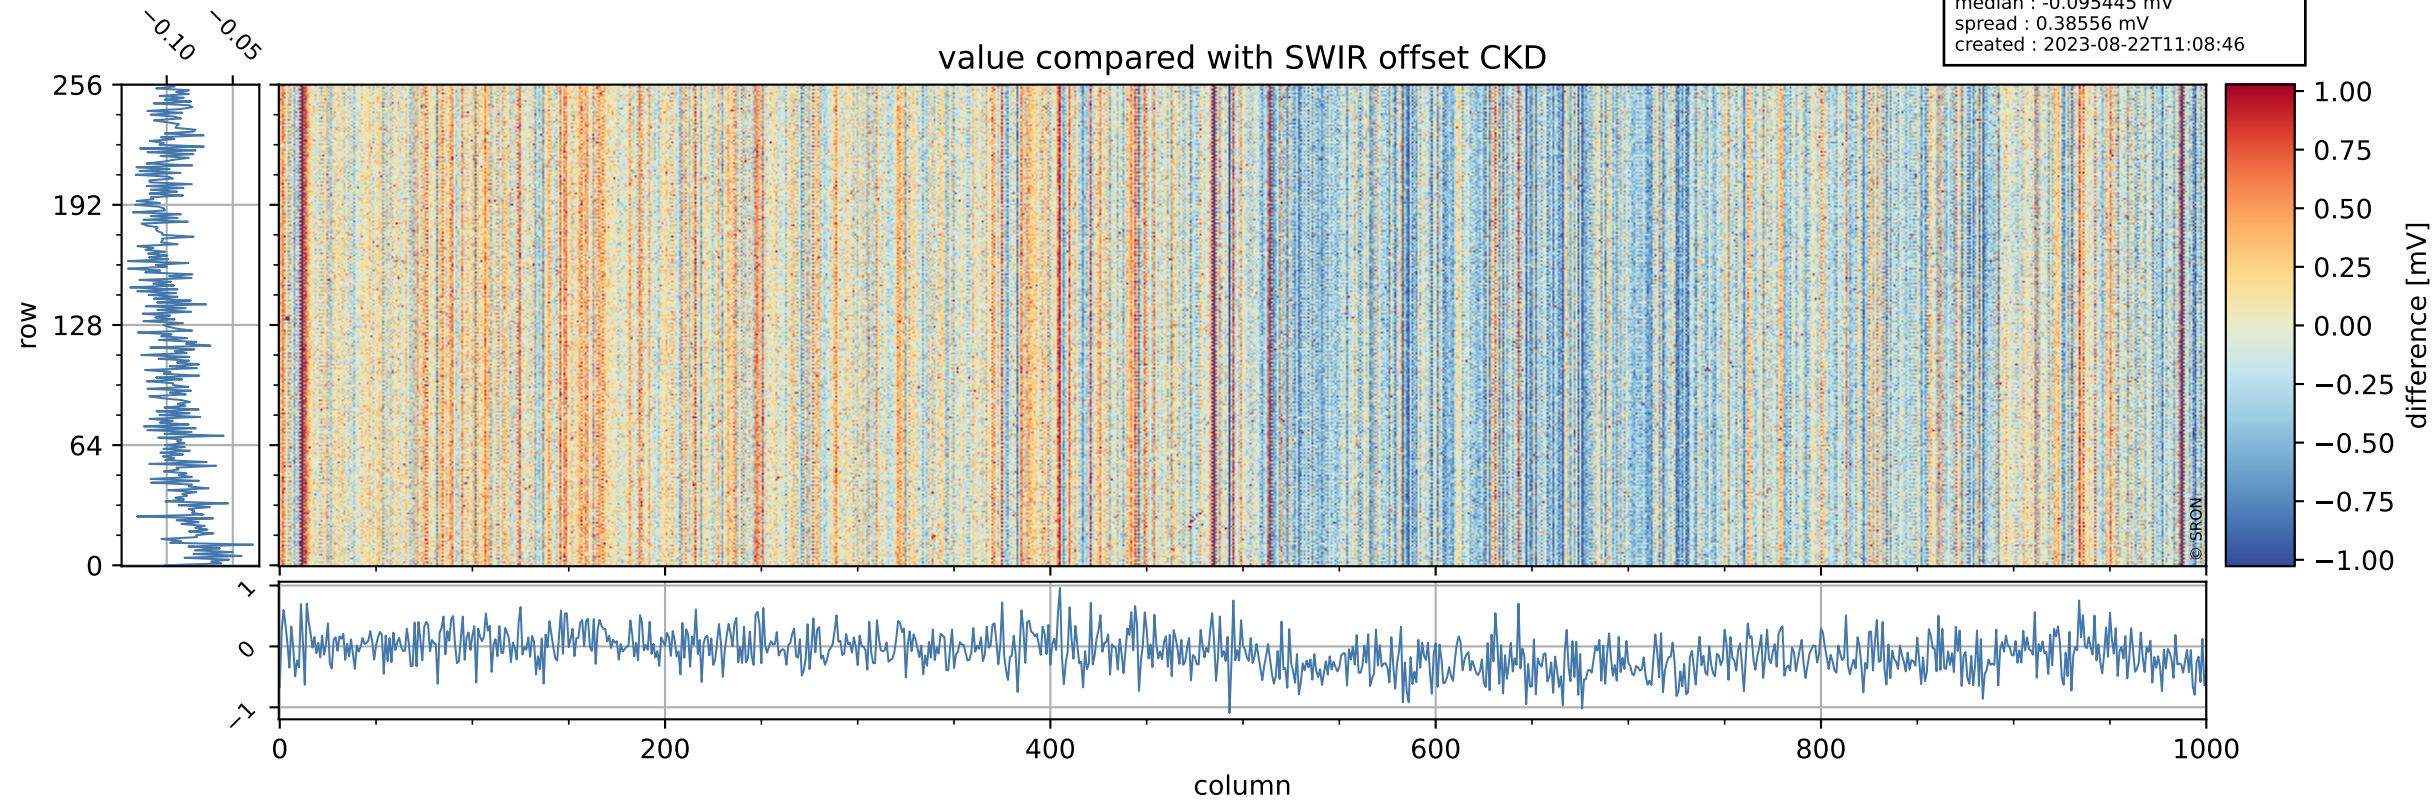

## value detector map

# Tropomi SWIR offset (beta nominal)

orbits : 20 in [15832, 15877]  
coverage : 2020-11-02 / 2020-11-05  
median : 28.053  $\mu\text{V}$   
spread : 14.238  $\mu\text{V}$   
created : 2023-08-22T11:08:45

# Tropomi SWIR offset (beta nominal)

orbits : 20 in [15832, 15877]  
coverage : 2020-11-02 / 2020-11-05  
median : -0.095445 mV  
spread : 0.38556 mV  
created : 2023-08-22T11:08:46

value compared with SWIR offset CKD

# Tropomi SWIR offset (beta nominal) ground-tracks of Sentinel-5P

orbits : 20 in [15832, 15877]  
coverage : 2020-11-02 / 2020-11-05  
created : 2023-08-22T11:08:46