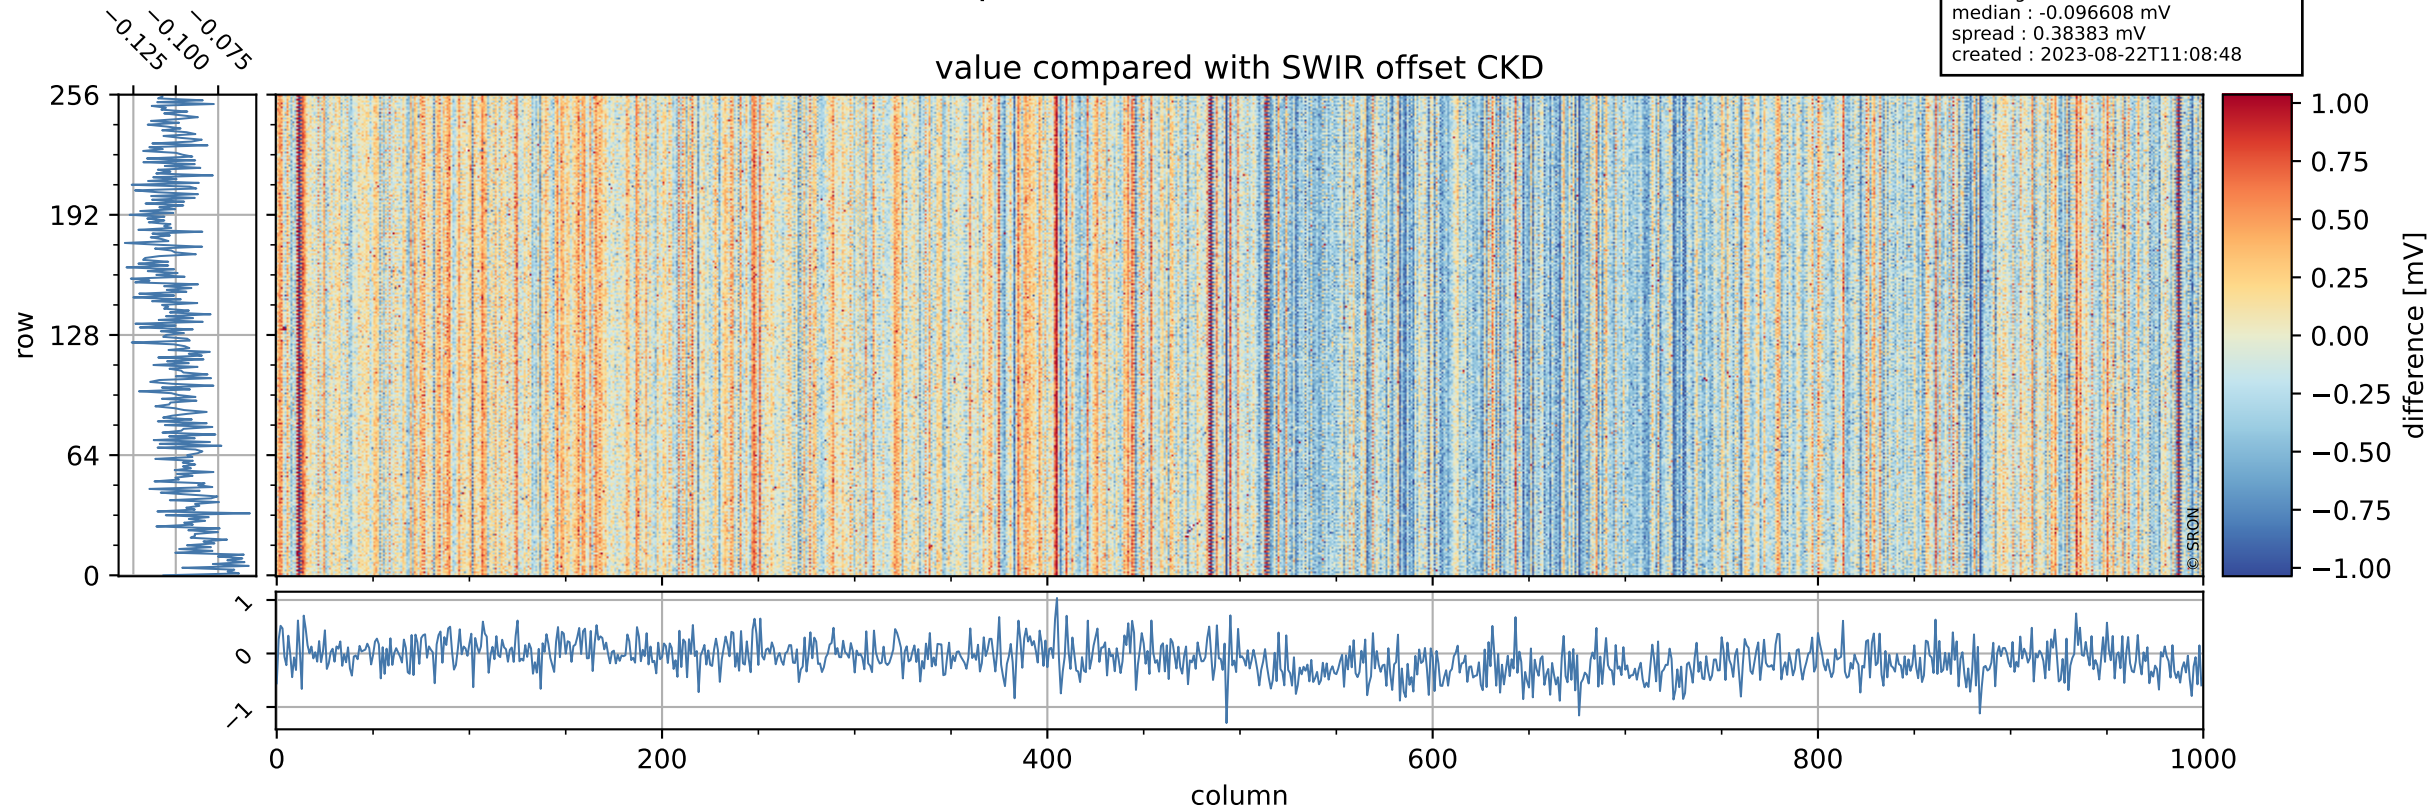

Tropomi SWIR offset (beta nominal)

orbits : 18 in [15877, 15922]
coverage : 2020-11-05 / 2020-11-08
median : 0.52592 V
spread : 0.035908 V
created : 2023-08-22T11:08:47

value detector map

Tropomi SWIR offset (beta nominal)

orbits : 18 in [15877, 15922]
coverage : 2020-11-05 / 2020-11-08
median : 28.566 μV
spread : 14.496 μV
created : 2023-08-22T11:08:48

Tropomi SWIR offset (beta nominal)

orbits : 18 in [15877, 15922]
coverage : 2020-11-05 / 2020-11-08
median : -0.096608 mV
spread : 0.38383 mV
created : 2023-08-22T11:08:48

value compared with SWIR offset CKD

Tropomi SWIR offset (beta nominal) ground-tracks of Sentinel-5P

orbits : 18 in [15877, 15922]
coverage : 2020-11-05 / 2020-11-08
created : 2023-08-22T11:08:48

Tropomi SWIR offset (beta nominal)

orbits : [1867, 15922]
coverage : 2018-02-20 / 2020-11-08
created : 2023-08-22T11:08:48

trend of detector median & temperatures