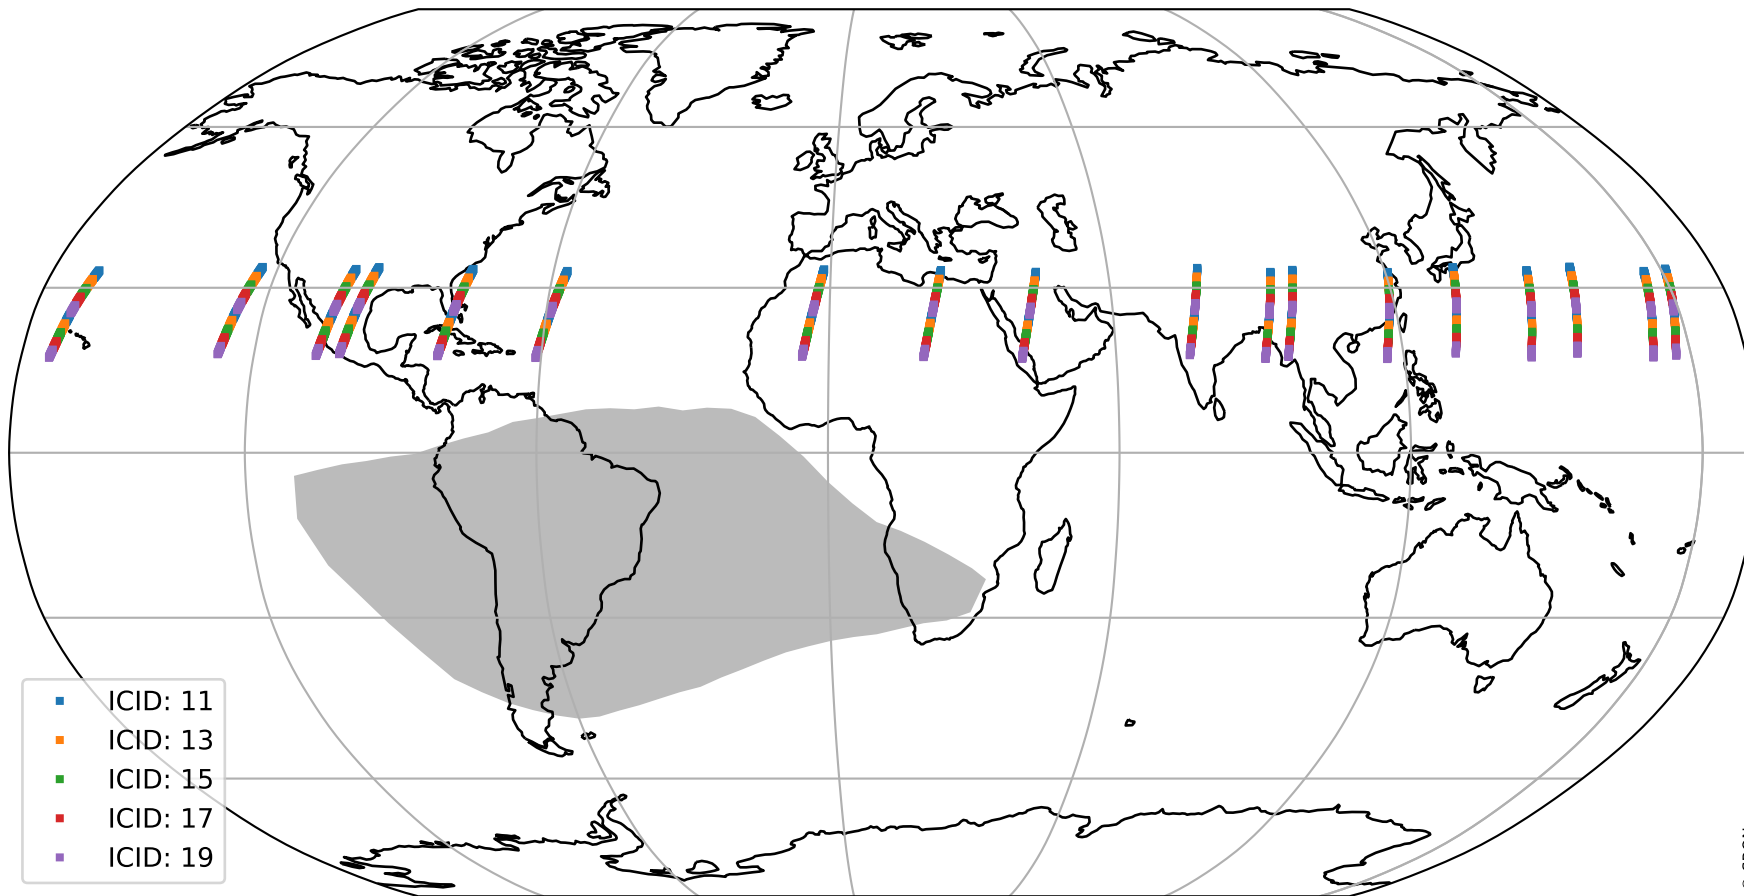

Tropomi SWIR offset (beta nominal)

orbits : 18 in [15877, 15922]
coverage : 2020-11-05 / 2020-11-08
median : 0.52592 V
spread : 0.035908 V
created : 2023-08-22T11:08:47

value detector map

Tropomi SWIR offset (beta nominal)

orbits : 18 in [15877, 15922]
coverage : 2020-11-05 / 2020-11-08
median : 28.566 μV
spread : 14.496 μV
created : 2023-08-22T11:08:48

Tropomi SWIR offset (beta nominal)

orbits : 18 in [15877, 15922]
coverage : 2020-11-05 / 2020-11-08
median : -0.096608 mV
spread : 0.38383 mV
created : 2023-08-22T11:08:48

value compared with SWIR offset CKD

Tropomi SWIR offset (beta nominal) ground-tracks of Sentinel-5P

orbits : 18 in [15877, 15922]
coverage : 2020-11-05 / 2020-11-08
created : 2023-08-22T11:08:48

Tropomi SWIR offset (beta nominal)

orbits : [1867, 15922]
coverage : 2018-02-20 / 2020-11-08
created : 2023-08-22T11:08:48

trend of detector median & temperatures