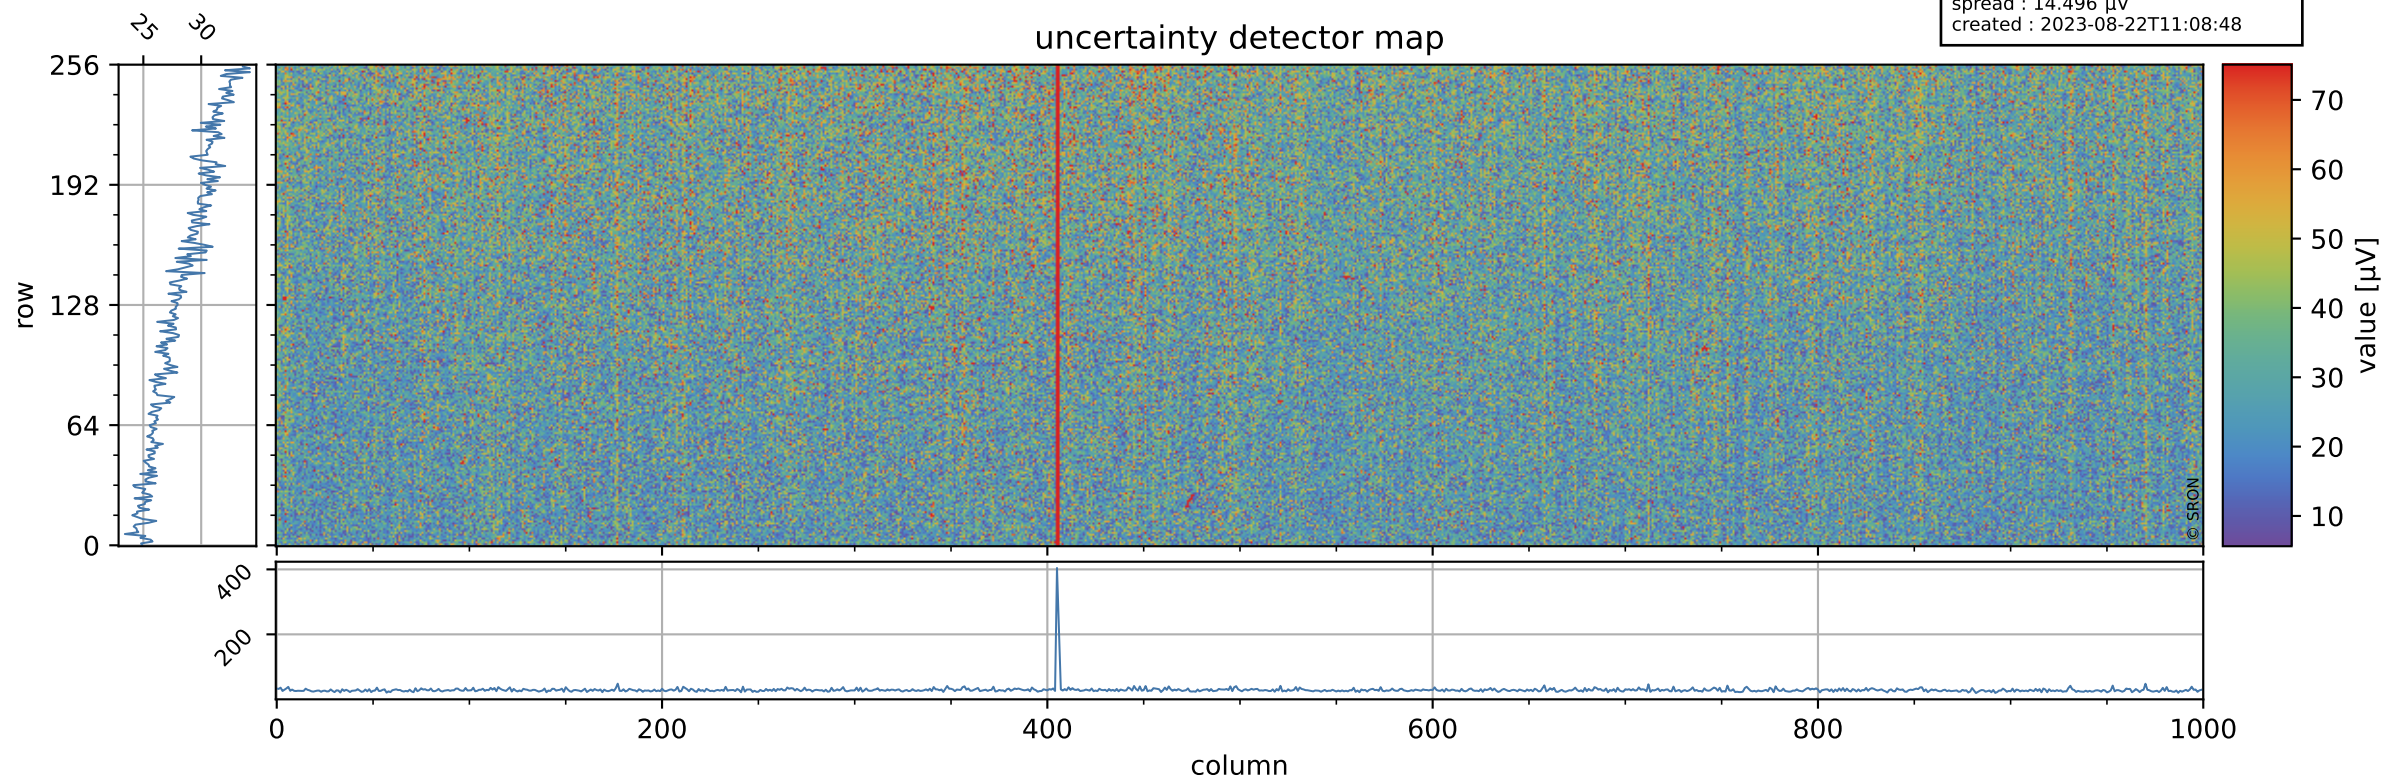

Tropomi SWIR offset (beta nominal)

orbits : 18 in [15877, 15922]
coverage : 2020-11-05 / 2020-11-08
median : 0.52592 V
spread : 0.035908 V
created : 2023-08-22T11:08:47

value detector map

Tropomi SWIR offset (beta nominal)

orbits : 18 in [15877, 15922]
coverage : 2020-11-05 / 2020-11-08
median : 28.566 μV
spread : 14.496 μV
created : 2023-08-22T11:08:48

Tropomi SWIR offset (beta nominal)

orbits : 18 in [15877, 15922]
coverage : 2020-11-05 / 2020-11-08
median : -0.096608 mV
spread : 0.38383 mV
created : 2023-08-22T11:08:48

value compared with SWIR offset CKD

Tropomi SWIR offset (beta nominal) ground-tracks of Sentinel-5P

orbits : 18 in [15877, 15922]
coverage : 2020-11-05 / 2020-11-08
created : 2023-08-22T11:08:48

Tropomi SWIR offset (beta nominal)

orbits : [1867, 15922]
coverage : 2018-02-20 / 2020-11-08
created : 2023-08-22T11:08:48

trend of detector median & temperatures