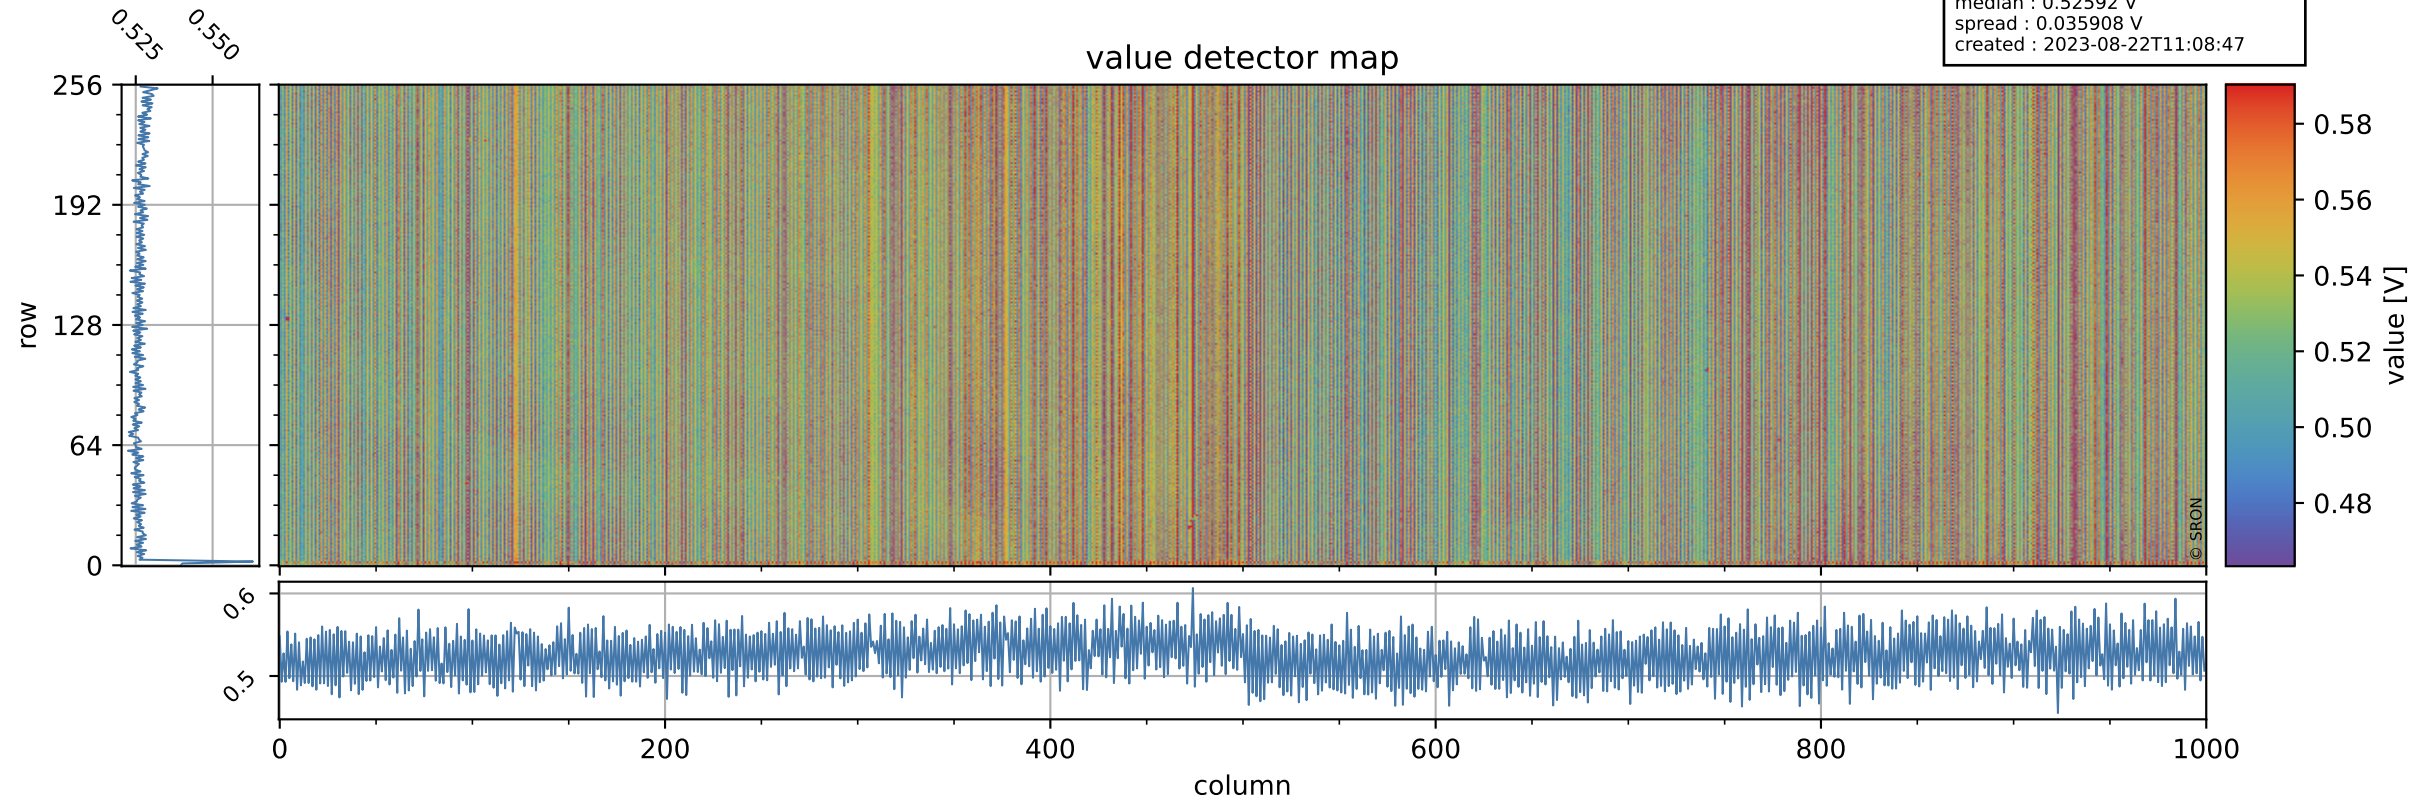

Tropomi SWIR offset (beta nominal)

orbits : 18 in [15877, 15922]
coverage : 2020-11-05 / 2020-11-08
median : 0.52592 V
spread : 0.035908 V
created : 2023-08-22T11:08:47

value detector map

Tropomi SWIR offset (beta nominal)

orbits : 18 in [15877, 15922]
coverage : 2020-11-05 / 2020-11-08
median : 28.566 μV
spread : 14.496 μV
created : 2023-08-22T11:08:48

Tropomi SWIR offset (beta nominal)

orbits : 18 in [15877, 15922]
coverage : 2020-11-05 / 2020-11-08
median : -0.096608 mV
spread : 0.38383 mV
created : 2023-08-22T11:08:48

value compared with SWIR offset CKD

Tropomi SWIR offset (beta nominal) ground-tracks of Sentinel-5P

orbits : 18 in [15877, 15922]
coverage : 2020-11-05 / 2020-11-08
created : 2023-08-22T11:08:48

Tropomi SWIR offset (beta nominal)

orbits : [1867, 15922]
coverage : 2018-02-20 / 2020-11-08
created : 2023-08-22T11:08:48

trend of detector median & temperatures