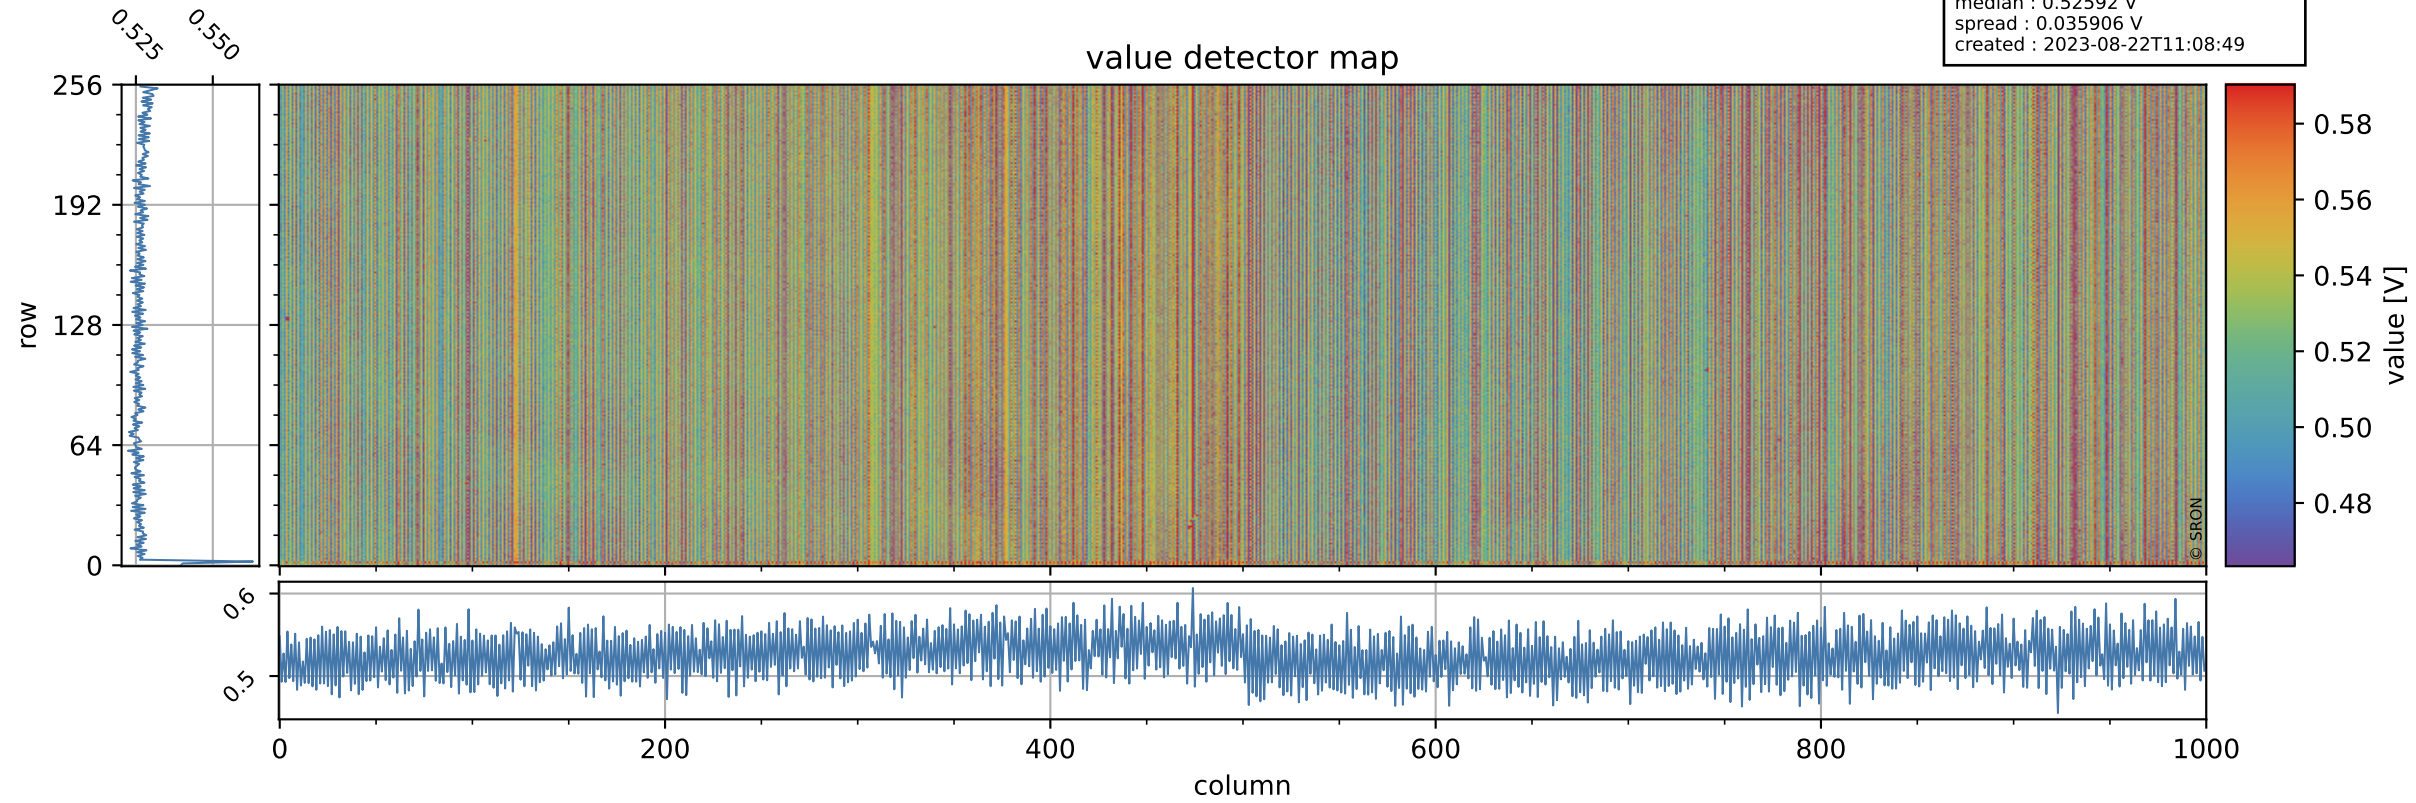

Tropomi SWIR offset (beta nominal)

orbits : 20 in [15922, 15967]
coverage : 2020-11-08 / 2020-11-11
median : 0.52592 V
spread : 0.035906 V
created : 2023-08-22T11:08:49

value detector map

Tropomi SWIR offset (beta nominal)

orbits : 20 in [15922, 15967]
coverage : 2020-11-08 / 2020-11-11
median : 27.98 μV
spread : 14.192 μV
created : 2023-08-22T11:08:50

Tropomi SWIR offset (beta nominal)

orbits : 20 in [15922, 15967]
coverage : 2020-11-08 / 2020-11-11
median : -0.10072 mV
spread : 0.37947 mV
created : 2023-08-22T11:08:50

value compared with SWIR offset CKD

Tropomi SWIR offset (beta nominal) ground-tracks of Sentinel-5P

orbits : 20 in [15922, 15967]
coverage : 2020-11-08 / 2020-11-11
created : 2023-08-22T11:08:50

Tropomi SWIR offset (beta nominal)

orbits : [1867, 15967]
coverage : 2018-02-20 / 2020-11-11
created : 2023-08-22T11:08:50

trend of detector median & temperatures