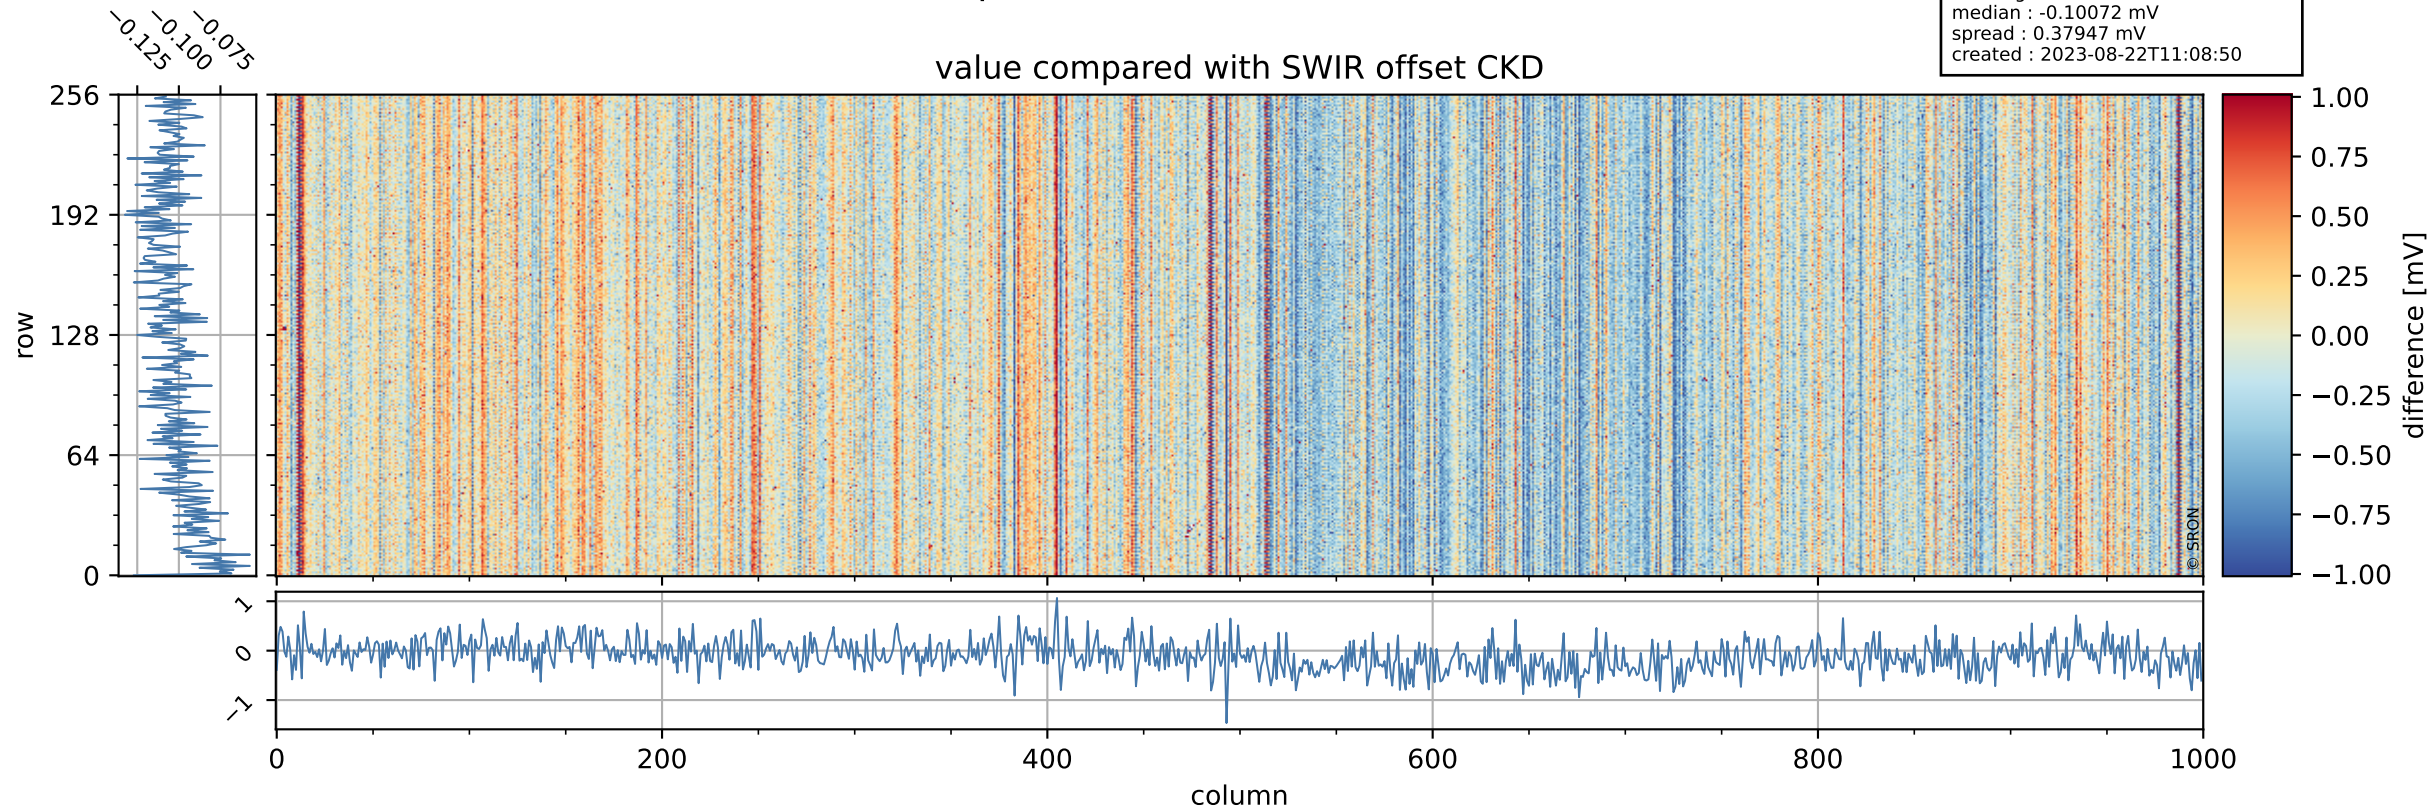

Tropomi SWIR offset (beta nominal)

orbits : 20 in [15922, 15967]
coverage : 2020-11-08 / 2020-11-11
median : 0.52592 V
spread : 0.035906 V
created : 2023-08-22T11:08:49

value detector map

Tropomi SWIR offset (beta nominal)

orbits : 20 in [15922, 15967]
coverage : 2020-11-08 / 2020-11-11
median : 27.98 μV
spread : 14.192 μV
created : 2023-08-22T11:08:50

Tropomi SWIR offset (beta nominal)

orbits : 20 in [15922, 15967]
coverage : 2020-11-08 / 2020-11-11
median : -0.10072 mV
spread : 0.37947 mV
created : 2023-08-22T11:08:50

value compared with SWIR offset CKD

Tropomi SWIR offset (beta nominal) ground-tracks of Sentinel-5P

orbits : 20 in [15922, 15967]
coverage : 2020-11-08 / 2020-11-11
created : 2023-08-22T11:08:50

Tropomi SWIR offset (beta nominal)

orbits : [1867, 15967]
coverage : 2018-02-20 / 2020-11-11
created : 2023-08-22T11:08:50

trend of detector median & temperatures