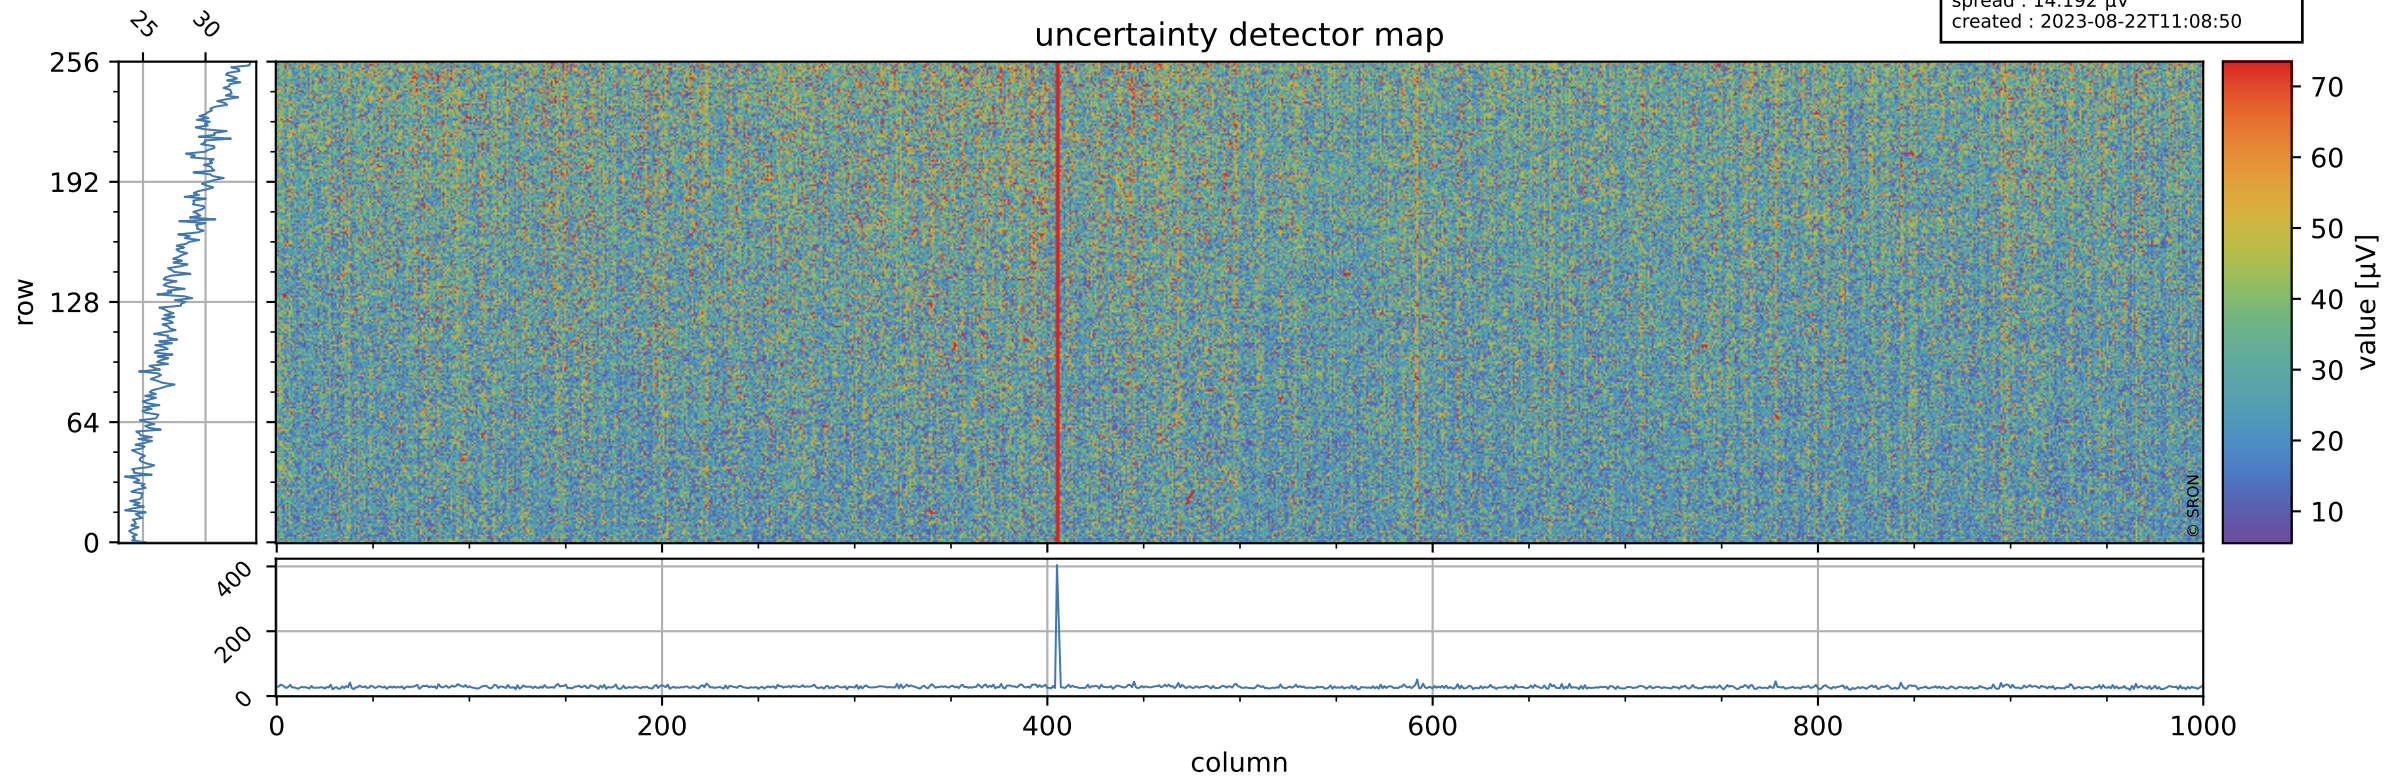

Tropomi SWIR offset (beta nominal)

orbits : 20 in [15922, 15967]
coverage : 2020-11-08 / 2020-11-11
median : 0.52592 V
spread : 0.035906 V
created : 2023-08-22T11:08:49

value detector map

Tropomi SWIR offset (beta nominal)

orbits : 20 in [15922, 15967]
coverage : 2020-11-08 / 2020-11-11
median : 27.98 μV
spread : 14.192 μV
created : 2023-08-22T11:08:50

Tropomi SWIR offset (beta nominal)

orbits : 20 in [15922, 15967]
coverage : 2020-11-08 / 2020-11-11
median : -0.10072 mV
spread : 0.37947 mV
created : 2023-08-22T11:08:50

value compared with SWIR offset CKD

Tropomi SWIR offset (beta nominal) ground-tracks of Sentinel-5P

orbits : 20 in [15922, 15967]
coverage : 2020-11-08 / 2020-11-11
created : 2023-08-22T11:08:50

Tropomi SWIR offset (beta nominal)

orbits : [1867, 15967]
coverage : 2018-02-20 / 2020-11-11
created : 2023-08-22T11:08:50

trend of detector median & temperatures