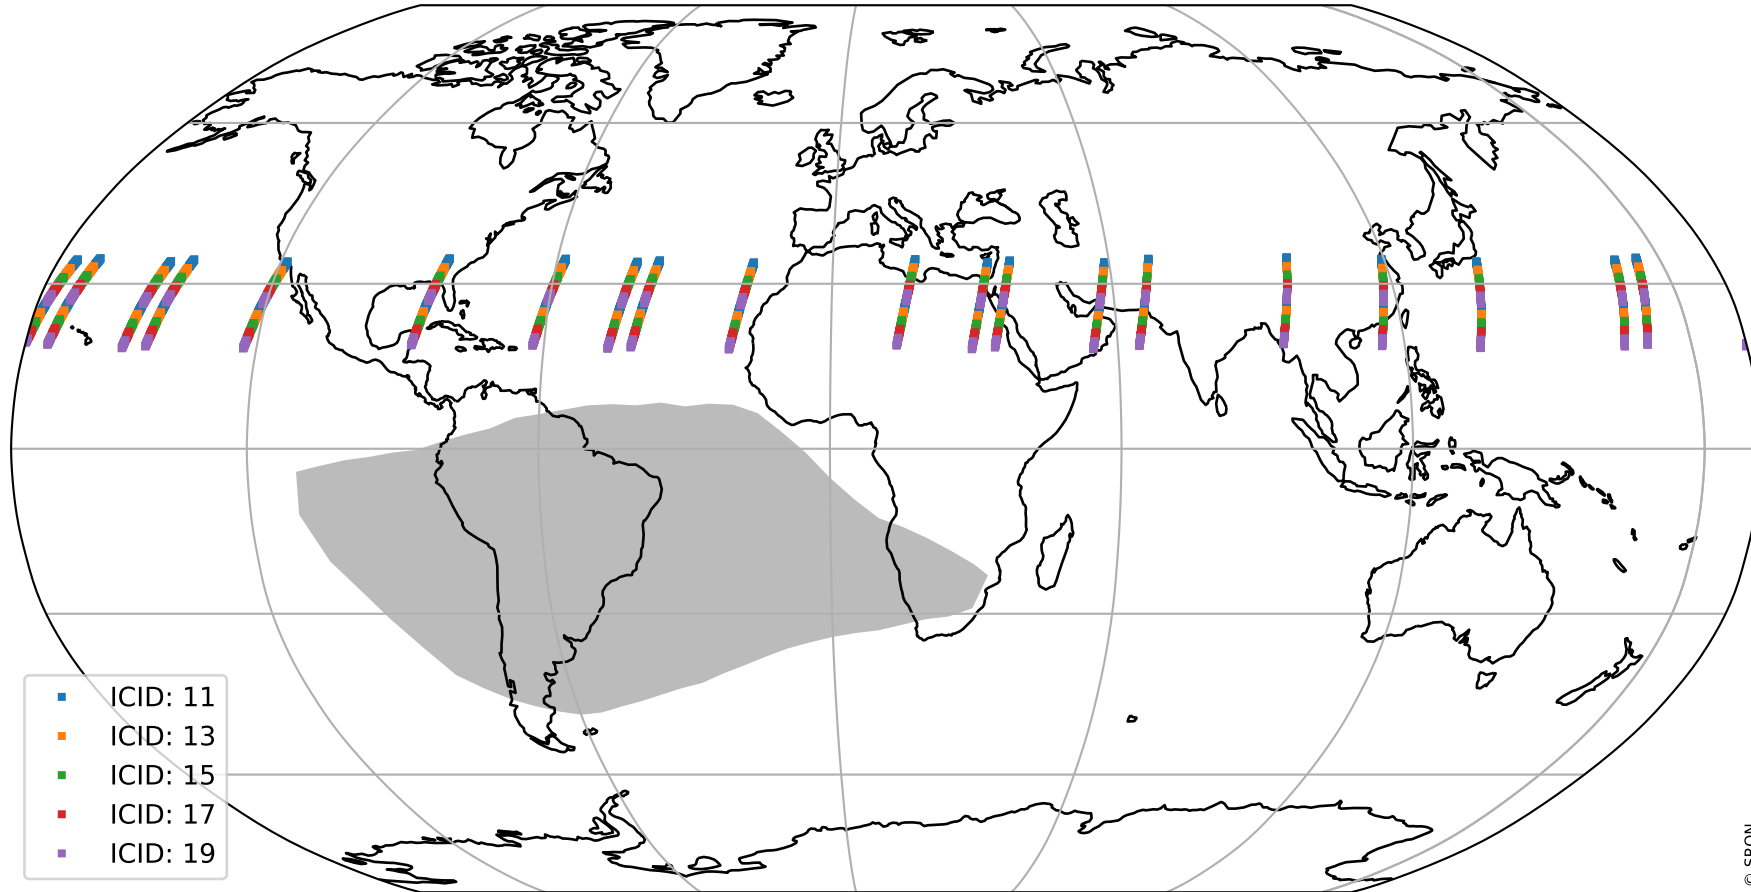

Tropomi SWIR offset (beta nominal)

orbits : 20 in [15922, 15967]
coverage : 2020-11-08 / 2020-11-11
median : 0.52592 V
spread : 0.035906 V
created : 2023-08-22T11:08:49

value detector map

Tropomi SWIR offset (beta nominal)

orbits : 20 in [15922, 15967]
coverage : 2020-11-08 / 2020-11-11
median : 27.98 μV
spread : 14.192 μV
created : 2023-08-22T11:08:50

Tropomi SWIR offset (beta nominal)

orbits : 20 in [15922, 15967]
coverage : 2020-11-08 / 2020-11-11
median : -0.10072 mV
spread : 0.37947 mV
created : 2023-08-22T11:08:50

value compared with SWIR offset CKD

Tropomi SWIR offset (beta nominal) ground-tracks of Sentinel-5P

orbits : 20 in [15922, 15967]
coverage : 2020-11-08 / 2020-11-11
created : 2023-08-22T11:08:50

Tropomi SWIR offset (beta nominal)

orbits : [1867, 15967]
coverage : 2018-02-20 / 2020-11-11
created : 2023-08-22T11:08:50

trend of detector median & temperatures