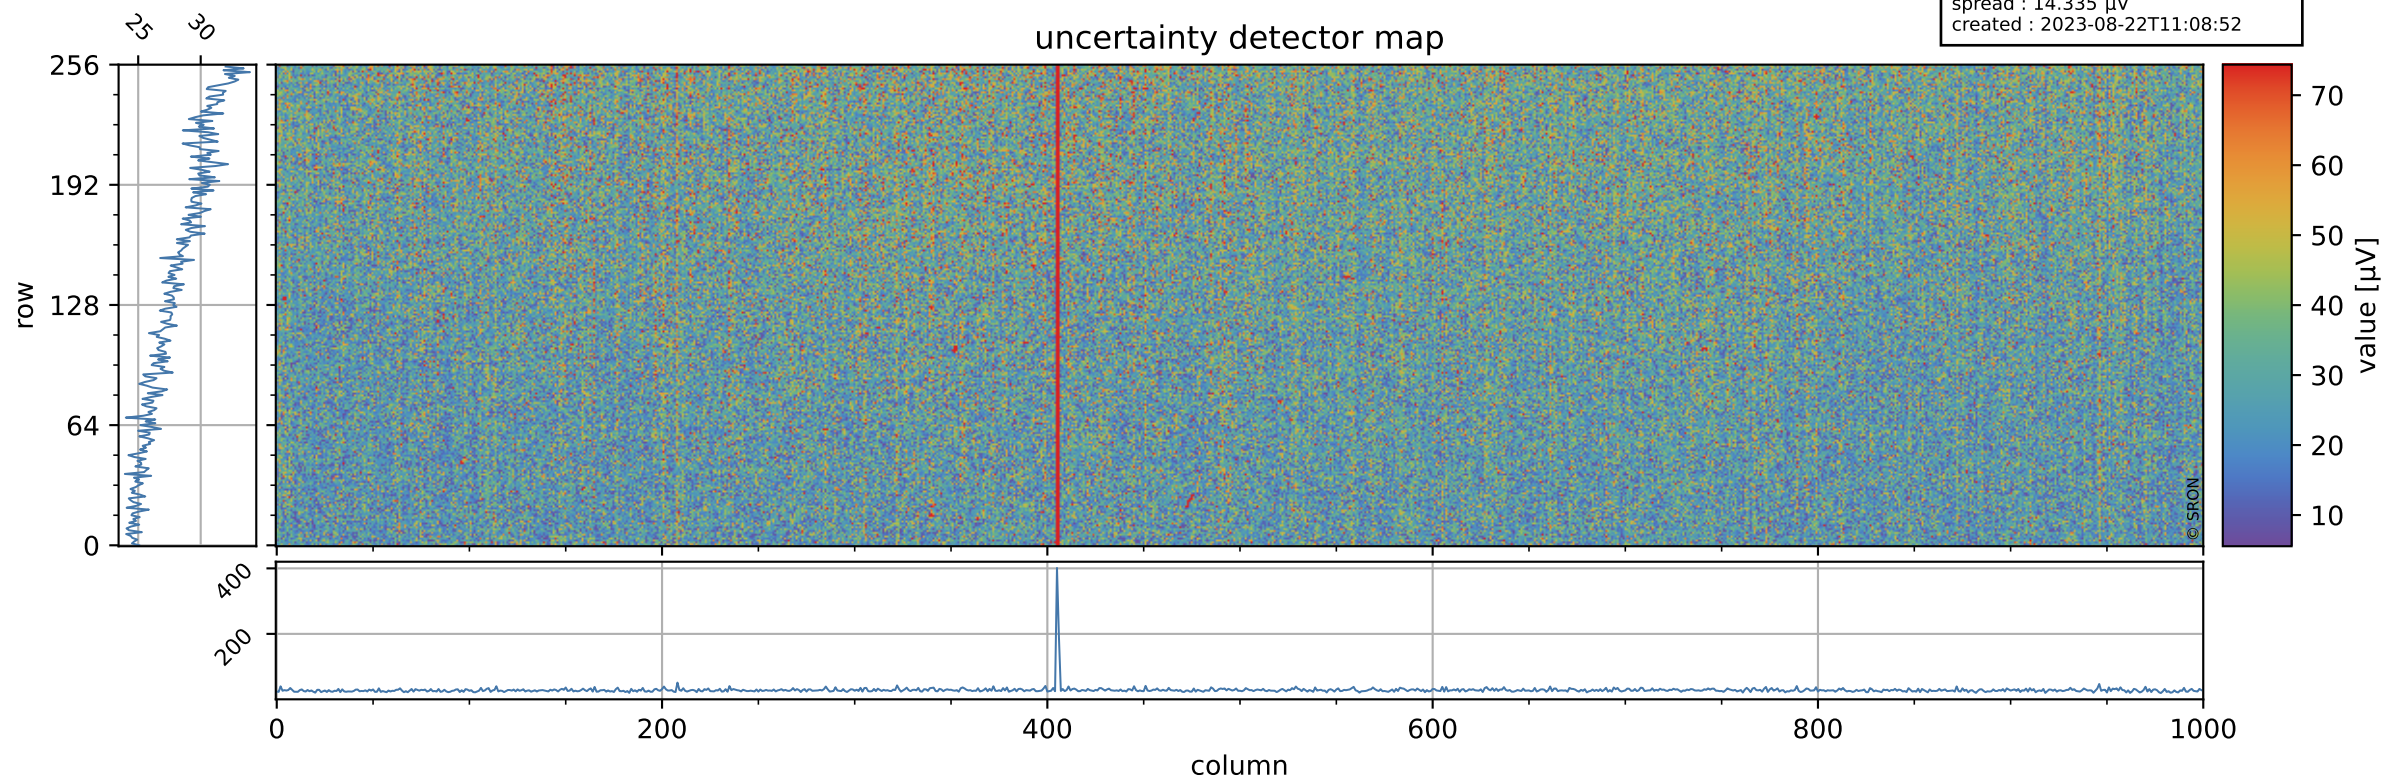

# Tropomi SWIR offset (beta nominal)

orbits : 18 in [15967, 16012]  
coverage : 2020-11-12 / 2020-11-15  
median : 0.52592 V  
spread : 0.035904 V  
created : 2023-08-22T11:08:51

## value detector map

# Tropomi SWIR offset (beta nominal)

orbits : 18 in [15967, 16012]  
coverage : 2020-11-12 / 2020-11-15  
median : 28.169  $\mu\text{V}$   
spread : 14.335  $\mu\text{V}$   
created : 2023-08-22T11:08:52

# Tropomi SWIR offset (beta nominal) ground-tracks of Sentinel-5P

orbits : 18 in [15967, 16012]  
coverage : 2020-11-12 / 2020-11-15  
created : 2023-08-22T11:08:52