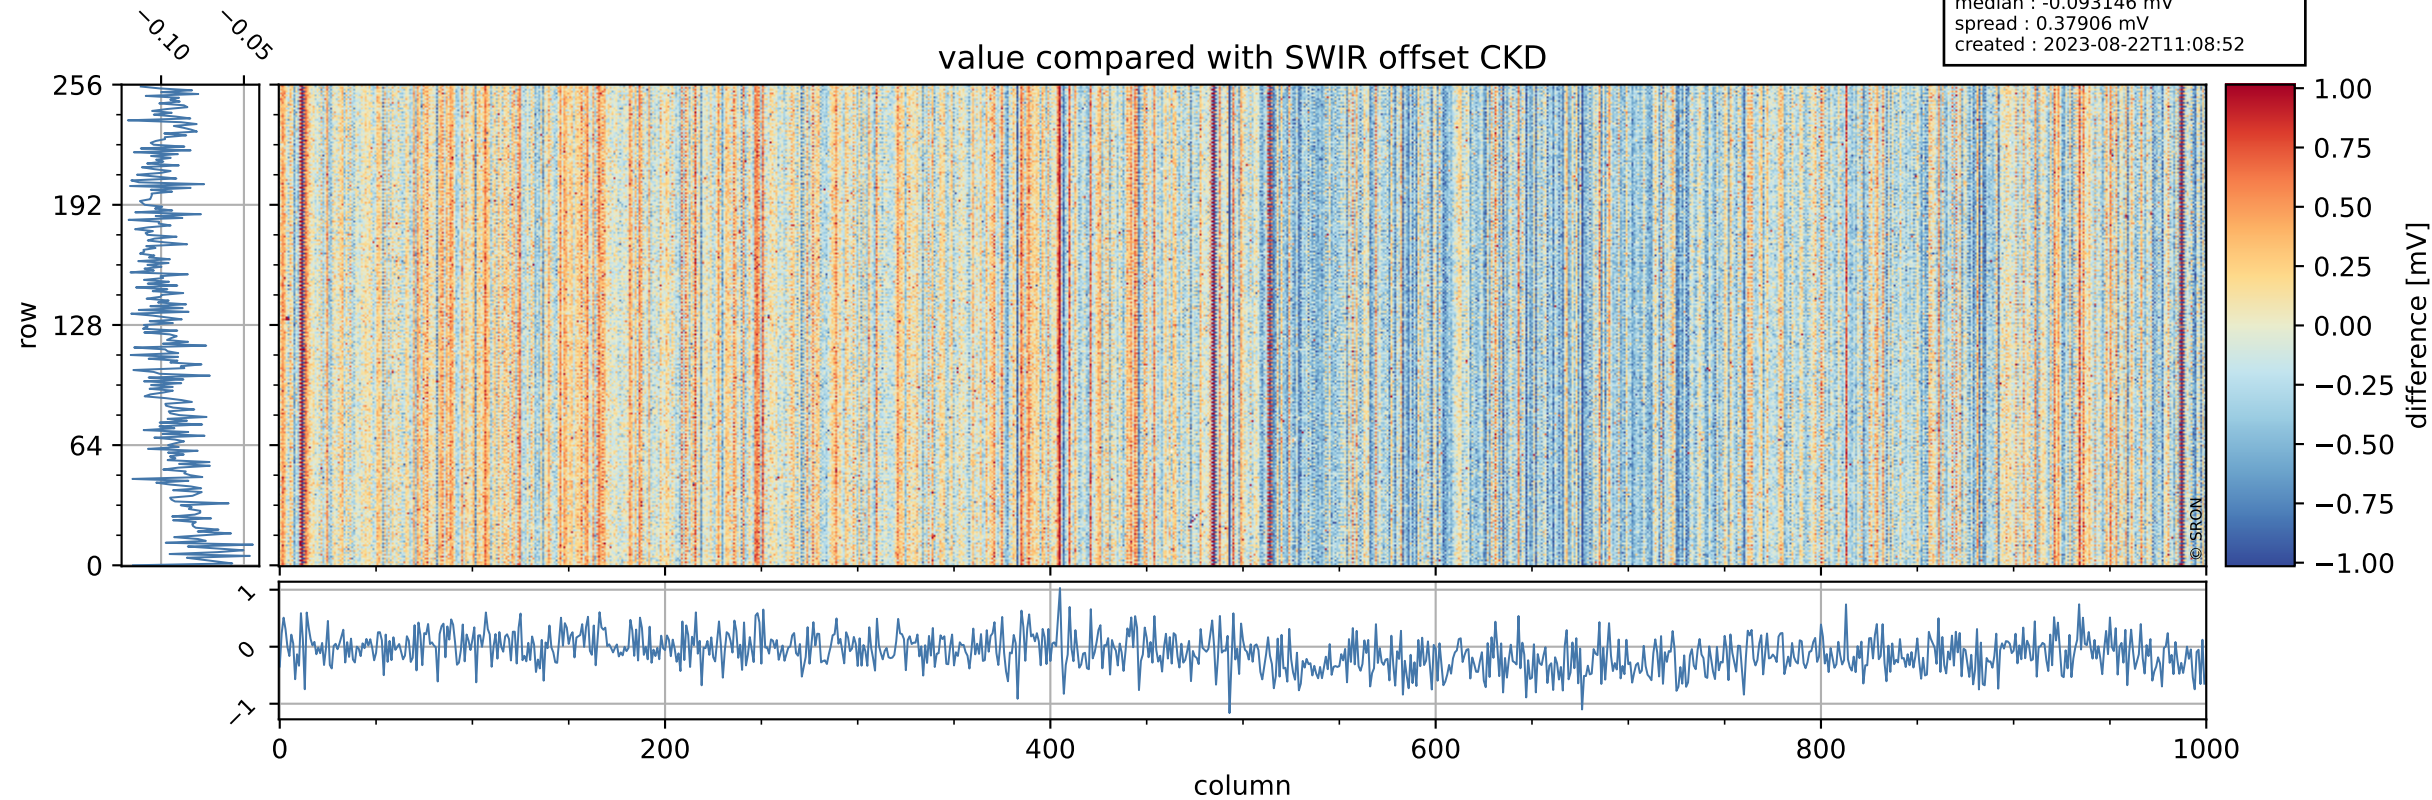

## value detector map

# Tropomi SWIR offset (beta nominal)

orbits : 18 in [15967, 16012]  
coverage : 2020-11-12 / 2020-11-15  
median : 28.169  $\mu\text{V}$   
spread : 14.335  $\mu\text{V}$   
created : 2023-08-22T11:08:52

# Tropomi SWIR offset (beta nominal)

orbits : 18 in [15967, 16012]  
coverage : 2020-11-12 / 2020-11-15  
median : -0.093146 mV  
spread : 0.37906 mV  
created : 2023-08-22T11:08:52

value compared with SWIR offset CKD

# Tropomi SWIR offset (beta nominal) ground-tracks of Sentinel-5P

orbits : 18 in [15967, 16012]  
coverage : 2020-11-12 / 2020-11-15  
created : 2023-08-22T11:08:52