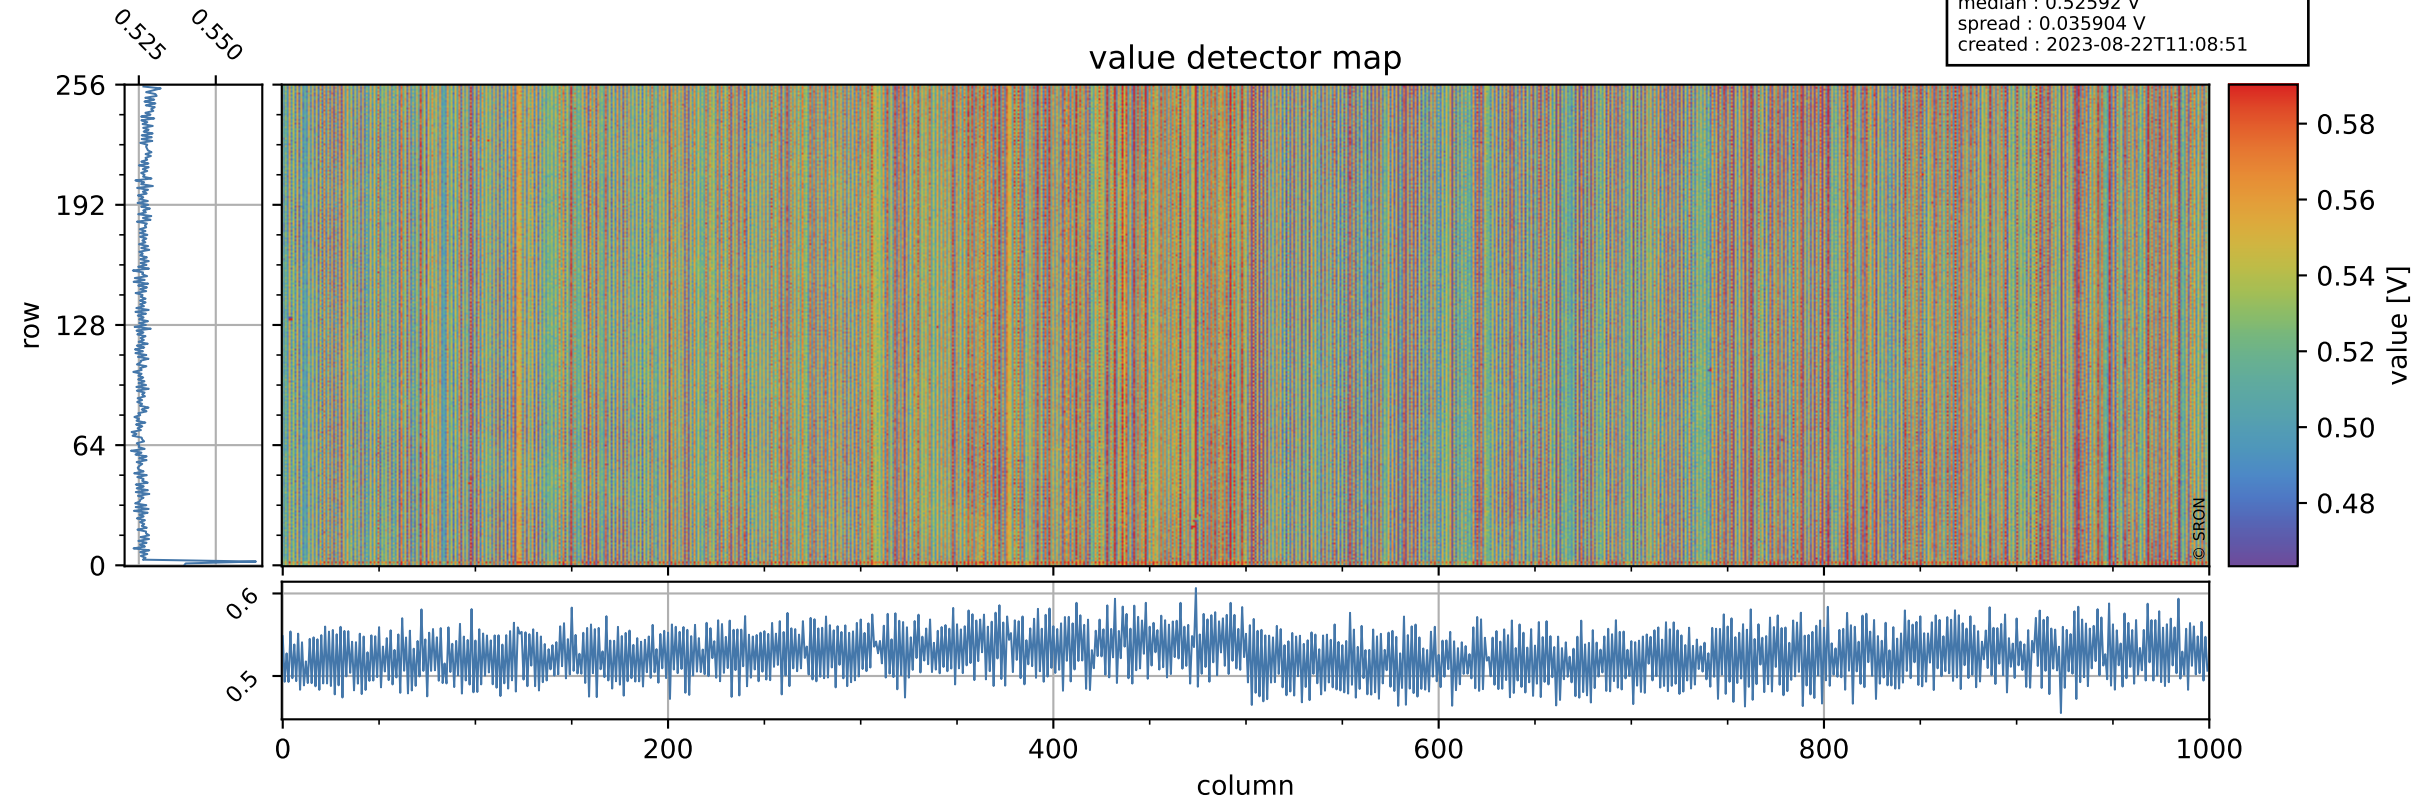

# Tropomi SWIR offset (beta nominal)

orbits : 18 in [15967, 16012]  
coverage : 2020-11-12 / 2020-11-15  
median : 0.52592 V  
spread : 0.035904 V  
created : 2023-08-22T11:08:51

## value detector map

# Tropomi SWIR offset (beta nominal)

orbits : 18 in [15967, 16012]  
coverage : 2020-11-12 / 2020-11-15  
median : 28.169  $\mu\text{V}$   
spread : 14.335  $\mu\text{V}$   
created : 2023-08-22T11:08:52

# Tropomi SWIR offset (beta nominal) ground-tracks of Sentinel-5P

orbits : 18 in [15967, 16012]  
coverage : 2020-11-12 / 2020-11-15  
created : 2023-08-22T11:08:52