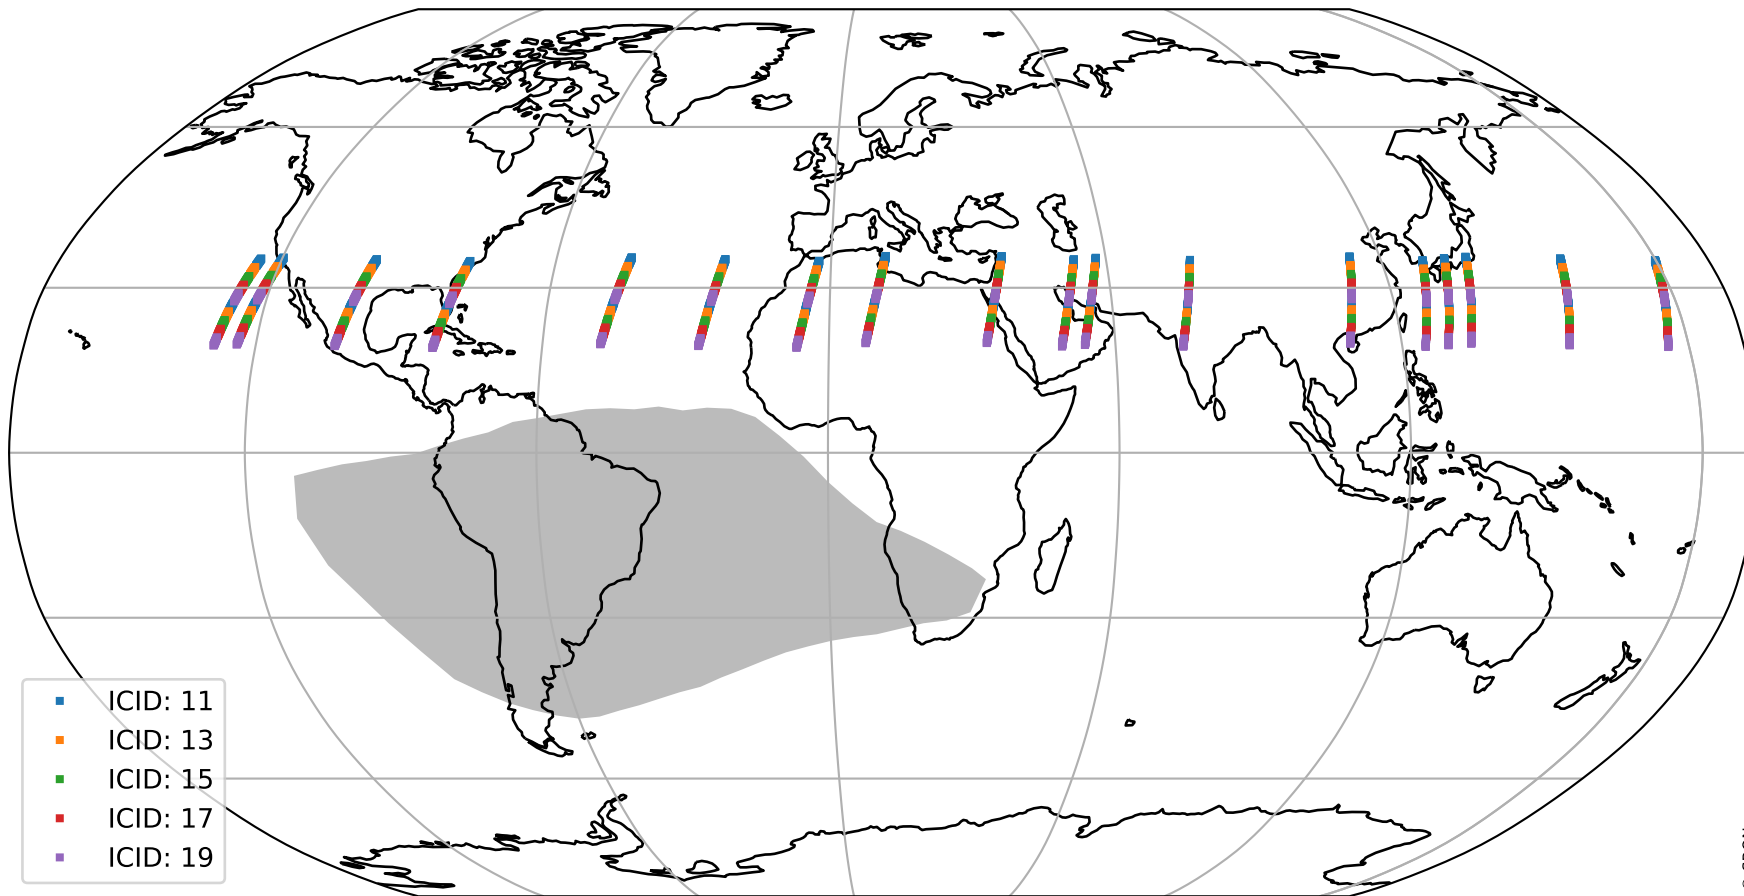

# Tropomi SWIR offset (beta nominal)

orbits : 18 in [15967, 16012]  
coverage : 2020-11-12 / 2020-11-15  
median : 28.169  $\mu\text{V}$   
spread : 14.335  $\mu\text{V}$   
created : 2023-08-22T11:08:52

# Tropomi SWIR offset (beta nominal)

orbits : 18 in [15967, 16012]  
coverage : 2020-11-12 / 2020-11-15  
median : -0.093146 mV  
spread : 0.37906 mV  
created : 2023-08-22T11:08:52

value compared with SWIR offset CKD

# Tropomi SWIR offset (beta nominal) ground-tracks of Sentinel-5P

orbits : 18 in [15967, 16012]  
coverage : 2020-11-12 / 2020-11-15  
created : 2023-08-22T11:08:52

# Tropomi SWIR offset (beta nominal)

orbits : [1867, 16012]  
coverage : 2018-02-20 / 2020-11-15  
created : 2023-08-22T11:08:53