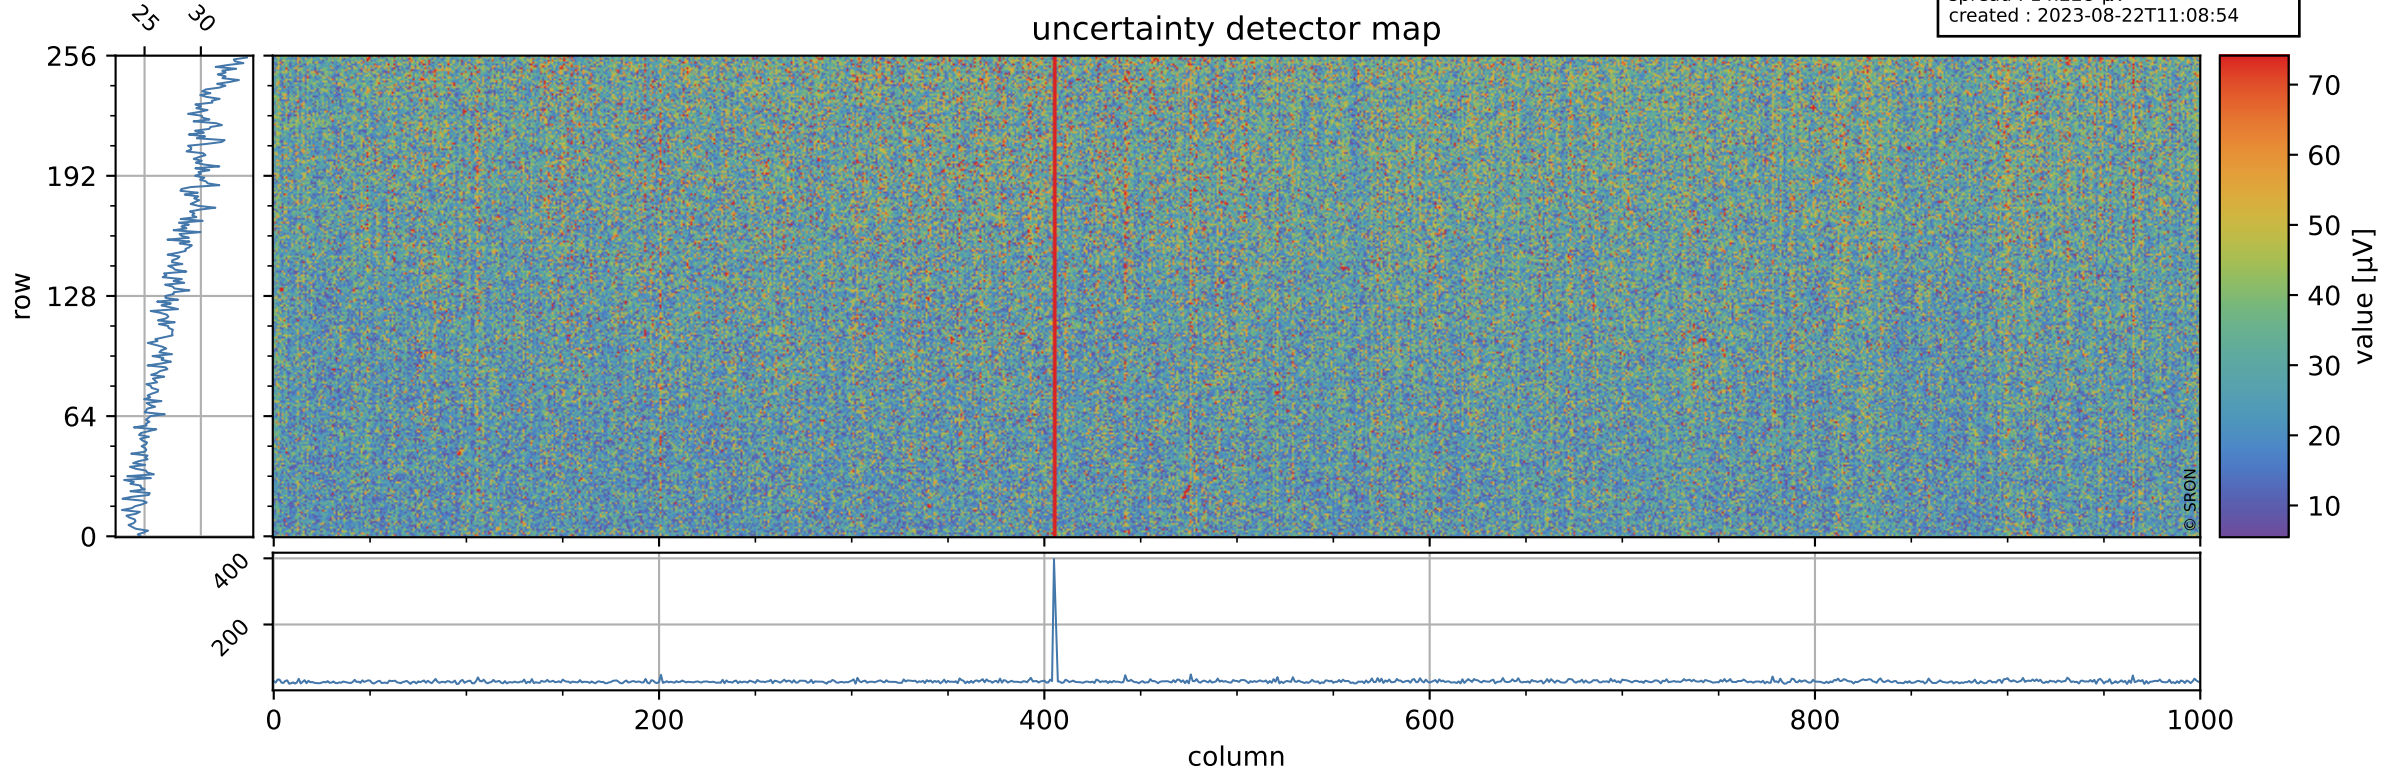

Tropomi SWIR offset (beta nominal)

orbits : 20 in [16012, 16057]
coverage : 2020-11-15 / 2020-11-18
median : 0.52593 V
spread : 0.035909 V
created : 2023-08-22T11:08:53

value detector map

Tropomi SWIR offset (beta nominal)

orbits : 20 in [16012, 16057]
coverage : 2020-11-15 / 2020-11-18
median : 27.946 μV
spread : 14.228 μV
created : 2023-08-22T11:08:54

Tropomi SWIR offset (beta nominal)

orbits : 20 in [16012, 16057]
coverage : 2020-11-15 / 2020-11-18
median : -0.086917 mV
spread : 0.38001 mV
created : 2023-08-22T11:08:54

value compared with SWIR offset CKD

Tropomi SWIR offset (beta nominal) ground-tracks of Sentinel-5P

orbits : 20 in [16012, 16057]
coverage : 2020-11-15 / 2020-11-18
created : 2023-08-22T11:08:54

Tropomi SWIR offset (beta nominal)

orbits : [1867, 16057]
coverage : 2018-02-20 / 2020-11-18
created : 2023-08-22T11:08:55

trend of detector median & temperatures