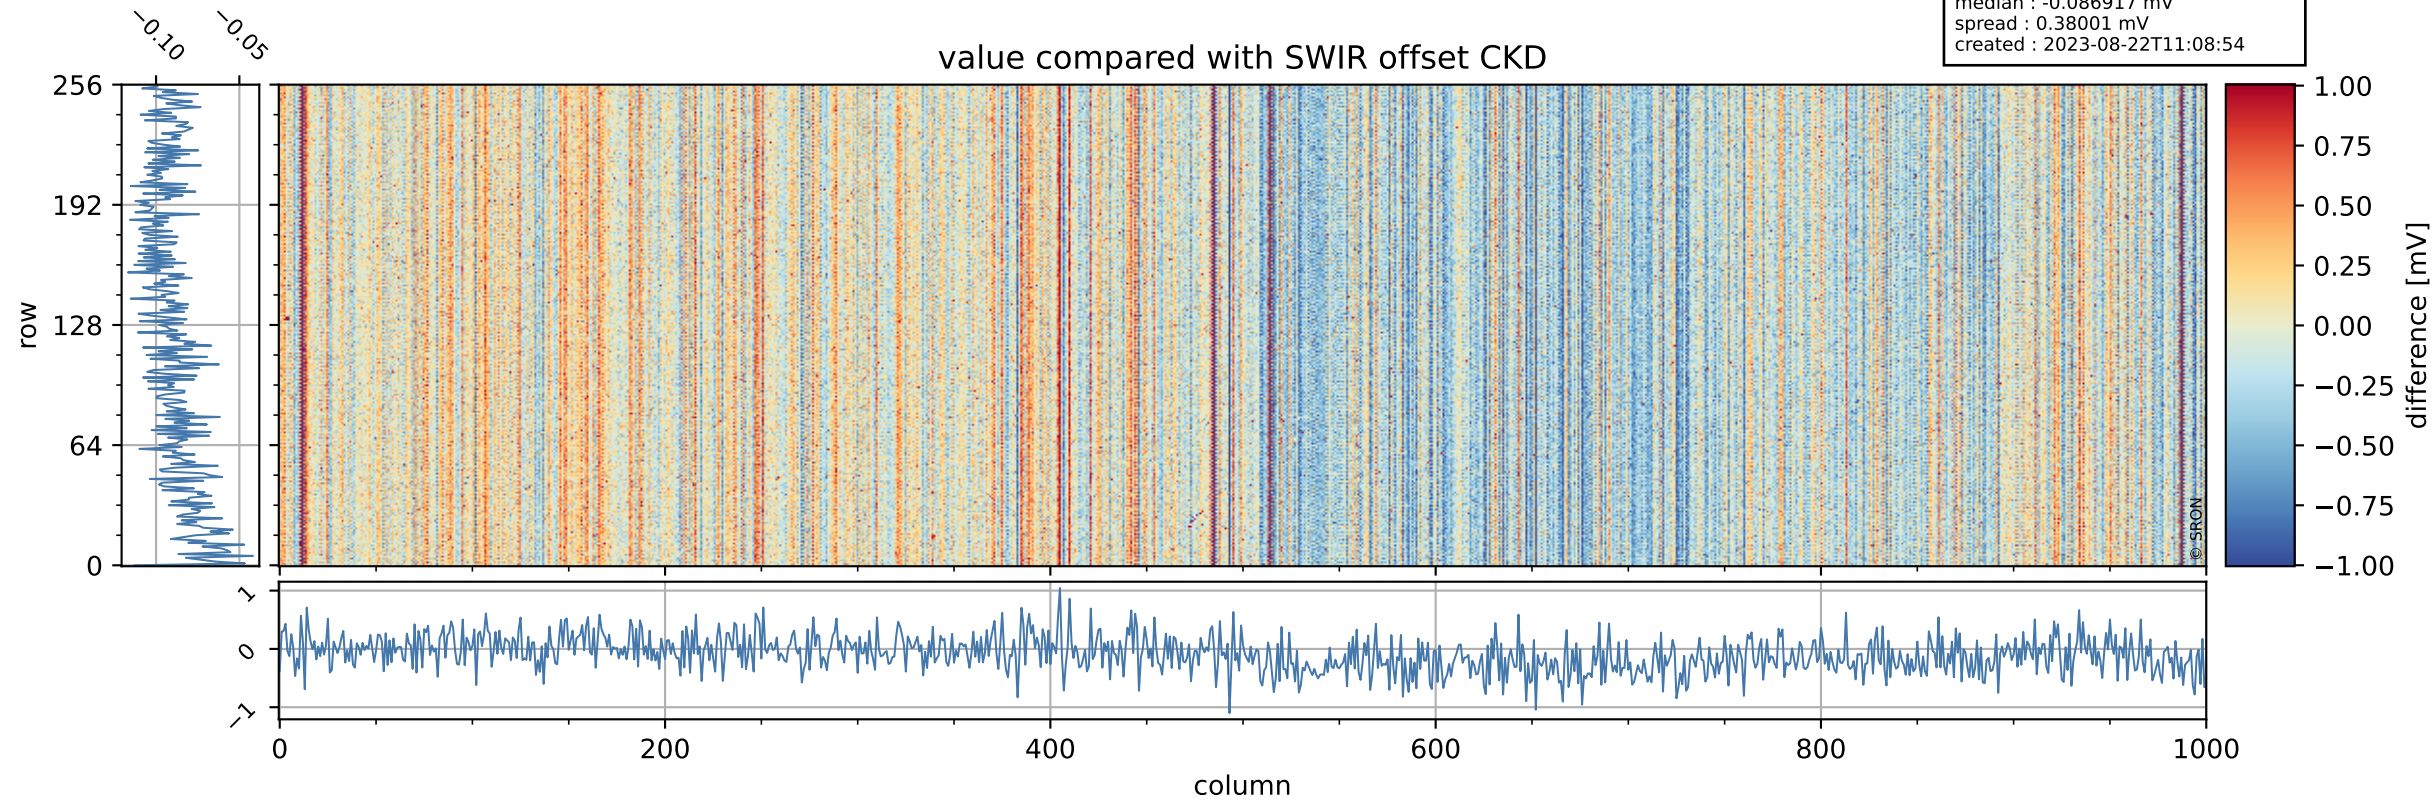

Tropomi SWIR offset (beta nominal)

orbits : 20 in [16012, 16057]
coverage : 2020-11-15 / 2020-11-18
median : 0.52593 V
spread : 0.035909 V
created : 2023-08-22T11:08:53

value detector map

Tropomi SWIR offset (beta nominal)

orbits : 20 in [16012, 16057]
coverage : 2020-11-15 / 2020-11-18
median : 27.946 μV
spread : 14.228 μV
created : 2023-08-22T11:08:54

Tropomi SWIR offset (beta nominal)

orbits : 20 in [16012, 16057]
coverage : 2020-11-15 / 2020-11-18
median : -0.086917 mV
spread : 0.38001 mV
created : 2023-08-22T11:08:54

value compared with SWIR offset CKD

Tropomi SWIR offset (beta nominal) ground-tracks of Sentinel-5P

orbits : 20 in [16012, 16057]
coverage : 2020-11-15 / 2020-11-18
created : 2023-08-22T11:08:54

Tropomi SWIR offset (beta nominal)

orbits : [1867, 16057]
coverage : 2018-02-20 / 2020-11-18
created : 2023-08-22T11:08:55

trend of detector median & temperatures