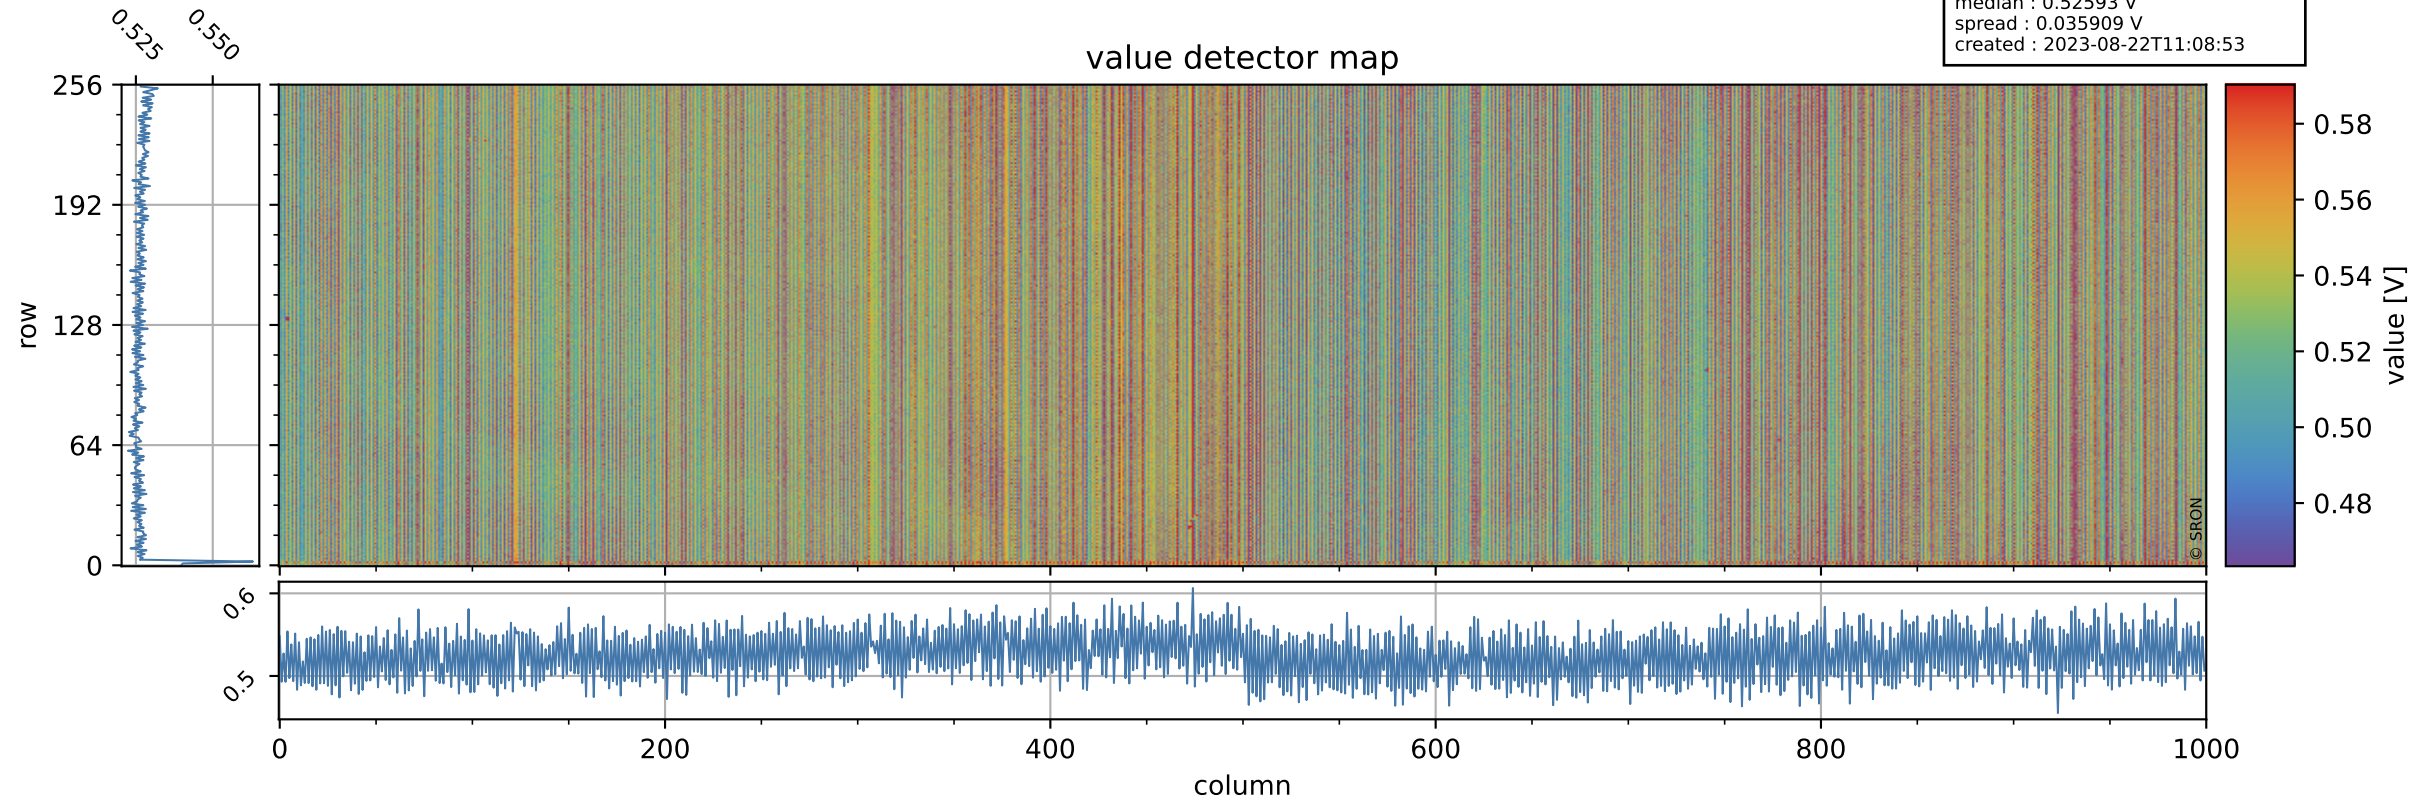

Tropomi SWIR offset (beta nominal)

orbits : 20 in [16012, 16057]
coverage : 2020-11-15 / 2020-11-18
median : 0.52593 V
spread : 0.035909 V
created : 2023-08-22T11:08:53

value detector map

Tropomi SWIR offset (beta nominal)

orbits : 20 in [16012, 16057]
coverage : 2020-11-15 / 2020-11-18
median : 27.946 μV
spread : 14.228 μV
created : 2023-08-22T11:08:54

Tropomi SWIR offset (beta nominal)

orbits : 20 in [16012, 16057]
coverage : 2020-11-15 / 2020-11-18
median : -0.086917 mV
spread : 0.38001 mV
created : 2023-08-22T11:08:54

value compared with SWIR offset CKD

Tropomi SWIR offset (beta nominal) ground-tracks of Sentinel-5P

orbits : 20 in [16012, 16057]
coverage : 2020-11-15 / 2020-11-18
created : 2023-08-22T11:08:54

Tropomi SWIR offset (beta nominal)

orbits : [1867, 16057]
coverage : 2018-02-20 / 2020-11-18
created : 2023-08-22T11:08:55

trend of detector median & temperatures