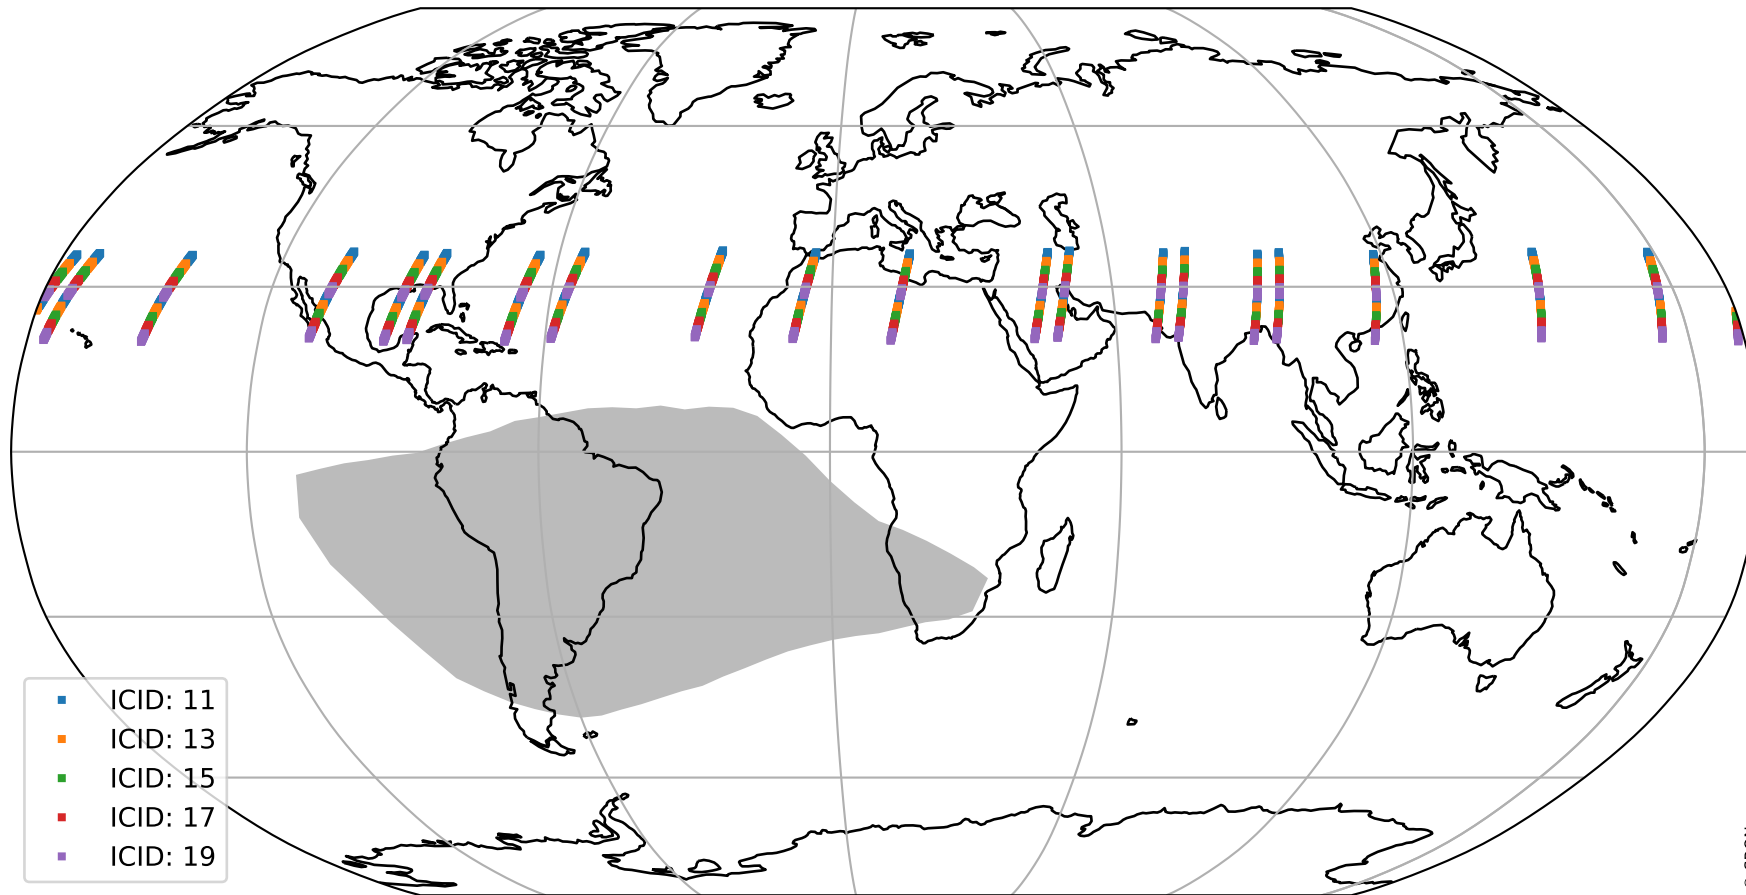

Tropomi SWIR offset (beta nominal)

orbits : 20 in [16012, 16057]
coverage : 2020-11-15 / 2020-11-18
median : 0.52593 V
spread : 0.035909 V
created : 2023-08-22T11:08:53

value detector map

Tropomi SWIR offset (beta nominal)

orbits : 20 in [16012, 16057]
coverage : 2020-11-15 / 2020-11-18
median : 27.946 μV
spread : 14.228 μV
created : 2023-08-22T11:08:54

Tropomi SWIR offset (beta nominal)

orbits : 20 in [16012, 16057]
coverage : 2020-11-15 / 2020-11-18
median : -0.086917 mV
spread : 0.38001 mV
created : 2023-08-22T11:08:54

value compared with SWIR offset CKD

Tropomi SWIR offset (beta nominal) ground-tracks of Sentinel-5P

orbits : 20 in [16012, 16057]
coverage : 2020-11-15 / 2020-11-18
created : 2023-08-22T11:08:54

Tropomi SWIR offset (beta nominal)

orbits : [1867, 16057]
coverage : 2018-02-20 / 2020-11-18
created : 2023-08-22T11:08:55

trend of detector median & temperatures