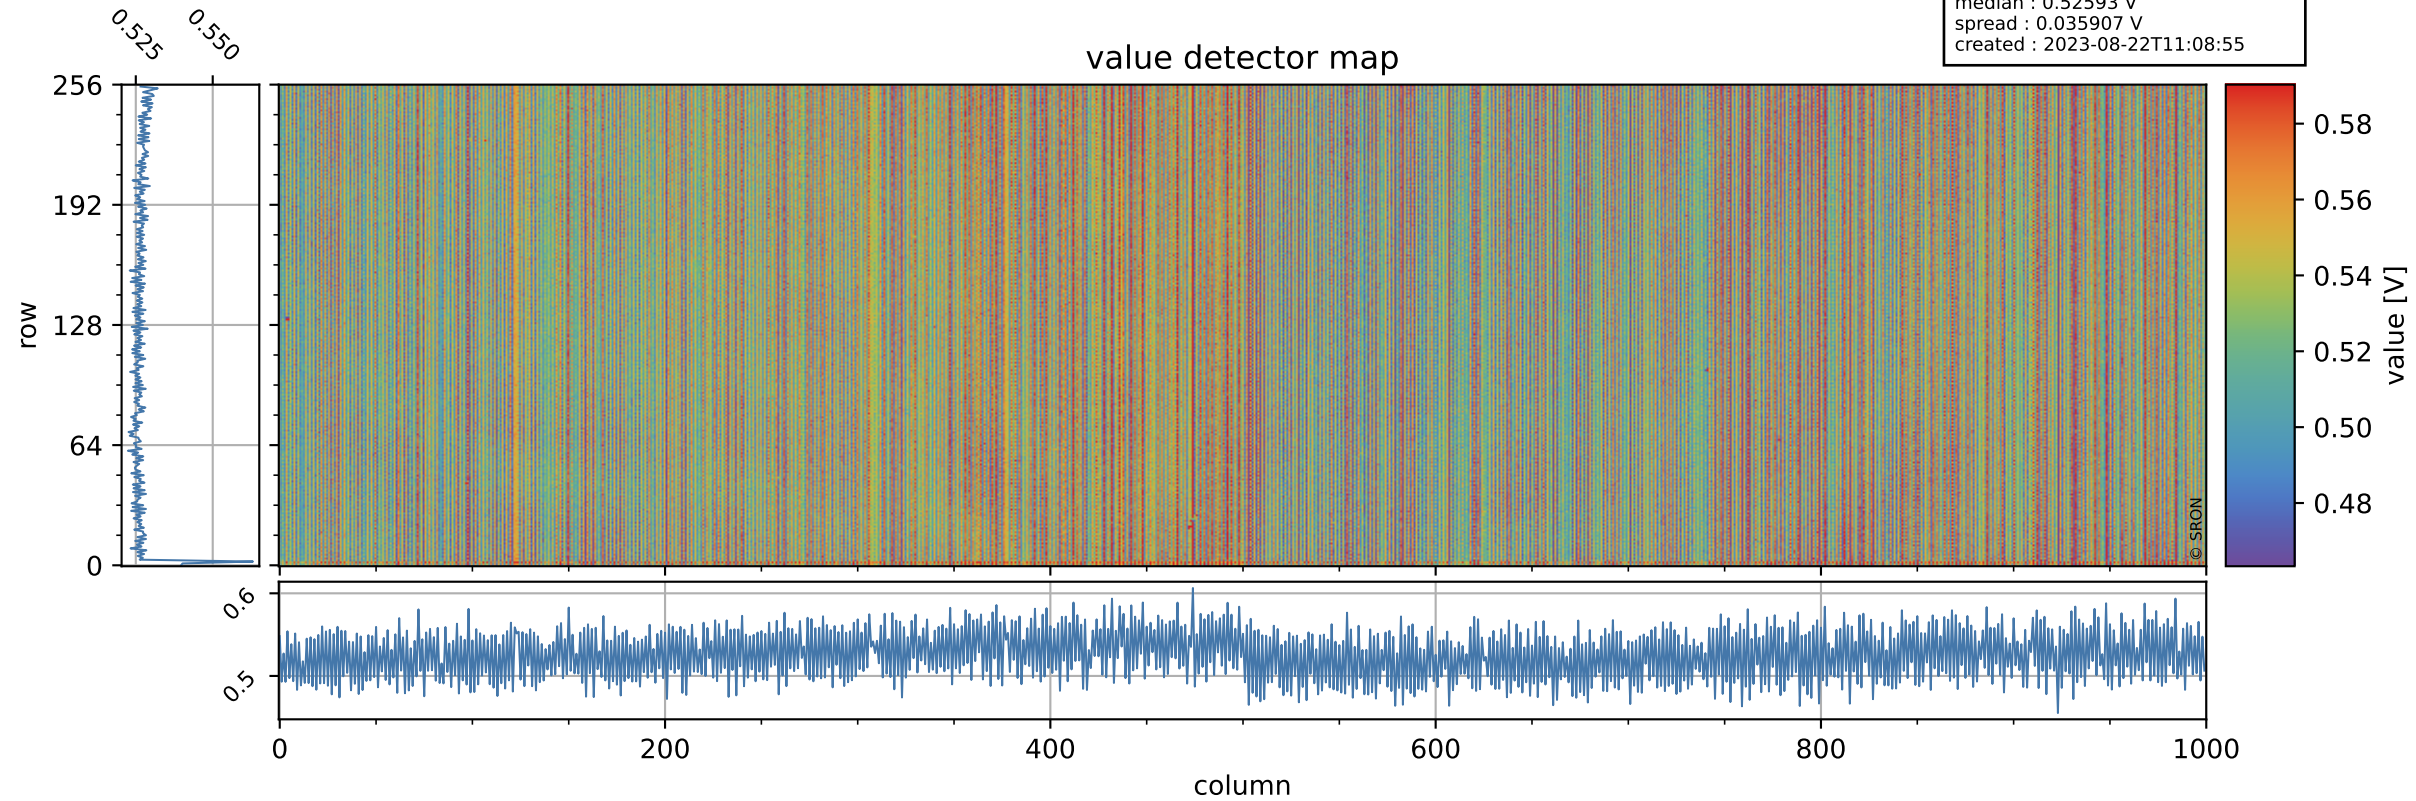

Tropomi SWIR offset (beta nominal)

orbits : 19 in [16057, 16102]
coverage : 2020-11-18 / 2020-11-21
median : 0.52593 V
spread : 0.035907 V
created : 2023-08-22T11:08:55

value detector map

Tropomi SWIR offset (beta nominal)

orbits : 19 in [16057, 16102]
coverage : 2020-11-18 / 2020-11-21
median : 27.801 μV
spread : 14.15 μV
created : 2023-08-22T11:08:56

Tropomi SWIR offset (beta nominal)

orbits : 19 in [16057, 16102]
coverage : 2020-11-18 / 2020-11-21
median : -0.091027 mV
spread : 0.38302 mV
created : 2023-08-22T11:08:56

value compared with SWIR offset CKD

Tropomi SWIR offset (beta nominal) ground-tracks of Sentinel-5P

orbits : 19 in [16057, 16102]
coverage : 2020-11-18 / 2020-11-21
created : 2023-08-22T11:08:56

Tropomi SWIR offset (beta nominal)

orbits : [1867, 16102]
coverage : 2018-02-20 / 2020-11-21
created : 2023-08-22T11:08:57

trend of detector median & temperatures