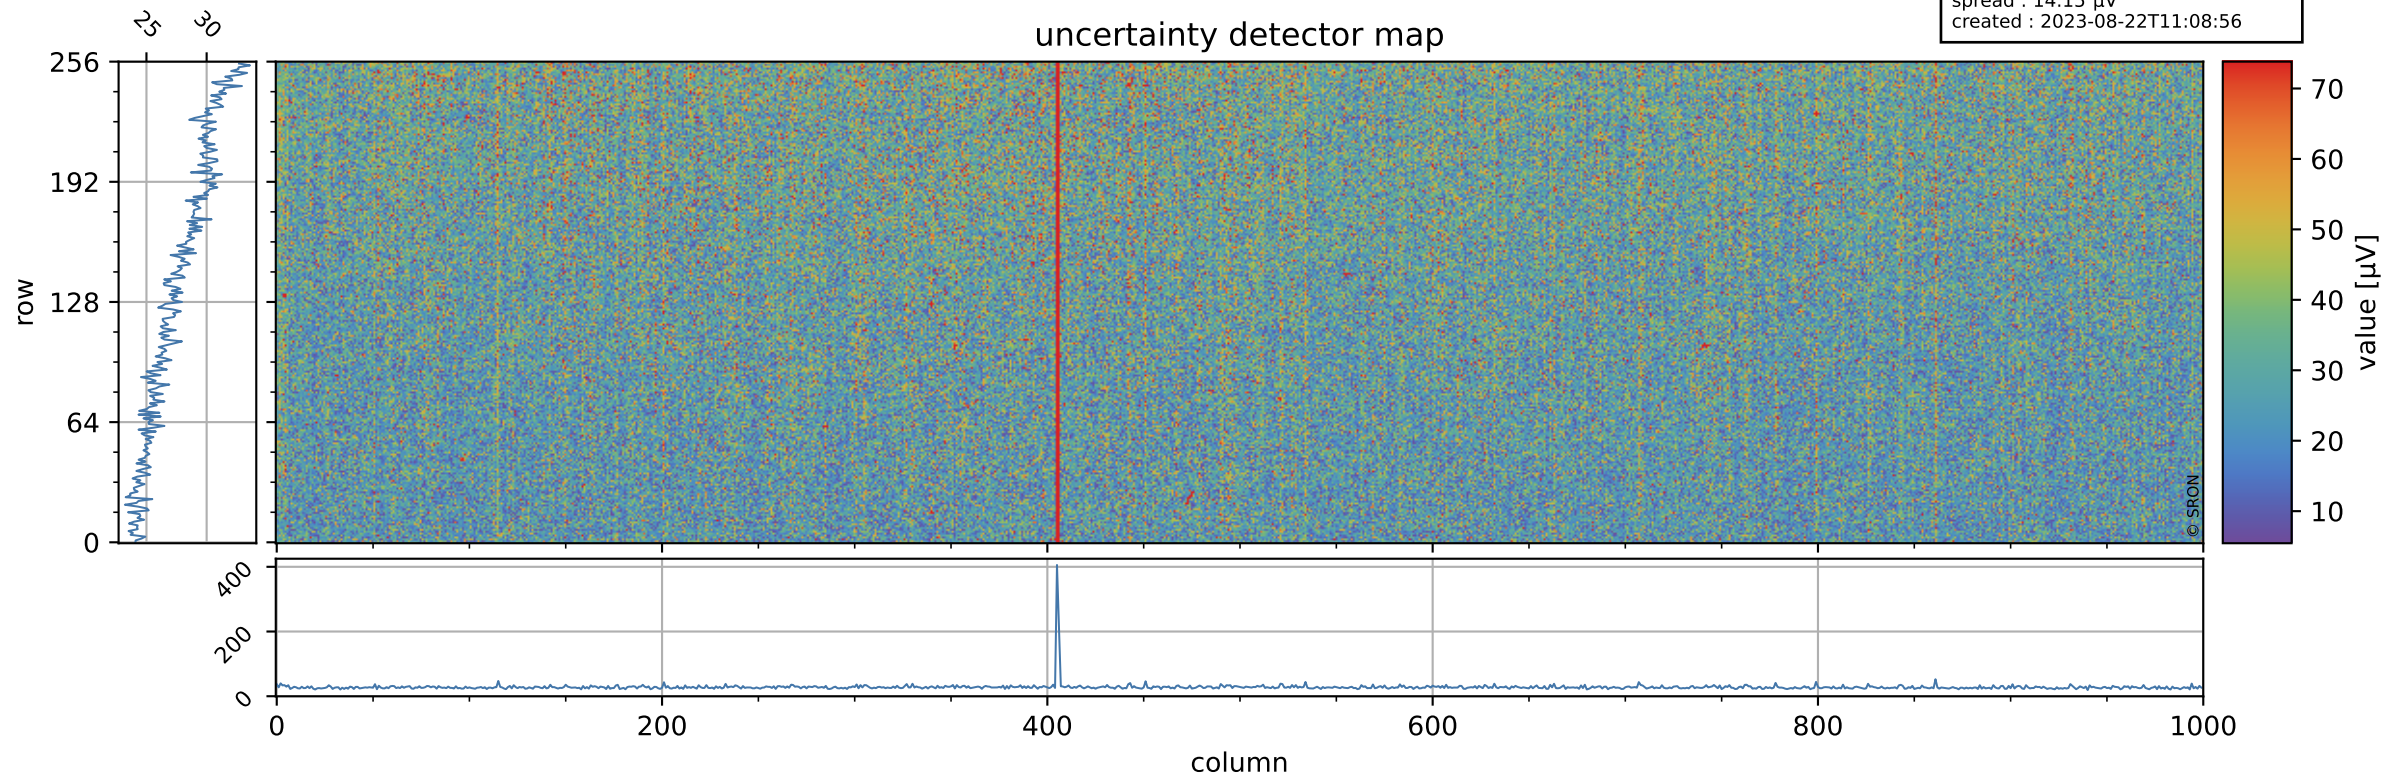

Tropomi SWIR offset (beta nominal)

orbits : 19 in [16057, 16102]
coverage : 2020-11-18 / 2020-11-21
median : 0.52593 V
spread : 0.035907 V
created : 2023-08-22T11:08:55

value detector map

Tropomi SWIR offset (beta nominal)

orbits : 19 in [16057, 16102]
coverage : 2020-11-18 / 2020-11-21
median : 27.801 μV
spread : 14.15 μV
created : 2023-08-22T11:08:56

Tropomi SWIR offset (beta nominal)

orbits : 19 in [16057, 16102]
coverage : 2020-11-18 / 2020-11-21
median : -0.091027 mV
spread : 0.38302 mV
created : 2023-08-22T11:08:56

value compared with SWIR offset CKD

Tropomi SWIR offset (beta nominal) ground-tracks of Sentinel-5P

orbits : 19 in [16057, 16102]
coverage : 2020-11-18 / 2020-11-21
created : 2023-08-22T11:08:56

Tropomi SWIR offset (beta nominal)

orbits : [1867, 16102]
coverage : 2018-02-20 / 2020-11-21
created : 2023-08-22T11:08:57

trend of detector median & temperatures