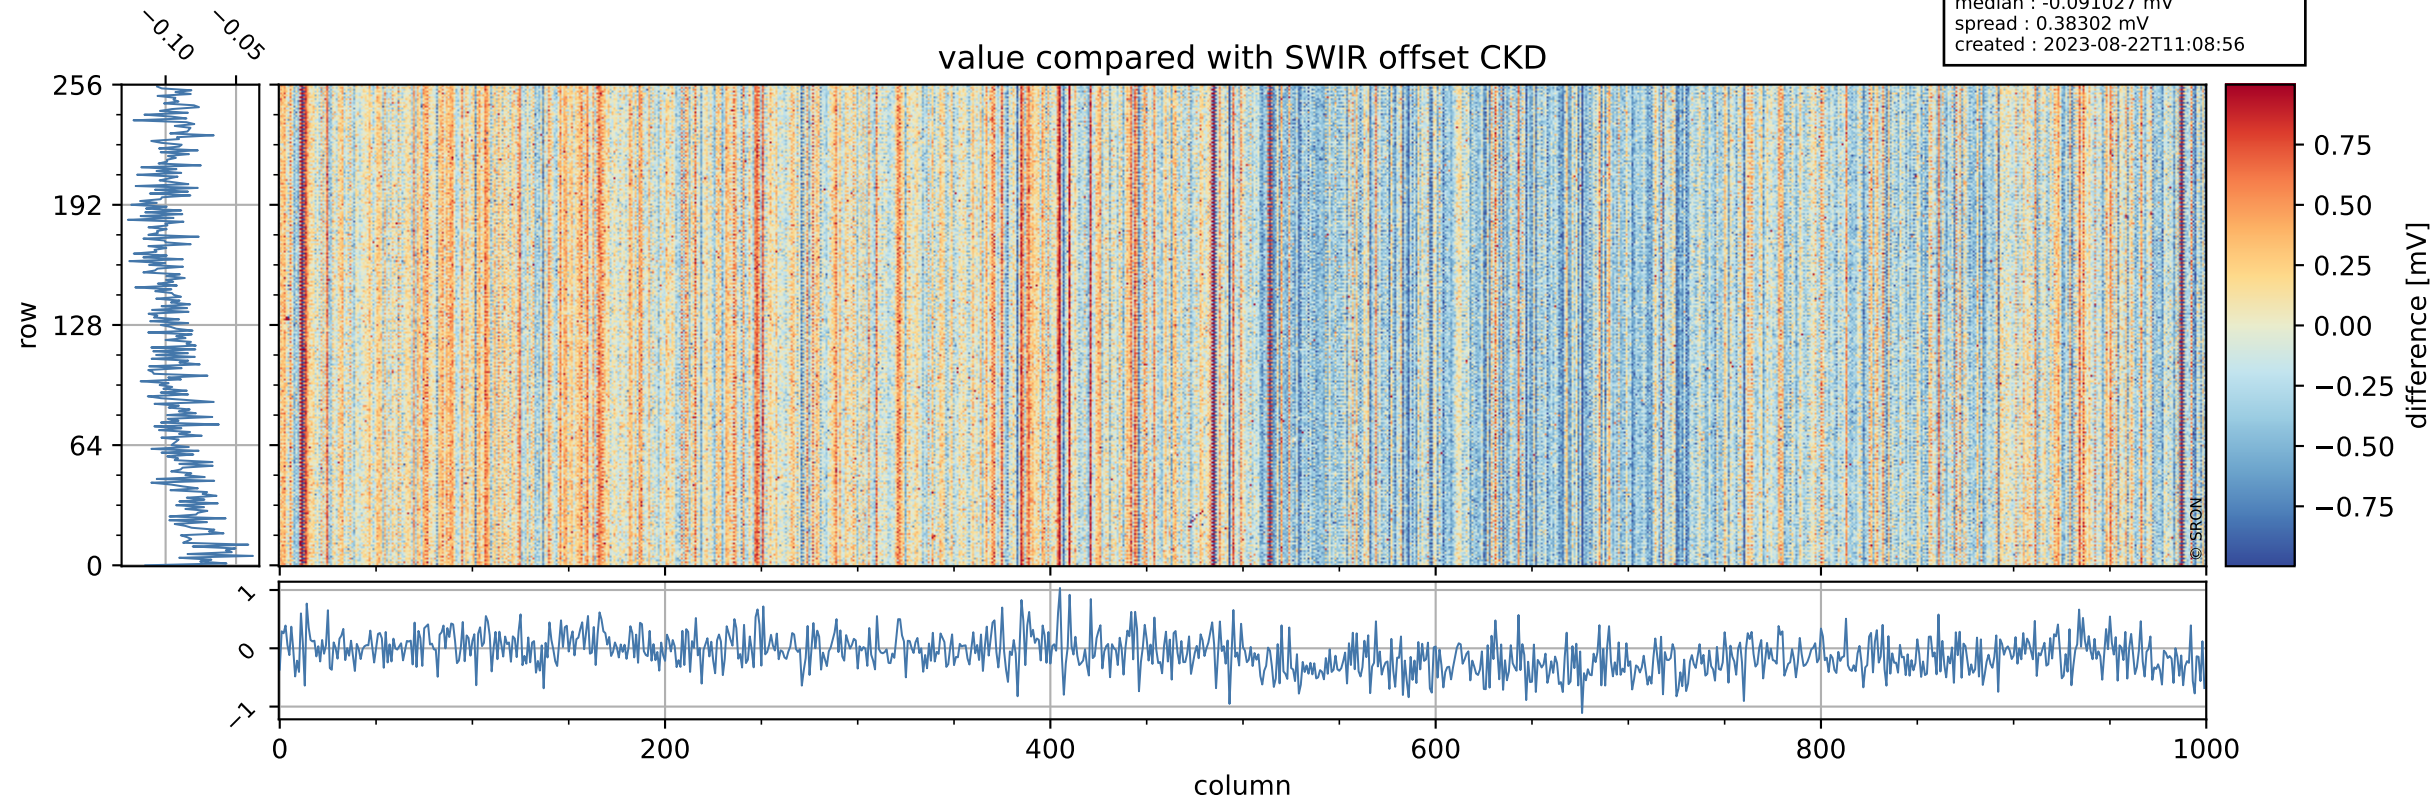

Tropomi SWIR offset (beta nominal)

orbits : 19 in [16057, 16102]
coverage : 2020-11-18 / 2020-11-21
median : 0.52593 V
spread : 0.035907 V
created : 2023-08-22T11:08:55

value detector map

Tropomi SWIR offset (beta nominal)

orbits : 19 in [16057, 16102]
coverage : 2020-11-18 / 2020-11-21
median : 27.801 μV
spread : 14.15 μV
created : 2023-08-22T11:08:56

Tropomi SWIR offset (beta nominal)

orbits : 19 in [16057, 16102]
coverage : 2020-11-18 / 2020-11-21
median : -0.091027 mV
spread : 0.38302 mV
created : 2023-08-22T11:08:56

value compared with SWIR offset CKD

Tropomi SWIR offset (beta nominal) ground-tracks of Sentinel-5P

orbits : 19 in [16057, 16102]
coverage : 2020-11-18 / 2020-11-21
created : 2023-08-22T11:08:56

Tropomi SWIR offset (beta nominal)

orbits : [1867, 16102]
coverage : 2018-02-20 / 2020-11-21
created : 2023-08-22T11:08:57

trend of detector median & temperatures