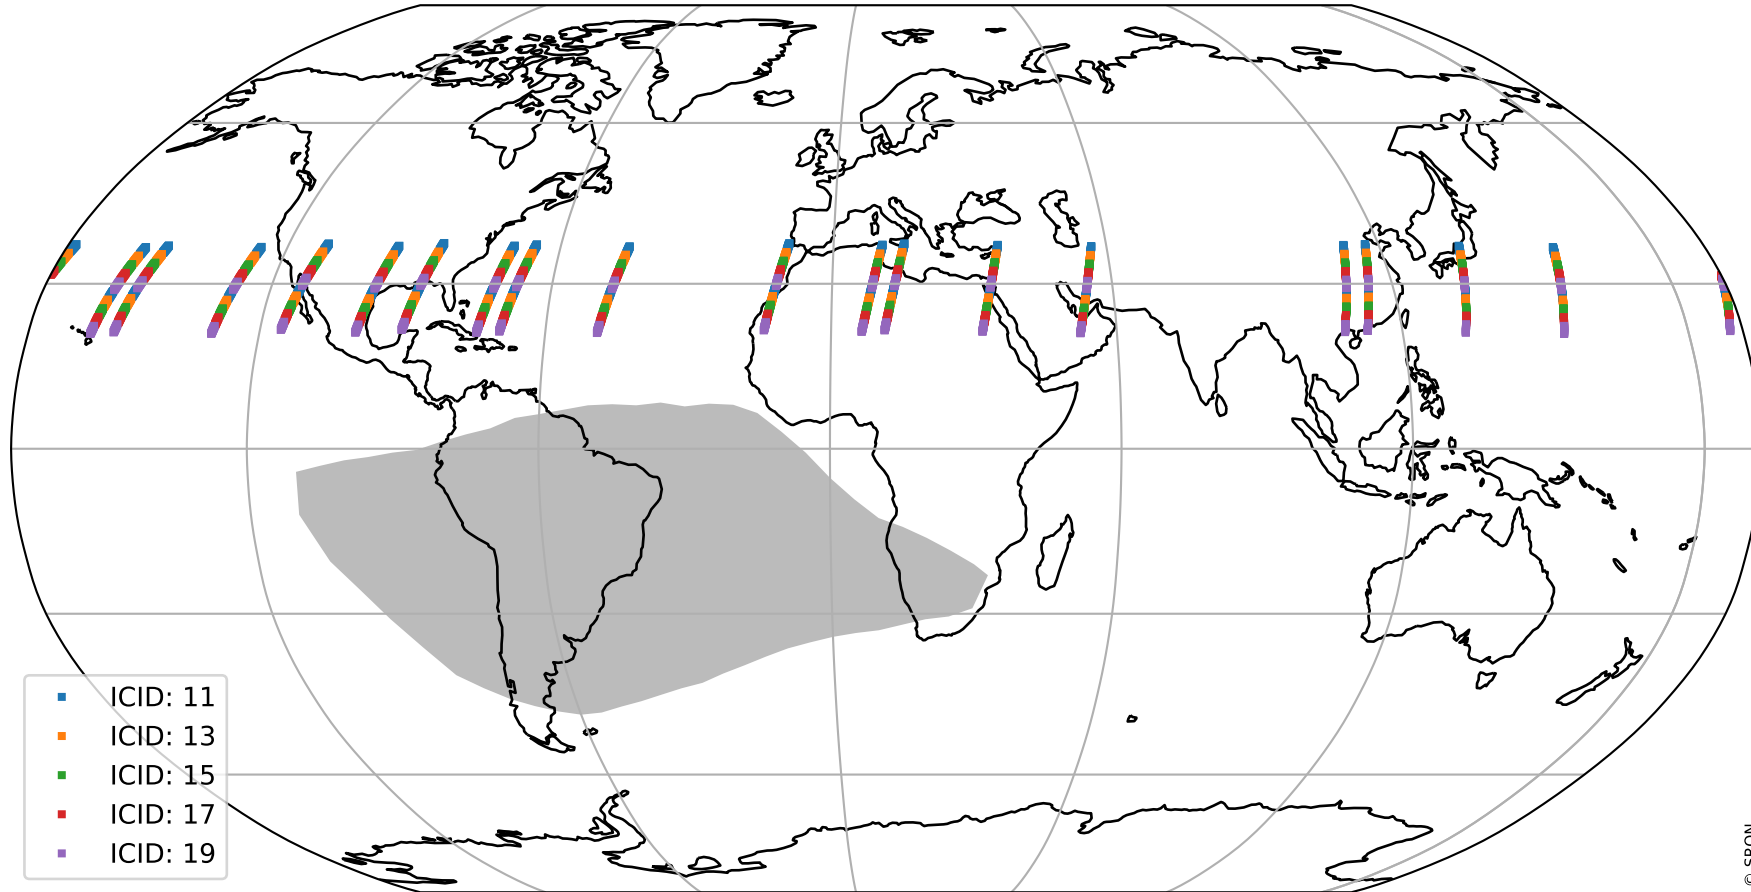

Tropomi SWIR offset (beta nominal)

orbits : 19 in [16057, 16102]
coverage : 2020-11-18 / 2020-11-21
median : 0.52593 V
spread : 0.035907 V
created : 2023-08-22T11:08:55

value detector map

Tropomi SWIR offset (beta nominal)

orbits : 19 in [16057, 16102]
coverage : 2020-11-18 / 2020-11-21
median : 27.801 μV
spread : 14.15 μV
created : 2023-08-22T11:08:56

Tropomi SWIR offset (beta nominal)

orbits : 19 in [16057, 16102]
coverage : 2020-11-18 / 2020-11-21
median : -0.091027 mV
spread : 0.38302 mV
created : 2023-08-22T11:08:56

value compared with SWIR offset CKD

Tropomi SWIR offset (beta nominal) ground-tracks of Sentinel-5P

orbits : 19 in [16057, 16102]
coverage : 2020-11-18 / 2020-11-21
created : 2023-08-22T11:08:56

Tropomi SWIR offset (beta nominal)

orbits : [1867, 16102]
coverage : 2018-02-20 / 2020-11-21
created : 2023-08-22T11:08:57

trend of detector median & temperatures