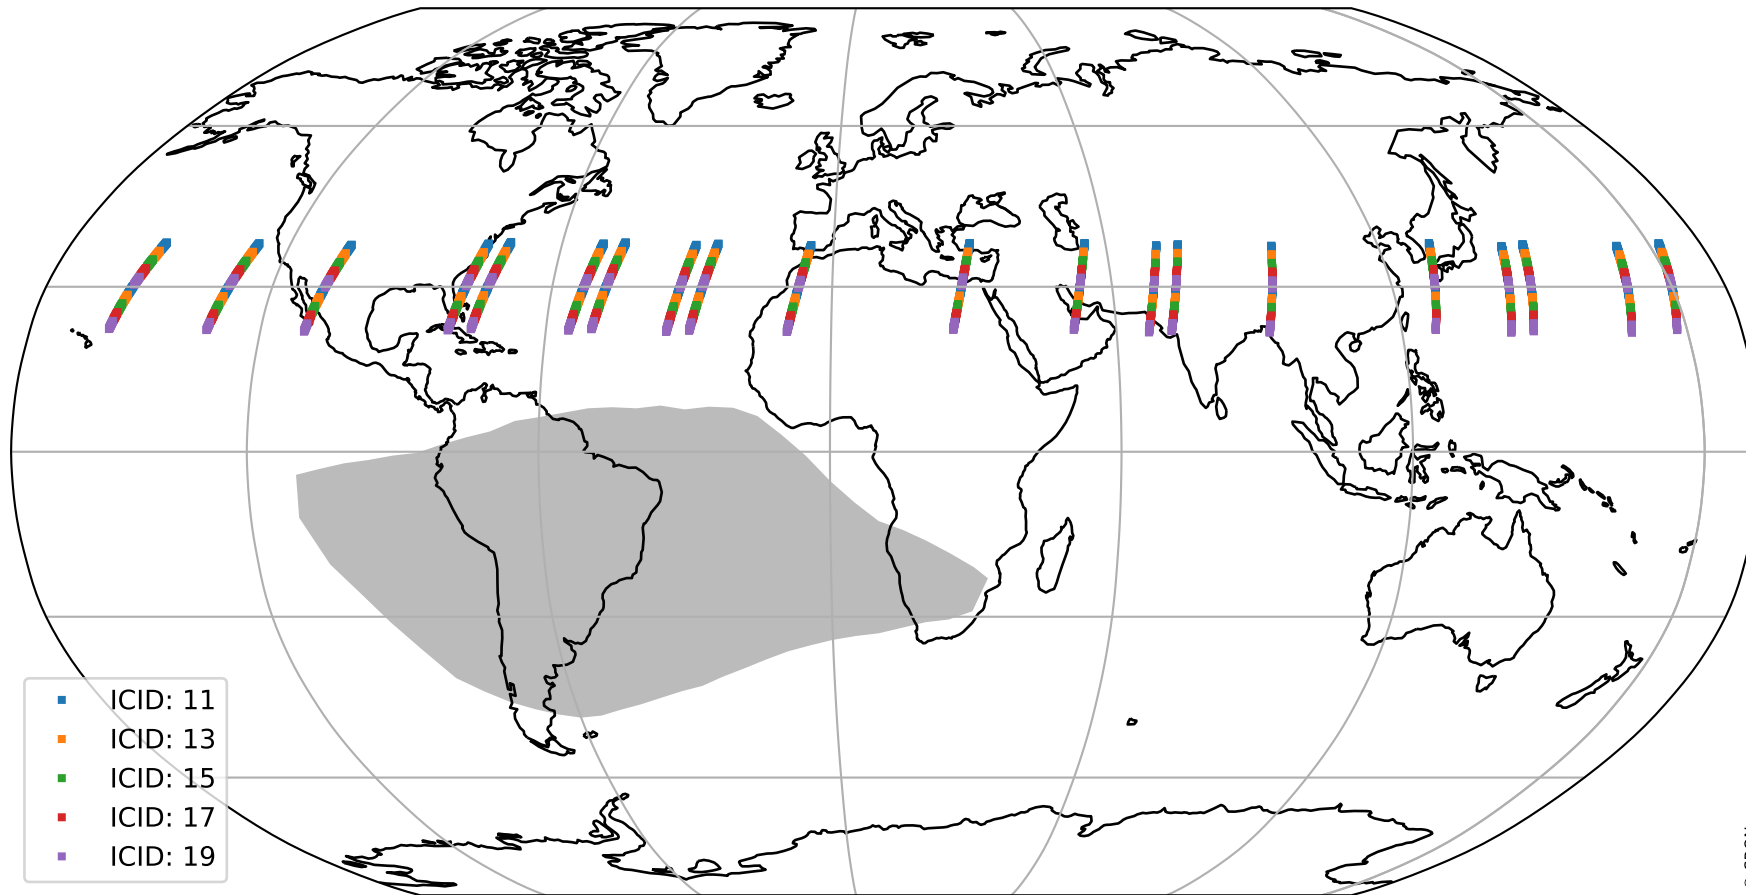

Tropomi SWIR offset (beta nominal)

orbits : 20 in [16102, 16147]
coverage : 2020-11-21 / 2020-11-24
median : 0.52593 V
spread : 0.035913 V
created : 2023-08-22T11:08:58

value detector map

Tropomi SWIR offset (beta nominal)

orbits : 20 in [16102, 16147]
coverage : 2020-11-21 / 2020-11-24
median : 27.595 μV
spread : 14.044 μV
created : 2023-08-22T11:08:58

Tropomi SWIR offset (beta nominal)

orbits : 20 in [16102, 16147]
coverage : 2020-11-21 / 2020-11-24
median : -0.091294 mV
spread : 0.38272 mV
created : 2023-08-22T11:08:58

value compared with SWIR offset CKD

Tropomi SWIR offset (beta nominal) ground-tracks of Sentinel-5P

orbits : 20 in [16102, 16147]
coverage : 2020-11-21 / 2020-11-24
created : 2023-08-22T11:08:58

Tropomi SWIR offset (beta nominal)

orbits : [1867, 16147]
coverage : 2018-02-20 / 2020-11-24
created : 2023-08-22T11:08:59

trend of detector median & temperatures