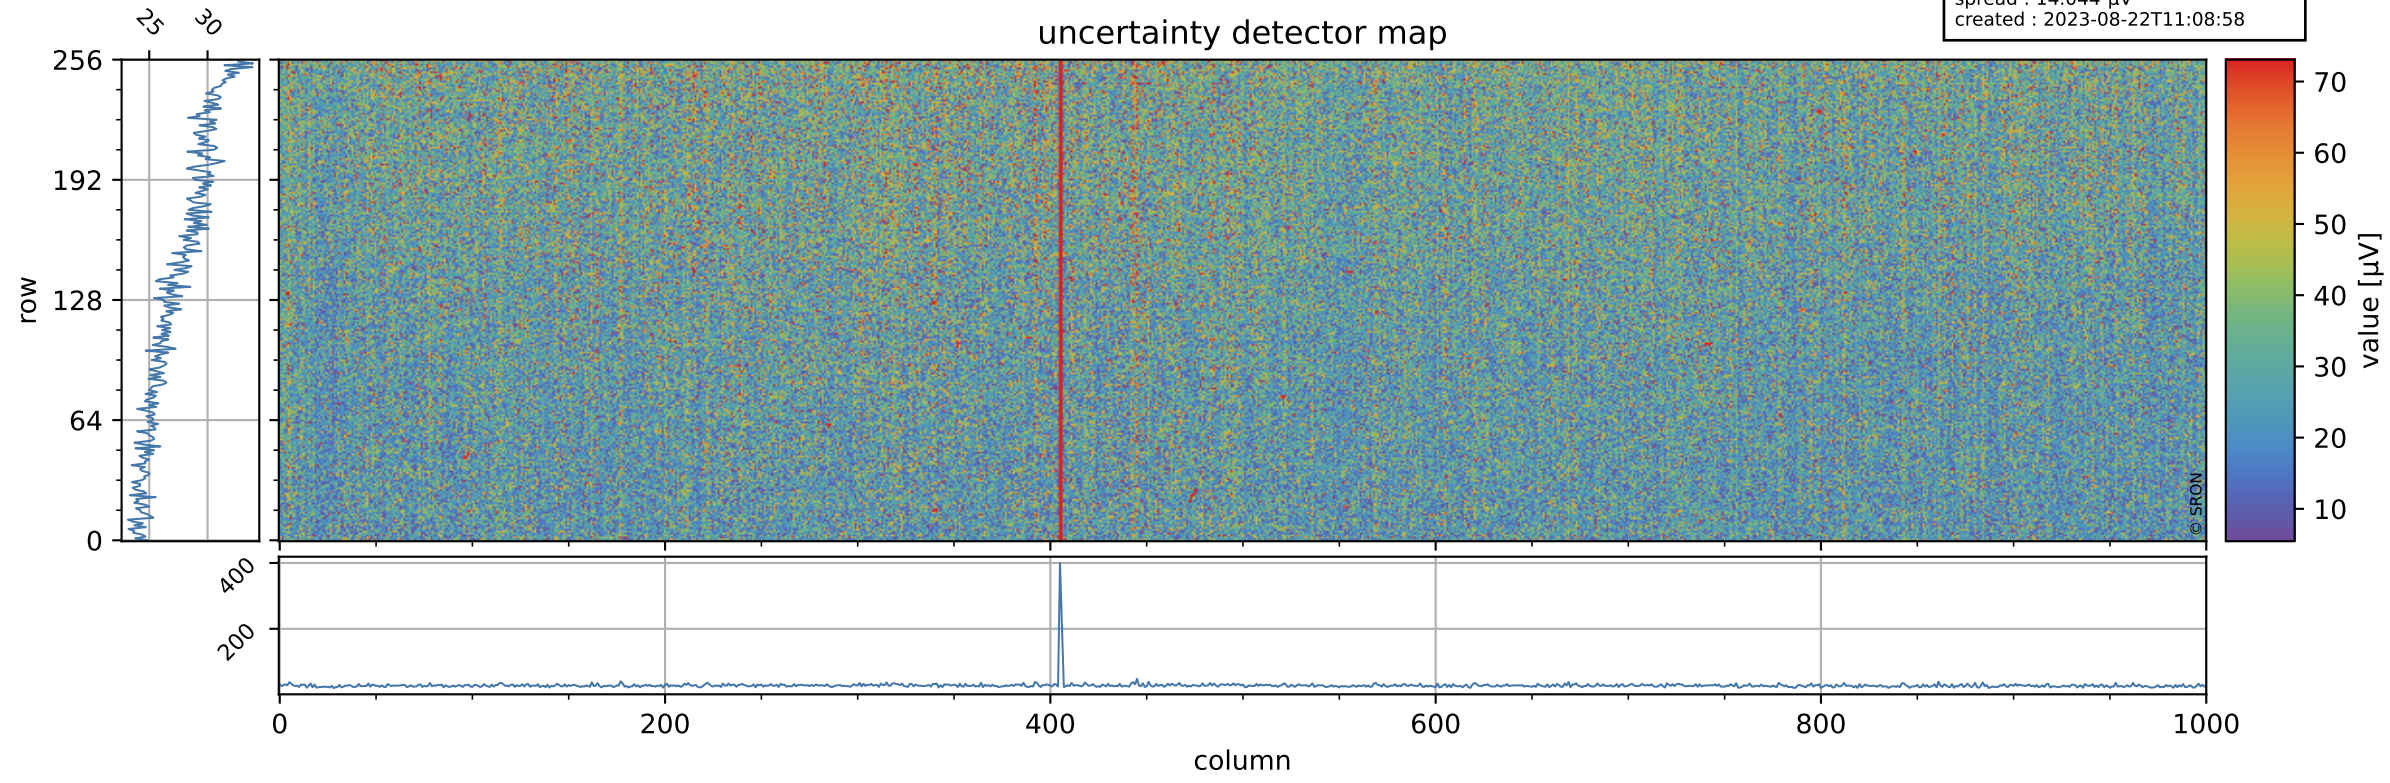

Tropomi SWIR offset (beta nominal)

orbits : 20 in [16102, 16147]
coverage : 2020-11-21 / 2020-11-24
median : 0.52593 V
spread : 0.035913 V
created : 2023-08-22T11:08:58

value detector map

Tropomi SWIR offset (beta nominal)

orbits : 20 in [16102, 16147]
coverage : 2020-11-21 / 2020-11-24
median : 27.595 μV
spread : 14.044 μV
created : 2023-08-22T11:08:58

Tropomi SWIR offset (beta nominal)

orbits : 20 in [16102, 16147]
coverage : 2020-11-21 / 2020-11-24
median : -0.091294 mV
spread : 0.38272 mV
created : 2023-08-22T11:08:58

value compared with SWIR offset CKD

Tropomi SWIR offset (beta nominal) ground-tracks of Sentinel-5P

orbits : 20 in [16102, 16147]
coverage : 2020-11-21 / 2020-11-24
created : 2023-08-22T11:08:58

Tropomi SWIR offset (beta nominal)

orbits : [1867, 16147]
coverage : 2018-02-20 / 2020-11-24
created : 2023-08-22T11:08:59

trend of detector median & temperatures