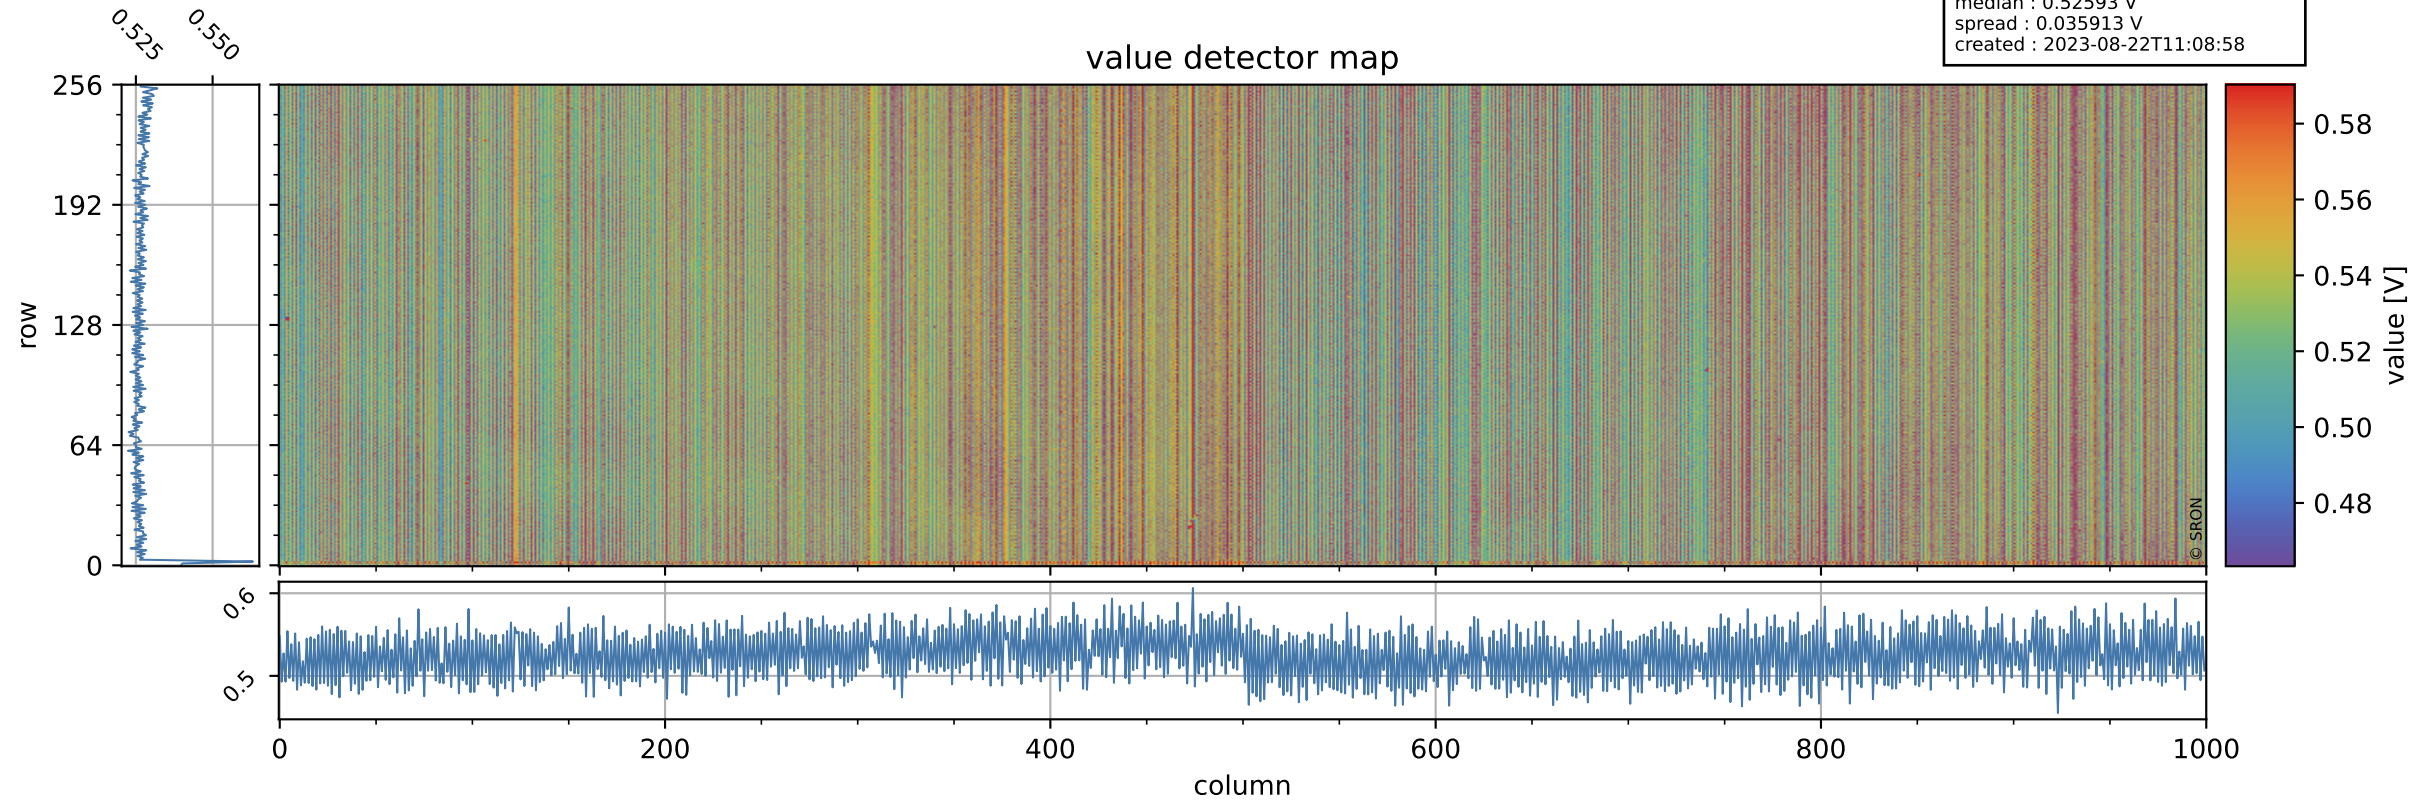

Tropomi SWIR offset (beta nominal)

orbits : 20 in [16102, 16147]
coverage : 2020-11-21 / 2020-11-24
median : 0.52593 V
spread : 0.035913 V
created : 2023-08-22T11:08:58

value detector map

Tropomi SWIR offset (beta nominal)

orbits : 20 in [16102, 16147]
coverage : 2020-11-21 / 2020-11-24
median : 27.595 μV
spread : 14.044 μV
created : 2023-08-22T11:08:58

Tropomi SWIR offset (beta nominal)

orbits : 20 in [16102, 16147]
coverage : 2020-11-21 / 2020-11-24
median : -0.091294 mV
spread : 0.38272 mV
created : 2023-08-22T11:08:58

value compared with SWIR offset CKD

Tropomi SWIR offset (beta nominal) ground-tracks of Sentinel-5P

orbits : 20 in [16102, 16147]
coverage : 2020-11-21 / 2020-11-24
created : 2023-08-22T11:08:58

Tropomi SWIR offset (beta nominal)

orbits : [1867, 16147]
coverage : 2018-02-20 / 2020-11-24
created : 2023-08-22T11:08:59

trend of detector median & temperatures