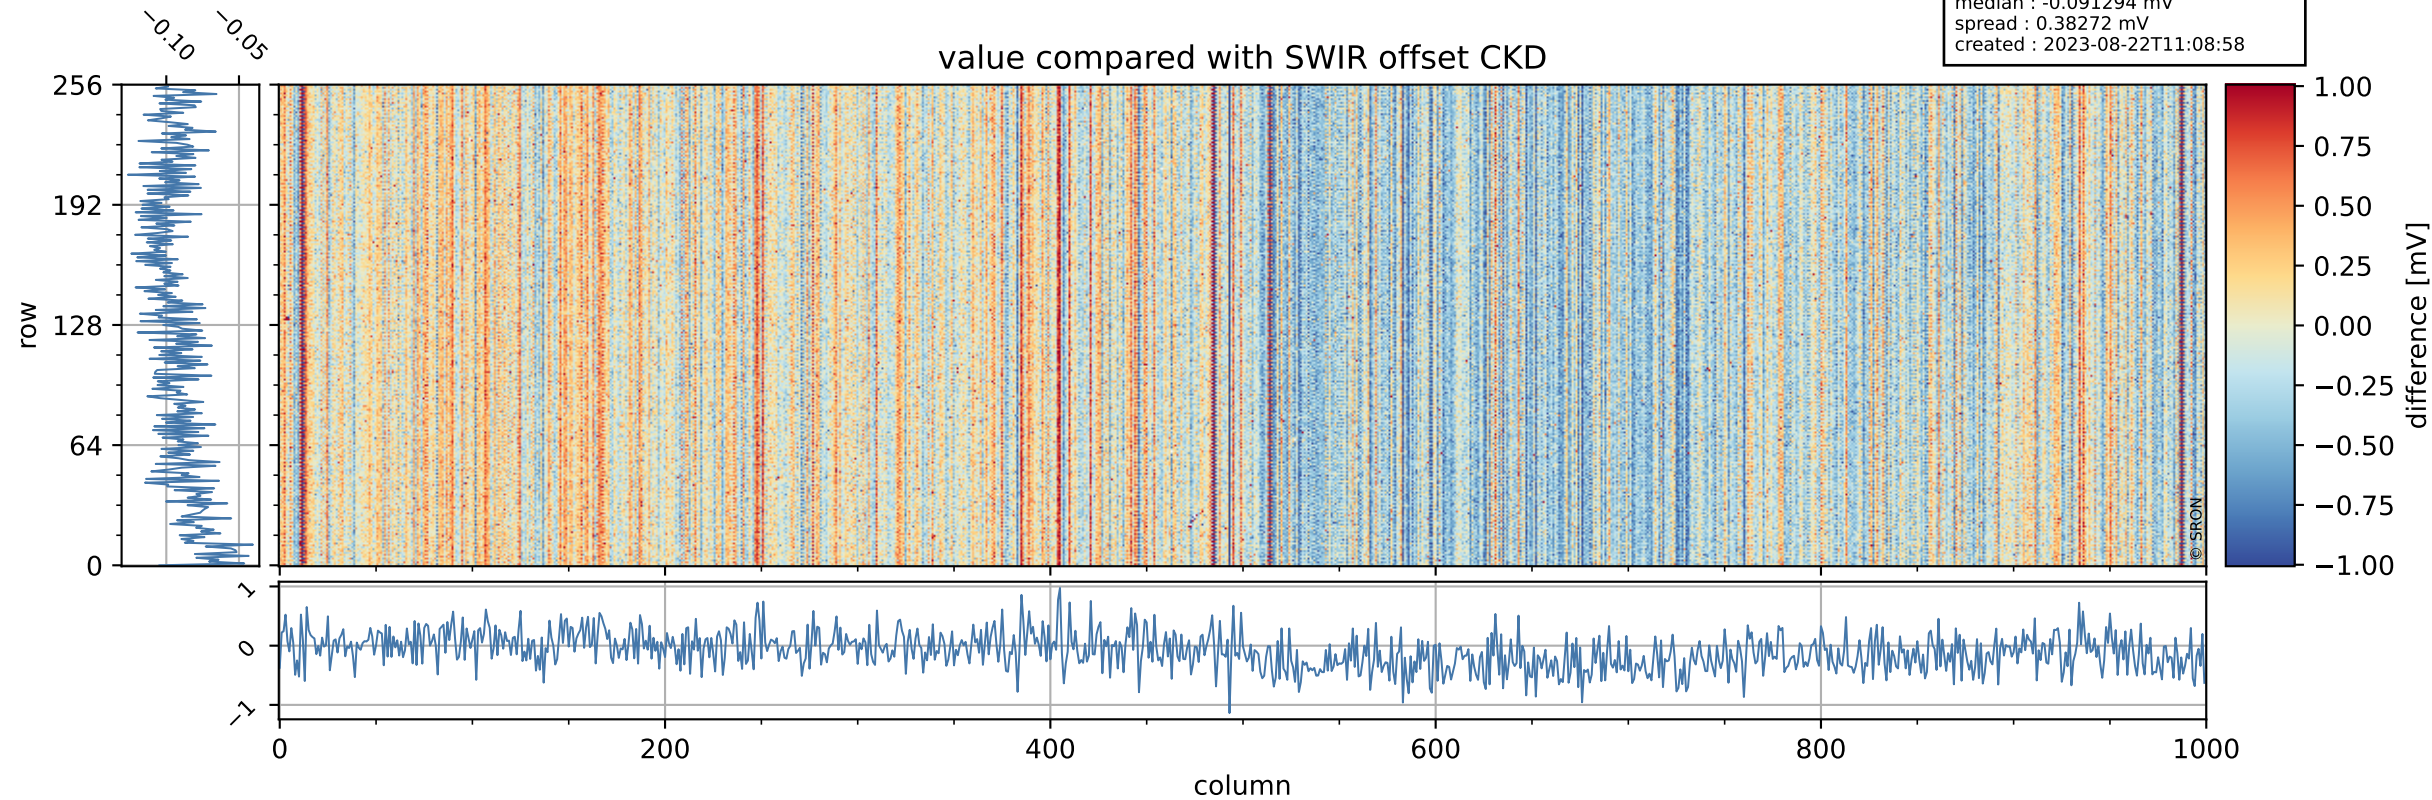

Tropomi SWIR offset (beta nominal)

orbits : 20 in [16102, 16147]
coverage : 2020-11-21 / 2020-11-24
median : 0.52593 V
spread : 0.035913 V
created : 2023-08-22T11:08:58

value detector map

Tropomi SWIR offset (beta nominal)

orbits : 20 in [16102, 16147]
coverage : 2020-11-21 / 2020-11-24
median : 27.595 μV
spread : 14.044 μV
created : 2023-08-22T11:08:58

Tropomi SWIR offset (beta nominal)

orbits : 20 in [16102, 16147]
coverage : 2020-11-21 / 2020-11-24
median : -0.091294 mV
spread : 0.38272 mV
created : 2023-08-22T11:08:58

value compared with SWIR offset CKD

Tropomi SWIR offset (beta nominal) ground-tracks of Sentinel-5P

orbits : 20 in [16102, 16147]
coverage : 2020-11-21 / 2020-11-24
created : 2023-08-22T11:08:58

Tropomi SWIR offset (beta nominal)

orbits : [1867, 16147]
coverage : 2018-02-20 / 2020-11-24
created : 2023-08-22T11:08:59

trend of detector median & temperatures