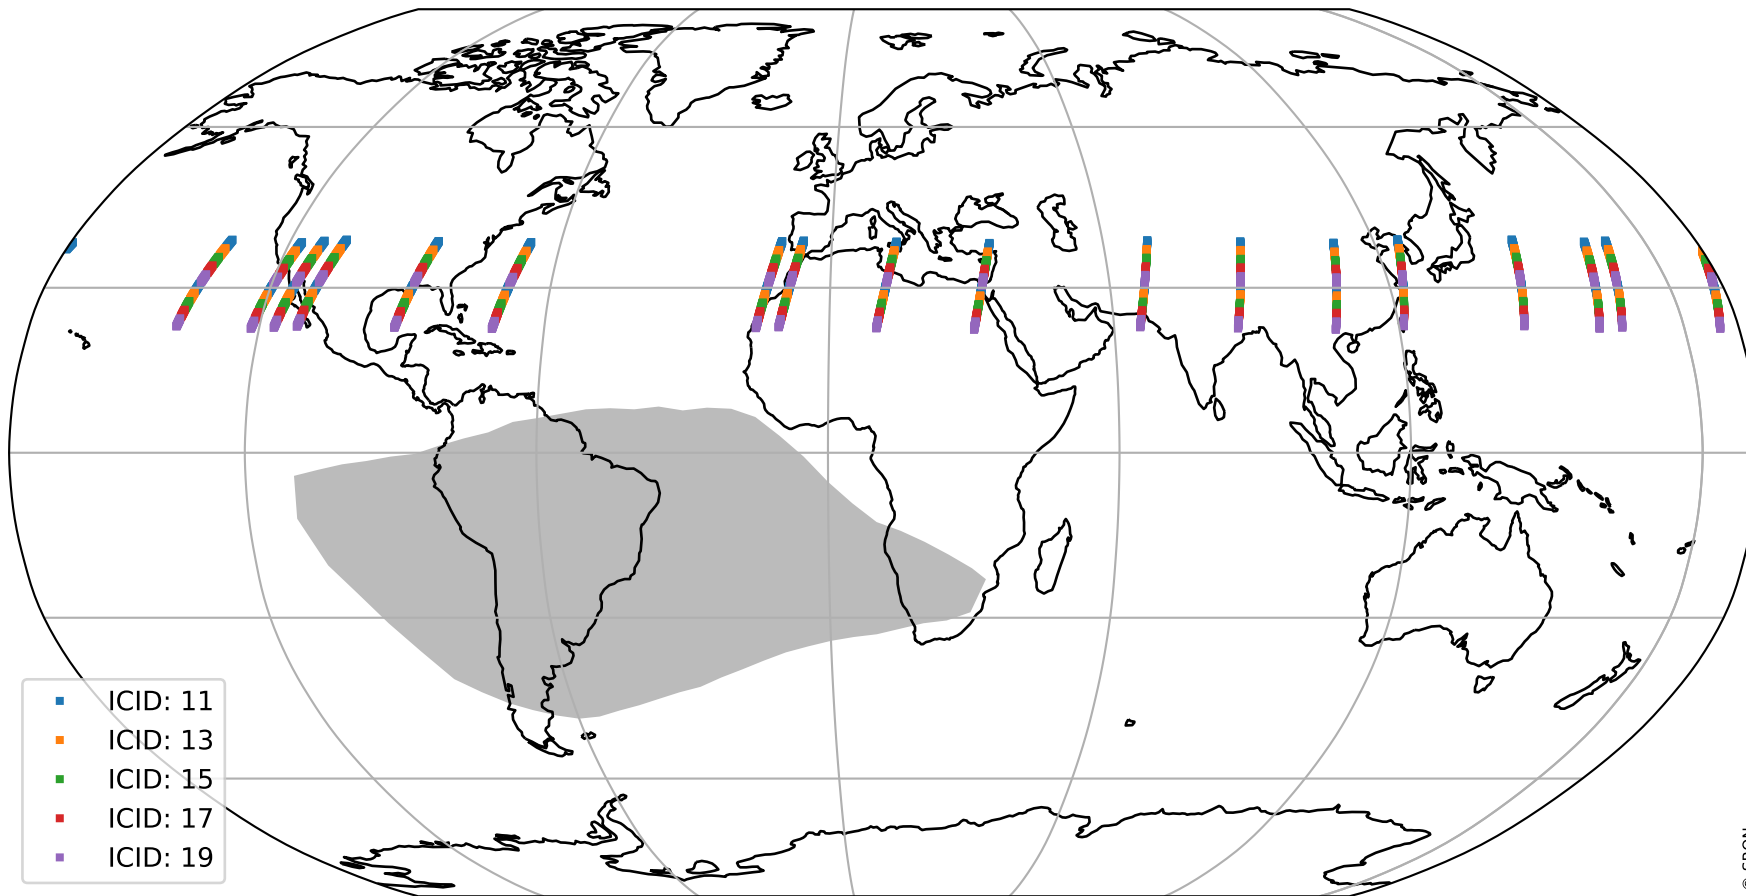

# Tropomi SWIR offset (beta nominal)

orbits : 18 in [16147, 16192]  
coverage : 2020-11-24 / 2020-11-27  
median : 28.507  $\mu\text{V}$   
spread : 14.403  $\mu\text{V}$   
created : 2023-08-22T11:09:00

# Tropomi SWIR offset (beta nominal)

orbits : 18 in [16147, 16192]  
coverage : 2020-11-24 / 2020-11-27  
median : -0.060814 mV  
spread : 0.38936 mV  
created : 2023-08-22T11:09:00

value compared with SWIR offset CKD

# Tropomi SWIR offset (beta nominal) ground-tracks of Sentinel-5P

orbits : 18 in [16147, 16192]  
coverage : 2020-11-24 / 2020-11-27  
created : 2023-08-22T11:09:01

# Tropomi SWIR offset (beta nominal)

orbits : [1867, 16192]  
coverage : 2018-02-20 / 2020-11-27  
created : 2023-08-22T11:09:01