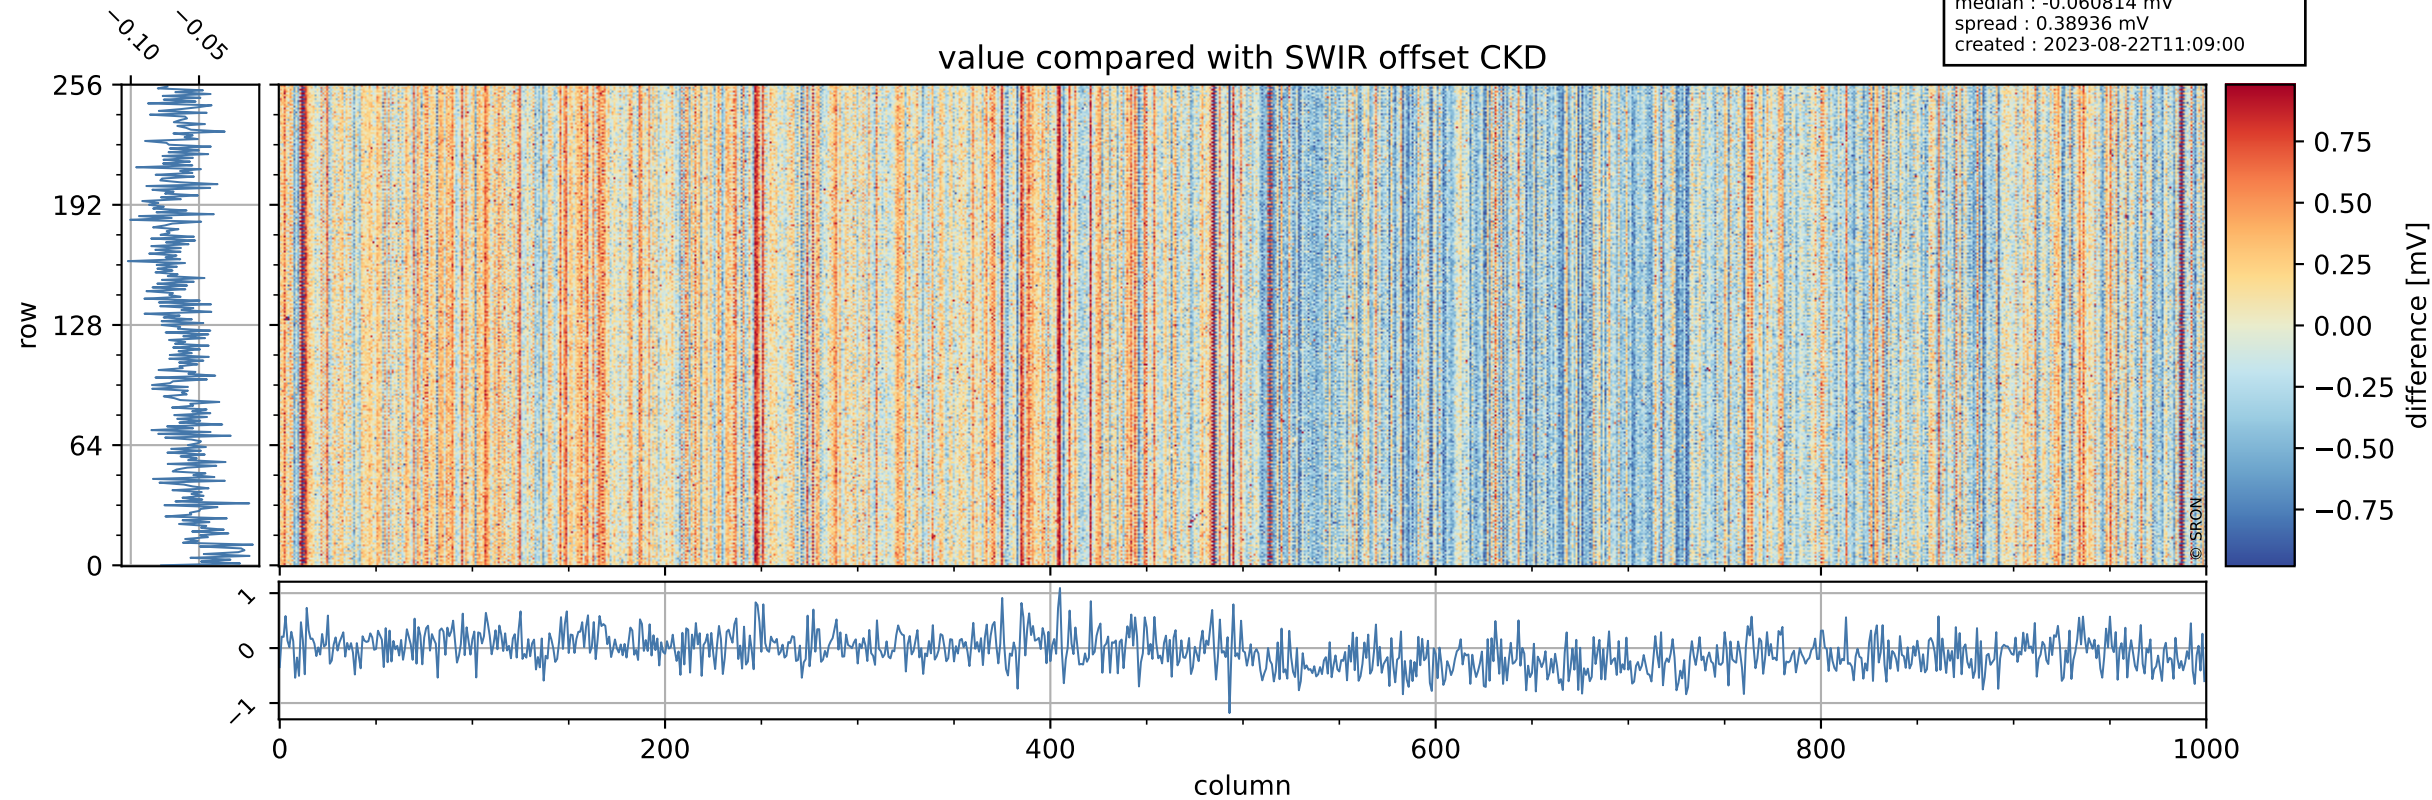

# Tropomi SWIR offset (beta nominal)

orbits : 18 in [16147, 16192]  
coverage : 2020-11-24 / 2020-11-27  
median : 0.52595 V  
spread : 0.035909 V  
created : 2023-08-22T11:09:00

value detector map

# Tropomi SWIR offset (beta nominal)

orbits : 18 in [16147, 16192]  
coverage : 2020-11-24 / 2020-11-27  
median : 28.507  $\mu\text{V}$   
spread : 14.403  $\mu\text{V}$   
created : 2023-08-22T11:09:00

# Tropomi SWIR offset (beta nominal)

orbits : 18 in [16147, 16192]  
coverage : 2020-11-24 / 2020-11-27  
median : -0.060814 mV  
spread : 0.38936 mV  
created : 2023-08-22T11:09:00

value compared with SWIR offset CKD

# Tropomi SWIR offset (beta nominal) ground-tracks of Sentinel-5P

orbits : 18 in [16147, 16192]  
coverage : 2020-11-24 / 2020-11-27  
created : 2023-08-22T11:09:01