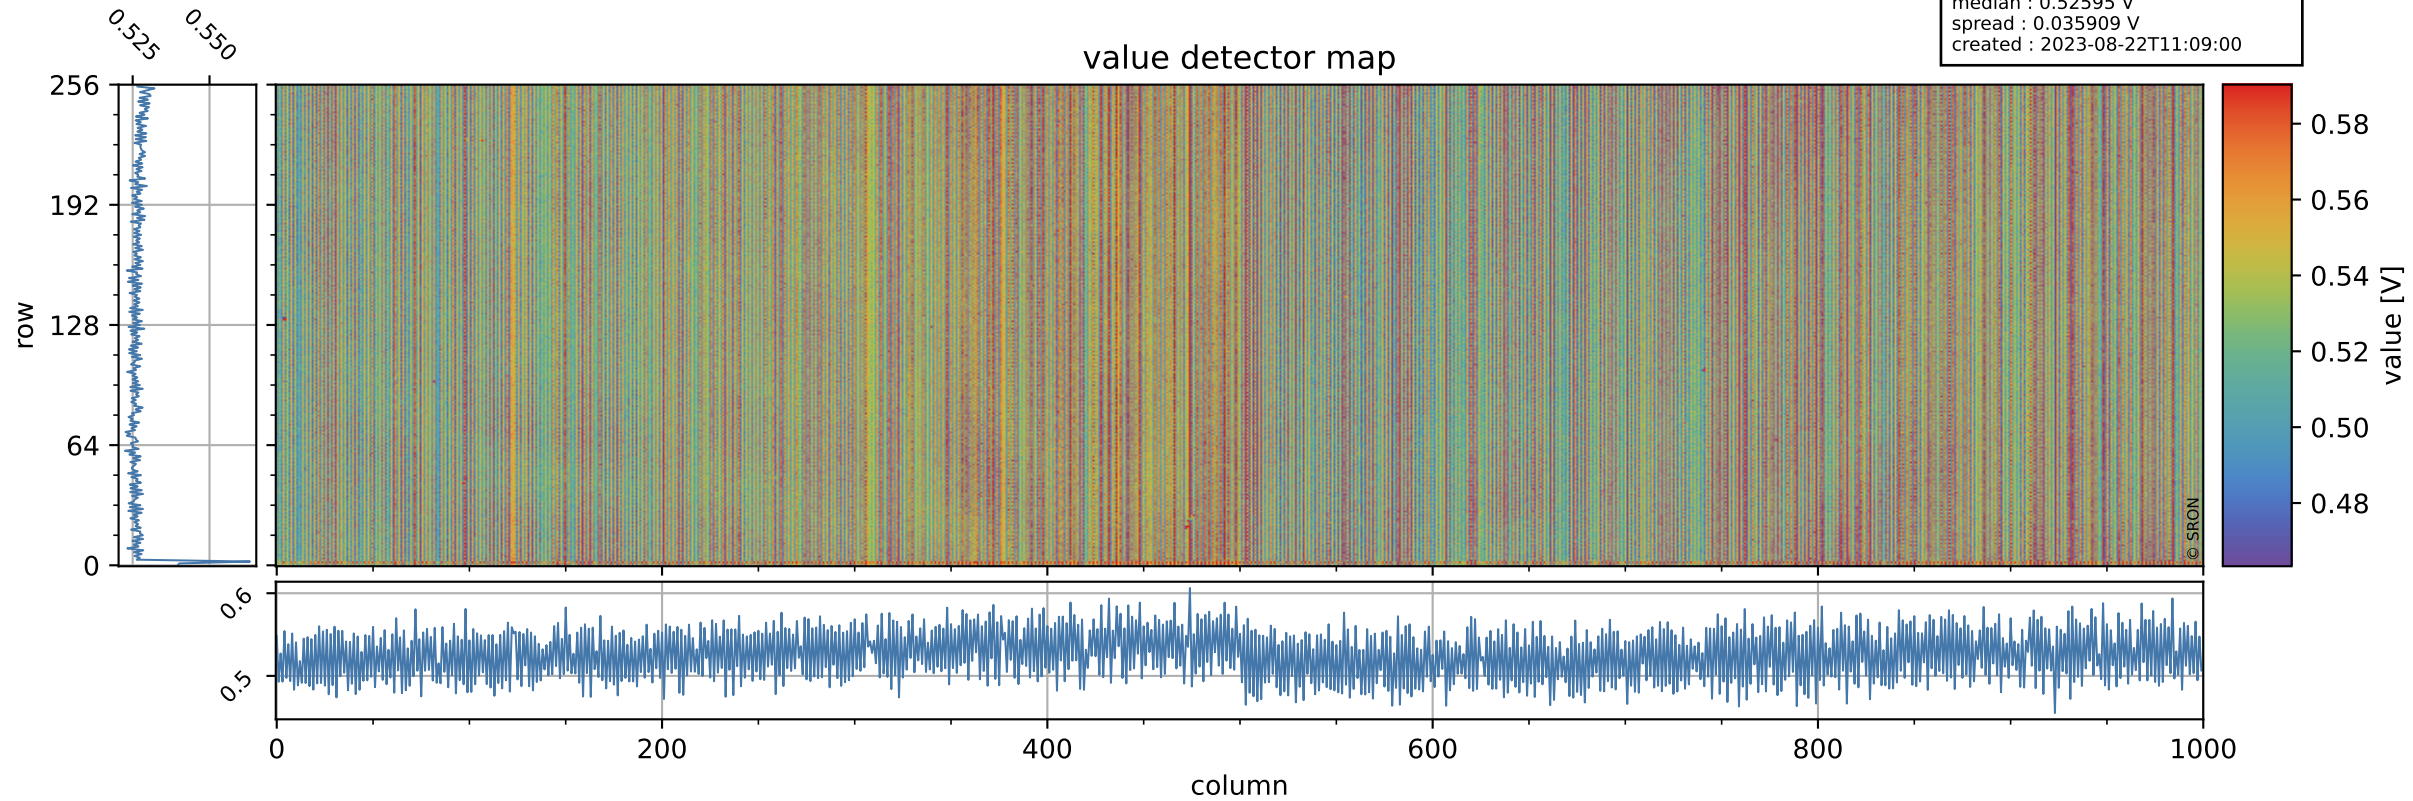

# Tropomi SWIR offset (beta nominal)

orbits : 18 in [16147, 16192]  
coverage : 2020-11-24 / 2020-11-27  
median : 0.52595 V  
spread : 0.035909 V  
created : 2023-08-22T11:09:00

value detector map

# Tropomi SWIR offset (beta nominal)

orbits : 18 in [16147, 16192]  
coverage : 2020-11-24 / 2020-11-27  
median : 28.507  $\mu\text{V}$   
spread : 14.403  $\mu\text{V}$   
created : 2023-08-22T11:09:00

# Tropomi SWIR offset (beta nominal)

orbits : 18 in [16147, 16192]  
coverage : 2020-11-24 / 2020-11-27  
median : -0.060814 mV  
spread : 0.38936 mV  
created : 2023-08-22T11:09:00

value compared with SWIR offset CKD

# Tropomi SWIR offset (beta nominal) ground-tracks of Sentinel-5P

orbits : 18 in [16147, 16192]  
coverage : 2020-11-24 / 2020-11-27  
created : 2023-08-22T11:09:01