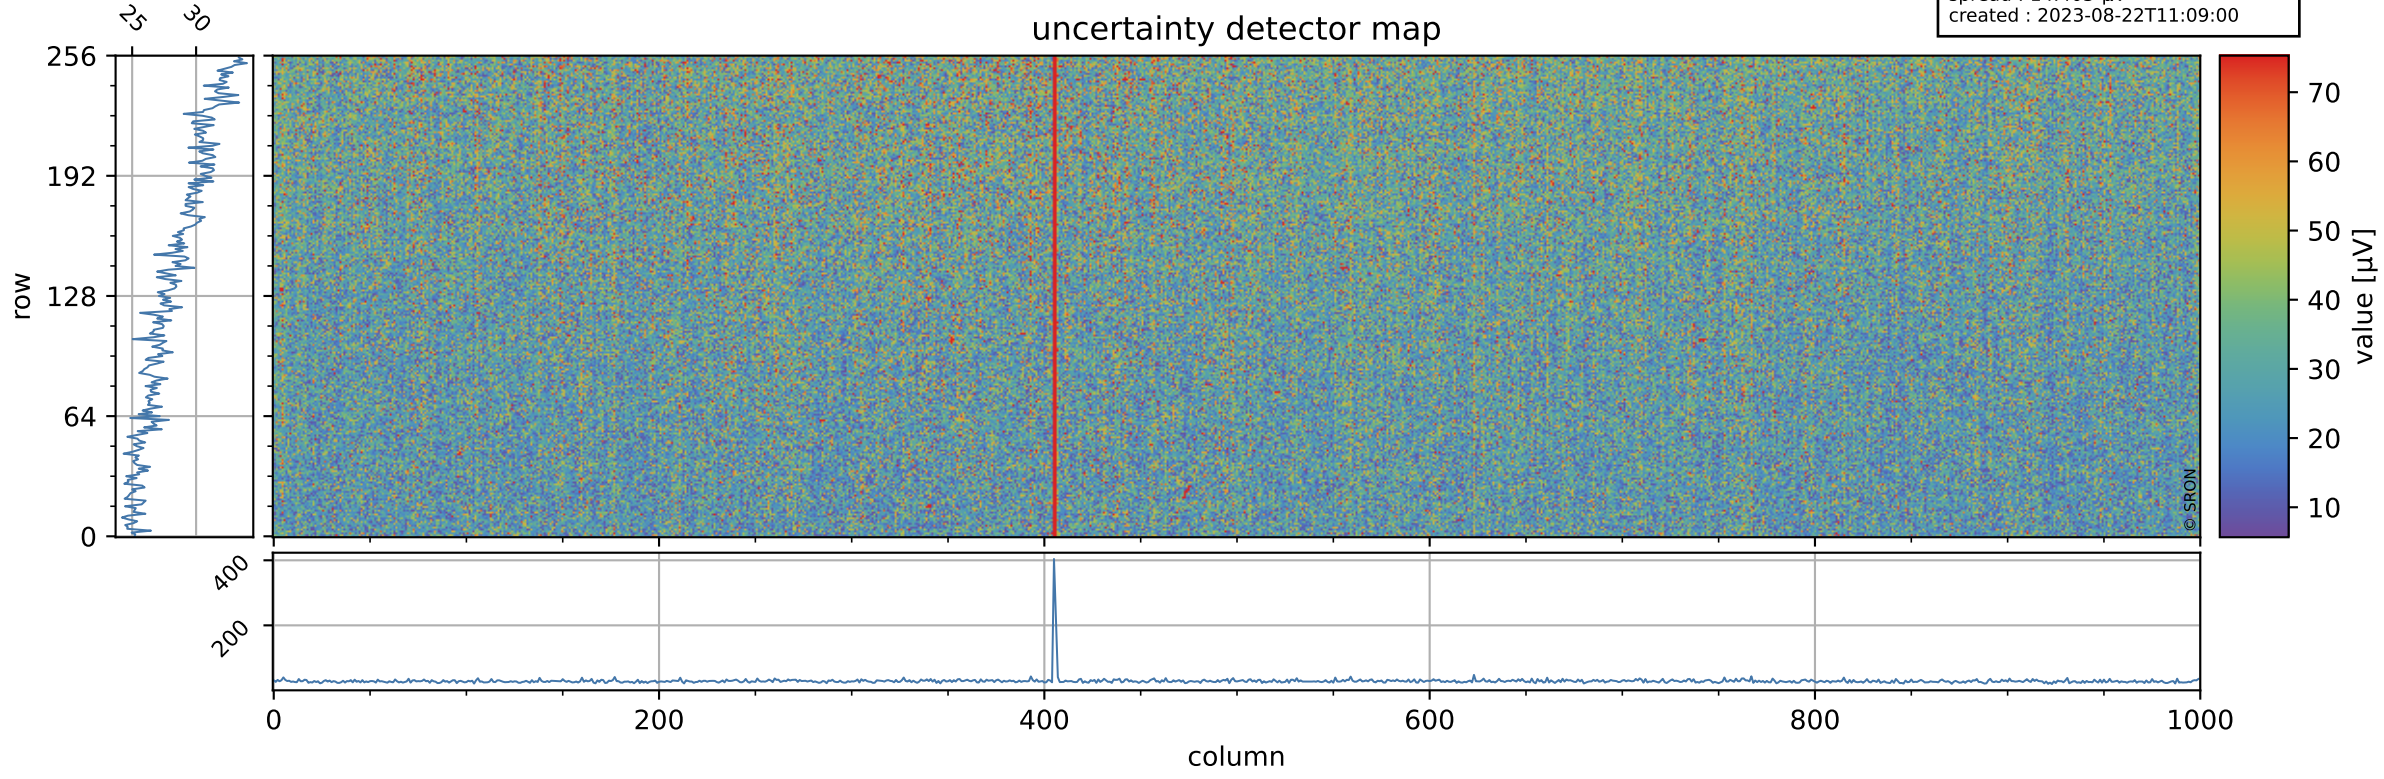

# Tropomi SWIR offset (beta nominal)

orbits : 18 in [16147, 16192]  
coverage : 2020-11-24 / 2020-11-27  
median : 0.52595 V  
spread : 0.035909 V  
created : 2023-08-22T11:09:00

value detector map

# Tropomi SWIR offset (beta nominal)

orbits : 18 in [16147, 16192]  
coverage : 2020-11-24 / 2020-11-27  
median : 28.507  $\mu\text{V}$   
spread : 14.403  $\mu\text{V}$   
created : 2023-08-22T11:09:00

# Tropomi SWIR offset (beta nominal)

orbits : 18 in [16147, 16192]  
coverage : 2020-11-24 / 2020-11-27  
median : -0.060814 mV  
spread : 0.38936 mV  
created : 2023-08-22T11:09:00

value compared with SWIR offset CKD

# Tropomi SWIR offset (beta nominal) ground-tracks of Sentinel-5P

orbits : 18 in [16147, 16192]  
coverage : 2020-11-24 / 2020-11-27  
created : 2023-08-22T11:09:01