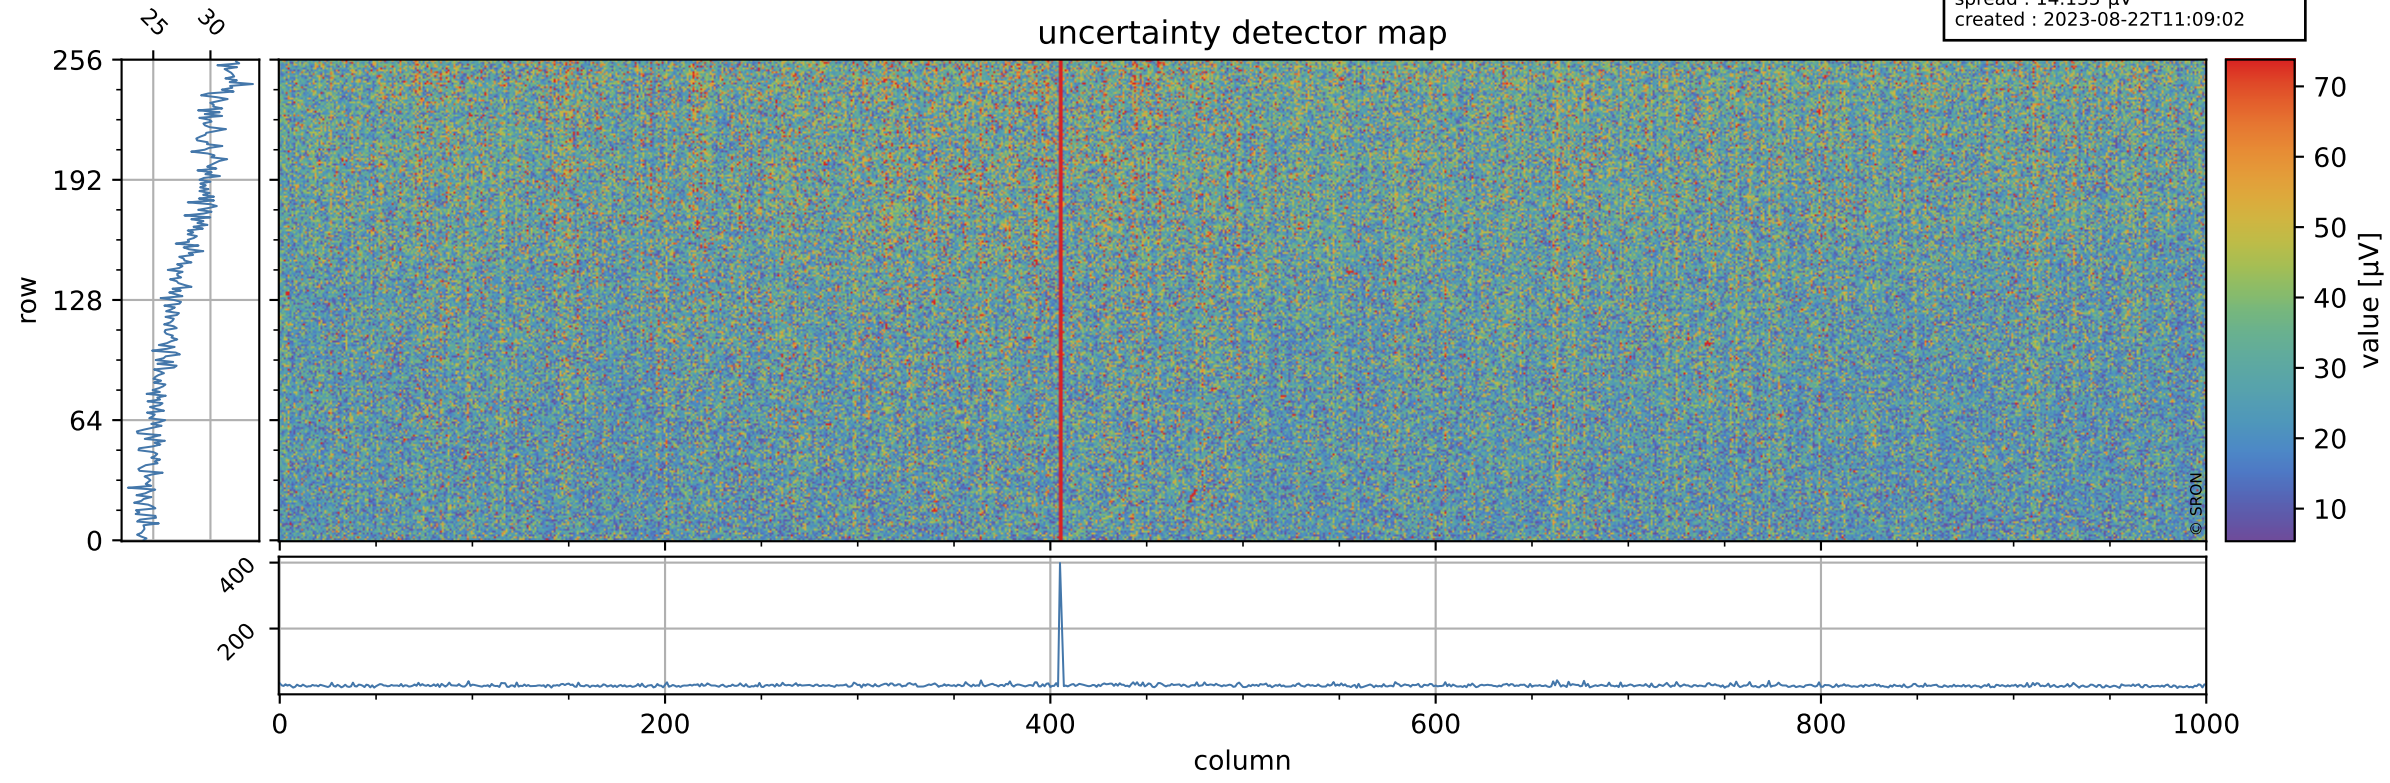

# Tropomi SWIR offset (beta nominal)

orbits : 20 in [16192, 16237]  
coverage : 2020-11-27 / 2020-11-30  
median : 0.52595 V  
spread : 0.035912 V  
created : 2023-08-22T11:09:02

## value detector map

# Tropomi SWIR offset (beta nominal)

orbits : 20 in [16192, 16237]  
coverage : 2020-11-27 / 2020-11-30  
median : 27.689  $\mu\text{V}$   
spread : 14.135  $\mu\text{V}$   
created : 2023-08-22T11:09:02

# Tropomi SWIR offset (beta nominal) ground-tracks of Sentinel-5P

orbits : 20 in [16192, 16237]  
coverage : 2020-11-27 / 2020-11-30  
created : 2023-08-22T11:09:03