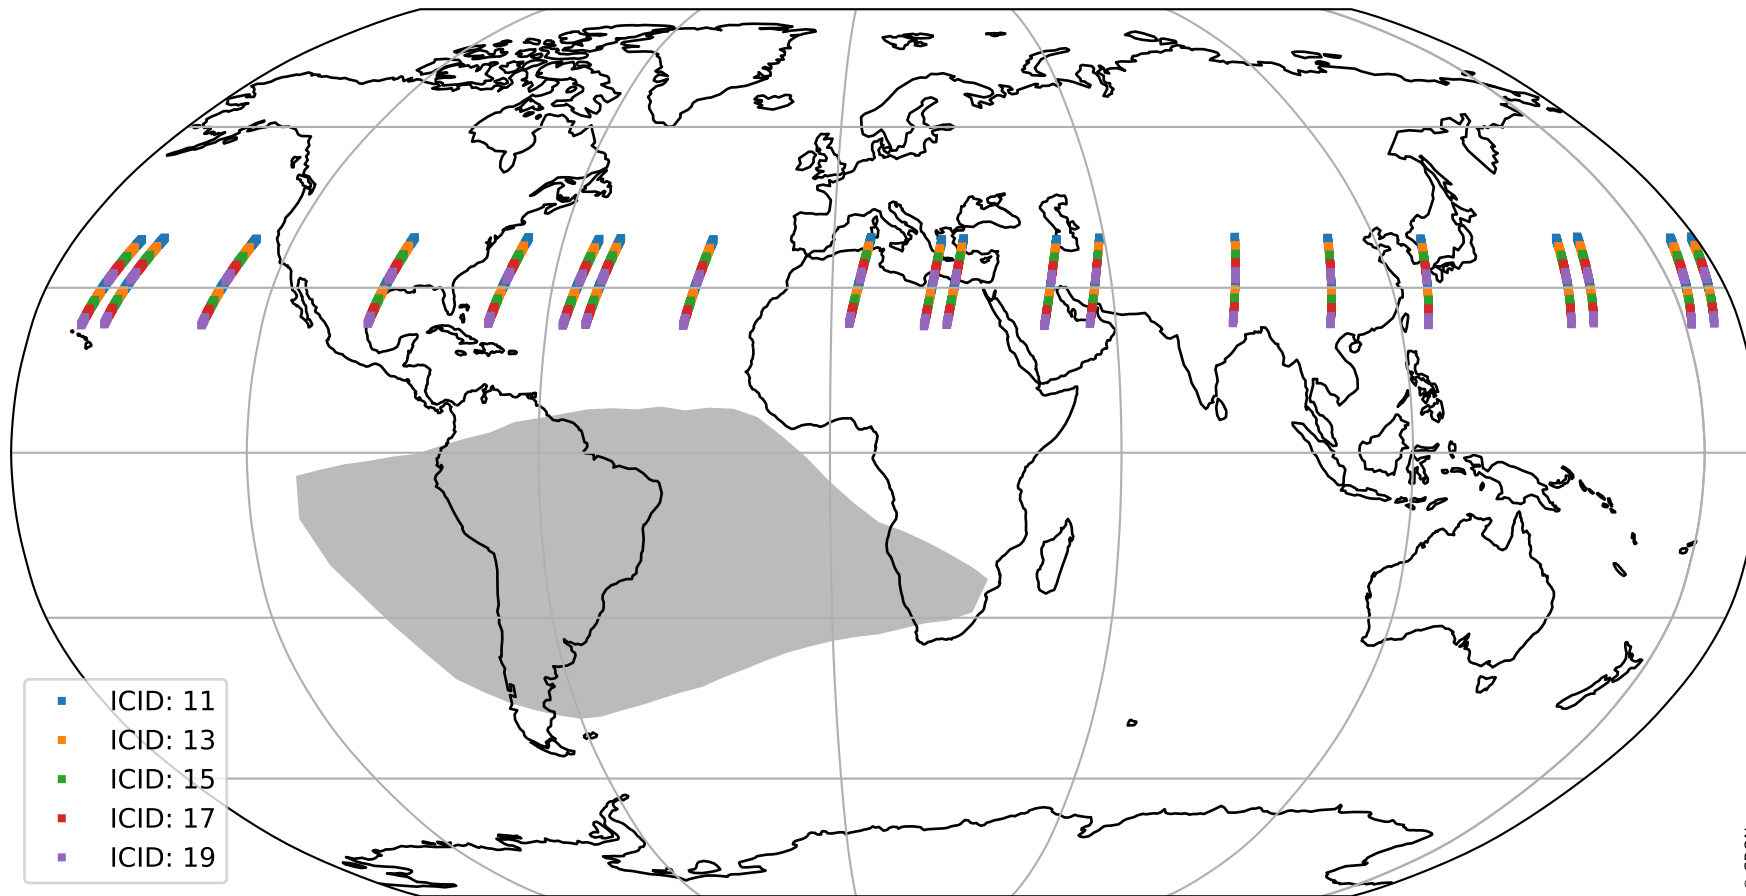

# Tropomi SWIR offset (beta nominal)

orbits : 20 in [16192, 16237]  
coverage : 2020-11-27 / 2020-11-30  
median : 27.689  $\mu\text{V}$   
spread : 14.135  $\mu\text{V}$   
created : 2023-08-22T11:09:02

# Tropomi SWIR offset (beta nominal)

orbits : 20 in [16192, 16237]  
coverage : 2020-11-27 / 2020-11-30  
median : -0.068716 mV  
spread : 0.39427 mV  
created : 2023-08-22T11:09:02

value compared with SWIR offset CKD

# Tropomi SWIR offset (beta nominal) ground-tracks of Sentinel-5P

orbits : 20 in [16192, 16237]  
coverage : 2020-11-27 / 2020-11-30  
created : 2023-08-22T11:09:03

# Tropomi SWIR offset (beta nominal)

orbits : [1867, 16237]  
coverage : 2018-02-20 / 2020-11-30  
created : 2023-08-22T11:09:03