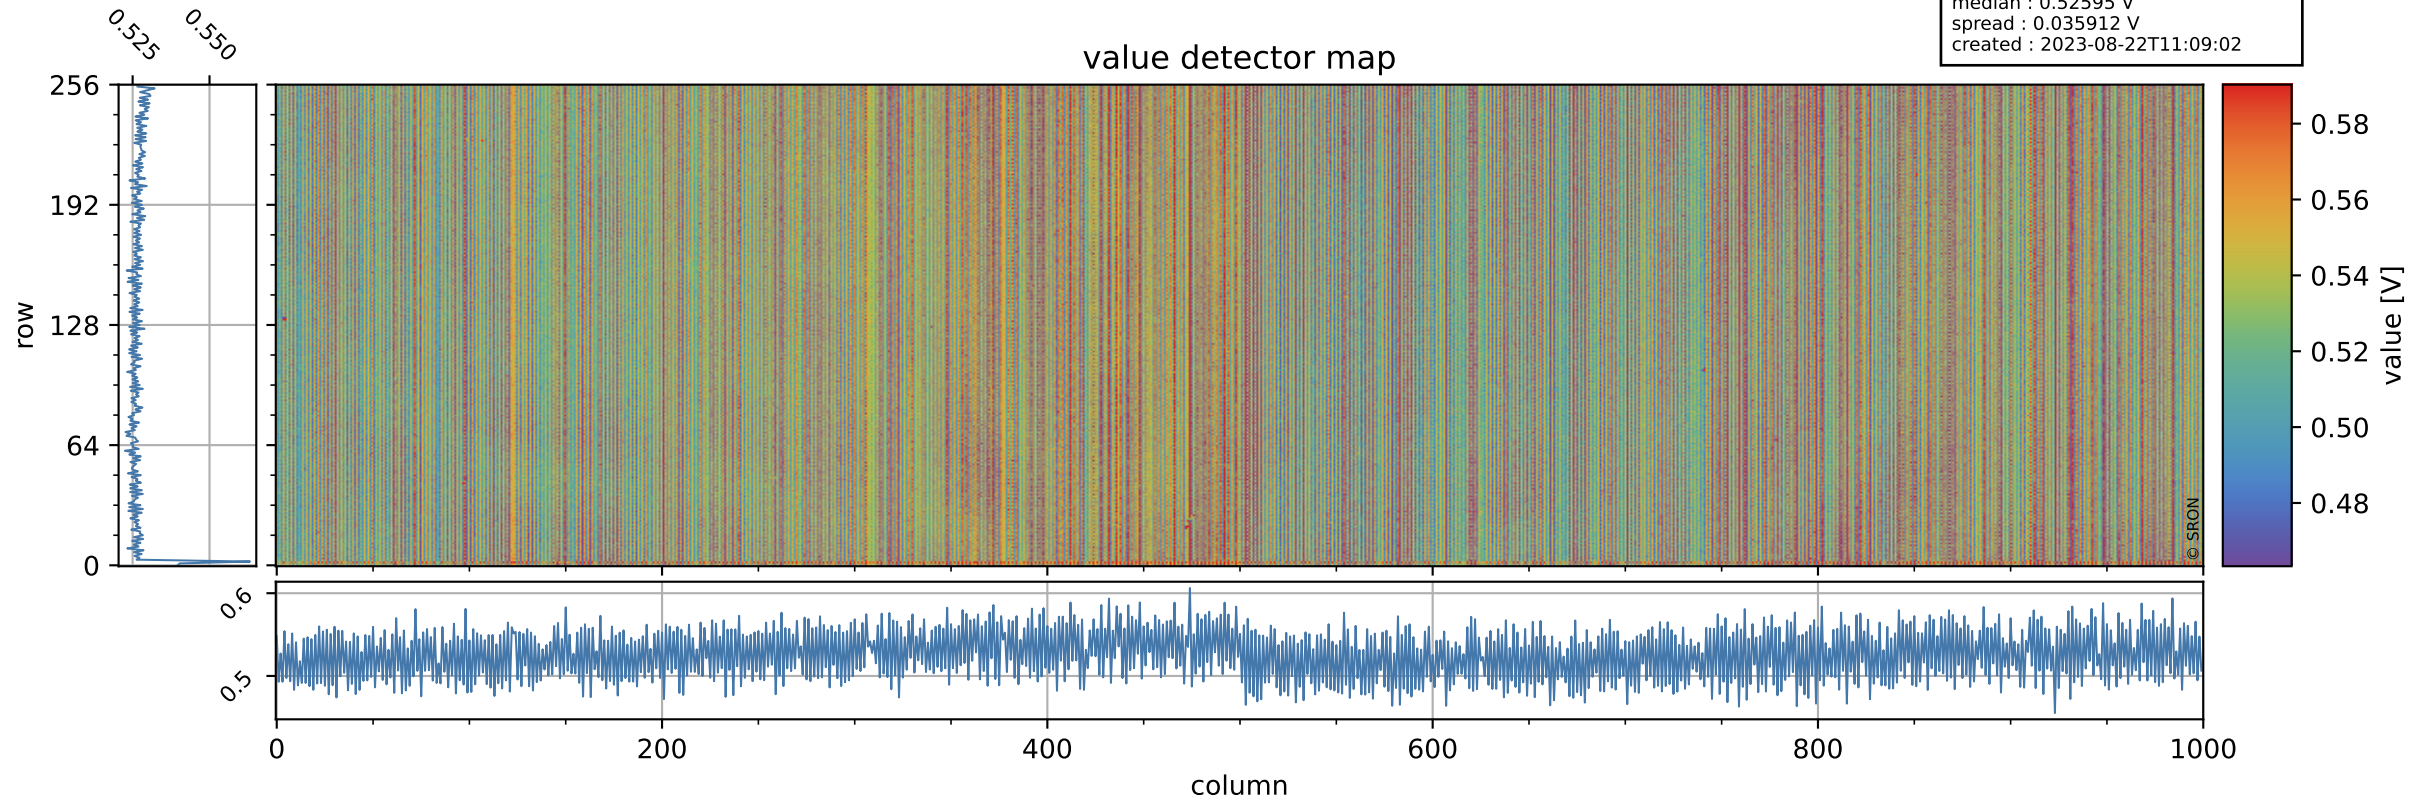

# Tropomi SWIR offset (beta nominal)

orbits : 20 in [16192, 16237]  
coverage : 2020-11-27 / 2020-11-30  
median : 0.52595 V  
spread : 0.035912 V  
created : 2023-08-22T11:09:02

## value detector map

# Tropomi SWIR offset (beta nominal)

orbits : 20 in [16192, 16237]  
coverage : 2020-11-27 / 2020-11-30  
median : 27.689  $\mu\text{V}$   
spread : 14.135  $\mu\text{V}$   
created : 2023-08-22T11:09:02

# Tropomi SWIR offset (beta nominal) ground-tracks of Sentinel-5P

orbits : 20 in [16192, 16237]  
coverage : 2020-11-27 / 2020-11-30  
created : 2023-08-22T11:09:03