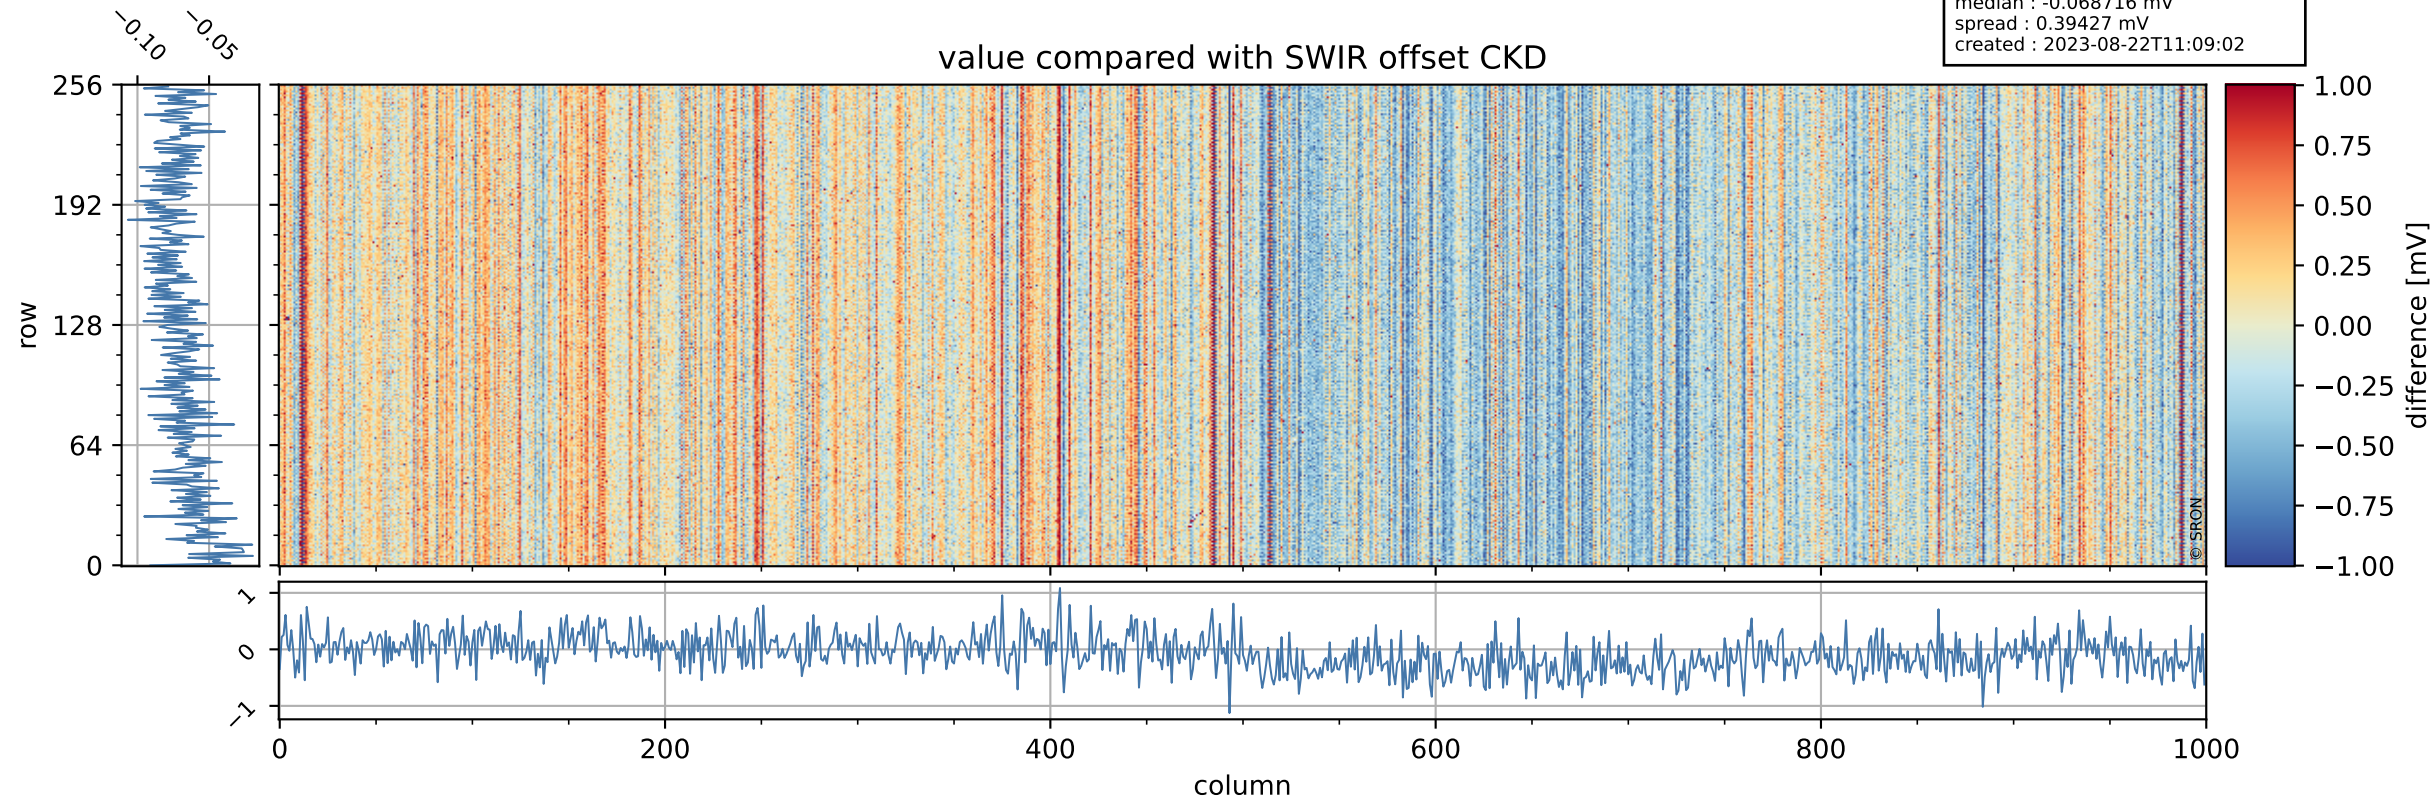

## value detector map

# Tropomi SWIR offset (beta nominal)

orbits : 20 in [16192, 16237]  
coverage : 2020-11-27 / 2020-11-30  
median : 27.689  $\mu\text{V}$   
spread : 14.135  $\mu\text{V}$   
created : 2023-08-22T11:09:02

# Tropomi SWIR offset (beta nominal)

orbits : 20 in [16192, 16237]  
coverage : 2020-11-27 / 2020-11-30  
median : -0.068716 mV  
spread : 0.39427 mV  
created : 2023-08-22T11:09:02

value compared with SWIR offset CKD

# Tropomi SWIR offset (beta nominal) ground-tracks of Sentinel-5P

orbits : 20 in [16192, 16237]  
coverage : 2020-11-27 / 2020-11-30  
created : 2023-08-22T11:09:03